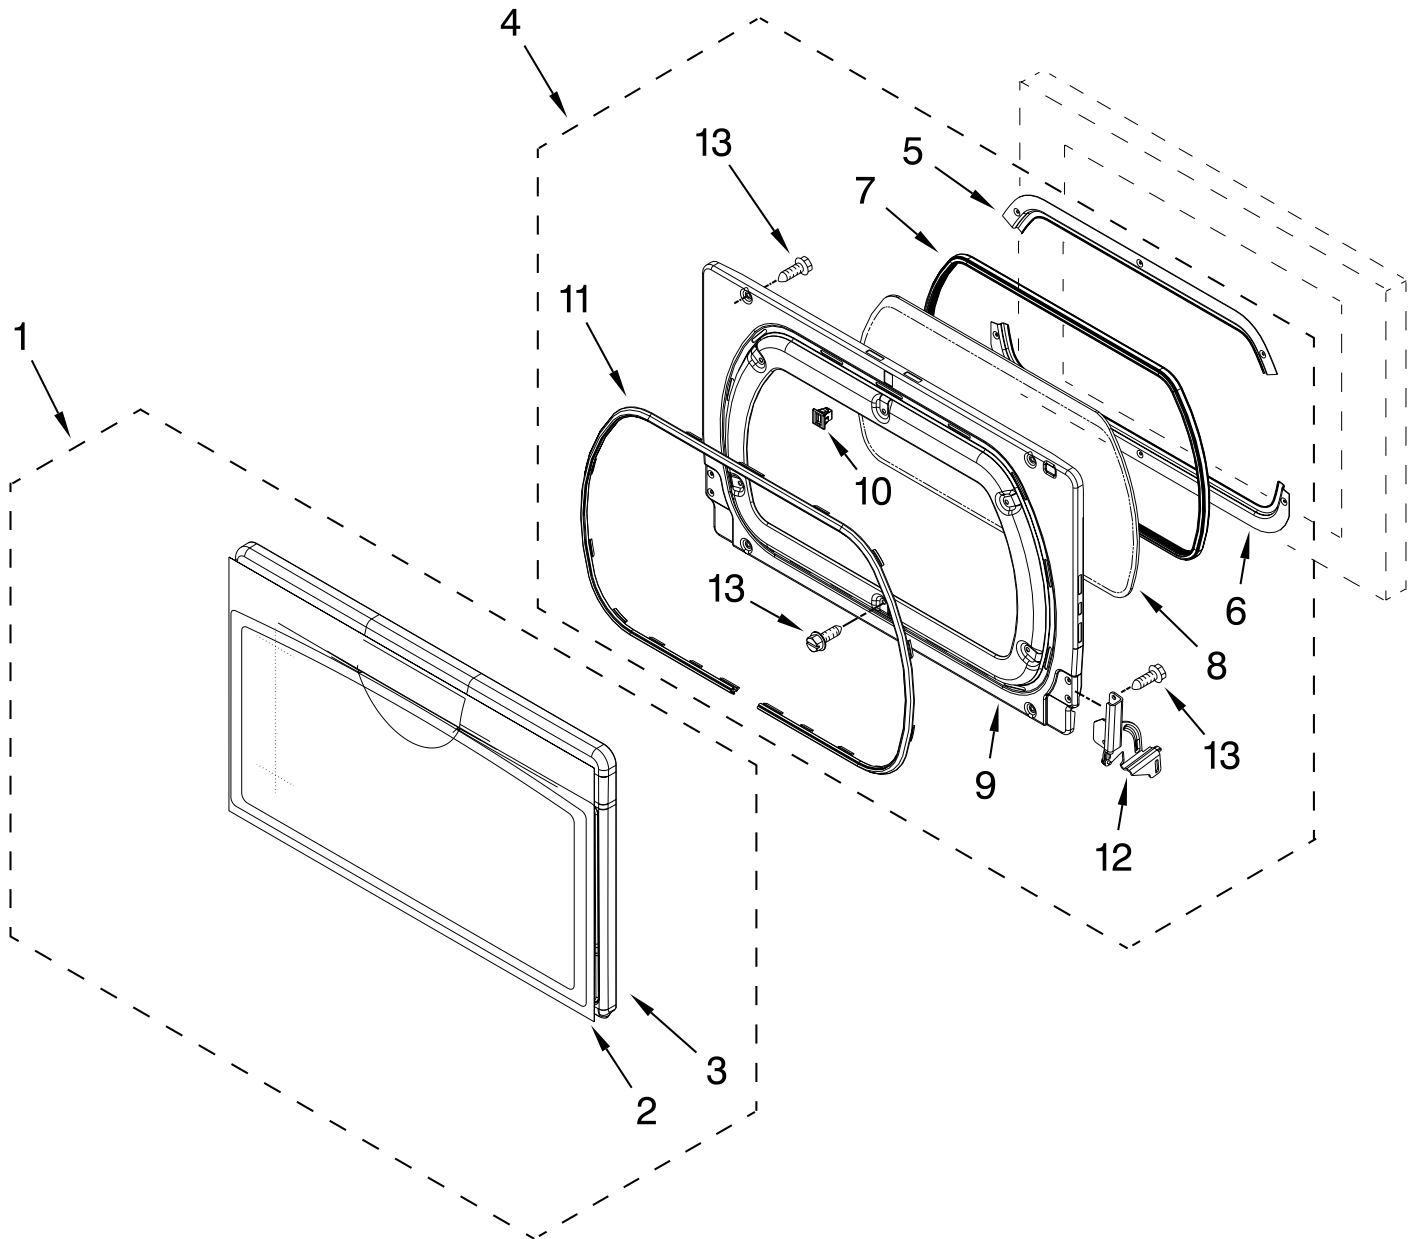

DOOR PARTS

For Models: WED5700XW0, WED5700XL0
(White) (Silver)

Illus. No.	Part No.	DESCRIPTION
1		Outer Door Assembly
	W10284124	White
	W10284142	Silver
2	W10284116	Window, Outer Door
3		Door Outer
	W10284117	White
	W10284139	Silver

Illus. No.	Part No.	DESCRIPTION
4	W10284179	Inner Door Assembly
5	W10284119	Retainer, Glass Upper
6	W10284120	Retainer, Glass Lower
7	W10284122	Seal, Window

Illus. No.	Part No.	DESCRIPTION
8	W10284121	Door Glass
9	W10284133	Door Inner
10	690081	Door Catch Assembly
11	W10284123	Seal, Door
12	W10284141	Hinge, Door (R.H.)
	W10284140	Hinge, Door (L.H.)
13	3393258	Screw, 10-16 x 1/2

FOR ORDERING INFORMATION REFER TO PARTS PRICE LIST