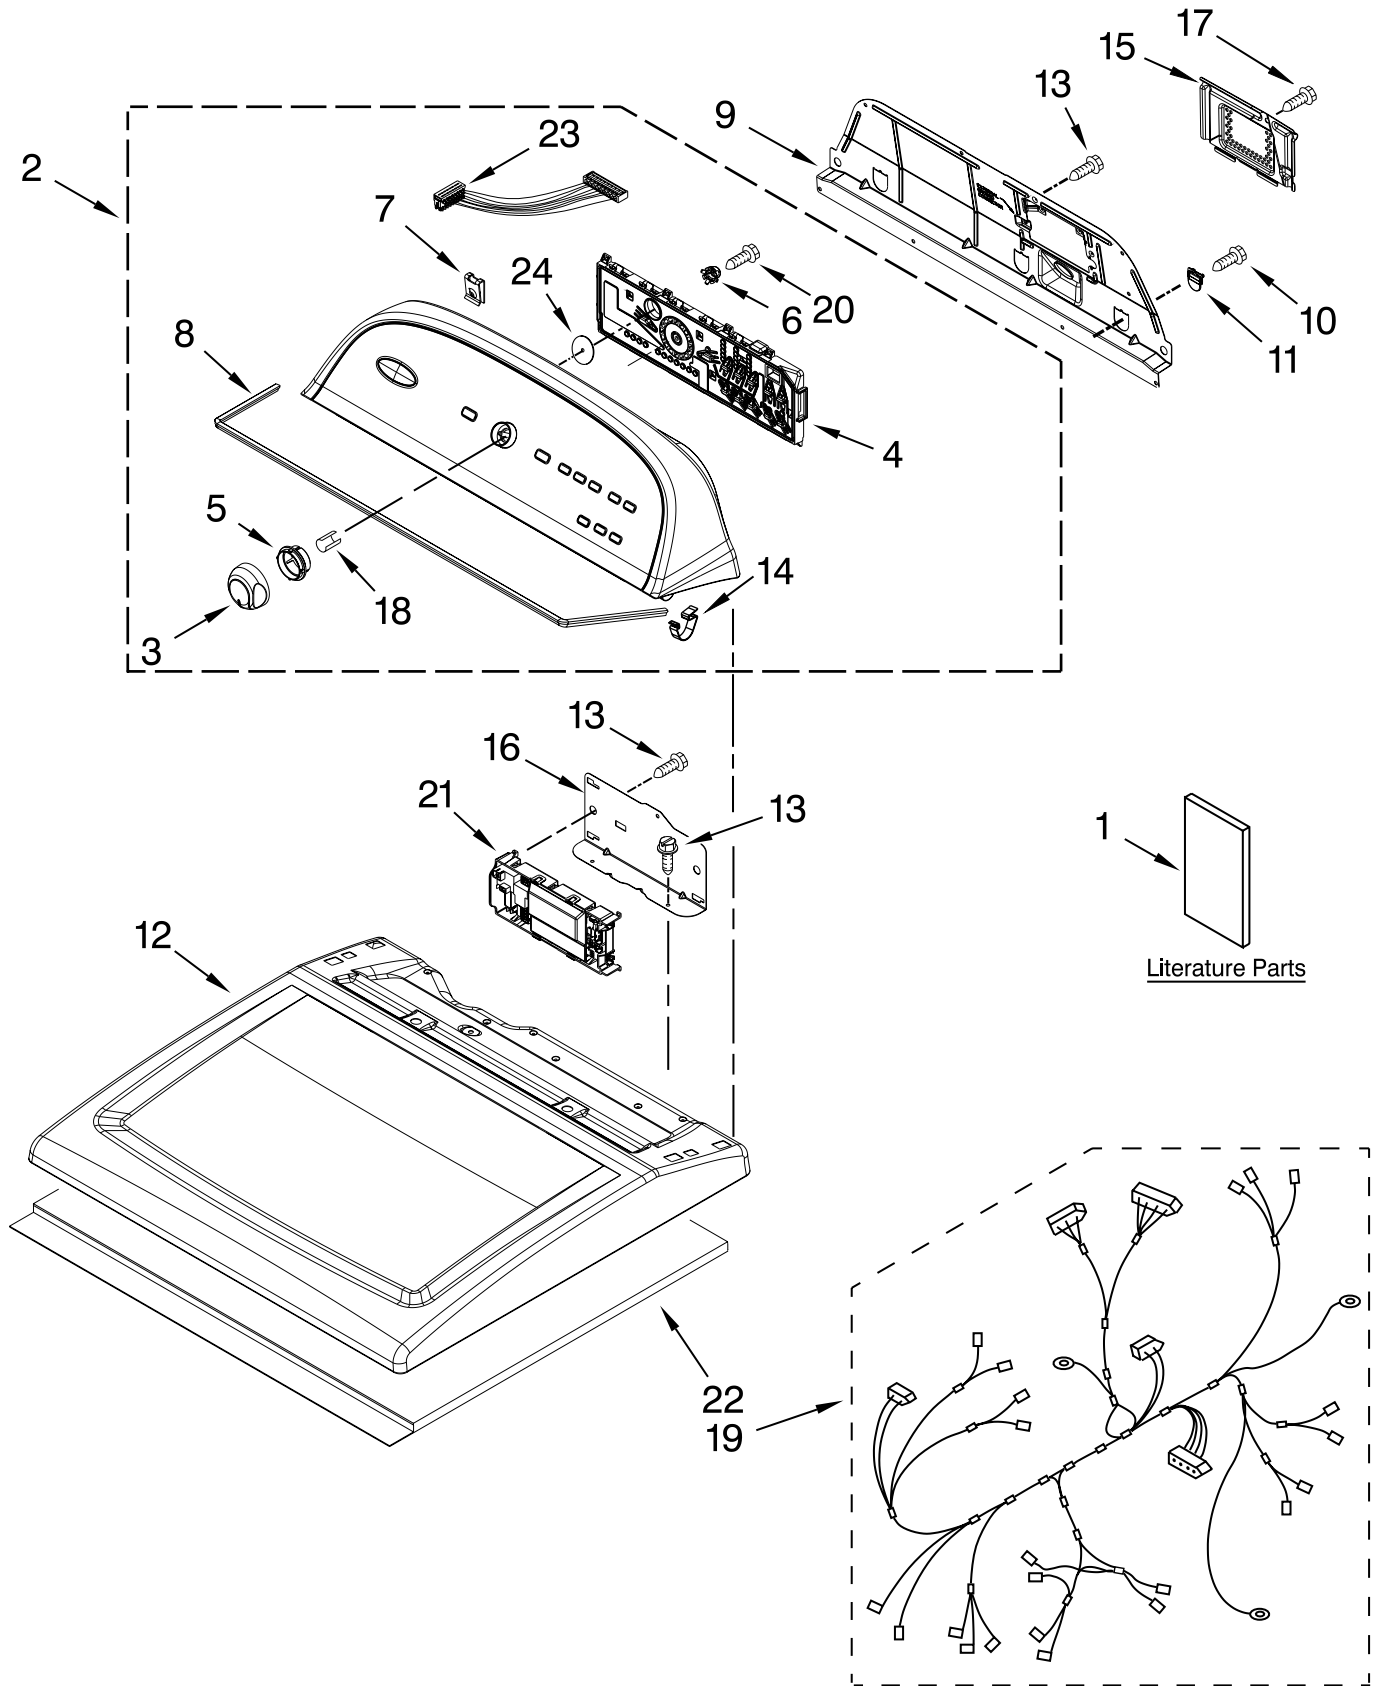

TOP AND CONSOLE PARTS

For Models: WED5700XW0, WED5700XL0
(White) (Silver)

ELECTRIC DRYER

FOR ORDERING INFORMATION REFER TO PARTS PRICE LIST

TOP AND CONSOLE PARTS

For Models: WED5700XW0, WED5700XL0
(White) (Silver)

Illus. No.	Part No.	DESCRIPTION
1		Literature Parts
	W10096988	Installation Instructions
	W10097053	Guide, Use & Care
	W10096966	Tech Sheet
2		Console Assembly (Complete)
	W10269611	White
	W10293251	Silver
3	W10251392	Knob Assembly (Metallic)
4	W10269626	User Interface Assembly
5	W10325119	Spacer, Knob
6	W10274524	Tensioner Fascia
7	W10298336	Nut, 8-18 U-Type
8	W10280079	Seal, Console
9	W10096969	Panel, Rear
10	693995	Screw, 8-18 x 5/16
11	W10279552	Plug-Upper Rear Panel
12		Top
	W10260246	White
	W10268729	Silver
13	3390647	Screw, 8-18 x 1/2
14	8312709	Clip, Console
15	W10286180	Cover, Terminal Block
16	W10271580	Bracket, Motor Control
17	3390814	Screw, 8-18 x 3/8
18	8536939	Clip, Spring
19	W10287252	Harness, Electric
20	W10219342	Screw, 8-16 x 1/2
21	W10214008	CCU-Control
22	W10123956	Dampening Panel
23	W10285494	Cable, User-Interface
24	W10323092	Seal, User-Interface