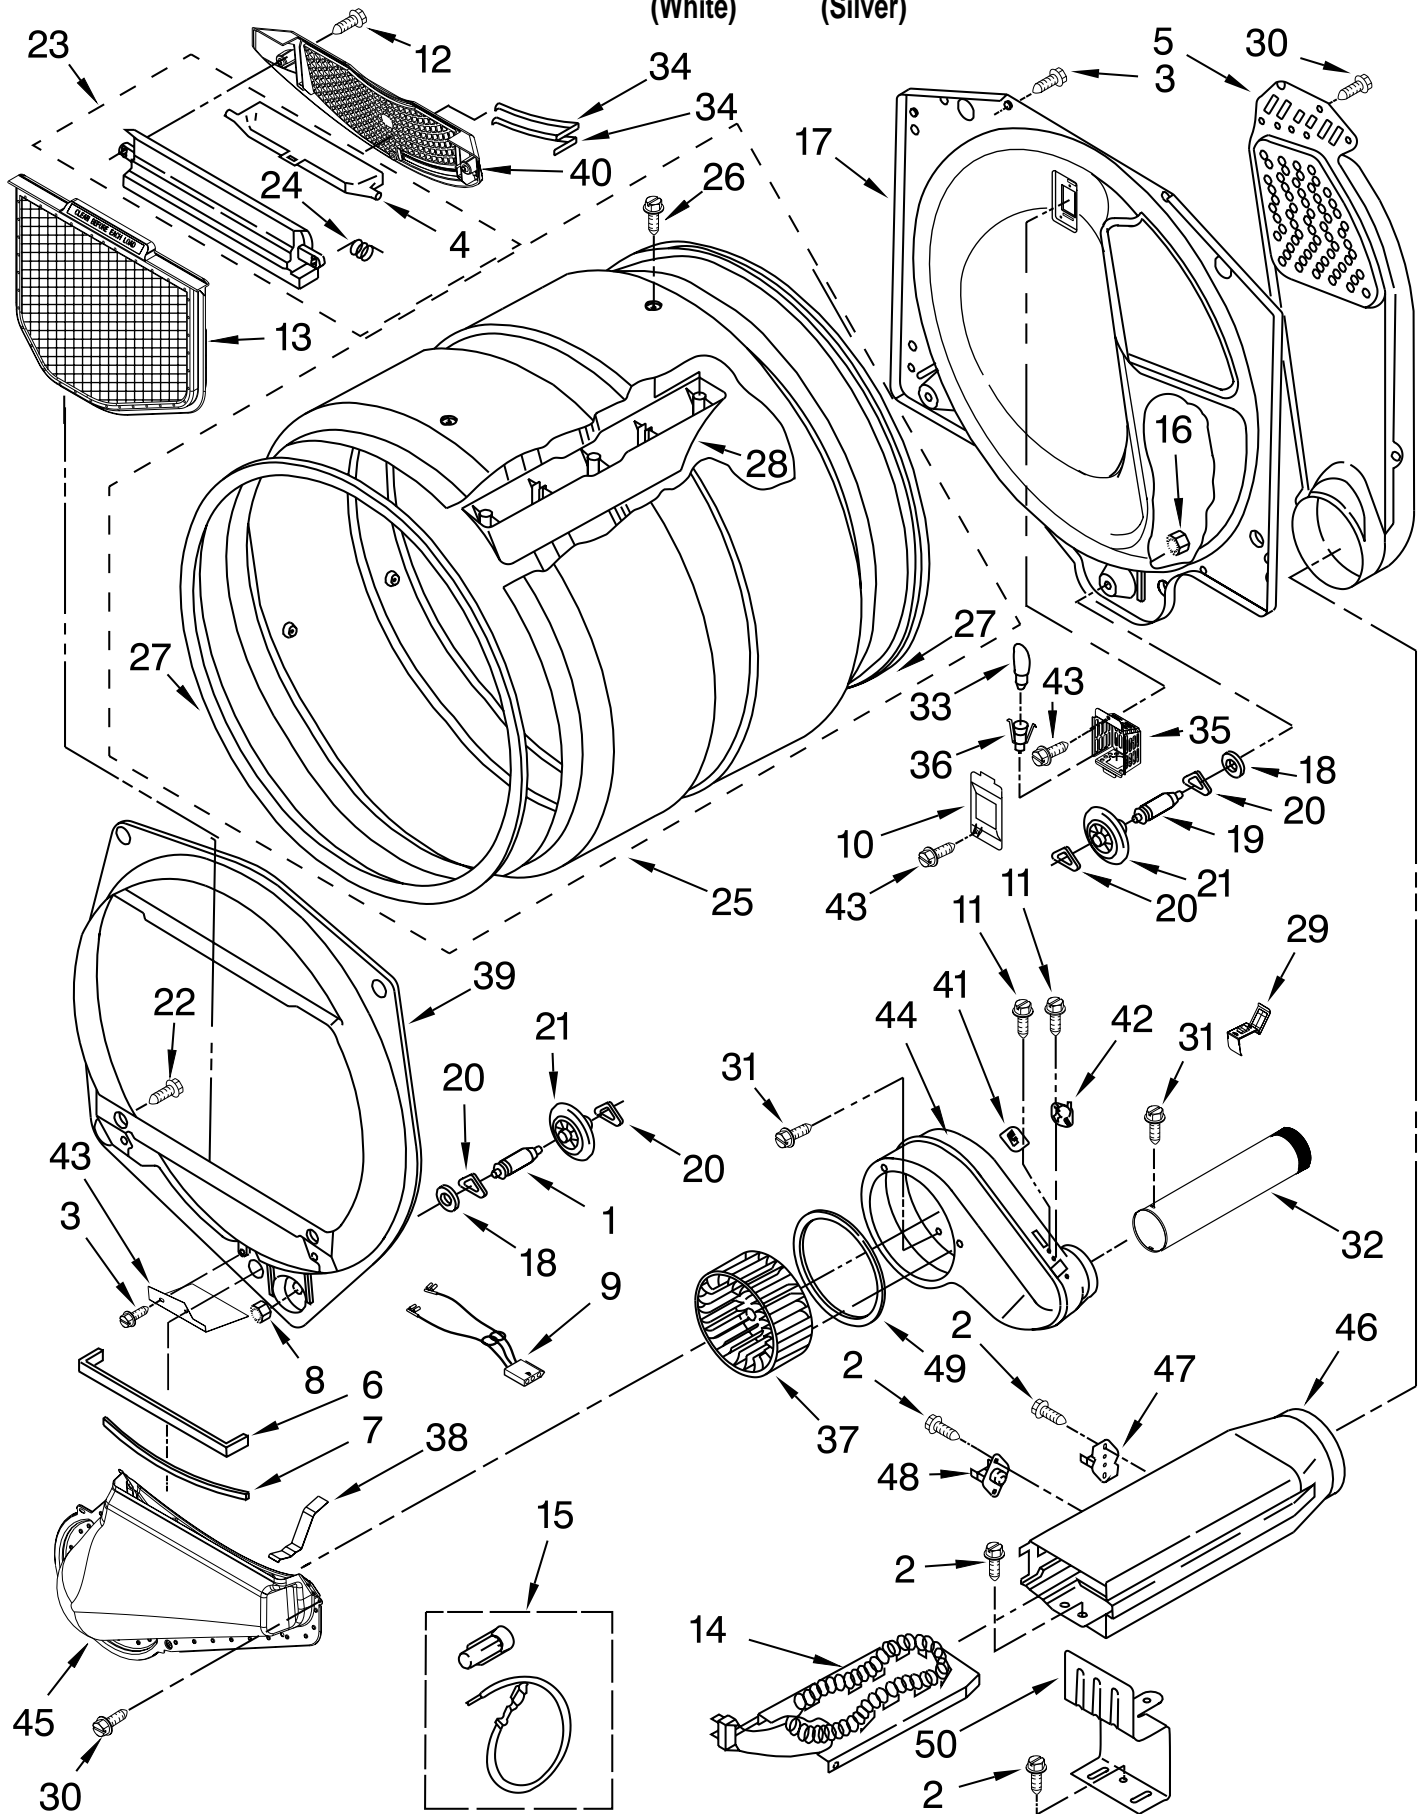

BULKHEAD PARTS

For Models: WED5700XW0, WED5700XL0
(White) (Silver)

FOR ORDERING INFORMATION REFER TO PARTS PRICE LIST

BULKHEAD PARTS

For Models: WED5700XW0, WED5700XLO
(White) (Silver)

Illus. No.	Part No.	DESCRIPTION	Illus. No.	Part No.	DESCRIPTION	Illus. No.	Part No.	DESCRIPTION
1	W10359271	Shaft, Drum Roller (R.H.) Thread	16	W10001120	Nut, 3/8-16 (L.H.)	35	8578825	Bracket, Drum Light
2	90767	Screw, 8-18 x 3/8	17	8520836	Bulkhead, Rear	36	W10214261	Socket Assembly
3	3390647	Screw, 8-18 x 1/2	18	3387459	Washer, Support	37	697772	Wheel, Blower
4	W10153413	Door, Lint Screen	19	W10359272	Shaft, Drum Roller (L.H.) Thread	38	W10345456	Clip, Spring
5	697354	Air Duct Assembly	20	690997	Ring, Tri	39	697557	Bulkhead, Front
6	697813	Seal, Outlet Housing	21	W10314171	Roller, Support	40	W10153412	Grille, Outlet
7	697814	Seal, Drum Front	22	695240	Screw, 8-18 x 1/2	41	3392519	Thermal Fuse
8	3934666	Nut, 3/8 x 16 (R.H.)	23	W10153423	Outlet Housing Assembly	42	8577274	Thermistor, Dryer Exhaust
9	W10298258	Harness, Sensor	24	3394986	Spring, Lint Screen Door	43	W10128629	Shield, Blower Housing
10	3402841	Lens, Drum Light	25	8318215	Complete Drum Assembly	44	8544362	Housing, Blower
11	693995	Screw, 8-18 x 5/16	26	W10219342	Screw, 11-16 x 1/2	45	8066168	Lint Duct Assembly
12	3357011	Screw, 8-18 x 1/2	27	W10166807	Seal, Drum	46	3392537	Heater Box
13	W10049370	Lint Screen	28	697693	Baffle, Drum	47	8318314	Thermal Cut-Off (Includes Illus. 48)
14	3387747	Heater Element	29	8572105	Clip, Exhaust	48	3391914	Thermostat-HL (295 / 215 NC)
15	279457	Terminal Wire Kit (For Heater Element Wiring Harness Repair)	30	693995	Screw, 8-18 x 5/16	49	697770	Seal, Cover Plate
			31	489463	Screw, 8-18 x 5/8	50	8066099	Bracket, Heater Box
			32	8066224	Exhaust Pipe			
			33	3406124	Bulb, Light			
			34	3387223	Electrode, Sensor