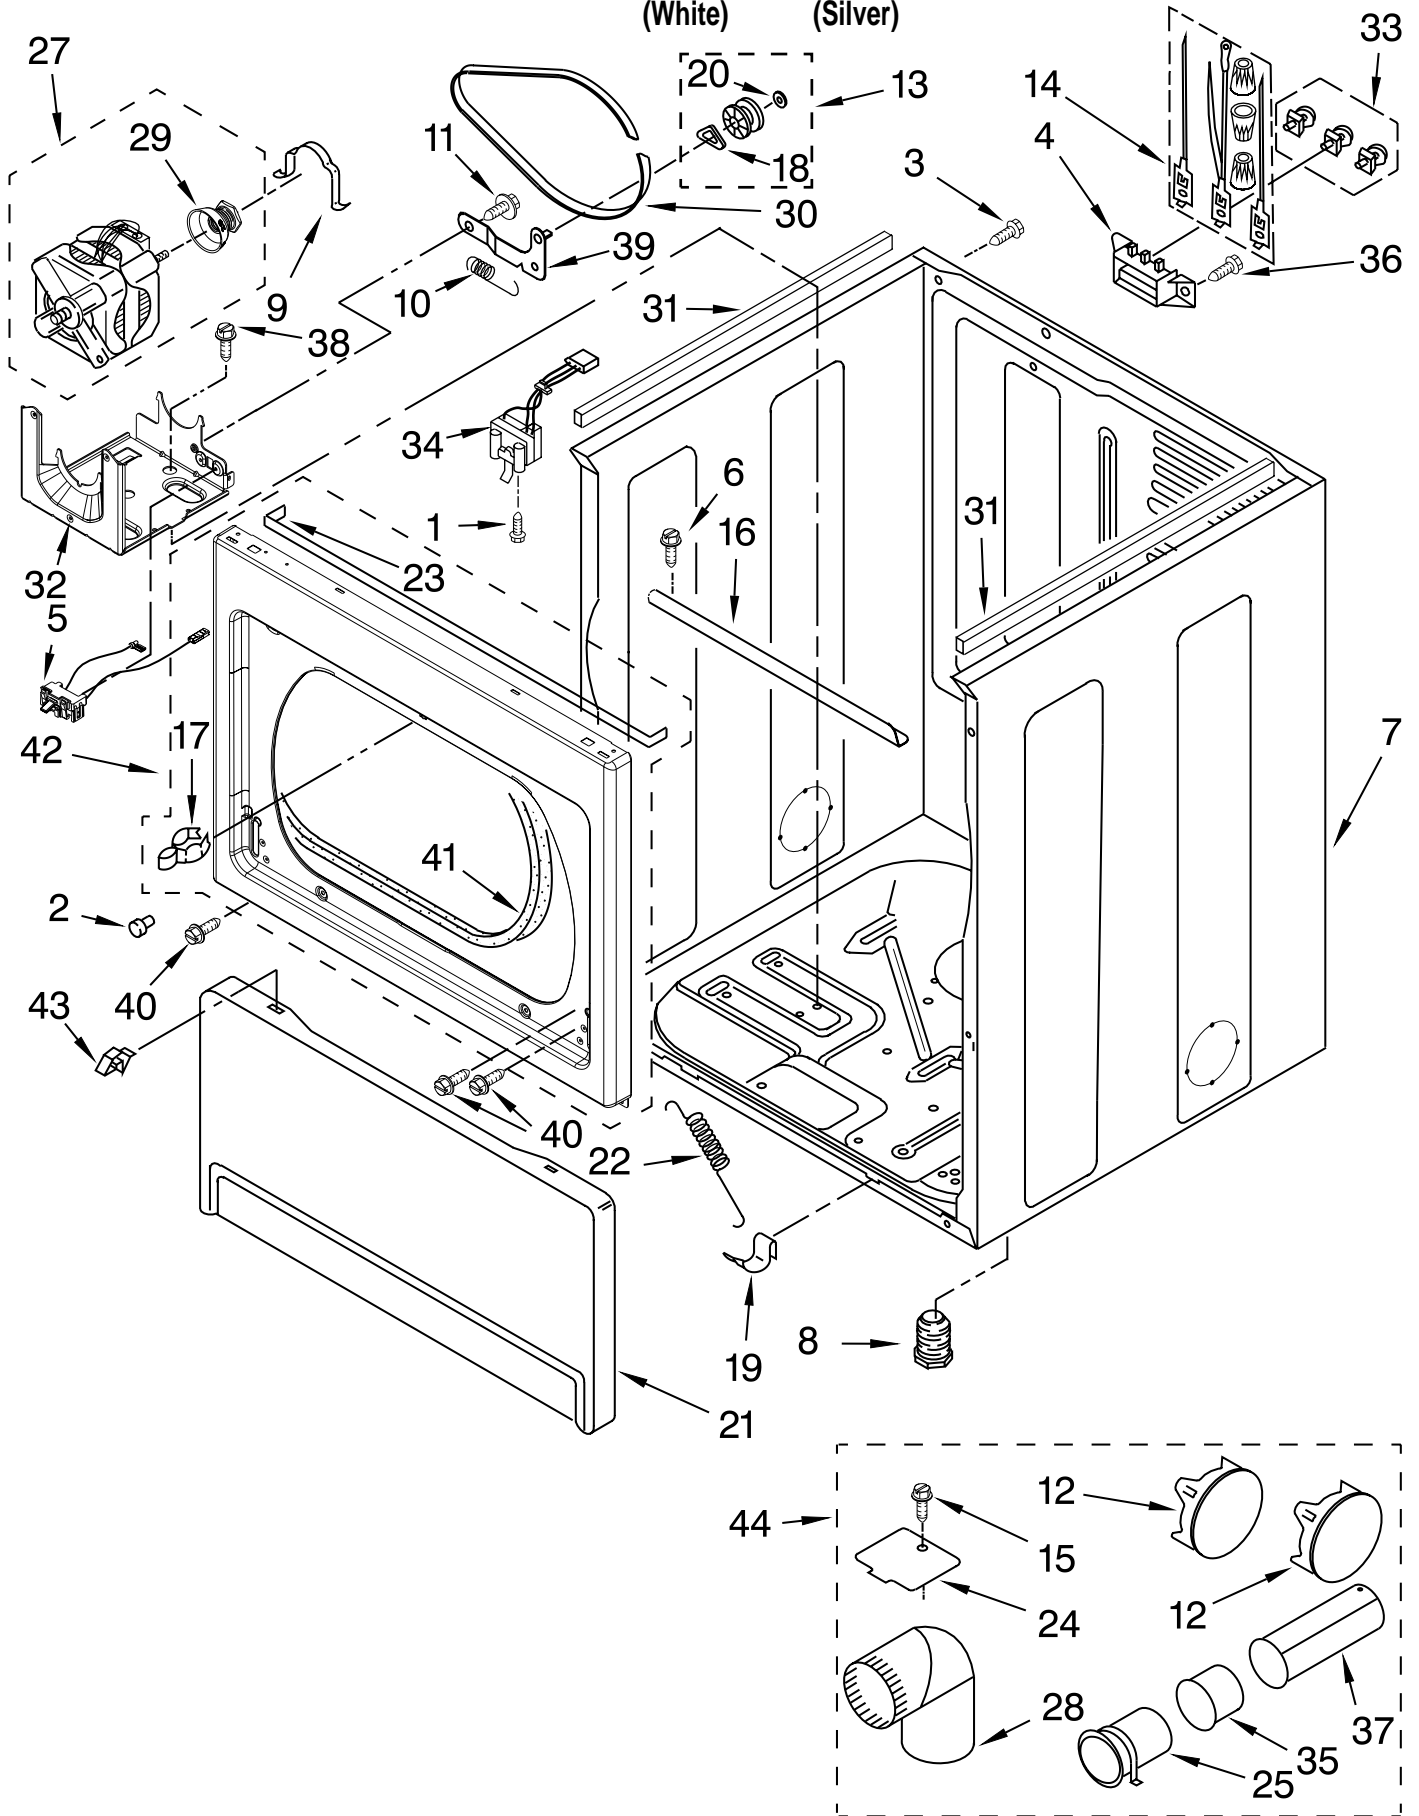

CABINET PARTS

For Models: WED5700XW0, WED5700XL0
(White) (Silver)

FOR ORDERING INFORMATION REFER TO PARTS PRICE LIST

CABINET PARTS

For Models: WED5700XW0, WED5700XL0
(White) (Silver)

Illus. No.	Part No.	DESCRIPTION	Illus. No.	Part No.	DESCRIPTION	Illus. No.	Part No.	DESCRIPTION
1	697773	Screw, 6–20 x 7/8	15	3390646	Screw, 8–18 x 5/16	34	3406107	Door Switch Assembly
2	693152	Bumper	16	W10236068	Bracket, Cabinet	35	8563750	Exhaust Pipe (Short)
3	8533971	Screw, Ground	17	696144	Strike, Door	36	3393008	Screw, 10–16 x 1/2
4	3397659	Block, Terminal	18	690997	Ring, Tri	37	8563749	Exhaust Pipe (Long)
5	W10246525	Switch, Broken Belt	19	W10291934	Clip (2)	38	343641	Screw, 10–16 x 1/2
6	3390647	Screw, 8–18 x 1/2	20	W10121334	Washer	39	3388674	Idler Bracket
7		Cabinet	21		Toe Panel	40	3357011	Screw, 10–16 x 1/2
	8310656	White		697215	White	41	3387242	Seal, Front Panel
	W10292891	Silver		W10292896	Silver	42		Upper Front Panel
8	3392100	Foot, Dryer	22	3387565	Spring, Door (2)		697227	White
	279810	Foot – Optional (Extended Length Package Of 2) (Not Included)	23	W10312811	Foam Seal	W10292893	W10292893	Silver
9	660658	Clamp, Motor (2)	24	3394331	Cover–Plate	43	3388229	Retainer
10	3387374	Spring, Idler	25	8563747	Exhaust Pipe & Bracket	Optional Parts Not Included		
11	3389420	Retainer, Idler	27	8538263	Motor, Assembly 60 HZ.	Dryer Exhaust Kit (For Side & Bottom Venting)		
12		Plug, Multivent	28	49026	4" – 90° Elbow	44 W10331132 Midnight Grey		
	49252	White	29	8578220	Pulley, Motor			
	W10151499	Midnight Grey	30	3387610	Belt, Drive			
13	3388672	Pulley Assembly	31	W10336128	Seal, Spill Guard			
14	279318	Terminal, Brass & Tinned (3) (Includes Illus. 33)	32	W10242878	Bracket, Motor			
			33	279393	Terminal Block Screw Kit (For Terminal Block)