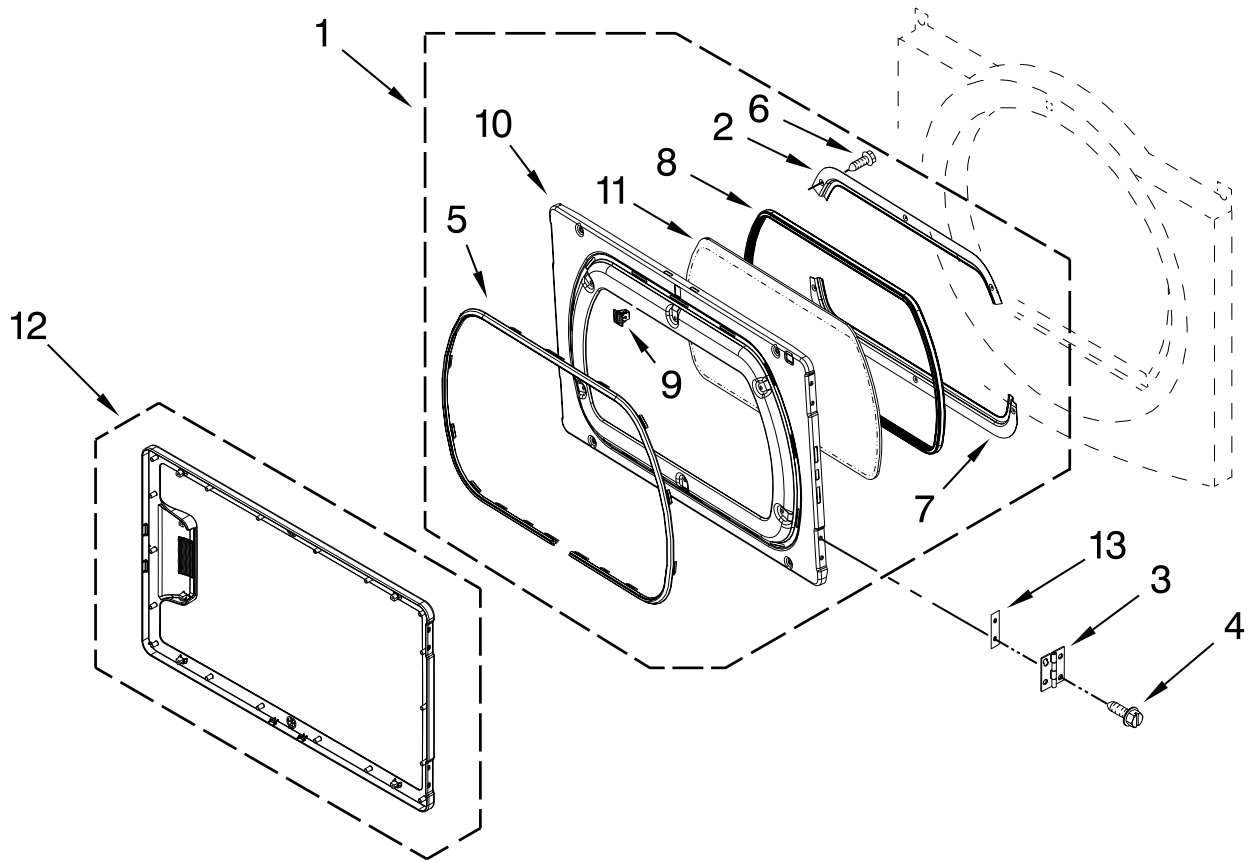

# DOOR PARTS

For Models: 7MMGDX700YL1  
(Silver)

Illus. No.	Part No.	DESCRIPTION
1	W10284145	Inner Door Assembly
2	W10284119	Retainer, Upper
3	W10330876	Hinge & Pin Assembly
4	342055	Screw, 8-18 x 3/8
5	W10354795	Seal, Door
6	3393258	Screw, 10-16 x 1/2
7	W10284120	Retainer, Lower
8	W10284122	Seal, Glass
9	690081	Catch, Door
10	W10284132	Inner Door
11	W10284121	Glass, Door
12	W10284144	Door, Outer Assembly
13	3390902	Clip, Door Hinge