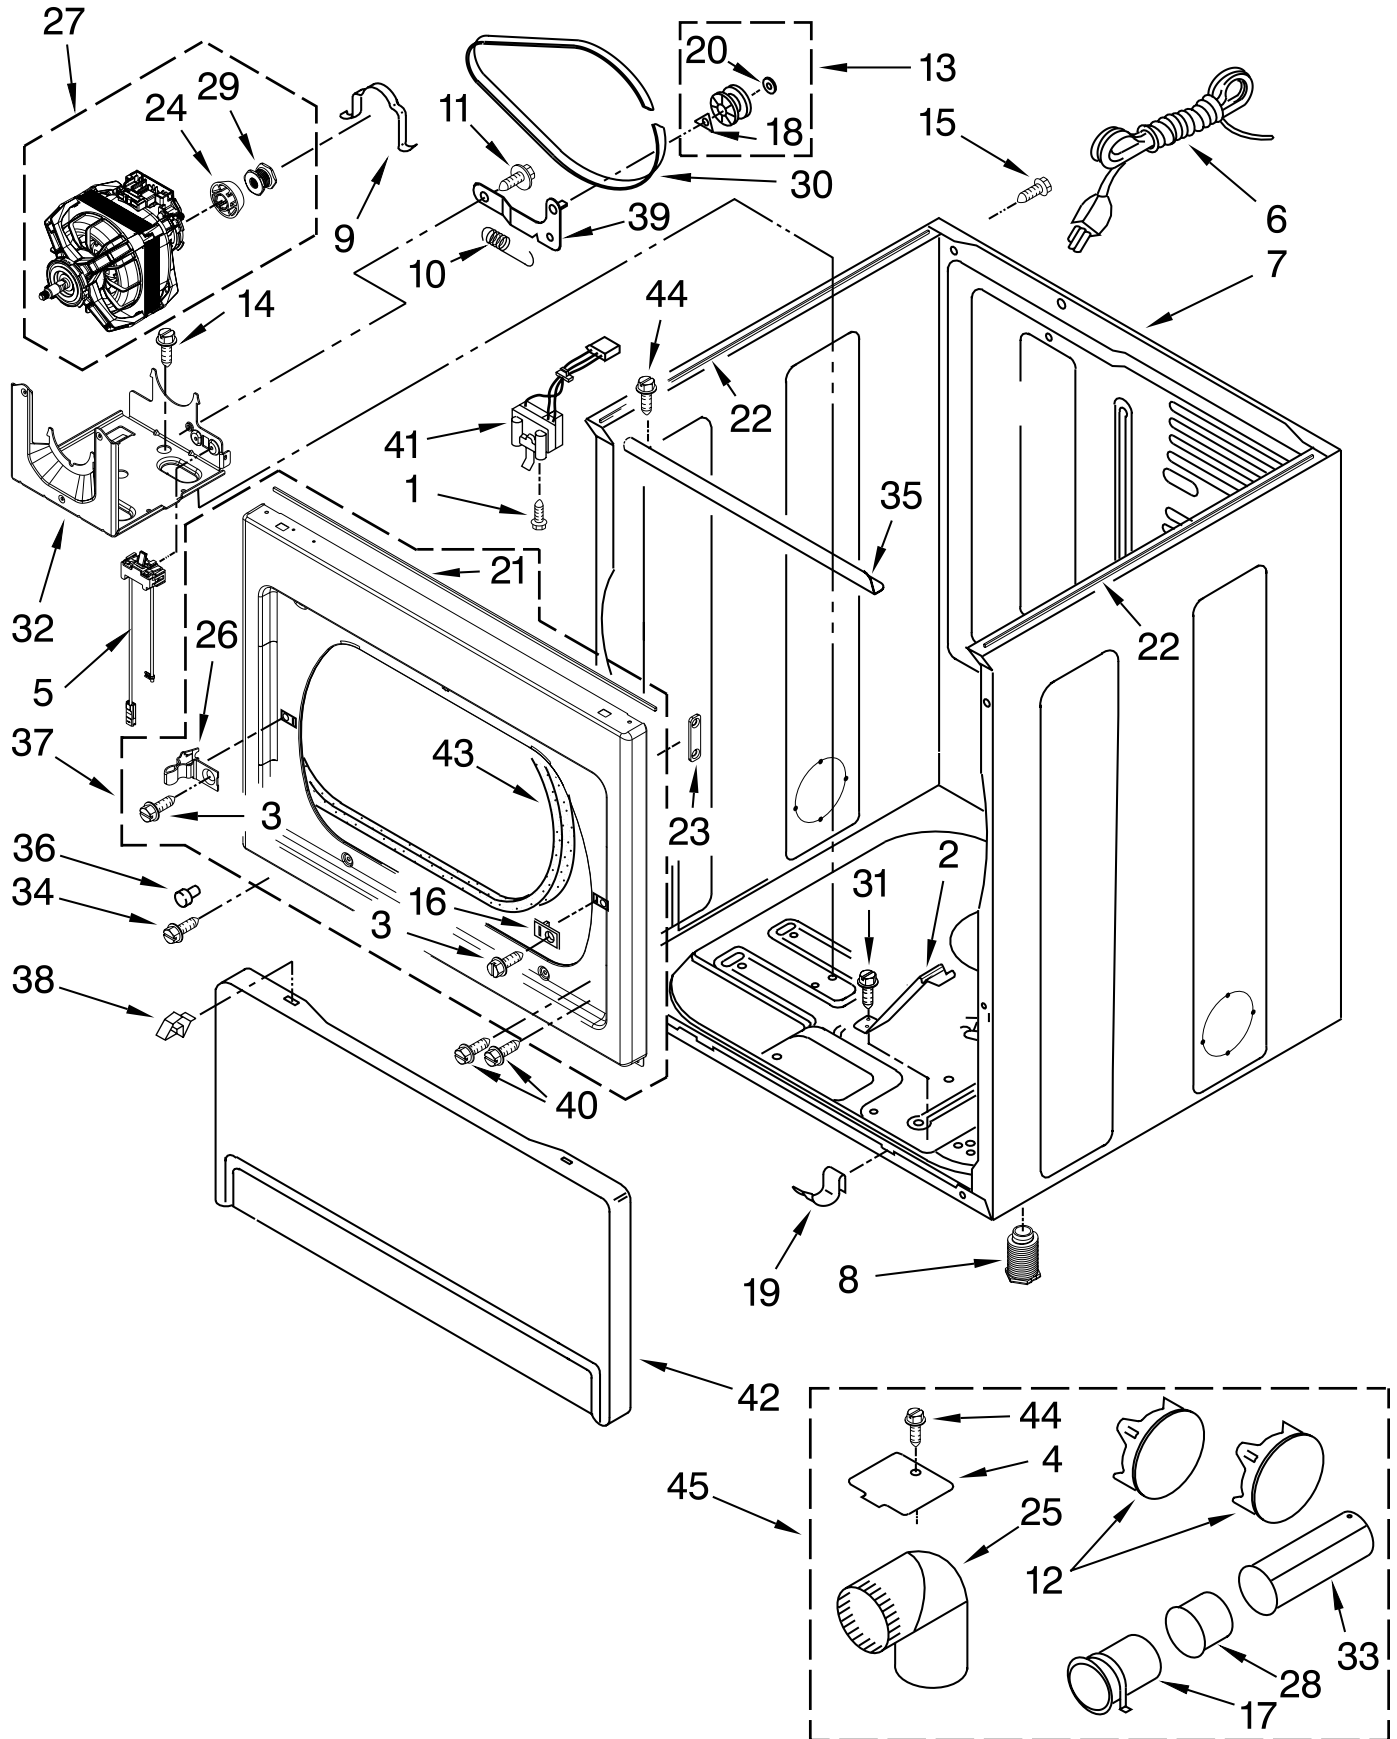

CABINET PARTS

For Models: 7MMGDX700YL1
(Silver)

FOR ORDERING INFORMATION REFER TO PARTS PRICE LIST

CABINET PARTS

For Models: 7MMGD^X700YL1

(Silver)

Illus. No.	Part No.	DESCRIPTION
1	697773	Screw, 6–20 x 7/8
2	8529757	Bracket, Burner
3	342055	Screw, 8–18 x 1/2
4	3394331	Plate, Cover
5	W10246525	Switch, Broken Belt
6	344020	Cord, Power
7	W10292891	Cabinet
8	3392100	Foot, Dryer
	279810	Foot – Optional (Extended Length Package Of 2) (Not Included)
9	660658	Clamp, Motor (2)
10	3387374	Spring, Idler
11	3389420	Retainer, Idler
12	W10151499	Plug, Multivent
13	3388672	Pulley Assembly
14	343641	Screw, 10–16 x 1/2
15	8533971	Screw, Ground
16	W10097055	Plug, Strike

Illus. No.	Part No.	DESCRIPTION
17	8563747	Exhaust Pipe & Bracket
18	690997	Tri Ring
19	W10291934	Clip (2)
20	W10121334	Washer
21	W10312811	Foam Seal
22	W10336128	Seal, Cabinet
23	W10304147	Plug–Hinge Screw
24	3393657	Restrainer, Belt
25	49026	4" – 90° Elbow
26	3403431	Strike, Door
27	W10281085	Motor, Assembly 60 HZ.
28	8563750	Exhaust Pipe (Short)
29	3389729	Pulley, Motor
30	W10112954	Belt, Drive
31	693995	Screw, 8–18 x 3/8
32	W10242878	Bracket, Motor
33	8563749	Exhaust Pipe (Long)

Illus. No.	Part No.	DESCRIPTION
34	3357011	Screw, 10–16 x 1/2
35	W10236068	Bracket, Cabinet
36	693152	Bumper
37	W10362984	Front Panel
38	3388229	Retainer
39	3388674	Idler Bracket
40	3357011	Screw, 10–16 x 1/2
41	3406107	Door Switch Assembly
42	W10292896	Toe Panel (Includes Item. 36)
43	3387242	Seal, Front Panel
44	3390647	Screw, 8–18 x 5/16

Optional Parts Not Included

Dryer Exhaust Kit
(For Side & Bottom Venting)

---

45 W10331132 Midnight Grey