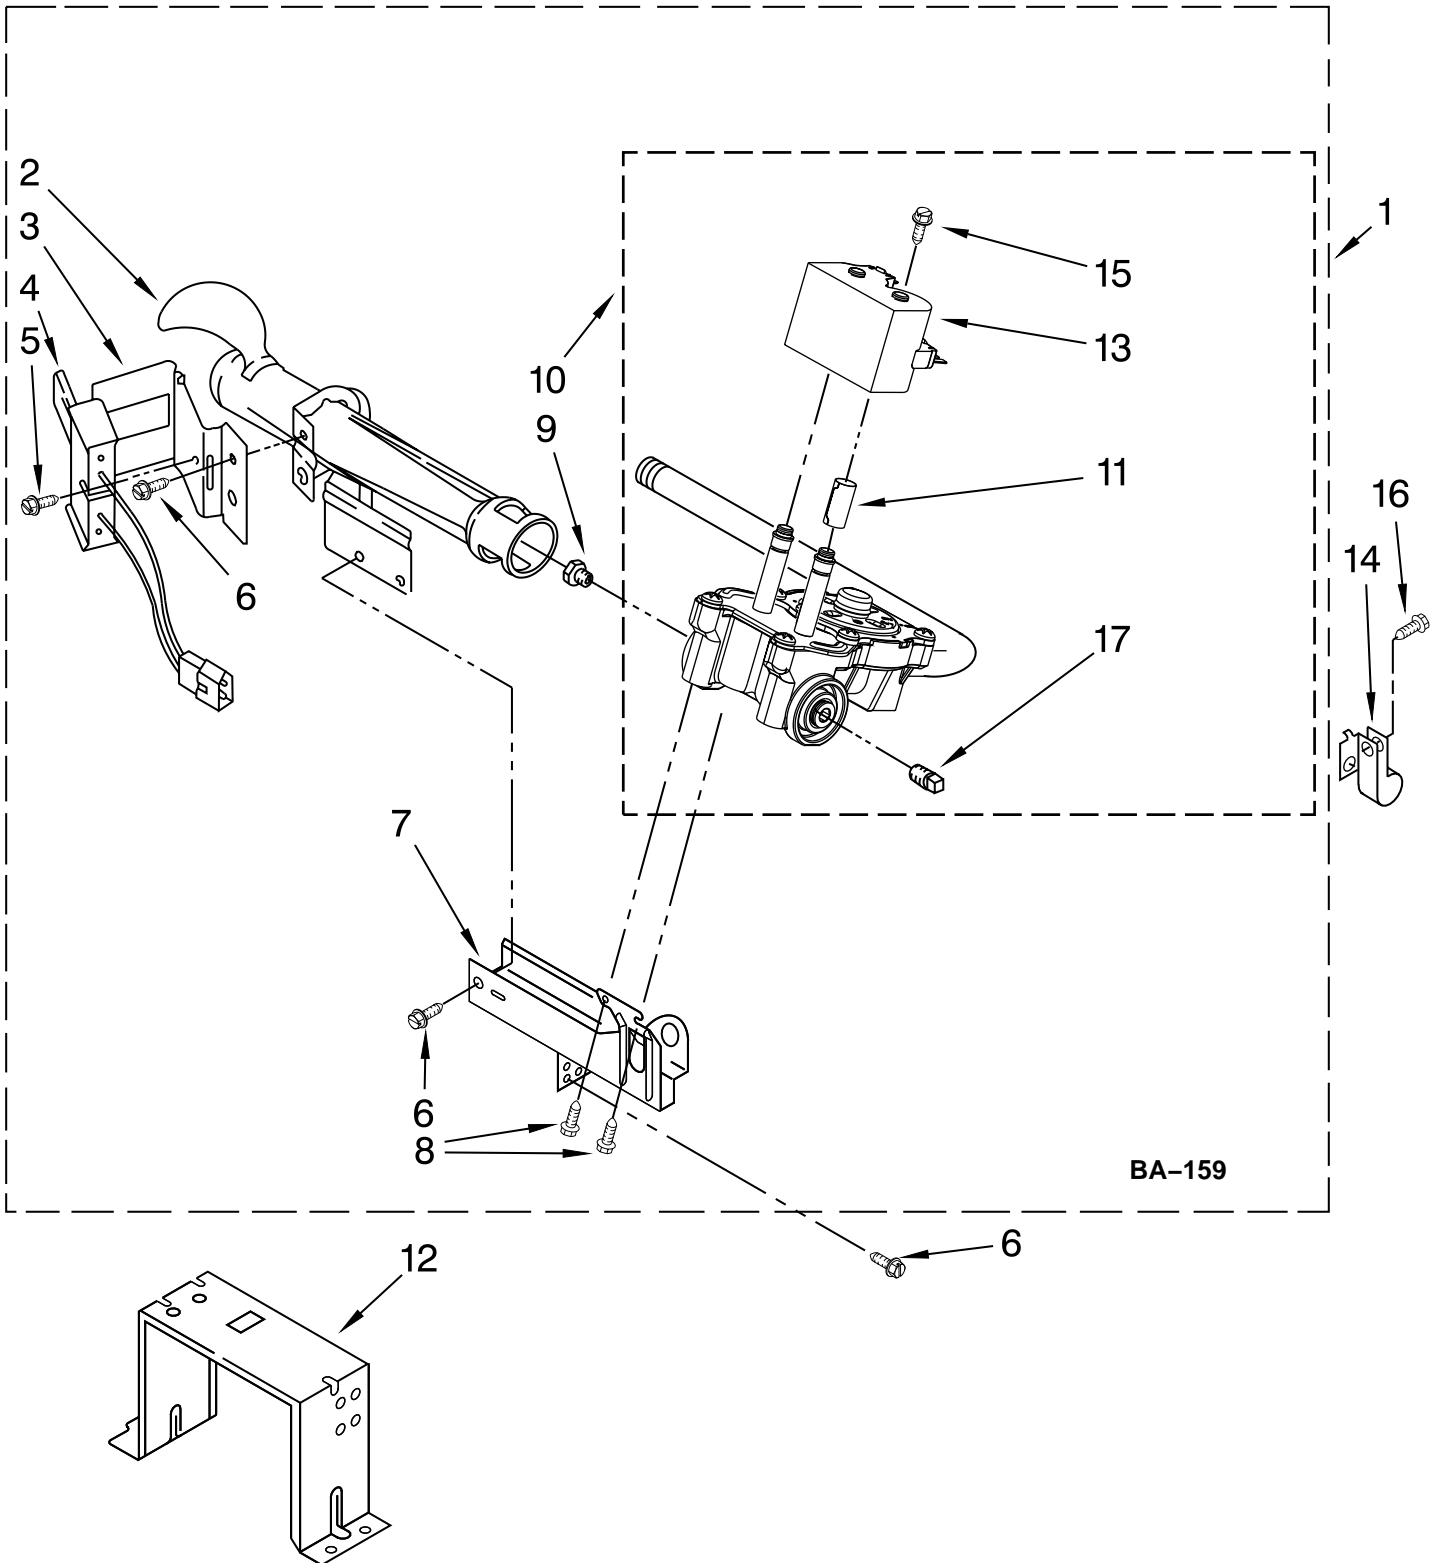

W10293911 BURNER ASSEMBLY

For Models: 7MMGDX700YL1
(Silver)

USE WITH TYPE 1 – NATURAL, TYPE 2 – MIXED,
AND TYPE 4 – LIQUEFIED PROPANE AND BUTANE GASES

FOR ORDERING INFORMATION REFER TO PARTS PRICE LIST

W10293911 BURNER ASSEMBLY

For Models: 7MMGD_X700YL1
(Silver)

USE WITH TYPE 1 – NATURAL, TYPE 2 – MIXED,
AND TYPE 4 – LIQUEFIED PROPANE AND BUTANE GASES

Illus. No.	Part No.	DESCRIPTION
1	W10293911	Burner Assembly 60 Hz. (Type 1 & 2)
2	688617	Tube, Burner
3	694298	Bracket, Ignitor
4	686590	Ignitor
5	3393909	Screw & Washer (8–32 x 5/8)
6	343641	Screw, 10–16 x 1/2
7	3389871	Base, Burner
8	3387057	Screw, 8–18 x 3/8 (3)
9	15418	Orifice, Burner Type 1
10	W10175144	Valve, Gas 60 Hz. (Complete) (Includes Pipe & Illus. No. 7)
11	W10295524	Sleeve–Magnetic
12	3389889	Bracket, Support
13	W10273784	Coil, 60 Hz.
14	3978776	Clamp, Pipe
15	326049536	Screw, Coil
16	3390647	Screw, 8–18 x 1/2
17	W10295523	Plug, Pipe

Following Parts Not Illustrated

W10293913 Conversion Kit
(Type 1 and 2)
to Type (4) L.P.G.