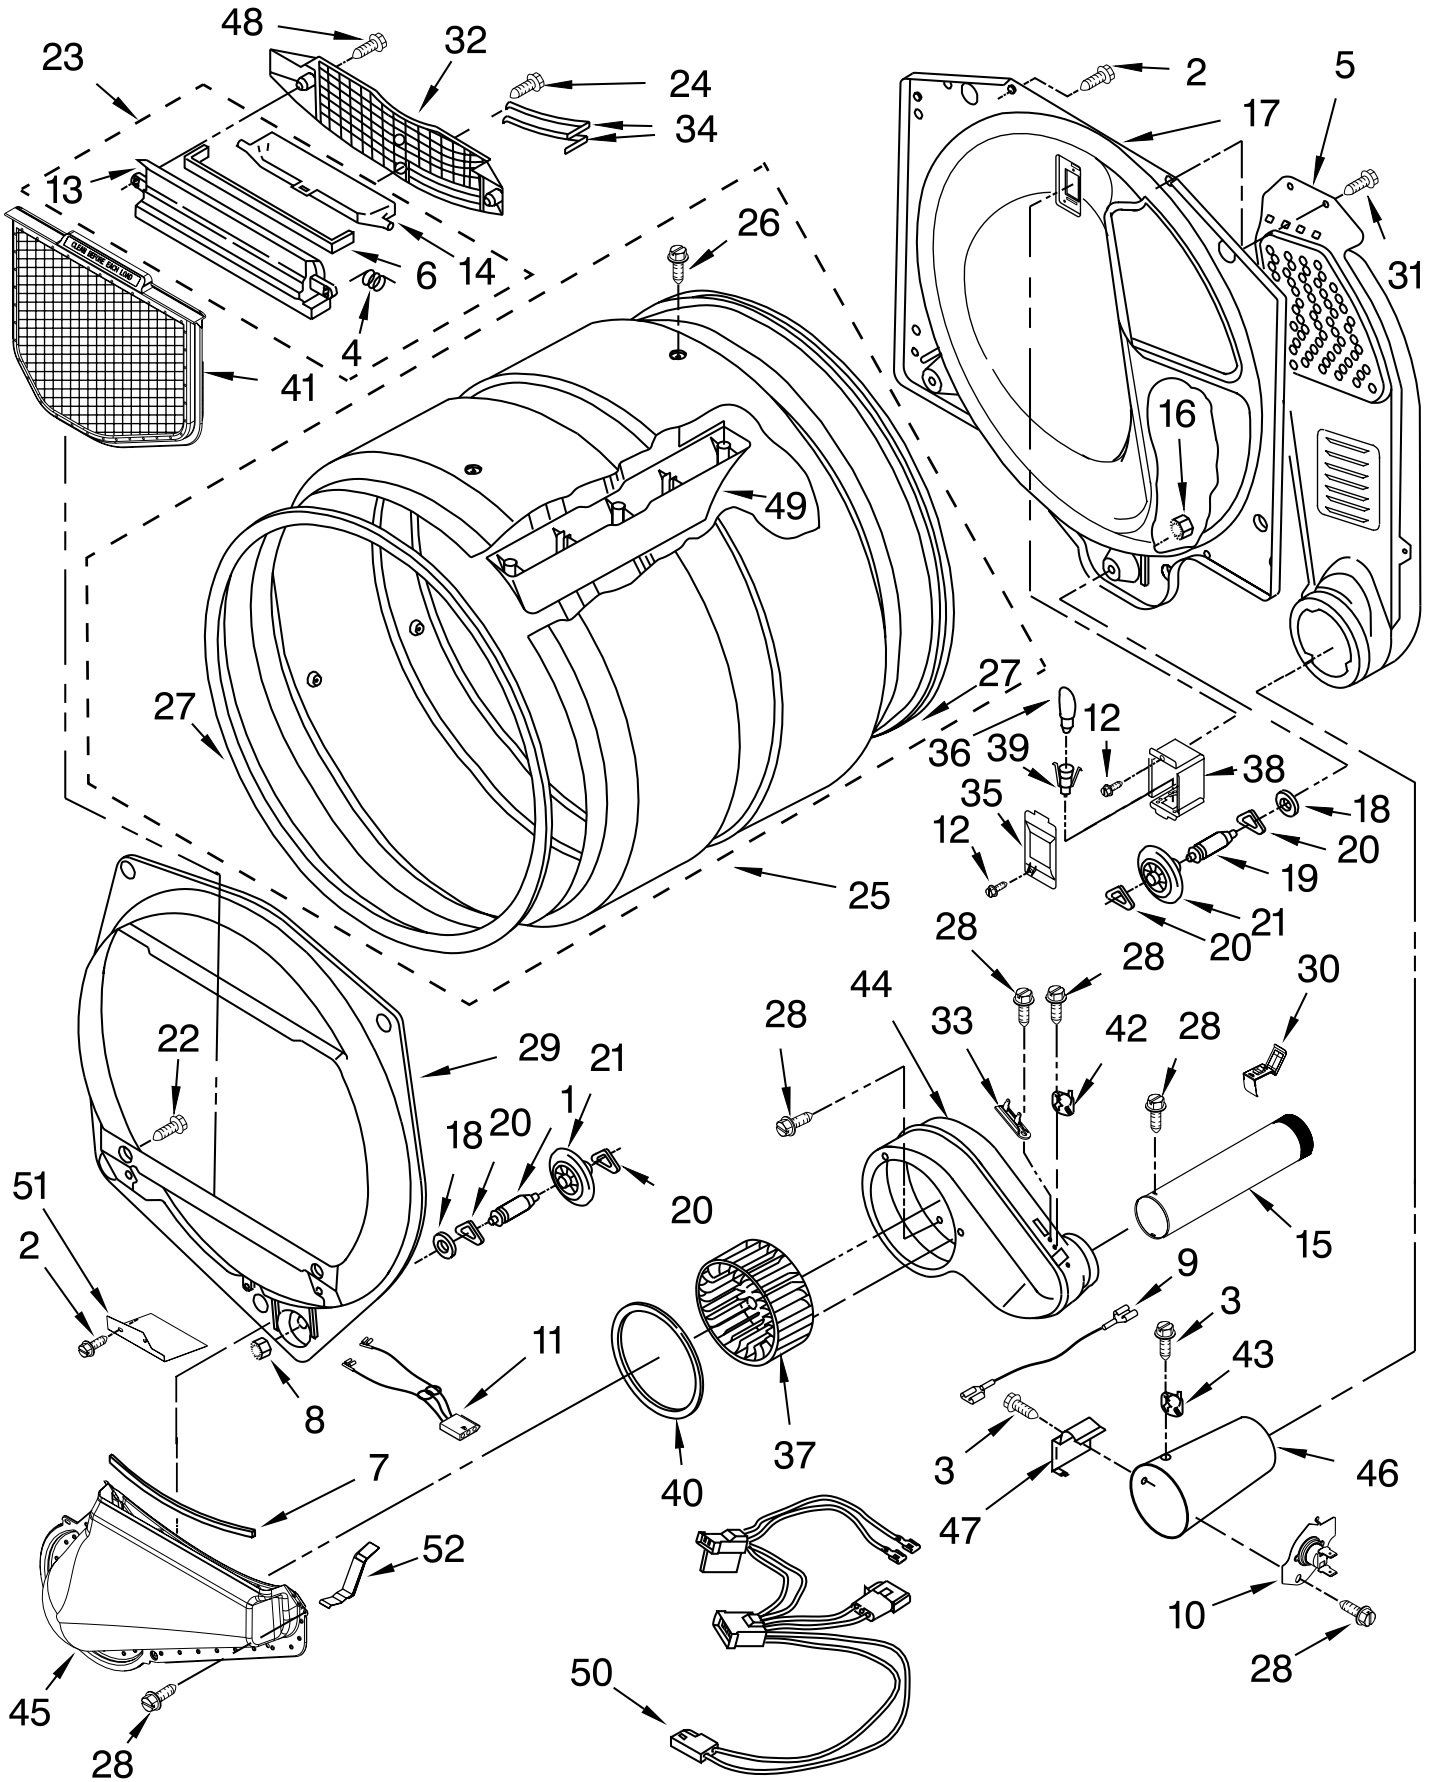

BULKHEAD PARTS

For Models: 7MMGDX700YL1
(Silver)

FOR ORDERING INFORMATION REFER TO PARTS PRICE LIST

BULKHEAD PARTS

For Models: 7MMGD_X700YL1
(Silver)

Illus. No.	Part No.	DESCRIPTION	Illus. No.	Part No.	DESCRIPTION	Illus. No.	Part No.	DESCRIPTION
1	W10359271	Shaft, R.H. Thread	17	8520836	Bulkhead, Rear	35	3402841	Lens, Drum Light
2	3390647	Screw, 8-18 x 1/2	18	3387459	Washer, Support	36	3406124	Bulb, Light
3	90767	Screw, 8-18 x 3/8	19	W10359272	Shaft, L.H. Thread	37	697772	Wheel, Blower
4	3394986	Spring, Lint Screen Door	20	690997	Ring, Tri	38	8578825	Bracket, Light
5	W10293765	Air Duct Assembly	21	W10314171	Roller, Support	39	W10214261	Socket, Assembly
6	697813	Seal, Outlet Housing	22	342055	Screw, 8-18 x 1/2	40	697770	Seal, Cover Plate
7	697814	Seal, Drum Front	23	W10153423	Outlet Housing Assembly	41	W10049370	Screen, Lint
8	3934666	Nut, 3/8 x 16(R.H.)	24	359625	Screw, 8-18 x 1/2	42	8577274	Thermister
9	3401707	Jumper, TCO Hi-Limit	25	8318215	Complete Drum Assembly	43	3391912	Thermostat, High-Limit 255°F
10	8573713	Thermal, Cut-Off	26	W10219342	Screw, 11-16 x 3/4	44	8544362	Housing, Blower
11	W10298258	Harness, Sensor	27	W10166807	Seal, Drum	45	8066168	Lint Duct Assembly
12	487909	Screw, 8-15 x 1/2	28	8533971	Screw	46	8573824	Funnel, Burner
13	W10153414	Housing, Outlet	29	697557	Bulkhead, Front	47	338906	Sensor, Radiant
14	W10153413	Door, Lint Screen	30	8572105	Clip, Exhaust	48	3387230	Screw, 10-16 x 13/16
15	8066224	Exhaust Pipe	31	489463	Screw	49	697693	Baffle, Drum
16	W10001120	Nut, 3/8-16 (L.H.)	32	W10153412	Grille, Outlet	50	W10305870	Harness, Gas
			33	3392519	Thermal Fuse	51	W10128629	Shield, Blower Housing
			34	3387223	Electrode, Sensor	52	W10345456	Clip, Spring