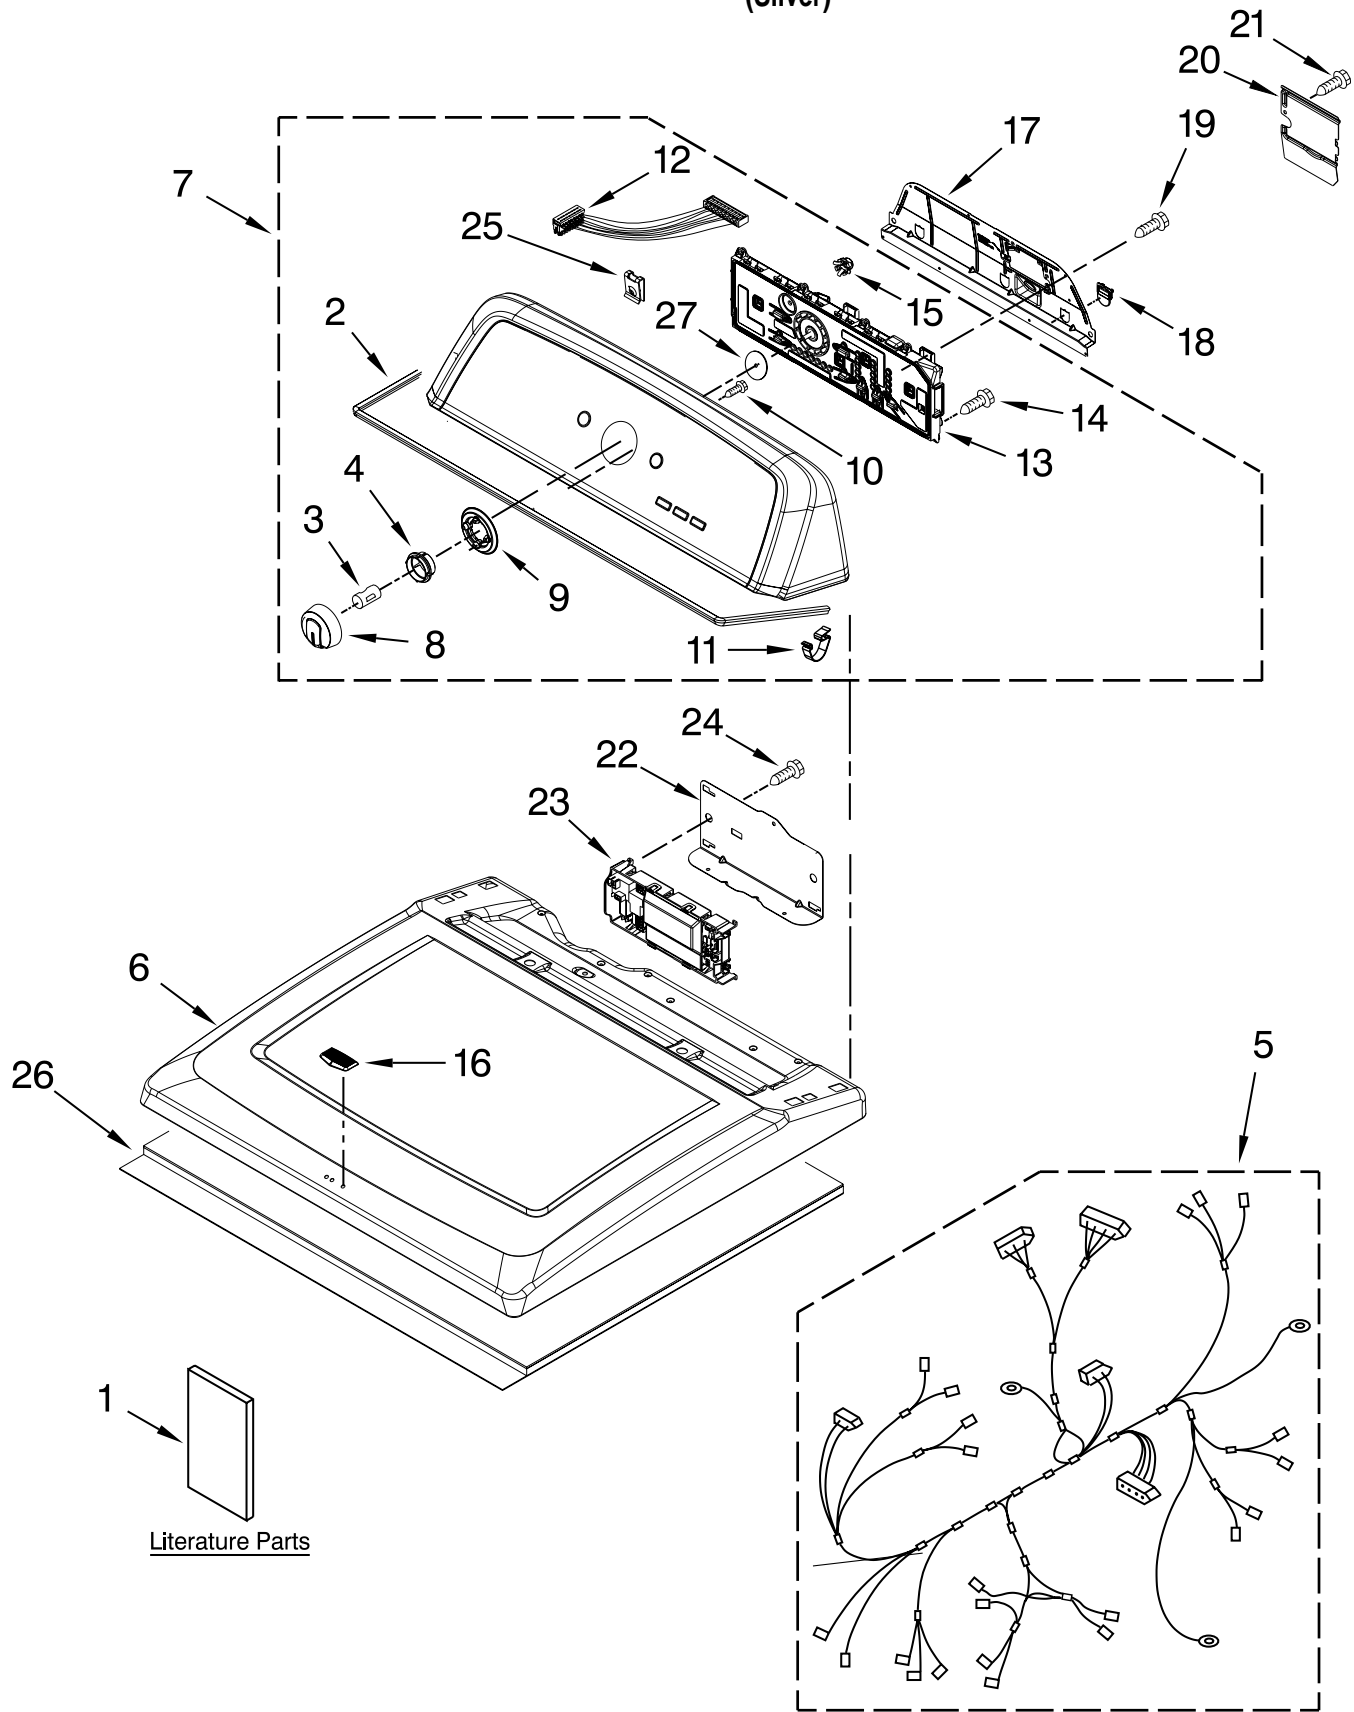

For Models: 7MMGD^X700YL1
(Silver)

FOR ORDERING INFORMATION REFER TO PARTS PRICE LIST

TOP AND CONSOLE PARTS

For Models: 7MMGDX700YL1
(Silver)

Illus.	Part	
No.	No.	DESCRIPTION
1		Literature Parts
	W10334061	Guide, Use & Care
	W10368978	Installation, Instruction
	W10097036	Tech Sheet
2	W10280079	Seal, Console
3	8536939	Spring, Clip Knob
4	W10326923	Spacer, Knob
5	W10287253	Main Harness
6	W10268731	Top
7	W10334054	Console Assembly (Complete)
8	W10251384	Knob Assembly
9	W10305134	Bezel, Cycle Trim
10	3196172	Screw, 6-19 X .375
11	8312709	Clip, Console
12	W10285494	Cable-UI
13	W10272644	User Interface Assembly
14	W10219342	Screw, 8-16 X .750
15	W10274524	Fascia, Tensioner
16	W10323735	Maytag Badge
17	W10096969	Panel, Rear Console
18	W10279552	Plug-Upper Rear Panel
19	3390647	Screw, 8-18 x 1/2
20	W10338363	Cover, Terminal Block
21	3390814	Screw, 8-18 x 3/8
22	W10271580	Bracket, Motor Control
23	W10214009	CCU-Control
24	342055	Screw, 8-18 X .500
25	W10298336	Nut, 8-18 U-Type
26	W10123956	Panel, Dampening
27	W10323092	Seal, UI