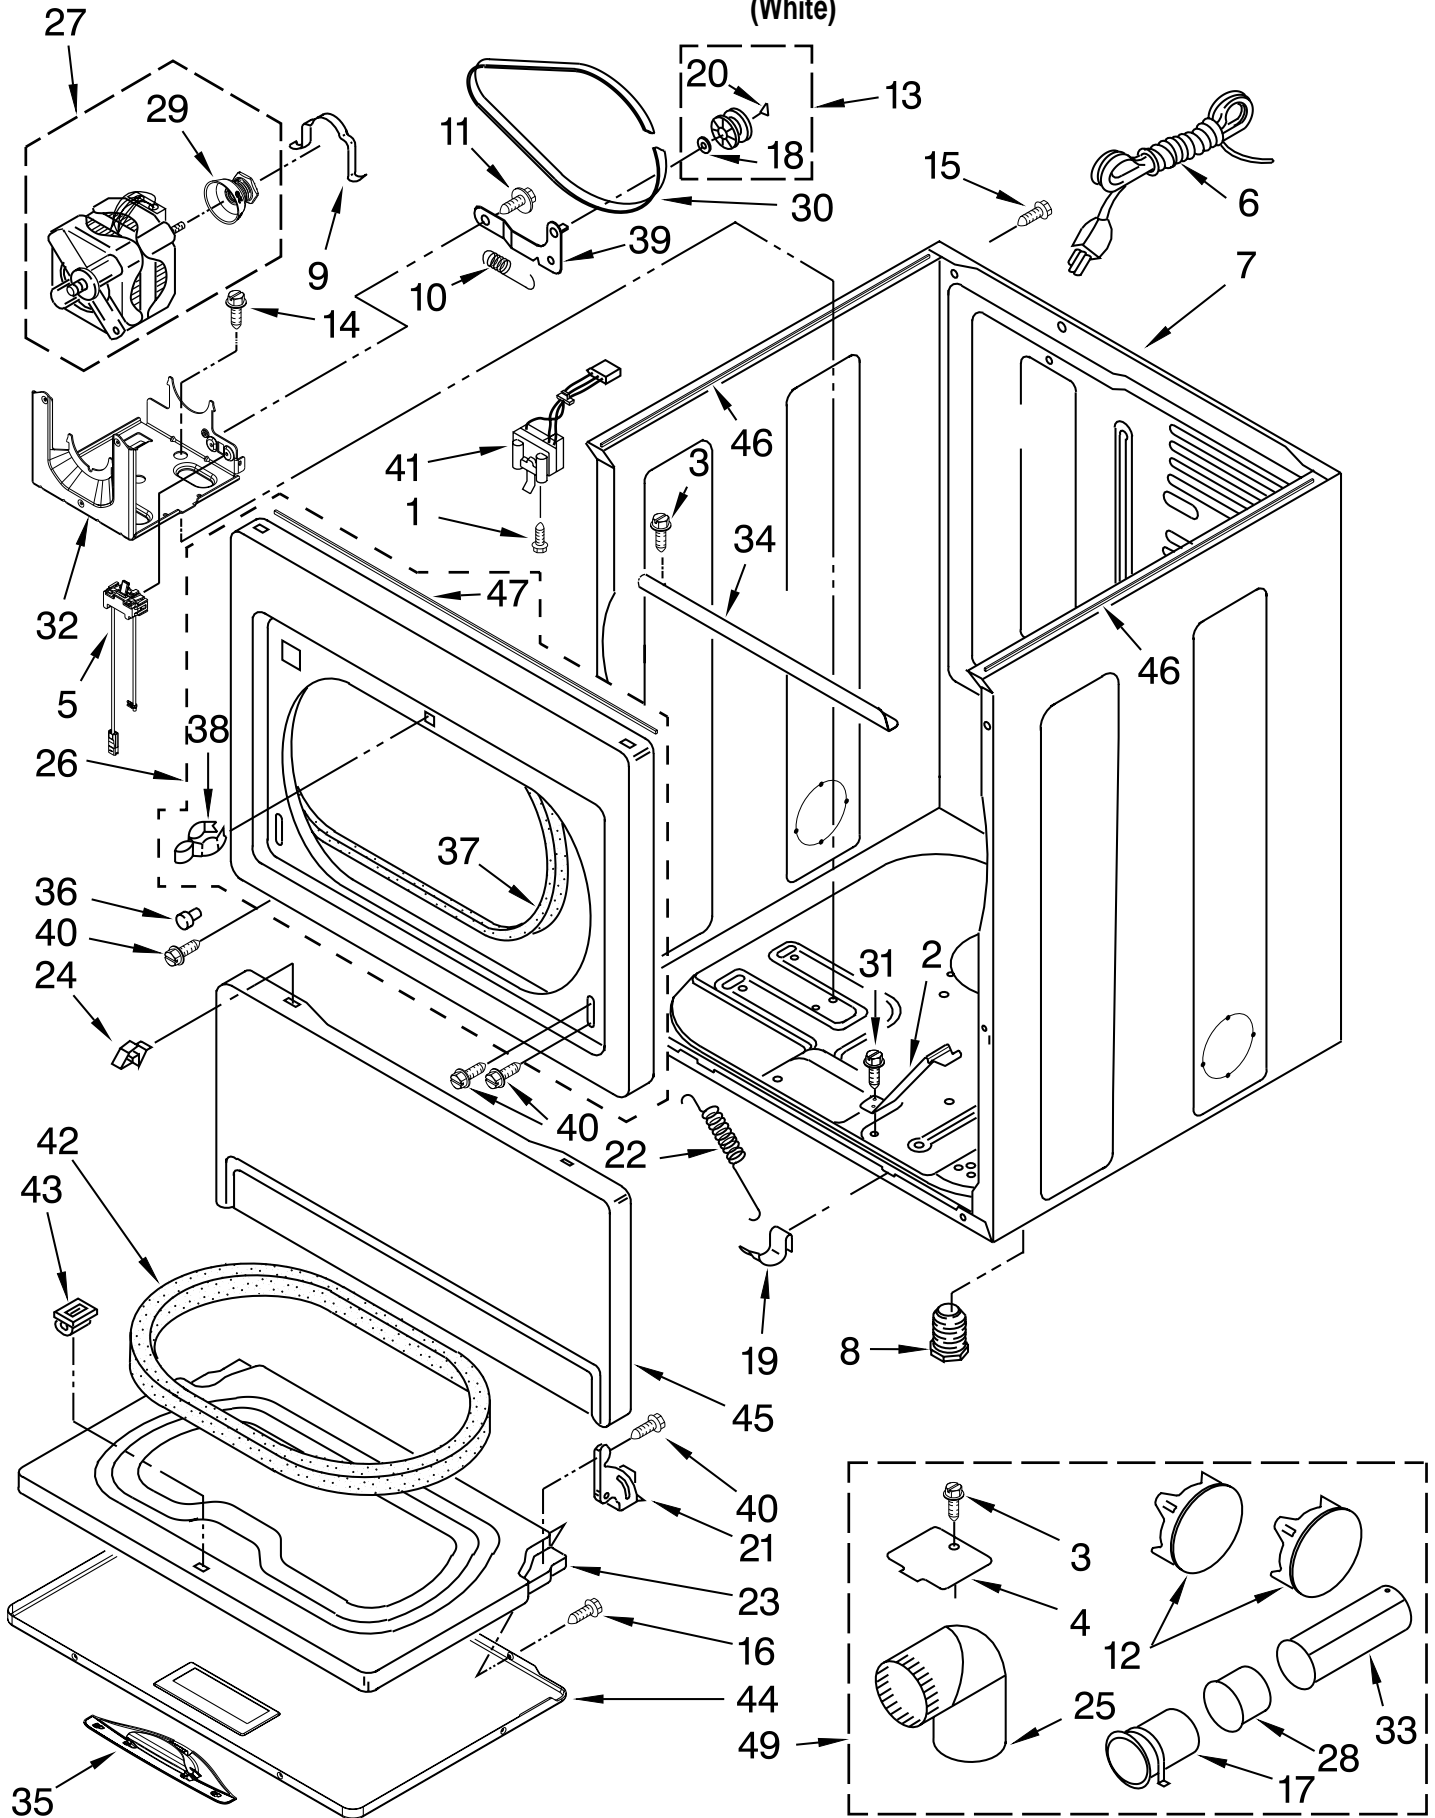

CABINET PARTS

For Models: 7MWGD5550XW1
(White)

FOR ORDERING INFORMATION REFER TO PARTS PRICE LIST

CABINET PARTS

For Models: 7MWGD5550XW1
(White)

Illus. No.	Part No.	DESCRIPTION	Illus. No.	Part No.	DESCRIPTION	Illus. No.	Part No.	DESCRIPTION
1	697773	Screw, 6–20 x 7/8	18	W10121334	Washer, Thrust	37	3387242	Seal, Front Panel
2	8529757	Bracket, Burner	19	W10291934	Clip (2)	38	696144	Strike, Door
3	3390647	Screw, 8–18 x 1/2	20	690997	Tri–Ring	39	3388674	Idler Bracket
4	3394331	Plate, Cover	21	3387560	Hinge, Door (R.H.)	40	3357011	Screw, 10–16 x 1/2
5	W10246525	Switch, Broken Belt		3387559	Hinge, Door (L.H.)	41	3406107	Door Switch Assembly
6	344020	Cord, Power	22	3387565	Spring, Door (2)	42	W10325058	Door Seal
7	8310656	Cabinet	23	8066045	Door, Rear	43	690081	Catch, Door Assembly
8	3392100	Foot, Dryer	24	3388229	Retainer	44	W10279553	Door, Front
	279810	Foot – Optional (Extended Length Package Of 2) (Not Included)	25	49026	4" – 90° Elbow	45	697215	Toe Panel (Includes. Illus. 36)
9	660658	Clamp, Motor (2)	26	697227	Upper Front Panel	46	W10336128	Foam, Cabinet
10	3387374	Spring, Idler	27	8538263	Motor, Assembly 60 HZ.	47	W10312811	Foam Seal
11	3389420	Retainer, Idler	28	8563750	Exhaust Pipe (Short)	Optional Parts Not Included		
12	49252	Plug, Multivent	29	8578220	Pulley, Motor	Dryer Exhaust Kit		
13	3388672	Pulley Assembly	30	3387610	Belt, Drive	(For Side & Bottom Venting)		
14	343641	Screw, 10–16 x 1/2	31	693995	Screw, 8–18 x 3/8			
15	8533971	Screw, Ground	32	W10242878	Bracket, Motor			
16	342055	Screw, 8–18 x 3/8	33	8563749	Exhaust Pipe (Long)			
17	8563747	Exhaust Pipe & Bracket	34	W10236068	Bracket, Cabinet			
			35	W10284093	Handle, Door			
			36	693152	Bumper			
						49 W10331132 Midnight Grey