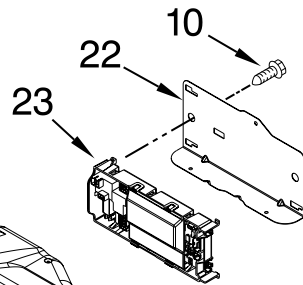

TOP AND CONSOLE PARTS

For Models: 7MWGD5550XW1
(White)

FOR ORDERING INFORMATION REFER TO PARTS PRICE LIST

TOP AND CONSOLE PARTS

For Models: 7MWGD5550XW1
(White)

Illus. No.	Part No.	DESCRIPTION
1		Literature Parts
	W10329763	Installation Instructions
	W10329761	Guide, Use & Care
	W10097033	Tech Sheet
2	W10329788	Panel, Console
3	W10251392	Knob Assembly
4	W10269624	User Interface
5	W10298336	Nut, 8-18 U-Type
6	W10274524	Tensioner
7	W10280079	Seal, Console
8	W10285495	Cable, User Interface
9	W10096969	Panel, Rear Console
10	8533971	Screw, 8-16 x 5/16
11	W10325119	Spacer, Knob
12	W10260246	Top
13	3390647	Screw, 8-18 x 1/2
14	8312709	Clip, Console
15	W10338363	Cover, Terminal Block
16	W10279552	Plug, Upper Rear Panel
17	3390814	Screw, 8-18 x 1/2
18	8536939	Clip, Spring
19	W10253982	Harness, Wiring
20	W10323092	Seal, UI
21	W10219342	Screw, 8-16 x 1/2
22	W10271580	Bracket, Motor
23	W10317636	Control, Electronic
24	W10123956	Panel, Dampening