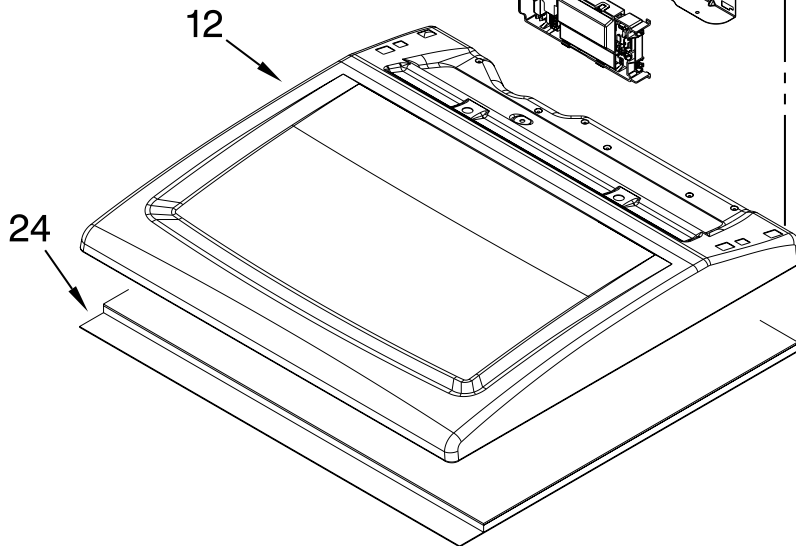

TOP AND CONSOLE PARTS

For Models: 7MWGD5550XW1
(White)

FOR ORDERING INFORMATION REFER TO PARTS PRICE LIST

TOP AND CONSOLE PARTS

For Models: 7MWGD5550XW1
(White)

Illus. No.	Part No.	DESCRIPTION
1		Literature Parts
	W10329763	Installation Instructions
	W10329761	Guide, Use & Care
	W10097033	Tech Sheet
2	W10329788	Panel, Console
3	W10251392	Knob Assembly
4	W10269624	User Interface
5	W10298336	Nut, 8-18 U-Type
6	W10274524	Tensioner
7	W10280079	Seal, Console
8	W10285495	Cable, User Interface
9	W10096969	Panel, Rear Console
10	8533971	Screw, 8-16 x 5/16
11	W10325119	Spacer, Knob
12	W10260246	Top
13	3390647	Screw, 8-18 x 1/2
14	8312709	Clip, Console
15	W10338363	Cover, Terminal Block
16	W10279552	Plug, Upper Rear Panel
17	3390814	Screw, 8-18 x 1/2
18	8536939	Clip, Spring
19	W10253982	Harness, Wiring
20	W10323092	Seal, UI
21	W10219342	Screw, 8-16 x 1/2
22	W10271580	Bracket, Motor
23	W10317636	Control, Electronic
24	W10123956	Panel, Dampening