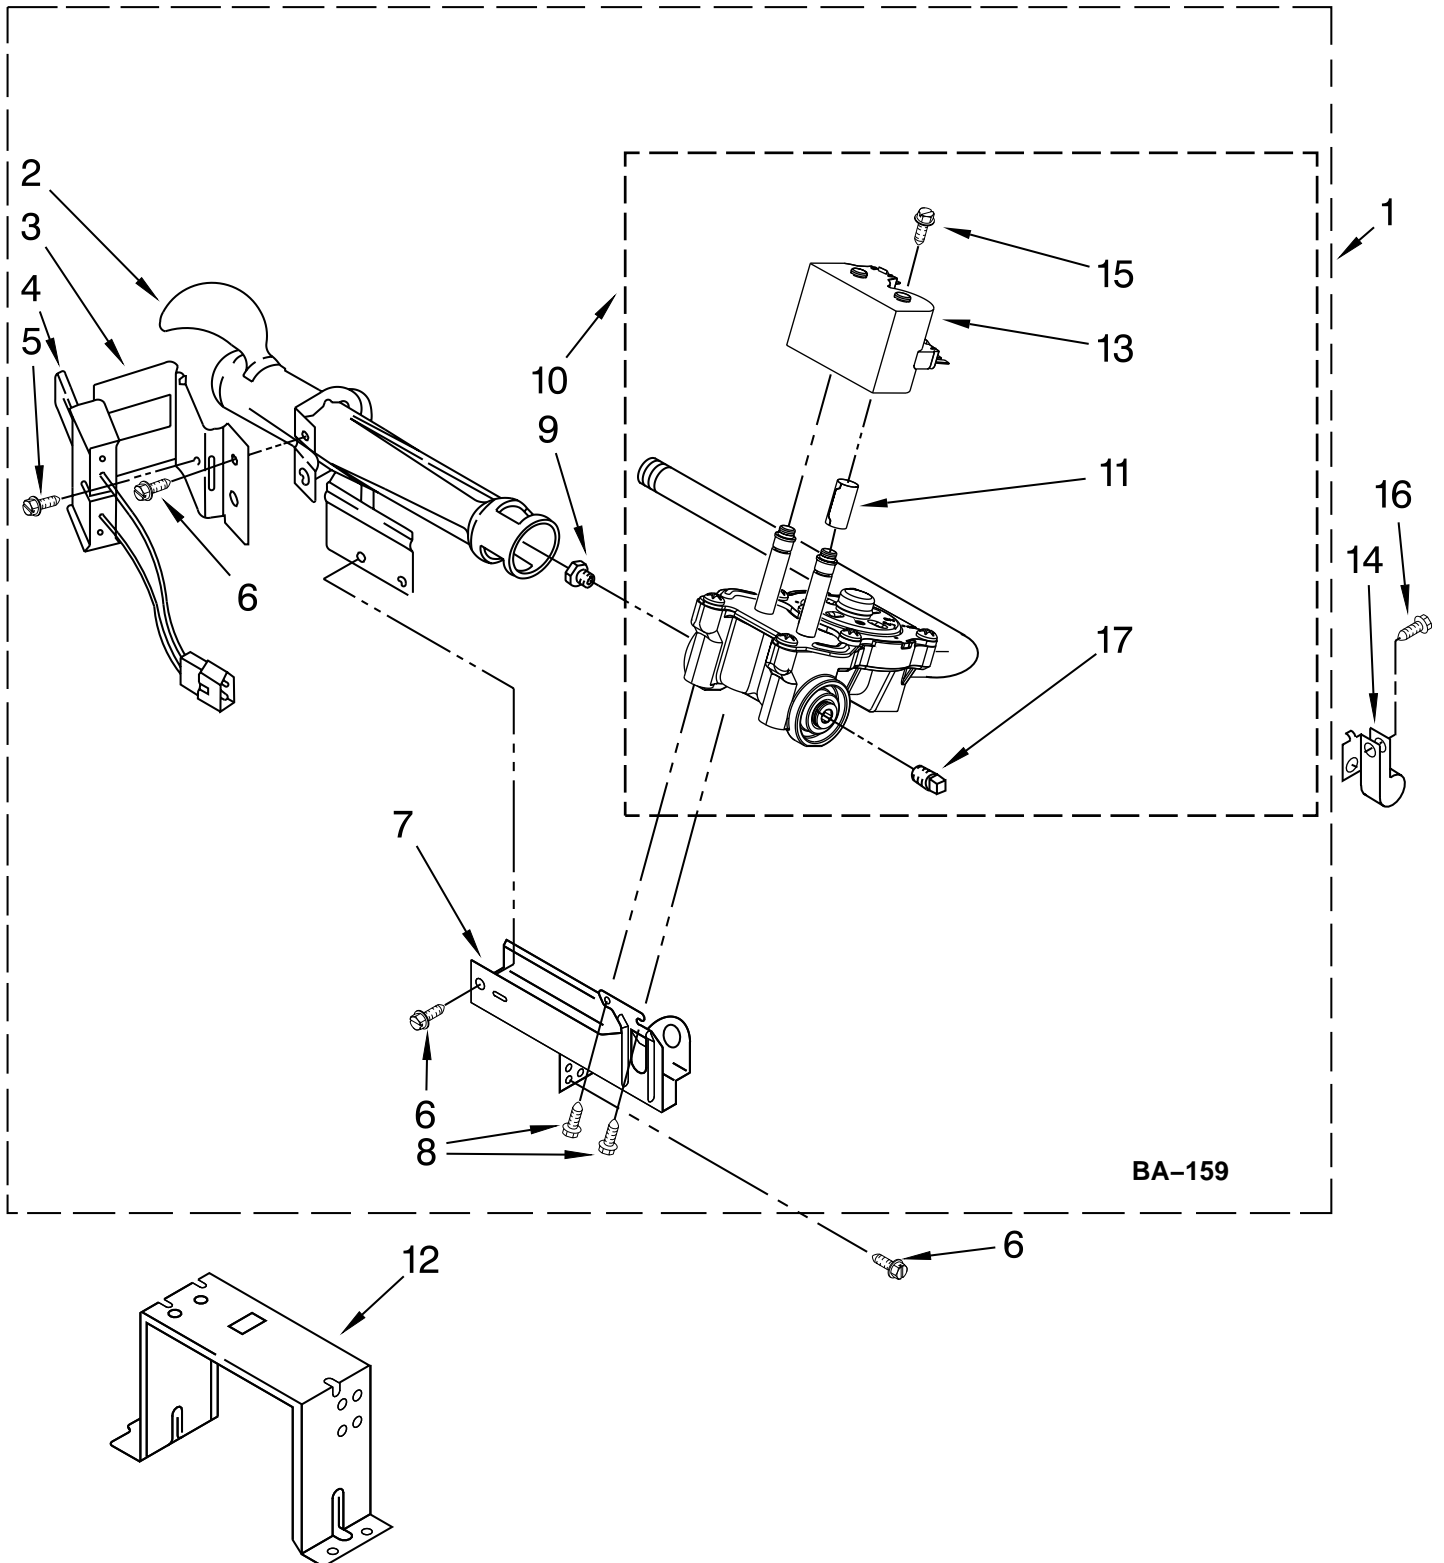

W10293911 BURNER ASSEMBLY

For Models: 7MWGD5550XW1
(White)

USE WITH TYPE 1 – NATURAL, TYPE 2 – MIXED,
AND TYPE 4 – LIQUEFIED PROPANE AND BUTANE GASES

FOR ORDERING INFORMATION REFER TO PARTS PRICE LIST

W10293911 BURNER ASSEMBLY

For Models: 7MWGD5550XW1
(White)

USE WITH TYPE 1 – NATURAL, TYPE 2 – MIXED,
AND TYPE 4 – LIQUEFIED PROPANE AND BUTANE GASES

Illus. No.	Part No.	DESCRIPTION
1	W10293911	Burner Assembly 60 Hz. (Type 1 & 2)
2	688617	Tube, Burner
3	694298	Bracket, Ignitor
4	686590	Ignitor
5	3393909	Screw & Washer (8–32 x 5/8)
6	343641	Screw, 10–16 x 1/2
7	3389871	Base, Burner
8	3387057	Screw, 8–18 x 3/8 (3)
9	15418	Orifice, Burner Type 1
10	W10175144	Valve, Gas 60 Hz. (Complete) (Includes Pipe & Illus. No. 7)
11	W10295524	Sleeve–Magnetic
12	3389889	Bracket, Support
13	W10273784	Coil, 60 Hz.
14	3978776	Clamp, Pipe
15	326049536	Screw, Coil
16	3390647	Screw, 8–18 x 1/2
17	W10295523	Plug, Pipe

Following Parts Not Illustrated

W10293913 Conversion Kit
(Type 1 and 2)
to Type (4) L.P.G.