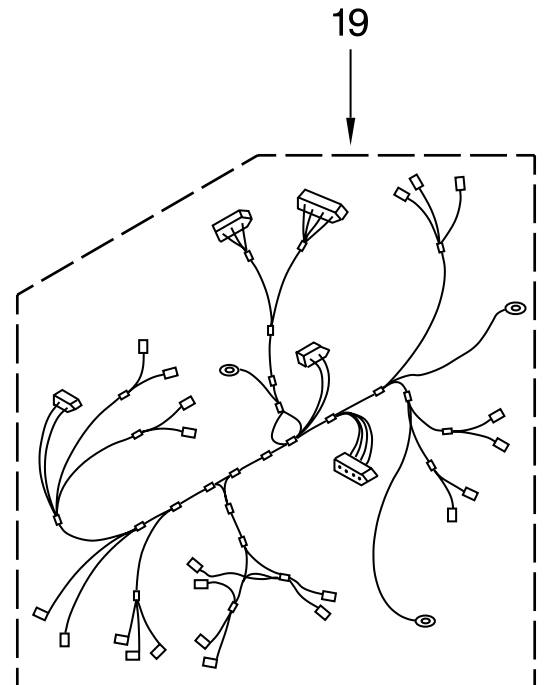

TOP AND CONSOLE PARTS

For Models: 7MWGD5550XW1
(White)

FOR ORDERING INFORMATION REFER TO PARTS PRICE LIST

TOP AND CONSOLE PARTS

For Models: 7MWGD5550XW1
(White)

Illus. No.	Part No.	DESCRIPTION
1		Literature Parts
	W10329763	Installation Instructions
	W10329761	Guide, Use & Care
	W10097033	Tech Sheet
2	W10329788	Panel, Console
3	W10251392	Knob Assembly
4	W10269624	User Interface
5	W10298336	Nut, 8-18 U-Type
6	W10274524	Tensioner
7	W10280079	Seal, Console
8	W10285495	Cable, User Interface
9	W10096969	Panel, Rear Console
10	8533971	Screw, 8-16 x 5/16
11	W10325119	Spacer, Knob
12	W10260246	Top
13	3390647	Screw, 8-18 x 1/2
14	8312709	Clip, Console
15	W10338363	Cover, Terminal Block
16	W10279552	Plug, Upper Rear Panel
17	3390814	Screw, 8-18 x 1/2
18	8536939	Clip, Spring
19	W10253982	Harness, Wiring
20	W10323092	Seal, UI
21	W10219342	Screw, 8-16 x 1/2
22	W10271580	Bracket, Motor
23	W10317636	Control, Electronic
24	W10123956	Panel, Dampening