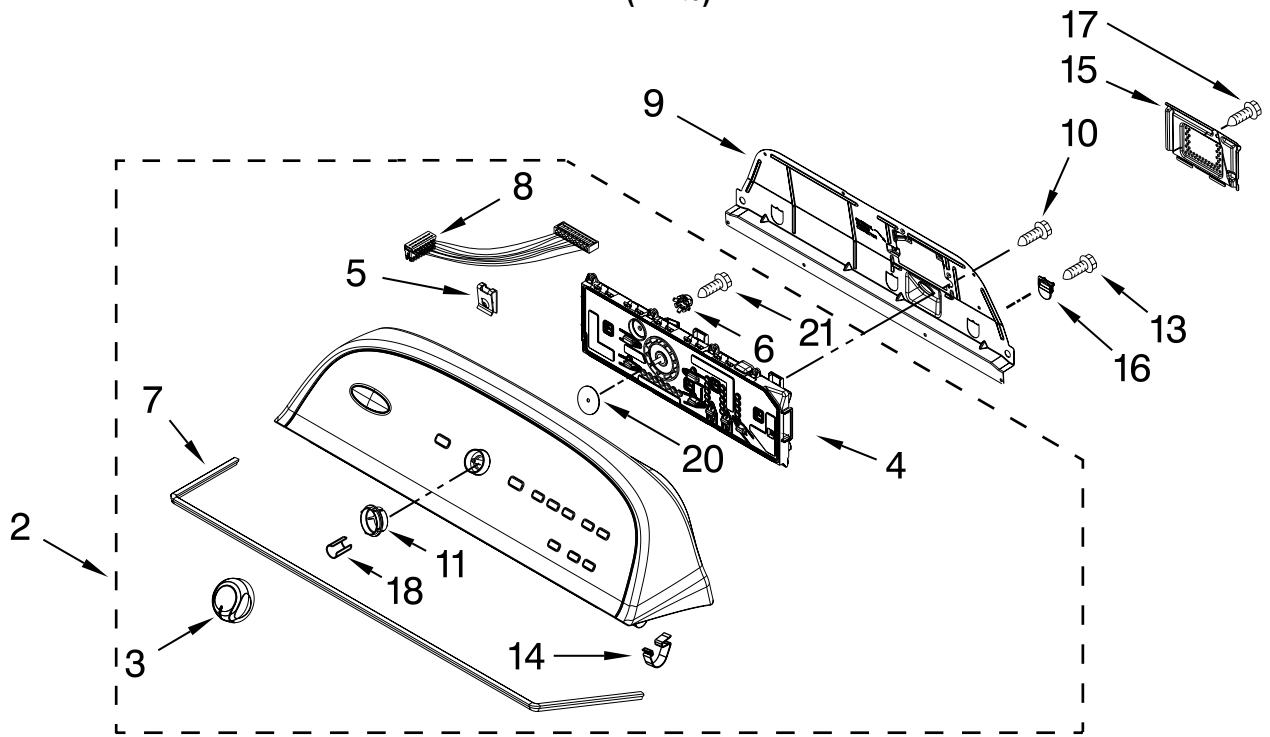

TOP AND CONSOLE PARTS

For Models: 7MWGD5550XW1
(White)

FOR ORDERING INFORMATION REFER TO PARTS PRICE LIST

TOP AND CONSOLE PARTS

For Models: 7MWGD5550XW1
(White)

Illus. No.	Part No.	DESCRIPTION
1		Literature Parts
	W10329763	Installation Instructions
	W10329761	Guide, Use & Care
	W10097033	Tech Sheet
2	W10329788	Panel, Console
3	W10251392	Knob Assembly
4	W10269624	User Interface
5	W10298336	Nut, 8-18 U-Type
6	W10274524	Tensioner
7	W10280079	Seal, Console
8	W10285495	Cable, User Interface
9	W10096969	Panel, Rear Console
10	8533971	Screw, 8-16 x 5/16
11	W10325119	Spacer, Knob
12	W10260246	Top
13	3390647	Screw, 8-18 x 1/2
14	8312709	Clip, Console
15	W10338363	Cover, Terminal Block
16	W10279552	Plug, Upper Rear Panel
17	3390814	Screw, 8-18 x 1/2
18	8536939	Clip, Spring
19	W10253982	Harness, Wiring
20	W10323092	Seal, UI
21	W10219342	Screw, 8-16 x 1/2
22	W10271580	Bracket, Motor
23	W10317636	Control, Electronic
24	W10123956	Panel, Dampening