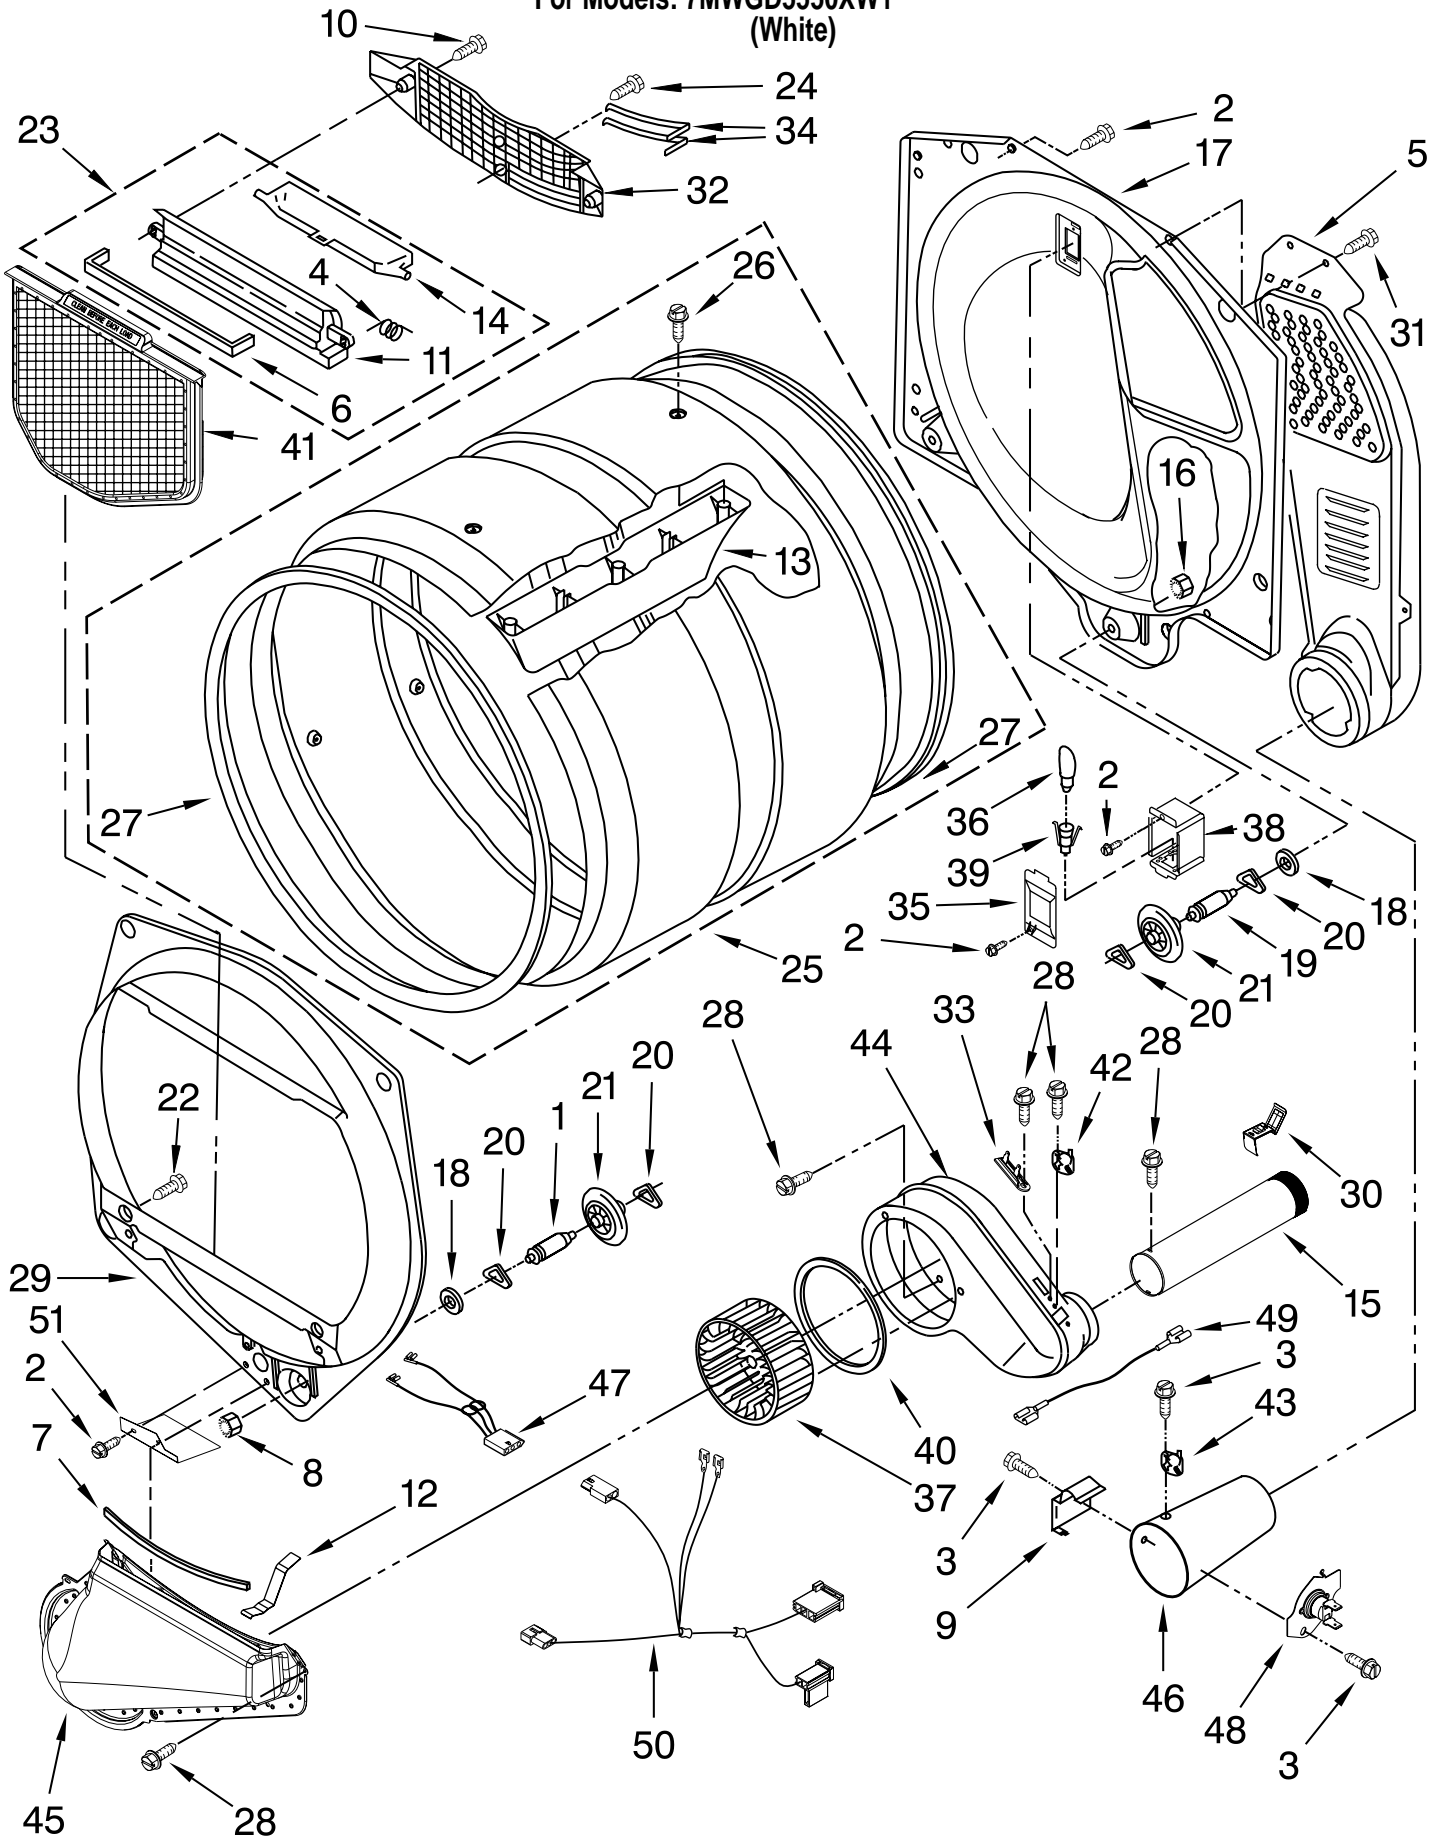

BULKHEAD PARTS

For Models: 7MWGD5550XW1
(White)

FOR ORDERING INFORMATION REFER TO PARTS PRICE LIST

BULKHEAD PARTS

For Models: 7MWGD5550XW1
(White)

Illus. No.	Part No.	DESCRIPTION	Illus. No.	Part No.	DESCRIPTION	Illus. No.	Part No.	DESCRIPTION
1	W10359271	Shaft, Drum Roller (R.H.) Threads	17	8520836	Bulkhead, Rear	35	3402841	Lens, Drum Light
2	3390647	Screw, 8-18 x 1/2	18	3387459	Washer, Support	36	3406124	Bulb, Light
3	90767	Screw, 8-18 x 3/8	19	W10359272	Shaft, Roller Drum (L.H.) Threads	37	697772	Wheel, Blower
4	3394986	Spring, Lint Screen Door	20	690997	Ring, Tri	38	8578825	Bracket, Light
5	W10293765	Air Duct Assembly	21	W10314171	Roller, Support	39	W10214261	Socket, Assembly
6	697813	Seal, Outlet Housing	22	695240	Screw, 8-18 x 1/2	40	697770	Seal, Cover Plate
7	697814	Seal, Drum Front	23	W10153423	Outlet Housing Assembly	41	W10049370	Lint Screen
8	3934666	Nut, 3/8 x 16(R.H.)	24	359625	Screw, 8-18 x 1/2	42	8577274	Thermostat, Internal Bias
9	338906	Sensor, Radiant	25	8318215	Complete Drum Assembly	43	3391912	Thermostat, High-Limit (255)
10	3387230	Screw, 10-16 x 3/16	26	W10219342	Screw, 8-16 x 3/4	44	8544362	Housing, Blower
11	W10153414	Housing, Outlet	27	W10166807	Seal, Drum	45	8066168	Lint Duct Assembly
12	W10345456	Clip, Spring	28	8533971	Screw	46	8573824	Funnel, Burner
13	697693	Baffle, Drum	29	697557	Bulkhead, Front	47	W10298258	Harness, Sensor
14	W10153413	Door, Lint Screen	30	8572105	Clip, Exhaust	48	8573713	Thermal, Cutoff
15	8066224	Exhaust Pipe	31	489463	Screw	49	3401707	Jumper, TCO-High Limit
16	W10001120	Nut, 3/8-16 (L.H.)	32	W10153412	Grille, Outlet	50	W10305870	Harness, Gas
			33	3392519	Thermal Fuse	51	W10128629	Shield, Blower Housing
			34	3387223	Electrode, Sensor			

FOR ORDERING INFORMATION REFER TO PARTS PRICE LIST