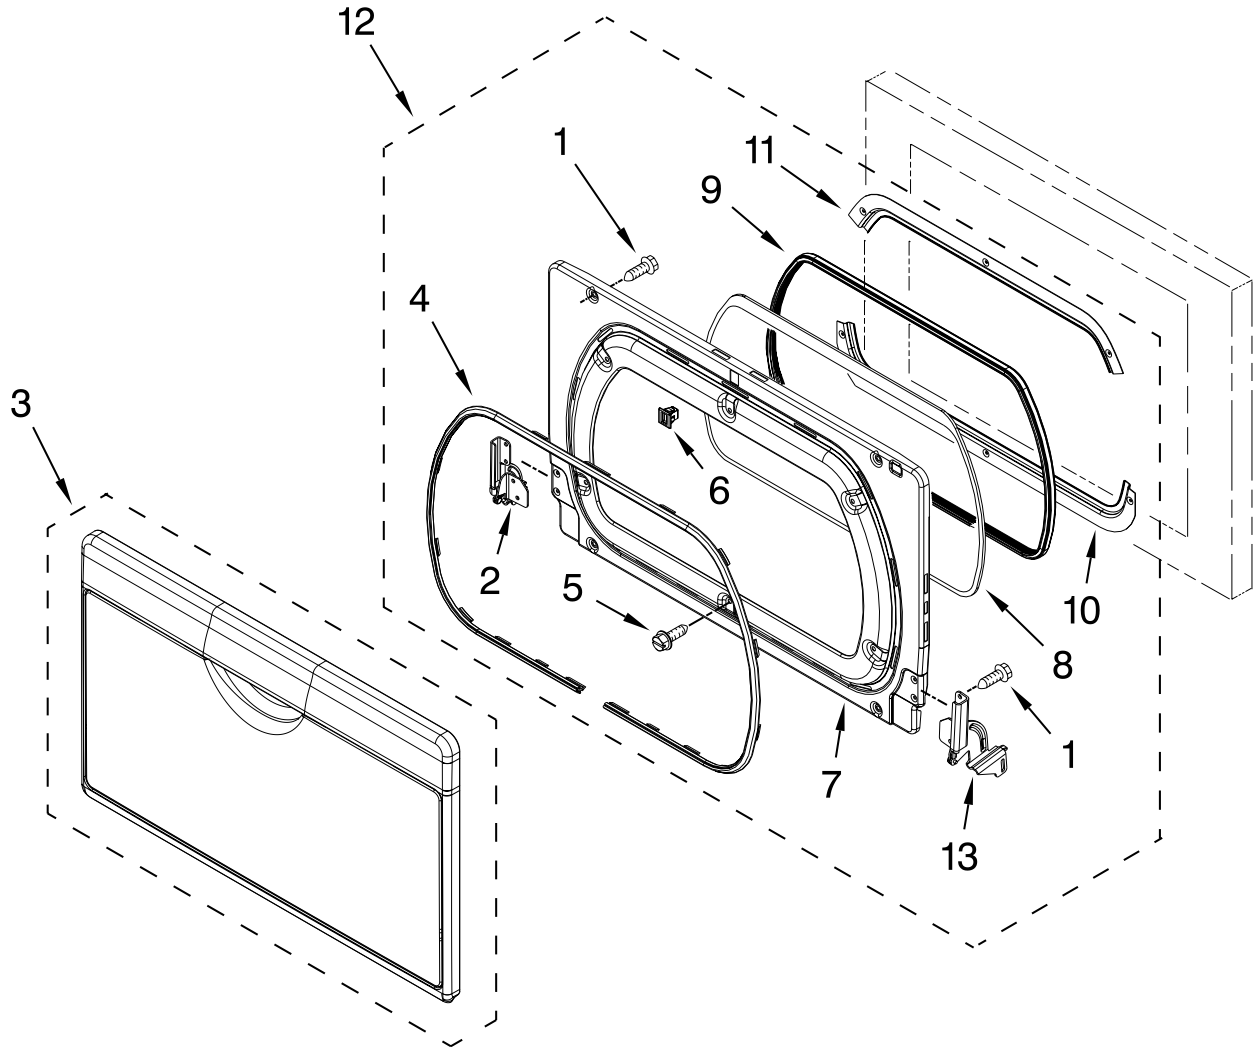

Following Parts Not Illustrated

W10293913 Conversion Kit
(Type 1 and 2)
to Type (4) L.P.G.

DOOR PARTS

For Model: 7MWGD5700YW1
(White)

Illus. No.	Part No.	DESCRIPTION
1	3357011	Screw, 10-16 x 1/2
2	W10284140	Hinge, Door (L.H.)
3	W10284124	Outer Door Assembly
4	W10284123	Seal, Door
5	3393258	Screw, 10-16 X 1/2