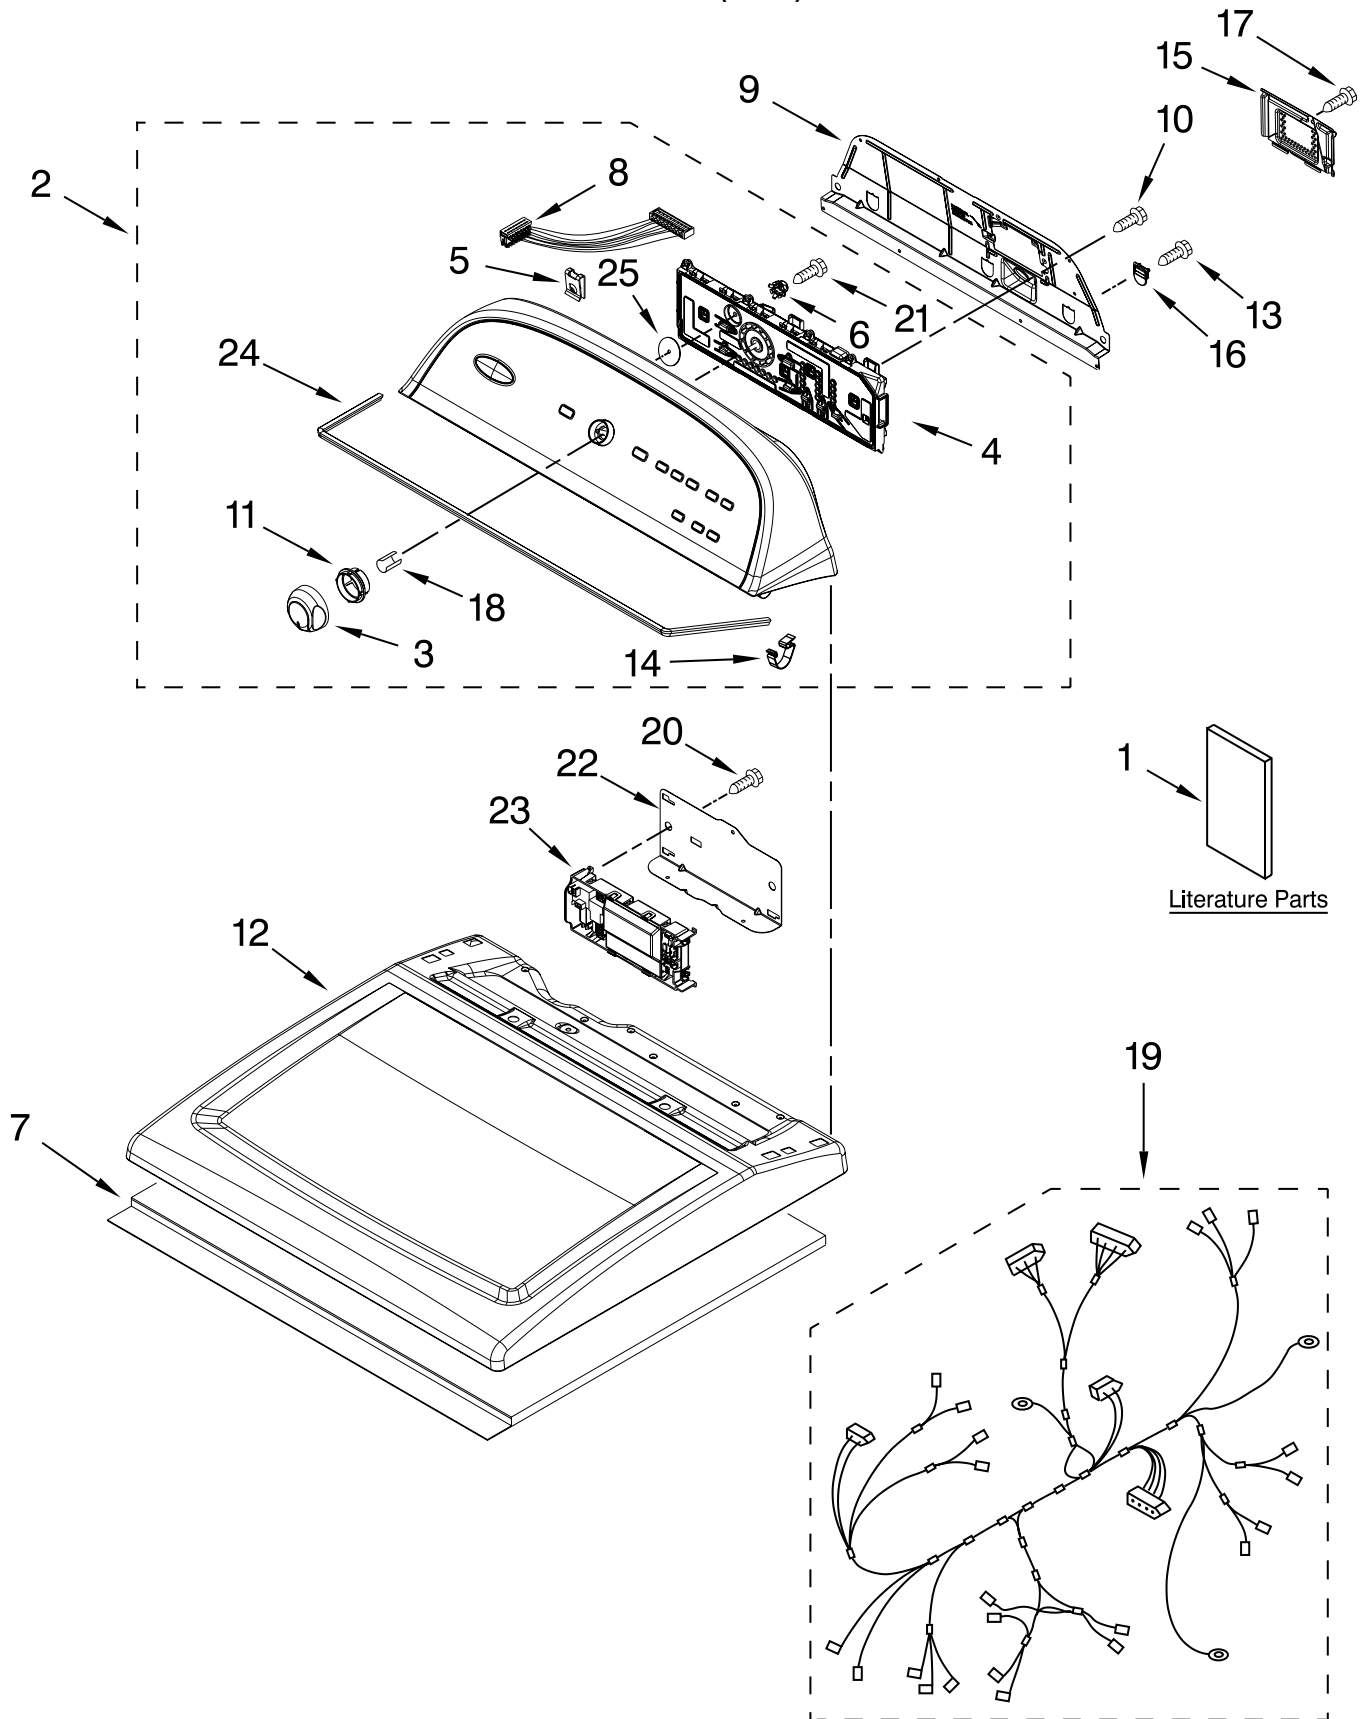

TOP AND CONSOLE PARTS

For Model: 7MWGD5700YW1

(White)

27" GAS DRYER

FOR ORDERING INFORMATION REFER TO PARTS PRICE LIST

TOP AND CONSOLE PARTS

For Model: 7MWGD5700YW1

(White)

Illus. No.	Part No.	DESCRIPTION
1		Literature Parts
	W10329763	Installation Instructions
	W10368975	Guide, Use & Care
	W10097034	Tech Sheet
2	W10348758	Console Assembly
3	W10251392	Knob Assembly (Includes No. 18)
4	W10269626	User Interface
5	W10298336	Nut, 8-18 U-Type
6	W10274524	Tensioner
7	W10123956	Sound Absorber
8	W10285494	Cable, User Interface
9	W10096969	Panel, Rear Console
10	693995	Screw, 8-16 x 3/8
11	W10325119	Spacer, Knob
12	W10260246	Top
13	3390647	Screw, 8-18 x 1/2
14	8312709	Clip, Console
15	W10338363	Cover, Terminal Block
16	W10279552	Plug, Upper Rear Panel
17	3390814	Screw, 8-18 x 1/2
18	8536939	Clip, Spring
19	W10287253	Harness, Wiring
20	W10298336	Screw
21	W10219342	Screw, 8-16 x 1/2
22	W10271580	Bracket, Motor
23	W10214008	Control, Electronic
24	W10280079	Seal, Console
25	W10323092	Seal, UI