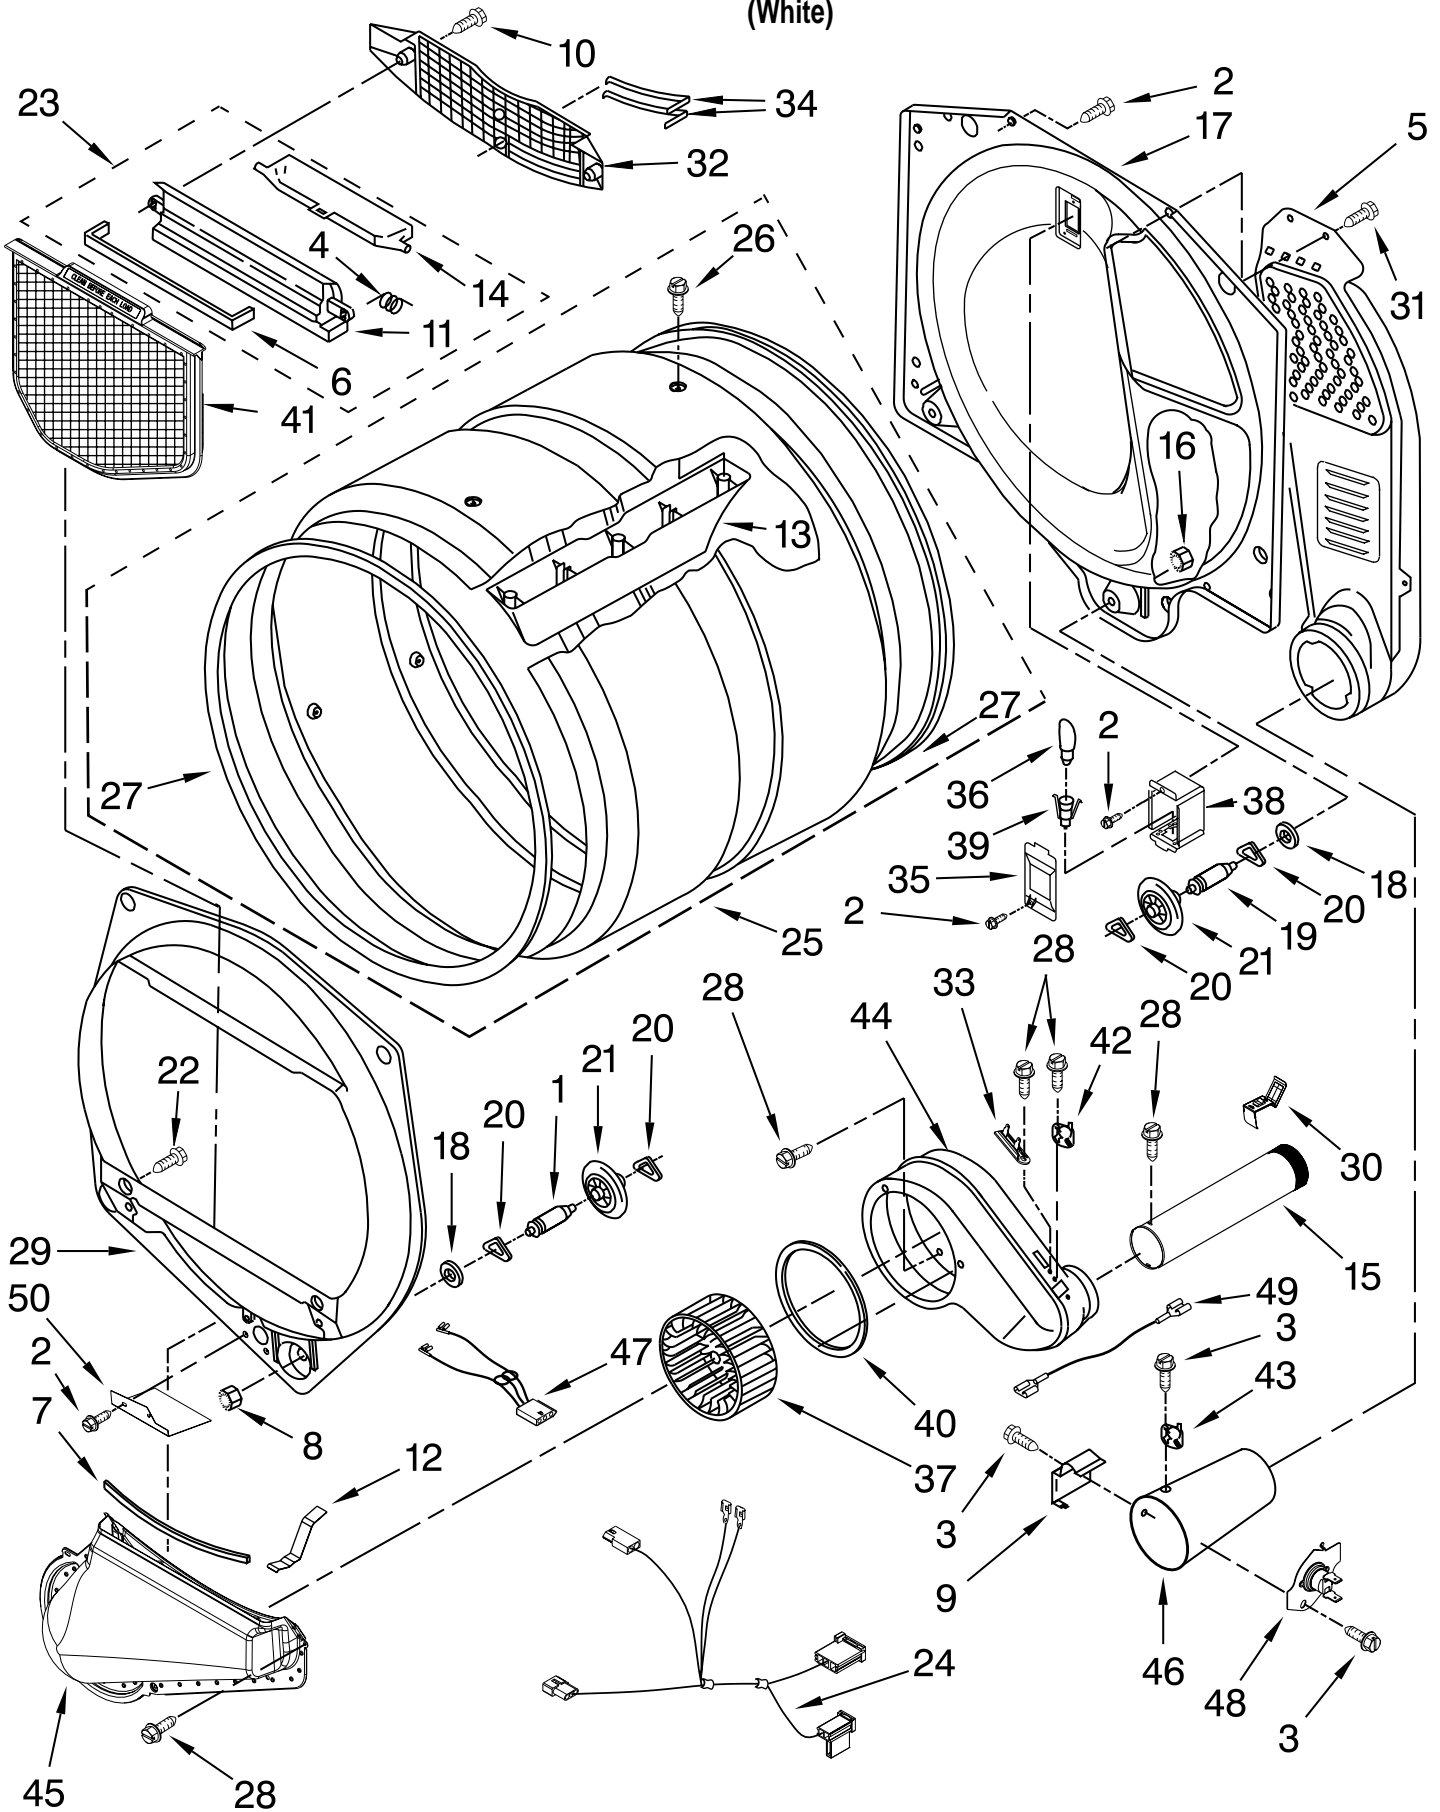

BULKHEAD PARTS

For Model: 7MWGD5700YW1

(White)

FOR ORDERING INFORMATION REFER TO PARTS PRICE LIST

BULKHEAD PARTS

For Model: 7MWGD5700YW1

(White)

Illus. No.	Part No.	DESCRIPTION	Illus. No.	Part No.	DESCRIPTION	Illus. No.	Part No.	DESCRIPTION
1	W10359271	Shaft, Drum Roller (R.H.) Thread	16	W10001120	Nut, 3/8-16 (L.H.)	35	3402841	Lens, Drum Light
2	3390647	Screw, 8-18 x 1/2	17	8520836	Bulkhead, Rear	36	3406124	Bulb, Light
3	90767	Screw, 8-18 x 3/8	18	3387459	Washer, Support	37	697772	Wheel, Blower
4	3394986	Spring, Lint Screen Door	19	W10359272	Shaft, Drum Roller (L.H.) Thread	38	8578825	Bracket, Light
5	W10293765	Air Duct Assembly	20	690997	Ring, Tri	39	W10214261	Socket, Assembly
6	697813	Seal, Outlet Housing	21	W10314171	Roller, Support	40	697770	Seal, Cover Plate
7	697814	Seal, Drum Front	22	695240	Screw, 8-18 x 1/2	41	W10049370	Lint Screen
8	3934666	Nut, 3/8 x 16 (R.H.)	23	W10153423	Outlet Housing Assembly	42	8577274	Thermostat, Internal Bias
9	338906	Sensor, Radiant	24	W10305870	Harness, Gas	43	3391912	Thermostat, High-Limit (255)
10	3387230	Screw, 10-16 x 3/16	25	8318215	Complete Drum Assembly	44	8544362	Housing, Blower
11	W10153414	Housing, Outlet	26	W10219342	Screw, 8-16 x 3/4	45	8066168	Lint Duct Assembly
12	W10345456	Clip, Spring	27	W10166807	Seal, Drum	46	8573824	Funnel, Burner
13	697693	Baffle, Drum	28	693995	Screw, 8-16 X 3/8	47	W10298258	Harness, Sensor
14	W10153413	Door, Lint Screen	29	697557	Bulkhead, Front	48	8573713	Thermal, Cutoff
15	8066224	Exhaust Pipe	30	8572105	Clip, Exhaust	49	3401707	Jumper, TCO Hi-Limit
			31	489463	Screw	50	W10128629	Shield, Blower Housing
			32	W10153412	Grille, Outlet			
			33	3392519	Thermal Fuse			
			34	3387223	Electrode, Sensor