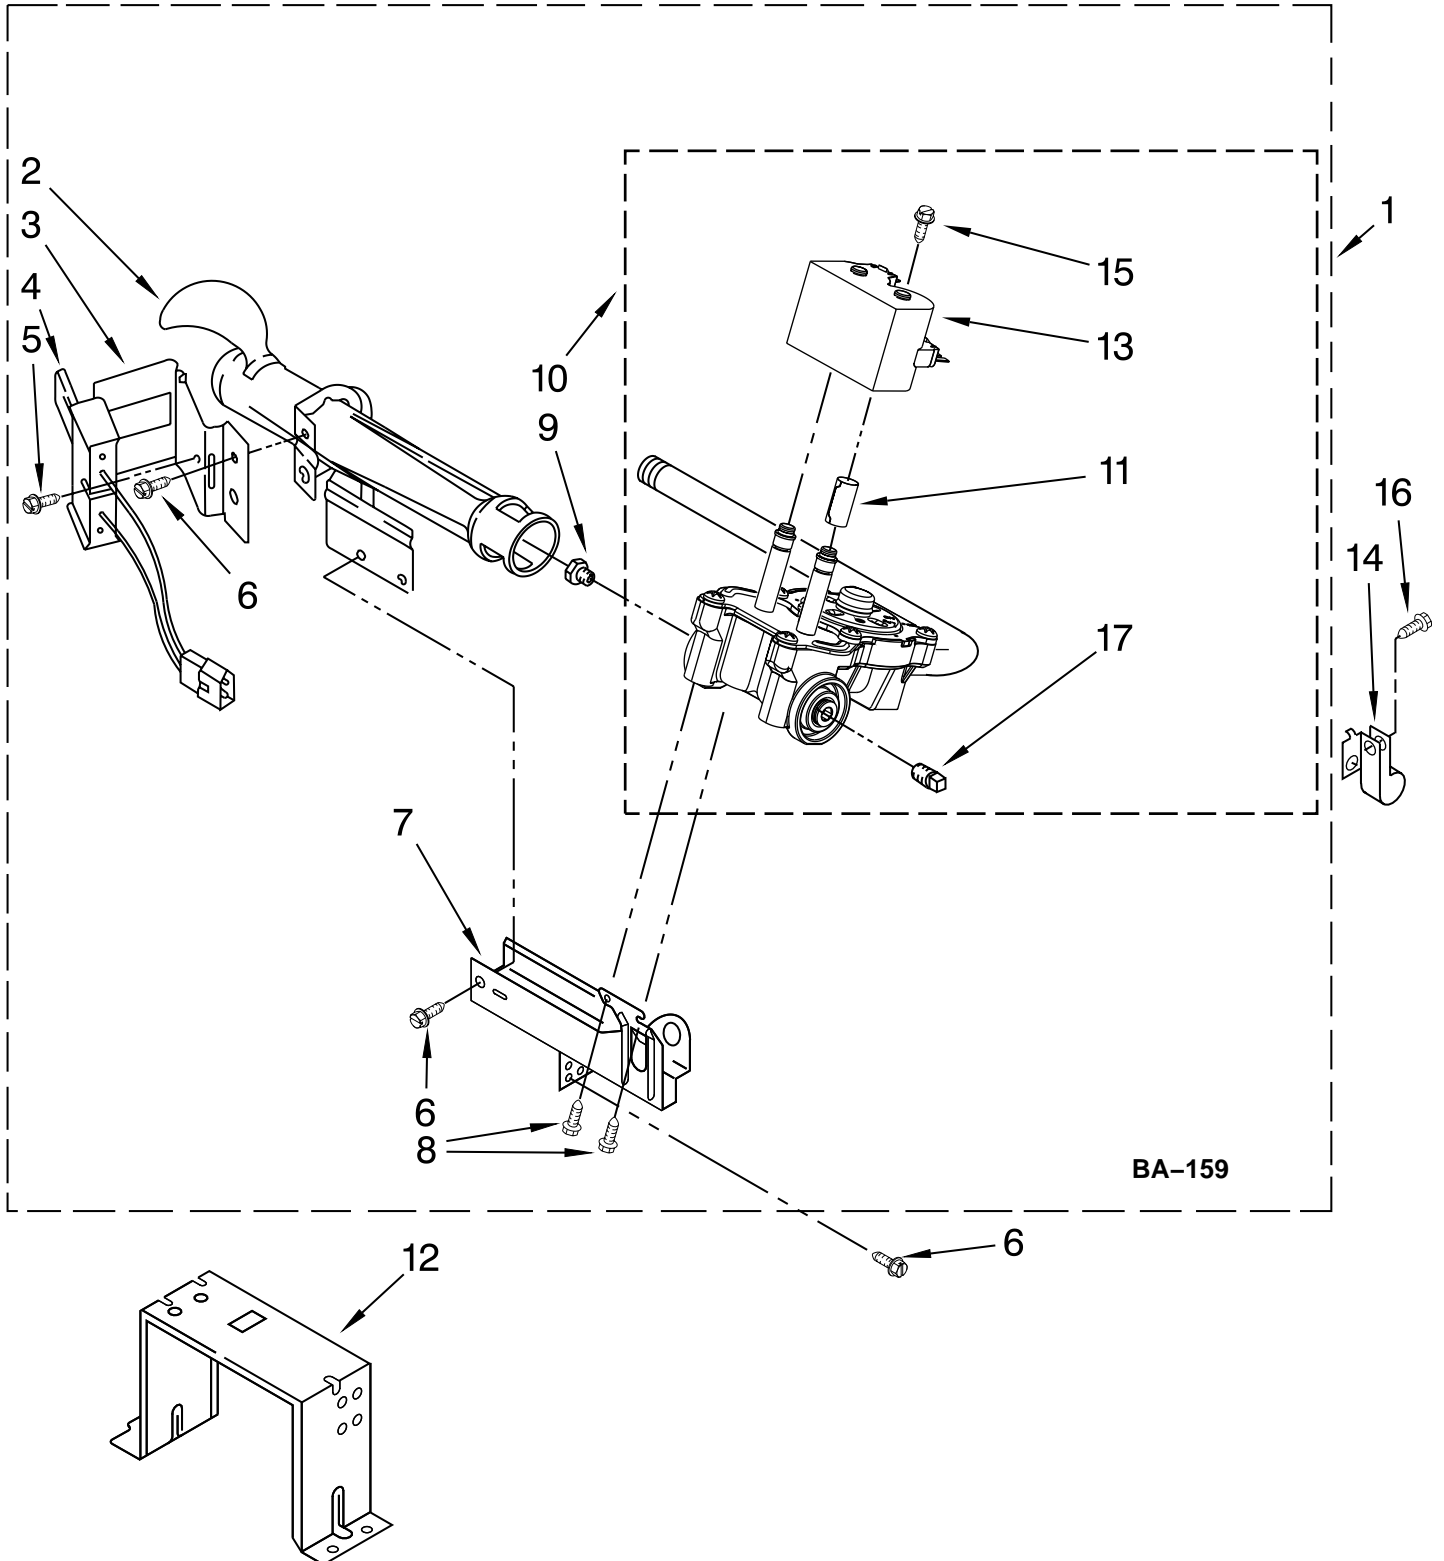

W10293911 BURNER ASSEMBLY

For Model: 7MWGD5700YW1

(White)

USE WITH TYPE 1 – NATURAL, TYPE 2 – MIXED,
AND TYPE 4 – LIQUEFIED PROPANE AND BUTANE GASES

FOR ORDERING INFORMATION REFER TO PARTS PRICE LIST

W10293911 BURNER ASSEMBLY

For Model: 7MWGD5700YW1

(White)

USE WITH TYPE 1 – NATURAL, TYPE 2 – MIXED,
AND TYPE 4 – LIQUEFIED PROPANE AND BUTANE GASES

Illus. No.	Part No.	DESCRIPTION
1	W10293911	Burner Assembly 60 Hz. (Type 1 & 2)
2	688617	Tube, Burner
3	694298	Bracket, Ignitor
4	686590	Ignitor
5	3393909	Screw & Washer (8–32 x 5/8)
6	343641	Screw, 10–16 x 1/2
7	3389871	Base, Burner
8	3387057	Screw, 8–18 x 3/8 (3)
9	15418	Orifice, Burner Type 1
10	W10175144	Valve, Gas 60 Hz. (Complete) (Includes Pipe & Illus. No. 7)
11	W10295524	Sleeve–Magnetic
12	3389889	Bracket, Support
13	W10273784	Coil, 60 Hz.
14	3978776	Clamp, Pipe
15	326049536	Screw, Coil
16	3390647	Screw, 8–18 x 1/2
17	W10295523	Plug, Pipe

Following Parts Not Illustrated

W10293913 Conversion Kit
(Type 1 and 2)
to Type (4) L.P.G.