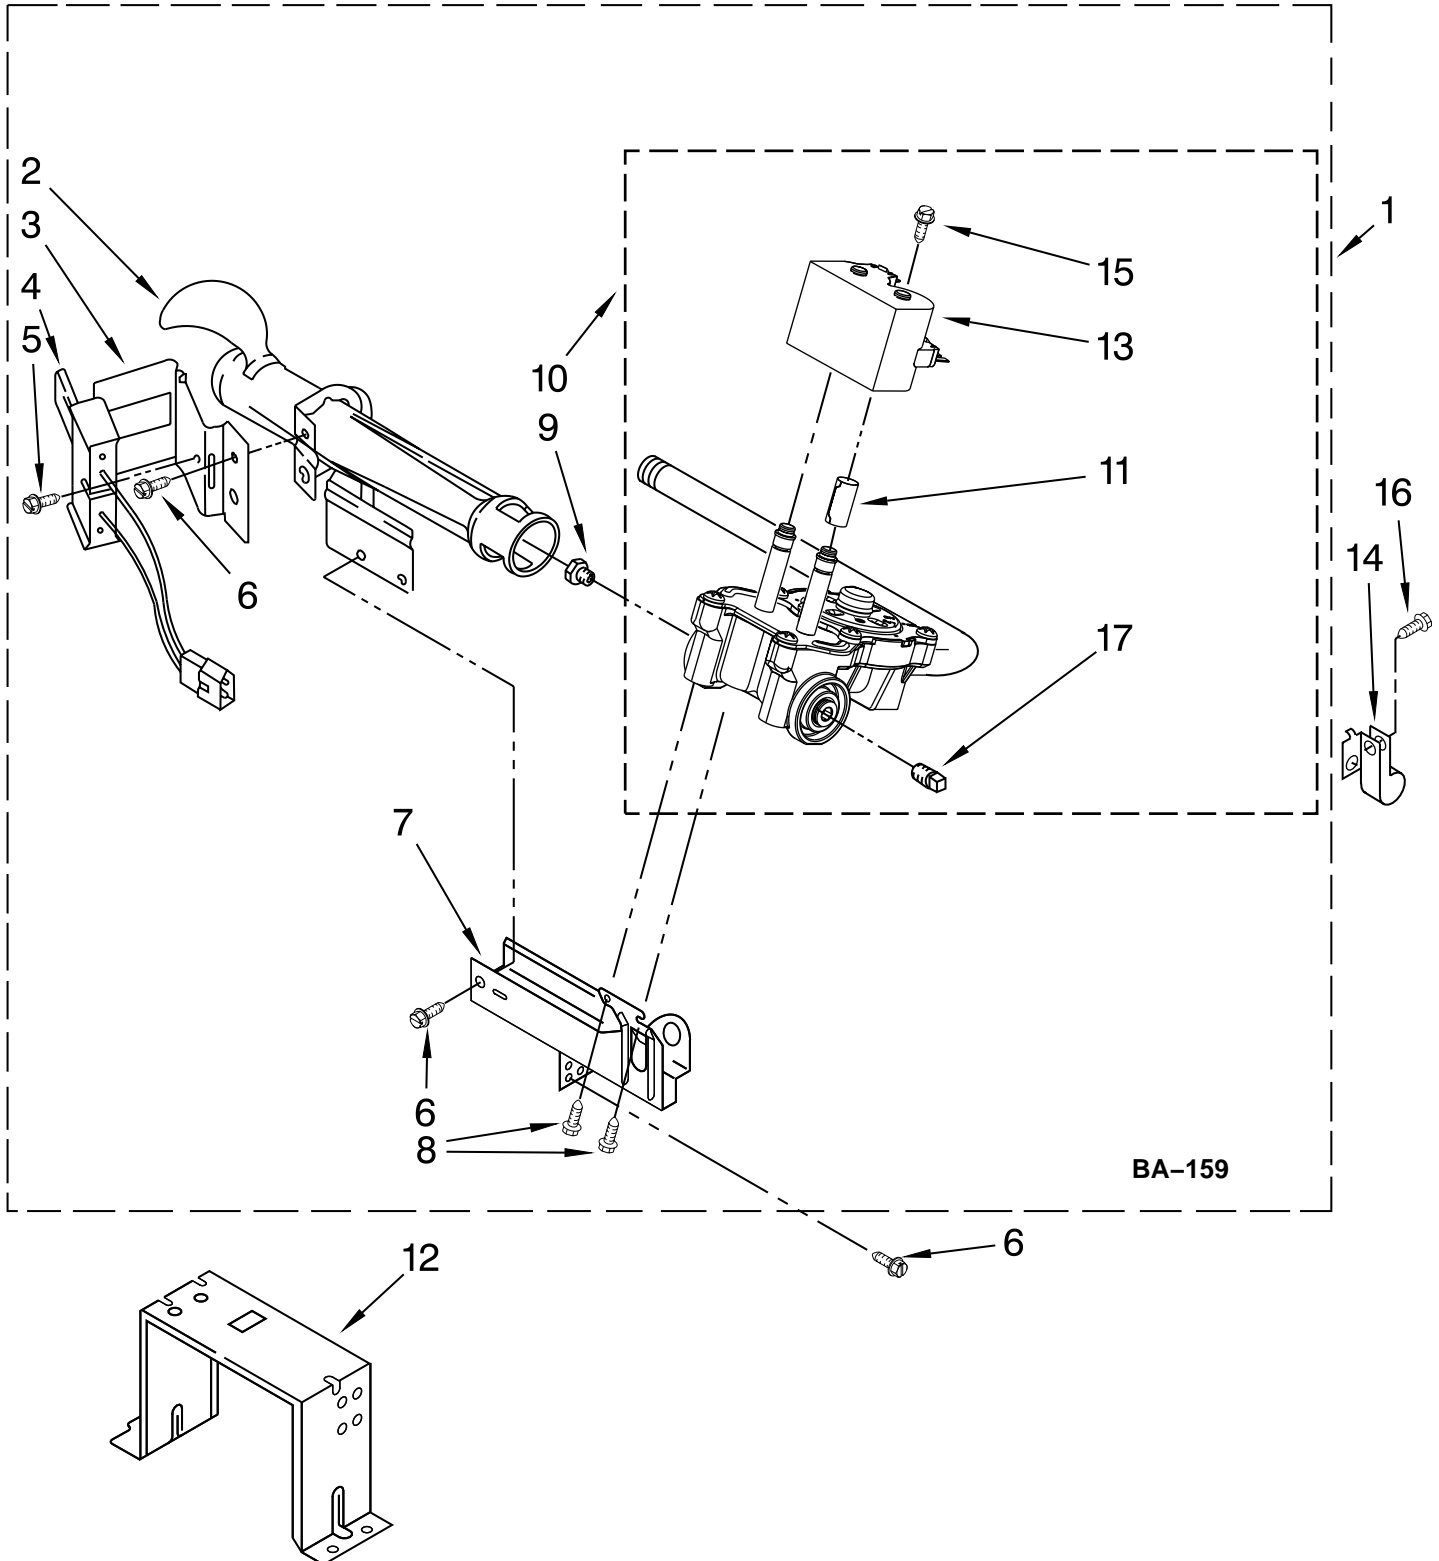

W10293911 BURNER ASSEMBLY

For Models: 110.76002011

(White)

USE WITH TYPE 1 – NATURAL, TYPE 2 – MIXED,
AND TYPE 4 – LIQUEFIED PROPANE AND BUTANE GASES

W10293911 BURNER ASSEMBLY

For Models: 110.76002011

(White)

USE WITH TYPE 1 – NATURAL, TYPE 2 – MIXED,
AND TYPE 4 – LIQUEFIED PROPANE AND BUTANE GASES

Illus. No.	Part No.	DESCRIPTION
1	W10293911	Burner Assembly 60 Hz. (Type 1 & 2)
2	688617	Tube, Burner
3	694298	Bracket, Ignitor
4	686590	Ignitor
5	3393909	Screw & Washer (8–32 x 5/8)
6	343641	Screw, 10–16 x 1/2
7	3389871	Base, Burner
8	3387057	Screw, 8–18 x 3/8 (3)
9	15418	Orifice, Burner Type 1
10	W10175144	Valve, Gas 60 Hz. (Complete) (Includes Pipe & Illus. No. 7)
11	W10295524	Sleeve–Magnetic
12	3389889	Bracket, Support
13	W10273784	Coil, 60 Hz.
14	3978776	Clamp, Pipe
15	326049536	Screw, Coil
16	3390647	Screw, 8–18 x 1/2
17	W10295523	Plug, Pipe

Following Parts Not Illustrated

W10293913 Conversion Kit
(Type 1 and 2)
to Type (4) L.P.G.