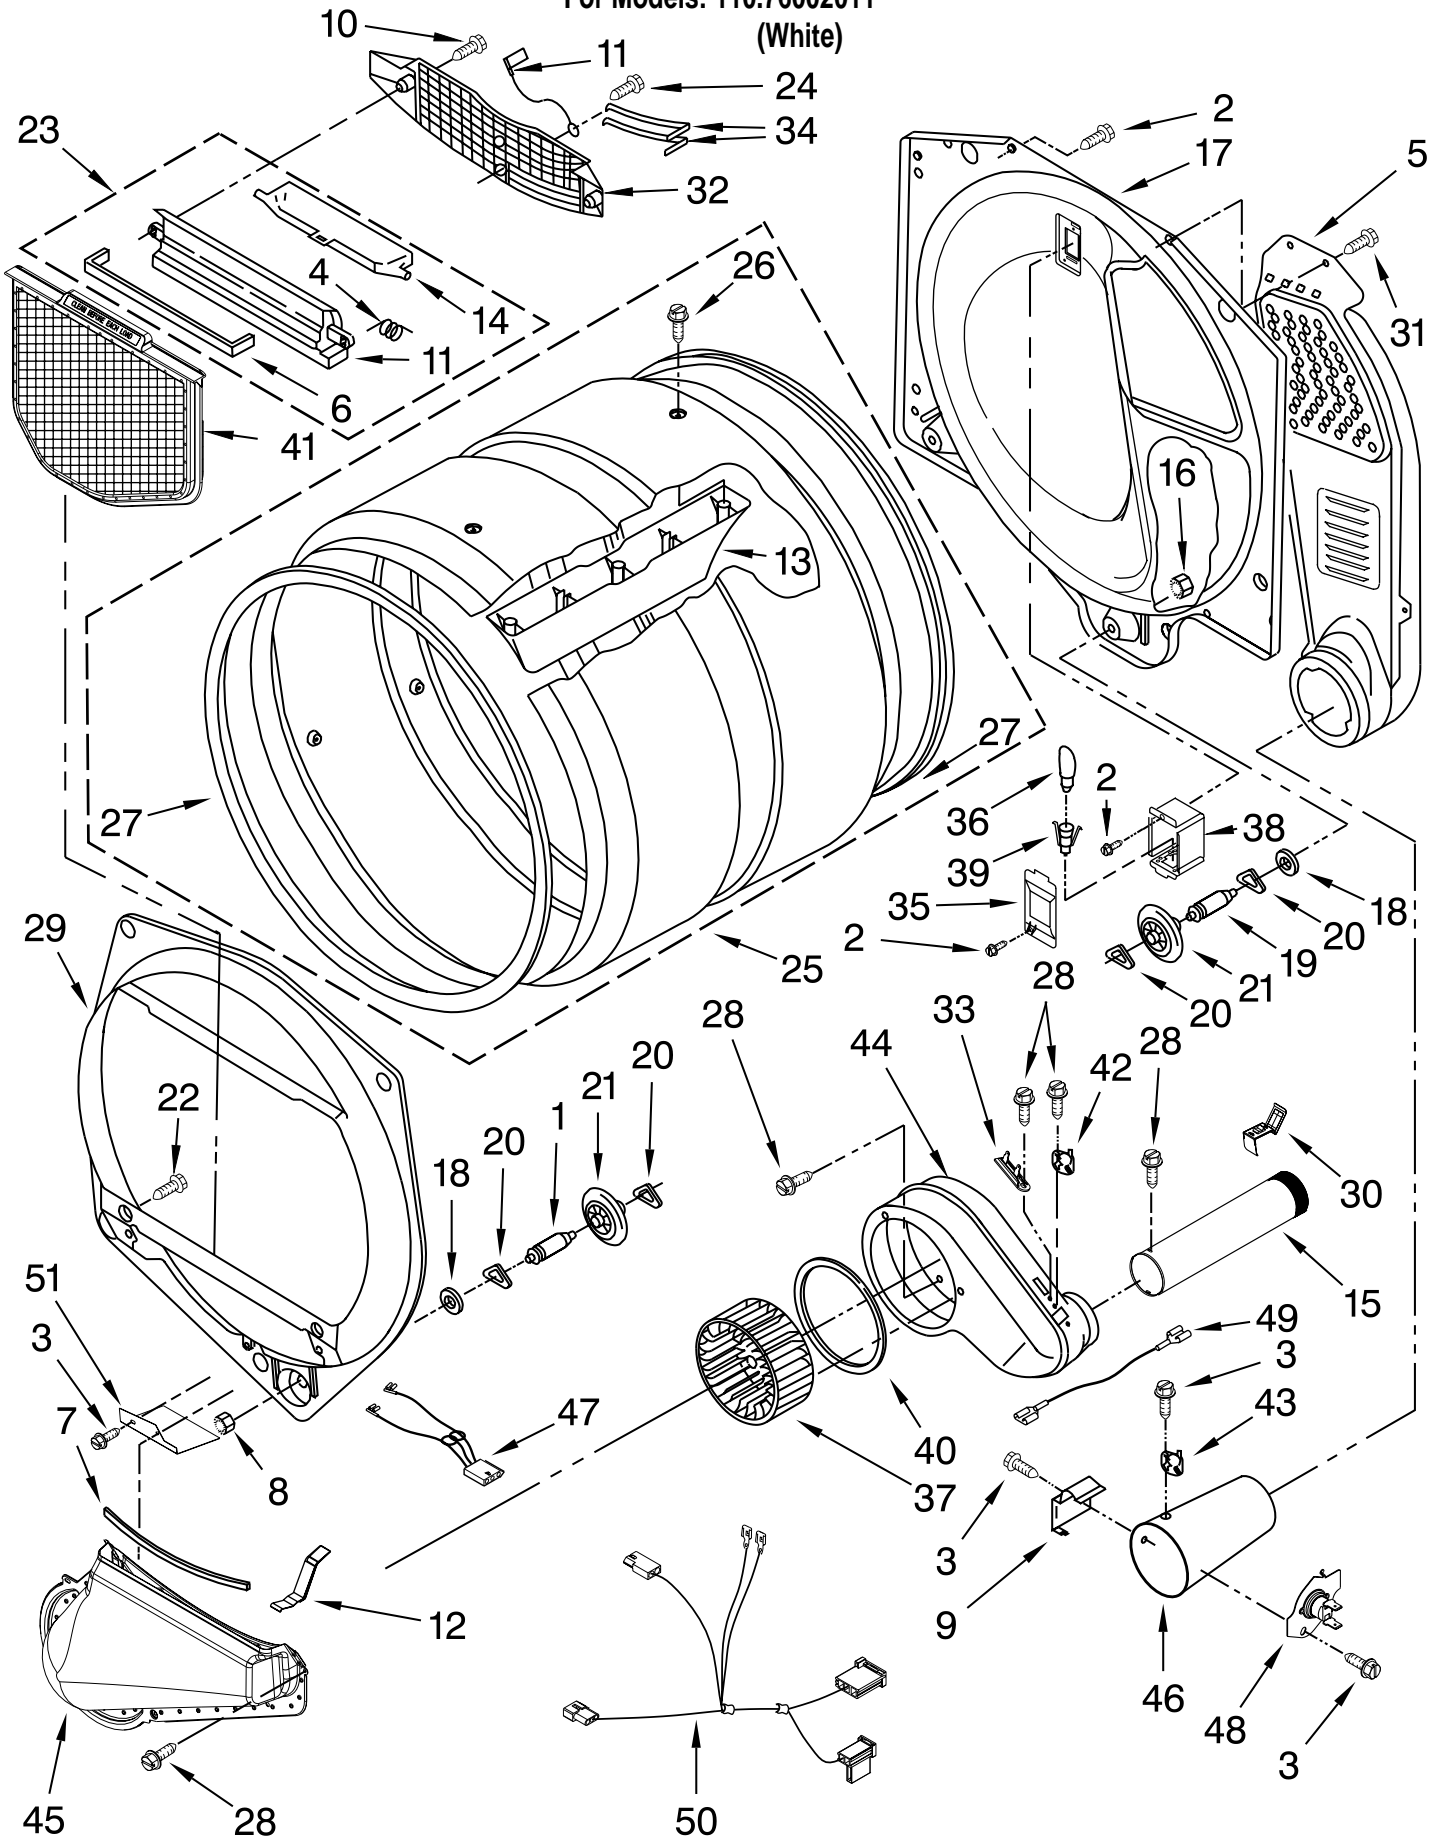

BULKHEAD PARTS

For Models: 110.76002011

(White)

BULKHEAD PARTS

For Models: 110.76002011

(White)

Illus. No.	Part No.	DESCRIPTION	Illus. No.	Part No.	DESCRIPTION	Illus. No.	Part No.	DESCRIPTION
1	W10359271	Shaft, Drum Roller (R.H.) Thread	16	W10001120	Nut, 3/8-16 (L.H.)	35	3402841	Lens, Drum Light
2	3390647	Screw, 8-18 x 1/2	17	8520836	Bulkhead, Rear	36	3406124	Bulb, Light
3	90767	Screw, 8-18 x 3/8	18	3387459	Washer, Support	37	697772	Wheel, Blower
4	3394986	Spring, Lint Screen Door	19	W10359272	Shaft, Drum Roller (R.H.) Thread	38	8578825	Bracket, Light
5	W10293765	Air Duct Assembly	20	690997	Ring, Tri	39	W10214261	Socket, Assembly
6	697813	Seal, Outlet Housing	21	W10314171	Roller, Support	40	697770	Seal, Cover Plate
7	697814	Seal, Drum Front	22	695240	Screw, 8-18 x 1/2	41	W10049370	Lint Screen
8	3934666	Nut, 3/8 x 16(R.H.)	23	W10153423	Outlet Housing Assembly	42	8577274	Thermostat, Internal Bias
9	338906	Sensor, Radiant	24	359625	Screw, 8-18 x 1/2	43	3391912	Thermostat, High-Limit (255)
10	3387230	Screw, 10-16 x 3/16	25	8318215	Complete Drum Assembly	44	8544362	Housing, Blower
11	W10153414	Housing, Outlet	26	W10219342	Screw, 8-16 x 3/4	45	8066168	Lint Duct Assembly
12	W10345456	Clip, Spring	27	W10166807	Seal, Drum	46	8573824	Funnel, Burner
13	697693	Baffle, Drum	28	693995	Screw, 8-18 X 3/8	47	W10298258	Harness, Sensor
14	W10153413	Door, Lint Screen	29	697557	Bulkhead, Front	48	8573713	Thermal, Cutoff
15	8066224	Exhaust Pipe	30	8572105	Clip, Exhaust	49	3401707	Jumper, TCO Hi-Limit
			31	489463	Screw	50	W10305870	Harness, Gas
			32	W10153412	Grille, Outlet	51	W10128629	Shield, Blower Housing
			33	3392519	Thermal Fuse			
			34	3387223	Electrode, Sensor