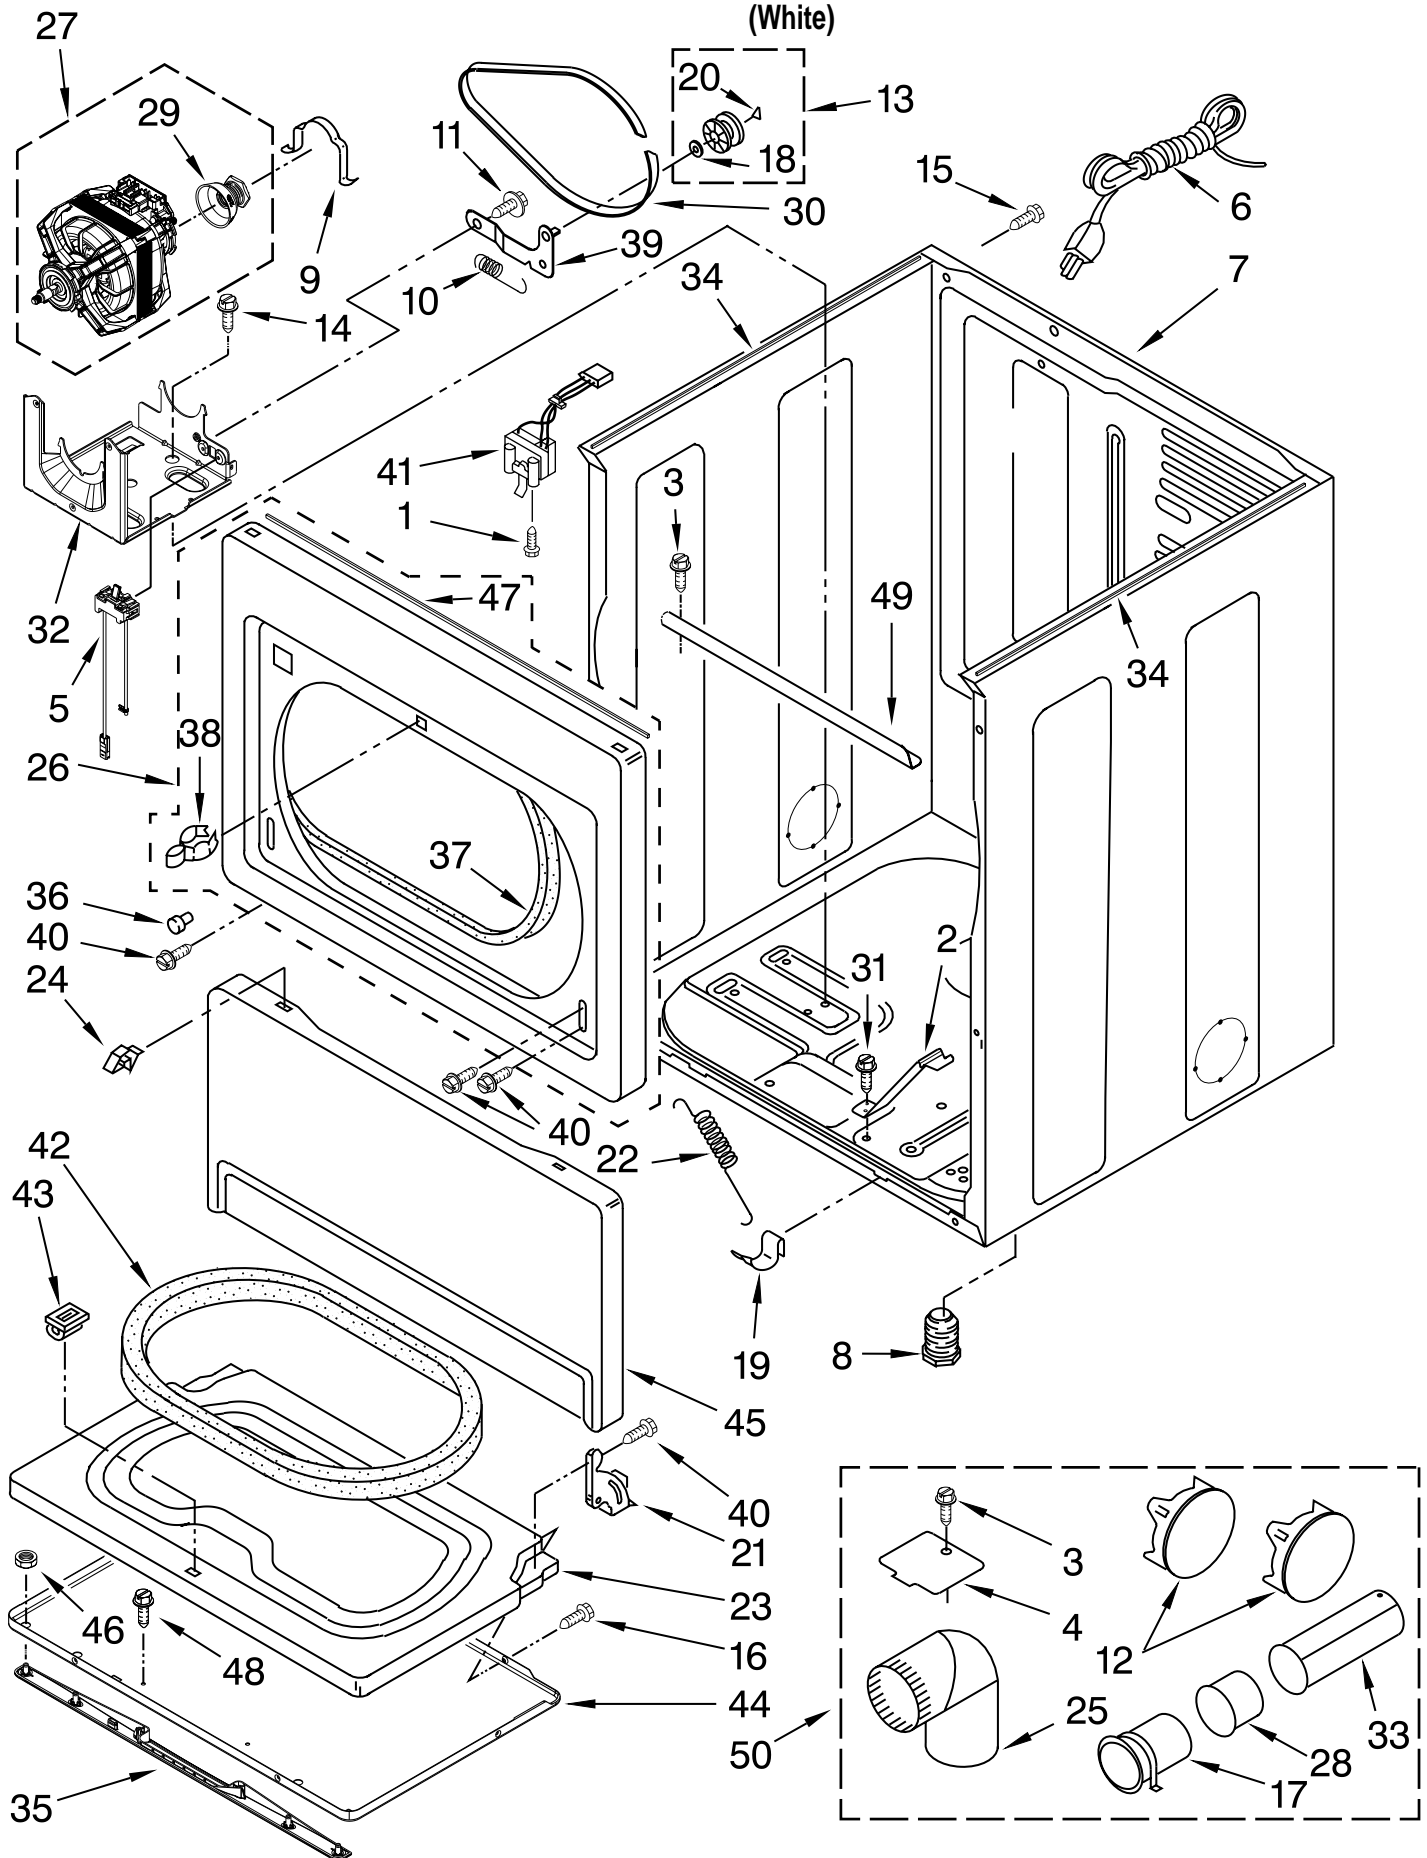

CABINET PARTS

For Models: 110.76002011

(White)

CABINET PARTS

For Models: 110.76002011

(White)

Illus. No.	Part No.	DESCRIPTION
1	697773	Screw, 6–20 x 7/8
2	8529757	Bracket, Burner
3	3390647	Screw, 8–18 x 1/2
4	3394331	Plate, Cover
5	W10246525	Switch, Broken Belt
6	344020	Cord, Power
7	8310656	Cabinet
8	3392100	Foot, Dryer
	279810	Foot – Optional (Extended Length Package Of 2) (Not Included)
9	660658	Clamp, Motor (2)
10	3387374	Spring, Idler
11	3389420	Retainer, Idler
12	49252	Plug, Multivent White
13	3388672	Pulley Assembly
14	343641	Screw, 10–16 x 1/2
15	8533971	Screw, Ground
16	342055	Screw, 8–18 X 1/2
17	8563747	Exhaust Pipe & Bracket

Illus. No.	Part No.	DESCRIPTION
18	W10121334	Washer, Thrust
19	W10291934	Clip (2)
20	690997	Tri–Ring
21	3387560	Hinge, Door (R.H.)
	3387559	Hinge, Door (L.H.)
22	3387565	Spring, Door (2)
23	8066045	Door, Rear
24	3388229	Retainer
25	49026	4" – 90° Elbow
26	697227	Upper Front Panel
27	8538263	Motor, Assembly 60 HZ.
28	8563750	Exhaust Pipe (Short)
29	8578220	Pulley, Motor
30	3387610	Belt, Drive
31	693995	Screw, 8–18 x 3/8
32	W10242878	Bracket, Motor
33	8563749	Exhaust Pipe (Long)
34	W10336128	Foam Seal
35	W10284095	Handle, Door
36	693152	Bumper
37	3387242	Seal, Front Panel
38	696144	Strike, Door

Illus. No.	Part No.	DESCRIPTION
39	3388674	Idler Bracket
40	3357011	Screw, 10–16 x 1/2
41	3406107	Door Switch Assembly
42	W10325058	Door Seal
43	690081	Catch, Door Assembly
44	W10282869	Door, Front
45	697215	Toe Panel (Includes. Illus. 36)
46	308499	Nut
47	W10312811	Foam Seal
48	W10192860	Screw, 6–19 X 1/2
49	W10236068	Bracket, Cabinet

Optional Parts Not Included

Dryer Exhaust Kit
(For Side & Bottom Venting)

---

50 W10331132 Midnight Grey