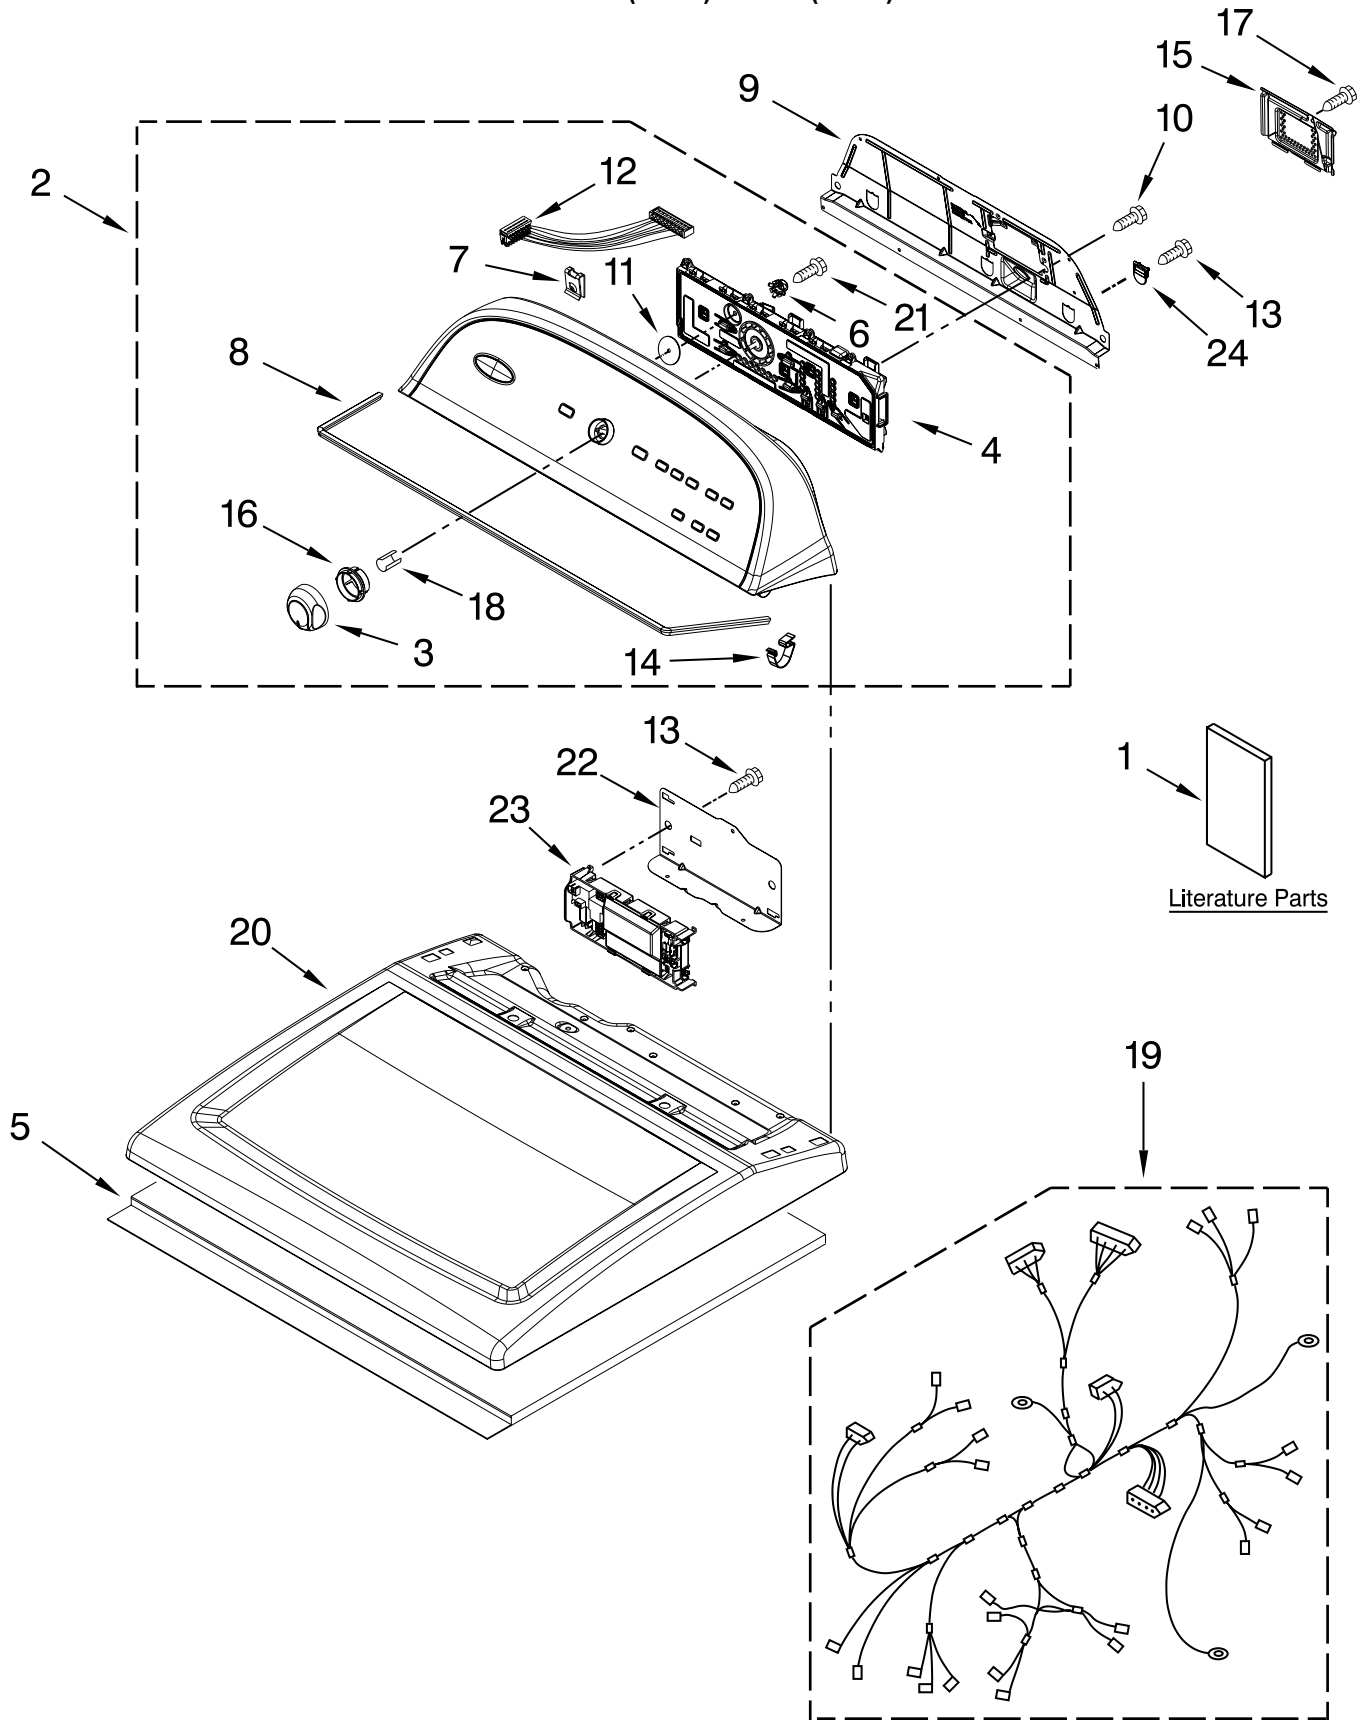

# TOP AND CONSOLE PARTS

27" ELECTRIC DRYER

For Models: WGD5500XW1, WGD5500XL1  
(White) (Silver)

Literature Parts

FOR ORDERING INFORMATION REFER TO PARTS PRICE LIST

# TOP AND CONSOLE PARTS

For Models: WGD5500XW1, WGD5500XL1  
(White) (Silver)

Illus. No.	Part No.	DESCRIPTION
1		Literature Parts
	W10096984	Installation Instructions
	W10097012	Guide, Use & Care
	W10097033	Tech Sheet
2		Panel, Console
	W10269607	White
	W10269608	Silver
3	W10251392	Knob Assembly
4	W10269623	User Interface
5	W10123956	Dampening Panel
6	W10274524	Tensioner
7	W10298336	Nut, 8-18 U-Type
8	W10280079	Seal, Console
9	W10096969	Panel, Rear Console
10	8533971	Screw, 8-16 x 5/16
11	W10323092	Seal, UI
12	W10285495	Cable, User Interface
13	3390647	Screw, 8-18 x 1/2
14	8312709	Clip, Console
15	W10338363	Cover, Terminal Block
16	W10325119	Spacer, Knob
17	3390814	Screw, 8-18 x 1/2
18	8536939	Clip, Spring
19	W10253982	Harness, Wiring
20		Top
	W10260246	White
	W10268729	Silver
21	W10219342	Screw, 8-16 x 1/2
22	W10271580	Bracket, Motor Control
23	W10317636	Control, Electronic
24	W10279552	Plug, Upper Rear Panel