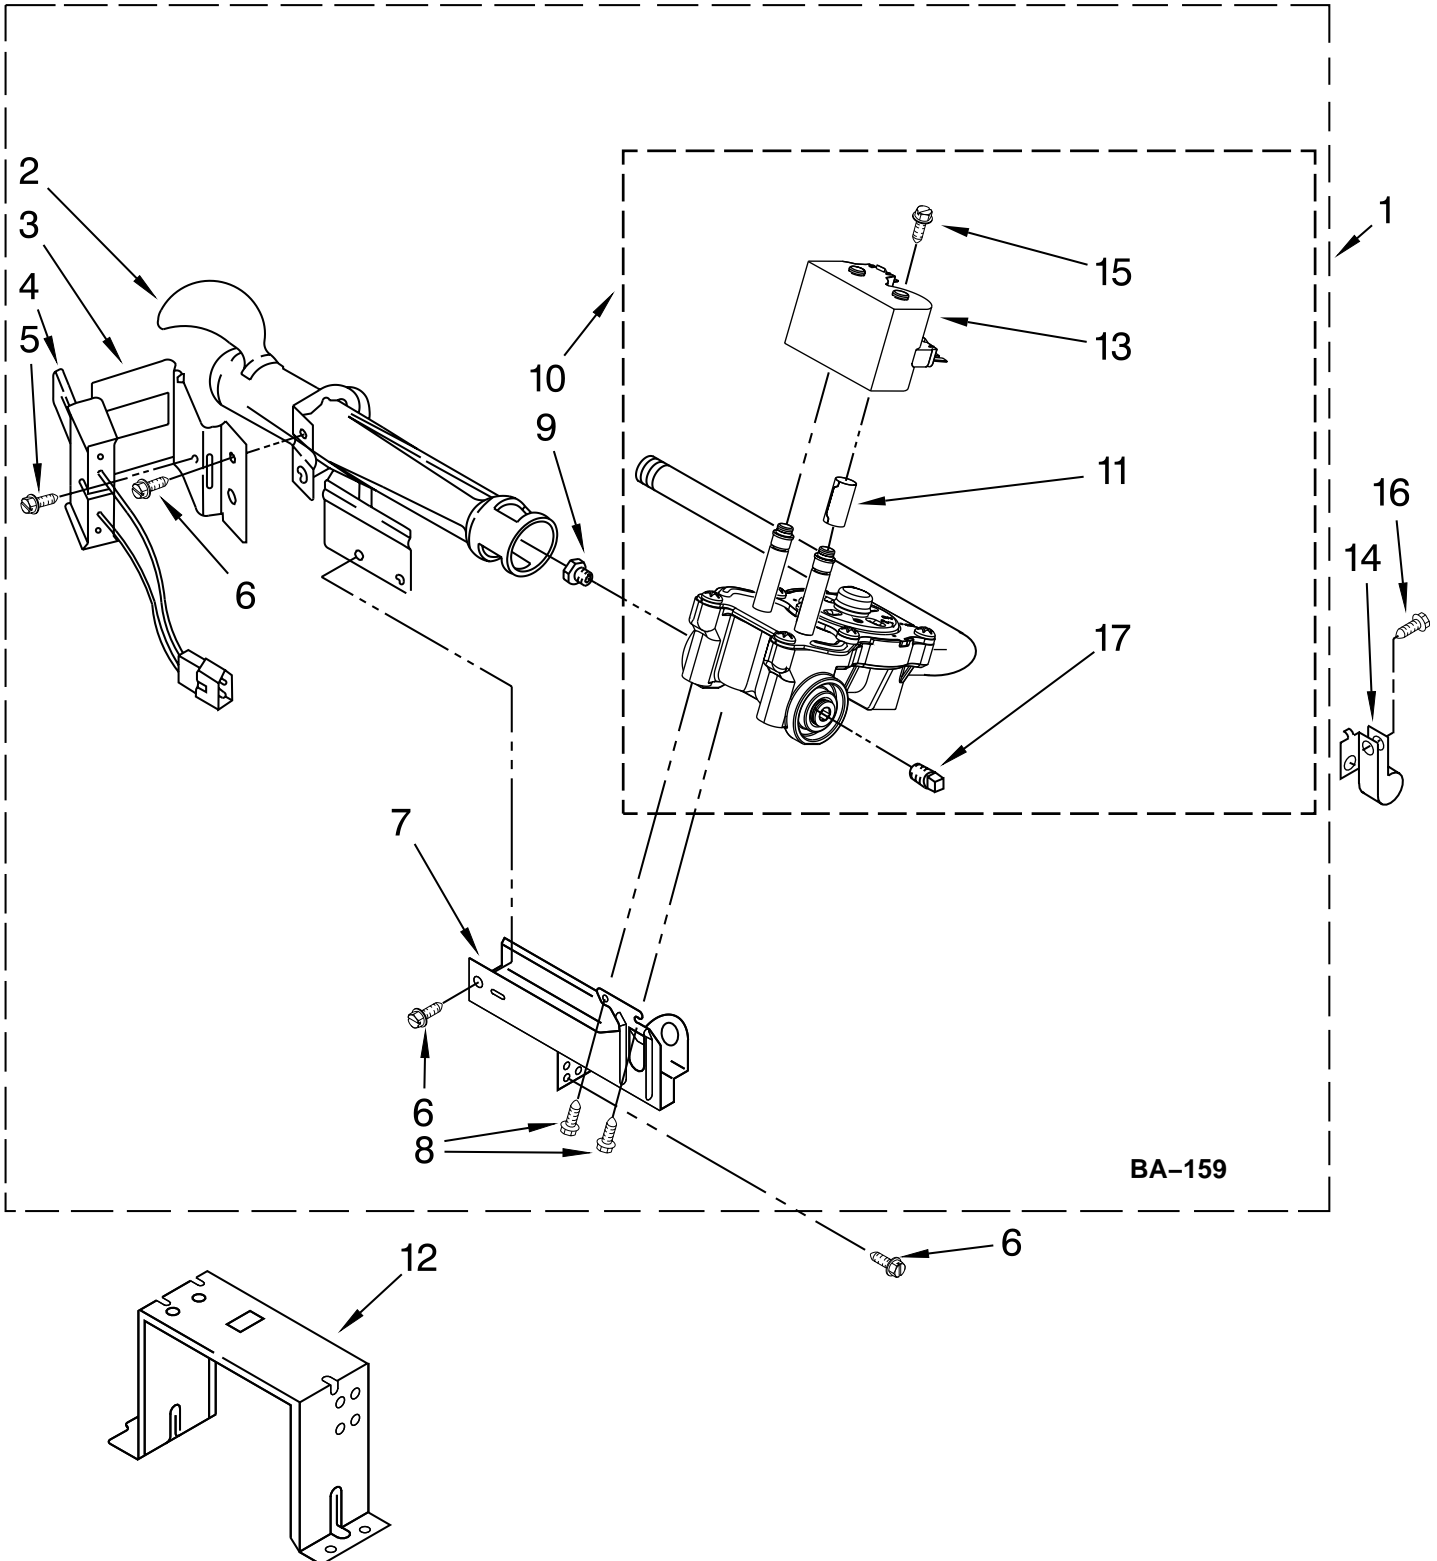

W10293911 BURNER ASSEMBLY

For Models: WGD5500XW1, WGD5500XL1
(White) (Silver)

USE WITH TYPE 1 – NATURAL, TYPE 2 – MIXED,
AND TYPE 4 – LIQUEFIED PROPANE AND BUTANE GASES

FOR ORDERING INFORMATION REFER TO PARTS PRICE LIST

W10293911 BURNER ASSEMBLY

For Models: WGD5500XW1, WGD5500XL1
(White) (Silver)

USE WITH TYPE 1 – NATURAL, TYPE 2 – MIXED,
AND TYPE 4 – LIQUEFIED PROPANE AND BUTANE GASES

Illus. No.	Part No.	DESCRIPTION
1	W10293911	Burner Assembly 60 Hz. (Type 1 & 2)
2	688617	Tube, Burner
3	694298	Bracket, Ignitor
4	686590	Ignitor
5	3393909	Screw & Washer (8–32 x 5/8)
6	343641	Screw, 10–16 x 1/2
7	3389871	Base, Burner
8	3387057	Screw, 8–18 x 3/8 (3)
9	15418	Orifice, Burner Type 1
10	W10175144	Valve, Gas 60 Hz. (Complete) (Includes Pipe & Illus. No. 7)
11	W10295524	Sleeve–Magnetic
12	3389889	Bracket, Support
13	W10273784	Coil, 60 Hz.
14	3978776	Clamp, Pipe
15	326049536	Screw, Coil
16	3390647	Screw, 8–18 x 1/2
17	W10295523	Plug, Pipe

Following Parts Not Illustrated

W10293913 Conversion Kit
(Type 1 and 2)
to Type (4) L.P.G.