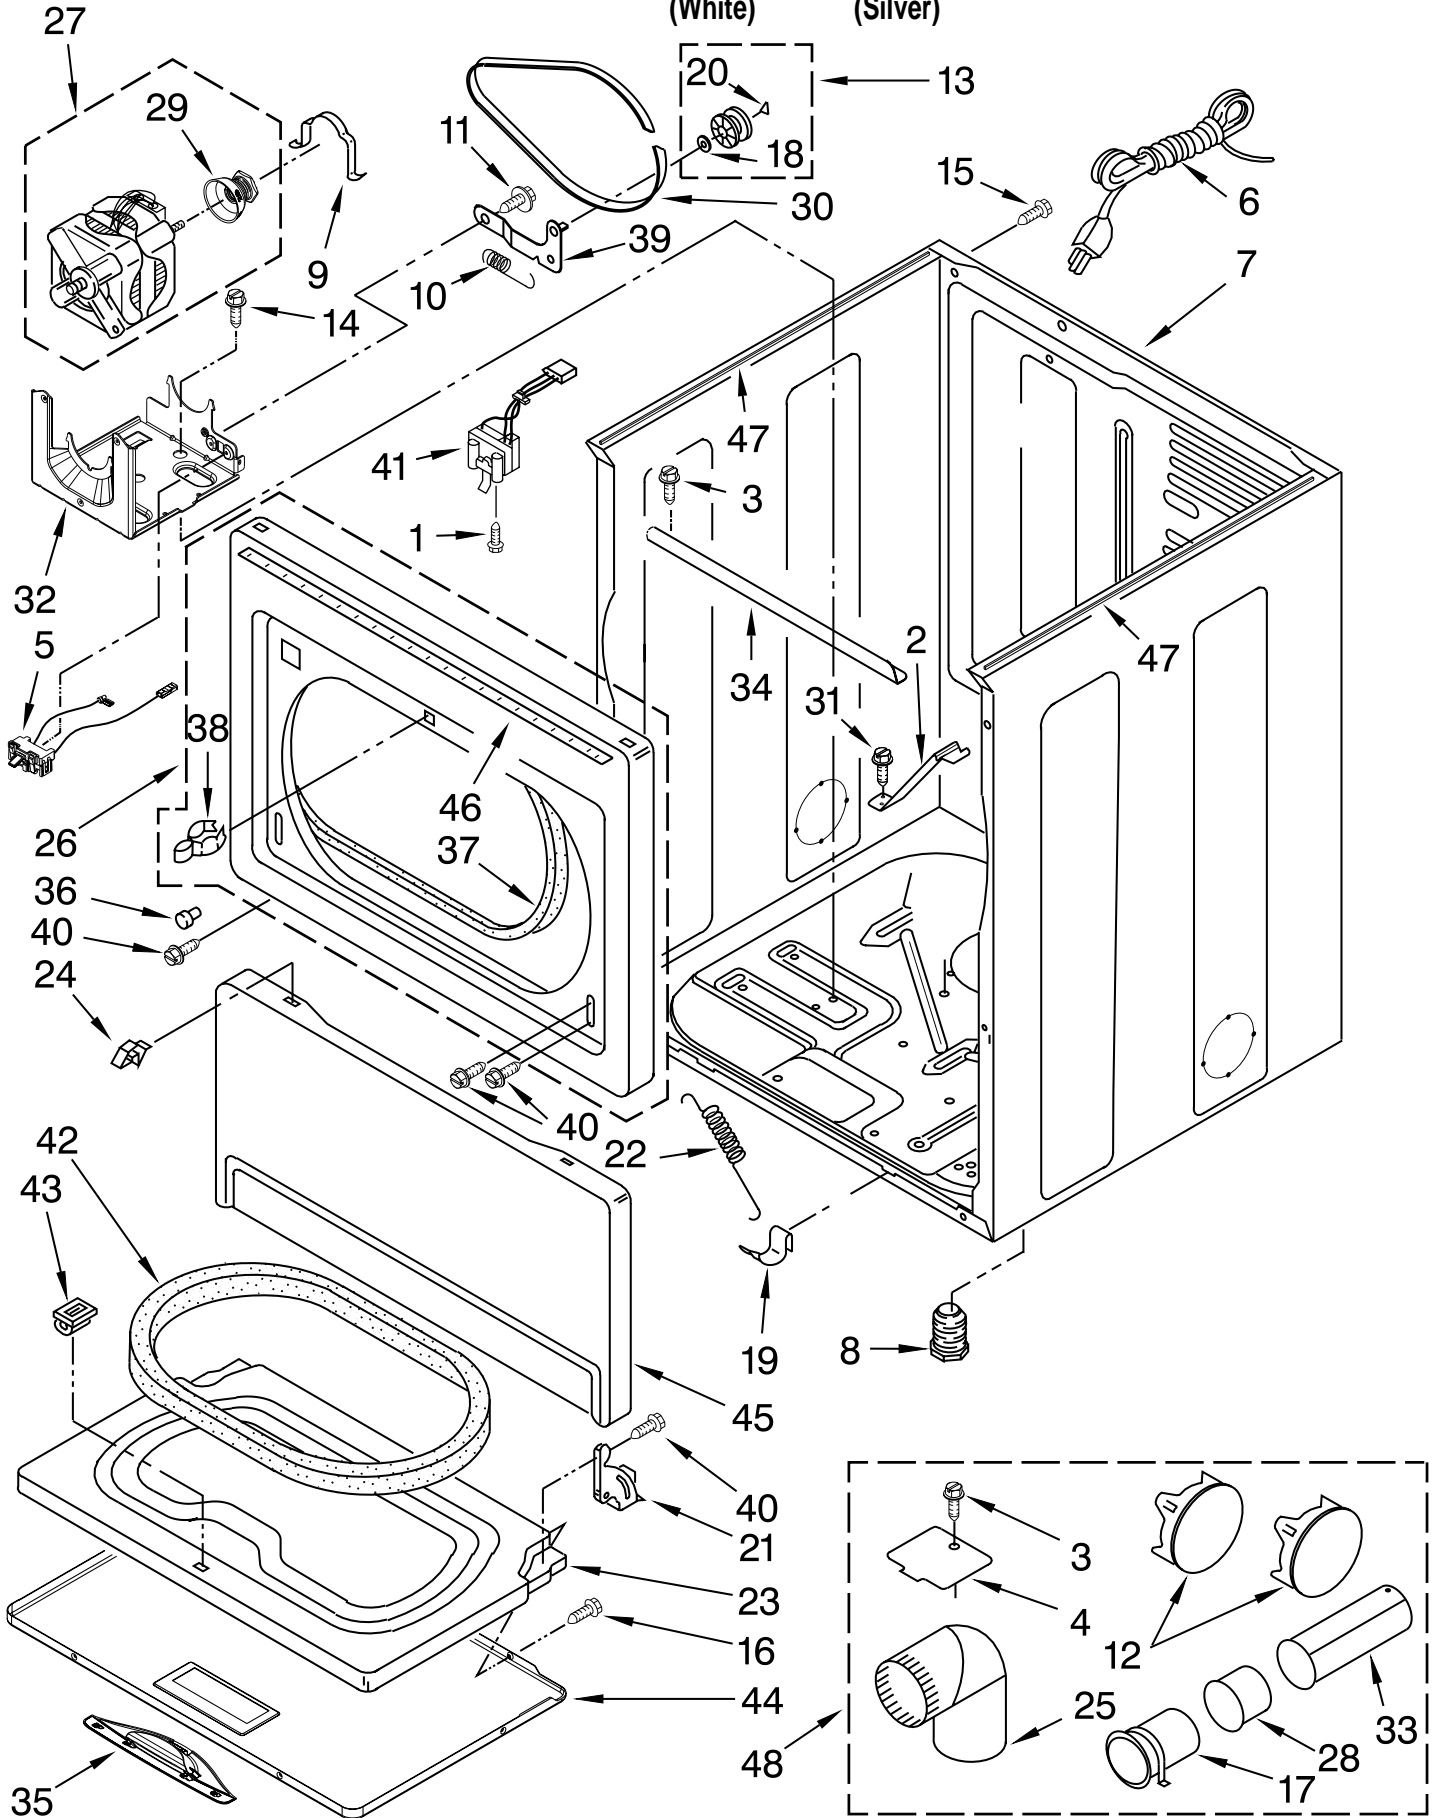

CABINET PARTS

For Models: WGD5500XW1, WGD5500XL1
(White) (Silver)

FOR ORDERING INFORMATION REFER TO PARTS PRICE LIST

CABINET PARTS

For Models: WGD5500XW1, WGD5500XL1
(White) (Silver)

Illus. No.	Part No.	DESCRIPTION	Illus. No.	Part No.	DESCRIPTION	Illus. No.	Part No.	DESCRIPTION
1	697773	Screw, 6–20 x 7/8	19	W10291934	Clip (2)	37	3387242	Seal, Front Panel
2	8529757	Bracket, Burner	20	690997	Tri–Ring	38	696144	Strike, Door
3	3390647	Screw	21	3387560	Hinge, Door (R.H.)	39	3388674	Idler Bracket
4	3394331	Plate, Cover		3387559	Hinge, Door (L.H.)	40	3357011	Screw, 10–16 x 1/2
5	W10246525	Switch, Broken Belt	22	3387565	Spring, Door (2)	41	3406107	Door Switch Assembly
6	344020	Cord, Power	23	8066045	White Door, Rear	42	W10325058	Door Seal
7		Cabinet		W10304139	Silver	43	690081	Catch, Door Assembly
	8310656	White	24	3388229	Retainer	44		Door, Front
	W10292891	Silver	25	49026	4" – 90° Elbow		W10279553	White
8	3392100	Foot, Dryer	26		Upper Front Panel		W10279555	Silver
	279810	Foot – Optional (Extended Length Package Of 2) (Not Included)		697227	White	45		Toe Panel (Includes. Illus. 36)
9	660658	Clamp, Motor (2)		W10292893	Silver		697215	White
10	3387374	Spring, Idler	27	8538263	Motor, Assembly 60 HZ.		W10096974	Silver
11	3389420	Retainer, Idler	28	8563750	Exhaust Pipe (Short)	46	W10312811	Seal, Spill Guard
12		Plug, Multivent	29	8578220	Pulley, Motor	47	W10336128	Seal, Foam IEC
	49252	White	30	3387610	Belt, Drive			
	W10151499	Midnight Grey	31	693995	Screw, 8–18 x 3/8			
13	3388672	Pulley Assembly	32	W10242878	Bracket, Motor			
14	343641	Screw, 10–16 x 1/2	33	8563749	Exhaust Pipe (Long)			
15	8533971	Screw, Ground	34	W10236068	Bracket, Cabinet			
16	342055	Screw, 8–18 x 3/8	35		Handle, Door			
17	8563747	Exhaust Pipe & Bracket		W10284093	White			
18	W10121334	Washer, Thrust		W10284094	Silver			
			36	693152	Bumper			

Optional Parts Not Included

Dryer Exhaust Kit
(For Side & Bottom Venting)

---

48 W10331132 Midnight Grey