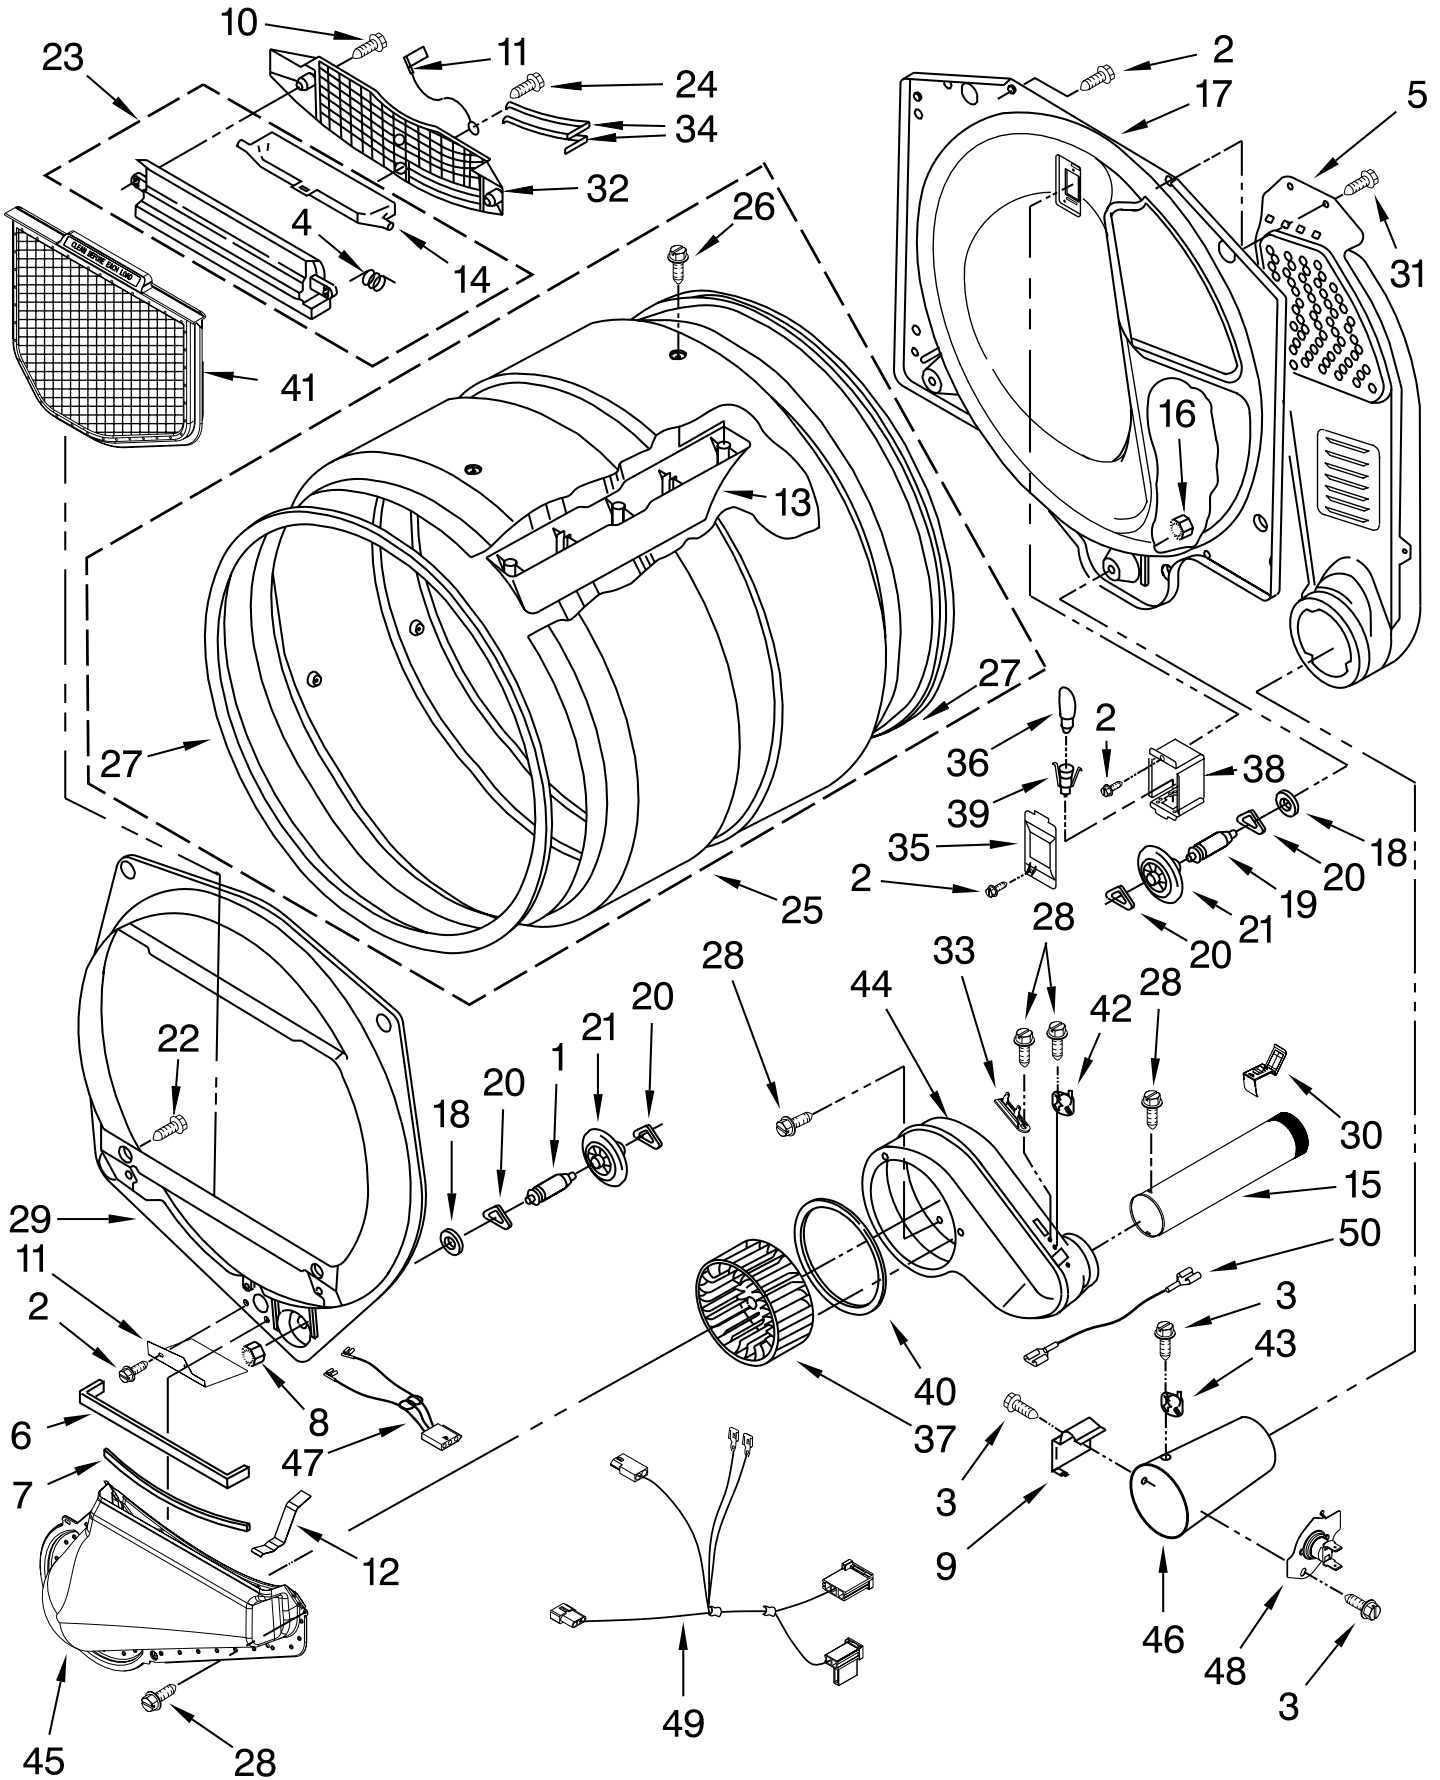

BULKHEAD PARTS

For Models: WGD5500XW1, WGD5500XL1
(White) (Silver)

FOR ORDERING INFORMATION REFER TO PARTS PRICE LIST

BULKHEAD PARTS

For Models: WGD5500XW1, WGD5500XL1
(White) (Silver)

Illus. No.	Part No.	DESCRIPTION	Illus. No.	Part No.	DESCRIPTION	Illus. No.	Part No.	DESCRIPTION
1	W10359271	Shaft, Drum Roller (R.H.) Thread	15	8066224	Exhaust Pipe	33	3392519	Thermal Fuse
2	3390647	Screw, 8-18 x 1/2	16	W10001120	Nut, 3/8-16 (L.H.)	34	3387223	Electrode, Sensor
3	90767	Screw, 8-18 x 3/8	17	8520836	Bulkhead, Rear	35	3402841	Lens, Drum Light
4	3394986	Spring, Lint Screen Door	18	3387459	Washer, Support	36	3406124	Bulb, Light
5	W10293765	Air Duct Assembly	19	W10359272	Shaft, Drum Roller (L.H.) Thread	37	697772	Wheel, Blower
6	697813	Seal, Outlet Housing	20	690997	Ring, Tri	38	8578825	Bracket, Light
7	697814	Seal, Drum Front	21	W10314171	Roller, Support	39	W10214261	Socket, Assembly
8	3934666	Nut, 3/8 x 16(R.H.)	22	695240	Screw, 8-18 x 1/2	40	697770	Seal, Cover Plate
9	338906	Sensor, Radiant	23	W10153423	Outlet Housing Assembly	41	W10049370	Lint Screen
10	3387230	Screw, 10-16 x 3/16	24	359625	Screw, 8-18 x 1/2	42	8577274	Thermostat, Internal Bias
11	W10128629	Shield, Blower Housing	25	8318215	Complete Drum Assembly	43	3391912	Thermostat, High-Limit (255)
12	W10345456	Clip, Spring	26	W10219342	Screw, 8-16 x 3/4	44	8544362	Housing, Blower
13	697693	Baffle, Drum	27	W10166807	Seal, Drum	45	8066168	Lint Duct Assembly
14	W10153413	Door, Lint Screen	28	8533971	Screw	46	8573824	Funnel, Burner
			29	697557	Bulkhead, Front	47	W10298258	Harness, Sensor
			30	8572105	Clip, Exhaust	48	8573713	Thermal Cut-off
			31	489463	Screw	49	W10305870	Harness-Gas
			32	W10153412	Grille, Outlet	50	3401707	Jumper, TCO High Limit