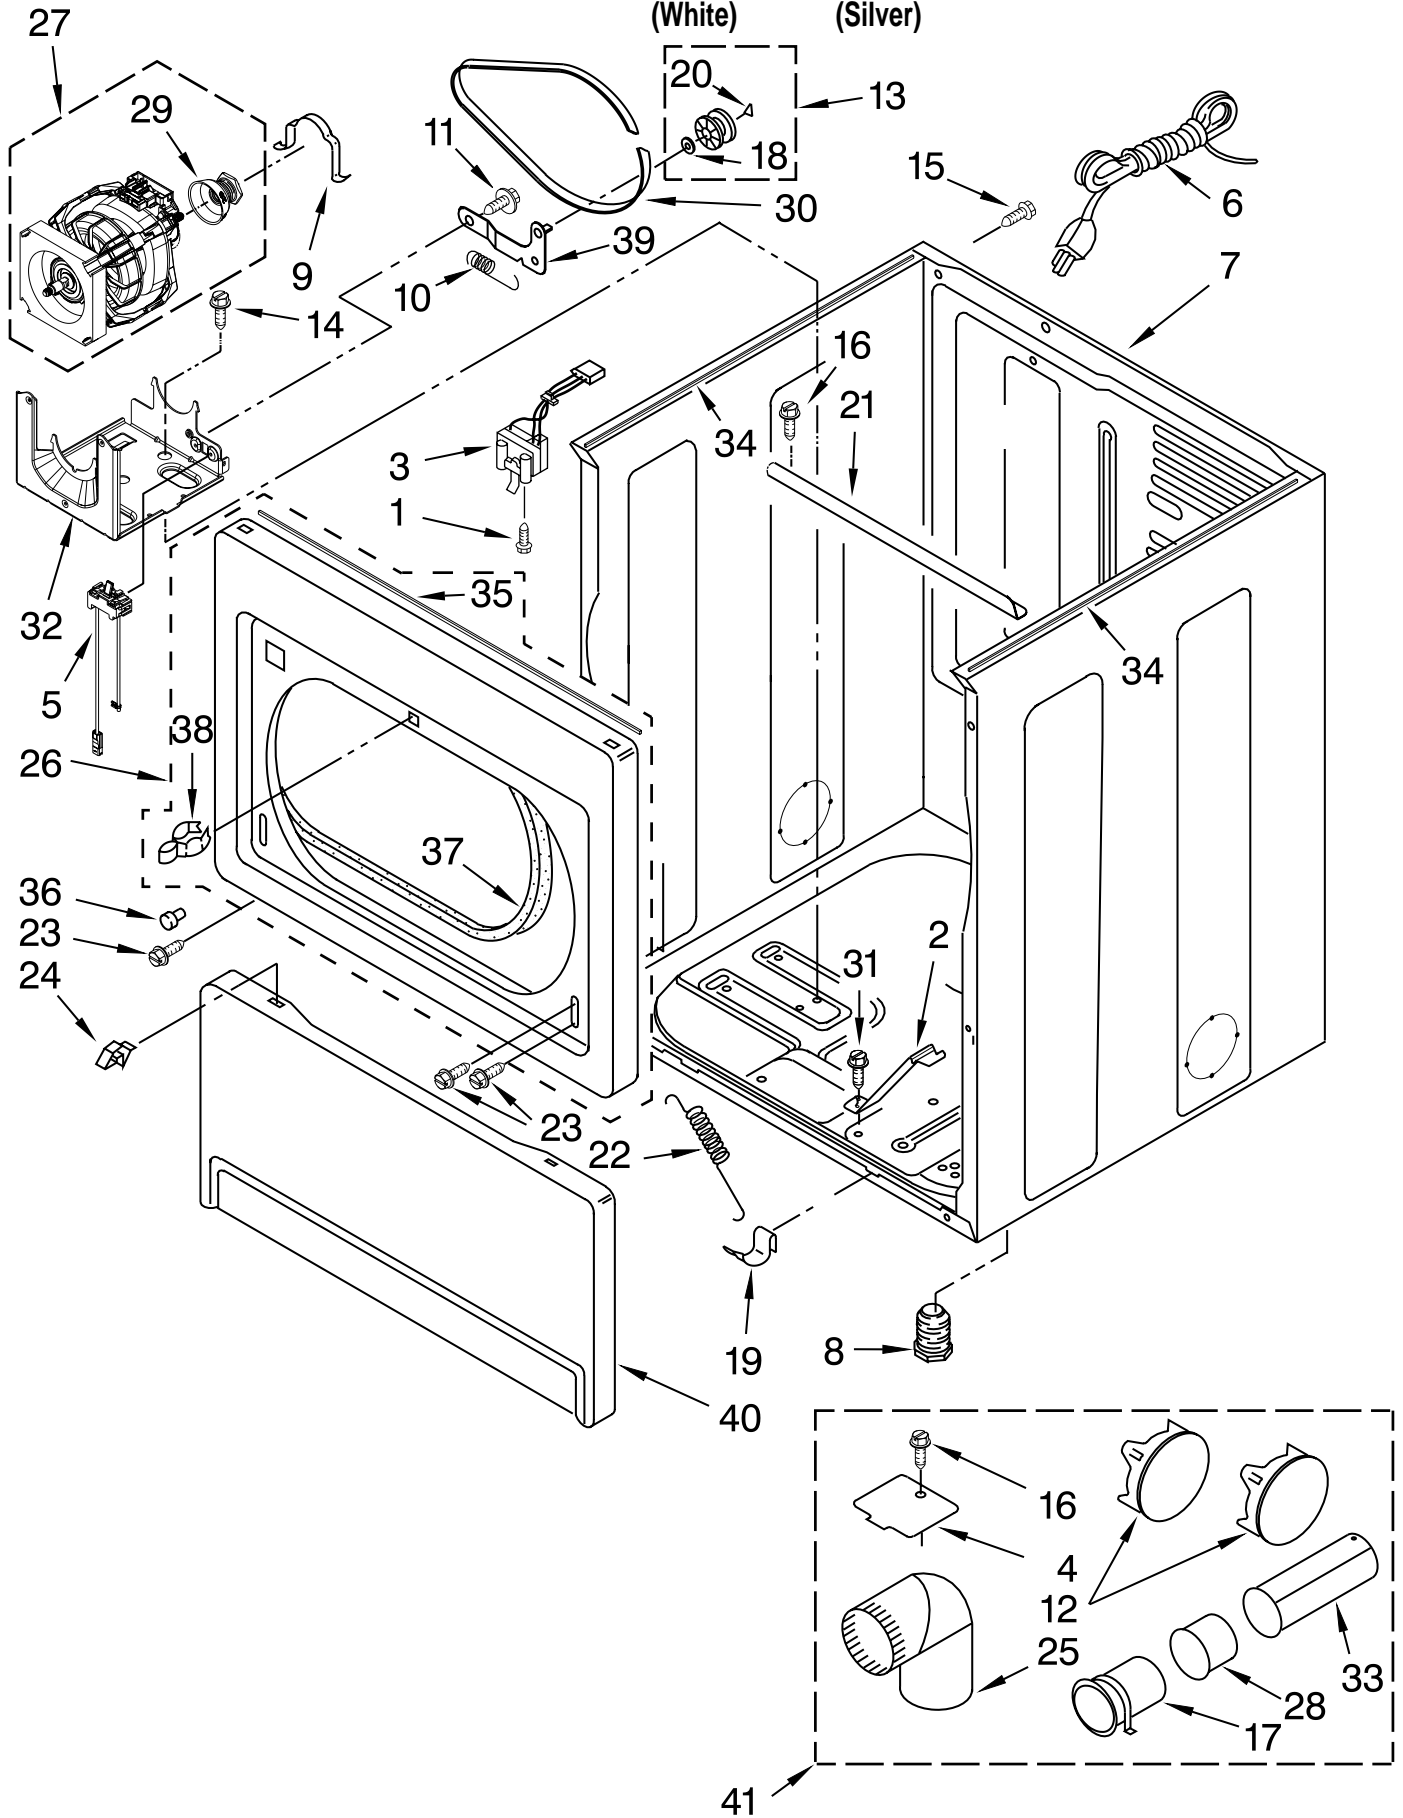

CABINET PARTS

For Models: WGD5700XW1, WGD5700XL1

(White)

(Silver)

FOR ORDERING INFORMATION REFER TO PARTS PRICE LIST

CABINET PARTS

For Models: WGD5700XW1, WGD5700XL1

(White)   (Silver)

Illus. No.	Part No.	DESCRIPTION	Illus. No.	Part No.	DESCRIPTION	Illus. No.	Part No.	DESCRIPTION
1	697773	Screw, 6–20 x 7/8	13	3388672	Pulley Assembly	32	W10242878	Bracket, Motor
2	8529757	Bracket, Burner	14	343641	Screw, 10–16 x 1/2	33	8563749	Exhaust Pipe (Long)
3	3406107	Door Switch Assembly	15	8533971	Screw, Ground	34	W10336128	Foam, Cabinet
4	3394331	Plate, Cover	16	3390647	Screw, 8–18 x 1/2	35	W10312811	Foam Seal
5	W10246525	Switch, Broken Belt	17	8563747	Exhaust Pipe & Bracket	36	693152	Bumper
6	344020	Cord, Power Cabinet	18	W10121334	Washer, Thrust	37	3387242	Seal, Front Panel
7	8310656	White	19	W10291934	Clip (2)	38	696144	Strike, Door
	W10292891	Silver	20	690997	Tri–Ring	39	3388674	Idler Bracket
8	3392100	Foot, Dryer	21	W10236068	Bracket, Cabinet	40		Toe Panel (Includes. Illus. 36)
	279810	Foot – Optional (Extended Length Package Of 2) (Not Included)	22	3387565	Spring, Door (2)		697215	White
9	660658	Clamp, Motor (2)	23	3357011	Screw, 10–16 x 1/2		W10292896	Silver
10	3387374	Spring, Idler	24	3388229	Retainer	Optional Parts Not Included		
11	3389420	Retainer, Idler	25	49026	4" – 90° Elbow	Dryer Exhaust Kit (For Side & Bottom Venting)		
12	49252	White	26	697227	Upper Front Panel White			
	W10151499	Midnight Grey		W10292893	Silver	41	W10331132	Midnight Grey
			27	3395650	Motor, Assembly 1/3 HP			
			28	8563750	Exhaust Pipe (Short)			
			29	8578220	Pulley, Motor			
			30	3387610	Belt, Drive			
			31	693995	Screw, 8–18 x 3/8