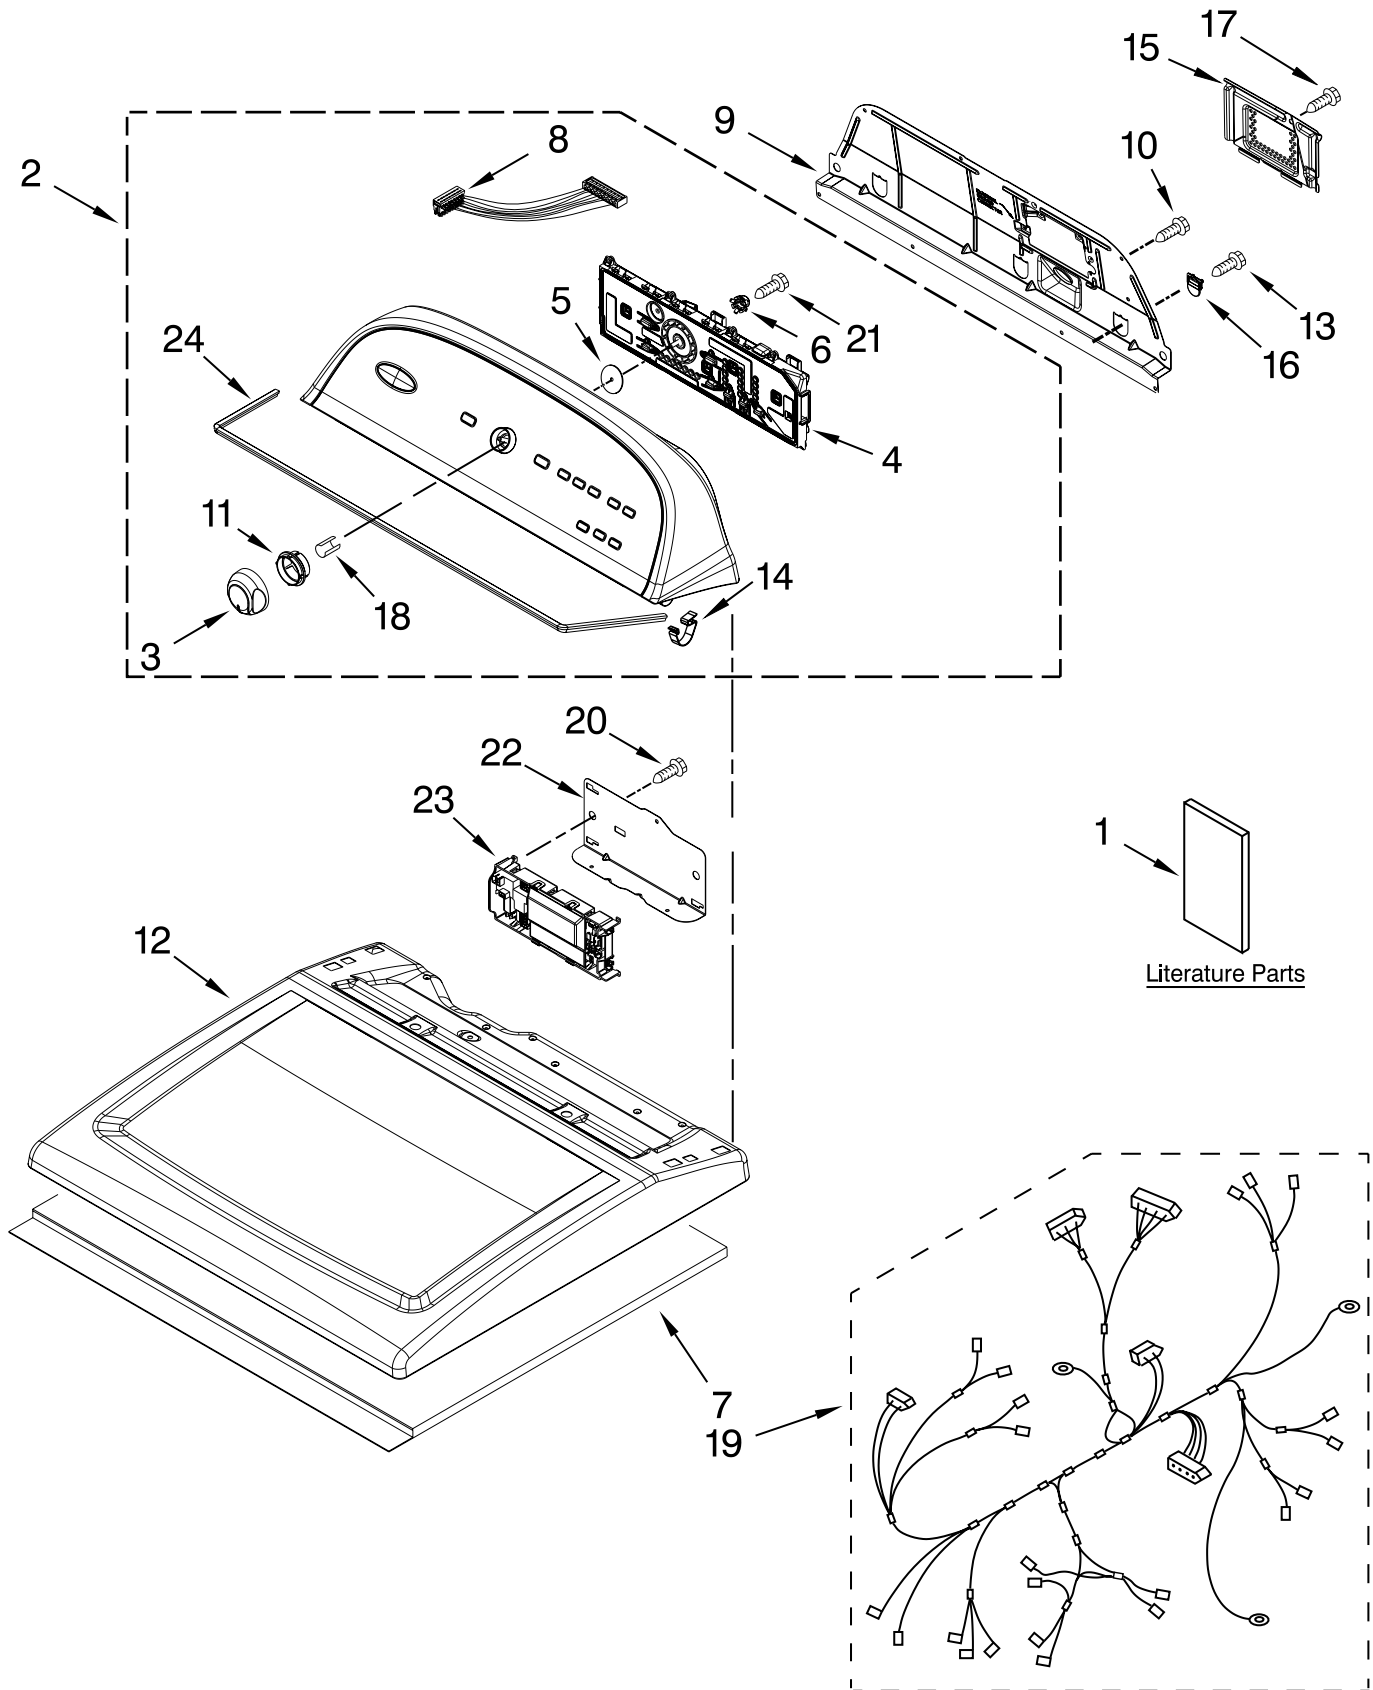

TOP AND CONSOLE PARTS

27" GAS DRYER

For Models: WGD5700XW1, WGD5700XL1

(White)

(Silver)

FOR ORDERING INFORMATION REFER TO PARTS PRICE LIST

TOP AND CONSOLE PARTS

For Models: WGD5700XW1, WGD5700XL1

(White) (Silver)

Illus. No.	Part No.	DESCRIPTION
1		Literature Parts
	W10096984	Installation Instructions
	W10097053	Guide, Use & Care
	W10097034	Tech Sheet
2		Assembly, Console
	W10269611	White
	W10293251	Silver
3		Knob Assembly
	W10251392	White
	W10251394	Silver
4	W10269626	User Interface
5	W10323092	Seal, UI
6	W10274524	Tensioner
7	W10123956	Sound Panel
8	W10285494	Cable, User Interface
9	W10096969	Panel, Rear Console
10	693995	Screw, 8-16 x 3/8
11	W10325119	Spacer, Knob
12		Top
	W10260246	White
	W10268729	Silver
13	3390647	Screw, 8-18 x 1/2
14	8312709	Clip, Console
15	W10338363	Cover, Terminal Block
16	W10279552	Plug, Upper Rear Panel
17	3390814	Screw, 8-18 x 1/2
18	8536939	Clip, Spring
19	W10287253	Harness, Wiring
20	W10298336	Screw
21	W10219342	Screw, 8-16 x 1/2
22	W10271580	Bracket, Motor
23	W10214008	Electronic Control
24	W10280079	Seal, Console