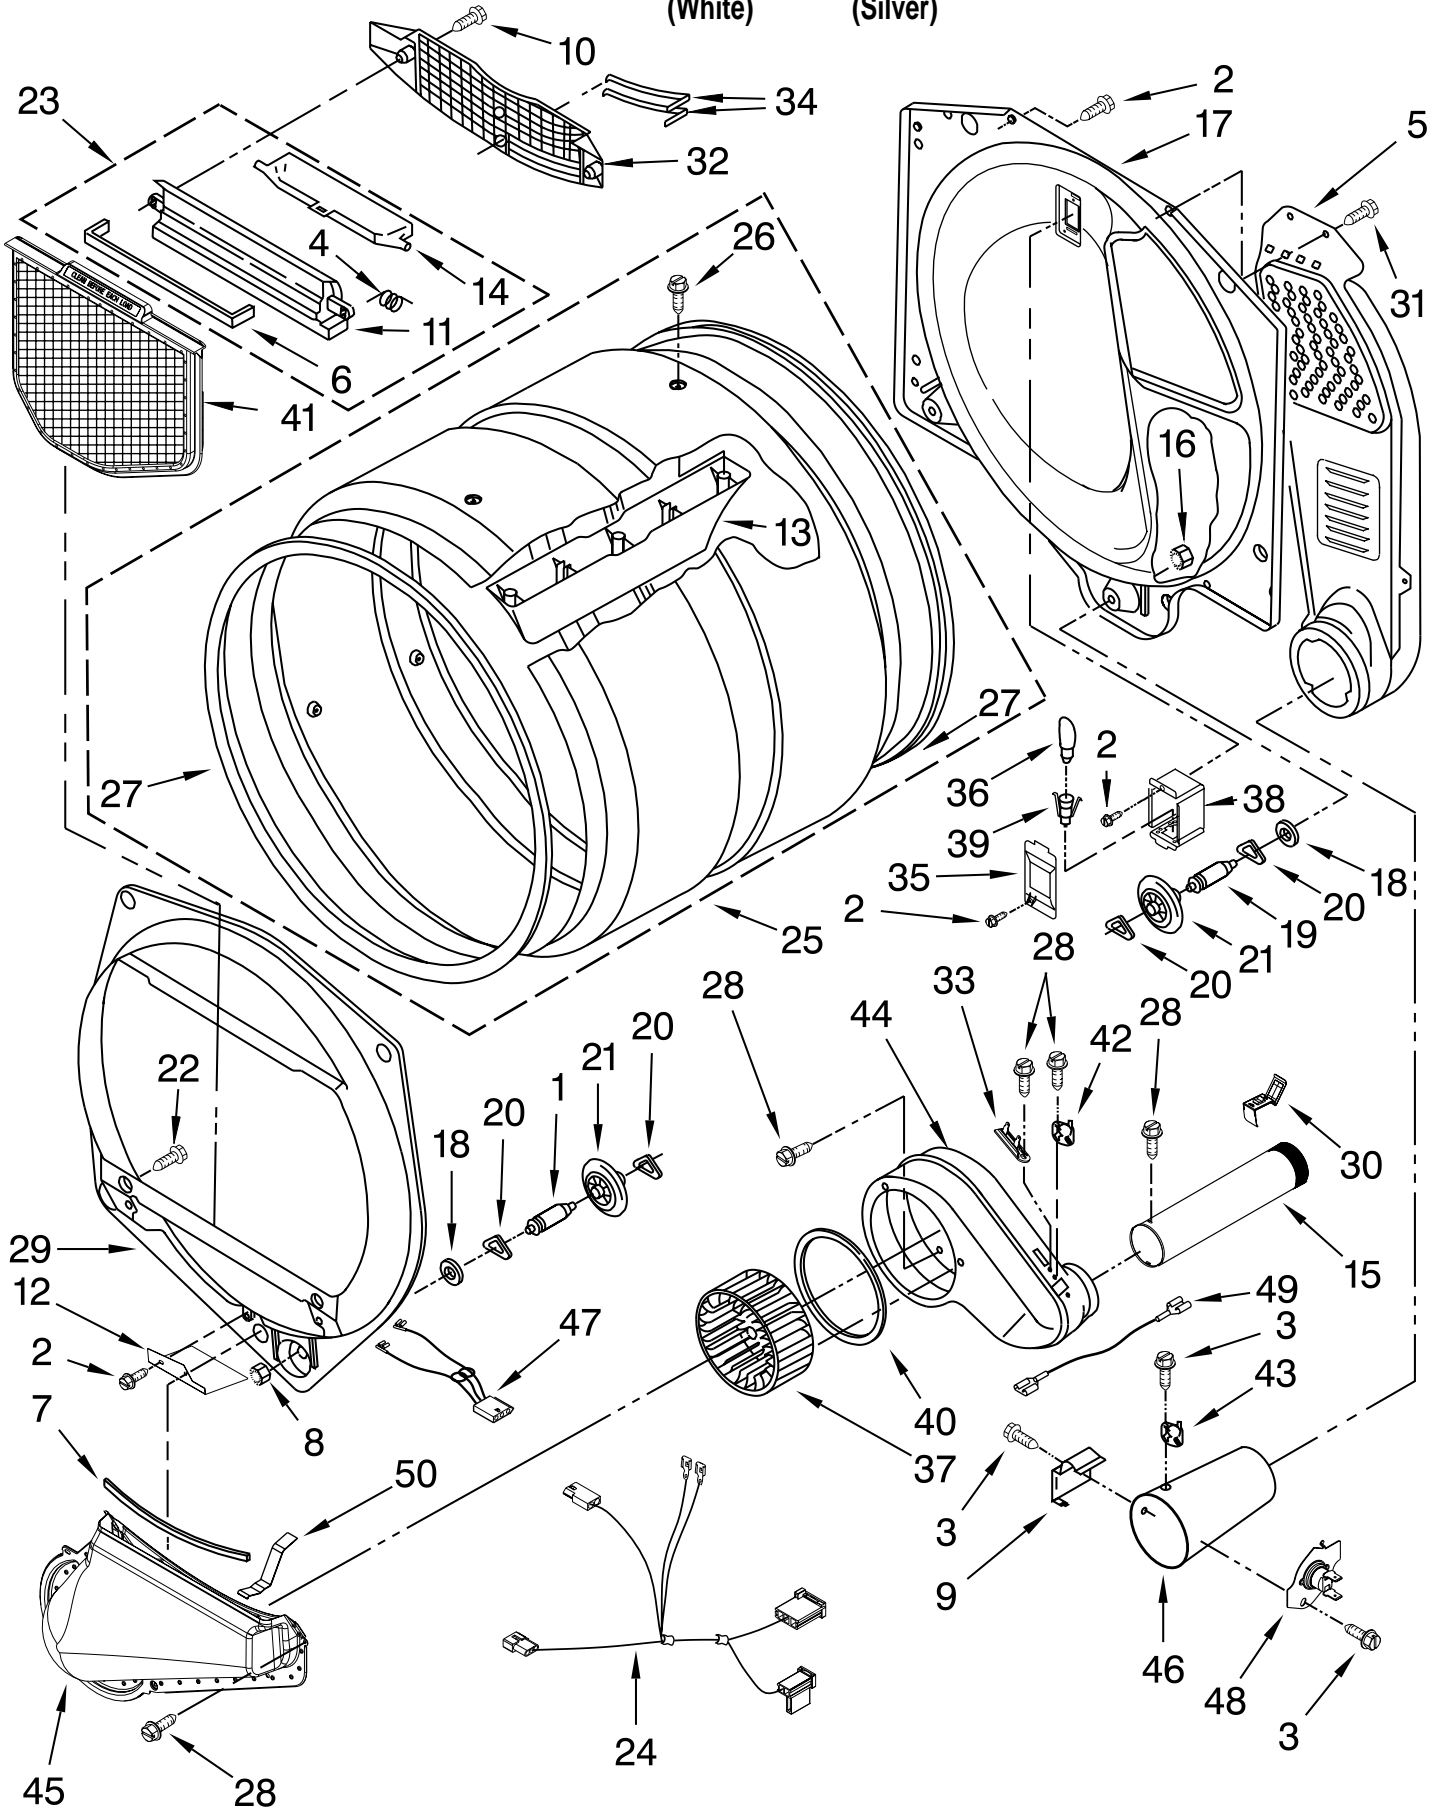

BULKHEAD PARTS

For Models: WGD5700XW1, WGD5700XL1

(White)

(Silver)

FOR ORDERING INFORMATION REFER TO PARTS PRICE LIST

BULKHEAD PARTS

For Models: WGD5700XW1, WGD5700XL1

(White)   (Silver)

Illus. No.	Part No.	DESCRIPTION	Illus. No.	Part No.	DESCRIPTION	Illus. No.	Part No.	DESCRIPTION
1	W10359271	Shaft, Drum Roller (R.H.) Thread	15	8066224	Exhaust Pipe	33	3392519	Thermal Fuse
2	3390647	Screw, 8-18 x 1/2	16	W10001120	Nut, 3/8-16 (L.H.)	34	3387223	Electrode, Sensor
3	90767	Screw, 8-18 x 3/8	17	8520836	Bulkhead, Rear	35	3402841	Lens, Drum Light
4	3394986	Spring, Lint Screen Door	18	3387459	Washer, Support	36	3406124	Bulb, Light
5	W10293765	Air Duct Assembly	19	W10359272	Shaft, Drum Roller (L.H.) Thread	37	697772	Wheel, Blower
6	697813	Seal, Outlet Housing	20	690997	Ring, Tri	38	8578825	Bracket, Light
7	697814	Seal, Drum Front	21	W10314171	Roller, Support	39	W10214261	Socket, Assembly
8	3934666	Nut, 3/8 x 16(R.H.)	22	695240	Screw, 8-18 x 1/2	40	697770	Seal, Cover Plate
9	338906	Sensor, Radiant	23	W10153423	Outlet Housing Assembly	41	W10049370	Lint Screen
10	3387230	Screw, 10-16 x 3/16	24	W10305870	Harness, Gas	42	8577274	Thermostat, Internal Bias
11	W10153414	Housing, Outlet	25	8318215	Complete Drum Assembly	43	3391912	Thermostat, High-Limit (255)
12	W10128629	Shield, Blower Housing	26	W10219342	Screw, 8-16 x 3/4	44	8544362	Housing, Blower
13	697693	Baffle, Drum	27	W10166807	Seal, Drum	45	8066168	Lint Duct Assembly
14	W10153413	Door, Lint Screen	28	693995	Screw, 8-16 X 3/8	46	8573824	Funnel, Burner
			29	697557	Bulkhead, Front	47	W10298258	Harness, Sensor
			30	8572105	Clip, Exhaust	48	8573713	Thermal, Cutoff
			31	489463	Screw	49	3401707	Jumper, TCO Hi-Limit
			32	W10153412	Grille, Outlet	50	W10345456	Clip, Spring