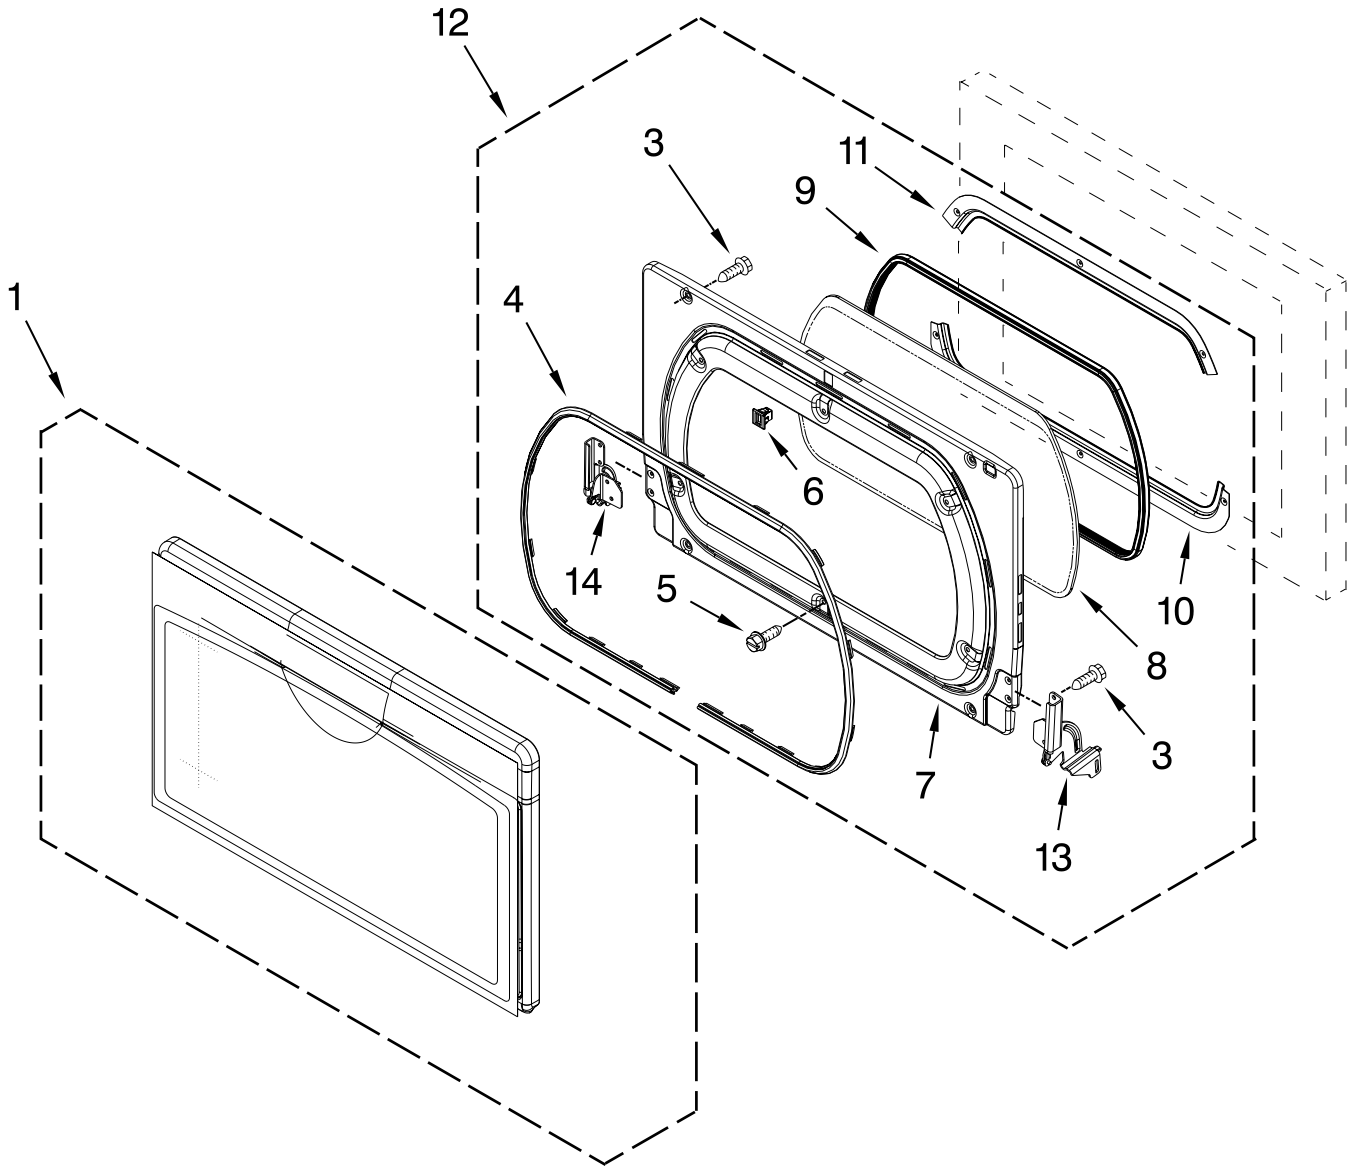

Following Parts Not Illustrated

W10293913 Conversion Kit
(Type 1 and 2)
to Type (4) L.P.G.

DOOR PARTS

For Models: WGD5700XW1, WGD5700XL1

(White)

(Silver)

Illus. No.	Part No.	DESCRIPTION
1		Outer Door Assembly
	W10284124	White
	W10284142	Silver
3	3357011	Screw, 10-16 x 1/2
4	W10284123	Seal, Door

Illus. No.	Part No.	DESCRIPTION
5	3393258	Screw, 10-16 X 1/2
6	690081	Assembly, Door Catch
7	W10284133	Door, Inner
8	W10284121	Door, Glass
9	W10284122	Seal, Window
10	W10284120	Retainer, Lower Glass

Illus. No.	Part No.	DESCRIPTION
11	W10284119	Retainer, Upper, Glass
12	W10284179	Door Inner Assembly
13	W10284141	Hinge, Door (R.H.)
14	W10284140	Hinge, Door (L.H.)