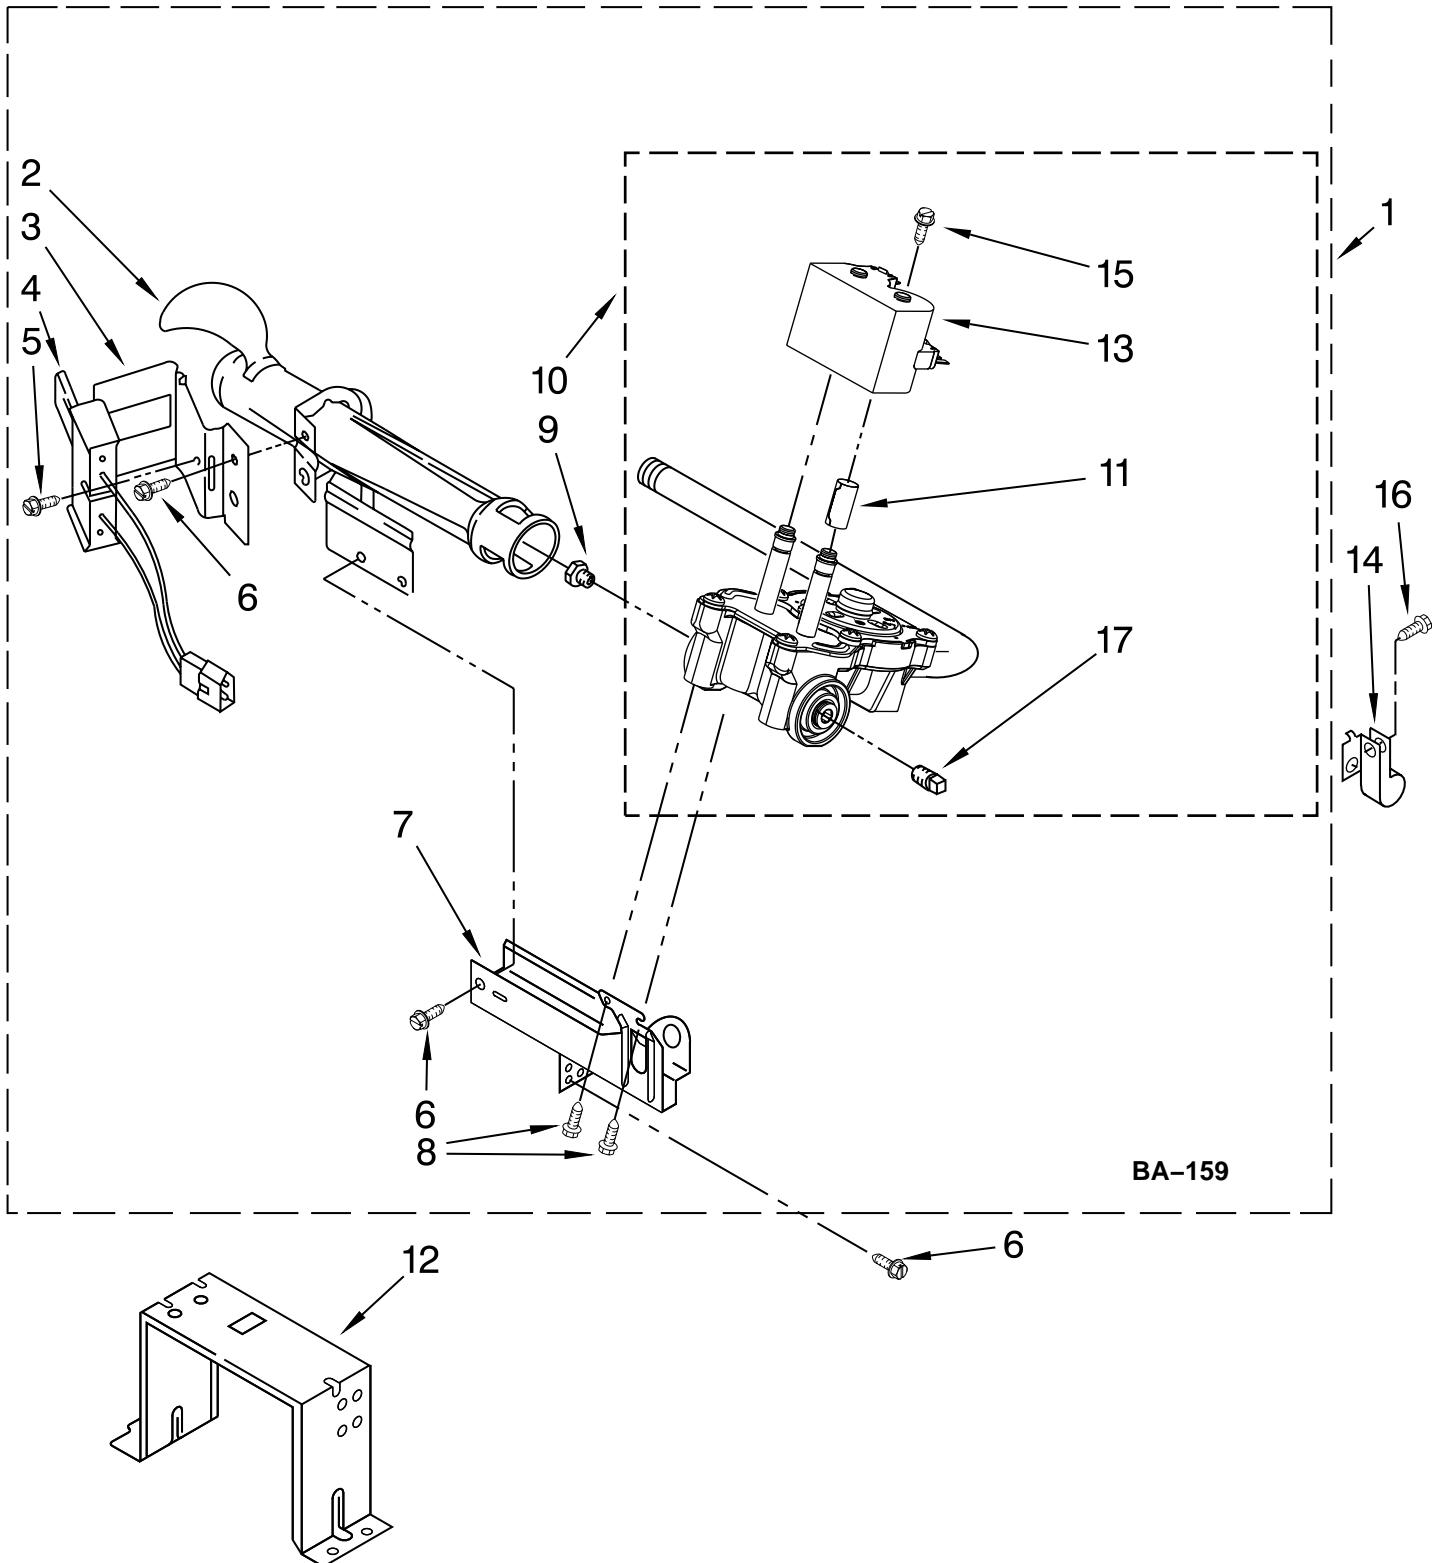

W10293911 BURNER ASSEMBLY

For Models: WGD5700XW1, WGD5700XL1

(White)

(Silver)

USE WITH TYPE 1 – NATURAL, TYPE 2 – MIXED,
AND TYPE 4 – LIQUEFIED PROPANE AND BUTANE GASES

FOR ORDERING INFORMATION REFER TO PARTS PRICE LIST

W10293911 BURNER ASSEMBLY

For Models: WGD5700XW1, WGD5700XL1

(White) (Silver)

USE WITH TYPE 1 – NATURAL, TYPE 2 – MIXED,
AND TYPE 4 – LIQUEFIED PROPANE AND BUTANE GASES

Illus. No.	Part No.	DESCRIPTION
1	W10293911	Burner Assembly 60 Hz. (Type 1 & 2)
2	688617	Tube, Burner
3	694298	Bracket, Ignitor
4	686590	Ignitor
5	3393909	Screw & Washer (8-32 x 5/8)
6	343641	Screw, 10-16 x 1/2
7	3389871	Base, Burner
8	3387057	Screw, 8-18 x 3/8 (3)
9	15418	Orifice, Burner Type 1
10	W10175144	Valve, Gas 60 Hz. (Complete) (Includes Pipe & Illus. No. 7)
11	W10295524	Sleeve-Magnetic
12	3389889	Bracket, Support
13	W10273784	Coil, 60 Hz.
14	3978776	Clamp, Pipe
15	326049536	Screw, Coil
16	3390647	Screw, 8-18 x 1/2
17	W10295523	Plug, Pipe

Following Parts Not Illustrated

W10293913 Conversion Kit
(Type 1 and 2)
to Type (4) L.P.G.