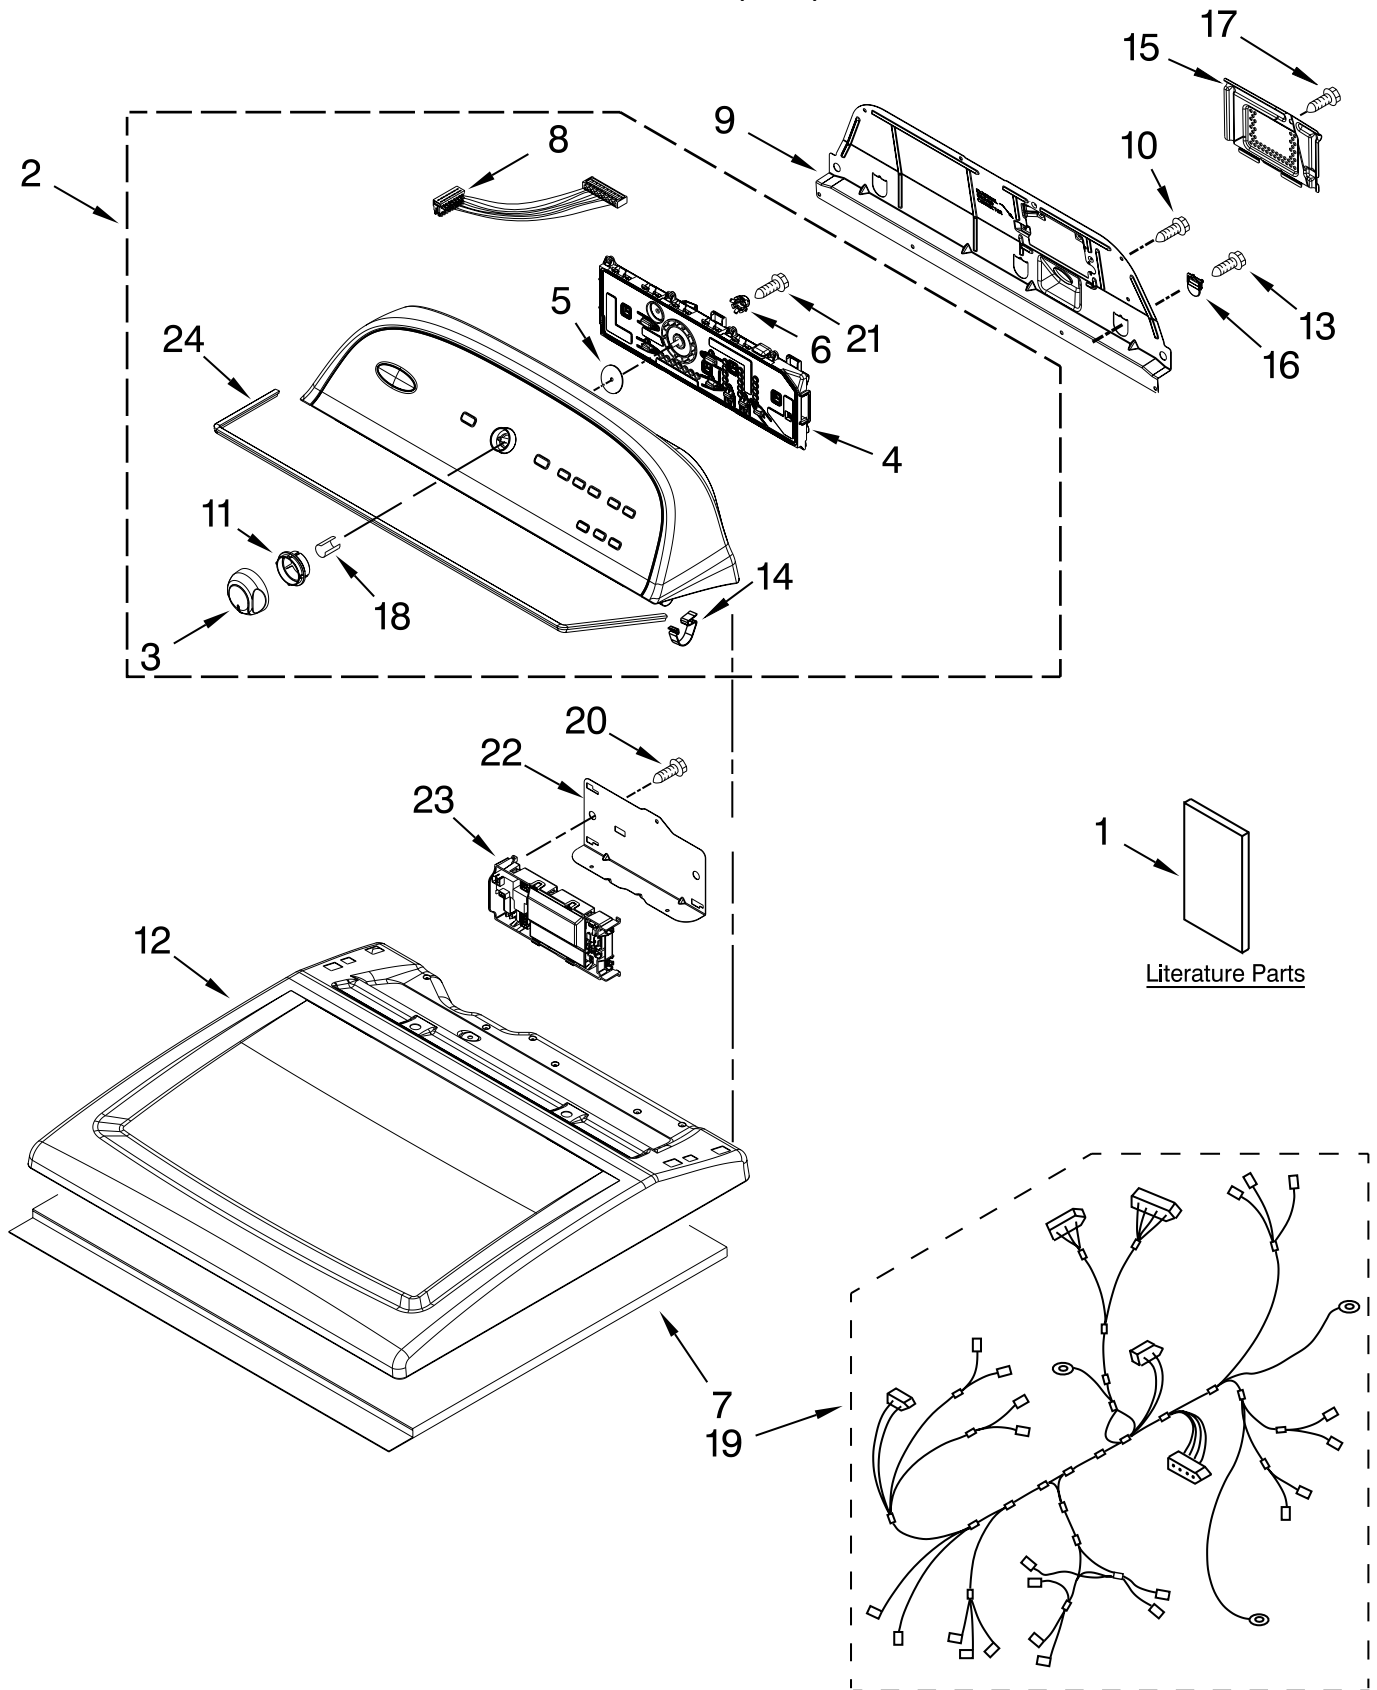

TOP AND CONSOLE PARTS

For Model: WGD5700AC0

(Silver)

27" GAS DRYER

Literature Parts

FOR ORDERING INFORMATION REFER TO PARTS PRICE LIST

TOP AND CONSOLE PARTS

For Model: WGD5700AC0

(Silver)

Illus. No.	Part No.	DESCRIPTION
1		Literature Parts
	W10115228	Installation Instructions
	W10097053	Guide, Use & Care
	W10417013	Tech Sheet
2		Assembly, Console
	W10458788	Silver
3		Knob Assembly
	W10251394	Silver
4	W10269626	User Interface
5	W10323092	Seal, UI
6	W10274524	Tensioner
7	W10123956	Sound Panel
8	W10285494	Cable, User Interface
9	W10096969	Panel, Rear Console
10	693995	Screw
11	W10325119	Spacer, Knob
12		Top
	W10458665	Silver
13	3390647	Screw
14	8312709	Clip, Console
15	W10338363	Cover, Terminal Block
16	W10279552	Plug, Upper Rear Panel
17	3390814	Screw
18	8536939	Clip, Spring
19	W10287253	Harness, Wiring
20	W10298336	Screw
21	W10219342	Screw, 8-16 x 1/2
22	W10271580	Bracket, Motor
23	W10214008	Electronic Control
24	W10280079	Seal, Console