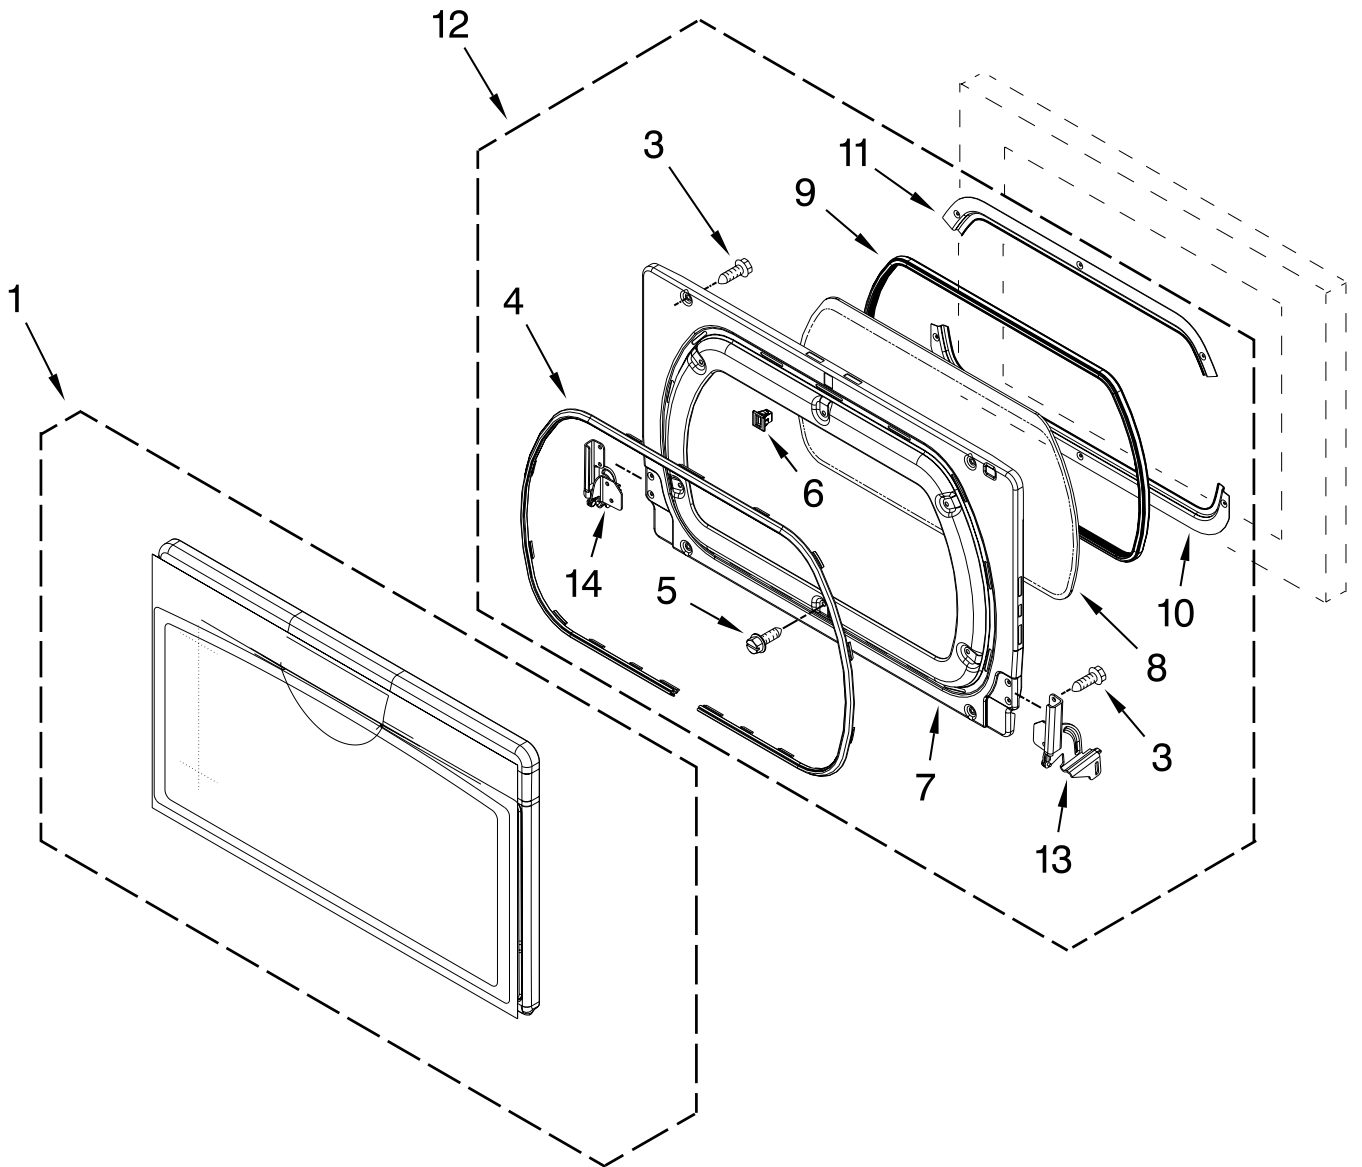

DOOR PARTS

For Model: WGD5700AC0

(Silver)

Illus. No.	Part No.	DESCRIPTION
1		Outer Door Assembly
	W10458861	Silver
3	3357011	Screw
4	W10284123	Seal, Door
5	3393258	Screw

Illus. No.	Part No.	DESCRIPTION
6	690081	Assembly, Door Catch
7	W10284133	Door, Inner
8	W10284121	Door, Glass
9	W10284122	Seal, Window
10	W10284120	Retainer, Lower Glass

Illus. No.	Part No.	DESCRIPTION
11	W10284119	Retainer, Upper, Glass
12	W10284179	Door Inner Assembly
13	W10284141	Hinge, Door (R.H.)
14	W10284140	Hinge, Door (L.H.)

FOR ORDERING INFORMATION REFER TO PARTS PRICE LIST