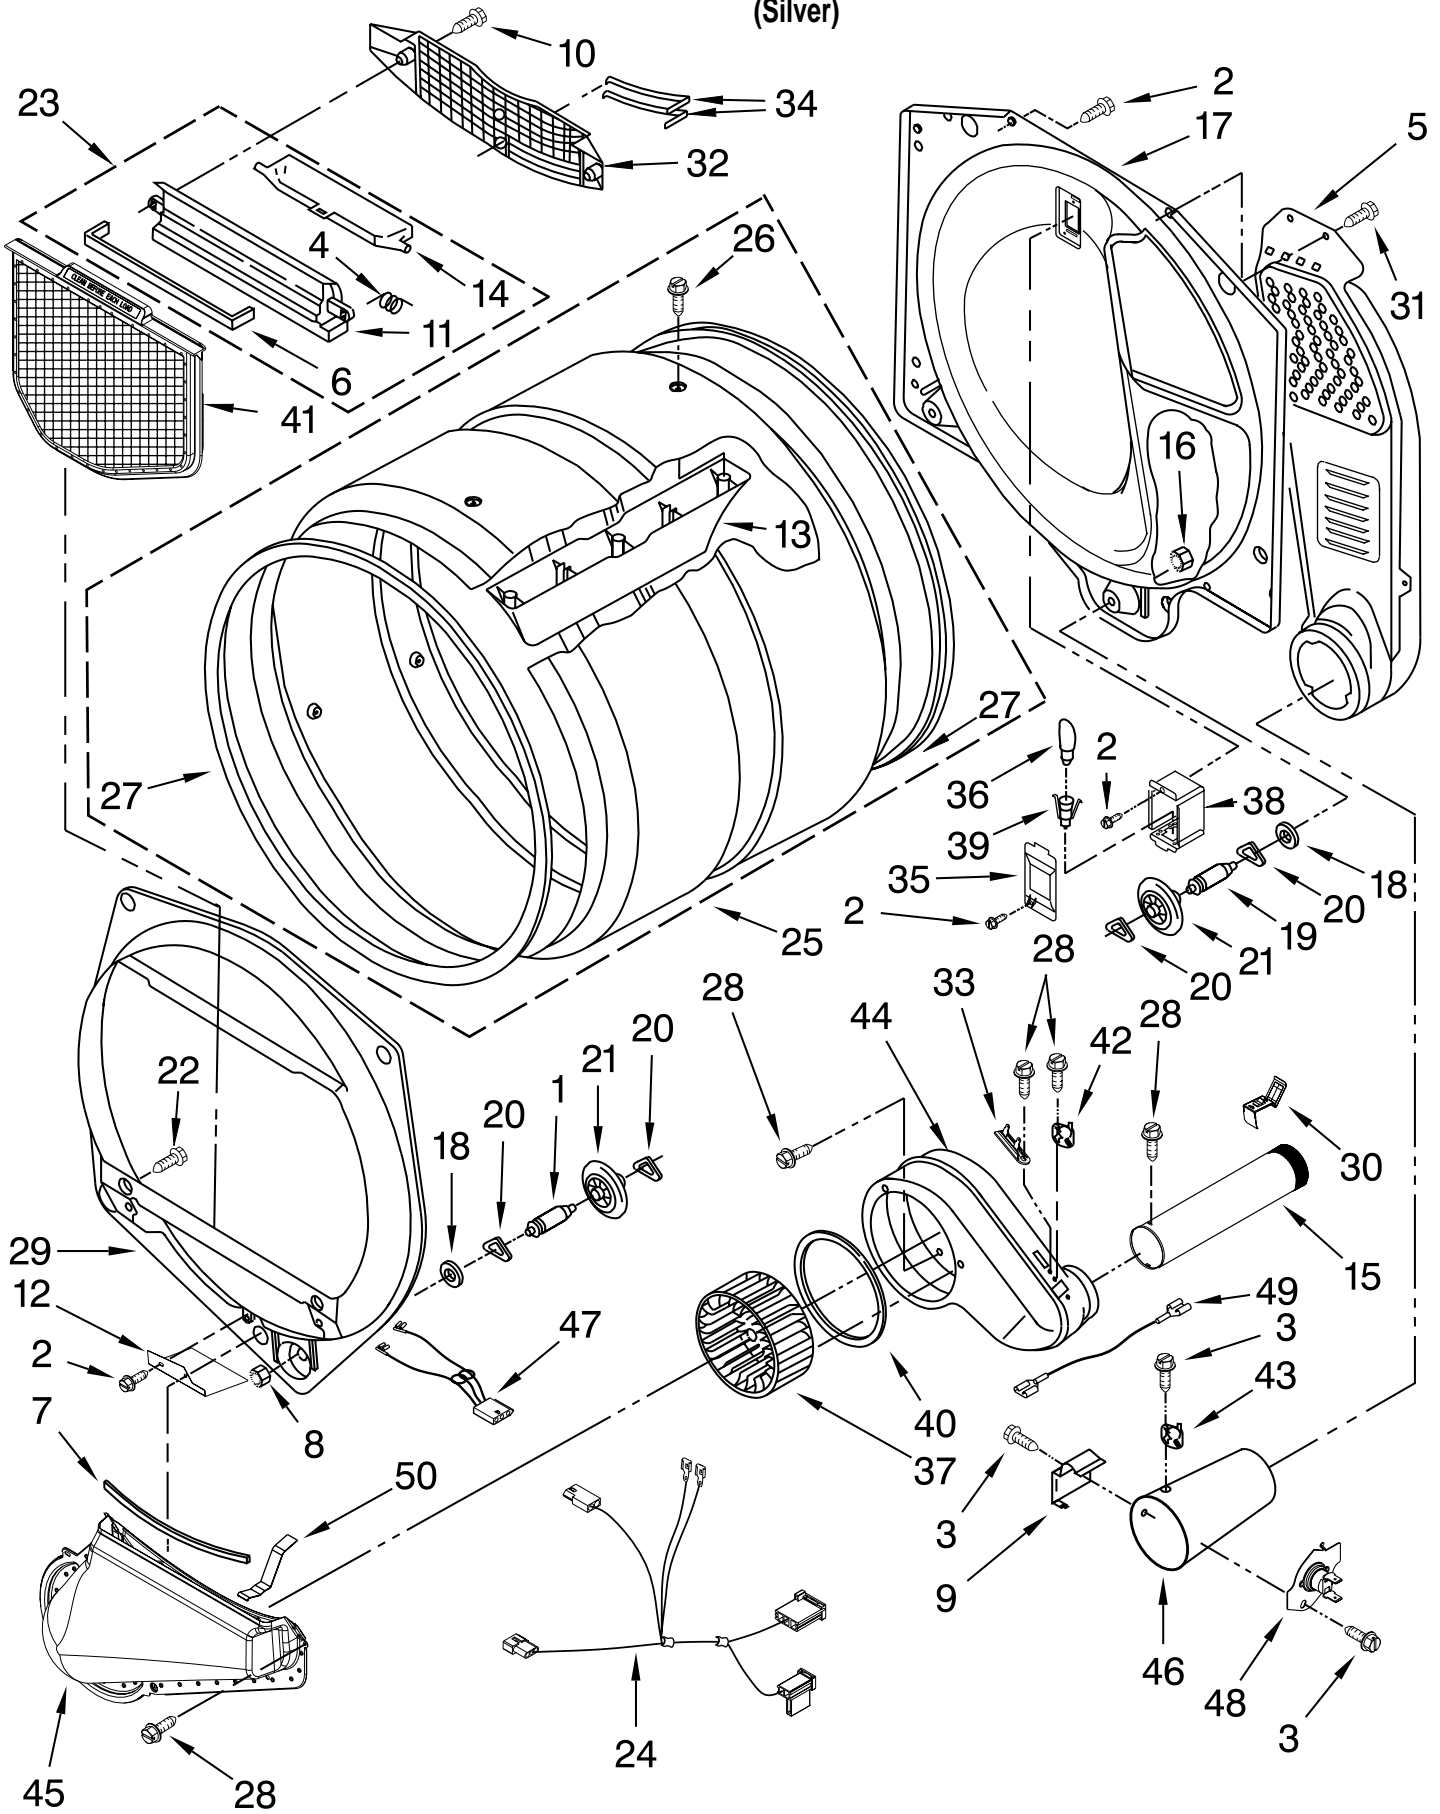

BULKHEAD PARTS

For Model: WGD5700AC0

(Silver)

FOR ORDERING INFORMATION REFER TO PARTS PRICE LIST

BULKHEAD PARTS

For Model: WGD5700AC0

(Silver)

Illus. No.	Part No.	DESCRIPTION	Illus. No.	Part No.	DESCRIPTION	Illus. No.	Part No.	DESCRIPTION
1	W10359271	Shaft, Drum Roller (R.H.) Thread	16	W10001120	Nut, 3/8-16 (L.H.)	33	3392519	Thermal Fuse
2	3390647	Screw	17	8520836	Bulkhead, Rear	34	3387223	Electrode, Sensor
3	90767	Screw	18	3387459	Washer, Support	35	3402841	Lens, Drum Light
4	3394986	Spring, Lint Screen Door	19	W10359272	Shaft, Drum Roller (L.H.) Thread	36	3406124	Bulb, Light
5	W10293765	Air Duct Assembly	20	690997	Ring, Tri	37	697772	Wheel, Blower
6	697813	Seal, Outlet Housing	21	W10314171	Roller, Support	38	8578825	Bracket, Light
7	697814	Seal, Drum Front	22	695240	Screw	39	W10214261	Socket, Assembly
8	3934666	Nut, 3/8 x 16(R.H.)	23	W10153423	Outlet Housing Assembly	40	697770	Seal, Cover Plate
9	338906	Sensor, Radiant	24	W10305870	Harness, Gas	41	W10049370	Lint Screen
10	3387230	Screw, 10-16 x 3/16	25	8318215	Complete Drum Assembly	42	8577274	Thermostat, Internal Bias
11	W10153414	Housing, Outlet	26	W10219342	Screw	43	3391912	Thermostat, High-Limit (255)
12	W10128629	Shield, Blower Housing	27	W10166807	Seal, Drum	44	8544362	Housing, Blower
13	697693	Baffle, Drum	28	693995	Screw	45	8066168	Lint Duct Assembly
14	W10153413	Door, Lint Screen	29	697557	Bulkhead, Front	46	8573824	Funnel, Burner
15	8066224	Exhaust Pipe	30	8572105	Clip, Exhaust	47	W10298258	Harness, Sensor
			31	489463	Screw	48	8573713	Thermal, Cutoff
			32	W10153412	Grille, Outlet	49	3401707	Jumper, TCO Hi-Limit
						50	W10345456	Clip, Spring