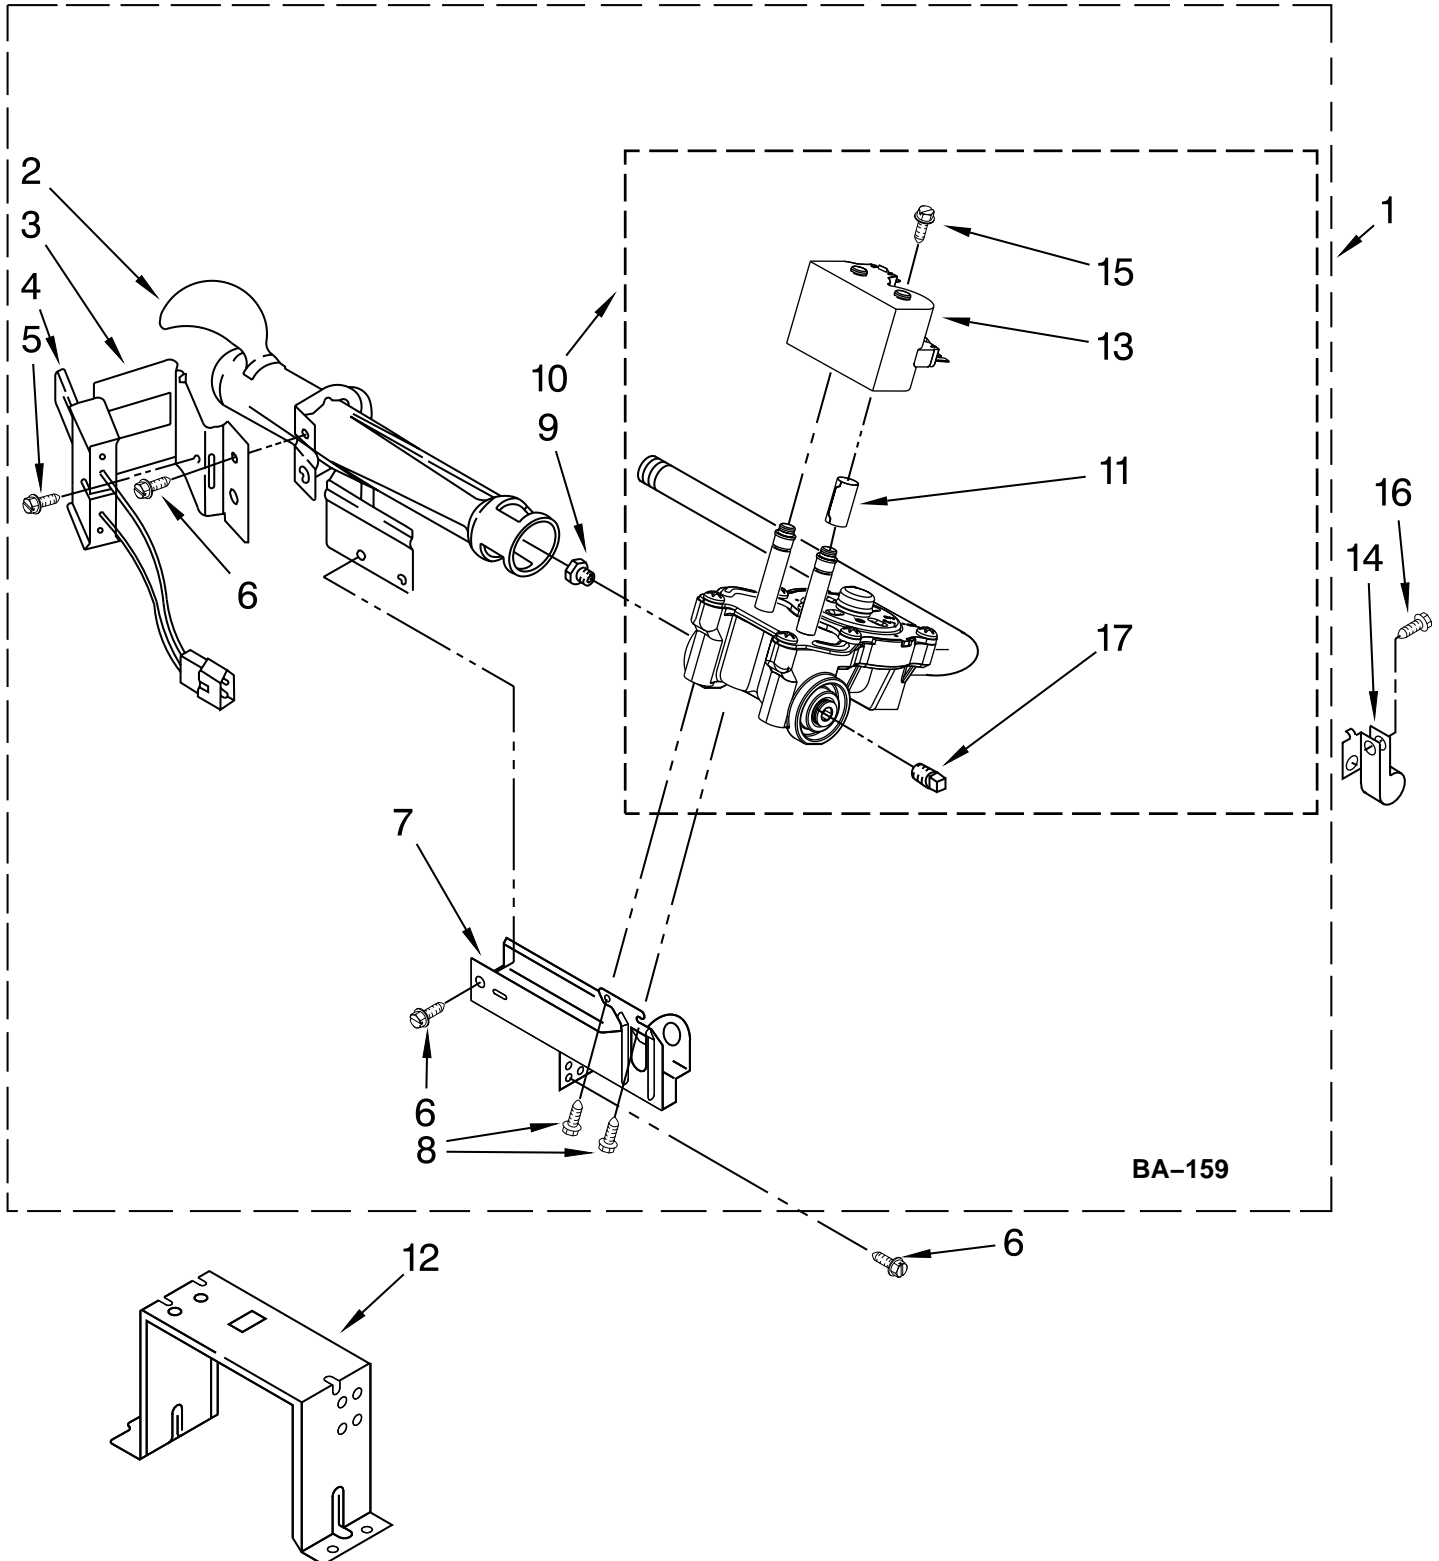

W10293911 BURNER ASSEMBLY

For Model: WGD5700AC0

(Silver)

USE WITH TYPE 1 – NATURAL, TYPE 2 – MIXED,
AND TYPE 4 – LIQUEFIED PROPANE AND BUTANE GASES

FOR ORDERING INFORMATION REFER TO PARTS PRICE LIST

W10293911 BURNER ASSEMBLY

For Model: WGD5700AC0

(Silver)

USE WITH TYPE 1 – NATURAL, TYPE 2 – MIXED,
AND TYPE 4 – LIQUEFIED PROPANE AND BUTANE GASES

Illus. No.	Part No.	DESCRIPTION
1	W10293911	Burner Assembly 60 Hz. (Type 1 & 2)
2	688617	Tube, Burner
3	694298	Bracket, Ignitor
4	686590	Ignitor
5	3393909	Screw & Washer (8–32 x 5/8)
6	343641	Screw, 10–16 x 1/2
7	3389871	Base, Burner
8	3387057	Screw, 8–18 x 3/8 (3)
9	15418	Orifice, Burner Type 1
10	W10175144	Valve, Gas 60 Hz. (Complete) (Includes Pipe & Illus. No. 7)
11	W10295524	Sleeve–Magnetic
12	3389889	Bracket, Support
13	W10273784	Coil, 60 Hz.
14	3978776	Clamp, Pipe
15	326049536	Screw, Coil
16	3390647	Screw, 8–18 x 1/2
17	W10295523	Plug, Pipe

Following Parts Not Illustrated

W10293913 Conversion Kit
(Type 1 and 2)
to Type (4) L.P.G.