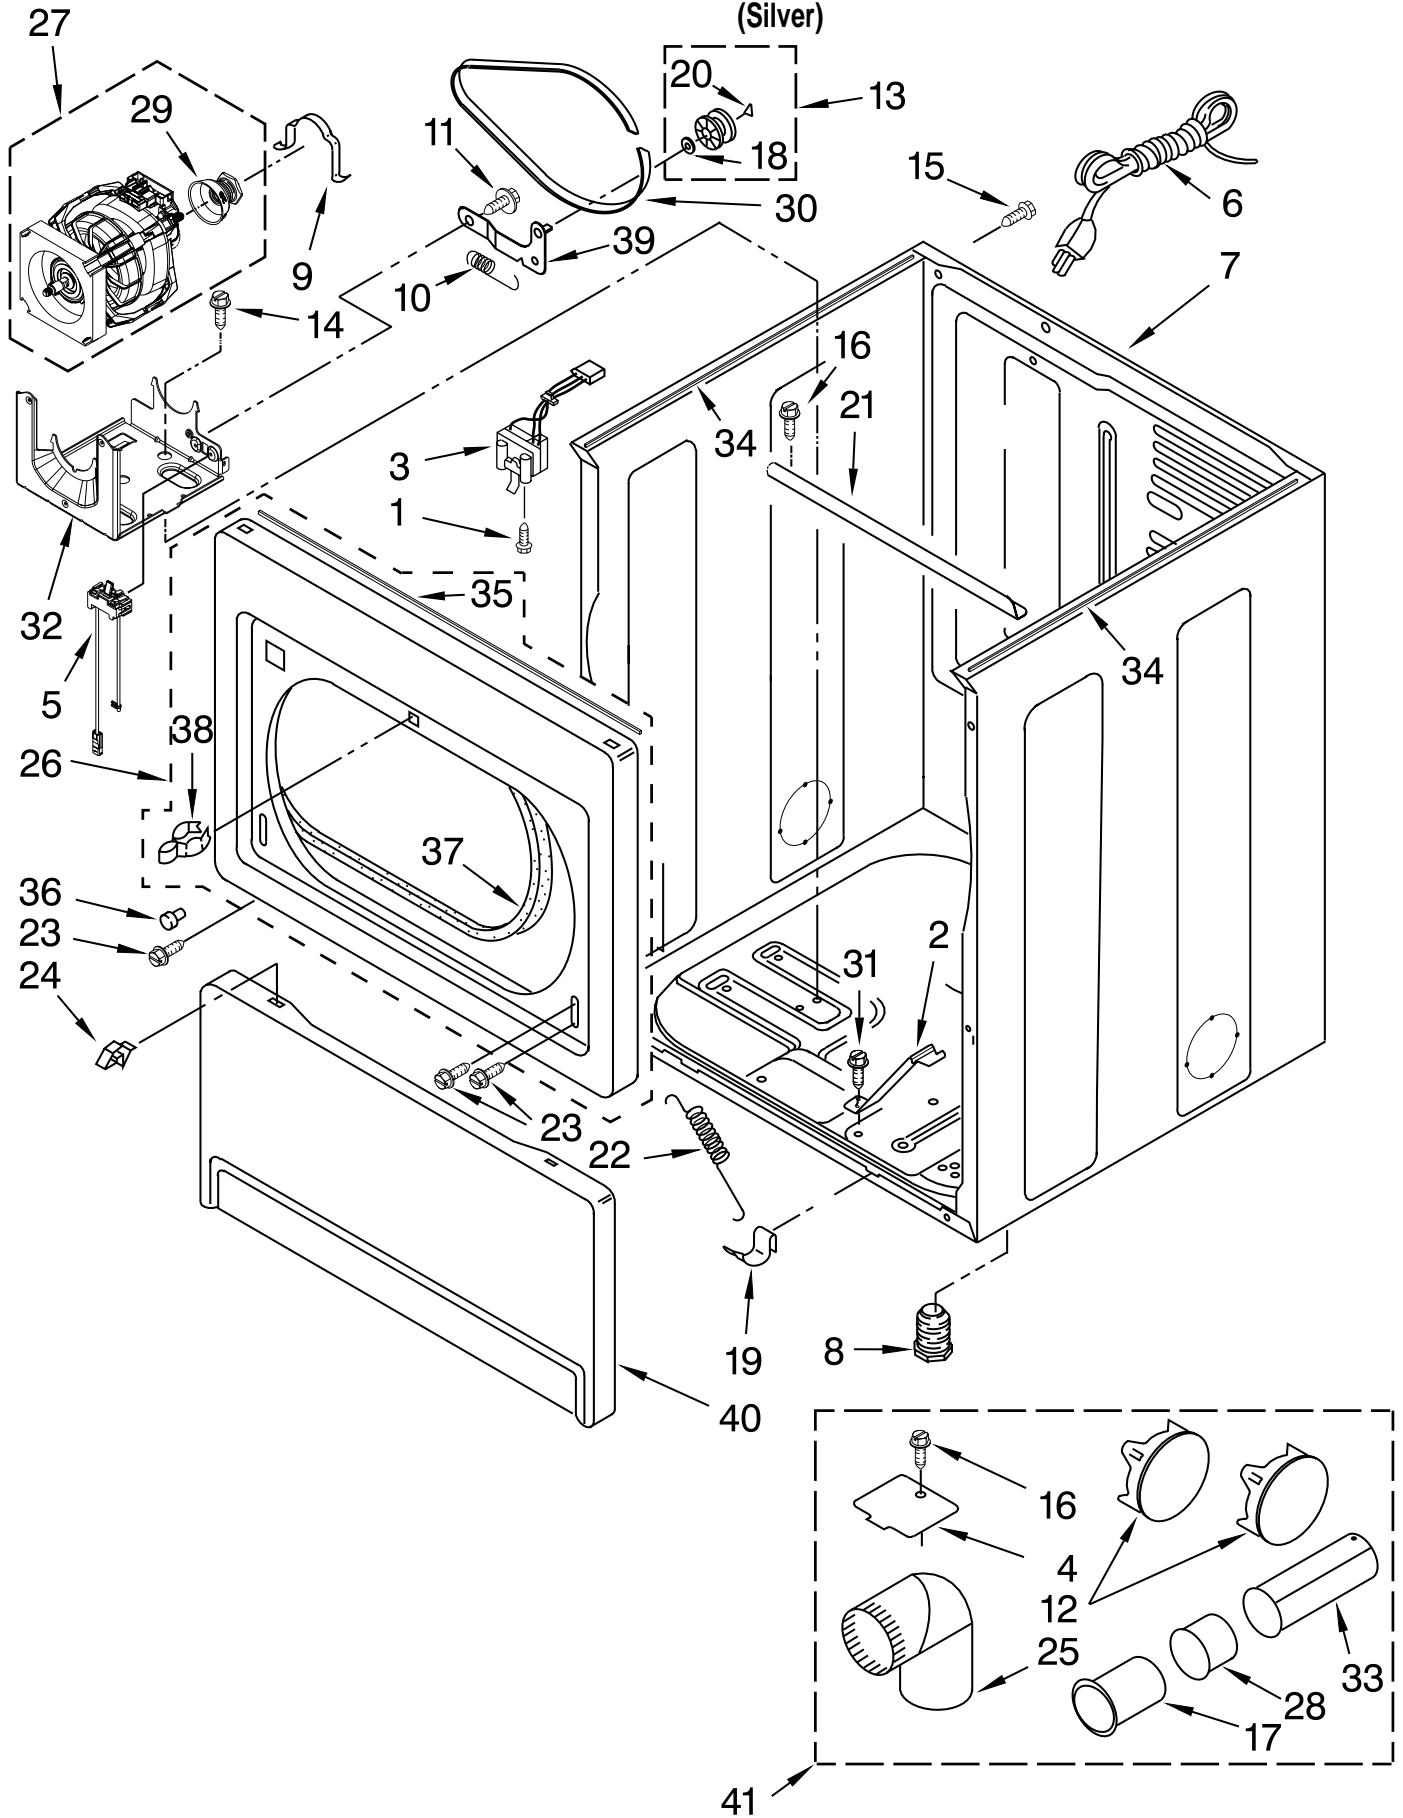

CABINET PARTS

For Model: WGD5700AC0

(Silver)

FOR ORDERING INFORMATION REFER TO PARTS PRICE LIST

CABINET PARTS

For Model: WGD5700AC0

(Silver)

Illus. No.	Part No.	DESCRIPTION	Illus. No.	Part No.	DESCRIPTION	Illus. No.	Part No.	DESCRIPTION
1	697773	Screw	15	8533971	Screw, Ground	33	8563749	Exhaust Pipe (Long)
2	8529757	Bracket, Burner	16	3390647	Screw	34	W10336128	Foam, Cabinet
3	3406107	Door Switch Assembly	17	8563747	Exhaust Pipe	35	W10312811	Foam Seal
4	W10354249	Plate, Cover	18	W10121334	Washer, Thrust	36	693152	Bumper
5	W10411936	Switch, Broken Belt	19	W10291934	Clip	37	3387242	Seal, Front Panel
6	W10440460	Cord, Power	20	690997	Tri-Ring	38	696144	Strike, Door
7	W10458797	Cabinet Silver	21	W10236068	Bracket, Cabinet	39	3388674	Idler Bracket
8	3392100	Foot, Dryer	22	3387565	Spring, Door	40		Toe Panel (Includes. Illus. 36)
	279810	Foot – Optional (Extended Length Package Of 2) (Not Included)	23	3357011	Screw		W10459664	Silver
9	W10121316	Clamp, Motor	24	3388229	Retainer	Optional Parts Not Included		
10	3387374	Spring, Idler	25	49026	4" – 90° Elbow	Dryer Exhaust Kit		
11	3389420	Retainer, Idler	26	W10459661	Upper Front Panel Silver	(For Side & Bottom Venting)		
12	W10404617	Plug, Multivent Midnight Grey	27	W10396028	Motor, Assembly 1/3 HP			
13	3388672	Pulley Assembly	28	W10331278	Exhaust Pipe (Short)			
14	343641	Screw	29	8578220	Pulley, Motor			
			30	3387610	Belt, Drive			
			31	693995	Screw			
			32	W10242878	Bracket, Motor			
						41	W10186596	Midnight Grey