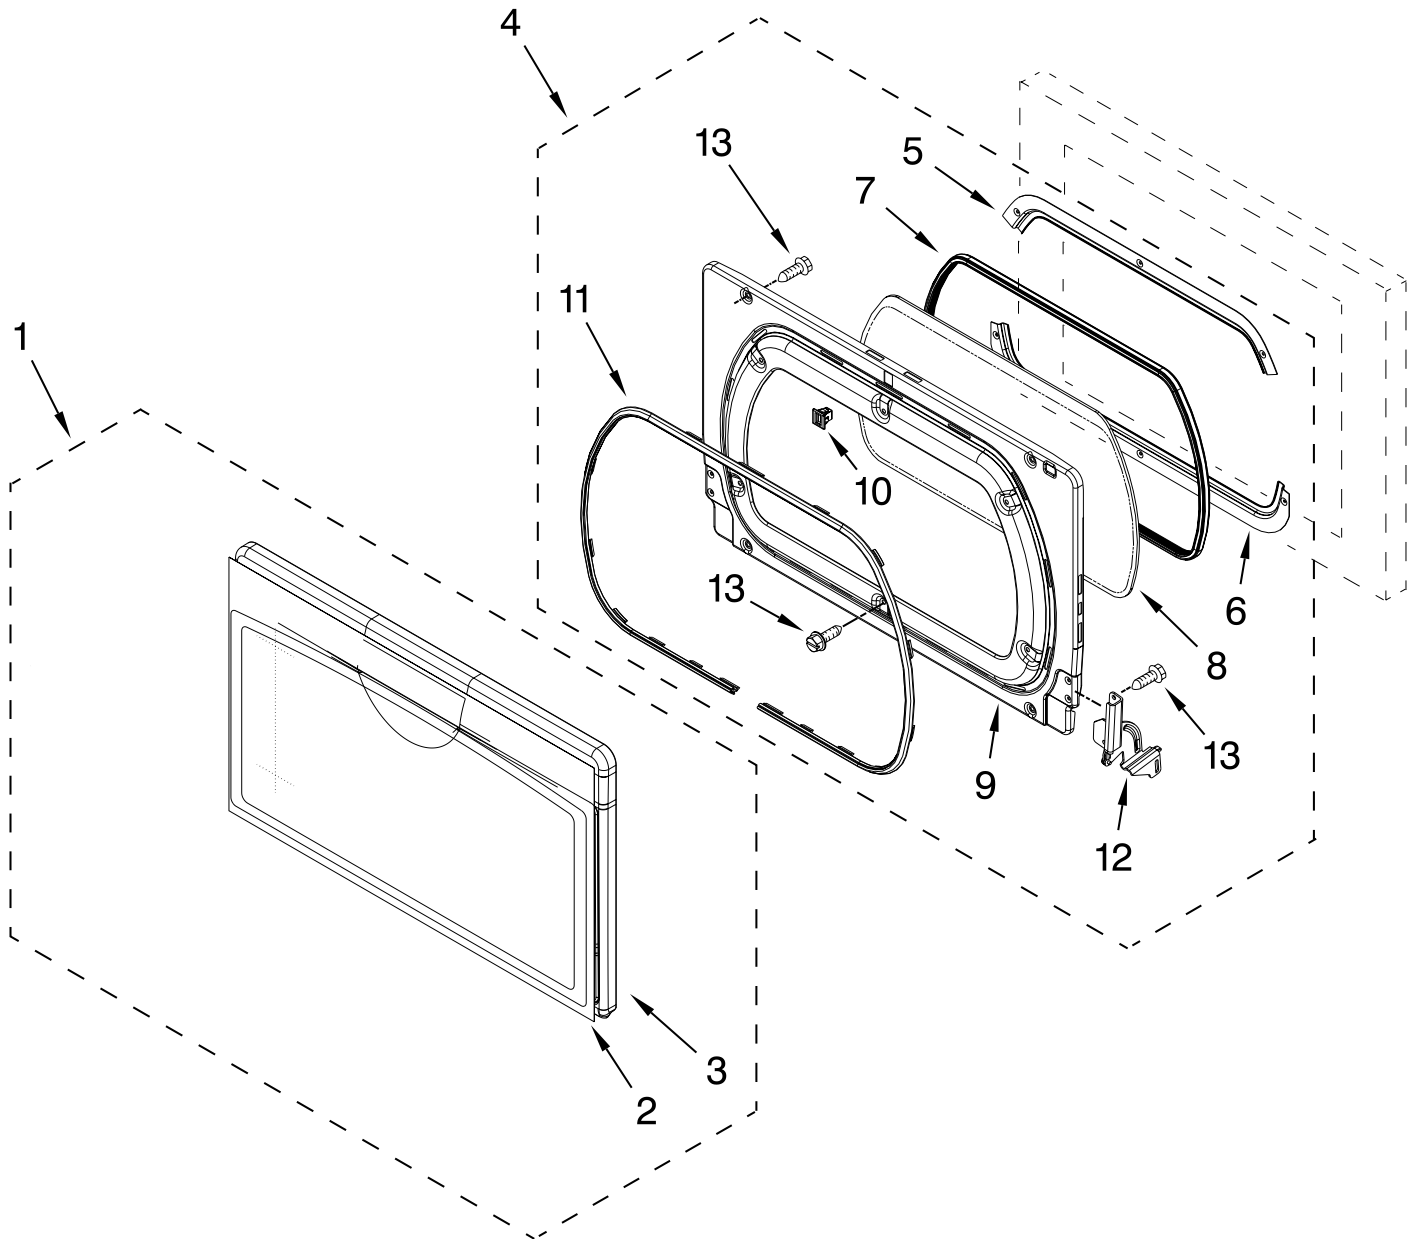

DOOR PARTS

For Model: WED5700AC0

(Chrome Shadow)

Illus. No.	Part No.	DESCRIPTION
1	W10458861	Outer Door Assembly
2	W10284116	Window, Outer Door
3	W10459663	Door Outer
4	W10284179	Inner Door Assembly

Illus. No.	Part No.	DESCRIPTION
5	W10284119	Retainer, Glass Upper
6	W10284120	Retainer, Glass Lower
7	W10284122	Seal, Window
8	W10284121	Door Glass
9	W10284133	Door Inner

Illus. No.	Part No.	DESCRIPTION
10	690081	Door Catch Assembly
11	W10284123	Seal, Door
12	W10284141	Hinge, Door (R.H.)
	W10284140	Hinge, Door (L.H.)
13	3393258	Screw

FOR ORDERING INFORMATION REFER TO PARTS PRICE LIST