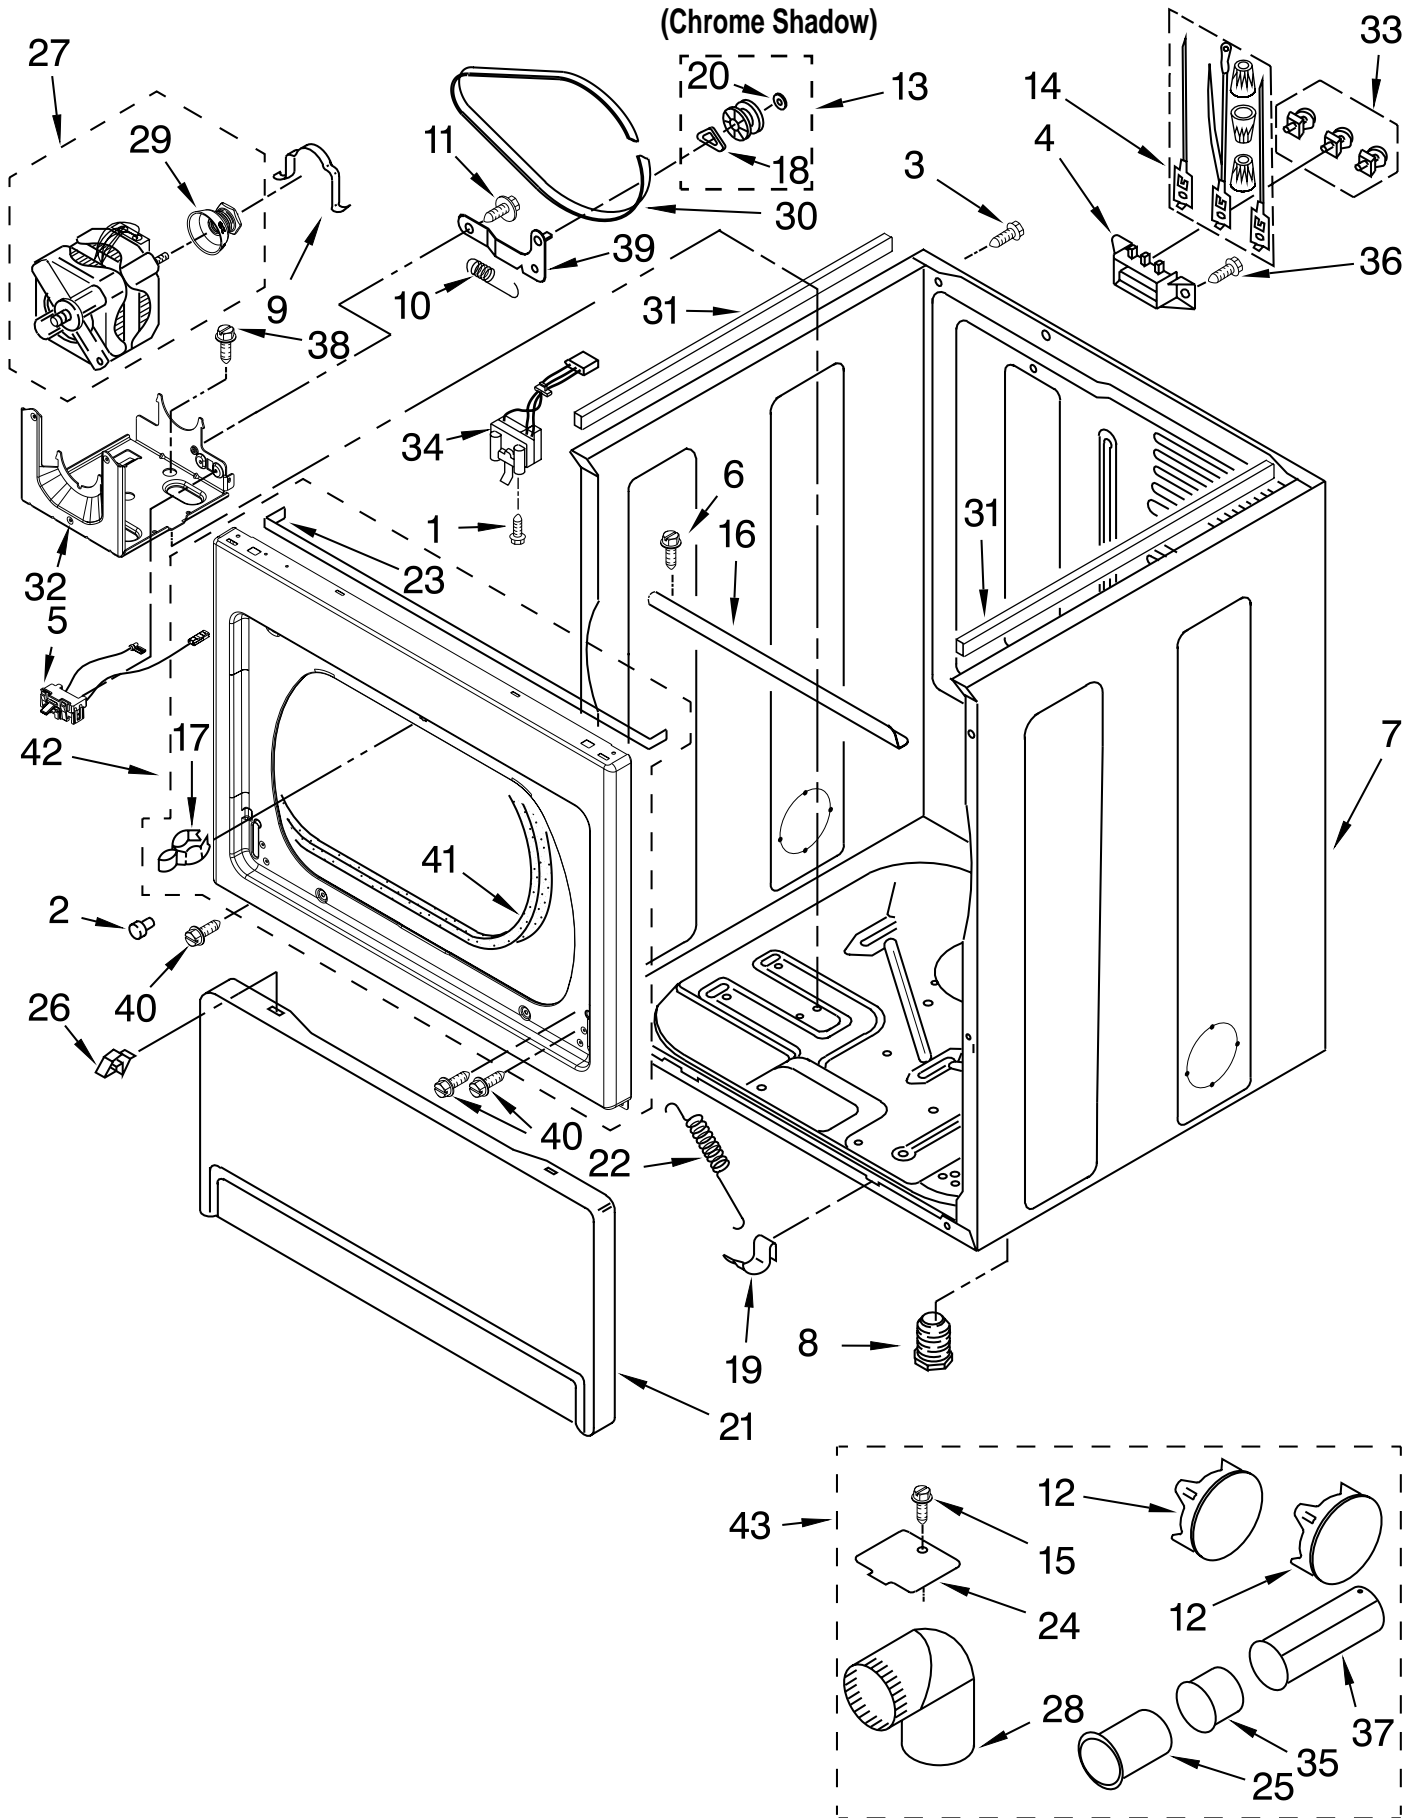

CABINET PARTS

For Model: WED5700AC0

(Chrome Shadow)

FOR ORDERING INFORMATION REFER TO PARTS PRICE LIST

CABINET PARTS

For Model: WED5700AC0

(Chrome Shadow)

Illus. No.	Part No.	DESCRIPTION	Illus. No.	Part No.	DESCRIPTION	Illus. No.	Part No.	DESCRIPTION
1	697773	Screw	15	488729	Screw	33	279393	Terminal Block
2	693152	Bumper	16	W10236068	Bracket, Cabinet			Screw Kit (For
3	8533971	Screw, Ground	17	696144	Strike, Door			Terminal Block)
4	3397659	Block, Terminal	18	690997	Ring, Tri	34	3406107	Door Switch
5	W10411936	Switch, Broken Belt	19	W10291934	Clip			Assembly
6	3390647	Screw	20	W10121334	Washer	35	W10331278	Exhaust Pipe (Short)
7	W10458797	Cabinet	21	W10459664	Toe Panel	36	3393008	Screw
8	3392100	Foot, Dryer	22	3387565	Spring, Door	37	8563749	Exhaust Pipe (Long)
	279810	Foot – Optional (Extended Length Package Of 2) (Not Included)	23	W10312811	Foam Seal	38	343641	Screw,
9	W10121316	Clamp, Motor	24	W10354249	Cover-Plate	39	3388674	Idler Bracket
10	3387374	Spring, Idler	25	8563747	Exhaust Pipe	40	3357011	Screw
11	3389420	Retainer, Idler	26	3388229	Retainer	41	3387242	Seal, Front Panel
12		Plug, Multivent	27	W10396028	Motor, Assembly 60 HZ.	42	W10459661	Upper Front Panel
	W10404617	Midnight Grey	28	49026	4" – 90° Elbow	Optional Parts Not Included		
13	3388672	Pulley Assembly	29	8578220	Pulley, Motor	Dryer Exhaust Kit		
14	279318	Terminal, Brass & Tinned (Includes Illus. 33)	30	3387610	Belt, Drive	(For Side & Bottom Venting)		
			31	W10336128	Seal, Spill Guard			
			32	W10242878	Bracket, Motor			
						43	W10186596	Midnight Grey