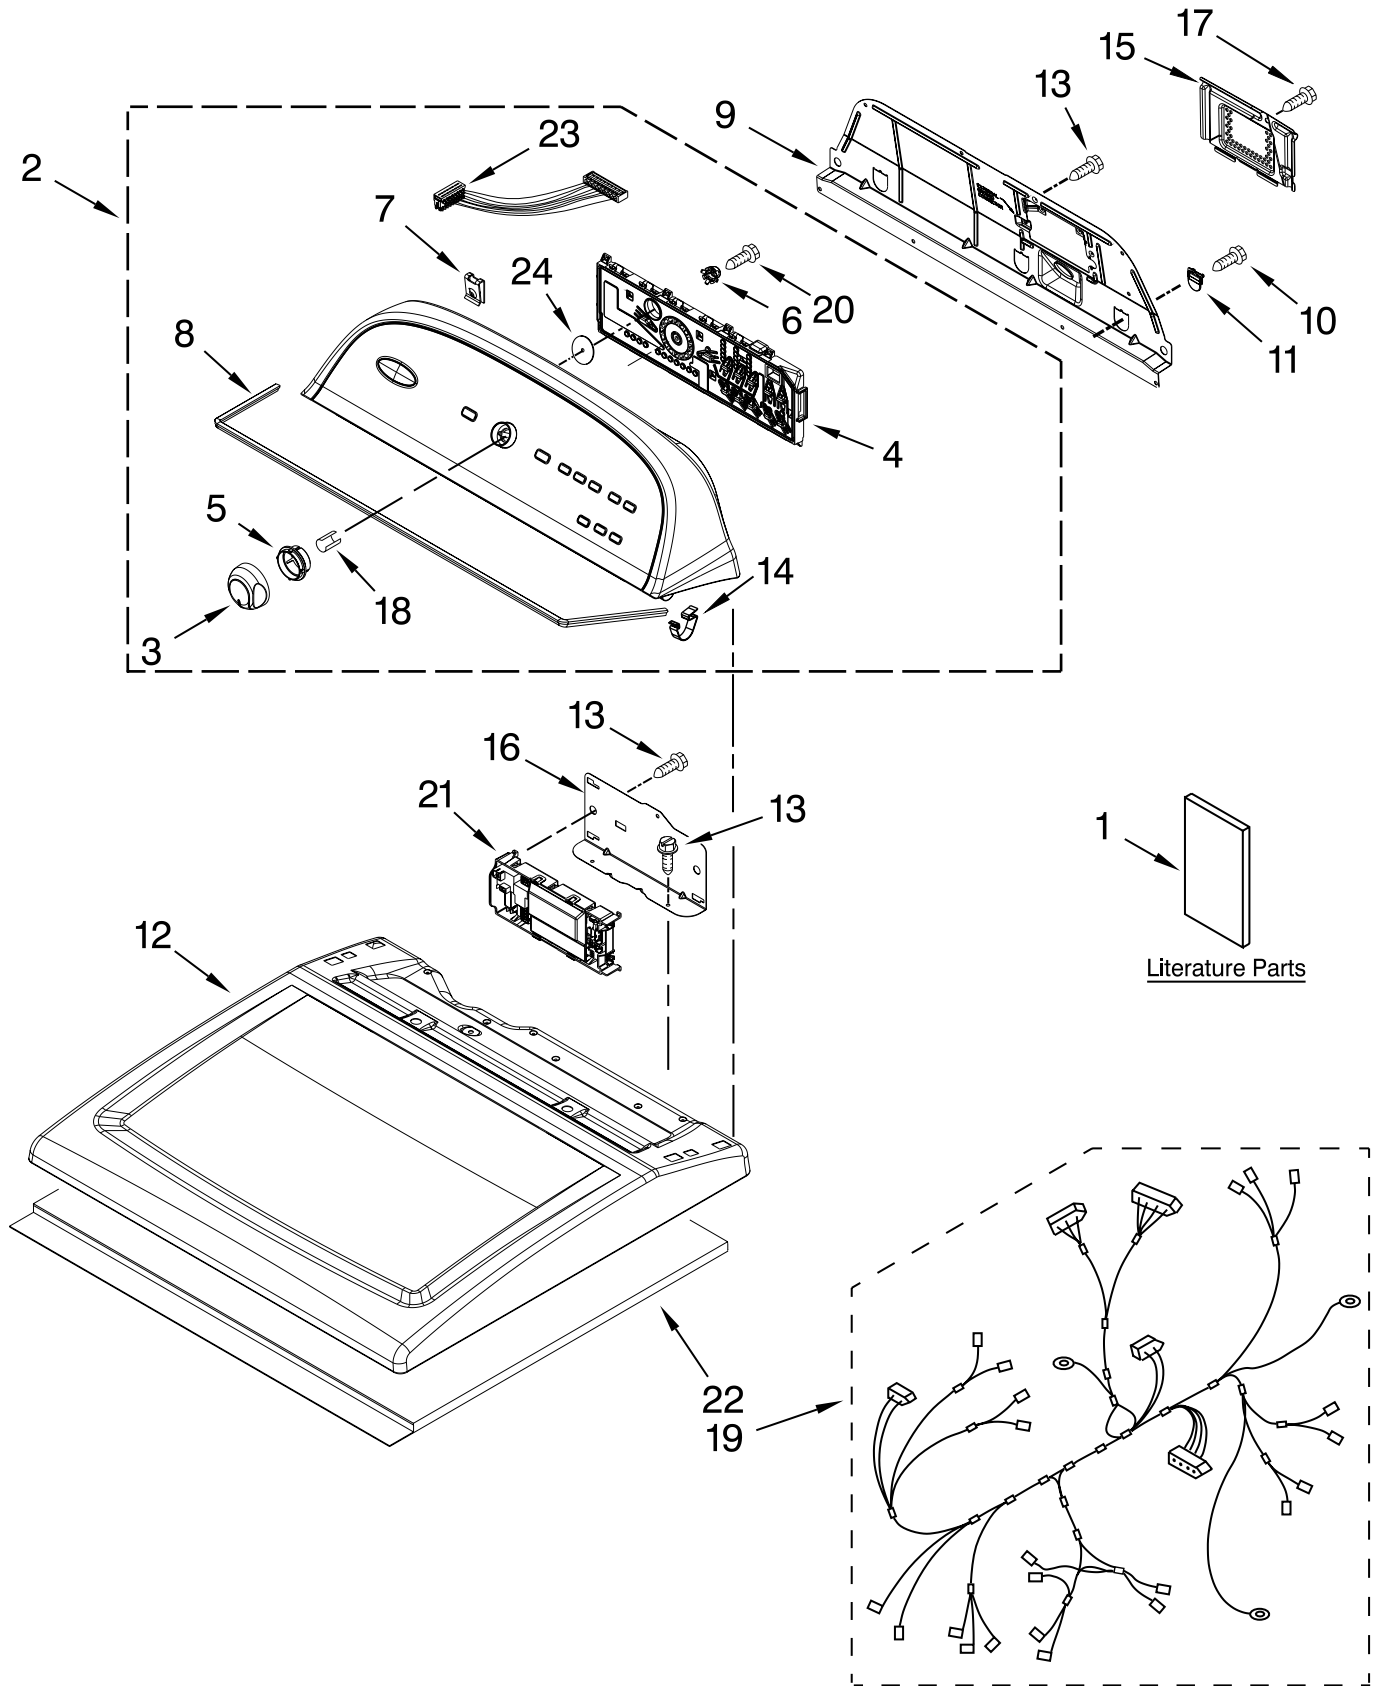

TOP AND CONSOLE PARTS

ELECTRIC DRYER

For Model: WED5700AC0

(Chrome Shadow)

FOR ORDERING INFORMATION REFER TO PARTS PRICE LIST

TOP AND CONSOLE PARTS

For Model: WED5700AC0

(Chrome Shadow)

Illus. No.	Part No.	DESCRIPTION
1		Literature Parts
	W10115226	Installation Instructions
	W10097053	Guide, Use & Care
	W10417013	Tech Sheet
2	W10458788	Console Assembly (Complete)
3	W10251394	Knob Assembly (Metallic)
4	W10269626	User Interface Assembly
5	W10325119	Spacer, Knob
6	W10274524	Tensioner Fascia
7	W10298336	Nut, 8-18 U-Type
8	W10280079	Seal, Console
9	W10096969	Panel, Rear
10	693995	Screw, 8-18 x 5/16
11	W10279552	Plug-Upper Rear Panel
12	W10458665	Top
13	3390647	Screw
14	8312709	Clip, Console
15	W10286180	Cover, Terminal Block
16	W10271580	Bracket, Motor Control
17	3390814	Screw
18	8536939	Clip, Spring
19	W10287252	Harness, Electric
20	W10219342	Screw
21	W10214008	CCU-Control
22	W10123956	Dampening Panel
23	W10285494	Cable, User-Interface
24	W10323092	Seal, User-Interface