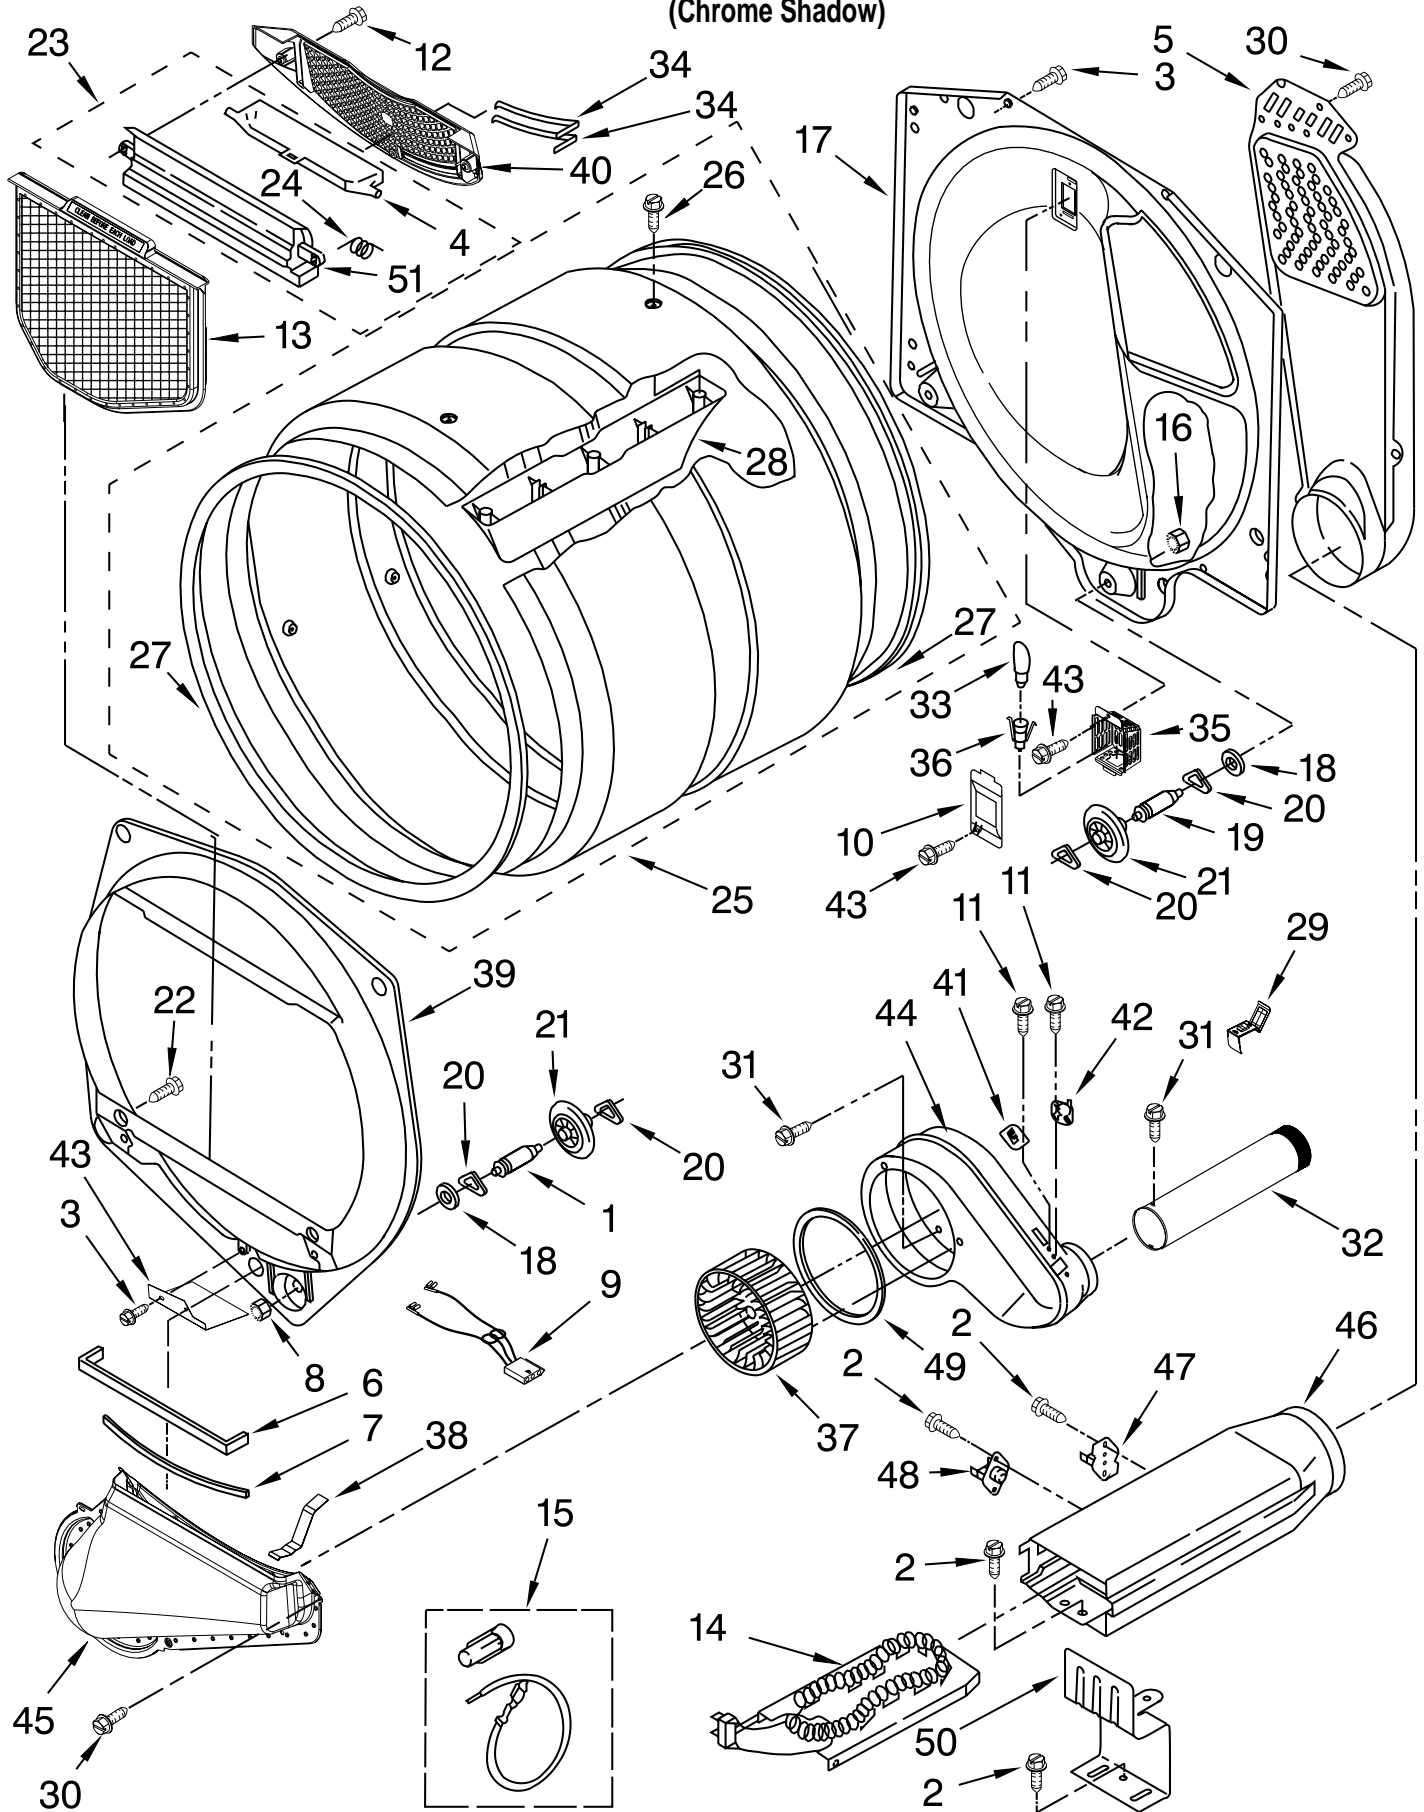

BULKHEAD PARTS

For Model: WED5700AC0

(Chrome Shadow)

FOR ORDERING INFORMATION REFER TO PARTS PRICE LIST

BULKHEAD PARTS

For Model: WED5700AC0

(Chrome Shadow)

Illus. No.	Part No.	DESCRIPTION	Illus. No.	Part No.	DESCRIPTION	Illus. No.	Part No.	DESCRIPTION
1	W10359271	Shaft, Drum Roller (R.H.) Thread	17	8520836	Bulkhead, Rear	35	8578825	Bracket, Drum Light
2	90767	Screw	18	3387459	Washer, Support	36	W10214261	Socket Assembly
3	3390647	Screw	19	W10359272	Shaft, Drum Roller (L.H.) Thread	37	697772	Wheel, Blower
4	W10153413	Door, Lint Screen	20	690997	Ring, Tri	38	W10345456	Clip, Spring
5	697354	Air Duct Assembly	21	W10314171	Roller, Support	39	697557	Bulkhead, Front
6	697813	Seal, Outlet Housing	22	695240	Screw	40	W10153412	Grille, Outlet
7	697814	Seal, Drum Front	23	W10153423	Outlet Housing Assembly	41	3392519	Thermal Fuse
8	3934666	Nut, 3/8 x 16(R.H.)	24	3394986	Spring, Lint Screen Door	42	8577274	Thermistor, Dryer Exhaust
9	W10298258	Harness, Sensor	25	8318215	Complete Drum Assembly	43	W10128629	Shield, Blower Housing
10	3402841	Lens, Drum Light	26	W10219342	Screw	44	8544362	Housing, Blower
11	693995	Screw	27	W10166807	Seal, Drum	45	8066168	Lint Duct Assembly
12	3357011	Screw	28	697693	Baffle, Drum	46	3392537	Heater Box
13	W10049370	Lint Screen	29	8572105	Clip, Exhaust	47	8318314	Thermal Cut-Off (Includes Illus. 48)
14	3387747	Heater Element	30	693995	Screw	48	3391914	Thermostat-HL (295 / 215 NC)
15	279457	Terminal Wire Kit (For Heater Element Wiring Harness Repair)	31	489463	Screw	49	697770	Seal, Cover Plate
16	W10001120	Nut, 3/8-16 (L.H.)	32	8066224	Exhaust Pipe	50	8066099	Bracket, Heater Box
			33	3406124	Bulb, Light	51	W10153414	Housing Outlet
			34	3387223	Electrode, Sensor