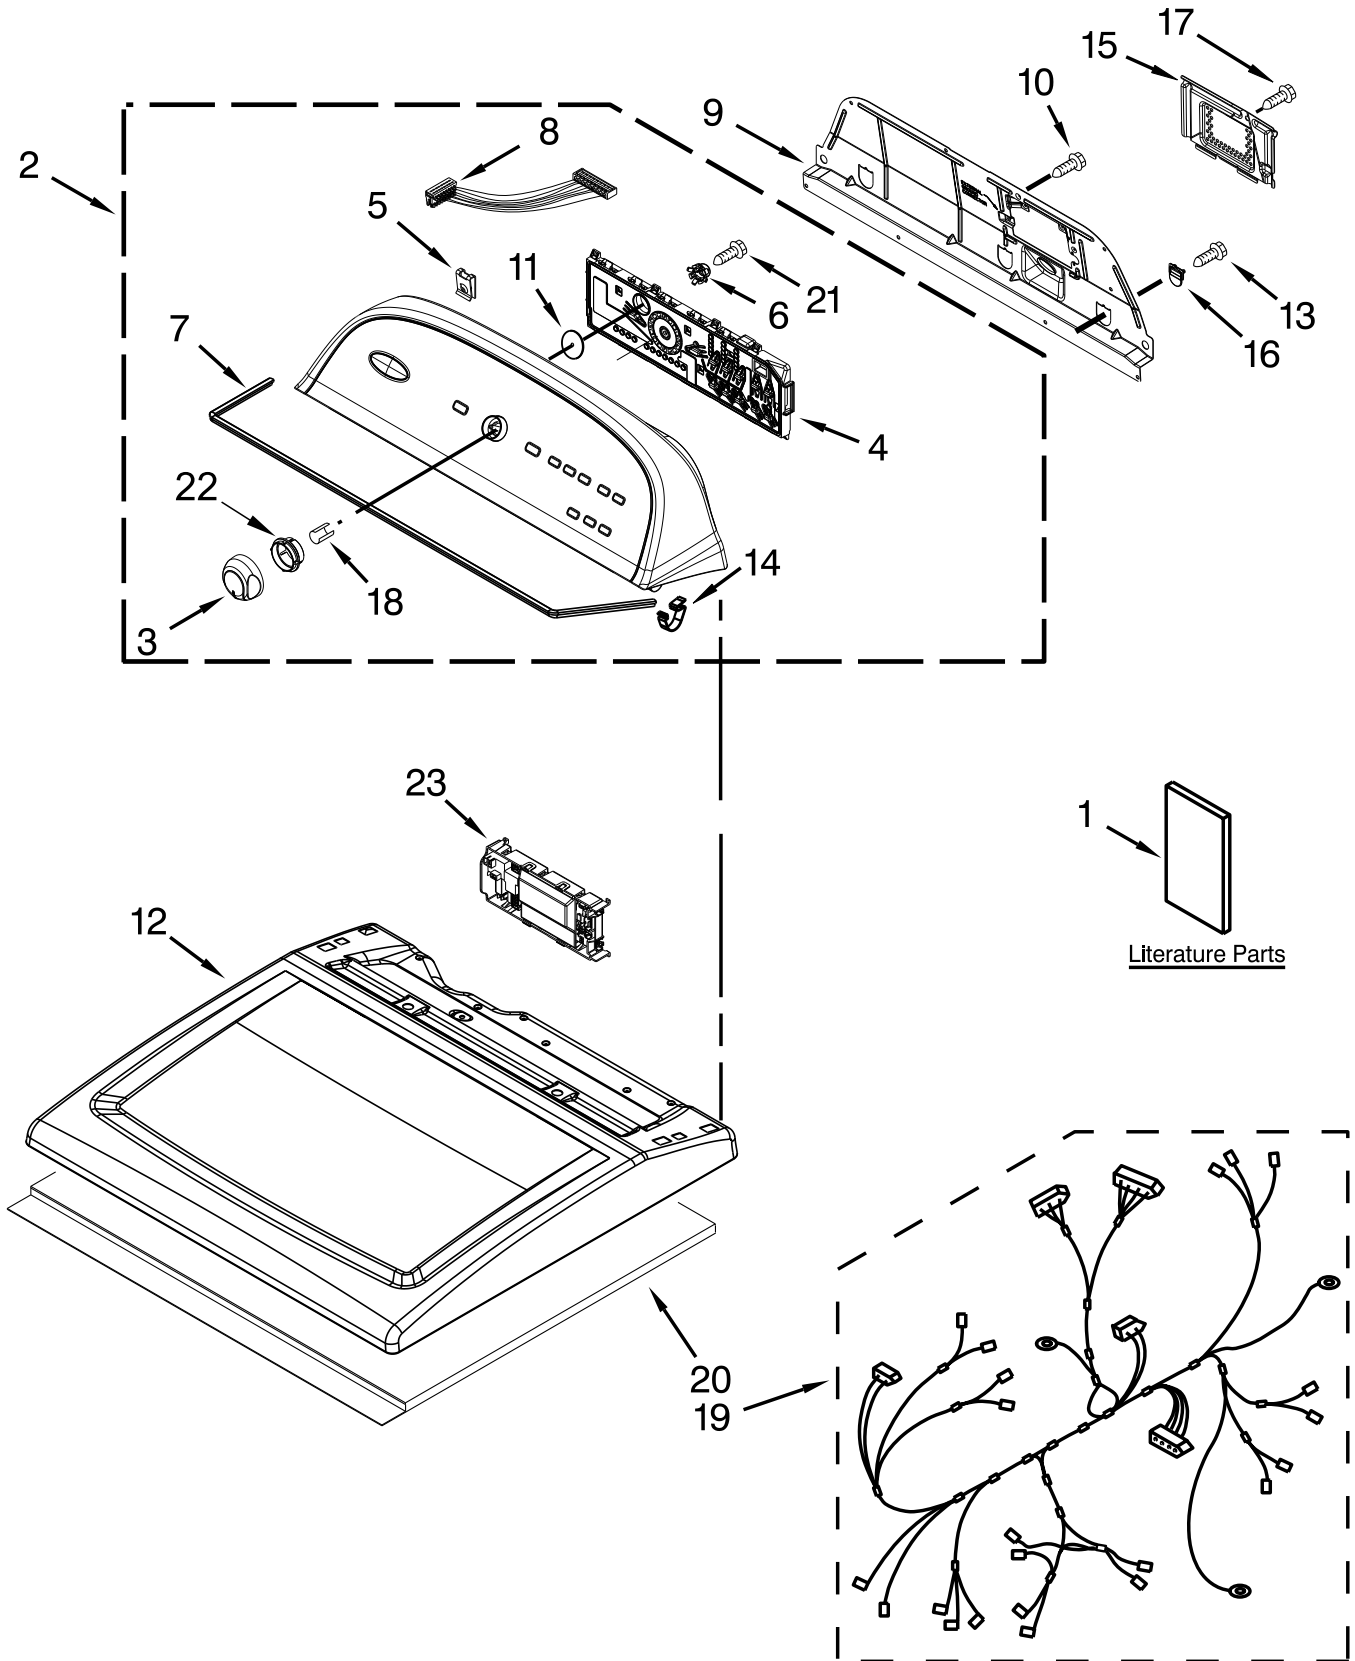

# TOP AND CONSOLE PARTS

<u>Illus. No.</u>	<u>Part No.</u>	<u>Description</u>
1		Literature Parts
	W10514185	Installation Instructions
	W10097053	Guide, Use & Care
	W10417013	Tech Sheet
	W10259284	Wiring Diagram
2		Console Assembly
	W10269610	White
3	W10251392	Assembly, Knob
4	W10269625	Assembly, User Interface
5	W10298336	Nut, "U"