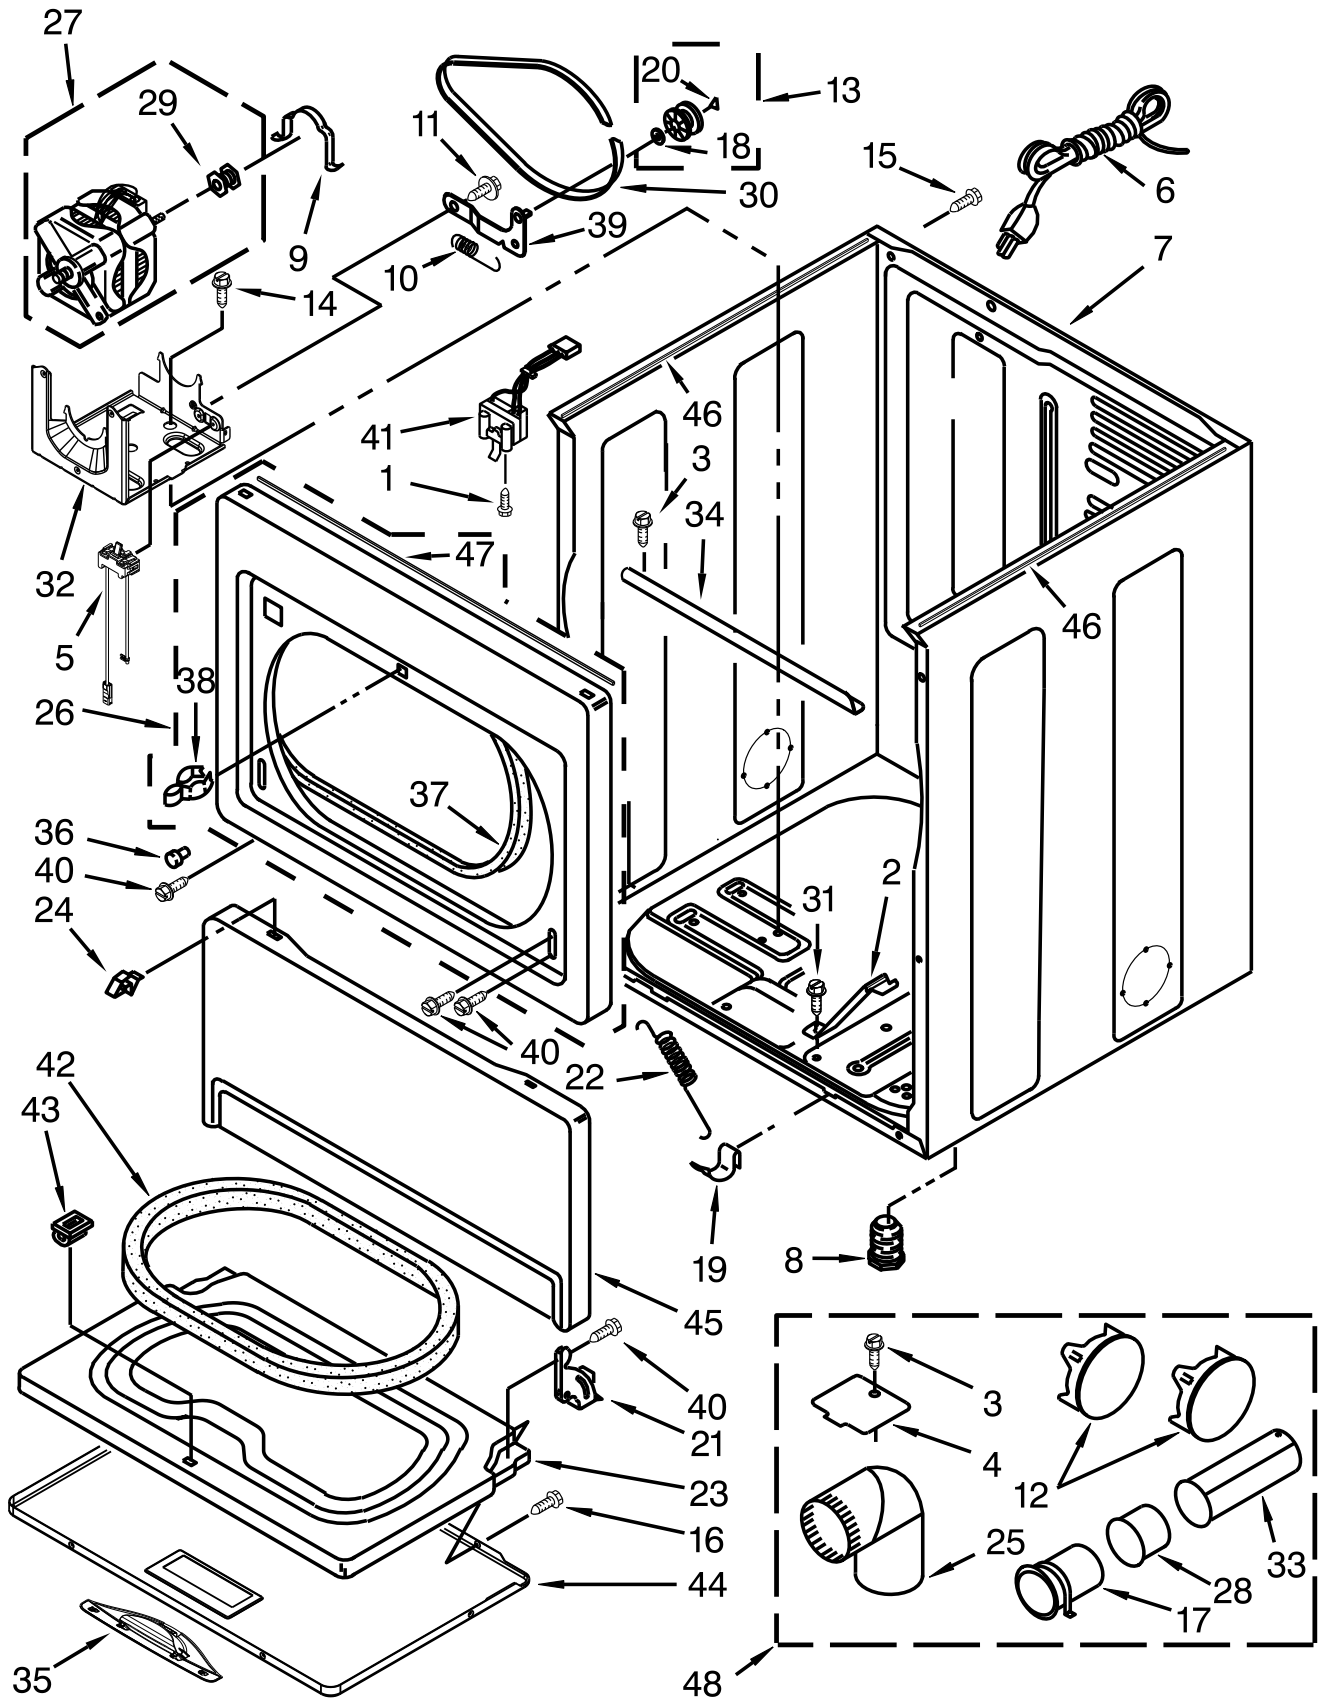

CABINET PARTS

CABINET PARTS

<u>Illus.</u> <u>No.</u>	<u>Part No.</u>	<u>Description</u>	<u>Illus.</u> <u>No.</u>	<u>Part No.</u>	<u>Description</u>	<u>Illus.</u> <u>No.</u>	<u>Part No.</u>	<u>Description</u>
1	697773	Screw	18	W10121334	Washer	35		Handle, Door
2	8529757	Bracket, Burner	19	W10291934	Clip		W10284093	White
3	3390647	Screw	20	690997	Washer, Tri Ring	36	693152	Bumper
4	3394331	Cover Plate, Exhaust Plate	21	3387560	Hinge, Door (Right Hand)	37	3387242	Seal, Front Panel
5	W10411936	Switch, Broken Belt		3387559	Hinge, Door (Left Hand)	38	696144	Strike, Door
6	W10440460	Cord, Power	22	3387565	Spring, Door	39	W10547287	Assembly, Idler (Includes Item 13)
7		Cabinet	23		Door, Rear	40	3357011	Screw
	W10547697	White		8066045	White	41	3406107	Switch, Door
8	3392100	Foot, Dryer	24	3388229	Retainer	42	W10325058	Seal, Door
	279810	Foot, Optional (Extended Length Package Of 2) (Not Included)	25	49026	Elbow	43	690081	Assembly, Door Catch
			26		Panel, Front	44		Door, Front
9	W10121316	Clamp, Motor Mount	27	W10317045	Assembly, Motor 60 HZ.		W10279553	White
10	W10446781	Spring, Idler	28	8563750	Pipe, Exhaust	45		Toe, Panel
11	3389420	Screw	29	W10402907	Pulley, Motor		697215	White
12		Plug, Multivent	30	3387610	Belt, Drive	46	W10336128	Seal, Foam
	W10151499	Midnight Grey	31	693995	Screw	47	W10312811	Seal, Spill Guard
13	W10468057	Assembly, Pulley	32	W10242878	Bracket, Motor Mounting			Optional Parts Not Included|Dryer Exhaust Kit|(For Side & Bottom Venting)
14	343641	Screw	33	8563749	Exhaust, Pipe (Long)	48	W10331132	Midnight Grey
15	8533971	Screw	34	W10236068	Bracket, Cabinet			
16	342055	Screw						
17	8563747	Pipe, Exhaust (Medium)