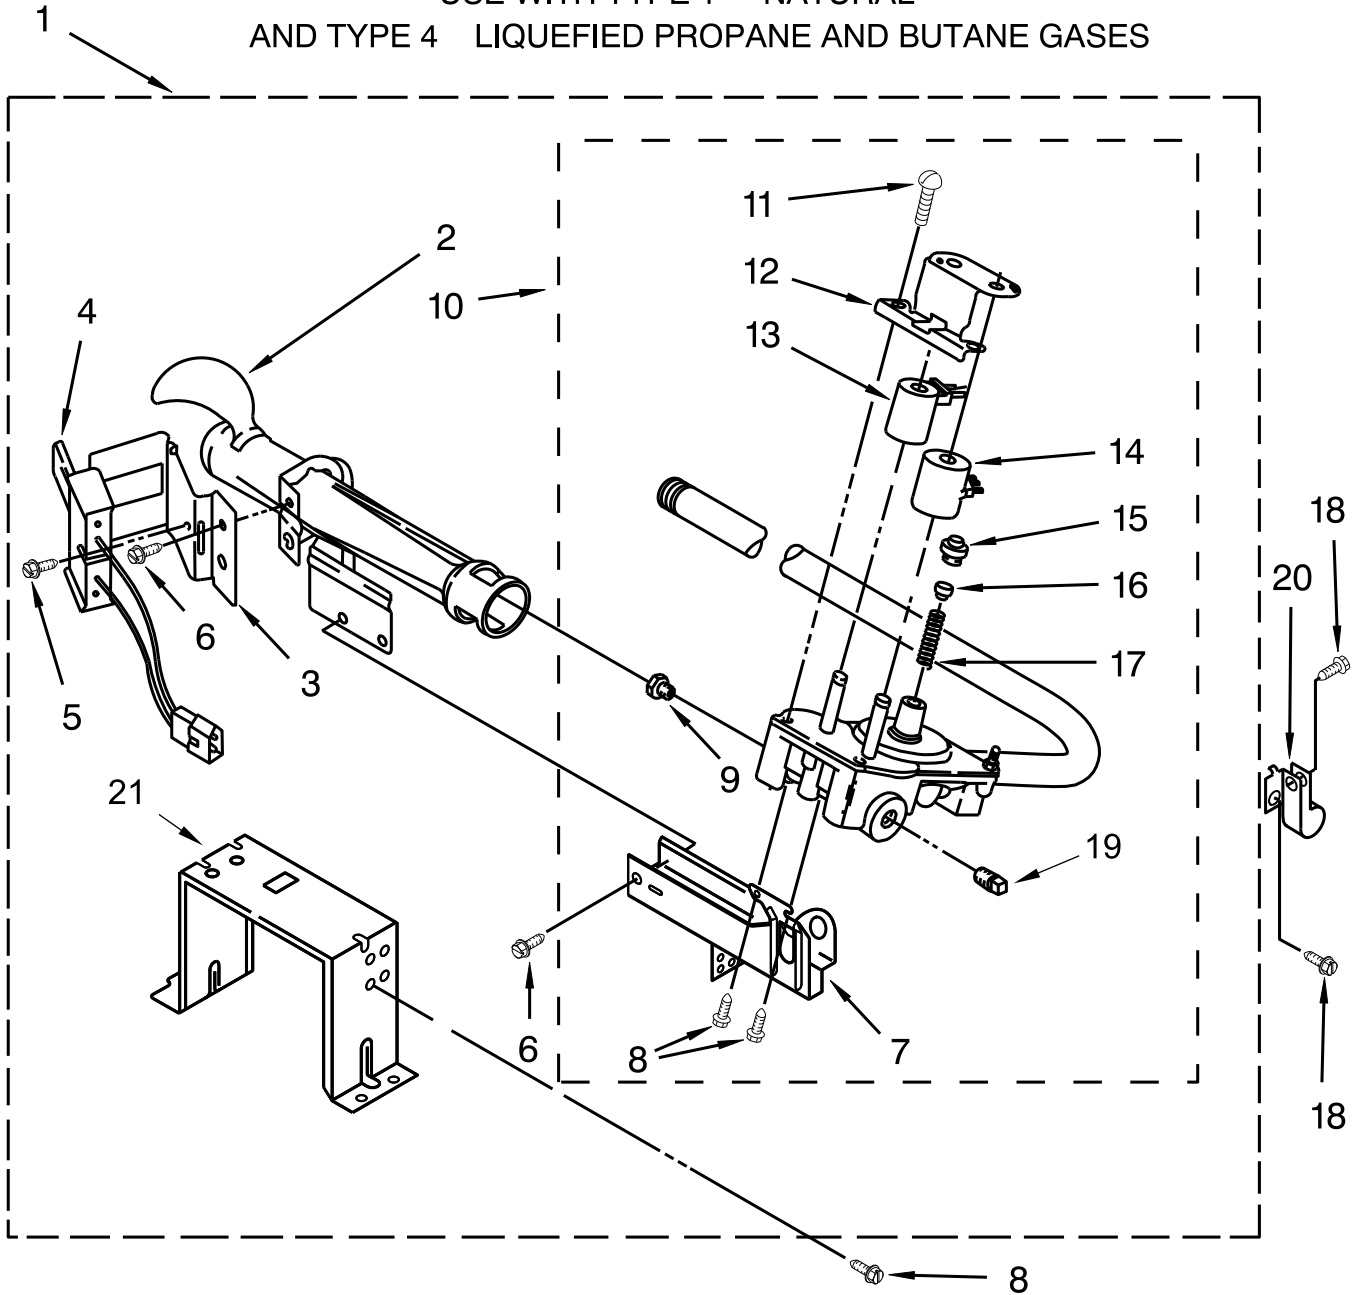

BURNER ASSEMBLY

USE WITH TYPE 1 - NATURAL
AND TYPE 4 LIQUEFIED PROPANE AND BUTANE GASES

BURNER ASSEMBLY

<u>Illus.</u> <u>No.</u>	<u>Part No.</u>	<u>Description</u>	<u>Illus.</u> <u>No.</u>	<u>Part No.</u>	<u>Description</u>	<u>Illus.</u> <u>No.</u>	<u>Part No.</u>	<u>Description</u>
1	8576353	Burner Assembly	10	W10118347	Valve, Gas 60 Hz (Complete)(Includes Pipe & Illus. # 7)	19	239822	Plug, Pipe
2	688617	Tube, Burner				20	3387561	Clamp, Pipe
3	694298	Bracket, Ignitor	11	694421	Screw, Coil	21	3389889	Bracket, Support
4	686590	Ignitor	12	694538	Bracket, Coil			Following Parts Not Illustrated
5	3393909	Screw	13	694540	Coil, 60 Hz. (2 Terminal Main)		8576846	Conversion Kit (Type 1 to Type 4 LPG)
6	343641	Screw	14	694539	Coil, 60 Hz (Split, 3 Terminal)			
7	3389871	Base, Burner	15	694424	Leak Limiter			
8	3387057	Screw	16	694423	Screw, Regulator Adjustment			
9		Orifice, Burner	17	694422	Spring, Regulator			
	15418	Type 1 (Natural)	18	3390647	Screw			
	15422	Type 4 (Butane)						
	234867	Type 4 (Propane)