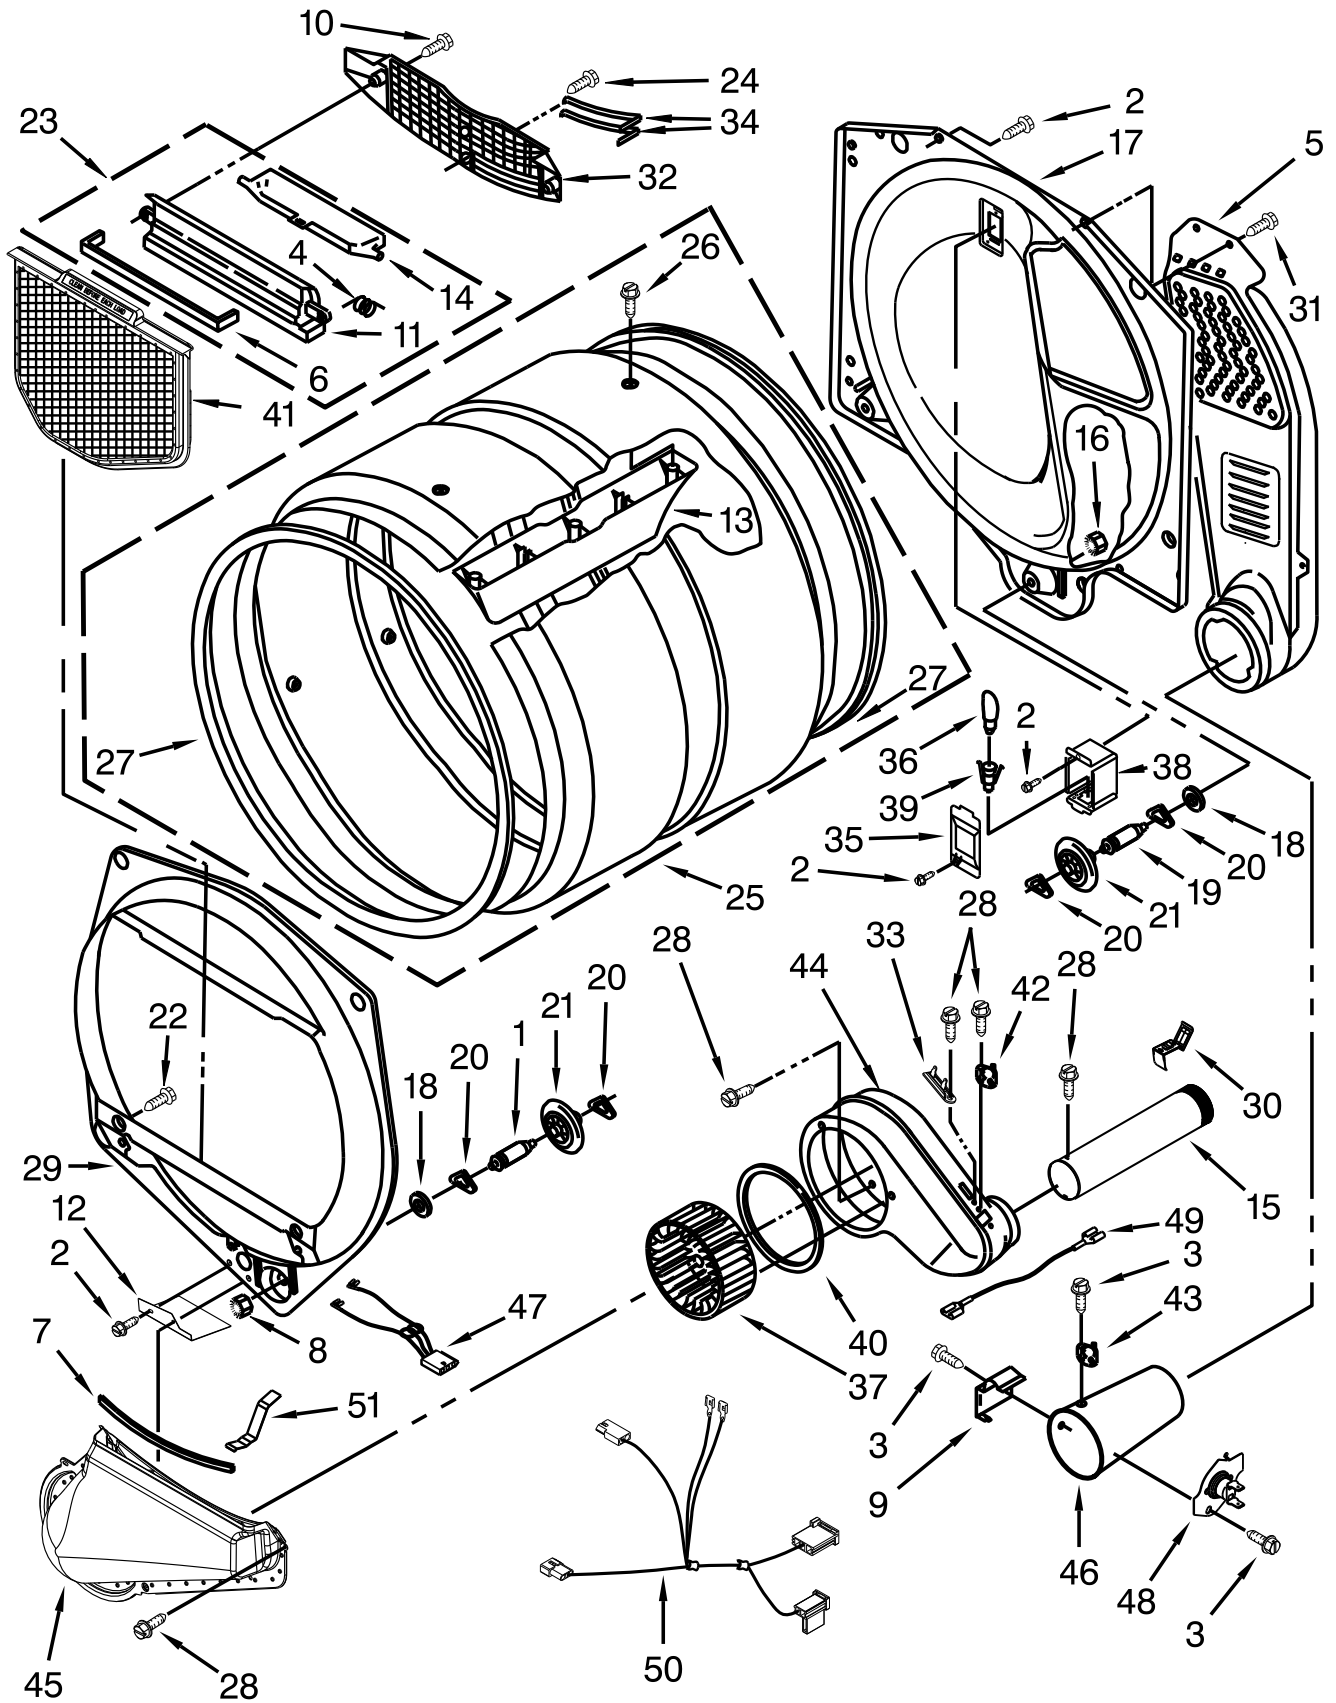

BULKHEAD PARTS

BULKHEAD PARTS

<u>Illus.</u> <u>No.</u>	<u>Part No.</u>	<u>Description</u>	<u>Illus.</u> <u>No.</u>	<u>Part No.</u>	<u>Description</u>	<u>Illus.</u> <u>No.</u>	<u>Part No.</u>	<u>Description</u>
1	W10359271	Shaft, Drum Roller - Right Hand Thread	20	690997	Washer, Tri Ring	40	697770	Seal, Plate Cover
2	3390647	Screw	21	W10314171	Roller, Support	41	W10049370	Screen, Lint
3	90767	Screw	22	695240	Screw	42	8577274	Thermistor
4	3394986	Spring, Lint Screen Door	23	W10153423	Assembly, Outlet Housing	43	3391912	Thermostat, Hi Limit
5	W10293765	Air Duct Assembly	24	359625	Screw	44	8544362	Housing, Blower
6	697813	Seal, Outlet Housing	25	W10545923	Assembly, Drum	45	8066168	Assembly, Lint Duct
7	697814	Seal, Drum Front	26	W10219342	Screw	46	8573824	Funnel, Burner
8	3934666	Nut, Hex	27	W10521118	Seal, Drum	47	W10298258	Harness, Sensor
9	338906	Sensor, Radiant	28	693995	Screw	48	8573713	Cut-Off, Thermal
10	3387230	Screw	29	697557	Bulkhead, Front	49	3401707	Jumper, wire
11	W10153414	Housing Outlet	30	8572105	Clip, Exhaust	50	W10305870	Harness, Gas
12	W10128629	Shield, Blower	31	489463	Screw	51	W10345456	Clip, Spring
13	697693	Baffle, Drum	32	W10153412	Grille, Outlet			
14	W10153413	Door, Lint Screen	33	3392519	Fuse, Thermal (91C)			
15	8066224	Pipe, Exhaust	34	3387223	Sensor, Electrode			
16	W10001120	Nut, Hex (Left Hand Thread)	35	3402841	Lens, Drum Light			
17	8520836	Bulkhead, Rear	36	3406124	Bulb, Light			
18	3387459	Washer	37	W10349492	Wheel, Blower			
19	W10359272	Shaft, Drum Roller - Left Hand Thread	38	8578825	Bracket, Drum Light			
			39	W10214261	Socket, Light