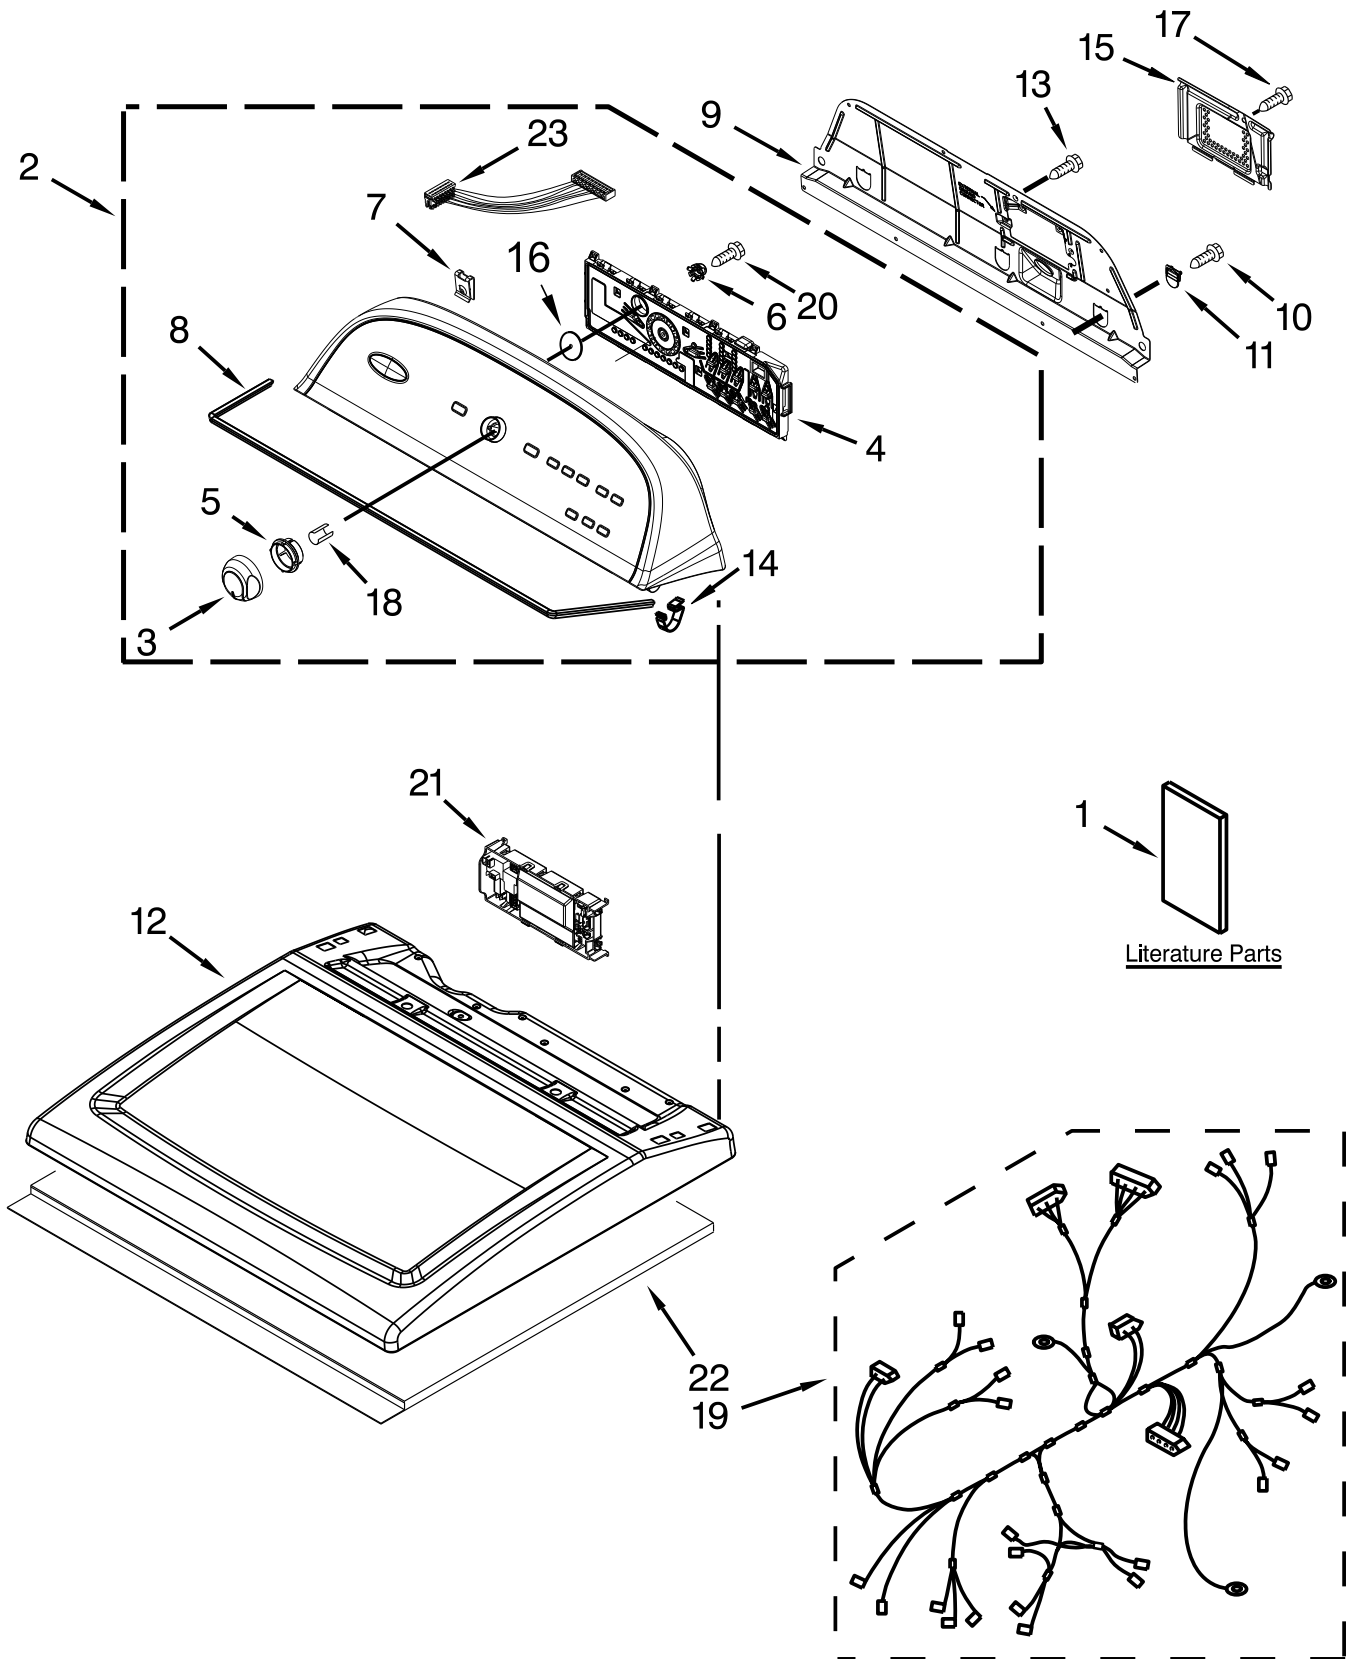

# TOP AND CONSOLE PARTS

<u>Illus. No.</u>	<u>Part No.</u>	<u>Description</u>	<u>Illus. No.</u>	<u>Part No.</u>	<u>Description</u>	<u>Illus. No.</u>	<u>Part No.</u>	<u>Description</u>
1		Literature Parts	5	W10325119	Spacer, Knob	14	8312709	Clip, Console
	W10563341	Installation Instructions	6	W10274524	Tensioner, Fascia	15	W10286180	Cover, Terminal Block
	W10097053	Guide, Use & Care	7	W10298336	Nut, "U"	16	W10323092	Seal, User Interface
	W10417013	Tech Sheet	8	W10280079	Seal, Console	17	3390814	Screw
	W10287249	Wiring Diagram	9	W10550615	Panel, Rear Console	18	8536939	Clip, Spring
2		Console Assembly	10	693995	Screw	19	W10287252	Wiring Harness
	W10458788	Chrome Shadow	11	W10279552	Plug, Upper Rear Panel	20	W10219342	Screw
3		Knob, Control (Includes Item 18)	12		Top	21	W10214008	Control, Electronic
	W10251394	Chrome		W10458665	Chrome Shadow	22	W10123956	Panel, Dampening
4	W10269626	Assembly, User Interface	13	3390647	Screw	23	W10285494	Cable, User Interface