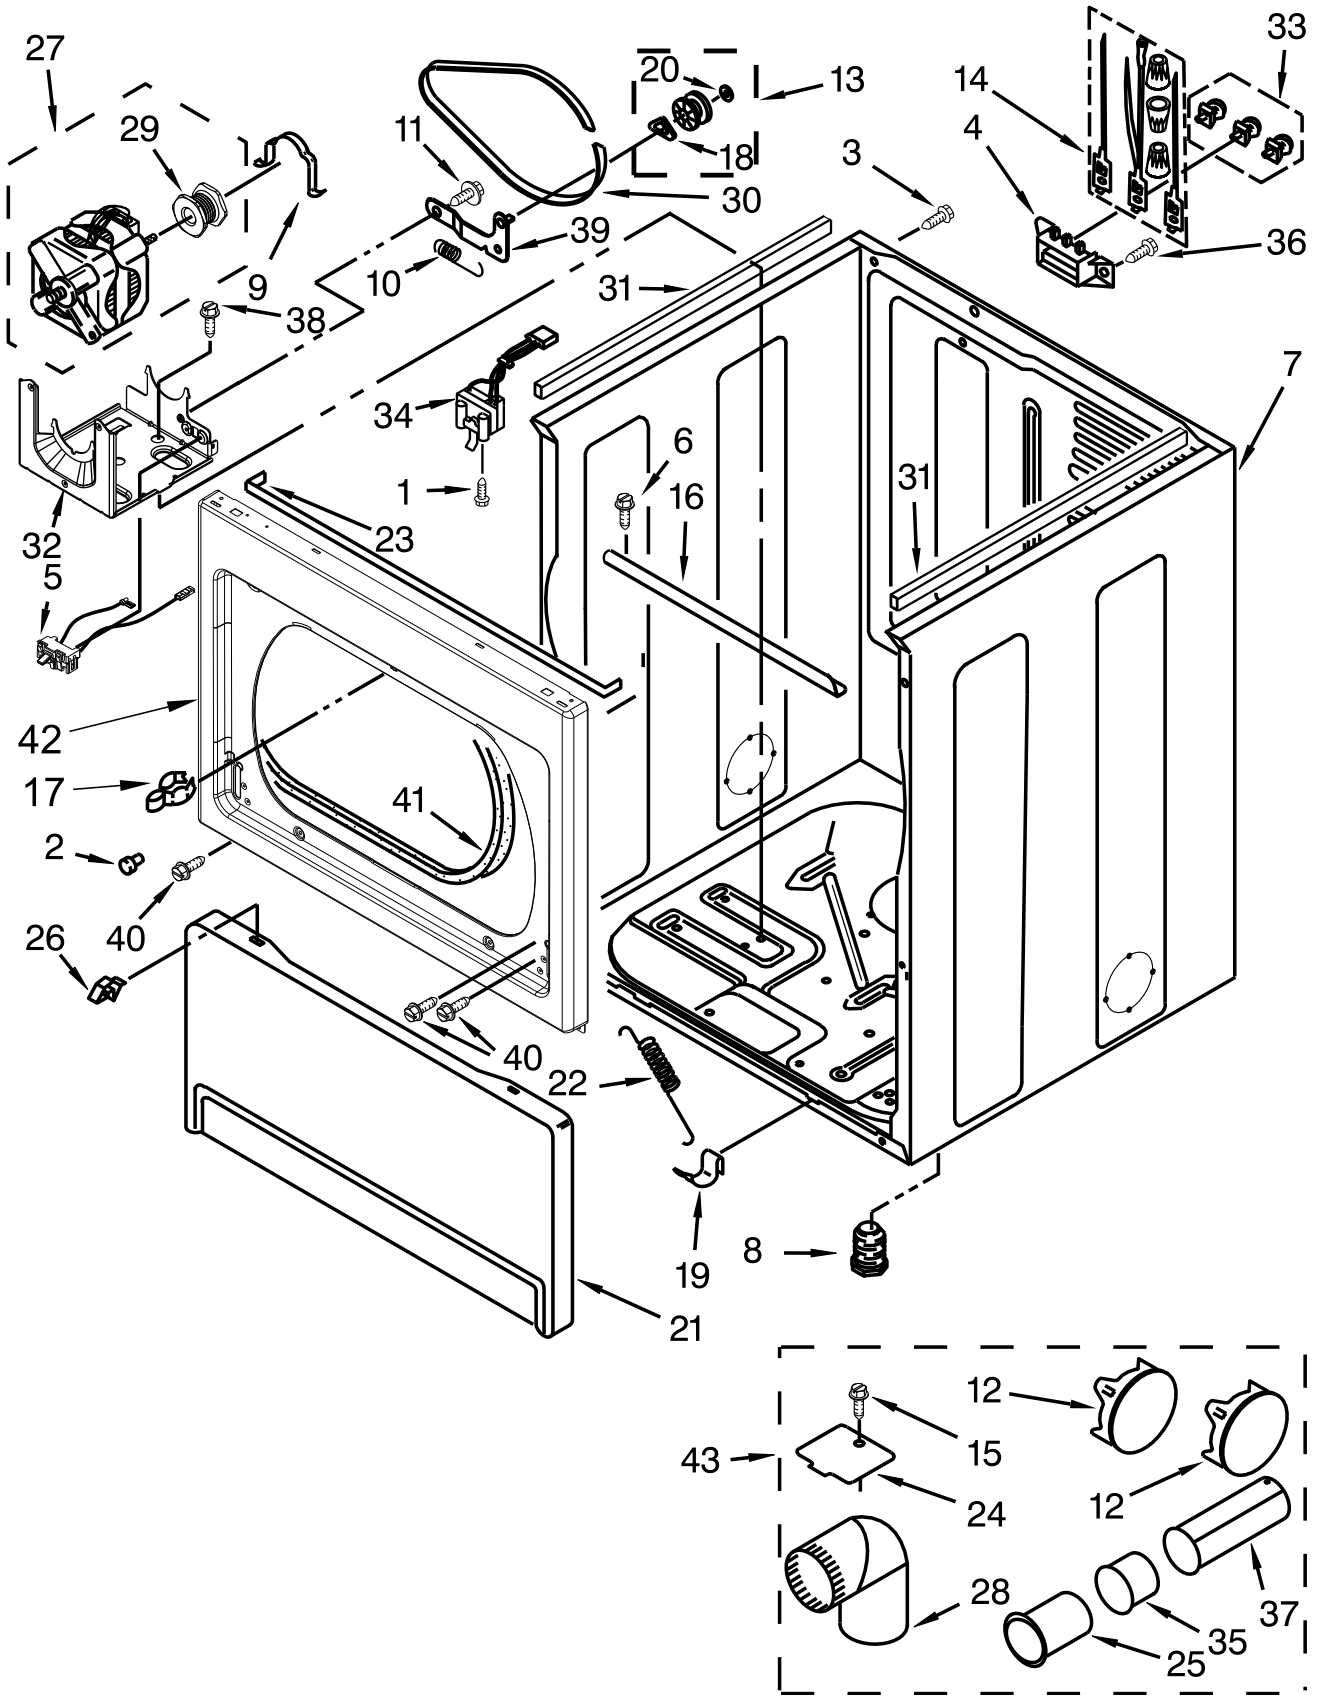

CABINET PARTS

CABINET PARTS

<u>Illus.</u> <u>No.</u>	<u>Part No.</u>	<u>Description</u>	<u>Illus.</u> <u>No.</u>	<u>Part No.</u>	<u>Description</u>	<u>Illus.</u> <u>No.</u>	<u>Part No.</u>	<u>Description</u>
1	697773	Screw	15	488729	Screw	34	3406107	Switch, Door
2	693152	Bumper	16	W10236068	Bracket, Cabinet	35	W10331278	Exhaust Pipe (Short)
3	8533971	Screw	17	696144	Strike, Door	36	3393008	Screw
4	3397659	Block, Terminal	18	690997	Washer, Tri Ring	37	8563749	Pipe, Exhaust (Long)
5	W10411936	Switch, Broken Belt	19	W10291934	Clip	38	343641	Screw
6	3390647	Screw	20	W10121334	Washer	39	W10547287	Assembly, Idler (Includes Item 13)
7		Cabinet	21		Toe, Panel	40	3357011	Screw
	W10547699	Chrome Shadow		W10459664	Chrome Shadow	41	3387242	Seal, Front Panel
8	3392100	Foot, Dryer	22	3387565	Spring, Door	42		Panel, Front
	279810	Foot, Optional (Extended Length Package Of 2) (Not Included)	23	W10312811	Seal, Spill Guard	43	W10459661	Chrome Shadow Optional Parts Not Included|Dryer Exhaust Kit|(For Side & Bottom Venting)
9	W10121316	Clamp, Motor Mount	24	W10354249	Plate, Cover			
10	W10446781	Spring, Idler	25	8563747	Pipe, Exhaust (Medium)			
11	3389420	Screw	26	3388229	Retainer			
12		Plug, Multivent	27	W10317045	Assembly, Motor 60 HZ.			
	W10404617	Midnight Grey	28	49026	Elbow			
13	W10468057	Assembly, Pulley	29	W10402907	Pulley, Motor			
14	279318	Terminal, Brass & Tinned (Includes Terminal Block Screw Kit)	30	3387610	Belt, Drive			
			31	W10336128	Seal, Foam			
			32	W10242878	Bracket, Motor Mounting			
			33	279393	Screw Kit, Terminal Block