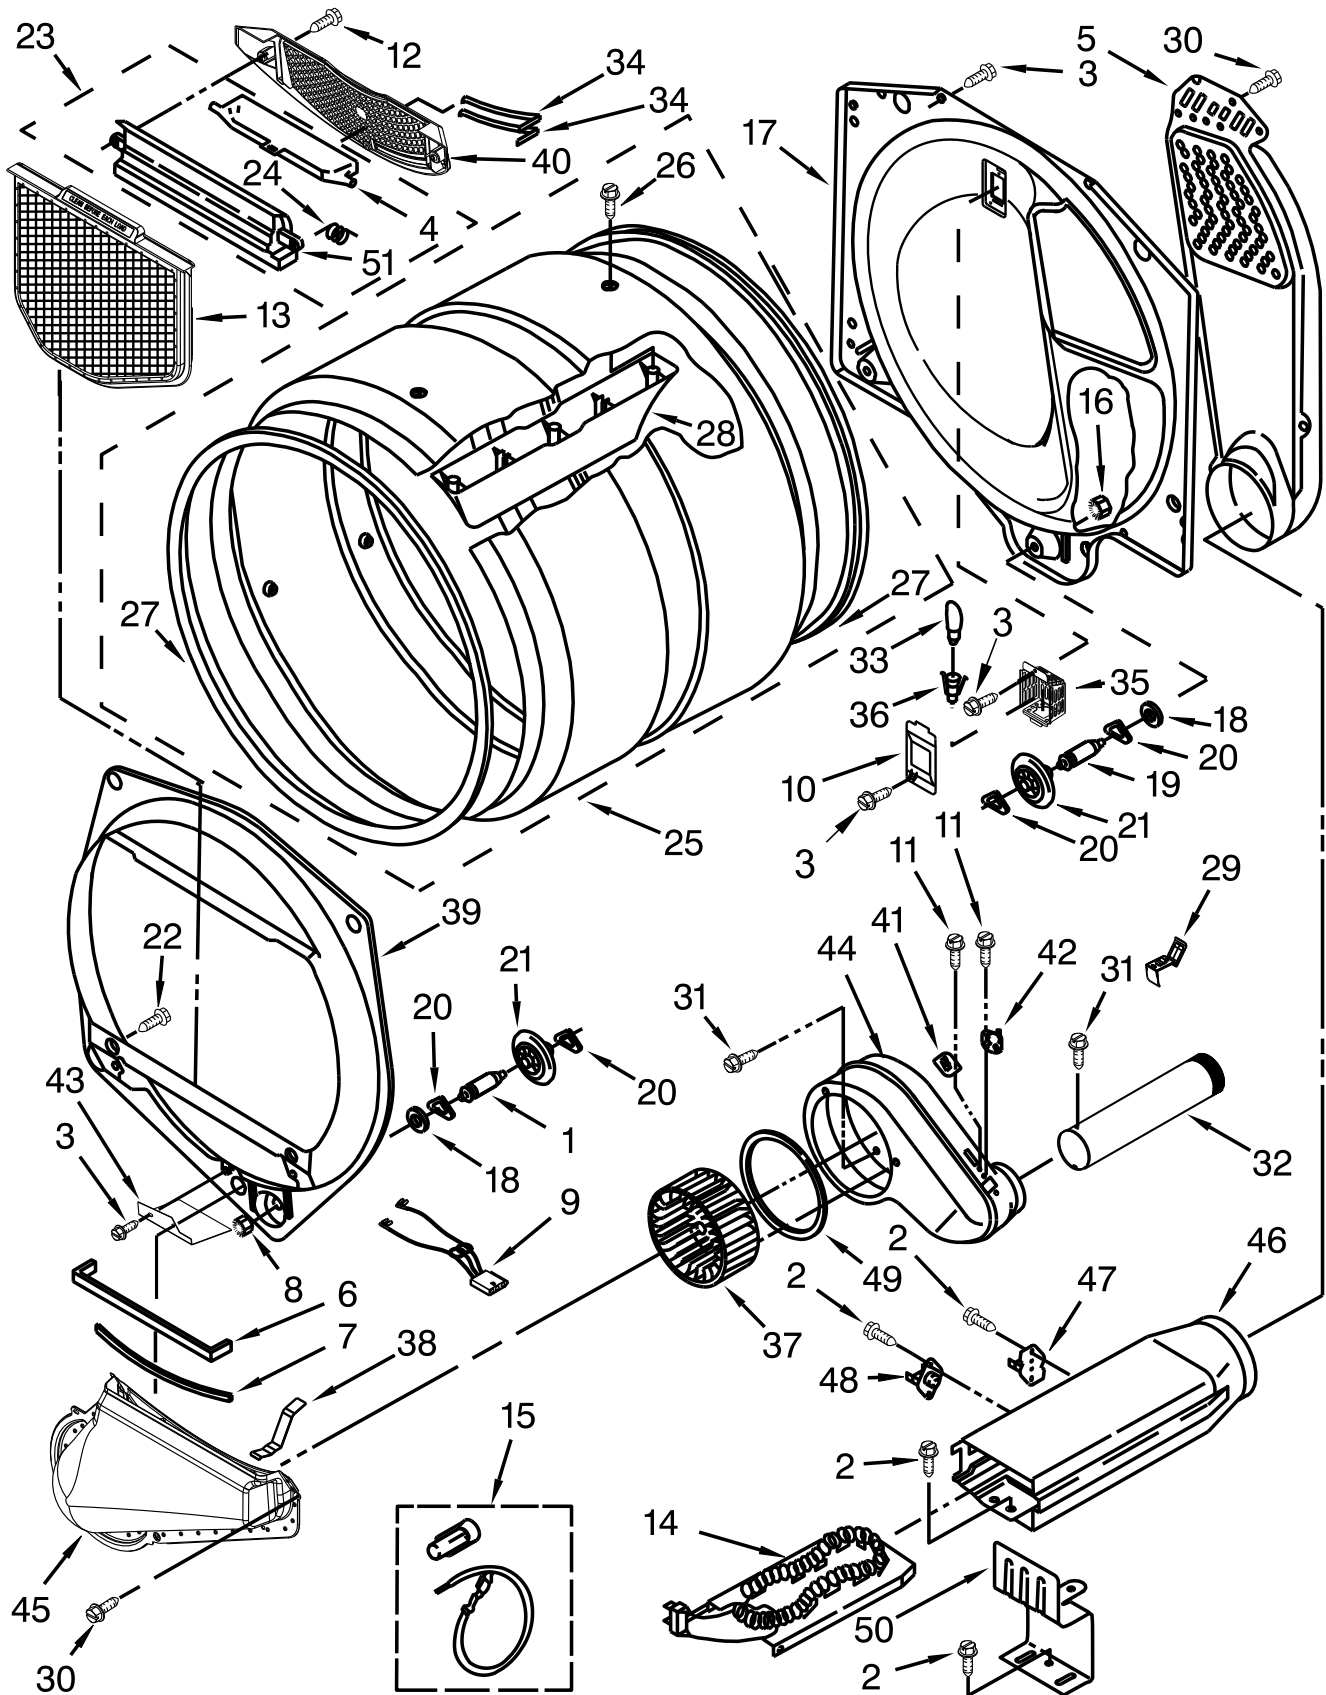

BULKHEAD PARTS

BULKHEAD PARTS

<u>Illus.</u> <u>No.</u>	<u>Part No.</u>	<u>Description</u>	<u>Illus.</u> <u>No.</u>	<u>Part No.</u>	<u>Description</u>	<u>Illus.</u> <u>No.</u>	<u>Part No.</u>	<u>Description</u>
1	W10359271	Shaft, Drum Roller - Right Hand Thread	20	690997	Washer, Tri Ring	41	3392519	Fuse, Thermal (91C)
2	90767	Screw	21	W10314171	Roller, Support	42	8577274	Thermistor
3	3390647	Screw	22	695240	Screw	43	W10128629	Shield, Blower
4	W10153413	Door, Lint Screen	23	W10153423	Assembly, Outlet Housing	44	8544362	Housing, Blower
5	697354	Assembly, Air Duct	24	3394986	Spring, Lint Screen Door	45	8066168	Assembly, Lint Duct
6	697813	Seal, Outlet Housing	25	W10545923	Assembly, Drum	46	3392537	Assembly, Weld Heater Box
7	697814	Seal, Drum Front	26	W10219342	Screw	47	8318314	Kit, Thermal Cut-Off (Includes High Limit Thermostat)
8	3934666	Nut, Hex	27	W10521118	Seal, Drum	48	3391914	Thermostat HL-295/215
9	W10298258	Harness, Sensor	28	697693	Baffle, Drum	49	697770	Seal, Plate Cover
10	3402841	Lens, Drum Light	29	8572105	Clip, Exhaust	50	8066099	Bracket, Heater Box
11	693995	Screw	30	693995	Screw	51	W10153414	Housing Outlet
12	3357011	Screw	31	489463	Screw			
13	W10049370	Screen, Lint	32	8066224	Pipe, Exhaust			
14	3387747	Element, Heater	33	3406124	Bulb, Light			
15	279457	Terminal Wire Kit (For Heater Element Wiring Harness Repair)	34	3387223	Sensor, Electrode			
16	W10001120	Nut, Hex (Left Hand Thread)	35	8578825	Bracket, Drum Light			
17	8520836	Bulkhead, Rear	36	W10214261	Socket, Light			
18	3387459	Washer	37	W10349492	Wheel, Blower			
19	W10359272	Shaft, Drum Roller - Left Hand Thread	38	W10345456	Clip, Spring			
			39	697557	Bulkhead, Front			
			40	W10153412	Grille, Outlet