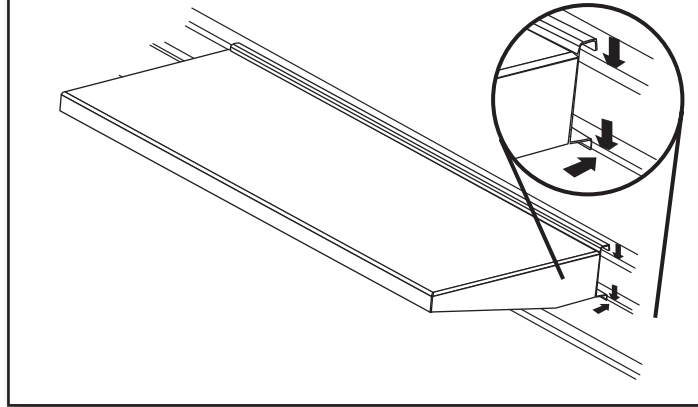

**30" (76.2 CM) AND
48" (121.92 CM) STEEL
SOLID GEARWALL® /
GEARTRACK® SHELVES**
Installation Instructions

Models:

- GAWA30SFRG 30" Solid Shelf, Hammered Granite
- GAWA30SFZW 30" Solid Shelf, Hammered White
- GAWA48SFRG 48" Solid Shelf, Hammered Granite
- GAWA48SFZW 48" Solid Shelf, Hammered White

**TABLETTES SOLIDES EN
ACIER GEARWALL® /
GEARTRACK® DE 30 PO
(76,2 CM) ET
48 PO (121,92 CM)**
Instructions d'installation

**ESTANTES DE ACERO
SÓLIDO GEARWALL® /
GEARTRACK® DE
30" (76,2 CM) Y
48" (121,92 CM)**
Instrucciones de instalación

INSTALLATION INSTRUCTIONS

Shelf Use Requirements

- Intended for use with Gladiator® GearWall® panels or GearTrack® channels.
- Intended for use in a garage, storage area, laundry room, etc.
- Maximum weight limit is 50 lbs (22.68 kg) for each shelf.

Unpack the Shelf

Remove the shelf and dispose of/recycle all packaging materials.

1. Mount the Shelf to the Wall

IMPORTANT: Be sure the Gladiator® GearWall® panels or GearTrack® channels are installed with mounting screws in every slot and at every stud location with a maximum of 24" (60.96 cm) horizontally between screws. Insert the upper mounting flange into the wall. Push down on the shelf to lock into the place.