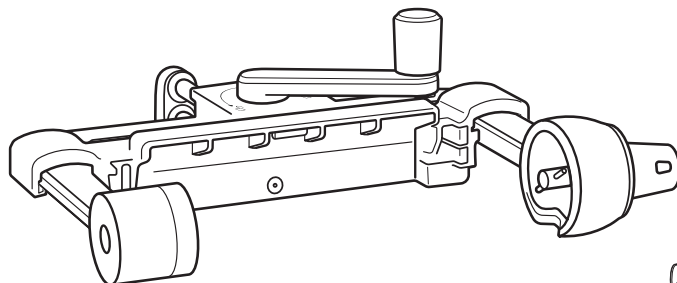

KitchenAid®

KSMSCAAP

VEGETABLE SHEET CUTTER NOODLE BLADE ACCESSORY PACK

NOODLE BLADE*

USE THESE ACCESSORIES WITH THE KITCHENAID VEGETABLE SHEET CUTTER NOODLE BLADE ATTACHMENT (KSMSCAAP), SHOWN BELOW:

Attachment main body