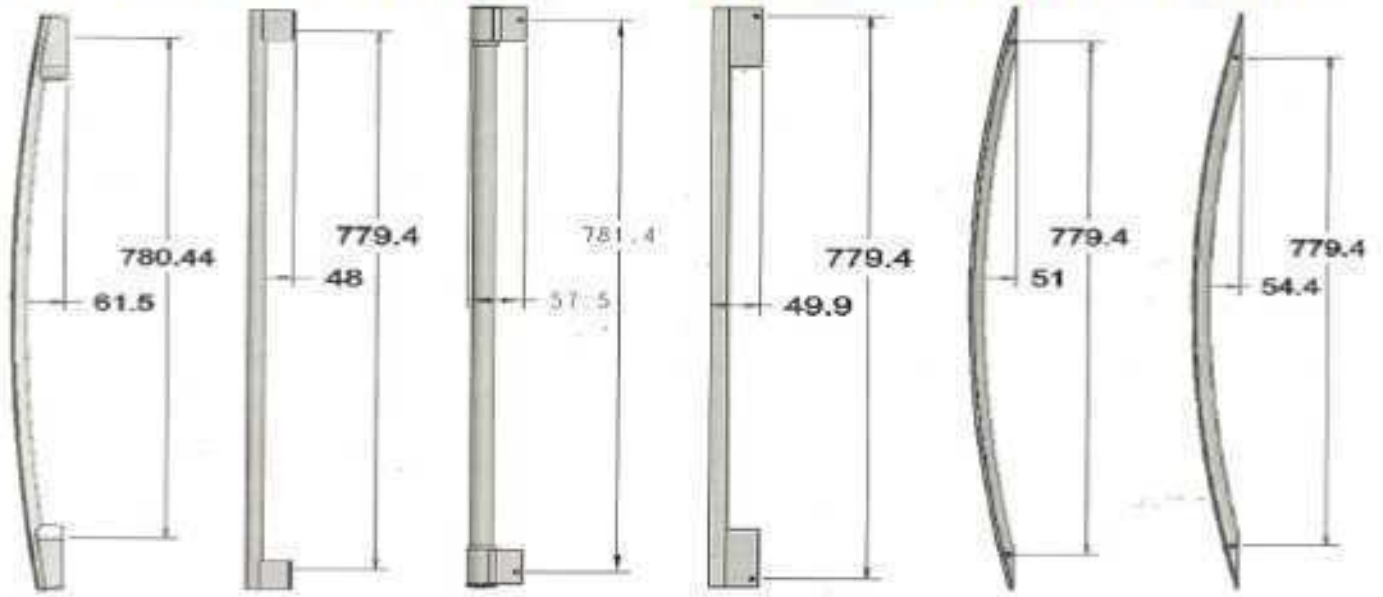

W10127803   W10202819   W10836783   W10874799   W10874798   W10886627

GROUP	NAME	BRAND	PART NUMBER
1	BREATHE	WHIRLPOOL	W10874798
2	ASPIRE	WHIRLPOOL	W10874799
3	NUTID	IKEA	W10202819
4	KPX2	KENMORE	W10886627
5	STRAIGHT	MAYTAG	W10836783
6	MID LENGTH	AMANA	W10227803

REV	CHANGE	EN NO.	DATE	REV	CHANGE	EN NO.	DATE
A	Release W11126832	2106206	29-May-2017				
B	Add Handles Group in sheet 2	2169720	09-Sep-2018