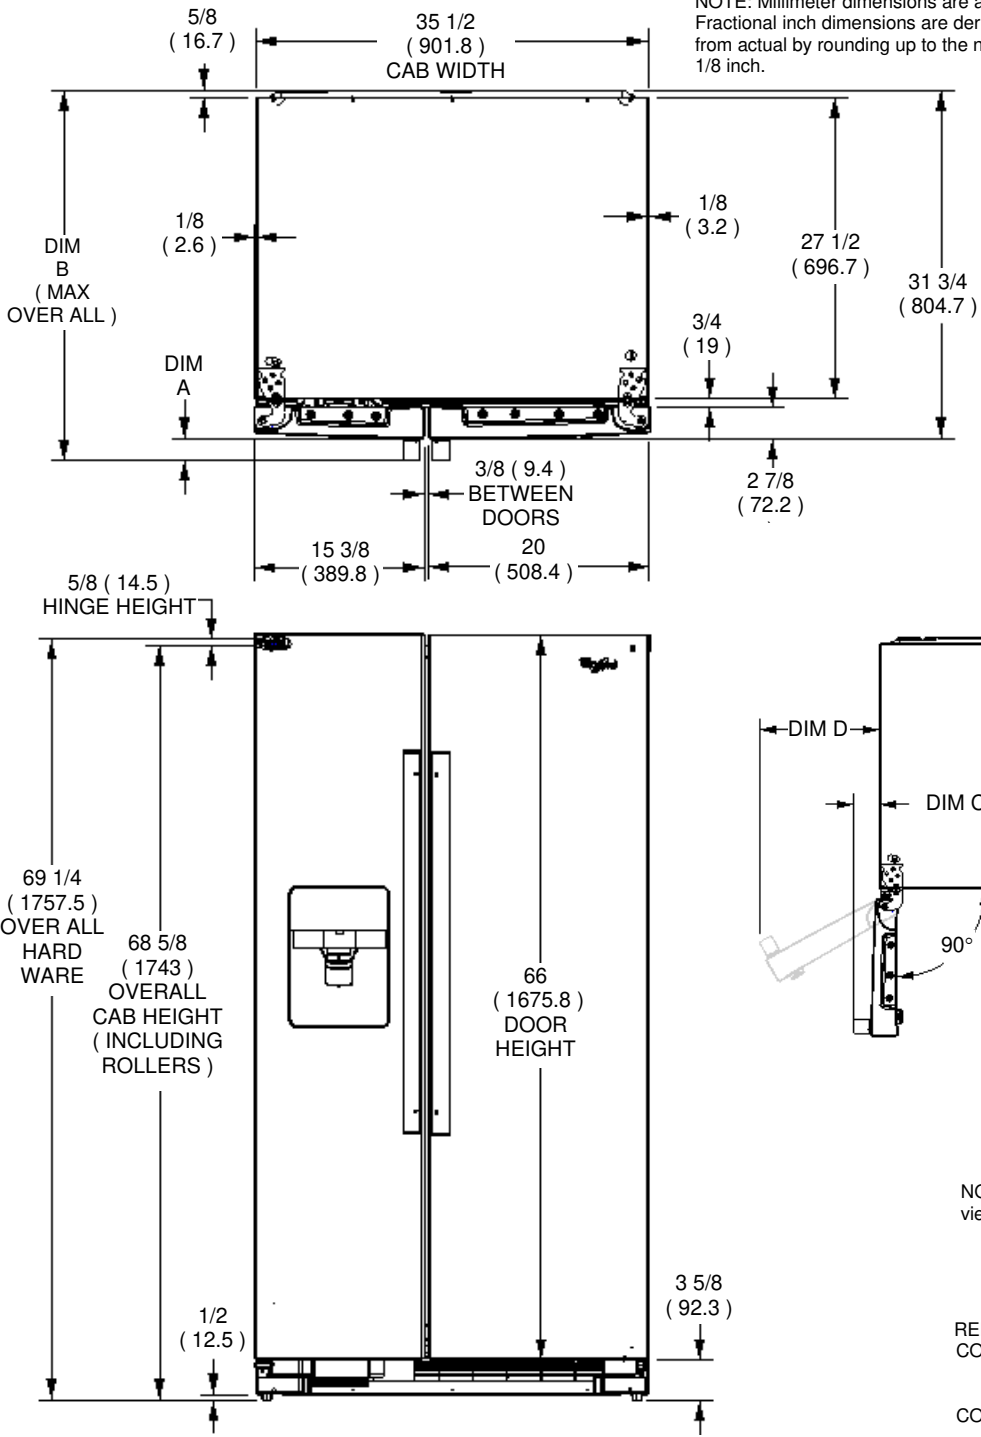

DIMENSION SPECIFICATIONS for: 25 cu. ft. Side by Side Refrigerator/Freezer

W11126832

NOTE: Millimeter dimensions are actual. Fractional inch dimensions are derived from actual by rounding up to the next 1/8 inch.

DIMENSIONS ARE FRACTIONAL INCHES AND MILLIMETERS IN PARENTHESES ()

MINIMUM CABINET OPENING:

WIDTH 36 (914.4) - inside baseboard trim

HEIGHT 69 1/8 (1755.7) - w/ half depth upper cabinets
70 3/8 (1784.3) - w/ full depth upper cabinets

NOTE: Doors indicated by phantom lines in the view above are shown opened to the door stops.

INTERIOR DIMENSIONS

	WIDTH	HEIGHT
REFRIGERATOR COMPARTMENT	17 1/2 (445.5)	58 7/8 (1520)
FREEZER COMPARTMENT	12 1/2 (317)	59 3/8 (1508.3)

- NOTES:**
- 1) Door opening required to move product (with doors and base grille removed): 29 1/4 in. (741.9 mm)
 - 2) Carton Size: 71 3/4 in. High x 38 1/8 in. Wide x 34 3/4 in. Deep (1820.8 mm) x (967.7 mm) x (882.4 mm)