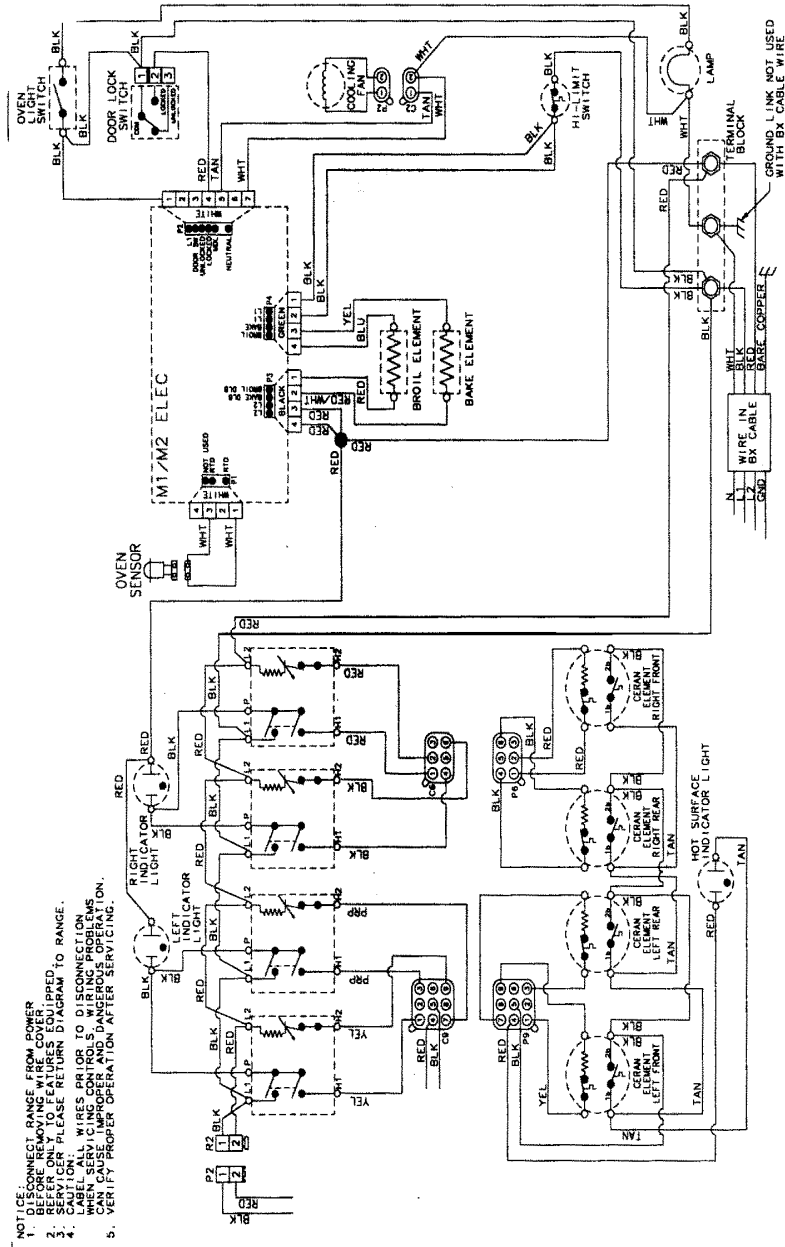

Section: WIRING INFORMATION (MES5752)

Model: MES5752BAB

15003733