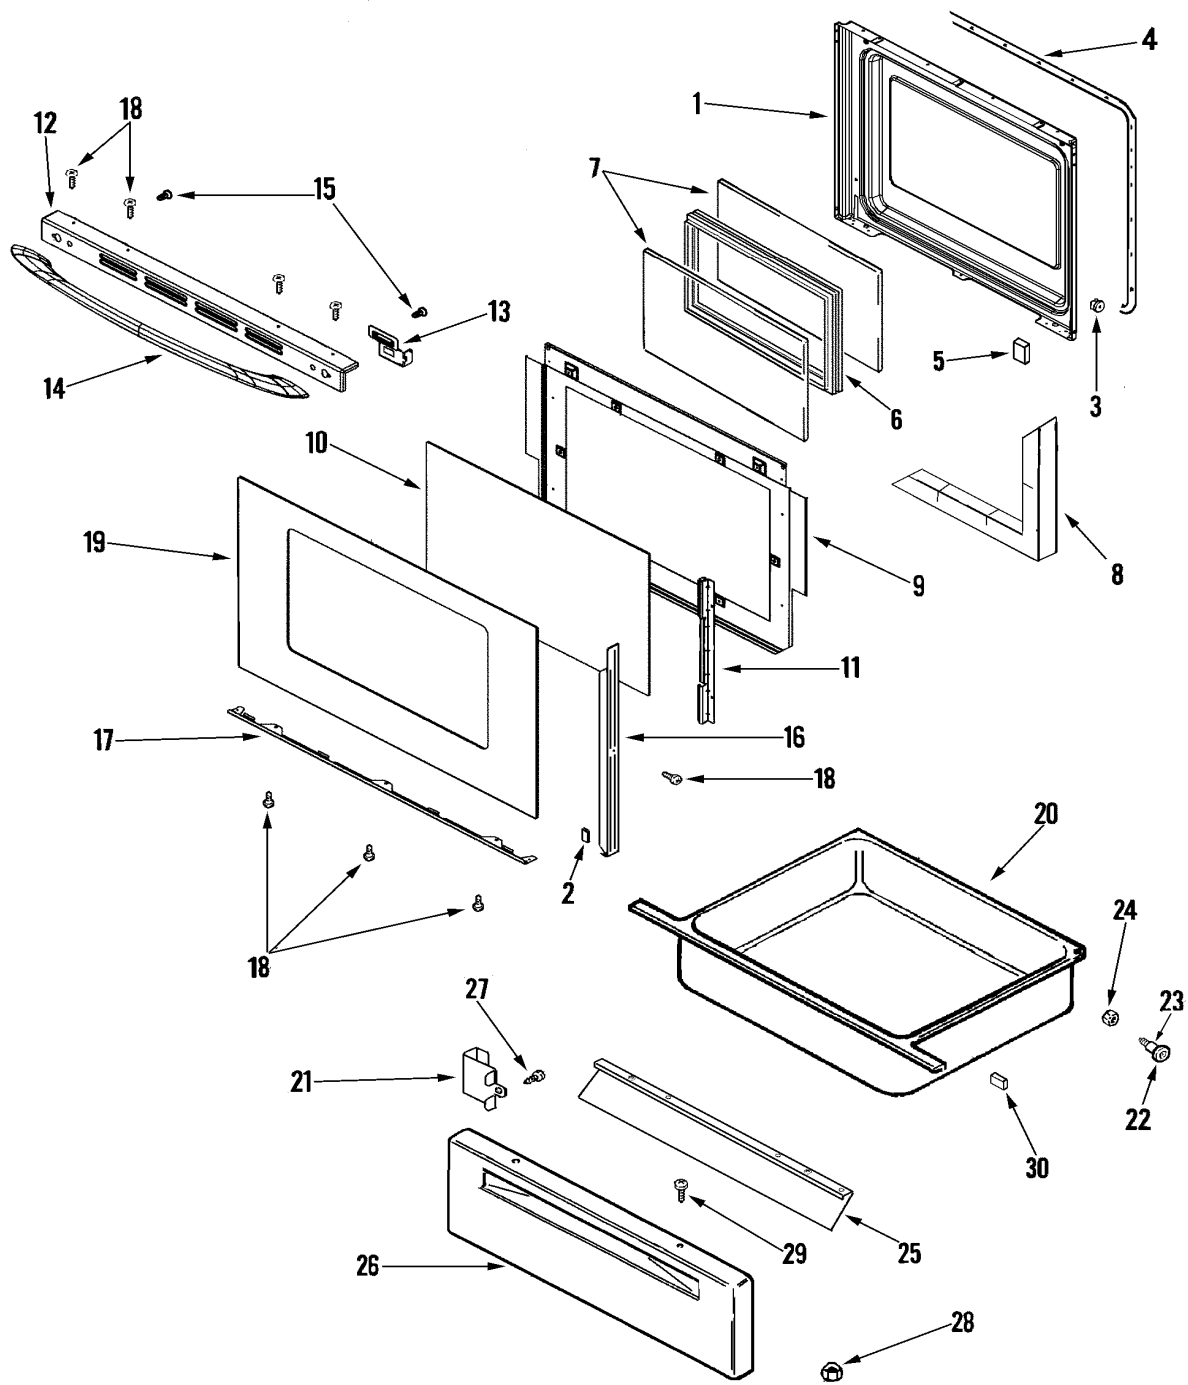

Section: DOOR/DRAWER

Model: MES5752BAB

C11-871

Section: DOOR/DRAWER

No.	Part No.	Description	Series	Qty
1	74003642	LINING, DOOR	10	1
2	74004224	TAPE, SINGLE SIDED (WHT)	10	2
3	74001574	NUT, SNAP (ROUND-BLK)	10	4
4	7201P046-60	GASKET, DOOR	10	1
5	74005546	SPACER, RUBBER	10	2
6	74003644	FRAME, GLASS	10	1
7	74003645	GLASS, INNER	10	2
8	74003647	INSULATION, OVEN DOOR	10	2
9	74009502	BAFFLE, OVEN DOOR	10	1
10	74004857	GLASS W/TAPE ASSY	10	1
11	74003650	RETAINER, GLASS	10	2
12	74009689	TRIM, DOOR TOP (BLK)	10	1
13	74009698	BRACKET, DOOR HANDLE (RT)	10	1
13	74009699	BRACKET, DOOR HANDLE (LT)	10	1
14	74010971	HANDLE, DOOR (BLK)	10	1
15	74006635	SCREW W/WASHER (HANDLE MTG)	10	2
16	12002359	KIT, DOOR TRIM (BLK)	10	1
17	74009686	SUPPORT, GLASS (BLK)	10	1
18	74009537	SCREW (BLK)	10	9
19	12002395	KIT, DOOR GLASS (BLK)	10	1
20	74008333	DRAWER, STORAGE	10	1
21	74010896	BRACKET, DRAWER	10	2
22	74004078	ROLLER, DRAWER	10	2
23	74005231	SHAFT, STORAGE DRAWER ROLLER	10	2
24	7103P082-60	NUT	10	2
25	2404F030-51	LINING, DRAWER PANEL	10	1
26	74003701	PANEL, DRAWER (BLK)	10	1
27	74004310	SCREW, PANEL	10	2
28	74005230	NUT, LOCK (8-32)	10	2
29	74009537	SCREW (BLK)	10	2
30	74005546	SPACER, RUBBER	10	2

*Color Code (-)=Not Shown #=Series, Serial Prefix or Run No., N=Not Available