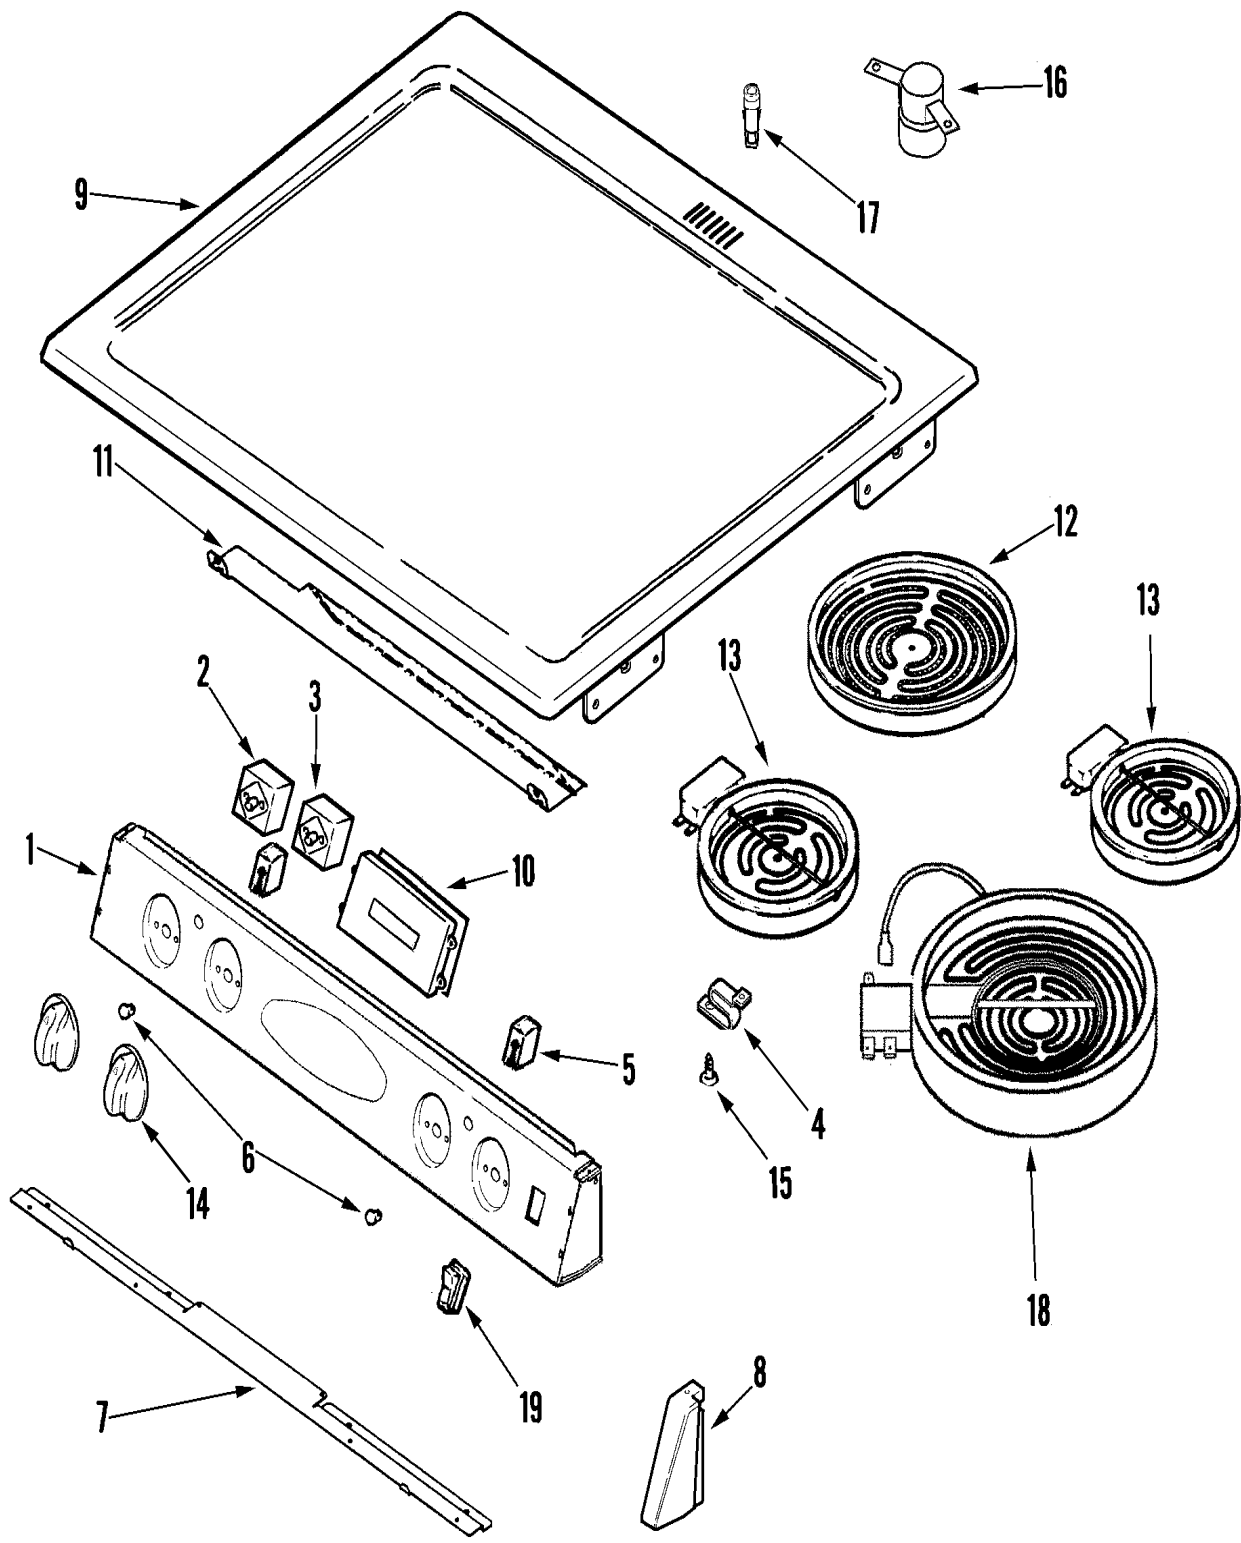

Repair Parts List

MODEL NUMBER
MES5752BAB

RANGE

When requesting service or ordering parts, always provide the following information:

- Product Type
- Part Number
- Model Number
- Part Description

MAYTAG®

©2005 Maytag Services

Section: CONTROL PANEL/TOP ASY (MES5752)

Model: MES5752BAB

Section: CONTROL PANEL/TOP ASY (MES5752)

No.	Part No.	Description	Series	Qty
1	74011082	PANEL, CONTROL (BLK)		10 1
2	7403P238-60	SWITCH, INFINITE (SML ELEMENT) Note: (RR/LF)		10 2
-	7101P309-60	SCREW Note: SCREW (INFINITE SWITCH MTG)		10 4
3	7403P239-60	SWITCH, INFINITE (LRG ELEMENT) Note: (RF/LR)		10 2
-	7101P309-60	SCREW Note: SCREW (INFINITE SWITCH MTG)		10 4
4	74007845	SUPPORT, ELEMENT		10 10
5	74004153	LIGHT, INDICATOR		10 2
6	7730P011-60	LENS, INDICATOR LIGHT		10 2
7	74004785	SUPPORT, MANIFOLD PANEL		10 1
8	74010834	CAP, END (BLK-RT)		10 1
8	74010835	CAP, END (BLK-LT)		10 1
9	74010669	TOP ASSEMBLY (BLK)		10 1
10	74010671	CLOCK/OVERLAY (BLK)		10 1
11	74010846	SHIELD, CONTROL		10 1
12	74009034	ELEMENT (2500W) Note: ELEMENT (2500W) (LR)		10 1
13	74008568	ELEMENT (1200W) Note: ELEMENT (1200W) (LF/RR)		10 2
14	74008945	KNOB (BLK/CHR)		10 4
15	74003357	SCREW (6ABX.25-ZN)		10 20
16	74005759	TUBE, VENT (UPR)		10 1
17	74011799	LIGHT, INDICATOR		10 1
18	74009082	ELEMENT (12") Note: ELEMENT (12") (RF)		10 1
19	74010227	SWITCH, ROCKER W/SHIELD (BLK)		10 1