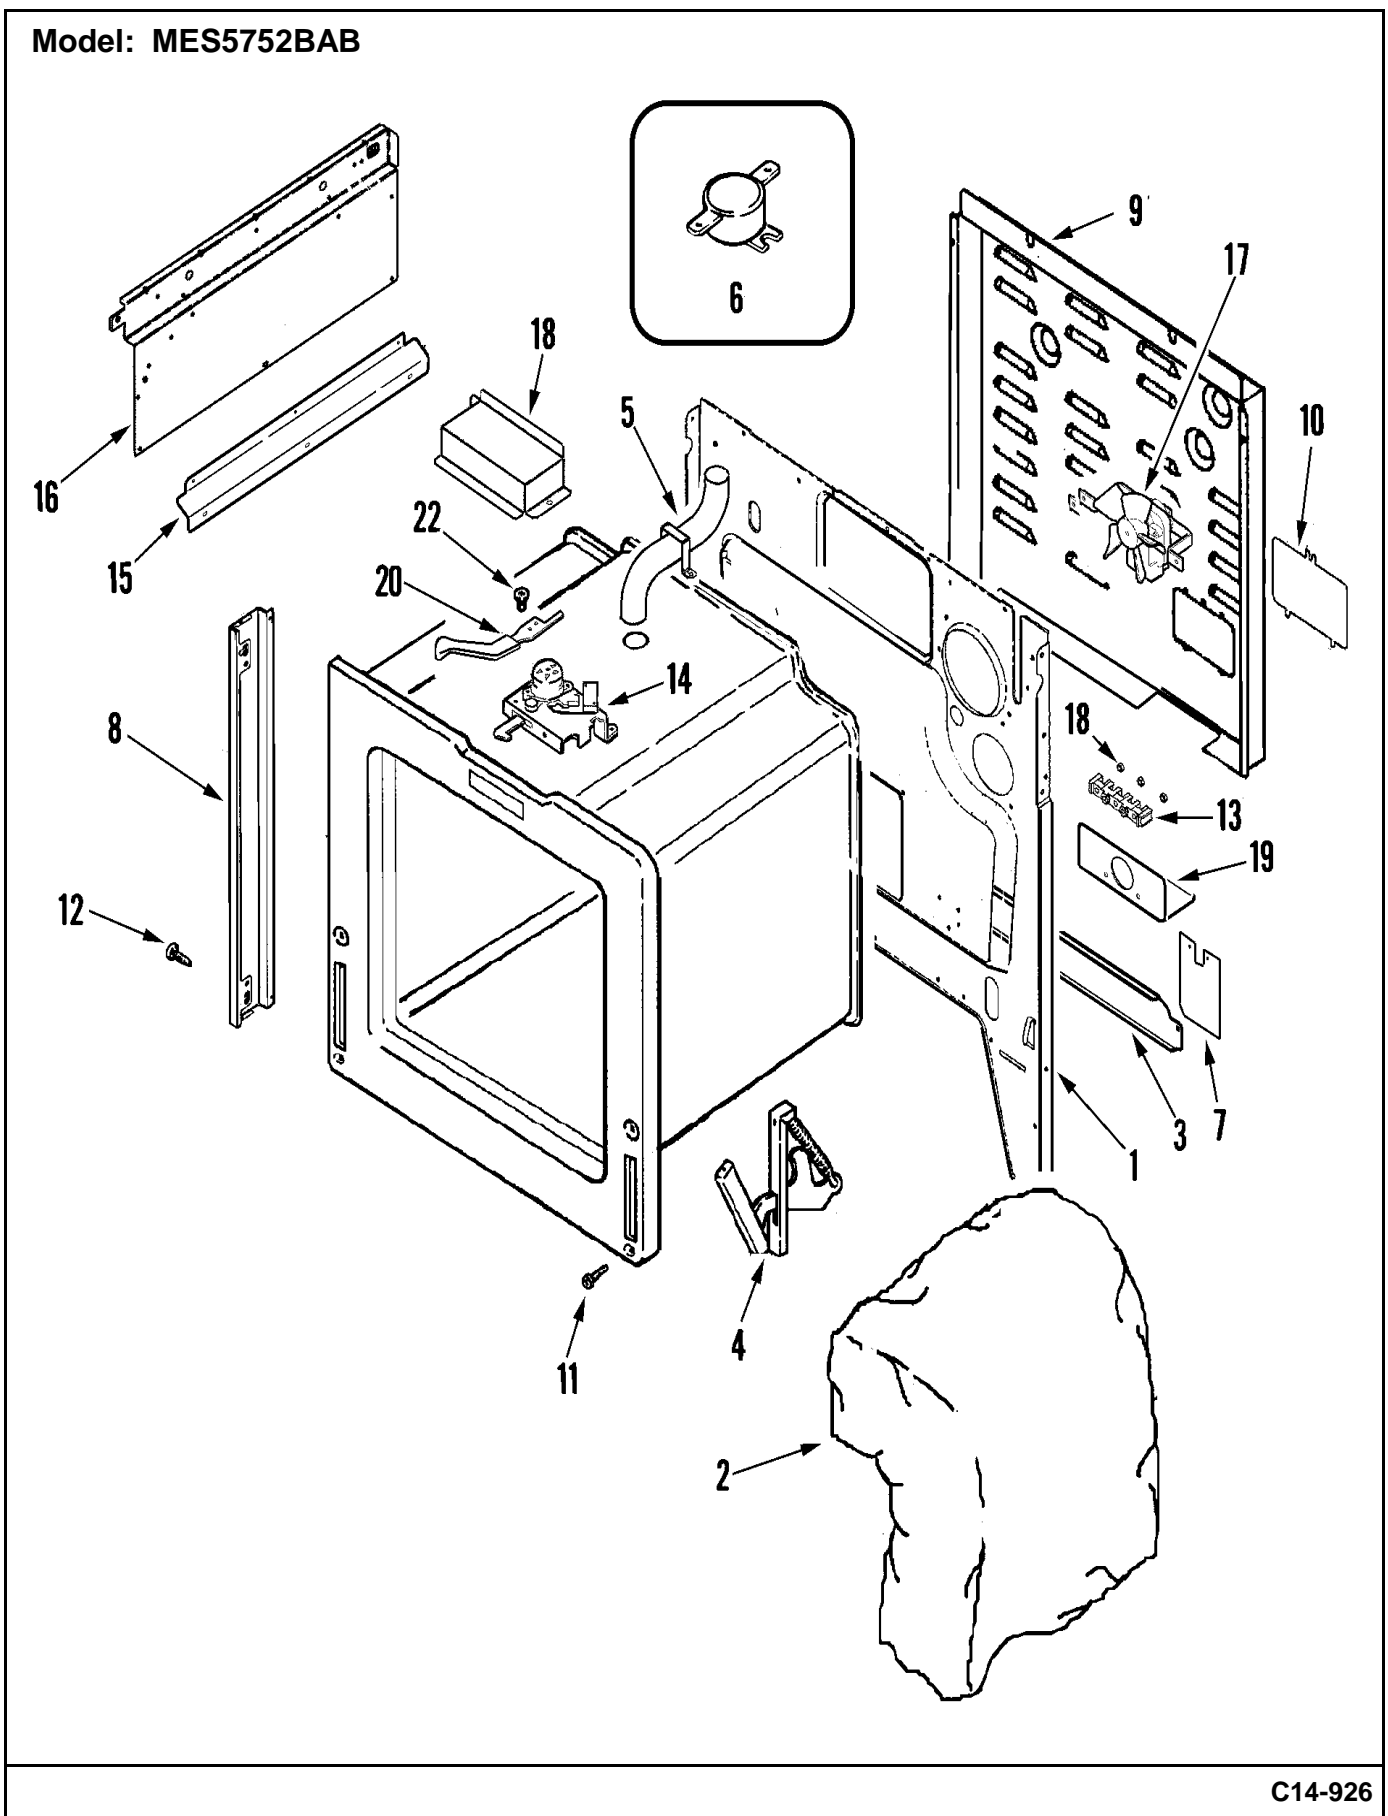

Section: BODY

Model: MES5752BAB

C14-926

Section: BODY

No.	Part No.	Description	Series	Qty
1	74010949	BACK, MAIN	10	1
2	74010813	INSULATION, WRAPPER	10	1
3	74010815	EXTENSION, MAIN BACK	10	1
4	74011142	HINGE, OVEN DOOR	10	2
5	74010816	TUBE, VENT	10	1
-	74010817	HOLDER, VENT TUBE	10	1
6	74010818	SWITCH, HI-LIMIT	10	1
7	74006364	INSULATOR, POWER CORD	10	1
8	74010831	TRIM, SIDE (BLK)	10	2
9	74006096	COVER, WIRE (REAR)	10	1
10	74005264	COVER, TERMINAL BLOCK	10	1
11	7101P112-60	SCREW	10	4
12	74003976	SCREW, SHOULDER	10	4
13	7401P039-60	BLOCK, TERMINAL	10	1
14	74010897	LATCH ASSEMBLY	10	1
15	74010820	EXTENSION, HEAT SHEILD	10	2
16	74010821	PANEL, SHIELD (LT)	10	1
16	74010822	PANEL, SHIELD (RT)	10	1
17	74010823	FAN, COOLING	10	1
18	74010845	COVER, DOOR LATCH	10	1
19	74004180	BRACKET, POWER SUPPLY	10	1
20	74001075	LEVER, LATCH (BLK)	10	1
21	7103P027-60	NUT, TERMINAL BLOCK	10	3
22	74003975	SCREW (8ABX3/8-BLK)	10	2

*Color Code (-)=Not Shown #=Series, Serial Prefix or Run No., N=Not Available