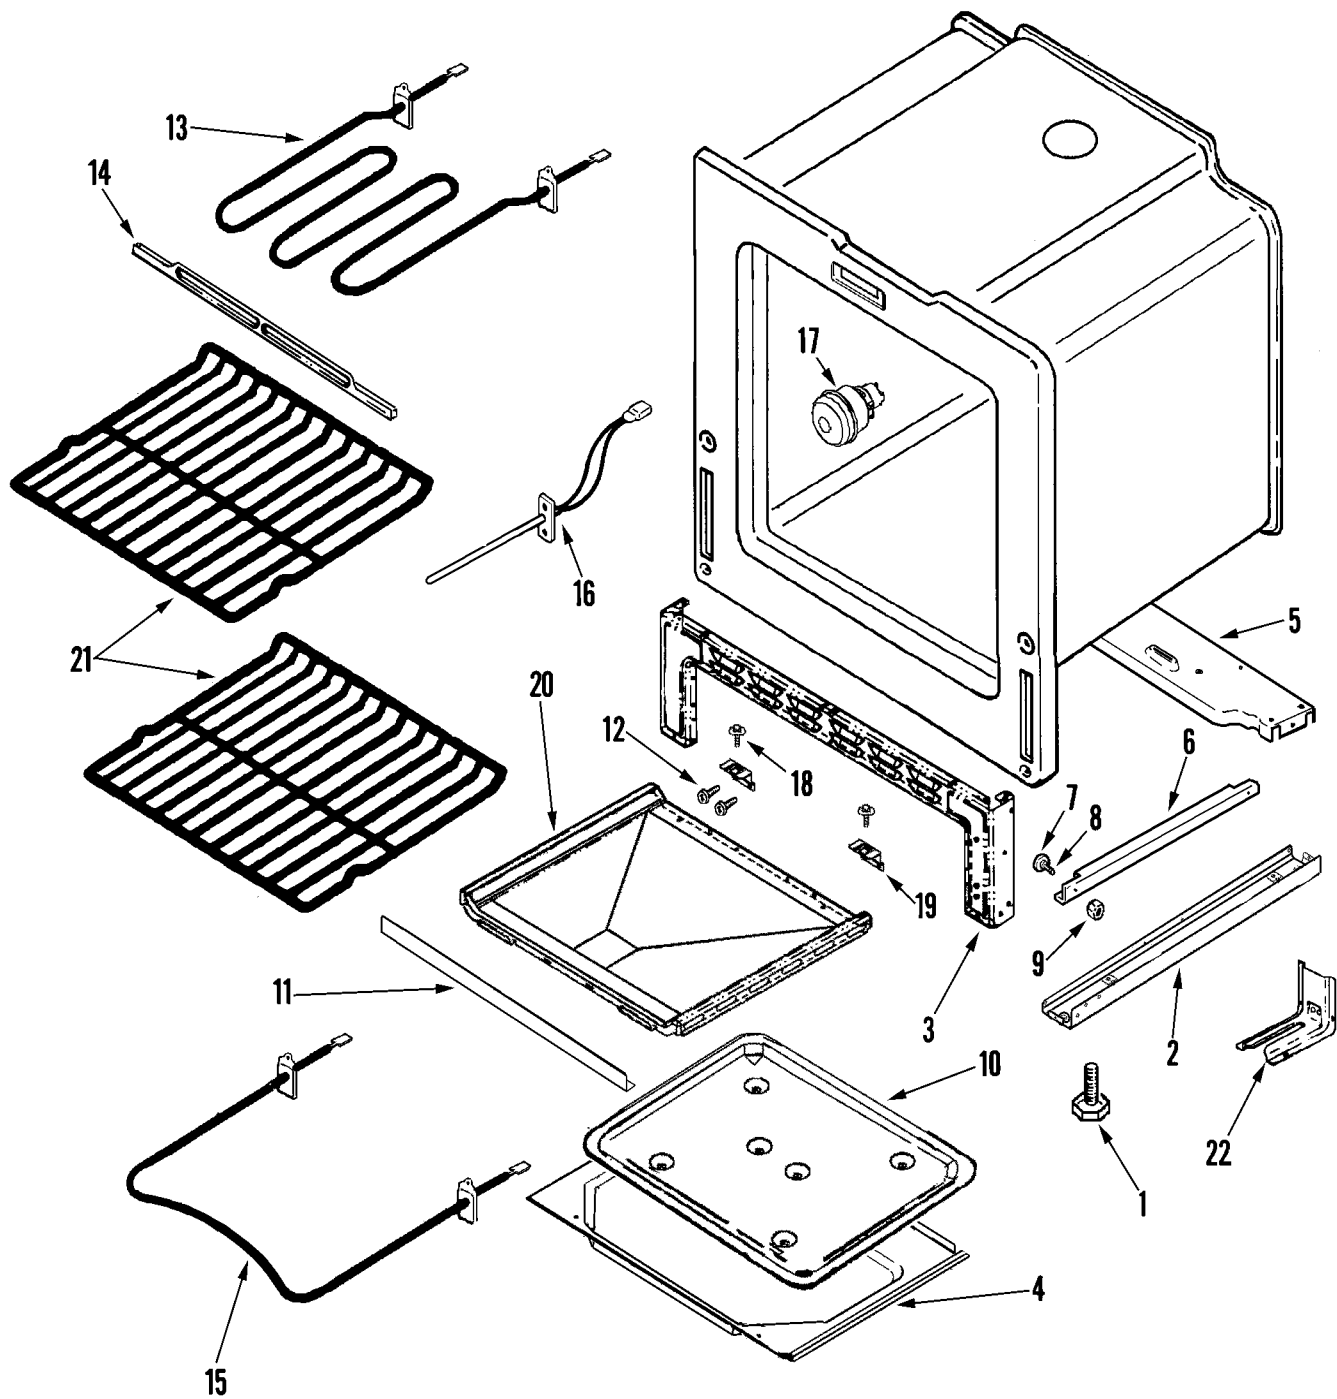

*Color Code (-)=Not Shown #=Series, Serial Prefix or Run No., N=Not Available

Section: OVEN/BASE

Model: MES5752BAB

C12-544

Section: OVEN/BASE

No.	Part No.	Description	Series	Qty
1	74010805	SCREW, LEVELING LEG	10	4
2	74010899	BOTTOM, PEDESTAL	10	2
3	74010882	PEDESTAL, FRONT	10	2
4	74006522	RETAINER, INSULATION (BOTTOM)	10	1
5	74007129	SUPPORT, VALVE REGULATOR	10	1
6	74003565	RUNNER, DRAWER	10	2
7	74004078	ROLLER, DRAWER	10	2
8	74005231	SHAFT, STORAGE DRAWER ROLLER	10	2
9	74005230	NUT, LOCK (8-32)	10	2
10	74010806	PAN, BAKE	10	1
11	74010807	COVER, FRONT	10	1
12	7101P124-60	SCREW W/WASHER	10	4
13	74003040	ELEMENT, BROIL (6 PASS)	10	1
14	74003386	SUPPORT, BROIL ELEMENT	10	1
15	74010883	ELEMENT, BAKE	10	1
16	74004943	SENSOR, OVEN (LONG)	10	1
-	7407P103-60	BULB, OVEN	10	1
17	74010885	LAMP ASSEMBLY	10	1
18	74003976	SCREW, SHOULDER	10	2
19	74010812	SUPPORT, OVEN BOTTOM	10	2
20	74010853	BOTTOM, OVEN	10	1
21	74001757	RACK, OVEN	10	2
22	74005564	BRACKET, ANTI-TIP	10	1
-	7101P352-60	SCREW	10	2