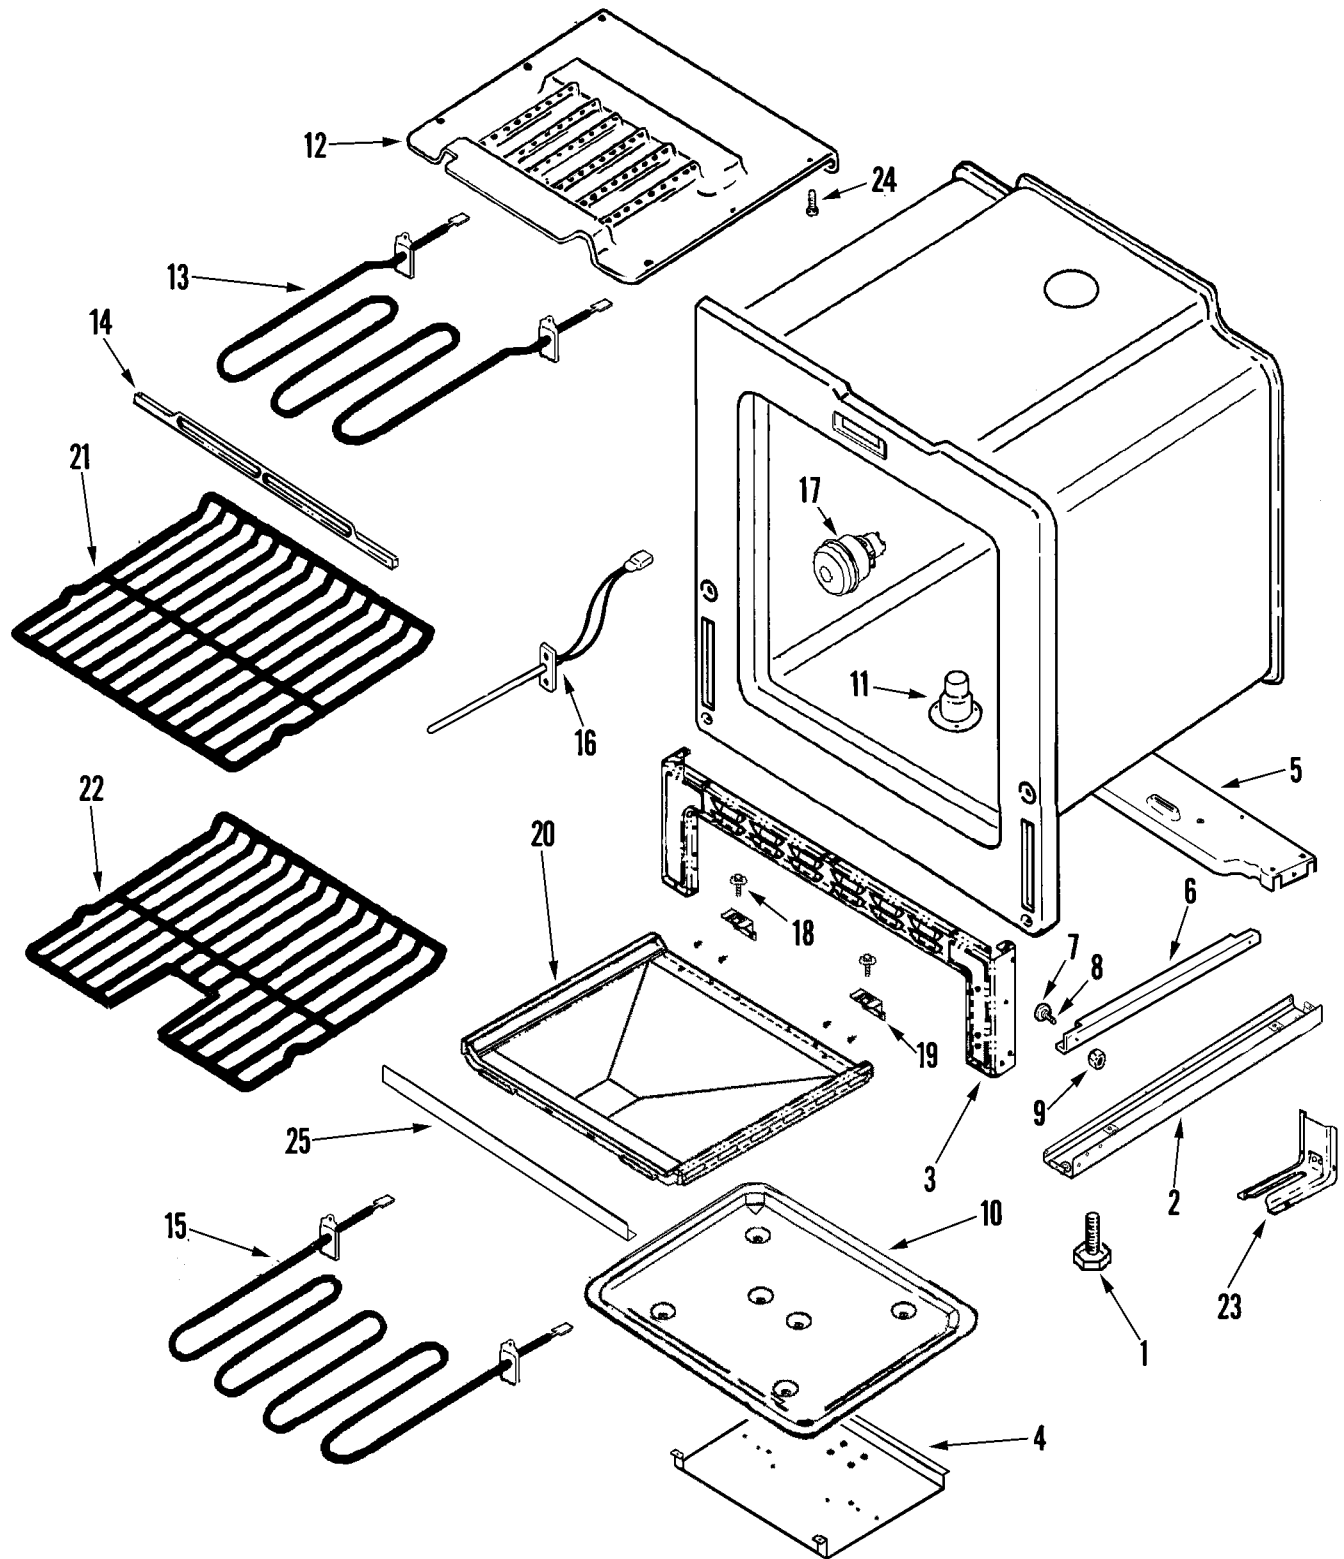

*Color Code (-)=Not Shown #=Series, Serial Prefix or Run No., N=Not Available

Section: OVEN/BASE

Model: MES5775BCB

C12-532

Section: OVEN/BASE

No.	Part No.	Description	Series	Qty
1	74010805	SCREW, LEVELING LEG	10	4
2	74010899	BOTTOM, PEDESTAL	10	2
3	74010882	PEDESTAL, FRONT	10	2
4	74006591	SHIELD, WARMING DRAWER	10	1
5	74007129	SUPPORT, VALVE REGULATOR	10	1
6	74003565	RUNNER, DRAWER	10	2
7	74004078	ROLLER, DRAWER	10	2
8	74005231	SHAFT, STORAGE DRAWER ROLLER	10	2
9	74005230	NUT, LOCK (8-32)	10	2
10	74010806	PAN, BAKE	10	1
11	74010808	TUBE, VENT (LWR)	10	1
-	74010809	PLATE, VENT COVER	10	1
12	74010810	BAFFLE, BROIL	10	1
13	74003040	ELEMENT, BROIL (6 PASS)	10	1
14	74003563	SUPPORT, BROIL ELEMENT	10	1
15	74010811	ELEMENT, BAKE	10	1
16	74004943	SENSOR, OVEN (LONG)	10	1
17	74010885	LAMP ASSEMBLY	10	1
18	74003976	SCREW, SHOULDER	10	2
19	74010812	SUPPORT, OVEN BOTTOM	10	2
20	74010853	BOTTOM, OVEN	10	1
21	74001757	RACK, OVEN	10	1
22	74009589	RACK, CREATE A SPACE HALF 30"	10	1
23	74005564	BRACKET, ANTI-TIP	10	1
-	7101P352-60	SCREW	10	2
24	74010505	SCREW, 3/4" HEX HEAD	10	6
25	74010807	COVER, FRONT	10	1
26	74009587	INSERT, HALF RACK 30"	10	1