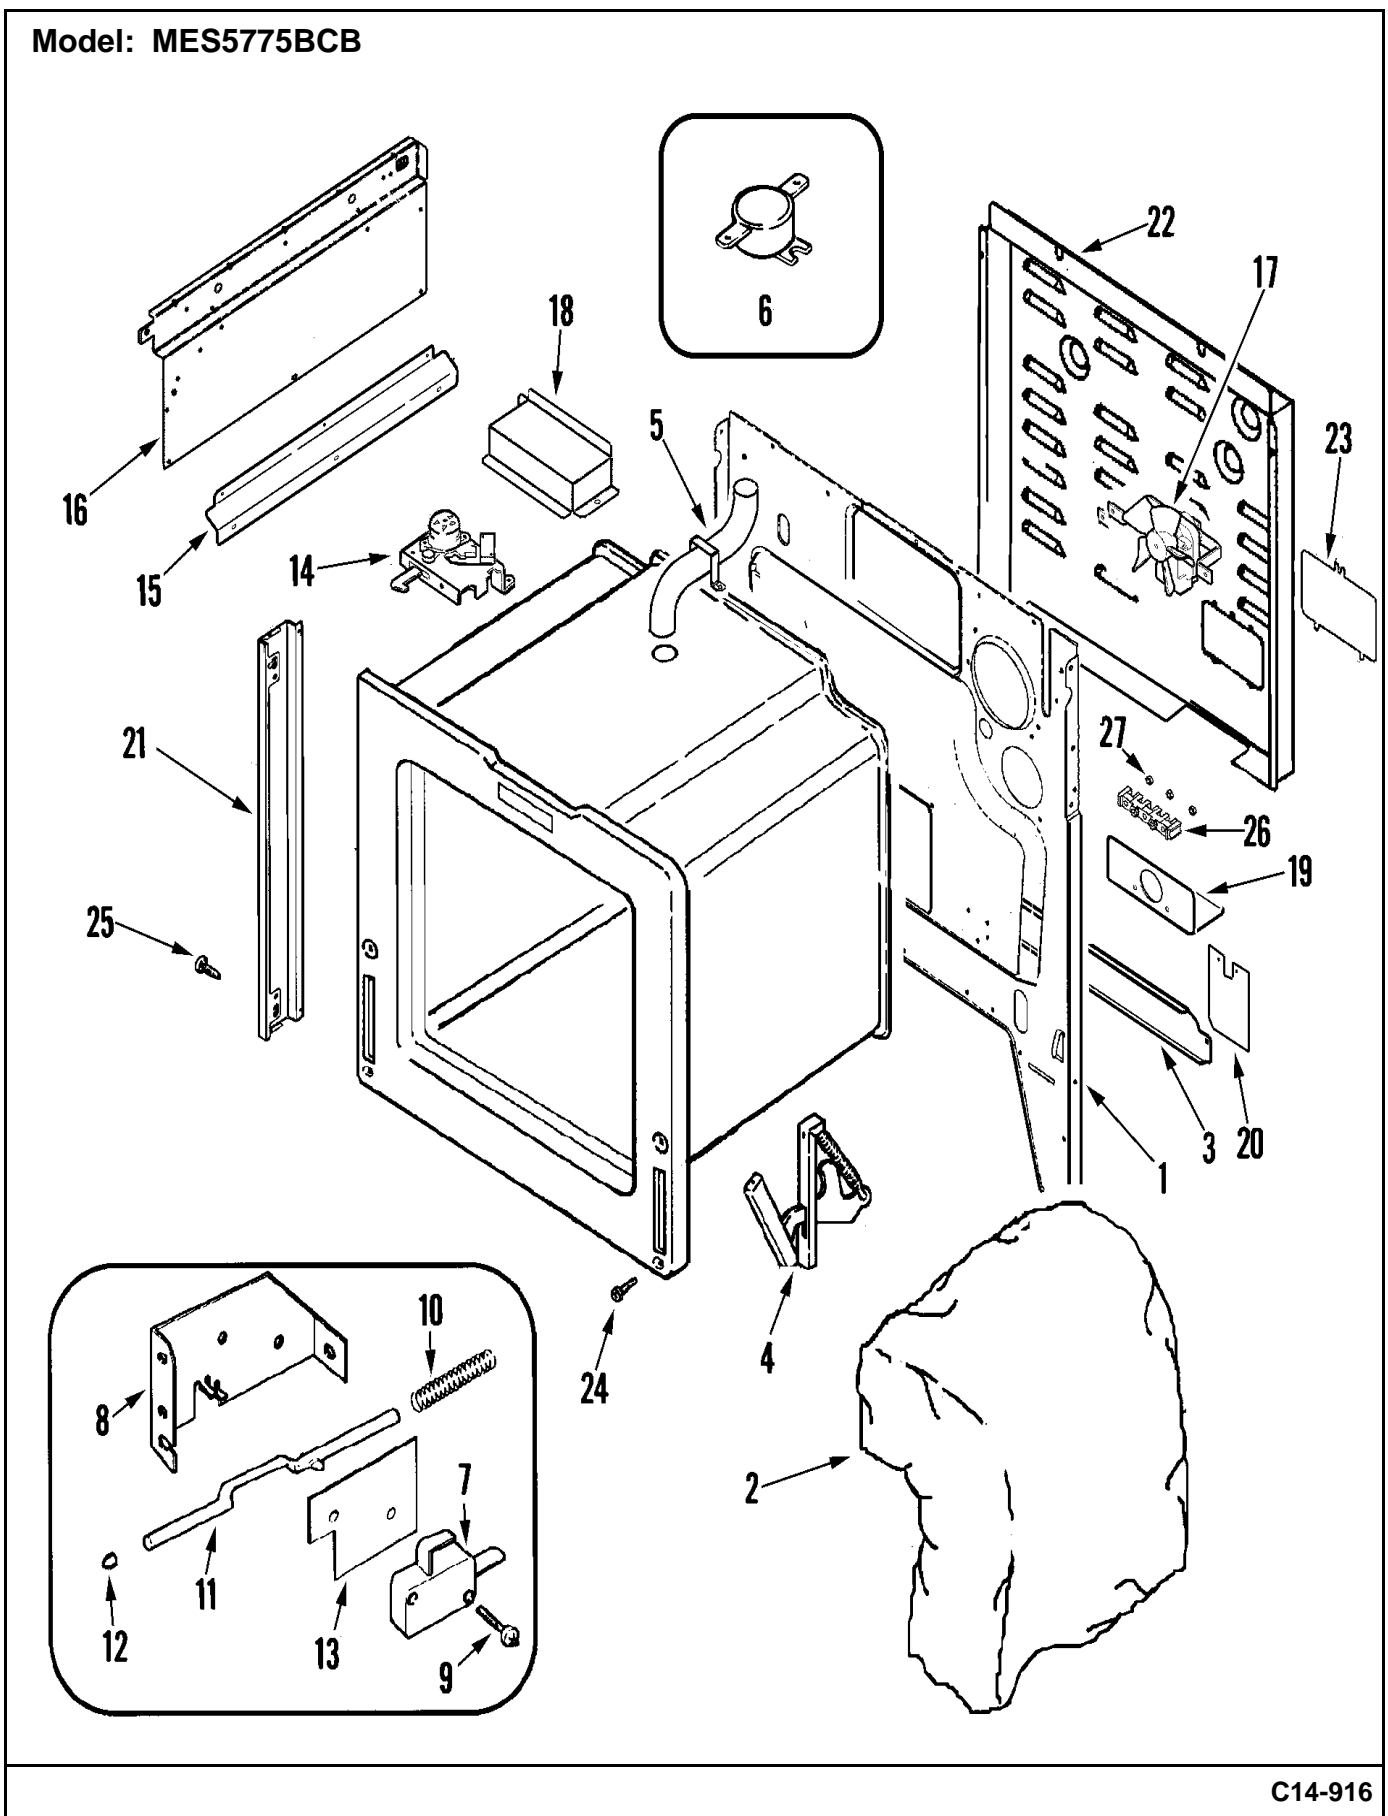

Section: BODY

Model: MES5775BCB

C14-916

Section: BODY

No.	Part No.	Description	Series	Qty
1	74010949	BACK, MAIN	10	1
2	74010813	INSULATION, WRAPPER	10	1
3	74010815	EXTENSION, MAIN BACK	10	1
4	74005725	HINGE, DOOR	10	2
-	74010817	HOLDER, VENT TUBE	10	1
5	74010816	TUBE, VENT	10	1
6	74010818	SWITCH, HI-LIMIT	10	1
7	74008263	SWITCH, DOOR LOCK	10	1
8	74001632	BRACKET, SWITCH ACTUATOR	10	1
9	22002368	SCREW----NA	10	2
10	74001629	SPRING, DOOR SWITCH	10	1
11	74003562	ROD, DOOR LIGHT SWITCH	10	1
12	74001631	BUMPER, ROD	10	1
13	74008264	INSULATOR	10	1
14	74011259	LATCH ASY	10	1
15	74010820	EXTENSION, HEAT SHEILD	10	2
16	74010821	PANEL, SHIELD (LT)	10	1
16	74010822	PANEL, SHIELD (RT)	10	1
17	74010823	FAN, COOLING	10	1
18	74010845	COVER, DOOR LATCH	10	1
19	74004180	BRACKET, POWER SUPPLY	10	1
20	74006364	INSULATOR, POWER CORD	10	1
21	74010831	TRIM, SIDE (BLK)	10	2
22	74006096	COVER, WIRE (REAR)	10	1
23	74005264	COVER, TERMINAL BLOCK	10	1
24	7101P112-60	SCREW	10	4
25	74003976	SCREW, SHOULDER	10	4
26	7401P039-60	BLOCK, TERMINAL	10	1
27	74006398	CORD, POWER	10	1
28	74009845	RELAY, AUXILIARY (DPDT)	10	1

*Color Code (-)=Not Shown #=Series, Serial Prefix or Run No., N=Not Available