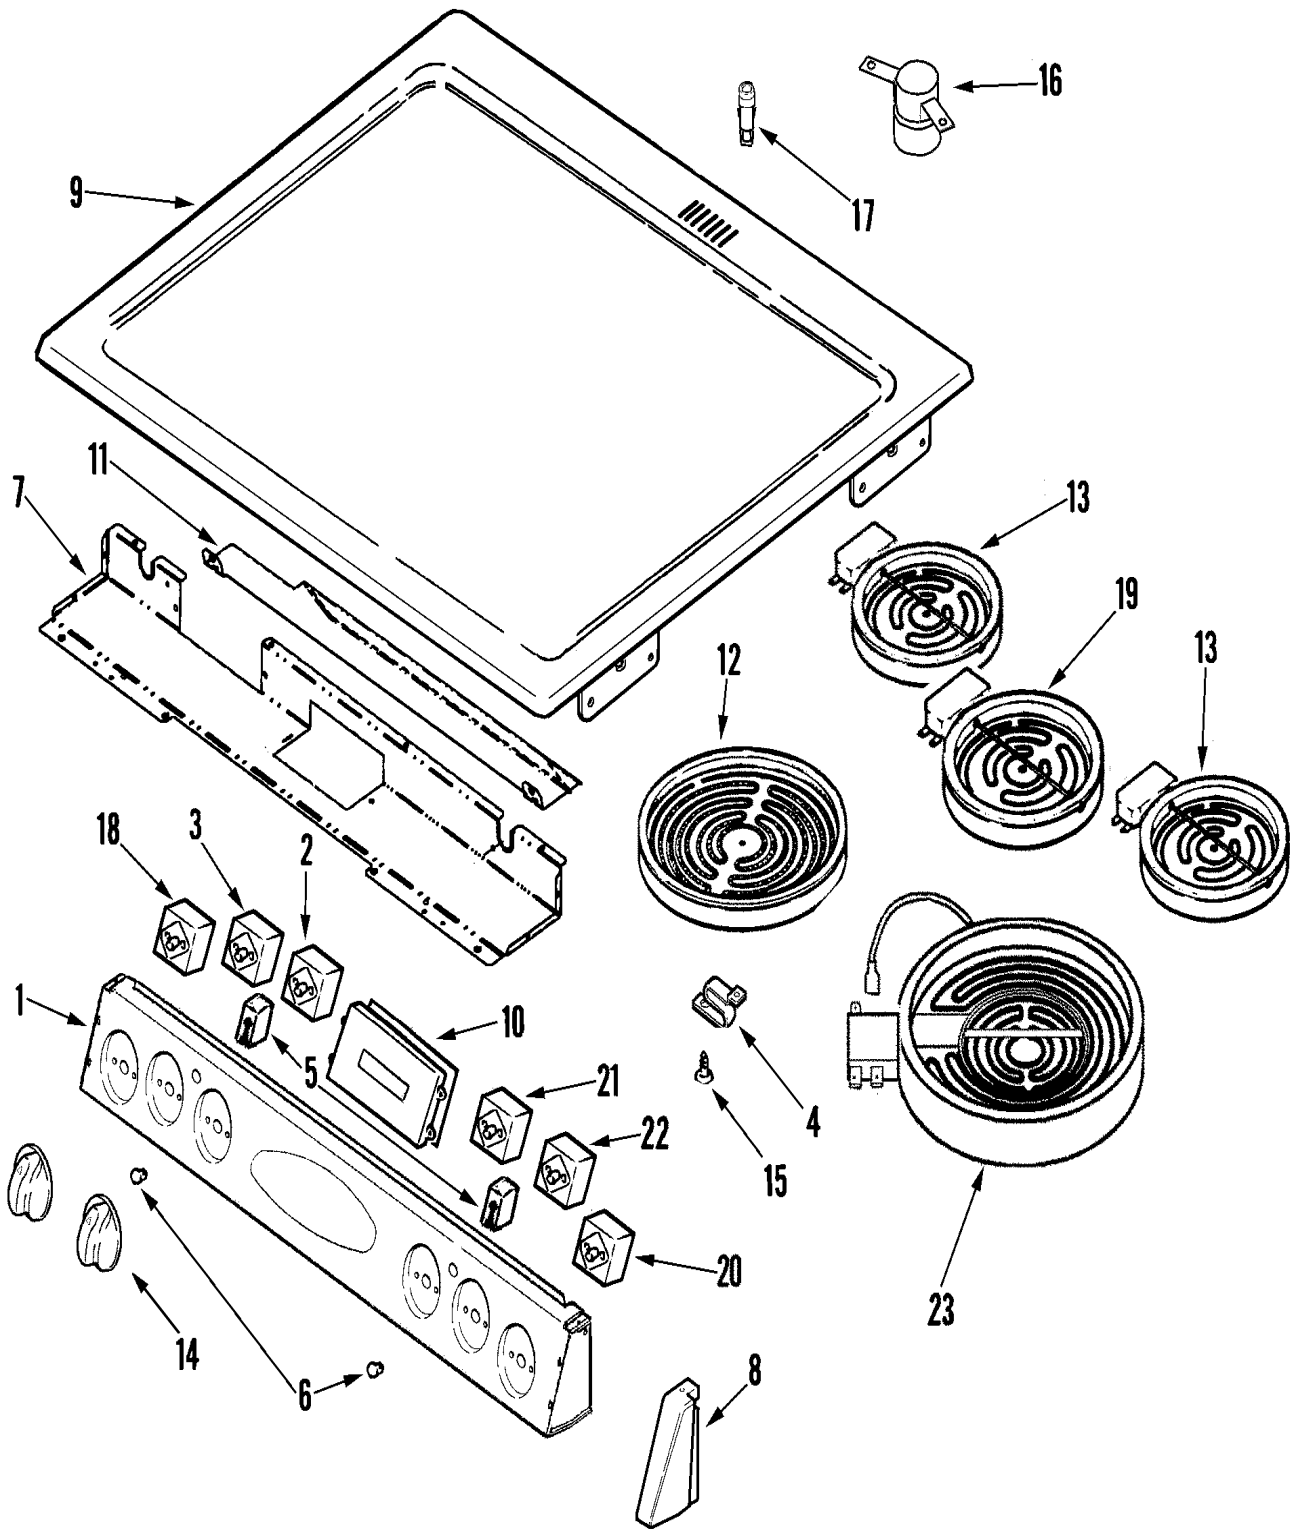

Repair Parts List

MODEL NUMBER
MES5775BCB

RANGE

When requesting service or ordering parts, always provide the following information:

- Product Type
- Part Number
- Model Number
- Part Description

MAYTAG®

©2005 Maytag Services

Section: CONTROL PANEL/TOP ASY

Model: MES5775BCB

C10-684

Section: CONTROL PANEL/TOP ASY

No.	Part No.	Description	Series	Qty
1	74011075	PANEL, CONTROL (BLK)	10	1
2	7403P238-60	SWITCH, INFINITE (SML ELEMENT) Note: (LR)	10	1
3	74010824	SWITCH, ELEMENT (LRG) Note: (RF)	10	1
4	74007845	SUPPORT, ELEMENT	10	12
5	74004153	LIGHT, INDICATOR	10	2
6	7730P011-60	LENS, INDICATOR LIGHT	10	2
7	74010826	SUPPORT, CONTROL PANEL	10	1
8	74010834	CAP, END (BLK-RT)	10	1
8	74010835	CAP, END (BLK-LT)	10	1
9	74010664	TOP ASSEMBLY (BLK)	10	1
10	74010675	CLOCK/OVERLAY (BLK)	10	1
11	74010846	SHIELD, CONTROL	10	1
12	74008897	ELEMENT, DUAL (2400W) Note: (RF)	10	1
13	74008568	ELEMENT (1200W) Note: (LR/RR)	10	2
14	74008948	KNOB (BLK/CHR)	10	6
15	74003357	SCREW (6ABX.25-ZN)	10	24
16	74005759	TUBE, VENT (UPR)	10	1
17	Y706125	LIGHT, INDICATOR	10	1
18	74010825	SWITCH, ELEMENT (WARM ZONE) Note: (CTR)	10	1
19	74008898	ELEMENT, WARMING Note: (CTR)	10	1
20	74002929	SWITCH, SELECTOR	10	1
21	74008940	SWITCH, INFINITE (FLEX) Note: (RR)	10	1
22	74011070	SWITCH, INFINITE Note: (RF)	10	1
23	74011093	ELEMENT (TRIPLE) Note: (RF)	10	1