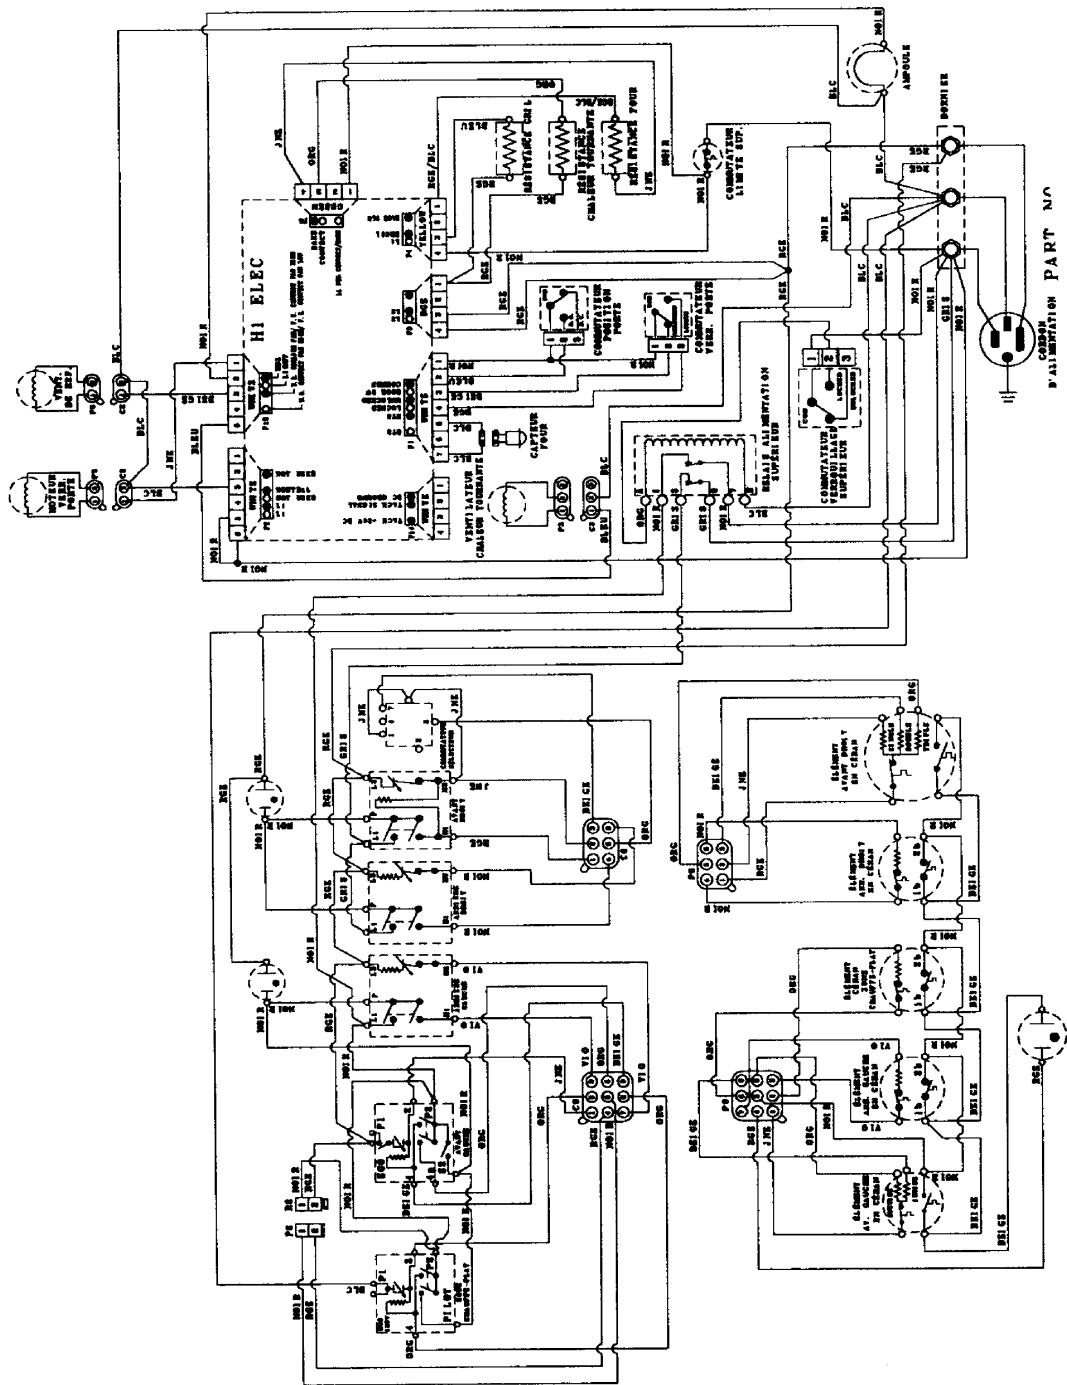

*Color Code (-)=Not Shown #=Series, Serial Prefix or Run No., N=Not Available

Section: SUPPLEMENTAL INFORMATION

No.	Part No.	Description	Series	Qty
-	8113P500-60	MANUAL, USE & CARE	10	1
-	8113P561-60	MANUAL, USE & CARE	11	1
-	74011257	HARNESS, MAIN	10	1
-	74011090	HARNESS, SWITCH (RT)	10	1
-	74010849	HARNESS, SENSOR/LATCH	10	1
-	74010851	HARNESS, SWITCH (LT)	10	1
-	74011092	HARNESS, TOP	10	1
-	74006500	SCRAPER, RAZOR (METAL)	10	1
-	20000001	COOKTOP CLEANING CREME	10	1
-	K71FILLB	KIT, EXTRUSION FILLER (BLK)	10	1
-	UXA1100AAB	KIT, SIDE PANEL (BLK)	10	1

*Color Code (-)=Not Shown #=Series, Serial Prefix or Run No., N=Not Available

Section: WIRING INFORMATION

Model: MES5775BCB

15003750

Section: WIRING INFORMATION (FRENCH)

Model: MES5775BCB

15003751

Section: WIRING INFORMATION (FRENCH)

No.	Part No.	Description	Series Qty
-	N 15003751	WIRING INFORMATION	10 1

*Color Code (-)=Not Shown #=Series, Serial Prefix or Run No., N=Not Available