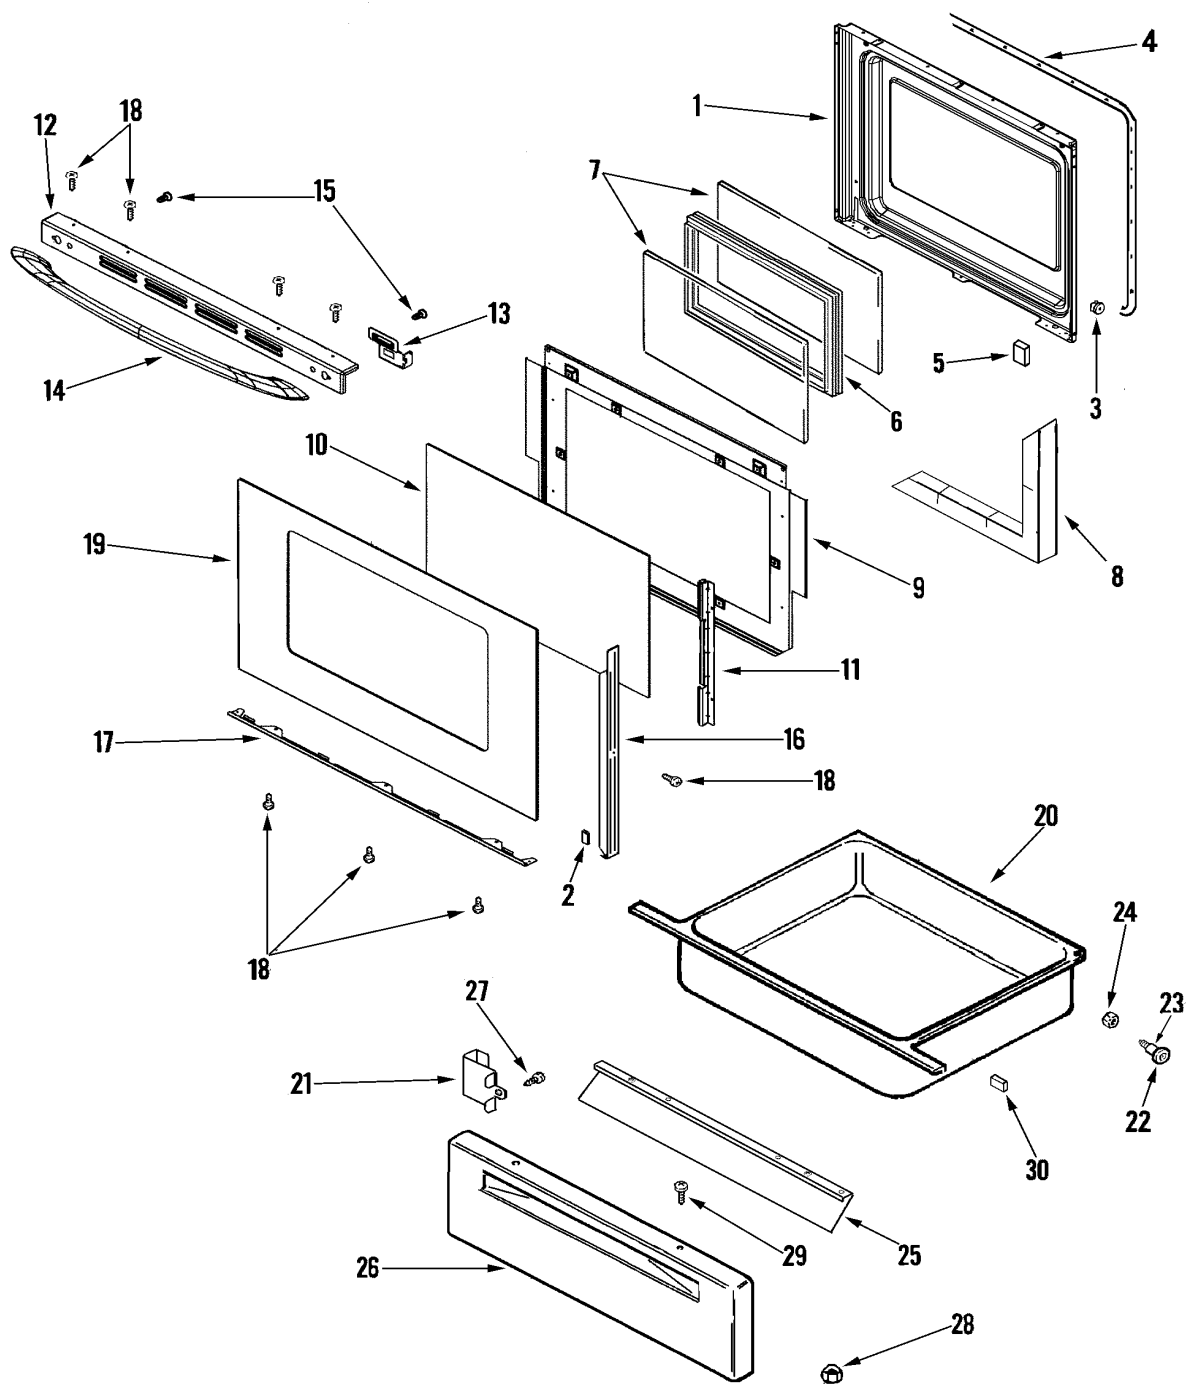

Section: DOOR/DRAWER

Model: MES5775BCB

C11-871

Section: DOOR/DRAWER

No.	Part No.	Description	Series	Qty
1	74003642	LINING, DOOR	10	1
2	74004224	TAPE, SINGLE SIDED (WHT)	10	2
3	74001574	NUT, SNAP (ROUND-BLK)	10	4
4	7201P046-60	GASKET, DOOR	10	1
5	74005546	SPACER, RUBBER	10	2
6	74003644	FRAME, GLASS	10	1
7	74003645	GLASS, INNER	10	2
8	74003647	INSULATION, OVEN DOOR	10	2
9	74009502	BAFFLE, OVEN DOOR	10	1
10	74004857	GLASS W/TAPE ASSY	10	1
11	74003650	RETAINER, GLASS	10	2
12	74009689	TRIM, DOOR TOP (BLK)	10	1
13	74009699	BRACKET, DOOR HANDLE (LT)	10	1
13	74009698	BRACKET, DOOR HANDLE (RT)	10	1
14	74010971	HANDLE, DOOR (BLK)	10	1
15	74006635	SCREW W/WASHER (HANDLE MTG)	10	2
16	12002359	KIT, DOOR TRIM (BLK)	10	1
17	74009686	SUPPORT, GLASS (BLK)	10	1
18	74009537	SCREW (BLK)	10	9
19	12002395	KIT, DOOR GLASS (BLK)	10	1
20	74008333	DRAWER, STORAGE	10	1
21	74010896	BRACKET, DRAWER	10	2
22	74004078	ROLLER, DRAWER	10	2
23	74005231	SHAFT, STORAGE DRAWER ROLLER	10	2
24	7103P082-60	NUT	10	2
25	2404F030-51	LINING, DRAWER PANEL	10	1
26	74003701	PANEL, DRAWER (BLK)	10	1
27	74004310	SCREW, PANEL	10	2
28	74005230	NUT, LOCK (8-32)	10	2
29	74009537	SCREW (BLK)	10	2
30	74005546	SPACER, RUBBER	10	2

*Color Code (-)=Not Shown #=Series, Serial Prefix or Run No., N=Not Available