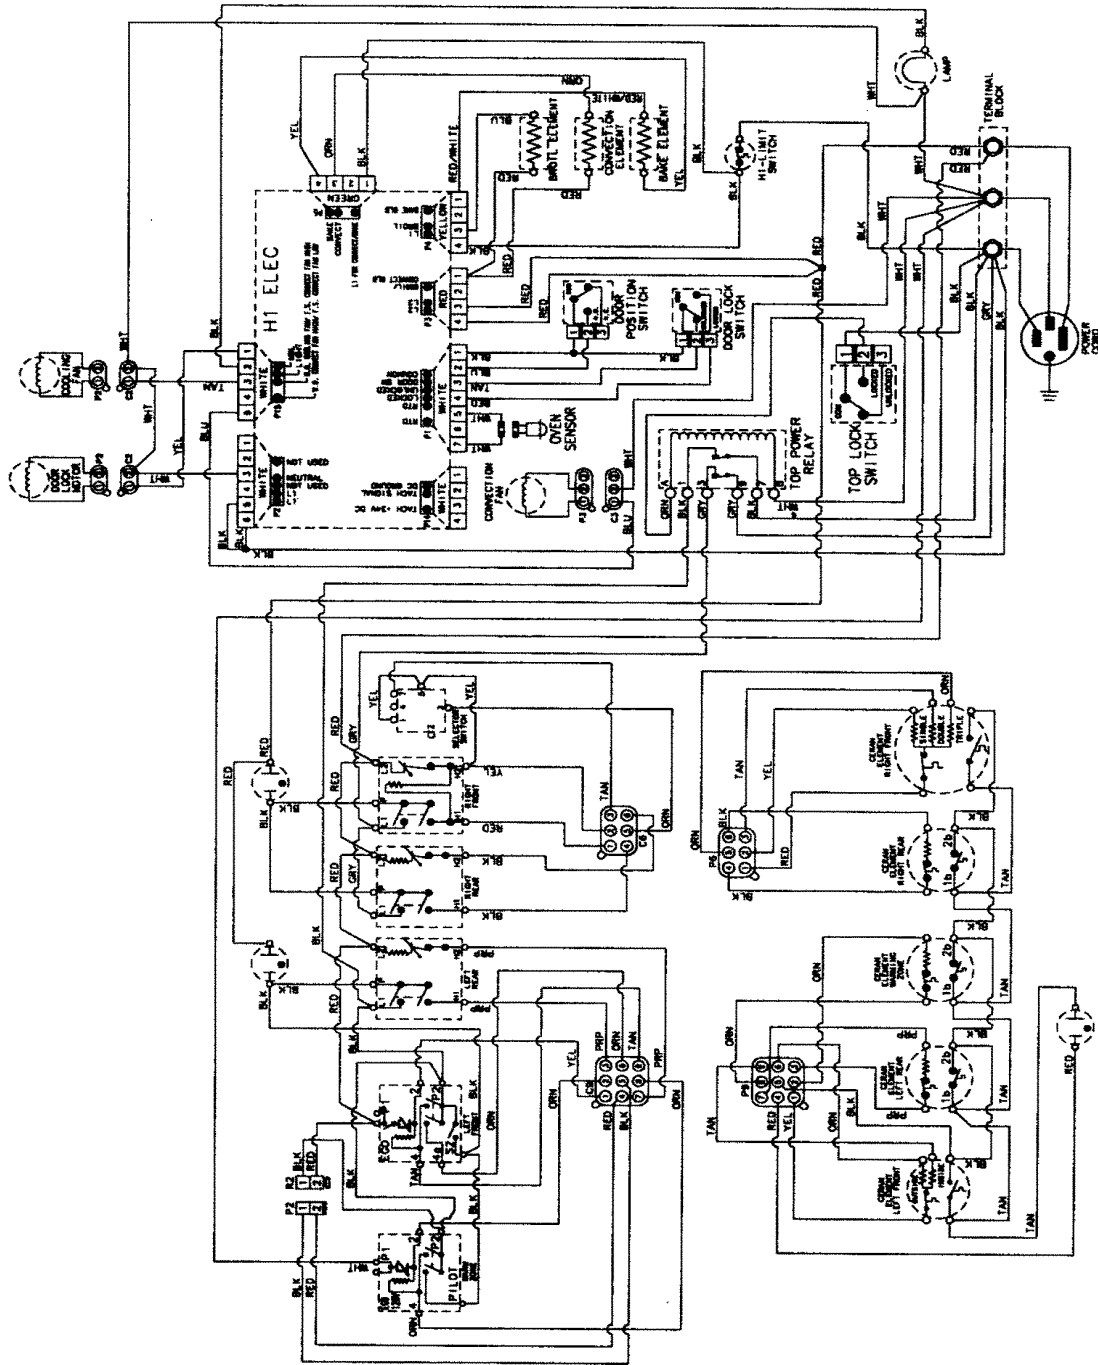

*Color Code (-)=Not Shown #=Series, Serial Prefix or Run No., N=Not Available

Section: SUPPLEMENTAL INFORMATION

No.	Part No.	Description	Series	Qty
-	8113P500-60	MANUAL, USE & CARE	10	1
-	8113P561-60	MANUAL, USE & CARE	11	1
-	74011257	HARNESS, MAIN	10	1
-	74011090	HARNESS, SWITCH (RT)	10	1
-	74010849	HARNESS, SENSOR/LATCH	10	1
-	74010851	HARNESS, SWITCH (LT)	10	1
-	74011092	HARNESS, TOP	10	1
-	74006500	SCRAPER, RAZOR (METAL)	10	1
-	20000001	COOKTOP CLEANING CREME	10	1
-	K71FILLB	KIT, EXTRUSION FILLER (BLK)	10	1
-	UXA1100AAB	KIT, SIDE PANEL (BLK)	10	1

*Color Code (-)=Not Shown #=Series, Serial Prefix or Run No., N=Not Available

Section: WIRING INFORMATION

Model: MES5775BCB

15003750

Section: WIRING INFORMATION (FRENCH)

Model: MES5775BCB

15003751

Section: WIRING INFORMATION (FRENCH)