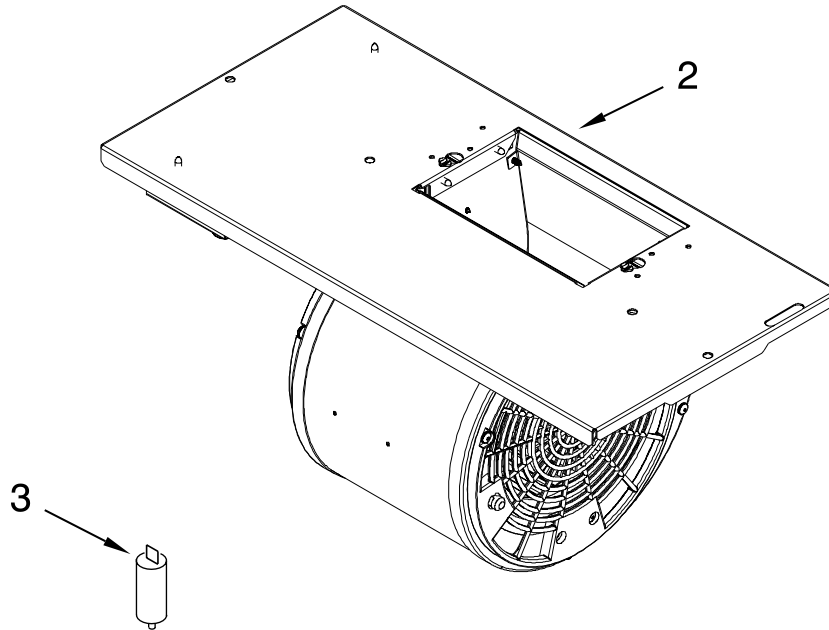

BLOWER MOTOR

For Models: UXB0600DYS, UXB1200DYS
(600 CFM) (1200 CFM)

Internal Blower

Illus. No.	Part No.	DESCRIPTION
1		Literature
	W10331012	U & C Guide
2		Internal Blower
	UXB0600DYS	600 CFM
	W10294006	Motor, Service Only
	UXB1200DYS	1200 CFM
	W10294026	Motor, Service Only
3	8186677	Capacitor