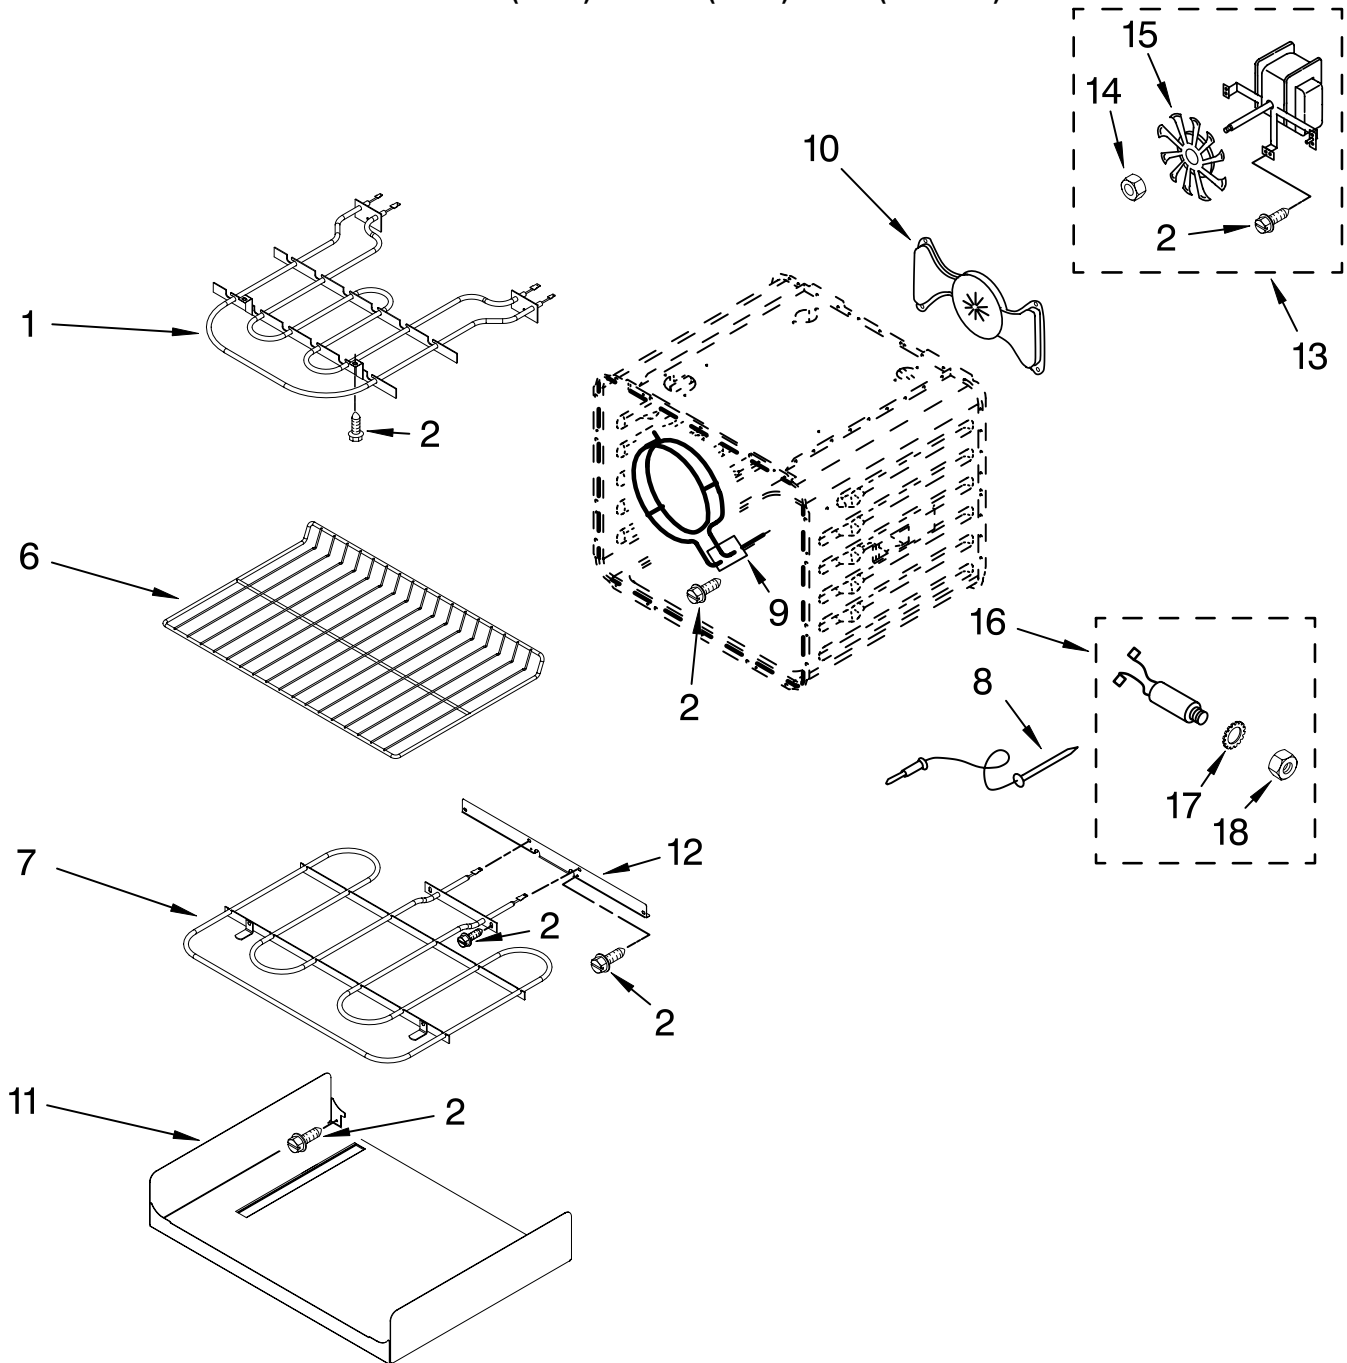

INTERNAL OVEN PARTS

For Models: YKES907SB01, YKES907SW01, YKES907SS01
(Black) (White) (Stainless)

Illus. No.	Part No.	DESCRIPTION
1	9760774	Element, Broil
2	4449154	Screw
6	4448717	Rack, Oven
7	9760768	Element, Bake
8	9755542	Probe, Meat

Illus. No.	Part No.	DESCRIPTION
9	9760769	Element, Convection
10	9756690	Cover, Fan
11	4455037	Tray, Hidden Bake
12	4450039	Cover, Bake Tray
13	4451583	Motor, Convection

Illus. No.	Part No.	DESCRIPTION
14	4452227	Nut
15	4452226	Blade, Fan
16	9755543	Jack, Meat Probe
17	9755547	Lock Washer
18	9755546	Hex Nut

FOR ORDERING INFORMATION REFER TO PARTS PRICE LIST