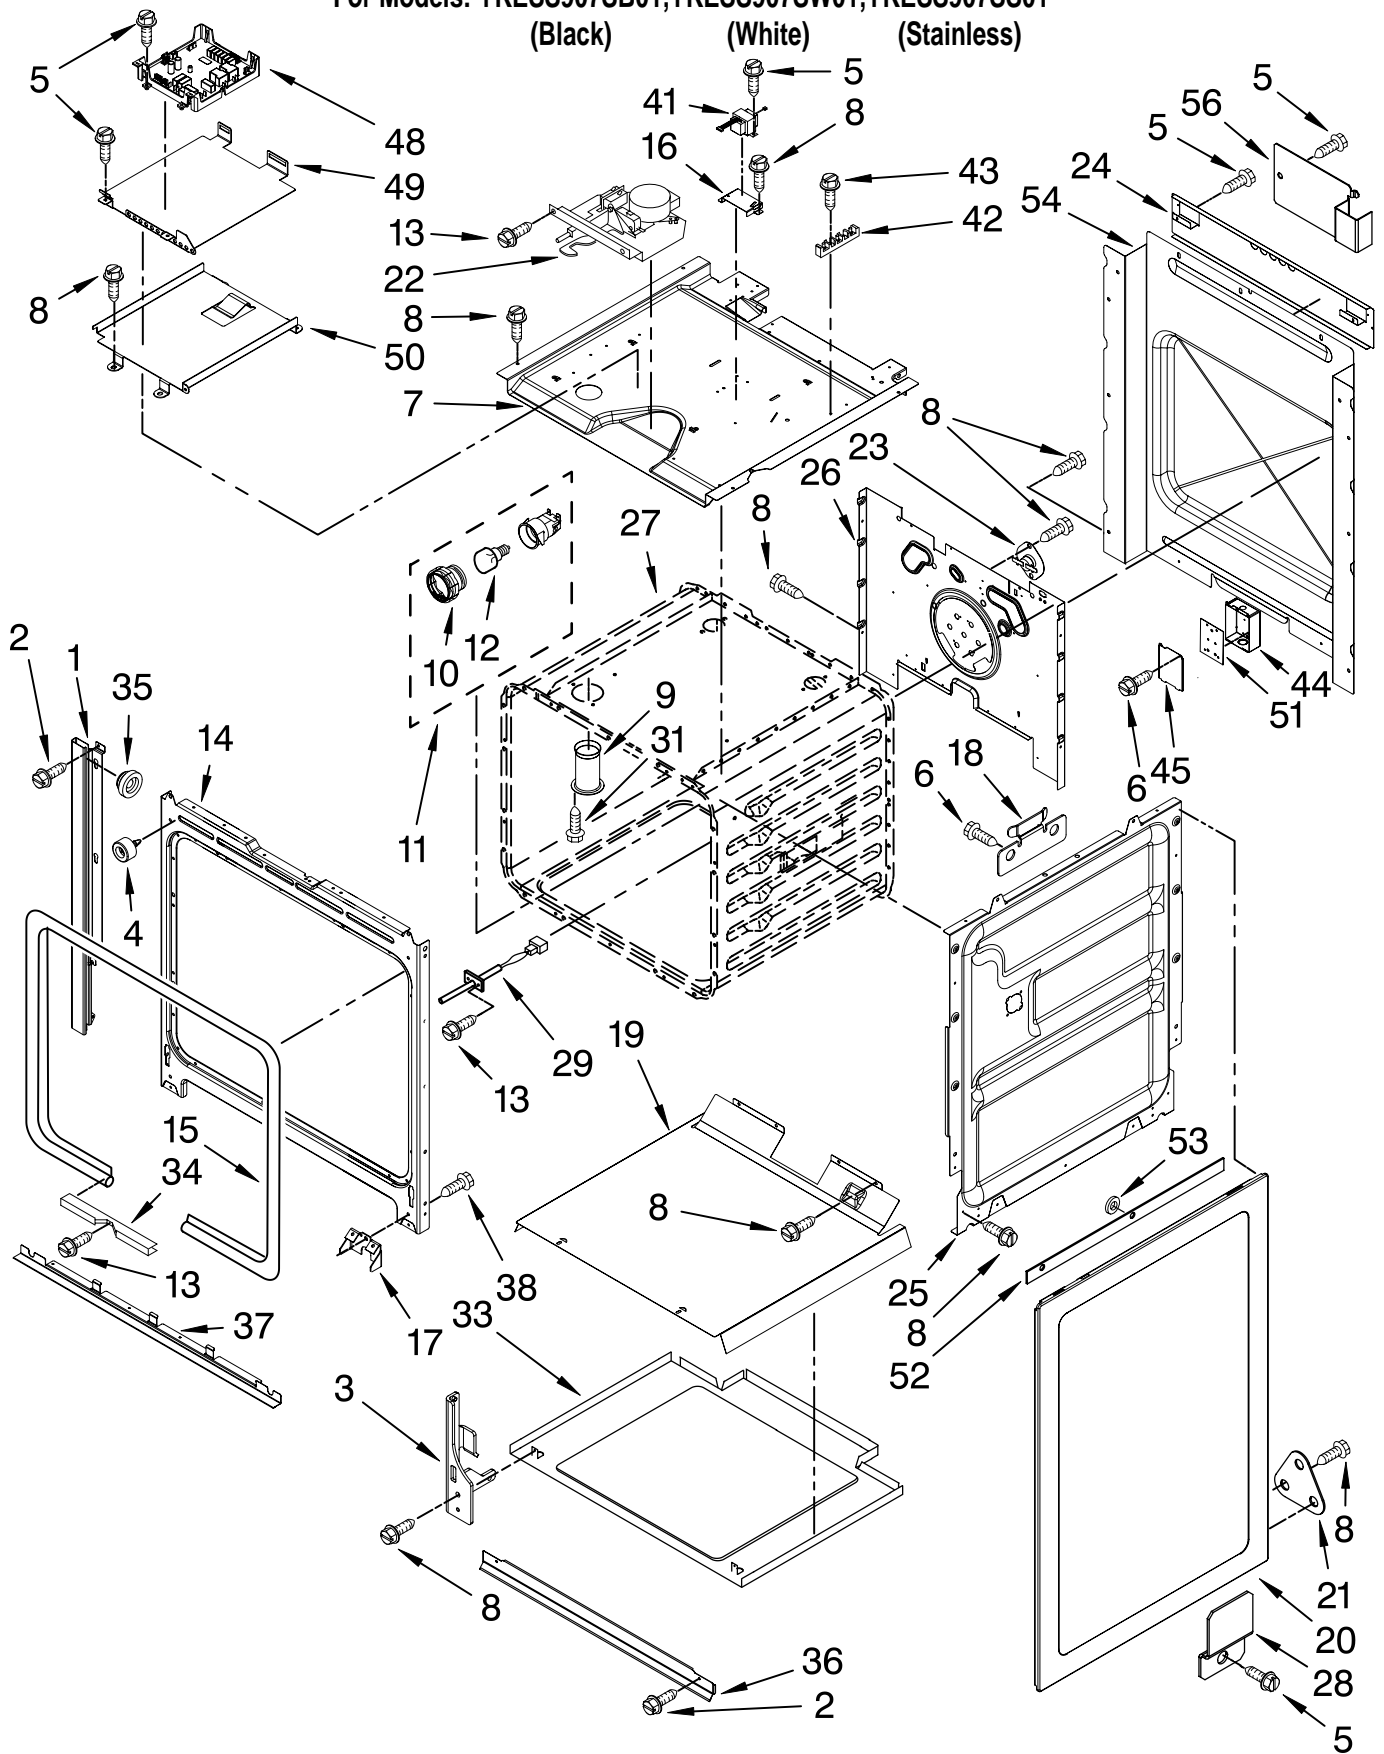

OVEN PARTS

For Models: YKES907SB01, YKES907SW01, YKES907SS01

(Black)

(White)

(Stainless)

FOR ORDERING INFORMATION REFER TO PARTS PRICE LIST

OVEN PARTS

For Models: YKESS907SB01, YKESS907SW01, YKESS907SS01

(Black)

(White)

(Stainless)

Illus. No.	Part No.	DESCRIPTION	Illus. No.	Part No.	DESCRIPTION	Illus. No.	Part No.	DESCRIPTION
1		Trim, Side Right	17	4452152	Bracket, Mounting	38	4449743	Screw
	W10109540	Black	18	9757685	Guide, Side Panel	41	W10111628	Transformer, Control
	W10109570	White	19	4451478	Support, Insulation	42	4449868	Block, Terminal
	W10140548	Stainless	20		Body, Side	43	3400080	Screw
		Left		9760723PB	Black/Stainless	44	9759987	Box, Terminal
	W10109490	Black		9760723PW	White	45	9759876	Cover, Terminal Box
	W10109520	White	21	9757461	Bracket, Side Panel	48	9761801	Appliance, Manager
	W10140547	Stainless	22	9760888	Latch, Motorized	49	W10083460	Slide, GOC
2	3400832	Screw	23	9759242	Thermostat	50	9756454	Bracket, Appliance Manager
3		Hinge Receiver	24	9757811	Brace, Side Panel	51	9759884	Insulation
	4455606	Right	25	4455641	Side, Chassis	52	9759722	Insulation, Body Side
	4455605	Left	26	9759761	Back, Chassis	53	9760481	Washer
4	W10105790	Bumper, Door (2)	27		Liner, Oven (Not Serviceable)	54	9758583	Cover, Back
5	3196537	Screw	28	9759890	Clip, Side Panel	56	9759945	Standoff, Rear
6	3196160	Screw	29	W10131825	Sensor	FOLLOWING PARTS NOT ILLUSTRATED		
7	8303099	Top Chassis	30	3196176	Screw	INSULATION		
8	4449809	Screw	31	9759713	Base, Chassis	9756817		Insulation, Wrap
9	4452158	Tube, Vent	32	4448933	Retainer, Gasket	9756470		Insulation, Back
10	W10067870	Lens, Light (2)	33	4448444	Grommet, Mounting Rail			
11	W10009930	Oven Light, Assembly (2)	34		Vent, Bottom Upper			
12	4452166	Bulb, Light (2)	35		Black			
13	4449154	Screw	36	W10116899	White			
14	W10130368	Frame, Front		W10116897	Stainless			
15	W10074200	Gasket, Door		W10160347	Vent, Bottom Lower			
16	9757829	Bracket, Transformer	37	W10104890	Black			
				W10104910	White			
				W10140546	Stainless			

FOR ORDERING INFORMATION REFER TO PARTS PRICE LIST