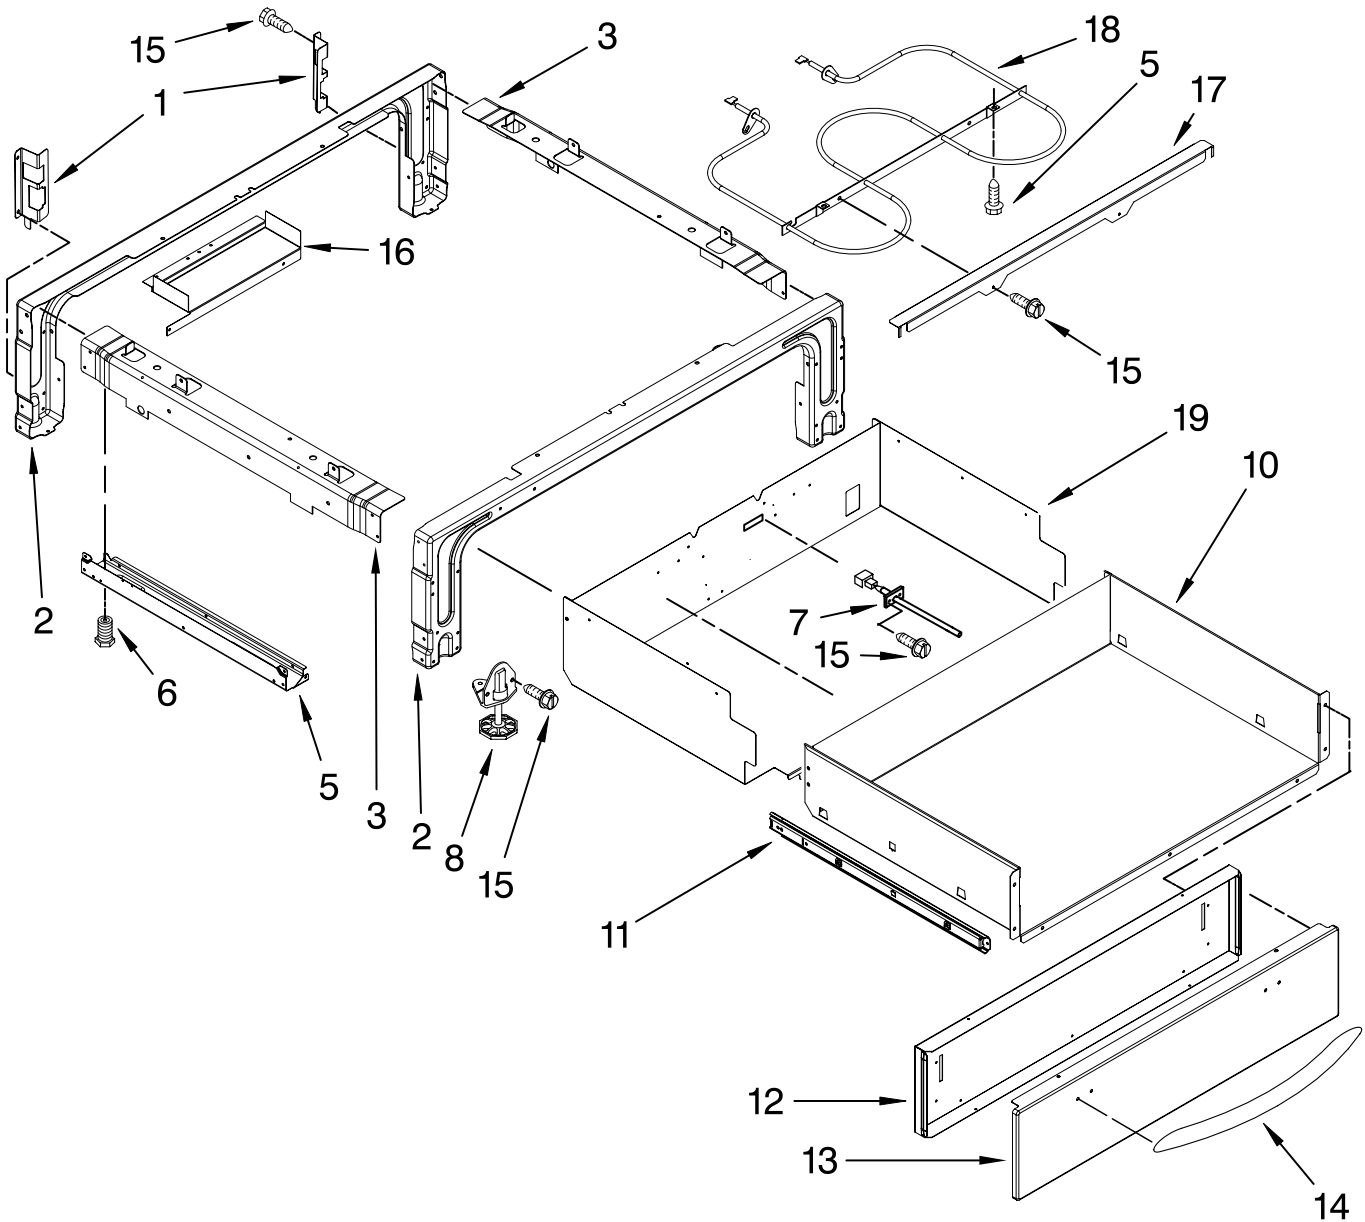

(Black)

(White)

(Stainless)

Illus. No.	Part No.	DESCRIPTION
1	9759413	Panel, Door
2	9757706	Glass, Inner
3	4451722	Insulation, Door
4	4457132	Retainer, Glass
5		Hinge, Oven Door
	9760579	Right
	9760580	Left
6	9759225	Glass, Inner
7	4457114	Shield, Heat Bottom
8	9759229	Bracket, Glass Side
9	4457103	Shield, Heat Top
10	9759225	Glass, Inner Door
11	9759230	Bracket, Central
12		Bracket, Handle
	9763497	Right
	9763496	Left
13		Badge
	8304603BL	Black
	8304603WH	White
	8304603SS	Stainless
14		Assembly, Door Kit
	W10131888	Black
	W10131889	White
	W10155557	Stainless
15		Handle, Door
	8303774BL	Black
	8303774WH	White
	8303774SS	Stainless
16	3196184	Screw
19	4448520	Bumper, Door

DRAWER PARTS

For Models: YKESS907SB01, YKESS907SW01, YKESS907SS01
(Black) (White) (Stainless)

Illus. No.	Part No.	DESCRIPTION
1		Support, Drawer Rail
	9757687	Right
	9757686	Left
2	9763501BL	Support, Front & Rear
3		Brace, Drawer
	4453720	Right
	4453721	Left
5		Side, Base
	9759953	Right
	9759954	Left
6	W10058460	Foot