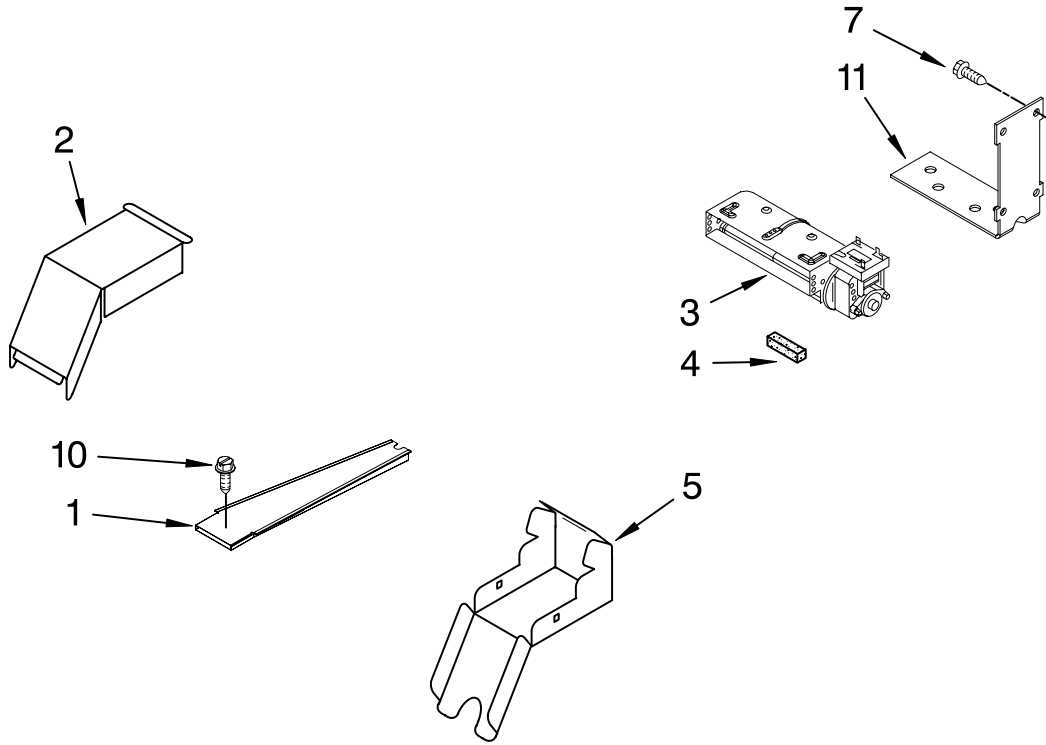

TOP VENTING PARTS

For Models: YKES907SB01, YKES907SW01, YKES907SS01
(Black) (White) (Stainless)

Illus. No.	Part No.	DESCRIPTION
1	4451759	Vent, Exhaust
2	4455178	Elbow, Vent Top
3	9759320	Blower
4	4451758	Block, Foam
5	4455177	Elbow, Vent Bottom
7	4449809	Screw (2)
10	4449040	Screw
11	4455352	Bracket, Blower

FOR ORDERING INFORMATION REFER TO PARTS PRICE LIST