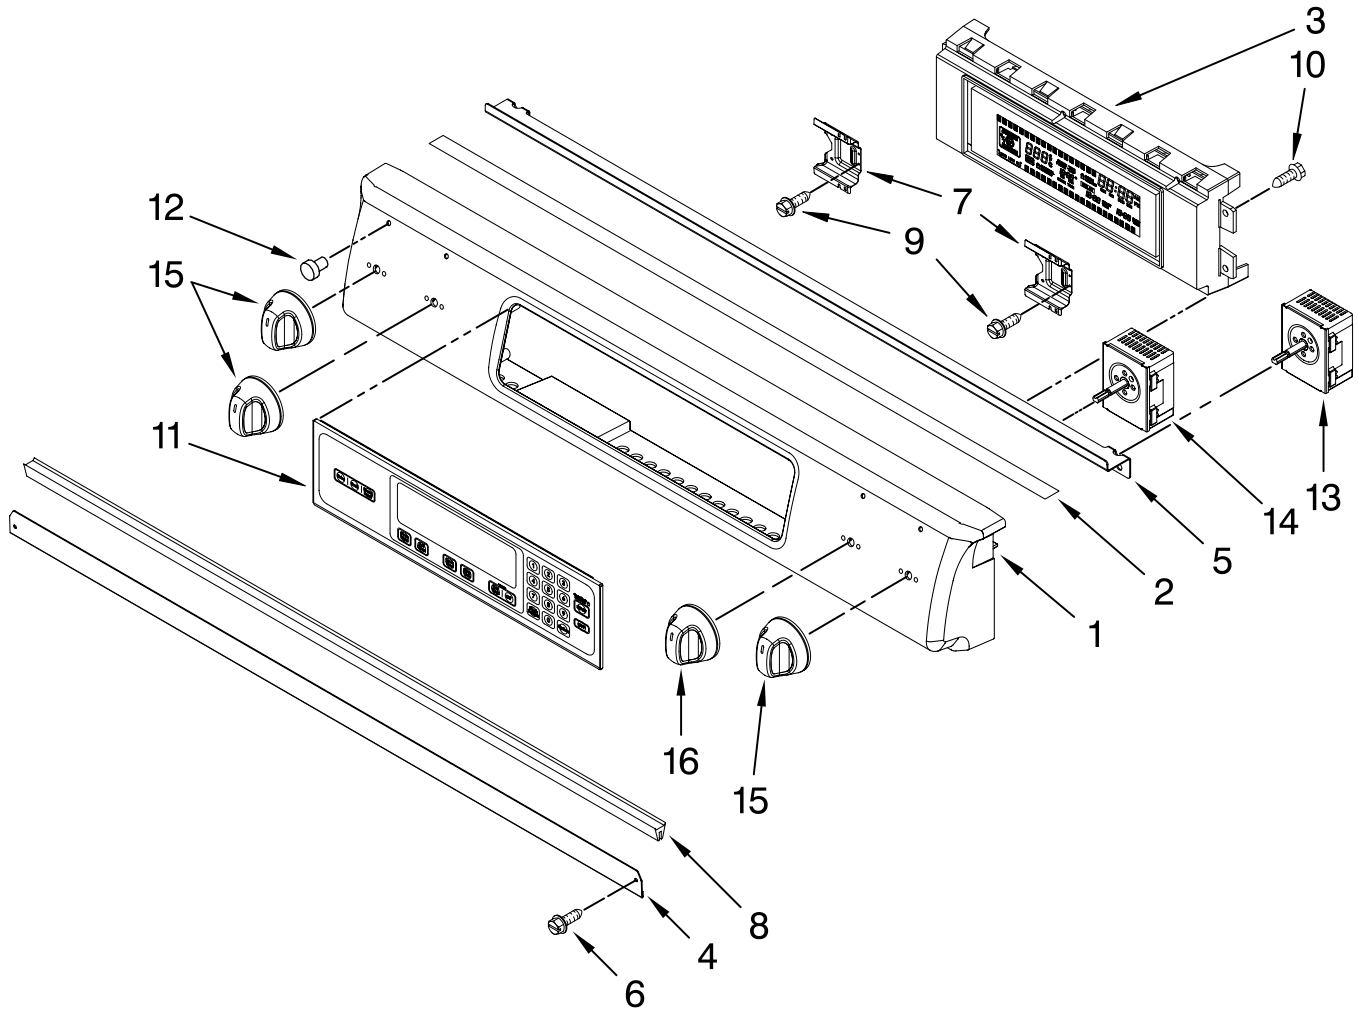

CONTROL PANEL PARTS

For Models: YKES907SB01, YKES907SW01, YKES907SS01
(Black) (White) (Stainless)

Illus. No.	Part No.	DESCRIPTION
1	W10117025	Control Panel Black
	W10117027	White
	W10156271	Stainless
2	W10110246	Gasket, Console
3	9761799	Control, Electric
4	W10105370	Shield, Console Vent
5	W10117524	Bracket, Console
6	3196160	Screw

Illus. No.	Part No.	DESCRIPTION
7	9761745	Bracket, Thermostat (2)
8	W10116195	Gasket, Vent Shield
9	3196537	Screw
10	9780271	Screw
11	9761566	Membrane, Switch
12	3196068	Lens, Indicator
13	9763762	Duel, Switch LR,LF,RR
14	9763761	Single, Switch RF

Illus. No.	Part No.	DESCRIPTION
15		Knob, Smart Duel LR,LR,RR
	W10130391	Black
	W10130392	White
	W10156260	Stainless
16		Knob, Smart Single RF
	W10130387	Black
	W10130388	White
	W10156261	Stainless

FOR ORDERING INFORMATION REFER TO PARTS PRICE LIST