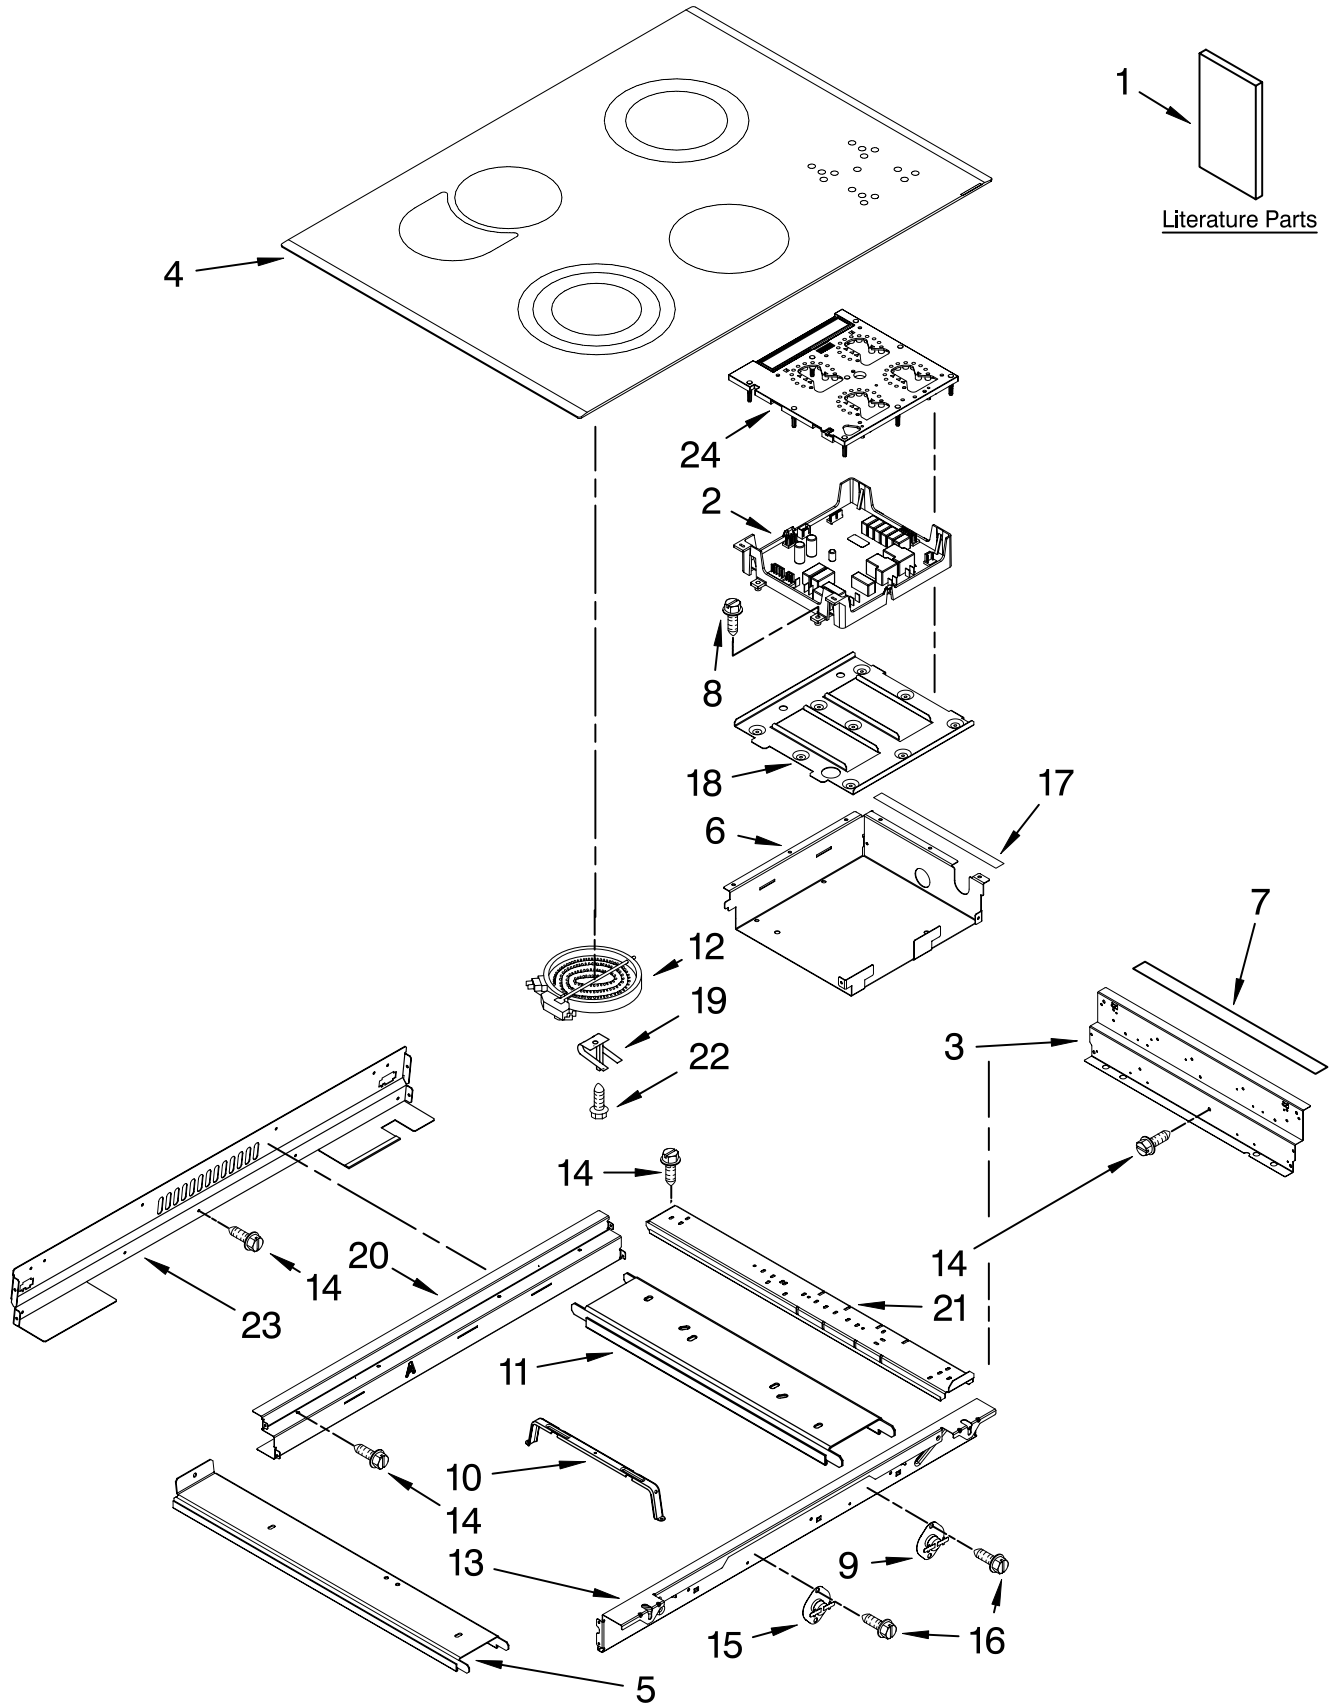

KitchenAid® COOKTOP PARTS

For Models: KESS908SPB01, KESS908SPW01, KESS908SPS01
(Black) (White) (Stainless)

30" SLIDE-IN
ELECTRIC OVEN
SELF CLEAN

FOR ORDERING INFORMATION REFER TO PARTS PRICE LIST

COOKTOP PARTS

For Models: KESS908SPB01, KESS908SPW01, KESS908SPS01

(Black)

(White)

(Stainless)

Illus. No.	Part No.	DESCRIPTION	Illus. No.	Part No.	DESCRIPTION	Illus. No.	Part No.	DESCRIPTION
1		Literature Parts	4		Cooktop	13	9761423	Frame, Cooktop Front
	W10118260	Installation Instructions		W10110273	Black/Stainless			
	W10118258	Use & Care Guide		W10110272	White	14	3196537	Screw
	W10112131	Tech Sheet	5	9757824	Rail, Element Side	15	341196	Thermostat
	9763467	Easy Set Guide	6	9761638	Box, Tap Touch	16	3196160	Screw
	9757680	Anti-Tip Instructions	7	W10076030	Gasket (2)	17	9761663	Seal, Heat
		Safe Cooking Tips	8	4449745	Screw	18	9757815	Support, Module
	3191638	English	9	9759944	Thermostat	19	9759094	Spring, Locator
	9759133	French	10	9756821	Support, Wiring	20	9761768	Frame, Cooktop Rear
2	8285348	Module, Appliance Manager	11	9757825	Rail, Element Center (1)	21	9763517	Rail, Element (2)
3	9761422	Frame, Cooktop Side	12		Element, Surface	22	246119	Screw
				8285232	LR/1000W	23	9761723	Cover, Cooktop Rear
				4453907	RF/1500W	24	9757063	Module, Tap Touch
				4453910	RR/1900W			
				4453908	LF/2300W			