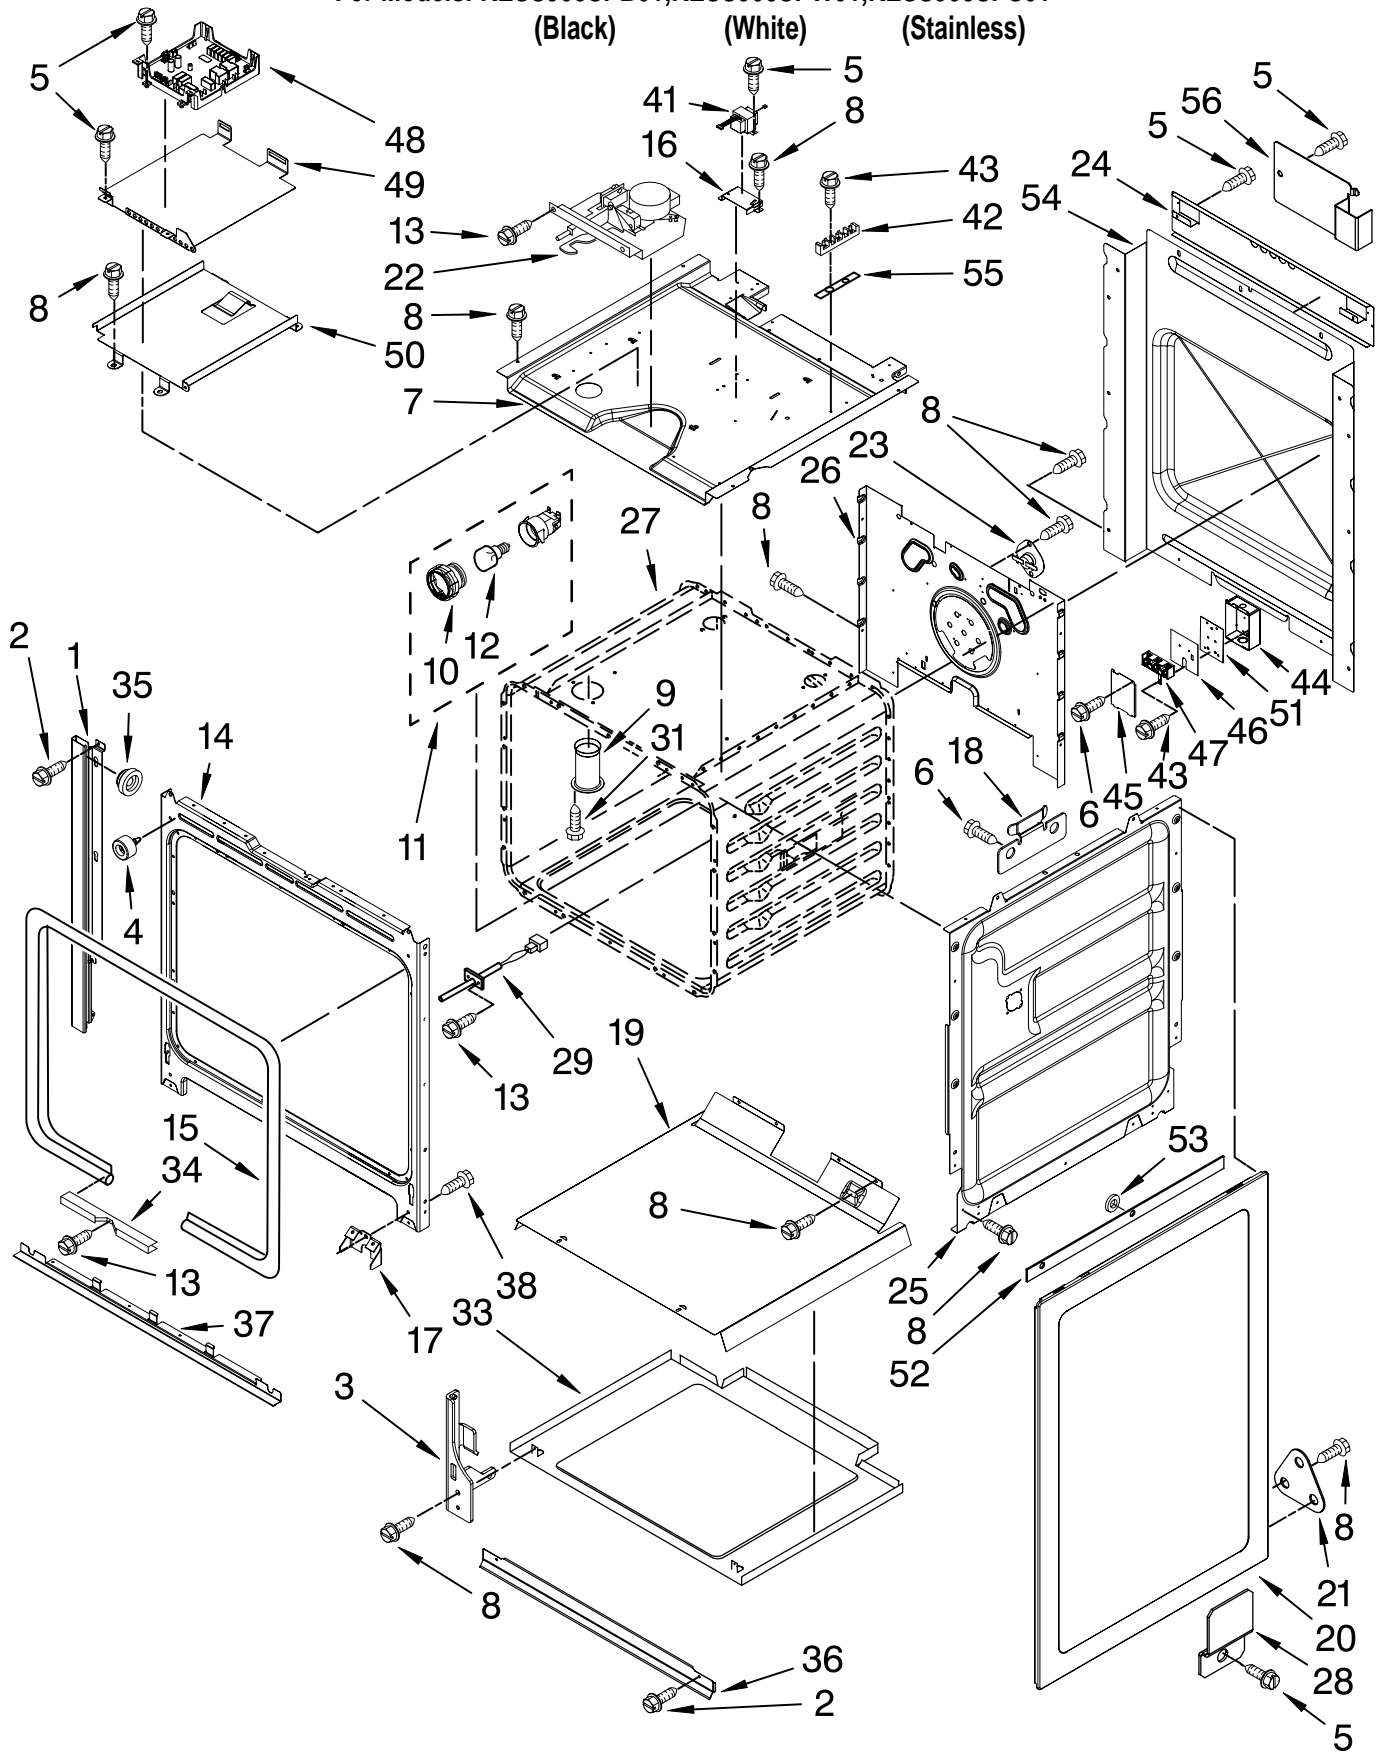

OVEN PARTS

For Models: KESS908SPB01, KESS908SPW01, KESS908SPS01

(Black)

(White)

(Stainless)

FOR ORDERING INFORMATION REFER TO PARTS PRICE LIST

OVEN PARTS

For Models: KESS908SPB01, KESS908SPW01, KESS908SPS01

(Black)

(White)

(Stainless)

Illus. No.	Part No.	DESCRIPTION	Illus. No.	Part No.	DESCRIPTION	Illus. No.	Part No.	DESCRIPTION
1		Trim, Side Right	20		Body, Side	42	4449868	Block, Terminal
	W10109540	Black		9760723PB	Black/Stainless	43	3400080	Screw
	W10109570	White		9760723PW	White	44	9757404	Box, Terminal
	W10140548	Stainless	21	9757461	Bracket, Side Panel	45	9757405	Cover, Terminal Box
		Left	22	9760888	Latch, Motorized	46	9759721	Insulator, Terminal Box
	W10109490	Black	23	9759242	Thermostat	47	9761958	Block, Terminal
	W10109520	White	24	9757811	Brace, Side Panel	48	9761801	Appliance, Manager
	W10140547	Stainless	25	4455641	Side, Chassis	49	W10083460	Slide, GOC
2	3400832	Screw	26	9759761	Back, Chassis	50	9756454	Bracket, Appliance Manager
3		Hinge Receiver	27		Liner, Oven (Not Serviceable)	51	9759884	Insulation
	4455606	Right	28	9759890	Clip, Side Panel	52	9759722	Insulation, Body Side
	4455605	Left	29	W10131825	Sensor	53	9760481	Washer
4	W10105790	Bumper, Door (2)	31	3196176	Screw	54	9758583	Cover, Back
5	3196537	Screw	33	9759713	Base, Chassis	55	9759885	Pad, Insulation(2)
6	3196160	Screw	34	4448933	Retainer, Gasket	56	9759945	Standoff, Rear
7	8303099	Top Chassis	35	4448444	Grommet, Mounting Rail			
8	4449809	Screw	36		Vent, Bottom Upper			
9	4452158	Tube, Vent		9756481BL	Black			
10	W10067870	Lens, Light (2)		9756481WH	White			
11	W10009930	Oven Light, Assembly (2)		W10140533	Stainless			
12	4452166	Bulb, Light (2)	37		Vent, Bottom Lower			
13	4449154	Screw		W10104890	Black			
14	W10130368	Frame, Front		W10104910	White			
15	W10074200	Gasket, Door		W10140546	Stainless			
16	9757829	Bracket, Transformer	38	4449743	Screw			
17	4452152	Bracket, Mounting	41	W10111628	Transformer, Control			
18	9757685	Guide, Side Panel						
19	4451478	Support, Insulation						

**FOLLOWING PARTS
NOT ILLUSTRATED**

INSULATION

9756817 Insulation, Wrap
9756470 Insulation, Back