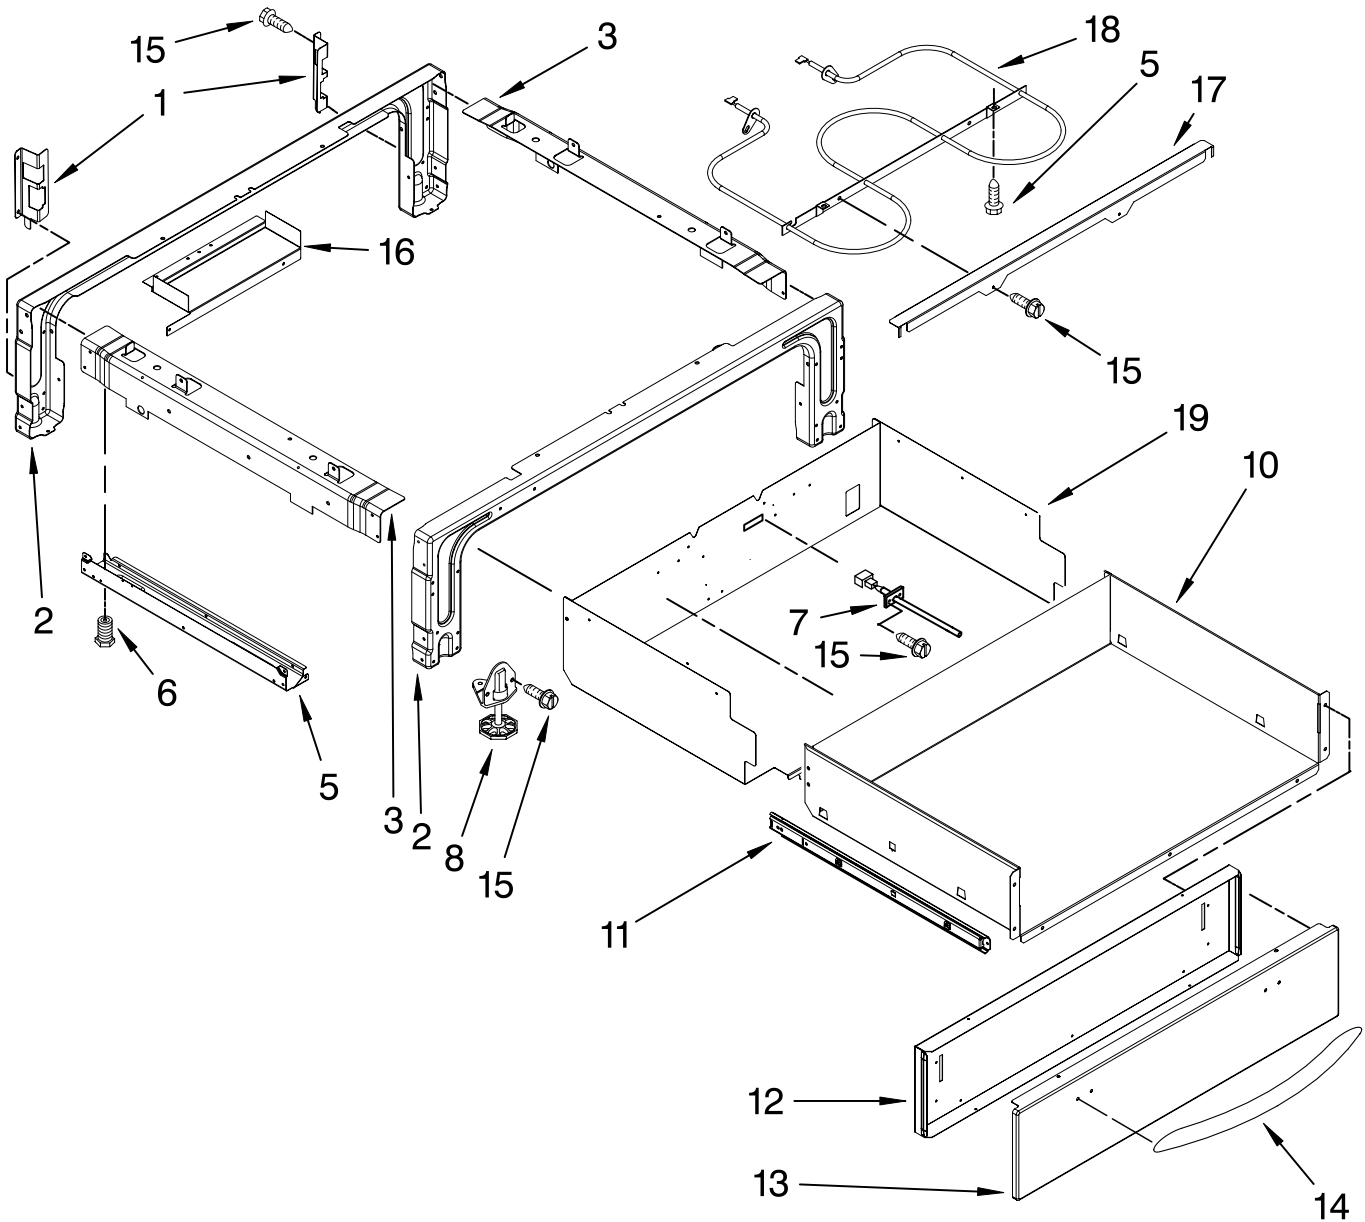

FOR ORDERING INFORMATION REFER TO PARTS PRICE LIST

DRAWER PARTS

For Models: KESS908SPB01, KESS908SPW01, KESS908SPS01

(Black)

(White)

(Stainless)

Illus. No.	Part No.	DESCRIPTION
1		Support, Drawer Rail
	9757687	Right
	9757686	Left
2	9763501BL	Support, Front & Rear
3		Brace, Drawer
	4453720	Right
	4453721	Left
5		Side, Base
	9759953	Right
	9759954	Left