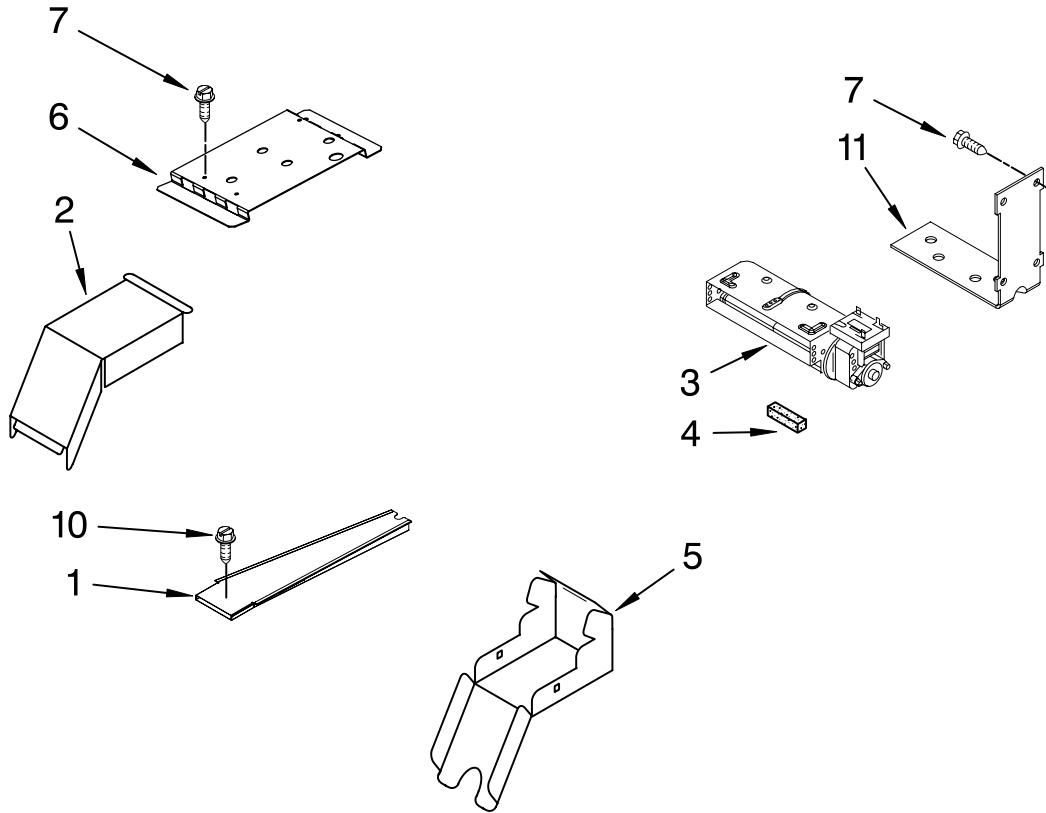

TOP VENTING PARTS

For Models: KESS908SPB01, KESS908SPW01, KESS908SPS01
(Black) (White) (Stainless)

Illus. No.	Part No.	DESCRIPTION
1	4451759	Vent, Exhaust
2	4455178	Elbow, Vent Top
3	9759320	Blower
4	4451758	Block, Foam
5	4455177	Elbow, Vent Bottom
6	9759938	Bracket, Terminal Box
7	4449809	Screw (2)
10	4449040	Screw
11	4455352	Bracket, Blower

FOR ORDERING INFORMATION REFER TO PARTS PRICE LIST