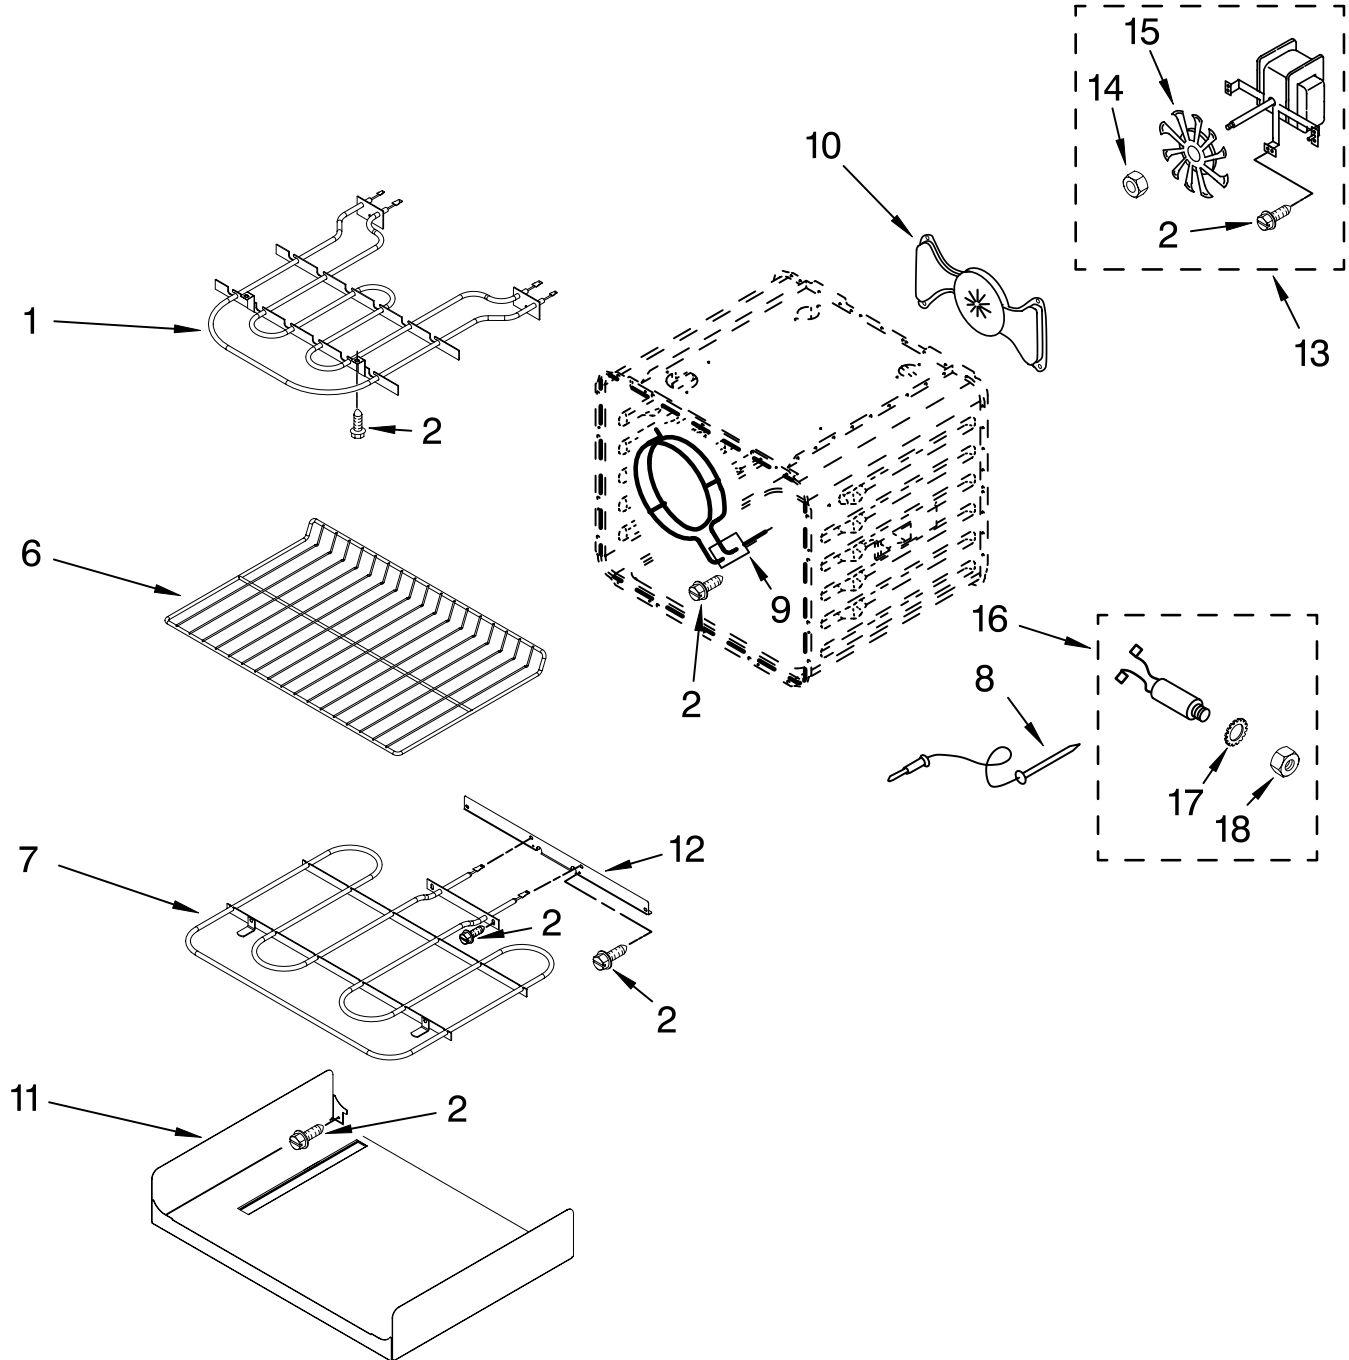

FOR ORDERING INFORMATION REFER TO PARTS PRICE LIST

INTERNAL OVEN PARTS

For Models: KESS908SPB01, KESS908SPW01, KESS908SPS01

(Black)

(White)

(Stainless)

Illus. No.	Part No.	DESCRIPTION
1	9760774	Element, Broil
2	4449154	Screw
6	4448717	Rack, Oven
7	9760768	Element, Bake
8	9755542	Probe, Meat

Illus. No.	Part No.	DESCRIPTION
9	9760769	Element, Convection
10	9756690	Cover, Fan
11	4455037	Tray, Hidden Bake
12	4450039	Cover, Bake Tray
13	4451583	Motor, Convection

Illus. No.	Part No.	DESCRIPTION
14	4452227	Nut
15	4452226	Blade, Fan
16	9755543	Jack, Meat Probe
17	9755547	Lock Washer
18	9755546	Hex Nut