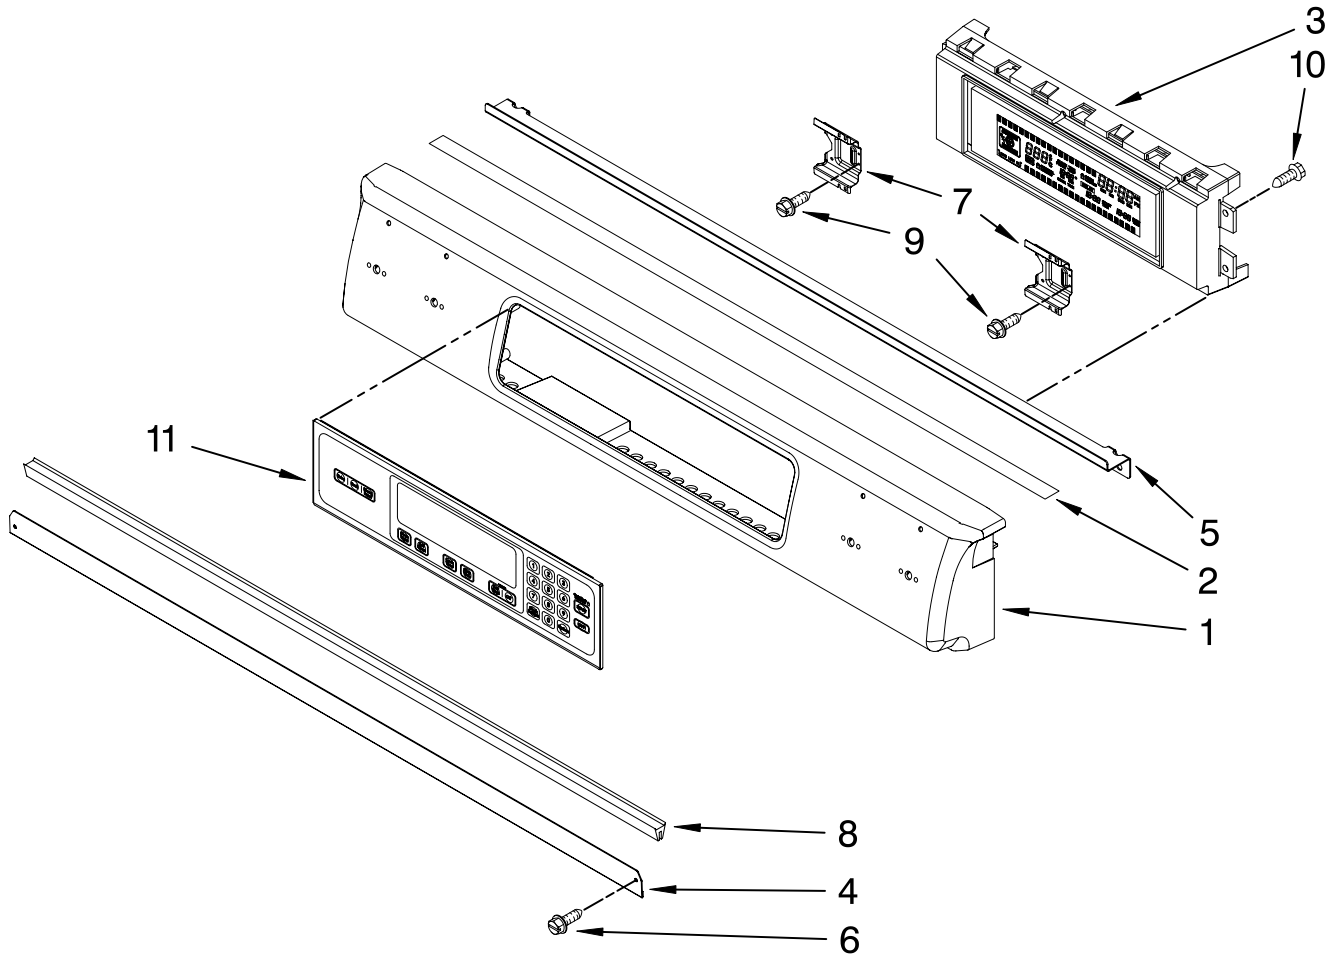

CONTROL PANEL PARTS

For Models: KESS908SPB01, KESS908SPW01, KESS908SPS01
(Black) (White) (Stainless)

Illus. No.	Part No.	DESCRIPTION
1		Control Panel
	W10117033	Black
	W10117034	White
	W10156272	Stainless
2	W10110246	Gasket, Console
3	9761799	Control, Electric

Illus. No.	Part No.	DESCRIPTION
4	W10105370	Shield, Console Vent
5	W10117524	Bracket, Console
6	3196160	Screw
7	9761745	Bracket, Thermostat (2)

Illus. No.	Part No.	DESCRIPTION
8	W10116195	Gasket, Vent Shield
9	3196537	Screw
10	9780271	Screw
11	9761566	Membrane, Switch

FOR ORDERING INFORMATION REFER TO PARTS PRICE LIST