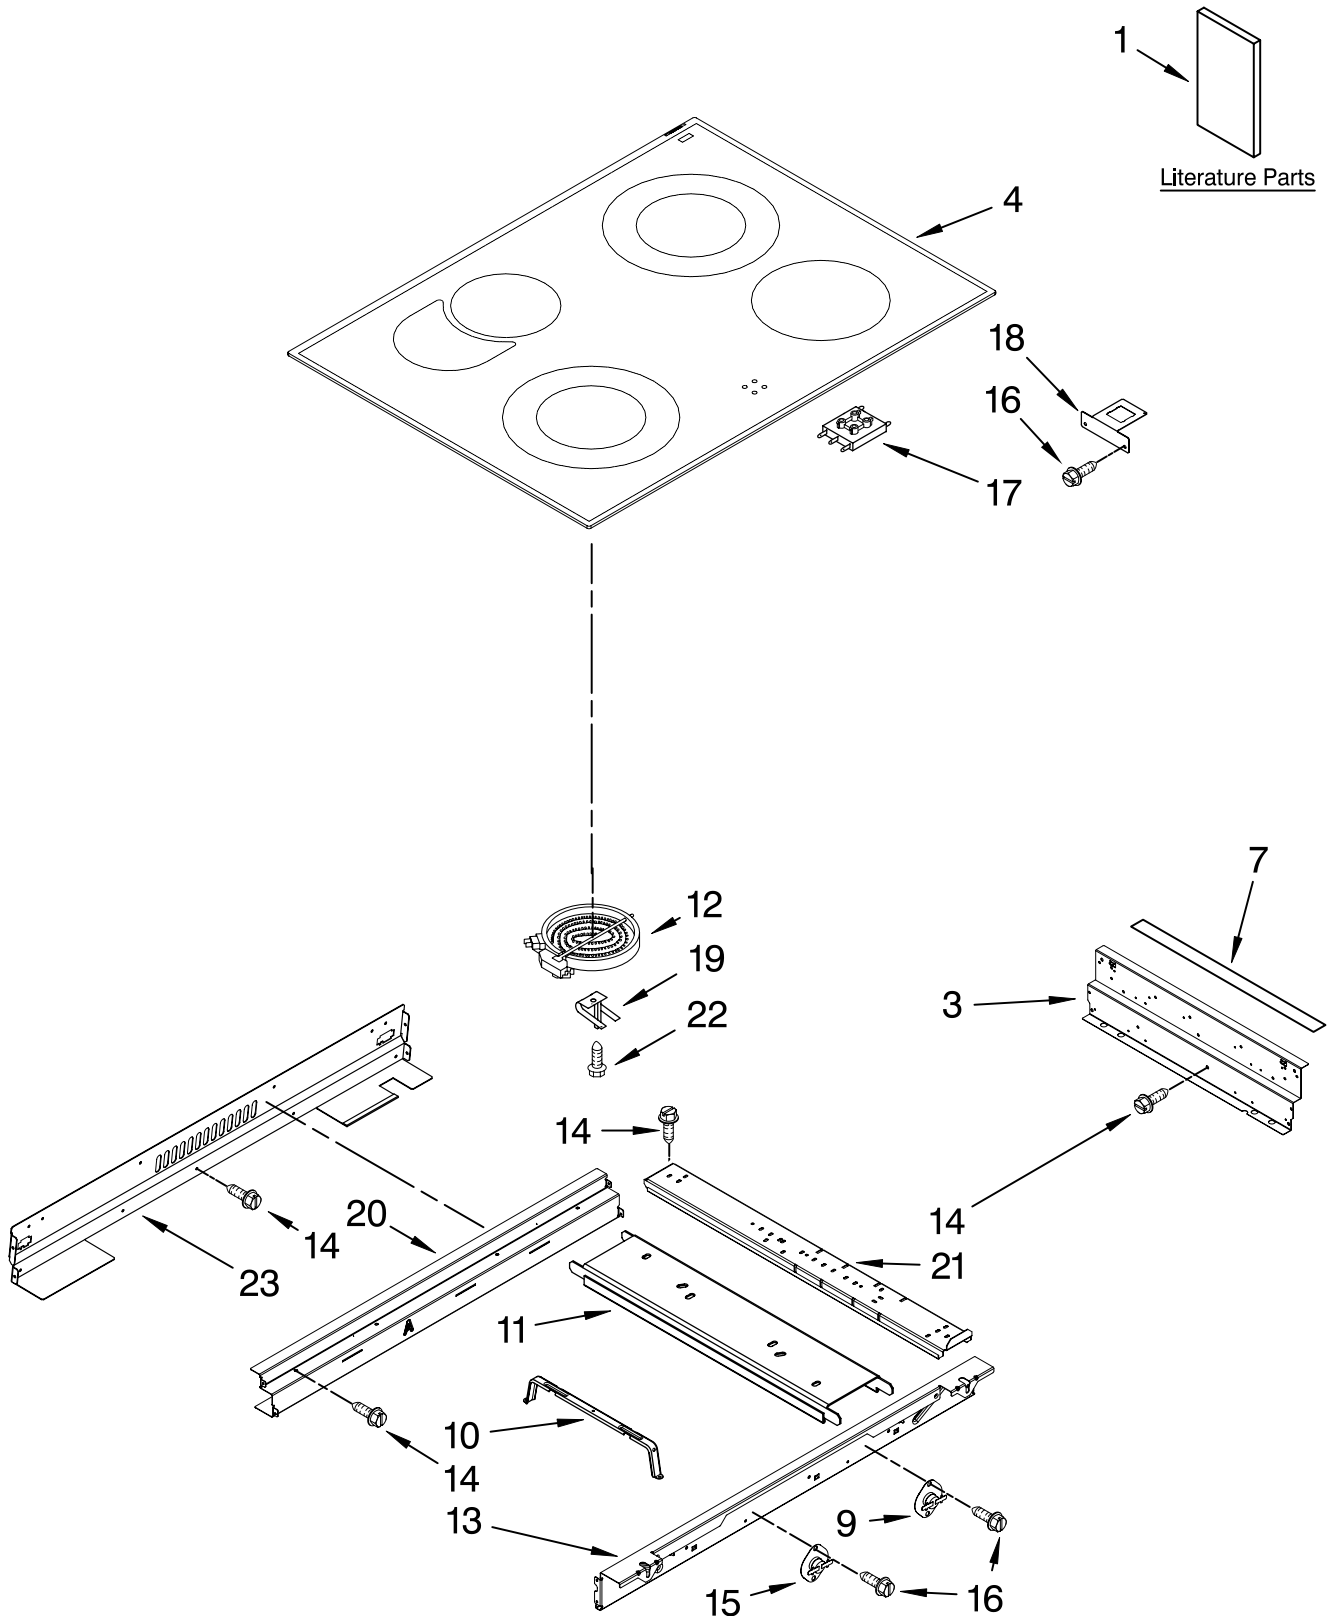

# KitchenAid® COOKTOP PARTS

For Models: KESS907SBL01, KESS907SWW01, KESS907SBB01, KESS907SSS01  
(Black) (Designer White) (Pure Biscuit) (Stainless)

30" SLIDE-IN  
ELECTRIC OVEN  
SELF CLEAN

FOR ORDERING INFORMATION REFER TO PARTS PRICE LIST

# COOKTOP PARTS

For Models: KESS907SBL01, KESS907SWW01, KESS907SBB01, KESS907SSS01

(Black) (Designer White) (Pure Biscuit) (Stainless)

Illus. No.	Part No.	DESCRIPTION	Illus. No.	Part No.	DESCRIPTION	Illus. No.	Part No.	DESCRIPTION
1		Literature Parts	4		Cooktop	15	341196	Thermostat
	W10118260	Installation Instructions		W10110271	Black/Stainless	16	3196160	Screw
	W10162196	Use & Care Guide		W10110269	White	17	8523739	Indicator Light, Hot Surface
	W10112097	Tech Sheet		W10110270	Biscuit	18	9758799	Bracket, Indicator Light
	9763467	Easy Set Guide	7	W10076030	Gasket (2)	19	9759094	Spring, Locator
	9757680	Anti-Tip Instructions	9	9759944	Thermostat	20	9761768	Frame, Cooktop Rear
	9762761	Safe Cooking Tips English	10	9756821	Support, Wiring	21	9763517	Rail, Element (2)
	W10065852	Safe Cooking Tips French	11	9757825	Rail, Element Center (1)	22	246119	Screw
3	9761422	Frame, Cooktop Side	12		Element, Surface	23	9761724	Cover, Cooktop Rear
				4456507	LR/1000W			
				4453909	LF,RR/1200W			
				8523696	RF/1800W			
			13	9761423	Frame, Cooktop Front			
			14	3196537	Screw			