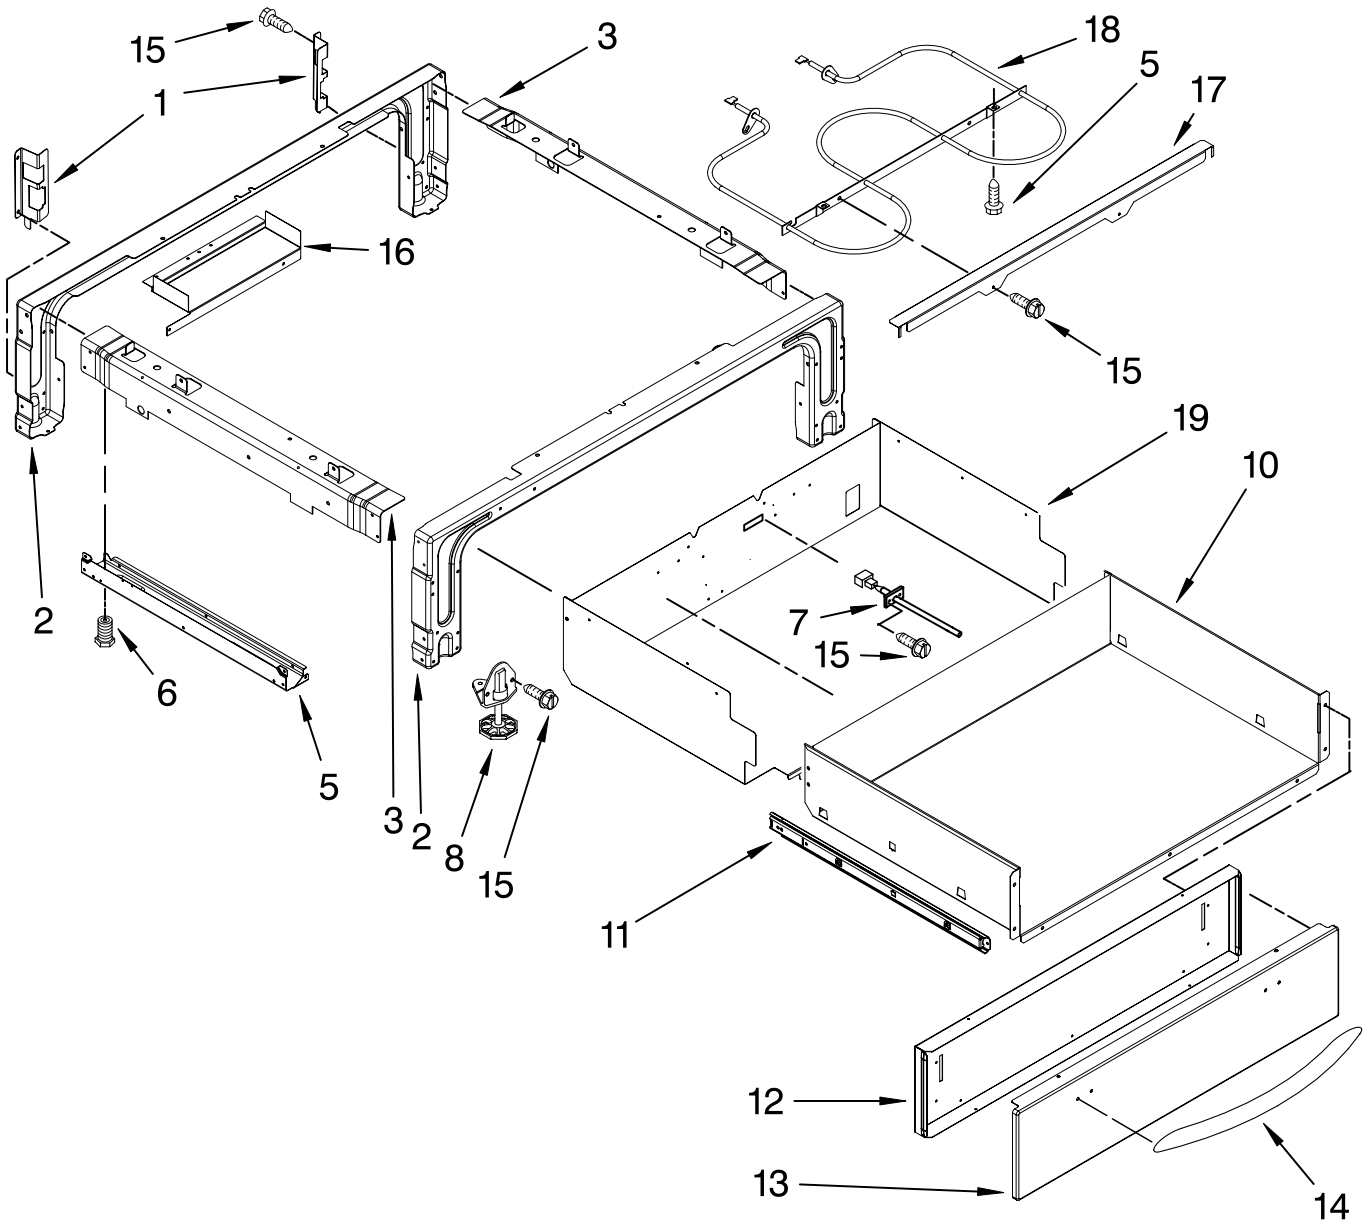

# DRAWER PARTS

For Models: KESS907SBL01, KESS907SWW01, KESS907SBB01, KESS907SSS01  
 (Black) (Designer White) (Pure Biscuit) (Stainless)

Illus. No.	Part No.	DESCRIPTION
1		Support, Drawer Rail
	9757687	Right
	9757686	Left
2	9763501BL	Support, Front & Rear
3		Brace, Drawer
	4453720	Right
	4453721	Left
5		Side, Base
	9759953	Right
	9759954	Left