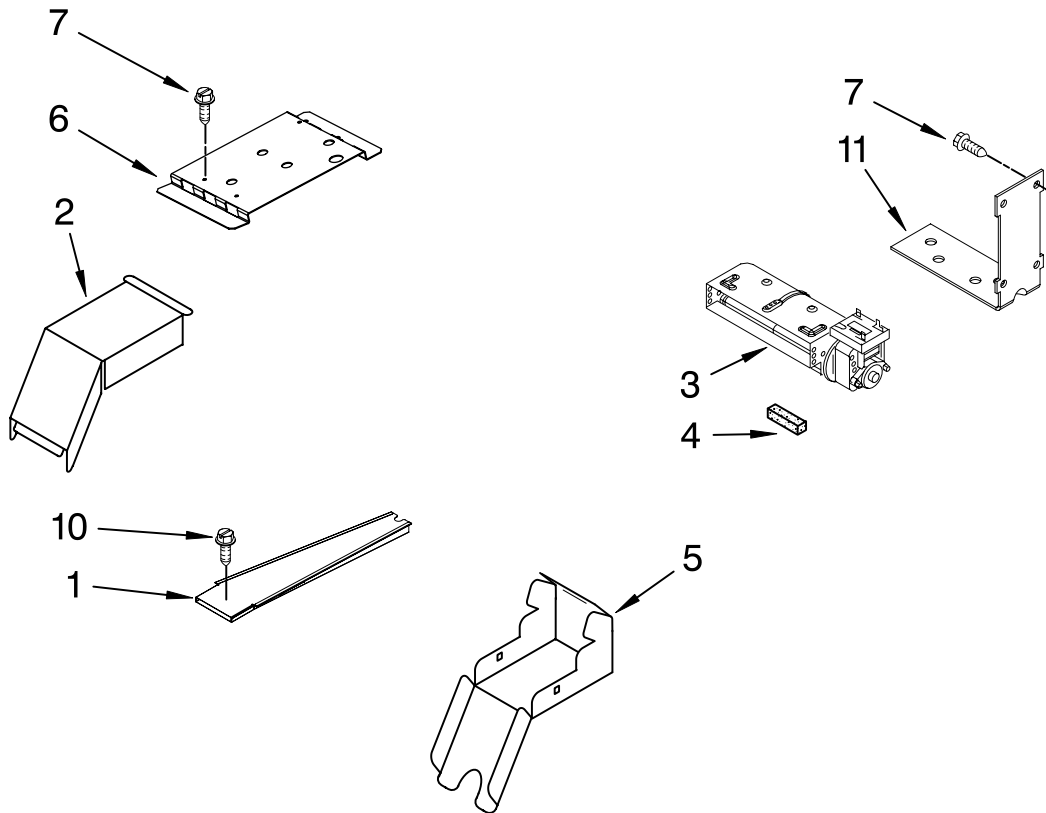

TOP VENTING PARTS

For Models: KESS907SBL01, KESS907SWW01, KESS907SBB01, KESS907SSS01
(Black) (Designer White) (Pure Biscuit) (Stainless)

Illus. No.	Part No.	DESCRIPTION
1	4451759	Vent, Exhaust
2	4455178	Elbow, Vent Top
3	9759320	Blower
4	4451758	Block, Foam
5	4455177	Elbow, Vent Bottom
6	W10143041	Bracket, Terminal Box
7	4449809	Screw (2)
10	4449040	Screw
11	4455352	Bracket, Blower

FOR ORDERING INFORMATION REFER TO PARTS PRICE LIST