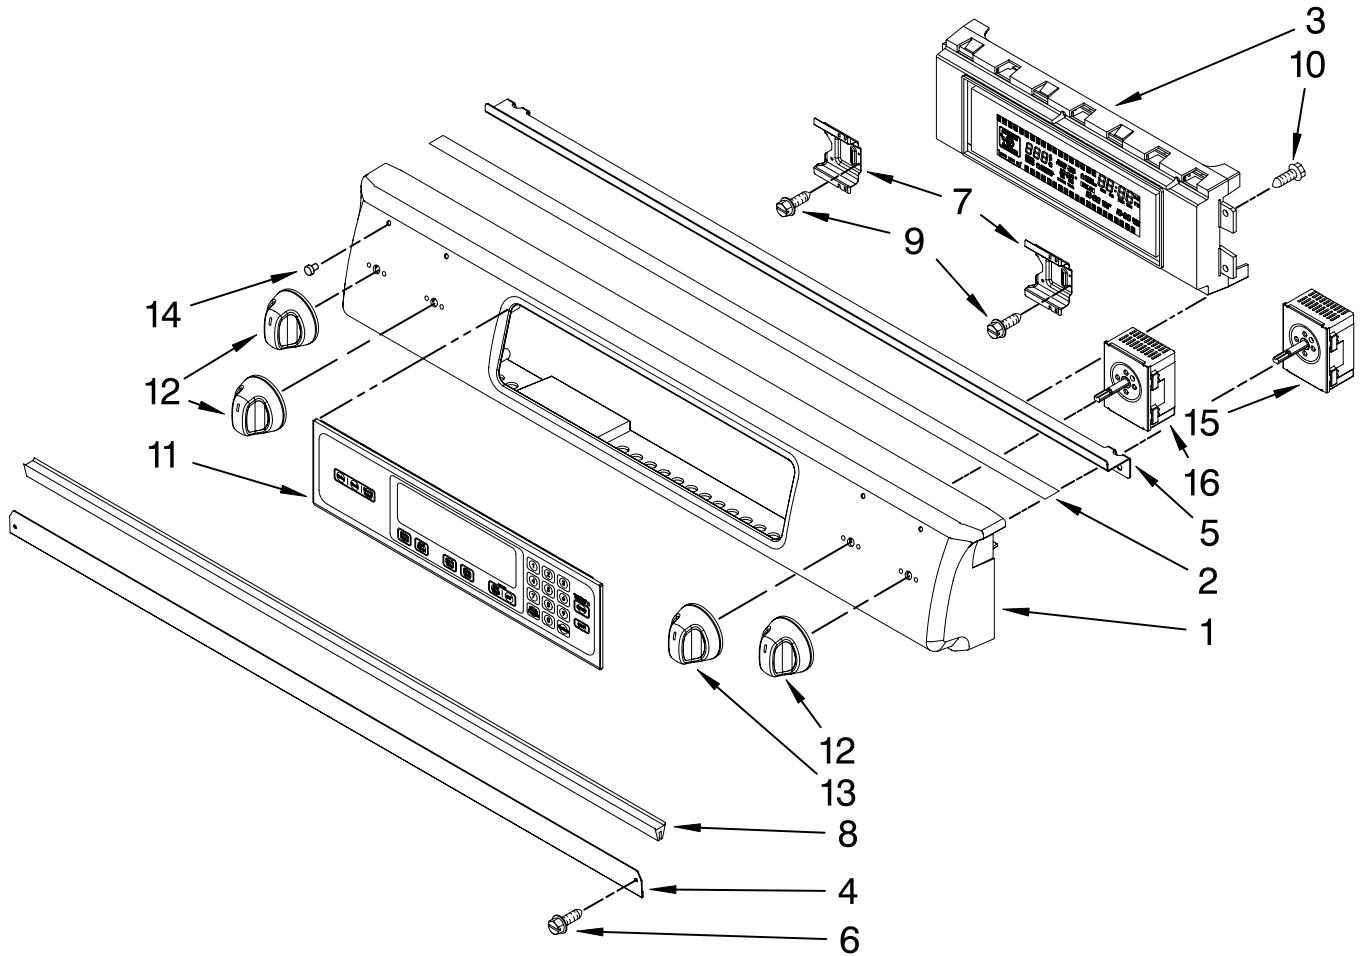

CONTROL PANEL PARTS

For Models: KESS907SBL01, KESS907SWW01, KESS907SBB01, KESS907SSS01
(Black) (Designer White) (Pure Biscuit) (Stainless)

Illus. No.	Part No.	DESCRIPTION
1		Control Panel
	W10117025	Black
	W10117027	White
	W10117026	Biscuit
	W10156271	Stainless
2	W10110246	Gasket, Console
3	W10181439	Control, Electric
4	W10105370	Shield, Console Vent
5	W10117524	Bracket, Console
6	3196160	Screw
7	9761745	Bracket, Thermostat (2)

Illus. No.	Part No.	DESCRIPTION
8	W10116195	Gasket, Vent Shield
9	3196537	Screw
10	9780271	Screw
11	9761566	Membrane, Switch LF,LR,RR
12		Knob, Smart Dual
	W10130391	Black
	W10130392	White
	W10130393	Biscuit
	W10156260	Stainless

Illus. No.	Part No.	DESCRIPTION
13		Knob, Smart Single RF
	W10130387	Black
	W10130388	White
	W10130389	Biscuit
	W10156261	Stainless
14	3196068	Lens, Indicator Light
15	9763762	Dual Switch LF,LR,RR
16	9763761	Single Switch RF

FOR ORDERING INFORMATION REFER TO PARTS PRICE LIST