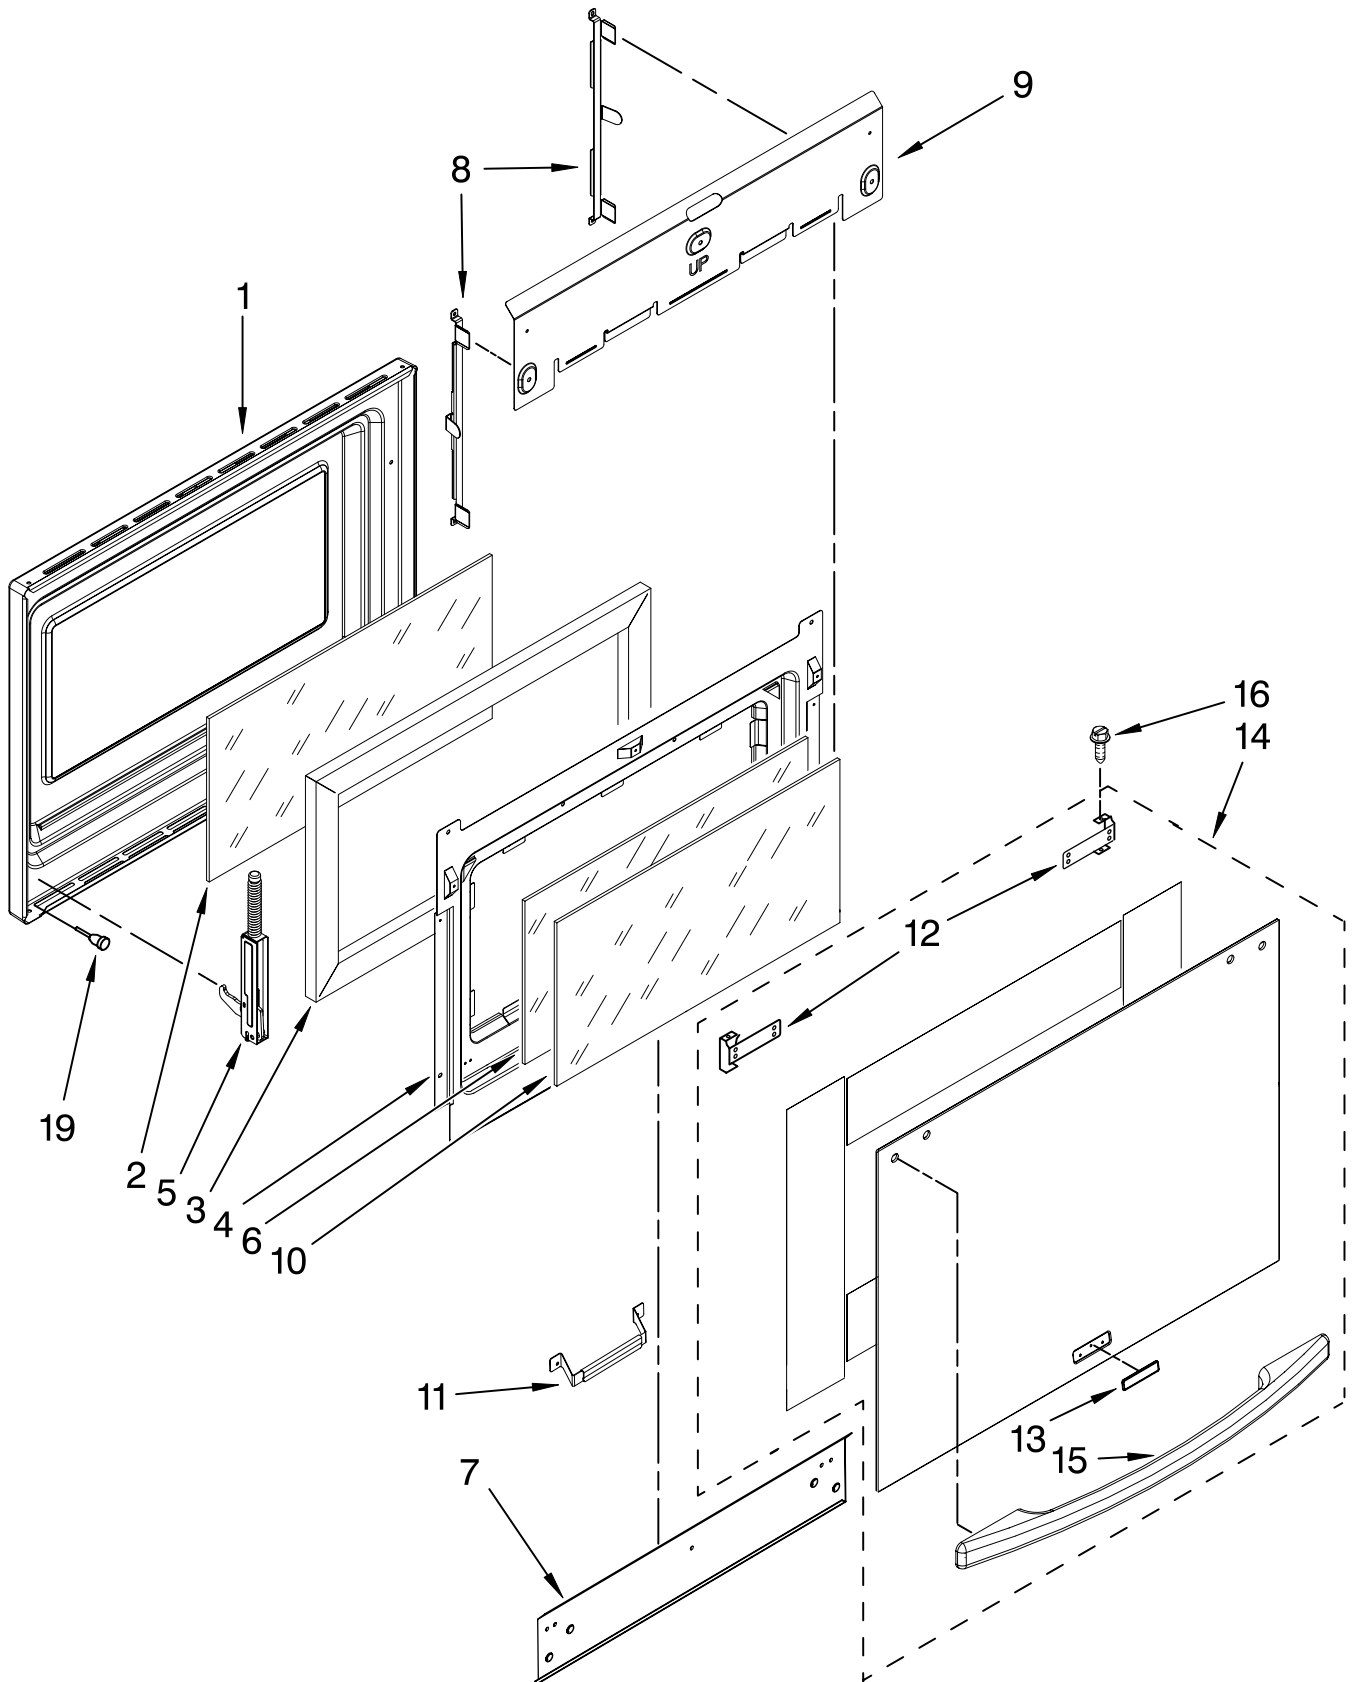

DOOR PARTS

For Models: KESS907SBL01, KESS907SWW01, KESS907SBB01, KESS907SSS01
(Black) (Designer White) (Pure Biscuit) (Stainless)

FOR ORDERING INFORMATION REFER TO PARTS PRICE LIST

DOOR PARTS

For Models: KESS907SBL01, KESS907SWW01, KESS907SBB01, KESS907SSS01
(Black) (Designer White) (Pure Biscuit) (Stainless)

Illus. No.	Part No.	DESCRIPTION
1	9759413	Panel, Door
2	9757706	Glass, Inner
3	4451722	Insulation, Door
4	4457132	Retainer, Glass
5		Hinge, Oven Door
	9760579	Right
	9760580	Left
6	9759225	Glass, Inner
7	4457114	Shield, Heat Bottom
8	9759229	Bracket, Glass Side
9	4457103	Shield, Heat Top
10	9759225	Glass, Inner Door
11	9759230	Bracket, Central
12		Bracket, Handle
	9763497	Right
	9763496	Left
13		Badge
	8304603BL	Black
	8304603WH	White
	8304603BT	Biscuit
	8304603SS	Stainless
14		Assembly, Door Kit
	W10131888	Black
	W10131889	White
	W10103890	Biscuit
	W10155557	Stainless
15		Handle, Door
	8303774BL	Black
	8303774WH	White
	8303774BT	Biscuit
	8303774SS	Stainless
16	3196184	Screw
19	4448520	Bumper, Door