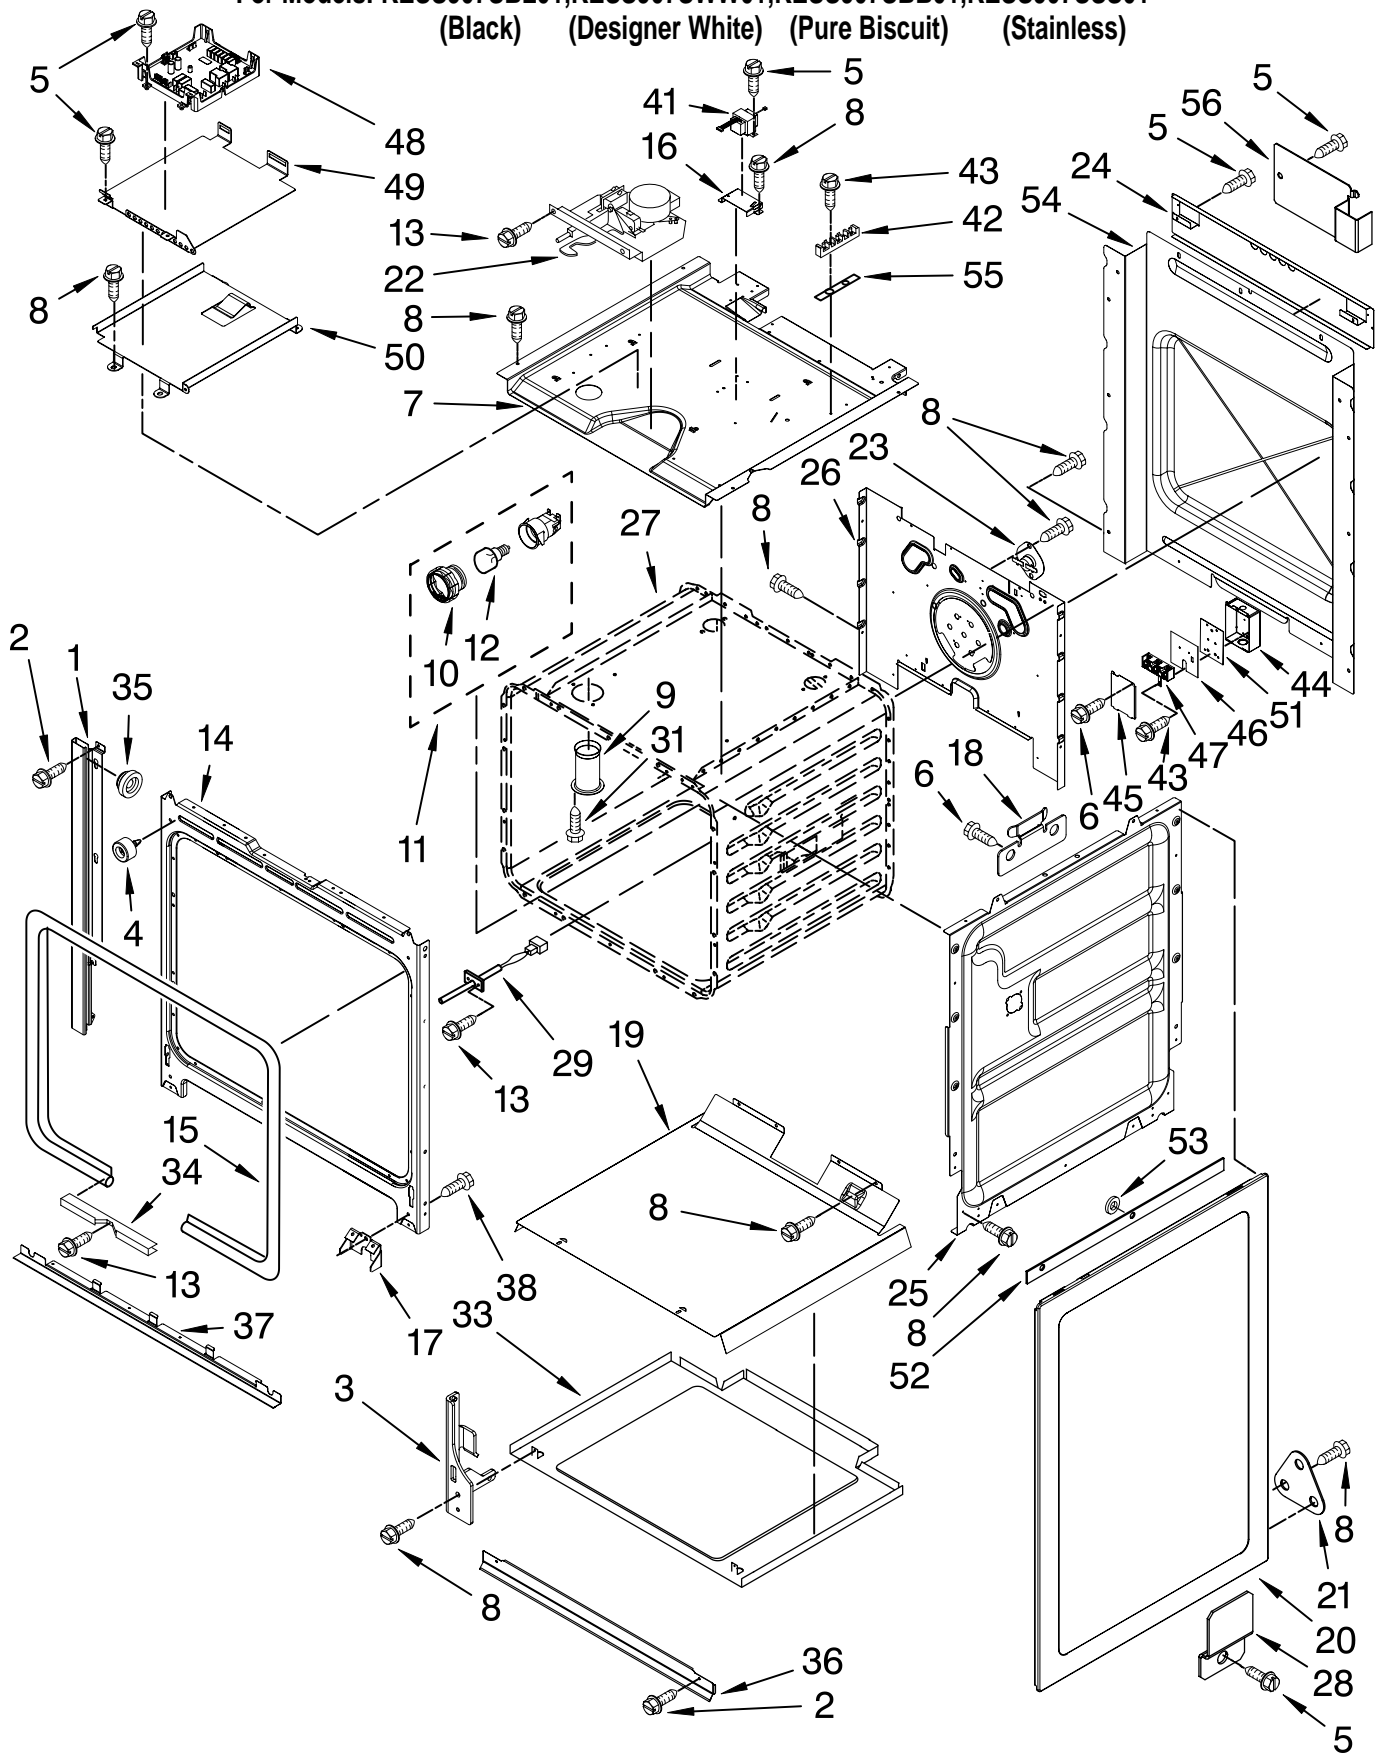

OVEN PARTS

For Models: KESS907SBL01, KESS907SWW01, KESS907SBB01, KESS907SSS01
(Black) (Designer White) (Pure Biscuit) (Stainless)

FOR ORDERING INFORMATION REFER TO PARTS PRICE LIST

OVEN PARTS

For Models: KESS907SBL01, KESS907SWW01, KESS907SBB01, KESS907SSS01
(Black) (Designer White) (Pure Biscuit) (Stainless)

Illus. No.	Part No.	DESCRIPTION	Illus. No.	Part No.	DESCRIPTION	Illus. No.	Part No.	DESCRIPTION
1		Trim, Side Right	20		Body, Side	43	3400080	Screw
	W10109540	Black		9760723PB	Black/Stainless	44	9757404	Box, Terminal
	W10109570	White		9760723PW	White	45	9757405	Cover, Terminal Box
	W10109550	Biscuit	21	9757461	Bracket, Side Panel	46	9759721	Insulator, Terminal Box
	W10140548	Stainless	22	9760888	Latch, Motorized	47	9761958	Block, Terminal
		Left	23	9759242	Thermostat	48	W10181438	Appliance, Manager
	W10109490	Black	24	9757811	Brace, Side Panel	49	W10083460	Slide, GOC
	W10109520	White	25	4455641	Side, Chassis	50	9756454	Bracket, Appliance Manager
	W10109500	Biscuit	26	9759761	Back, Chassis	51	9759884	Insulation
	W10140547	Stainless	27		Liner, Oven (Not Serviceable)	52	9759722	Insulation, Body Side
2	3400832	Screw	28	9759890	Clip, Side Panel	53	9760481	Washer
3		Hinge Receiver	29	W10131825	Sensor	54	9758583	Cover, Back
	4455606	Right	31	3196176	Screw	55	9759885	Pad, Insulation(2)
	4455605	Left	33	9759713	Base, Chassis	56	9759945	Standoff, Rear
4	W10105790	Bumper, Door (2)	34	4448933	Retainer, Gasket	FOLLOWING PARTS NOT ILLUSTRATED		
5	3196537	Screw	35	4448444	Grommet, Mounting Rail	INSULATION		
6	3196160	Screw	36		Vent, Bottom Upper		9756817	Insulation, Wrap
7	8303099	Top Chassis		9756481BL	Black		9756470	Insulation, Back
8	4449809	Screw		9756481WH	White			
9	4452158	Tube, Vent		W10116898	Biscuit			
10	W10067870	Lens, Light (2)		W10140533	Stainless			
11	W10009930	Oven Light, Assembly (2)	37		Vent, Bottom Lower			
12	4452166	Bulb, Light (2)		W10104890	Black			
13	4449154	Screw		W10104910	White			
14	W10130368	Frame, Front		W10104900	Biscuit			
15	W10074200	Gasket, Door		W10140546	Stainless			
16	9757829	Bracket, Transformer	38	4449743	Screw			
17	4452152	Bracket, Mounting	41	W10111628	Transformer, Control			
18	9757685	Guide, Side Panel	42	4449868	Block, Terminal			
19	4451478	Support, Insulation						

FOR ORDERING INFORMATION REFER TO PARTS PRICE LIST