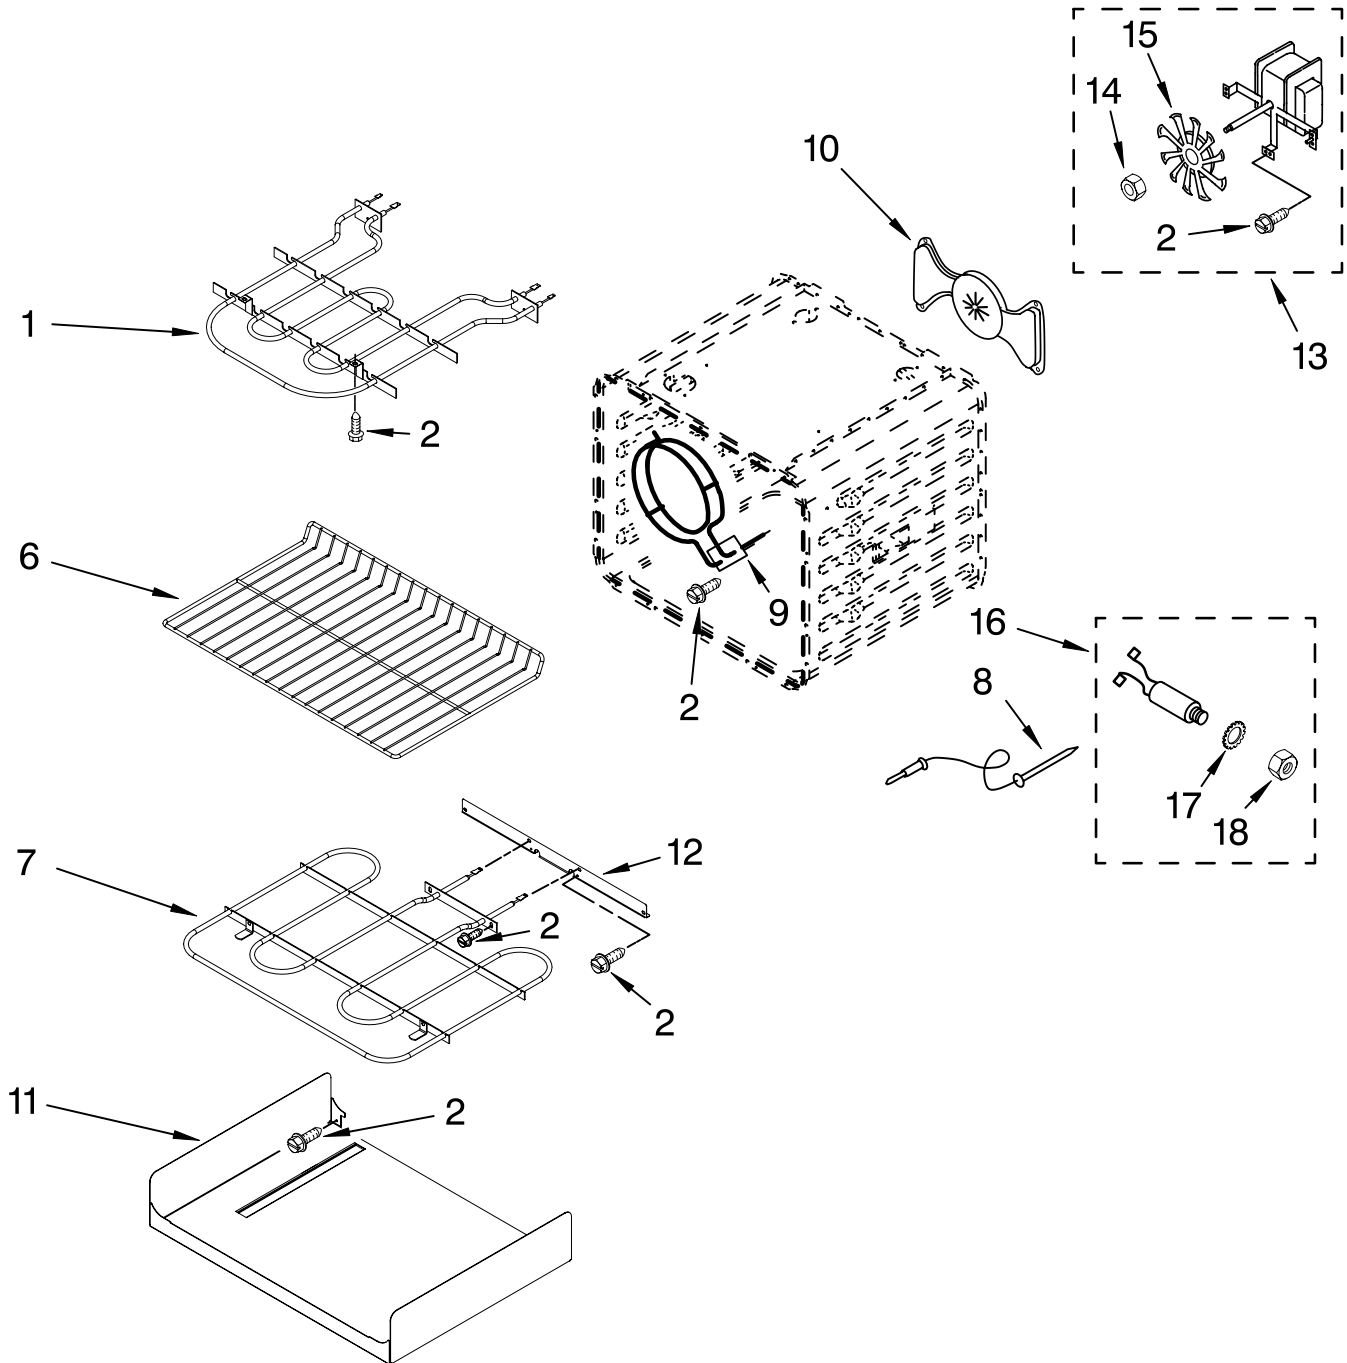

INTERNAL OVEN PARTS

For Models: KESS907SBL01, KESS907SWW01, KESS907SBB01, KESS907SSS01

(Black) (Designer White) (Pure Biscuit) (Stainless)

Illus. No.	Part No.	DESCRIPTION
1	9760774	Element, Broil
2	4449154	Screw
6	4448717	Rack, Oven
7	9760768	Element, Bake
8	9755542	Probe, Meat

Illus. No.	Part No.	DESCRIPTION
9	9760769	Element, Convection
10	9756690	Cover, Fan
11	4455037	Tray, Hidden Bake
12	4450039	Cover, Bake Tray
13	W10116228	Motor, Convection

Illus. No.	Part No.	DESCRIPTION
14	W10116349	Nut
15	W10116351	Blade, Fan
16	9755543	Jack, Meat Probe
17	9755547	Lock Washer
18	9755546	Hex Nut

FOR ORDERING INFORMATION REFER TO PARTS PRICE LIST