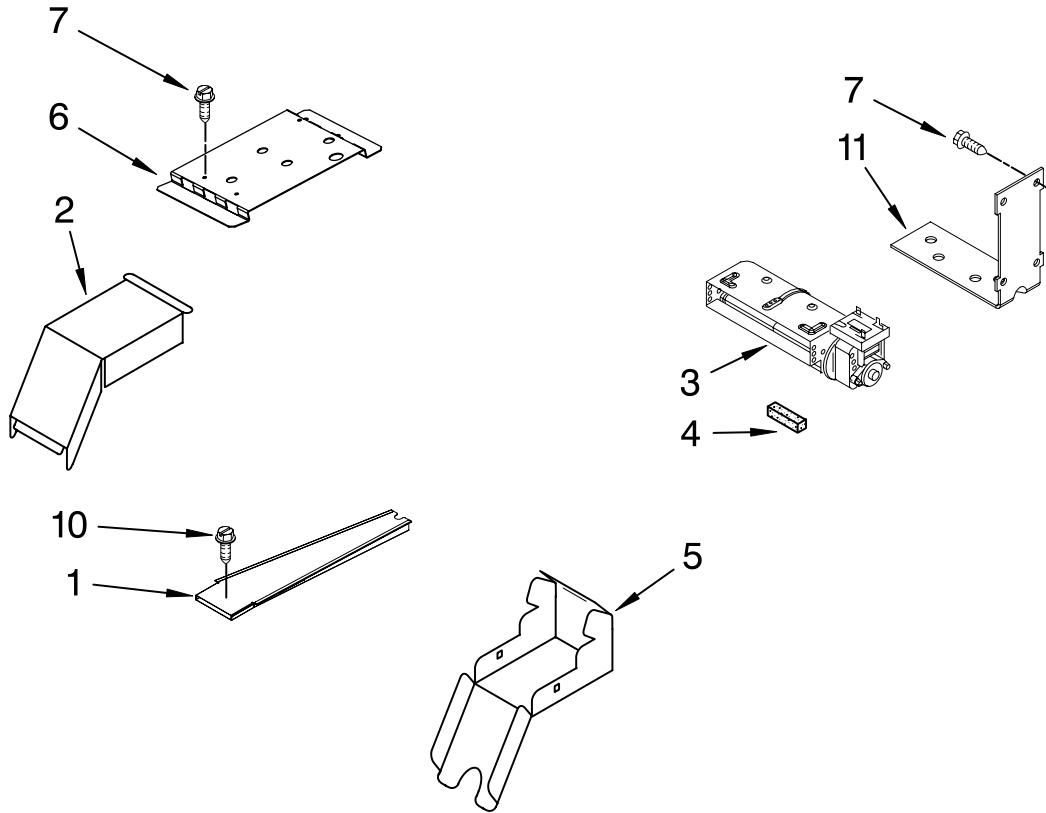

TOP VENTING PARTS

For Models: KESK901SBL01, KESK901SWH01, KESK901SSS01
(Black) (White) (Stainless)

Illus. No.	Part No.	DESCRIPTION
1	4451759	Vent, Exhaust
2	4455178	Elbow, Vent Top
3	9759320	Blower
4	4451758	Block, Foam
5	4455177	Elbow, Vent Bottom
6	W10143041	Bracket, Terminal Box
7	4449809	Screw (2)
10	4449040	Screw
11	4455352	Bracket, Blower

FOR ORDERING INFORMATION REFER TO PARTS PRICE LIST