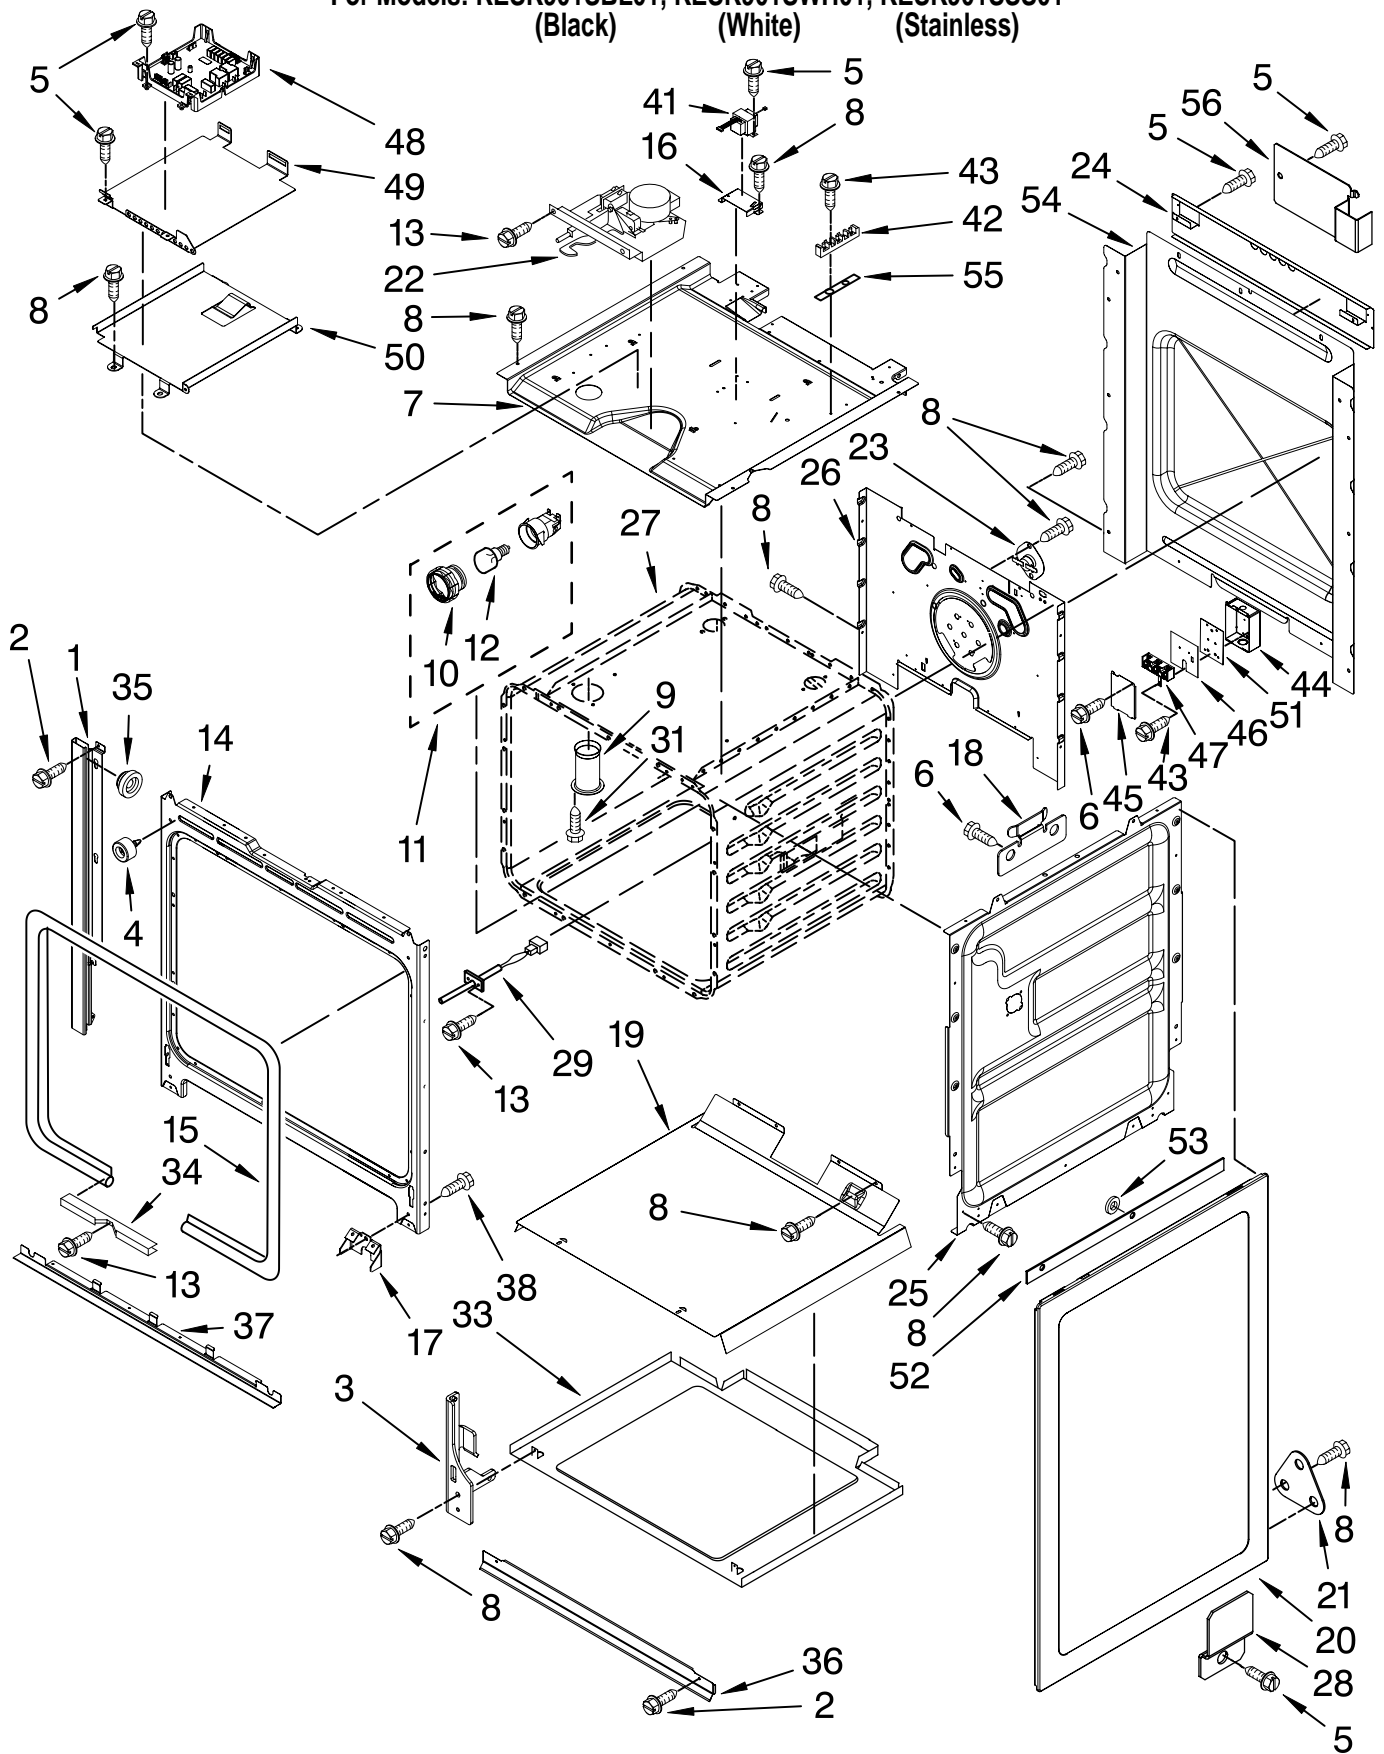

OVEN PARTS

For Models: KESK901SBL01, KESK901SWH01, KESK901SSS01
(Black) (White) (Stainless)

FOR ORDERING INFORMATION REFER TO PARTS PRICE LIST

OVEN PARTS

For Models: KESK901SBL01, KESK901SWH01, KESK901SSS01
(Black) (White) (Stainless)

Illus. No.	Part No.	DESCRIPTION	Illus. No.	Part No.	DESCRIPTION	Illus. No.	Part No.	DESCRIPTION
1		Trim, Side Right	18	9757685	Guide, Side Panel	42	4449868	Block, Terminal
	W10109540	Black	19	4451478	Support, Insulation Body, Side	43	3400080	Screw
	W10109570	White	20	9760723PB	Black/Stainless	44	9757404	Box, Terminal
	W10140548	Stainless		9760723PW	White	45	9757405	Cover, Terminal Box
	W10109490	Black	21	9757461	Bracket, Side Panel	46	9759721	Insulator, Terminal Box
	W10109520	White	22	9760888	Latch, Motorized	47	9761958	Block, Terminal
	W10140547	Stainless	23	9759242	Thermostat	48	W10181438	Appliance, Manager
2	3400832	Screw	24	9757811	Brace, Side Panel	49	W10083460	Slide, GOC
3		Hinge Receiver	25	4455641	Side, Chassis	50	9756454	Bracket, Appliance Manager
	4455606	Right	26	9759761	Back, Chassis	51	9759884	Insulation
	4455605	Left	27		Liner, Oven (Not Serviceable)	52	9759722	Insulation, Body Side
4	W10105790	Bumper, Door (2)	28	9759890	Clip, Side Panel	53	9760481	Washer
5	3196537	Screw	29	W10131825	Sensor	54	9758583	Cover, Back
6	3196160	Screw	31	3196176	Screw	55	9759885	Pad, Insulation(2)
7	8303099	Top Chassis	33	9759713	Base, Chassis	56	9759945	Standoff, Rear
8	4449809	Screw	34	4448933	Retainer, Gasket			
9	4452158	Tube, Vent	35	4448444	Grommet, Mounting Rail			
10	W10067870	Lens, Light (2)			Vent, Bottom Upper			
11	W10009930	Oven Light, Assembly (2)	36	W10116899	Black			
12	4452166	Bulb, Light (2)		W10116897	White			
13	4449154	Screw		W10160347	Stainless			
14	W10130368	Frame, Front	37		Vent, Bottom Lower			
15	W10074200	Gasket, Door		W10104890	Black			
16	9757829	Bracket, Transformer		W10104910	White			
17	4452152	Bracket, Mounting		W10140546	Stainless			
			38	4449743	Screw			
			41	W10111628	Transformer, Control			

**FOLLOWING PARTS
NOT ILLUSTRATED**

INSULATION

9756817 Insulation, Wrap
9756470 Insulation, Back