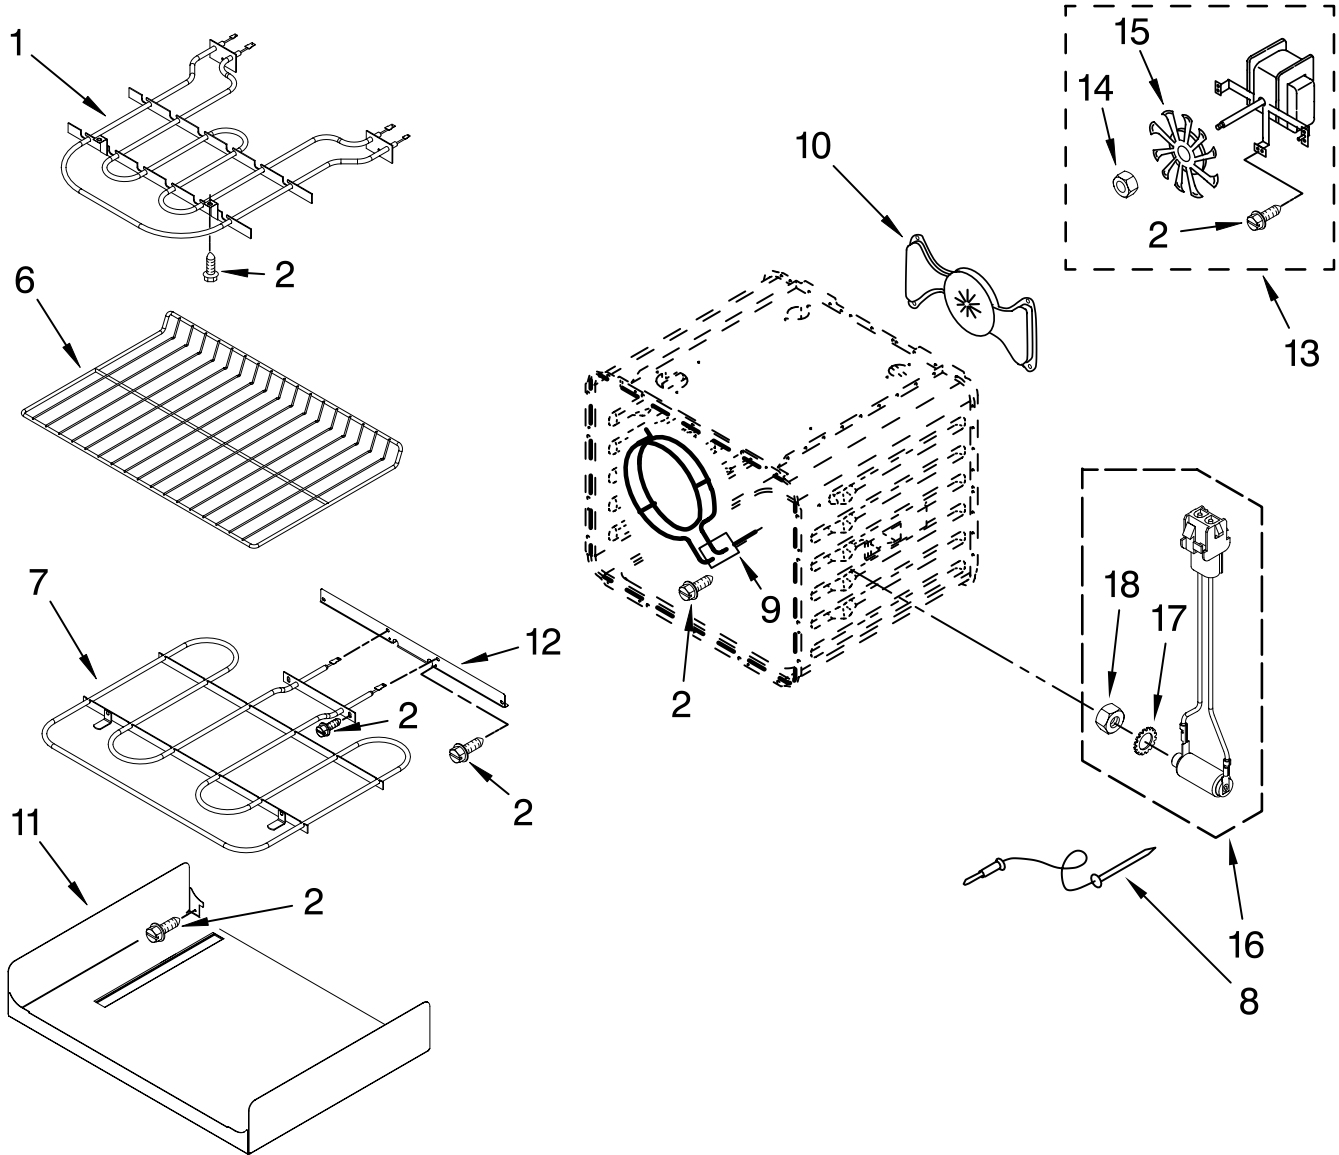

INTERNAL OVEN PARTS

For Models: KESK901SBL01, KESK901SWH01, KESK901SSS01
(Black) (White) (Stainless)

Illus. No.	Part No.	DESCRIPTION
1	9760774	Element, Broil
2	4449154	Screw
6	4448717	Rack, Oven
7	9760768	Element, Bake
8	9755542	Probe, Meat
9	9760769	Element, Convection
10	9756690	Cover, Fan
11	4455037	Tray, Hidden Bake
12	4450039	Cover, Bake Tray
13	W10116228	Motor, Convection
14	W10116349	Nut
15	W10116351	Blade, Fan
16	9755543	Jack, Meat Probe
17	9755547	Lock Washer
18	9755546	Hex Nut

FOR ORDERING INFORMATION REFER TO PARTS PRICE LIST