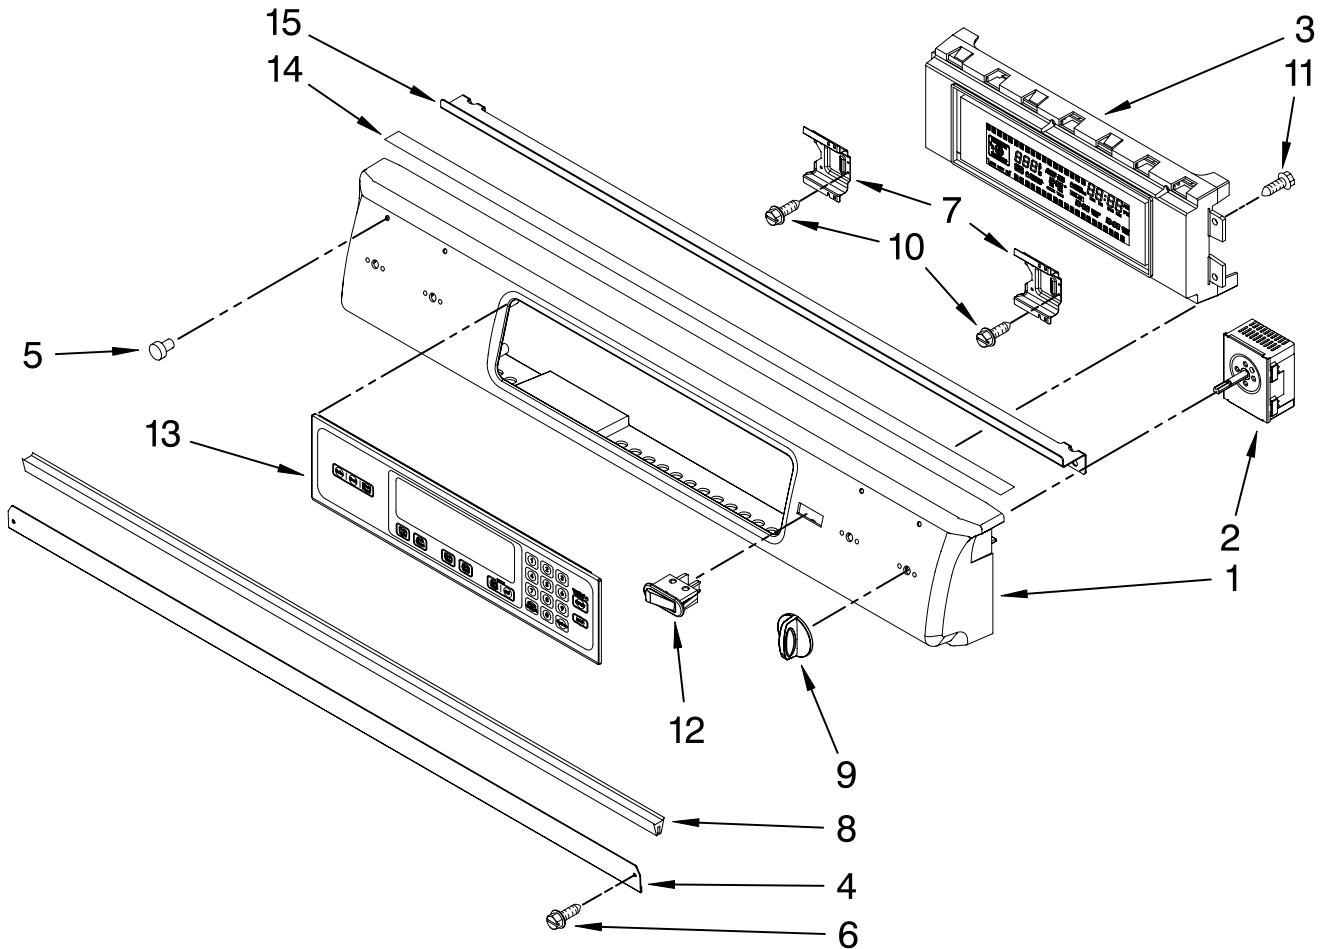

CONTROL PANEL PARTS

For Models: KESK901SBL01, KESK901SWH01, KESK901SSS01
(Black) (White) (Stainless)

Illus. No.	Part No.	DESCRIPTION
1		Control Panel
	W10117046	Black
	W10117047	White
	W10156275	Stainless
2		Switch, Infinite
	4454539	LR
	4454540	RF
	4454541	RR
	4456027	LF
3	W10181442	Control, Electric
4	W10105370	Shield, Console Vent
5	3196068	Lens, Indicator (2)
6	3196160	Screw

Illus. No.	Part No.	DESCRIPTION
7	9761745	Bracket, Thermostat (2)
8	W10116195	Gasket, Vent Shield
9		Knob
	RF	
	W10130380	Black
	W10130381	White
	W10156263	Stainless
		LR,LF,RR
	W10130377	Black
	W10130378	White
	W10156264	Stainless

Illus. No.	Part No.	DESCRIPTION
10	3196537	Screw
11	9780271	Screw
12		Switch, Simmer
	W10163899	Black & Stainless
	W10163901	White
13	9761565	Membrane, Switch
14	W10110246	Gasket, Console
15	W10117524	Bracket, Gasket

FOR ORDERING INFORMATION REFER TO PARTS PRICE LIST