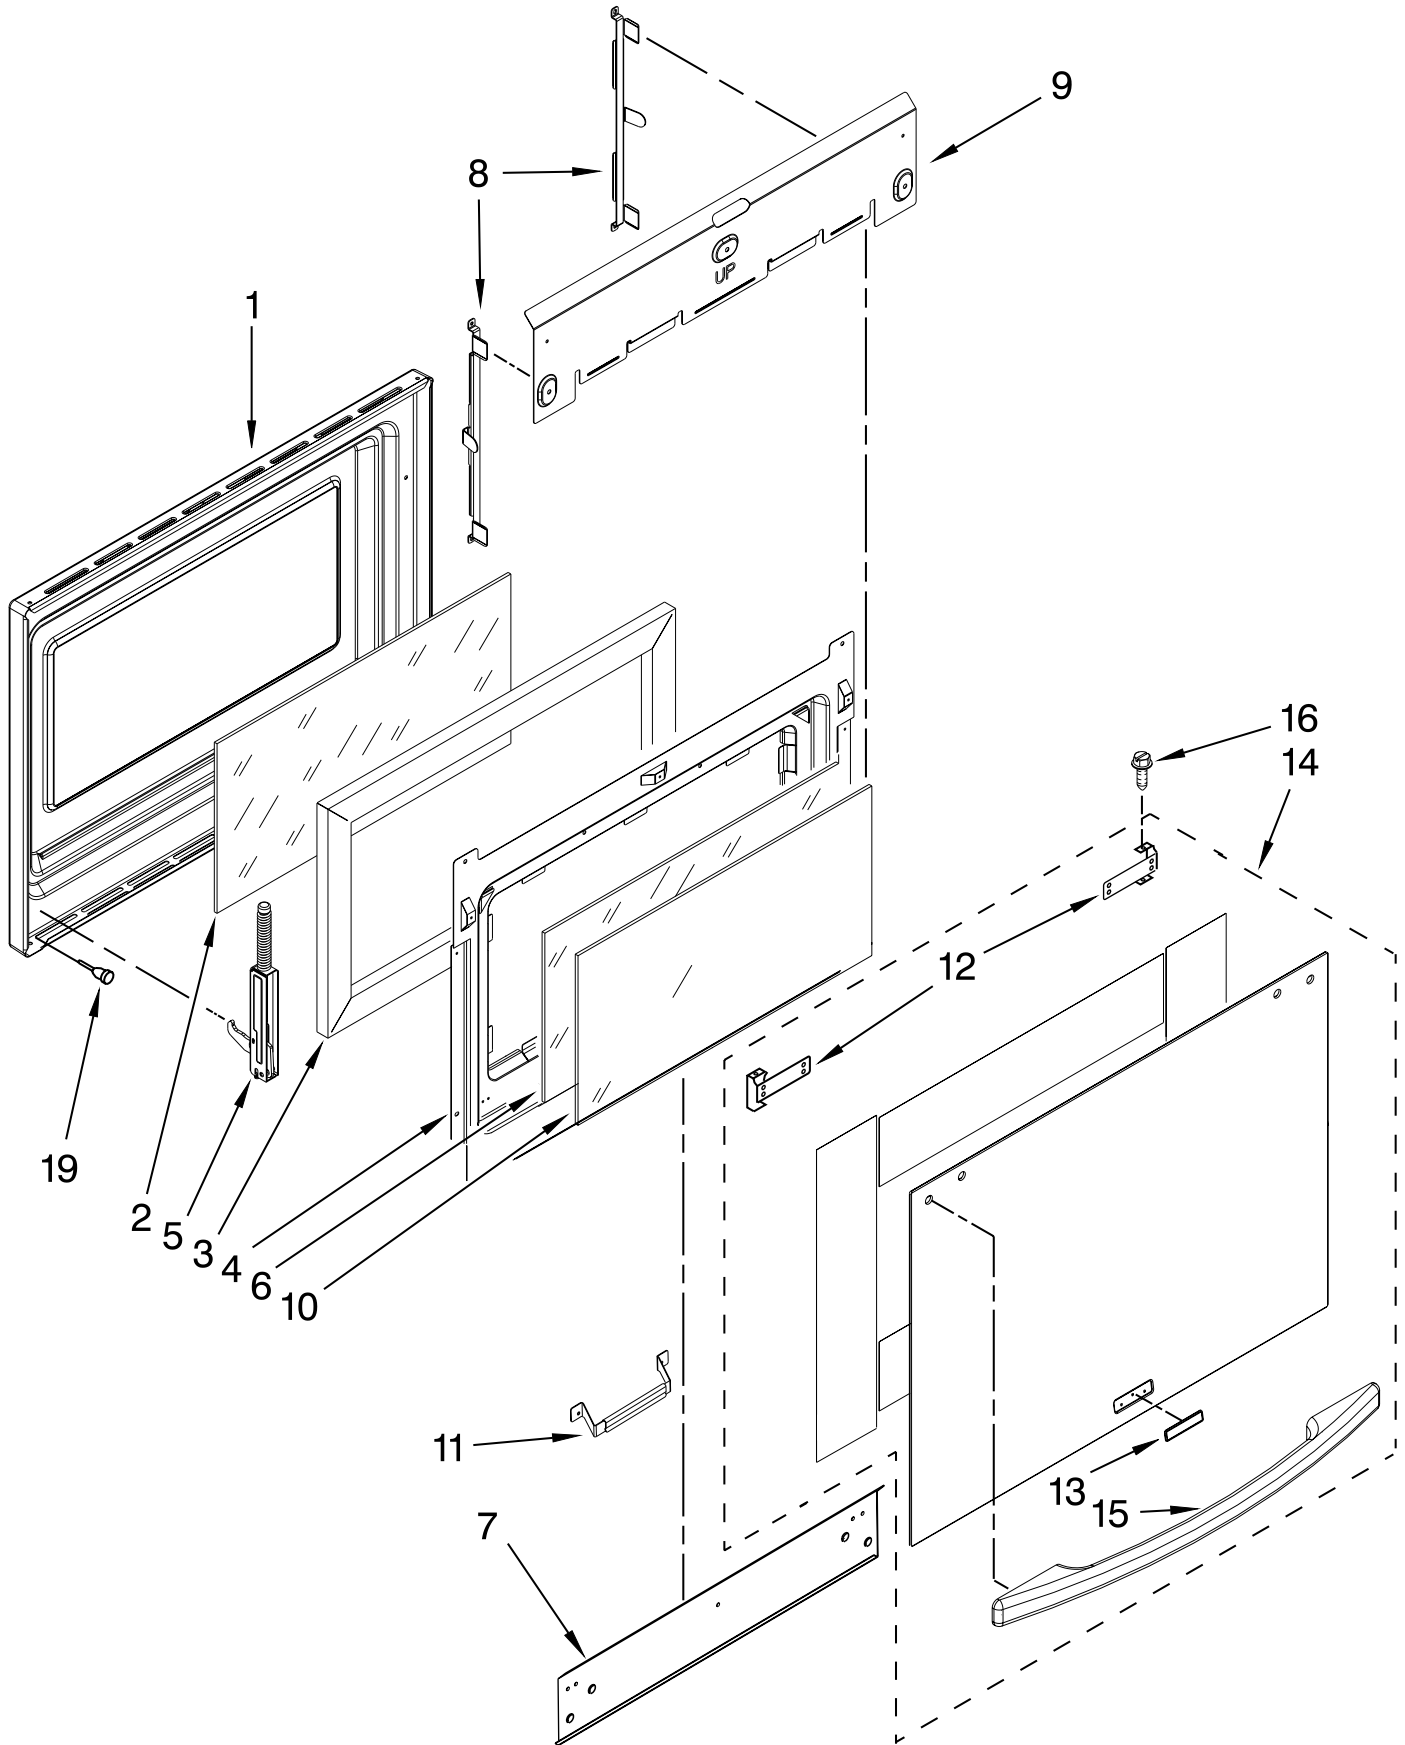

DOOR PARTS

For Models: KESS908SPB02, KESS908SPW02, KESS908SPS02
(Black) (White) (Stainless)

FOR ORDERING INFORMATION REFER TO PARTS PRICE LIST

DOOR PARTS

For Models: KESS908SPB02, KESS908SPW02, KESS908SPS02
(Black) (White) (Stainless)

Illus. No.	Part No.	DESCRIPTION
1	9759413	Panel, Door
2	9757706	Glass, Inner
3	4451722	Insulation, Door
4	4457132	Retainer, Glass
5		Hinge, Oven Door
	9760579	Right
	9760580	Left
6	9759225	Glass, Inner
7	4457114	Shield, Heat Bottom
8	9759229	Bracket, Glass Side
9	4457103	Shield, Heat Top
10	9759225	Glass, Inner Door
11	9759230	Bracket, Central
12		Bracket, Handle
	9763497	Right
	9763496	Left
13		Badge
	8304603BL	Black
	8304603WH	White
	8304603SS	Stainless
14		Assembly, Door Kit
	W10131888	Black
	W10131889	White
	W10155557	Stainless
15		Handle, Door
	8303774BL	Black
	8303774WH	White
	8303774SS	Stainless
16	3196184	Screw
19	4448520	Bumper, Door