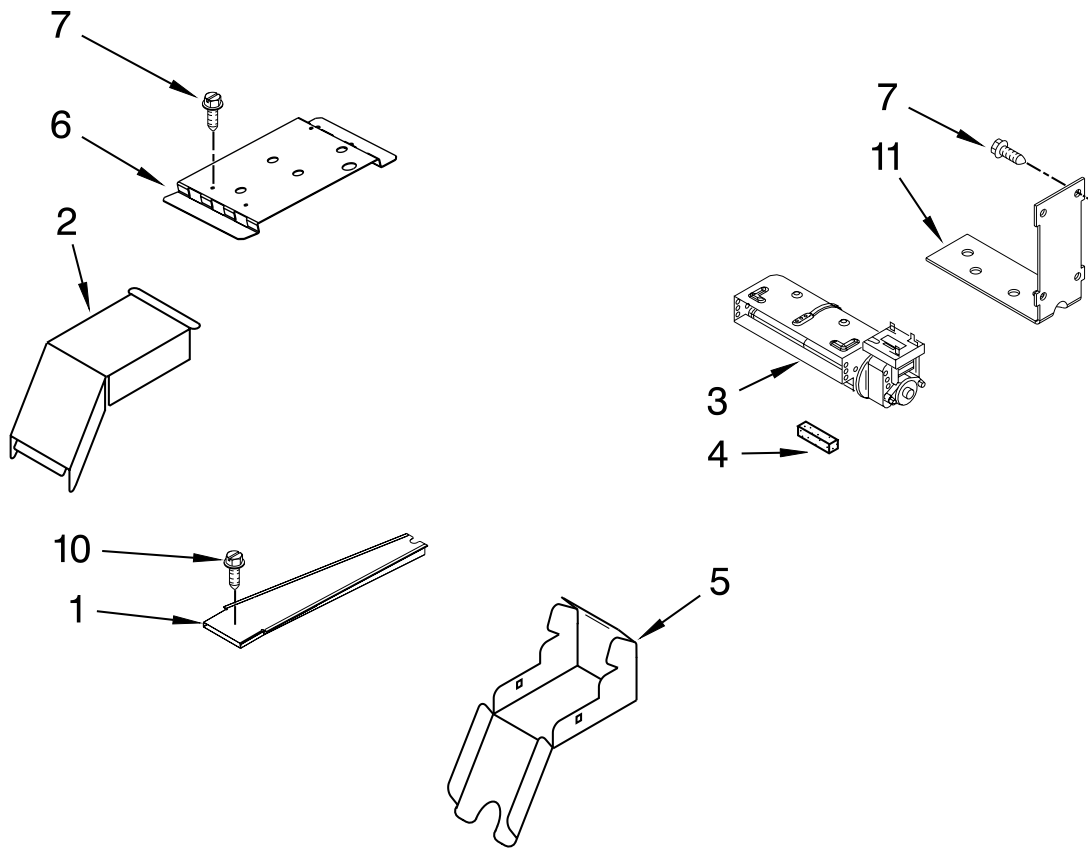

FOR ORDERING INFORMATION REFER TO PARTS PRICE LIST

CONTROL PANEL PARTS

For Models: KESS908SPB02, KESS908SPW02, KESS908SPS02
 (Black) (White) (Stainless)

Illus. No.	Part No.	DESCRIPTION
1		Control Panel
	W10117033	Black
	W10117034	White
	W10156272	Stainless
2	W10110246	Gasket, Console
3	W10181439	Control, Electric
4	W10105370	Shield, Console Vent
5	W10117524	Bracket, Console
6	3196160	Screw
7	9761745	Bracket, Thermostat
8	W10116195	Gasket, Vent Shield
9	3196537	Screw
10	9780271	Screw
11	9761566	Membrane, Switch

FOR ORDERING INFORMATION REFER TO PARTS PRICE LIST

INTERNAL OVEN PARTS

For Models: KESS908SPB02, KESS908SPW02, KESS908SPS02
 (Black) (White) (Stainless)

Illus. No.	Part No.	DESCRIPTION
1	9760774	Element, Broil
2	4449154	Screw
6	4448717	Rack, Oven
7	9760768	Element, Bake
8	9755542	Probe, Meat
9	9760769	Element, Convection
10	9756690	Cover, Fan
11	4455037	Tray, Hidden Bake
12	4450039	Cover, Bake Tray
13	W10116228	Motor, Convection
14	W10116349	Nut
15	W10116351	Blade, Fan
16	9755543	Jack, Meat Probe
17	9755547	Lock Washer
18	9755546	Hex Nut

FOR ORDERING INFORMATION REFER TO PARTS PRICE LIST

TOP VENTING PARTS

For Models: KESS908SPB02, KESS908SPW02, KESS908SPS02
 (Black) (White) (Stainless)

Illus. No.	Part No.	DESCRIPTION
1	4451759	Vent, Exhaust
2	445178	Elbow, Vent Top
3	9759320	Blower
4	4451758	Block, Foam
5	4455177	Elbow, Vent Bottom
6	W10143041	Bracket, Terminal Box
7	4449809	Screw
10	4449040	Screw
11	4455352	Bracket, Blower