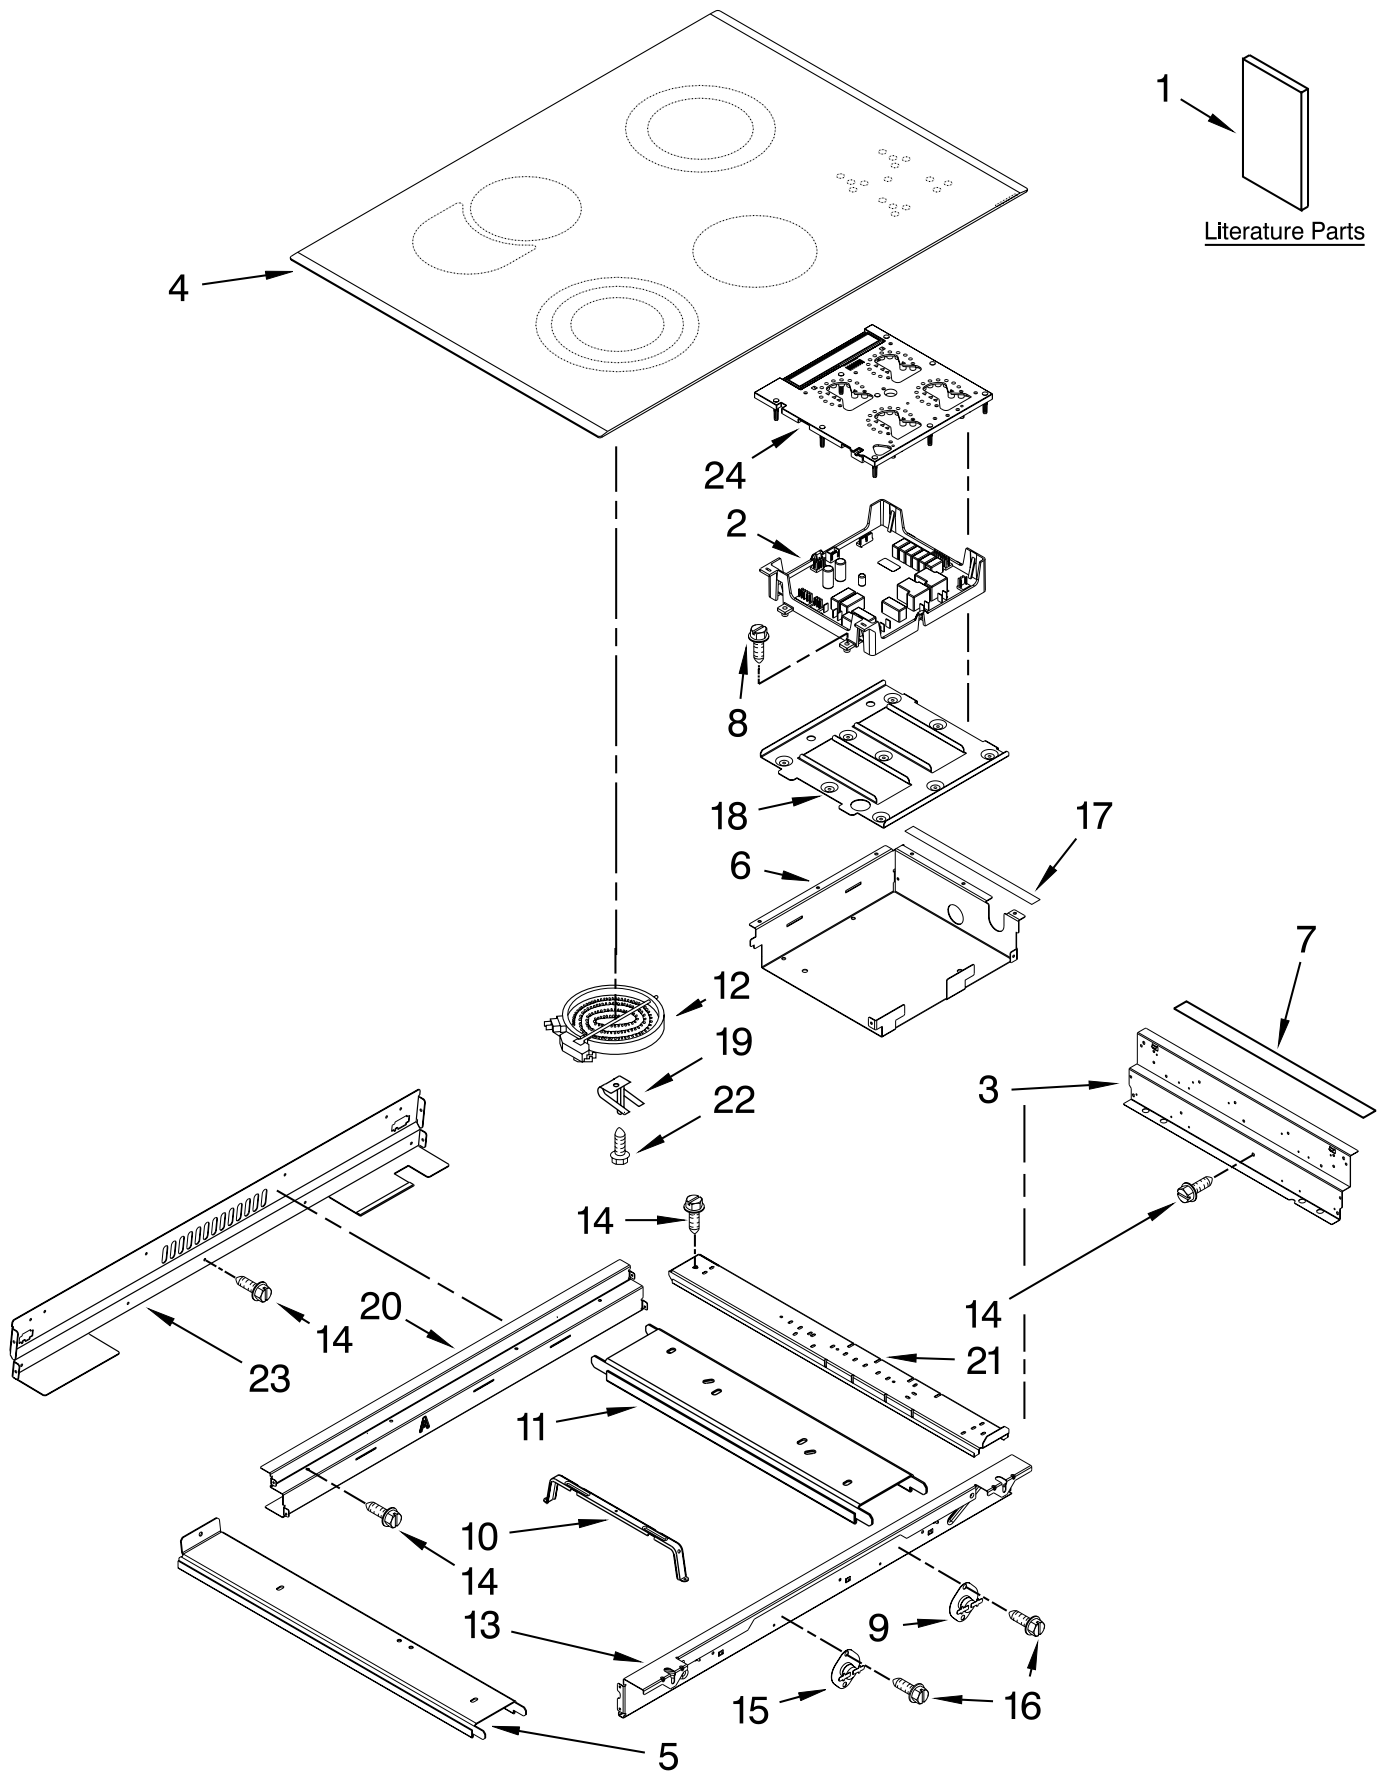

For Models: KESS908SPB02, KESS908SPW02, KESS908SPS02
(Black) (White) (Stainless)

30" SLIDE-IN
ELECTRIC OVEN
SELF CLEAN

FOR ORDERING INFORMATION REFER TO PARTS PRICE LIST

COOKTOP PARTS

For Models: KESS908SPB02, KESS908SPW02, KESS908SPS02
 (Black) (White) (Stainless)

Illus. No.	Part No.	DESCRIPTION
1		Literature Parts
	W10118260	Installation Instructions
	W10162196	Use & Care Guide
	W10112131	Tech Sheet
	9763467	Easy Set Guide
	9757680	Anti-Tip Instructions
		Safe Cooking Tips
	9762761	English
	W10065852	French
2	8285348	Module, Appliance Manager
3	9761422	Frame, Cooktop Side
4		Cooktop
	W10110273	Black/Stainless
	W10110272	White
5	9757824	Rail, Element Side
6	9761638	Box, Tap Touch
7	W10076030	Gasket
8	4449745	Screw
9	9759944	Thermostat
10	9756821	Support, Wiring
11	9757825	Rail, Element Center
12		Element, Surface
	8285232	LR/1000W
	4453907	RF/1500W
	4453910	RR/1900W
	4453908	LF/2300W
13	9761423	Frame, Cooktop Front
14	3196537	Screw
15	341196	Thermostat
16	3196160	Screw
17	9761663	Seal, Heat
18	9757815	Support, Module
19	9759094	Spring, Locator
20	9761768	Frame, Cooktop Rear
21	9763517	Rail, Element
22	246119	Screw
23	9761723	Cover, Cooktop Rear
24	9757063	Module, Tap Touch