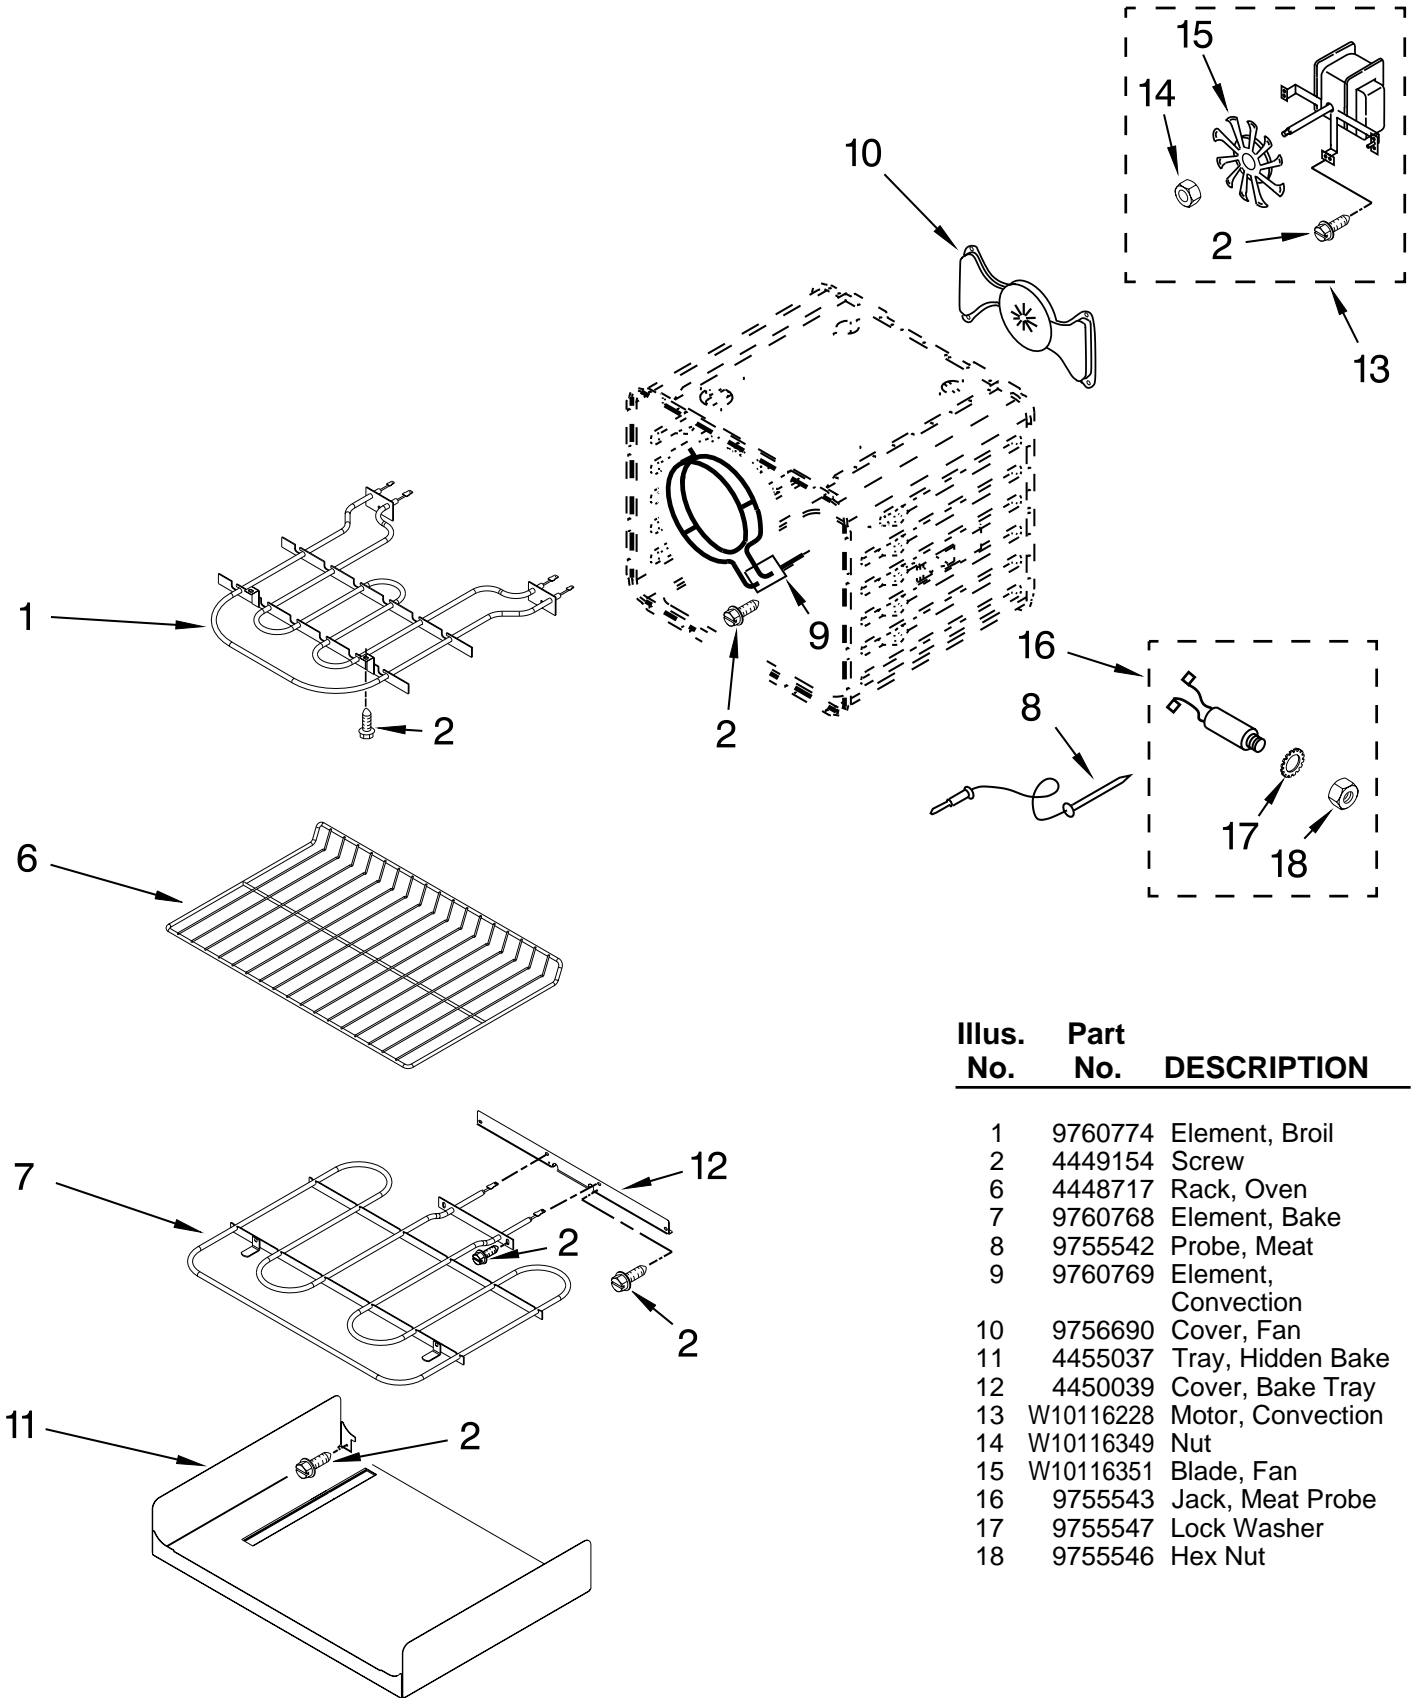

FOR ORDERING INFORMATION REFER TO PARTS PRICE LIST

CONTROL PANEL PARTS

For Models: KESS908SPB02, KESS908SPW02, KESS908SPS02
 (Black) (White) (Stainless)

Illus. No.	Part No.	DESCRIPTION
1		Control Panel
	W10117033	Black
	W10117034	White
	W10156272	Stainless
2	W10110246	Gasket, Console
3	W10181439	Control, Electric
4	W10105370	Shield, Console Vent
5	W10117524	Bracket, Console
6	3196160	Screw
7	9761745	Bracket, Thermostat
8	W10116195	Gasket, Vent Shield
9	3196537	Screw
10	9780271	Screw
11	9761566	Membrane, Switch

FOR ORDERING INFORMATION REFER TO PARTS PRICE LIST

INTERNAL OVEN PARTS

For Models: KESS908SPB02, KESS908SPW02, KESS908SPS02
 (Black) (White) (Stainless)

Illus. No.	Part No.	DESCRIPTION
1	9760774	Element, Broil
2	4449154	Screw
6	4448717	Rack, Oven
7	9760768	Element, Bake
8	9755542	Probe, Meat
9	9760769	Element, Convection
10	9756690	Cover, Fan
11	4455037	Tray, Hidden Bake
12	4450039	Cover, Bake Tray
13	W10116228	Motor, Convection
14	W10116349	Nut
15	W10116351	Blade, Fan
16	9755543	Jack, Meat Probe
17	9755547	Lock Washer
18	9755546	Hex Nut