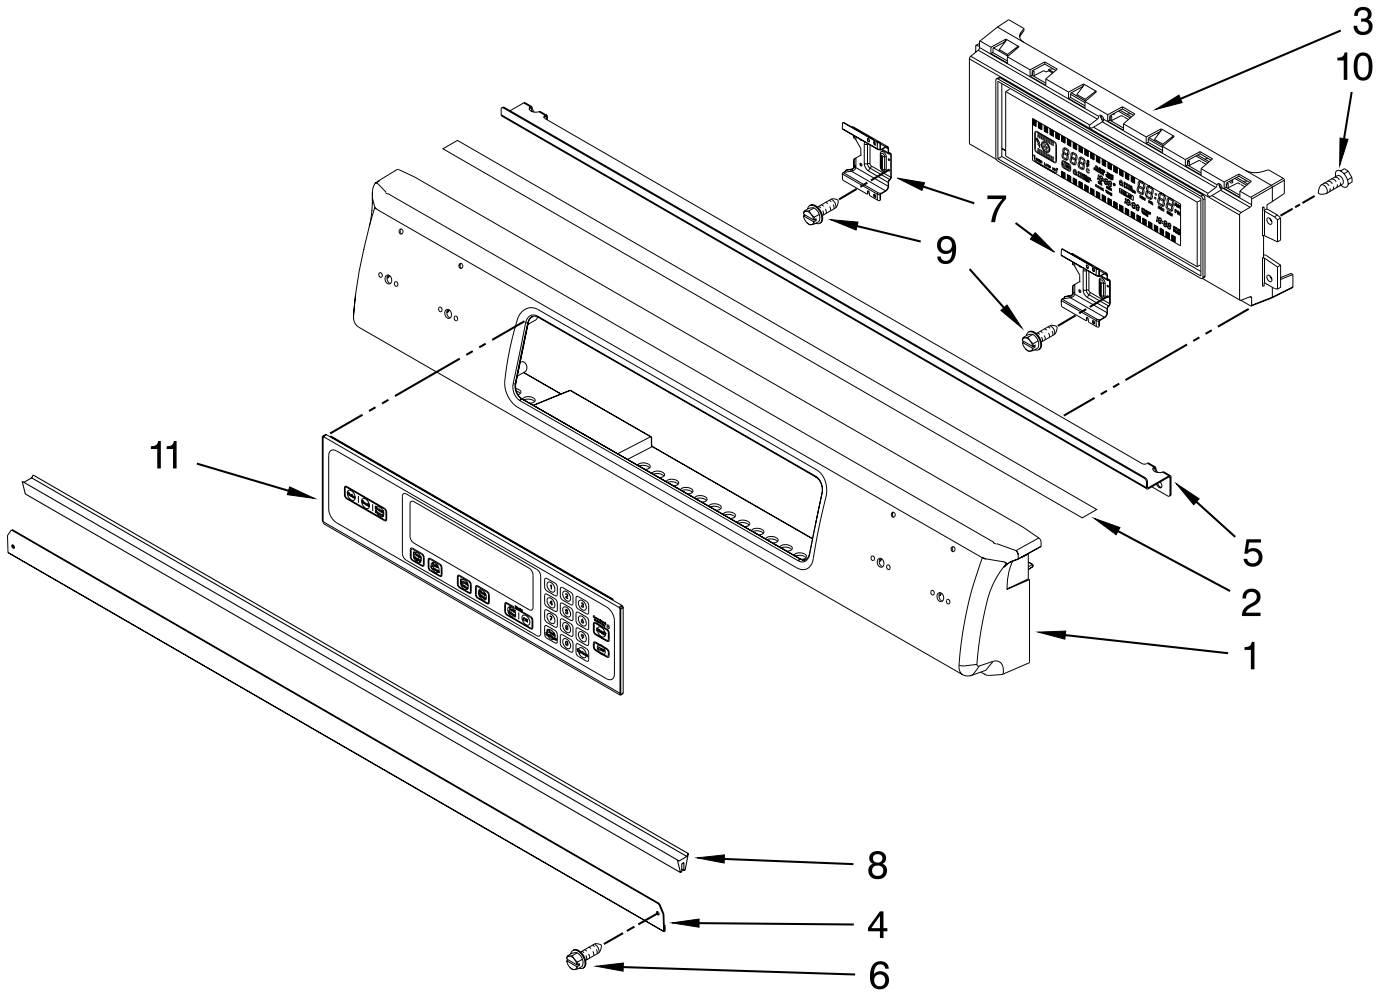

CONTROL PANEL PARTS

For Models: KESS908SPB02, KESS908SPW02, KESS908SPS02
(Black) (White) (Stainless)

Illus. No.	Part No.	DESCRIPTION
1		Control Panel
	W10117033	Black
	W10117034	White
	W10156272	Stainless
2	W10110246	Gasket, Console
3	W10181439	Control, Electric
4	W10105370	Shield, Console Vent
5	W10117524	Bracket, Console
6	3196160	Screw
7	9761745	Bracket, Thermostat
8	W10116195	Gasket, Vent Shield
9	3196537	Screw
10	9780271	Screw
11	9761566	Membrane, Switch

FOR ORDERING INFORMATION REFER TO PARTS PRICE LIST