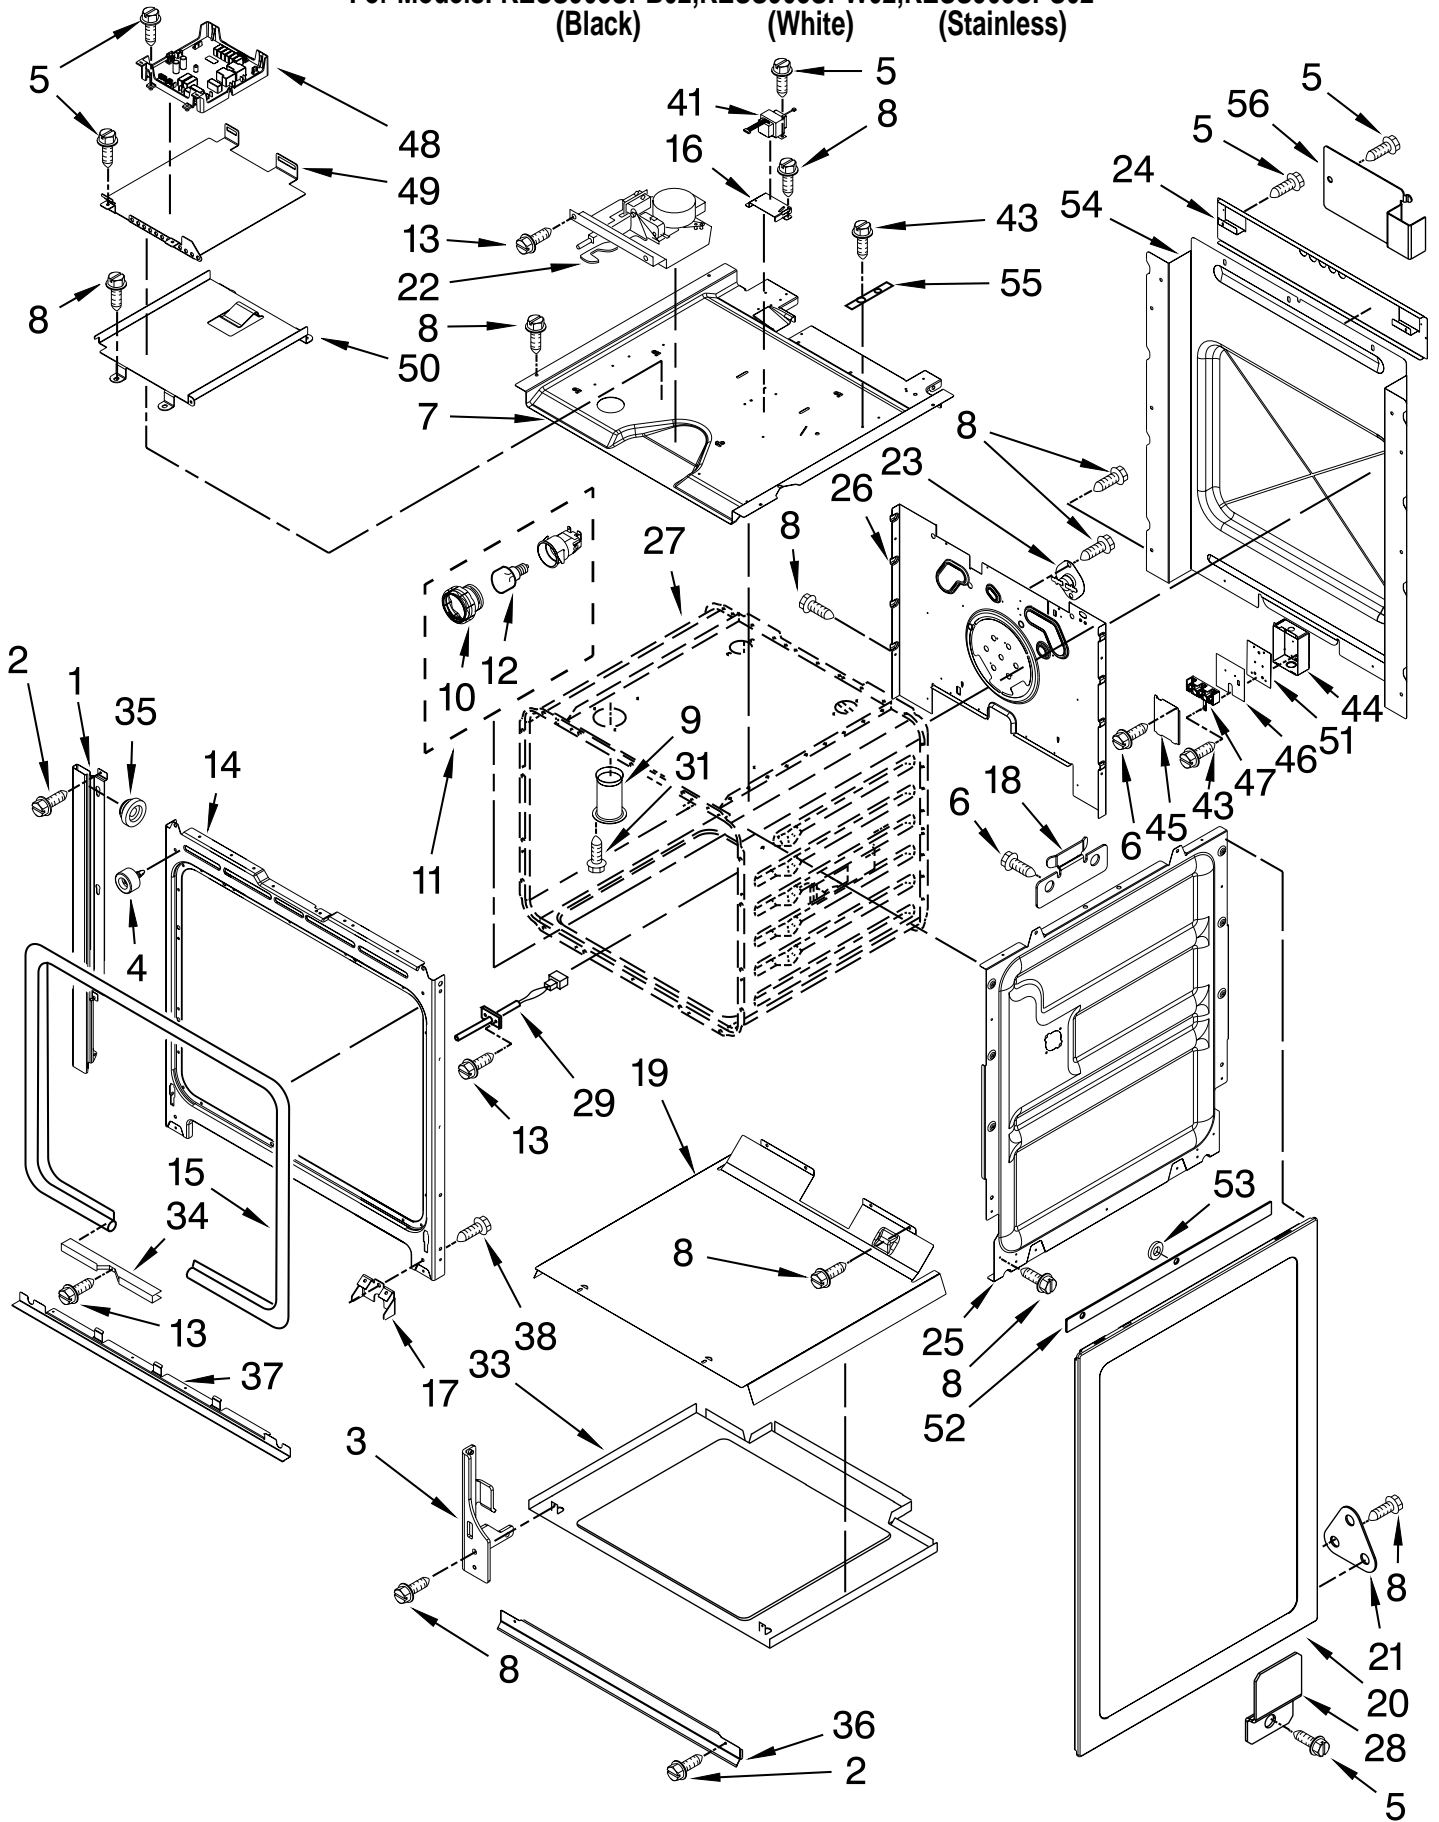

OVEN PARTS

For Models: KESS908SPB02, KESS908SPW02, KESS908SPS02
(Black) (White) (Stainless)

FOR ORDERING INFORMATION REFER TO PARTS PRICE LIST

OVEN PARTS

For Models: KESS908SPB02, KESS908SPW02, KESS908SPS02
(Black) (White) (Stainless)

Illus. No.	Part No.	DESCRIPTION	Illus. No.	Part No.	DESCRIPTION	Illus. No.	Part No.	DESCRIPTION
1		Trim, Side Right	18	9757685	Guide, Side Panel	41	W10111628	Transformer, Control
	W10109540	Black	19	4451478	Support, Insulation Body, Side	43	3400080	Screw
	W10109570	White	20	9760723PB	Black/Stainless	44	W10165135	Box, Terminal
	W10140548	Stainless		9760723PW	White	45	9757405	Cover, Terminal Box
	W10109490	Black	21	9757461	Bracket, Side Panel	46	9759721	Insulator, Terminal Box
	W10109520	White	22	9760888	Latch, Motorized	47	9761958	Block, Terminal
	W10140547	Stainless	23	9759242	Thermostat	48	W10181438	Appliance, Manager
2	3400832	Screw	24	9757811	Brace, Side Panel	49	W10083460	Slide, GOC
3		Hinge Receiver	25	4455641	Side, Chassis	50	9756454	Bracket, Appliance Manager
	4455606	Right	26	9759761	Back, Chassis	51	9759884	Insulation
	4455605	Left	27		Liner, Oven (Not Serviceable)	52	9759722	Insulation, Body Side
4	W10105790	Bumper, Door	28	9759890	Clip, Side Panel	53	9760481	Washer
5	3196537	Screw	29	W10131825	Sensor	54	9758583	Cover, Back
6	3196160	Screw	31	3196176	Screw	55	9759885	Pad, Insulation
7	8303099	Top Chassis	33	9759713	Base, Chassis	56	9759945	Standoff, Rear
8	4449809	Screw	34	4448933	Retainer, Gasket	FOLLOWING PARTS NOT ILLUSTRATED		
9	4452158	Tube, Vent	35	4448444	Grommet, Mounting Rail	INSULATION		
10	W10067870	Lens, Light			Vent, Bottom Upper		9756817	Insulation, Wrap
11	W10009930	Oven Light, Assembly	36	9756481BL	Black		9756470	Insulation, Back
12	4452166	Bulb, Light		9756481WH	White			
13	4449154	Screw		W10140533	Stainless			
14	W10130368	Frame, Front	37		Vent, Bottom Lower			
15	W10074200	Gasket, Door		W10104890	Black			
16	9757829	Bracket, Transformer		W10104910	White			
17	4452152	Bracket, Mounting		W10140546	Stainless			
			38	4449743	Screw