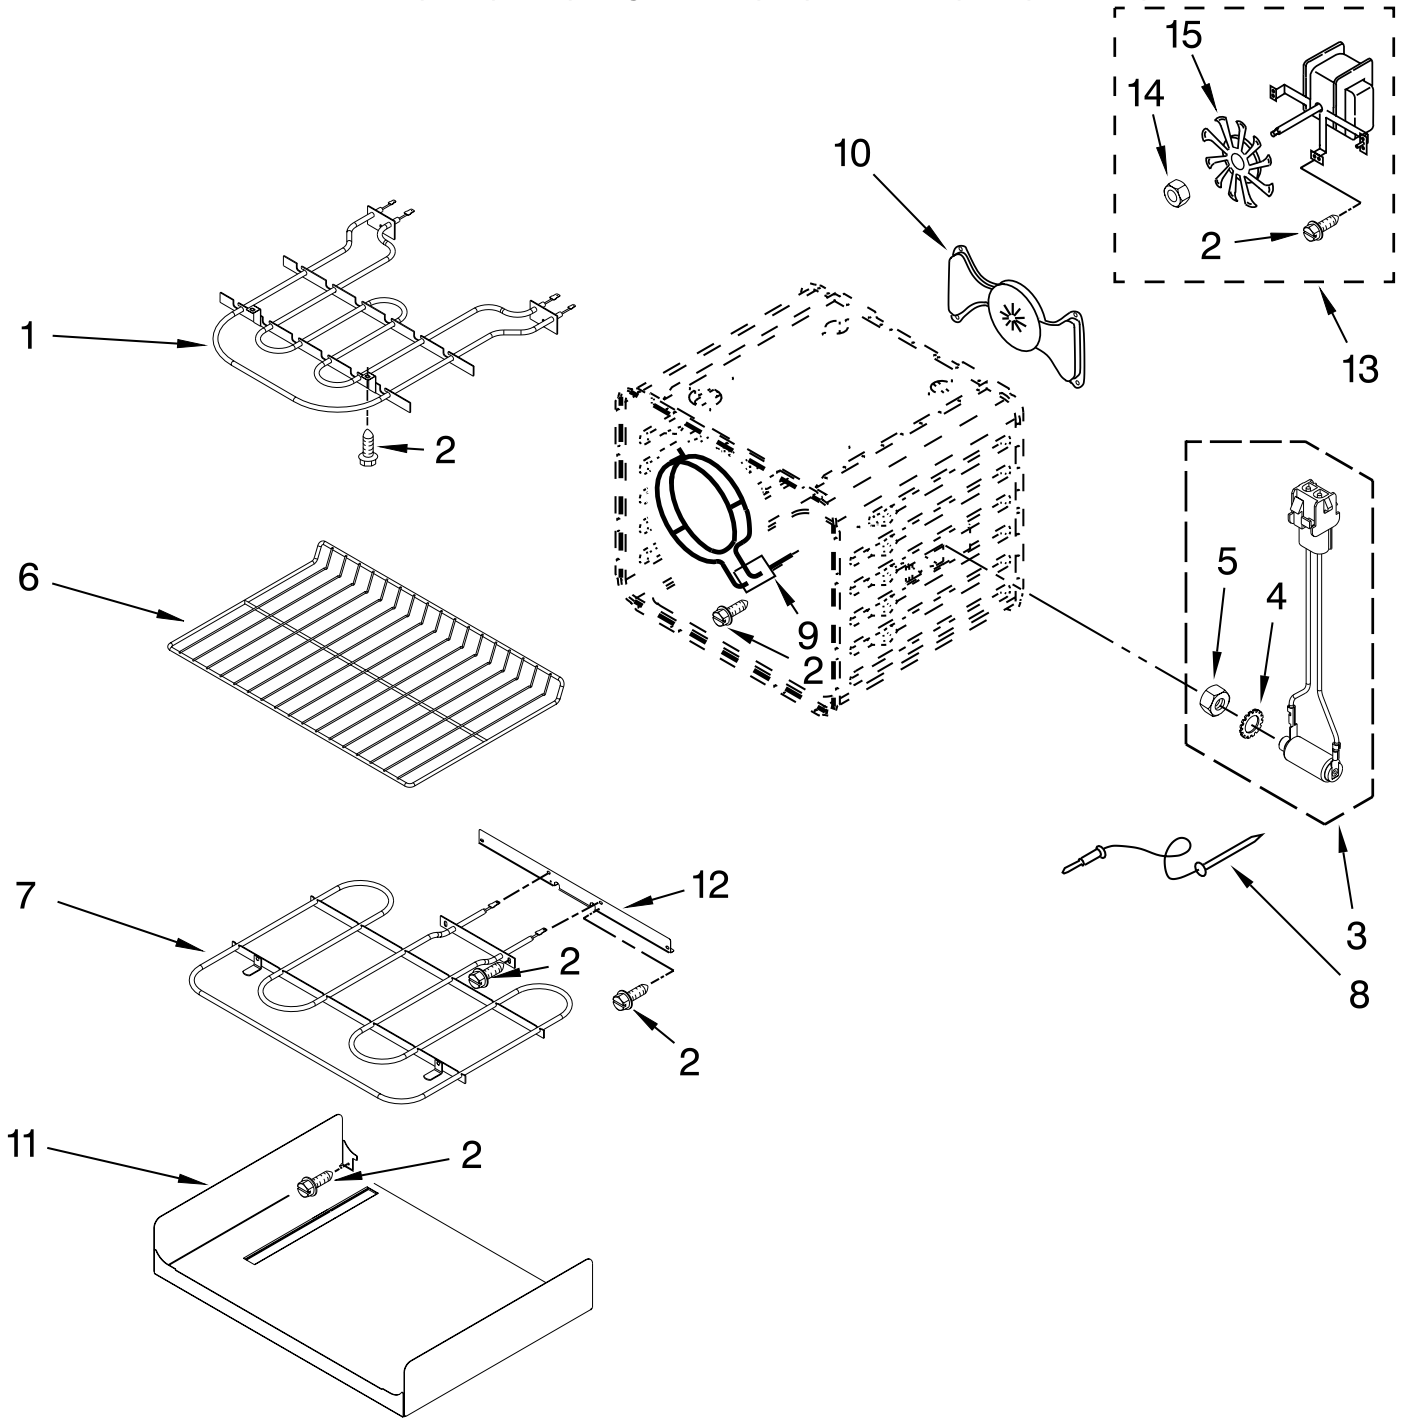

INTERNAL OVEN PARTS

For Models: KESS907SBL02, KESS907SWW02, KESS907SBB02, KESS907SSS02

(Black) (Designer White) (Pure Biscuit) (Stainless)

Illus. No.	Part No.	DESCRIPTION
1	9760774	Element, Broil
2	4449154	Screw
3	9755543	Jack, Meat Probe
4	9755547	Lock Washer
5	9755546	Hex Nut

Illus. No.	Part No.	DESCRIPTION
6	4448717	Rack, Oven
7	9760768	Element, Bake
8	9755542	Probe, Meat
9	9760769	Element, Convection
10	9756690	Cover, Fan

Illus. No.	Part No.	DESCRIPTION
11	4455037	Tray, Hidden Bake
12	4450039	Cover, Bake Tray
13	W10116228	Motor, Convection
14	W10116349	Nut
15	W10116351	Blade, Fan

FOR ORDERING INFORMATION REFER TO PARTS PRICE LIST