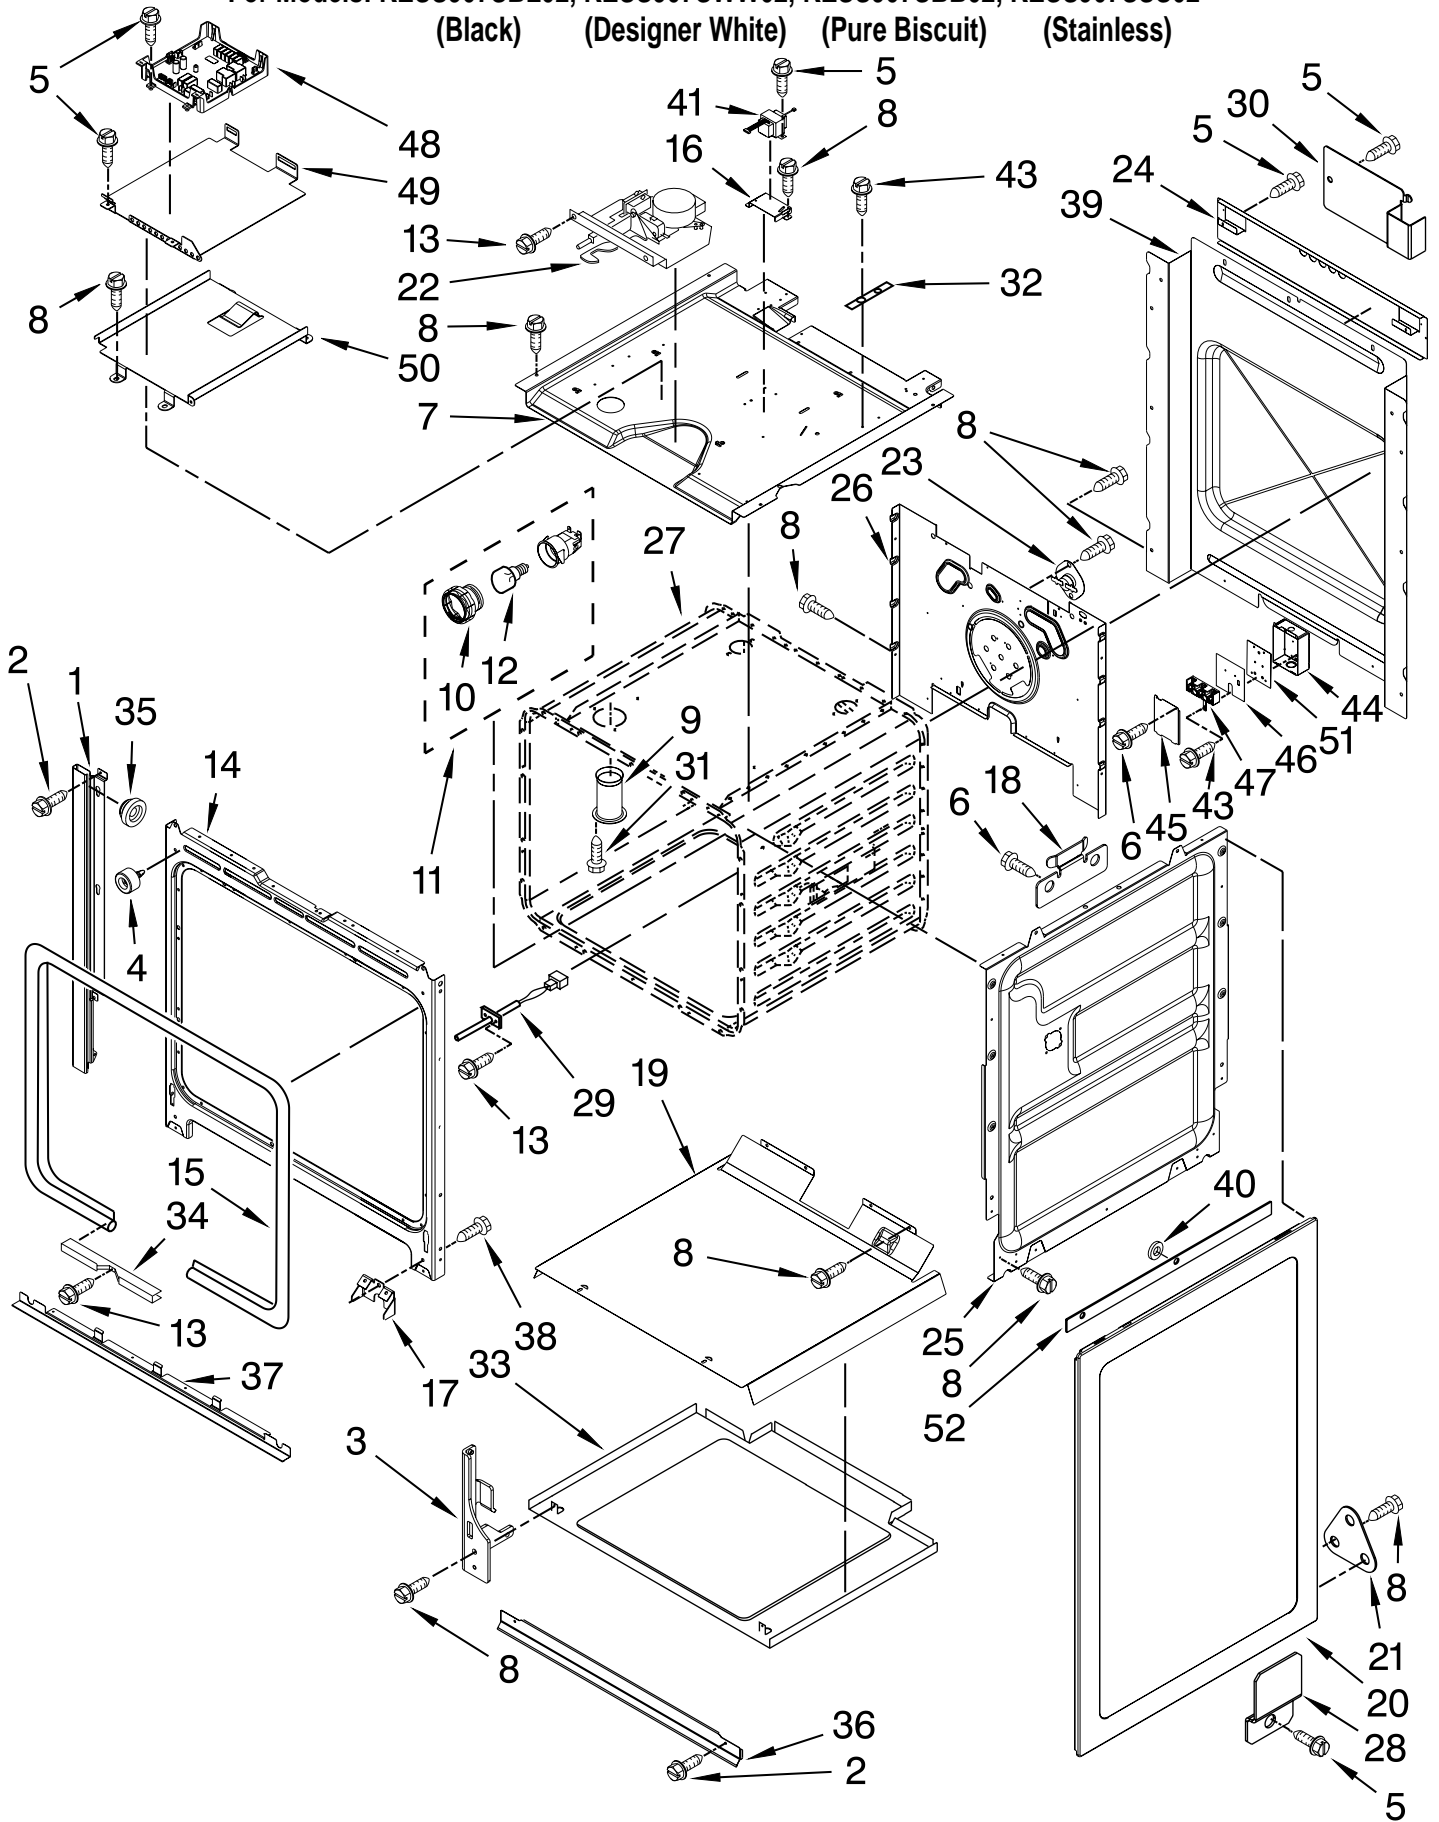

OVEN PARTS

For Models: KESS907SBL02, KESS907SWW02, KESS907SBB02, KESS907SSS02

(Black) (Designer White) (Pure Biscuit) (Stainless)

FOR ORDERING INFORMATION REFER TO PARTS PRICE LIST

OVEN PARTS

For Models: KESS907SBL02, KESS907SWW02, KESS907SBB02, KESS907SSS02

(Black) (Designer White) (Pure Biscuit) (Stainless)

Illus. No.	Part No.	DESCRIPTION	Illus. No.	Part No.	DESCRIPTION	Illus. No.	Part No.	DESCRIPTION
1		Trim, Side Right	17	4452152	Bracket, Mounting	38	4449743	Screw
	W10109540	Black	18	9757685	Guide, Side Panel	39	9758583	Cover, Back
	W10109570	White	19	4451478	Support, Insulation	40	9760481	Washer
	W10109550	Biscuit	20		Body, Side	41	W10111628	Transformer, Control
	W10140548	Stainless		9760723PB	Black/Stainless	43	3400080	Screw
		Left		9760723PW	White	44	W10165135	Box, Terminal
	W10109490	Black	21	9757461	Bracket, Side Panel	45	9757405	Cover, Terminal Box
	W10109520	White	22	9760888	Latch, Motorized	46	9759721	Insulator, Terminal Box
	W10109500	Biscuit	23	9759242	Thermostat	47	9761958	Block, Terminal
	W10140547	Stainless	24	9757811	Brace, Side Panel	48	W10181438	Appliance, Manager
2	3400832	Screw	25	4455641	Side, Chassis	49	W10083460	Slide, GOC
3		Hinge Receiver	26	9759761	Back, Chassis	50	9756454	Bracket, Appliance Manager
	4455606	Right	27		Liner, Oven (Not Serviceable)	51	9759884	Insulation
	4455605	Left	28	9759890	Clip, Side Panel	52	9759722	Insulation, Body Side
4	W10105790	Bumper, Door	29	W10131825	Sensor	FOLLOWING PARTS NOT ILLUSTRATED		
5	3196537	Screw	30	9759945	Standoff, Rear	INSULATION		
6	3196160	Screw	31	3196176	Screw	9756817		Insulation, Wrap
7	8303099	Top Chassis	32	9759885	Pad, Insulation	9756470		Insulation, Back
8	4449809	Screw	33	9759713	Base, Chassis			
9	4452158	Tube, Vent	34	4448933	Retainer, Gasket			
10	W10067870	Lens, Light	35	4448444	Grommet, Mounting Rail			
11	W10009930	Oven Light, Assembly	36		Vent, Bottom Upper			
12	4452166	Bulb, Light		W10116899	Black			
13	4449154	Screw		W10116897	White			
14	W10130368	Frame, Front		W10116898	Biscuit			
15	W10074200	Gasket, Door		W10160347	Stainless			
16	9757829	Bracket, Transformer	37		Vent, Bottom Lower			
				W10153486	Black			
				W10153488	White			
				W10153487	Biscuit			
				W10154789	Stainless