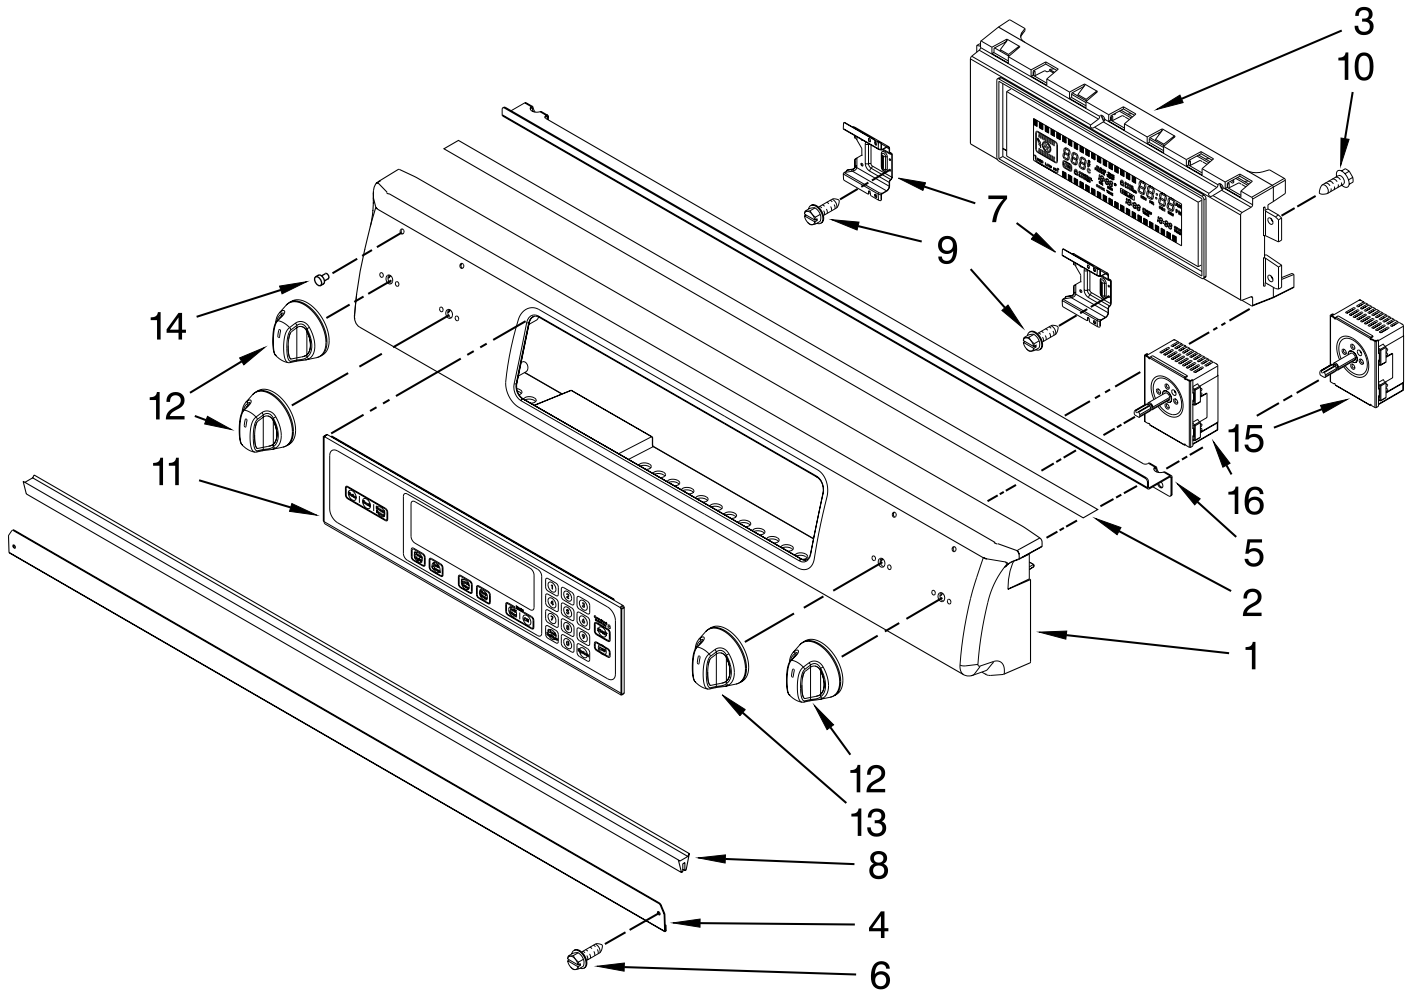

CONTROL PANEL PARTS

For Models: KESS907SBL02, KESS907SWW02, KESS907SBB02, KESS907SSS02
(Black) (Designer White) (Pure Biscuit) (Stainless)

Illus. No.	Part No.	DESCRIPTION
1		Control Panel
	W10117025	Black
	W10117027	White
	W10117026	Biscuit
	W10156271	Stainless
2	W10110246	Gasket, Console
3	W10181439	Control, Electric
4	W10105370	Shield, Console Vent
5	W10117524	Bracket, Console
6	3196160	Screw

Illus. No.	Part No.	DESCRIPTION
7	9761745	Bracket, Thermostat
8	W10116195	Gasket, Vent Shield
9	3196537	Screw
10	9780271	Screw
11	9761566	Membrane, Switch
12		Knob, Smart Dual LF,LR,RR
	W10130391	Black
	W10130392	White
	W10130393	Biscuit
	W10156260	Stainless

Illus. No.	Part No.	DESCRIPTION
13		Knob, Smart Single RF
	W10130387	Black
	W10130388	White
	W10130389	Biscuit
	W10156261	Stainless
14	3196068	Lens, Indicator Light
15	9763762	Dual Switch LF,LR,RR
16	9763761	Single Switch RF

FOR ORDERING INFORMATION REFER TO PARTS PRICE LIST