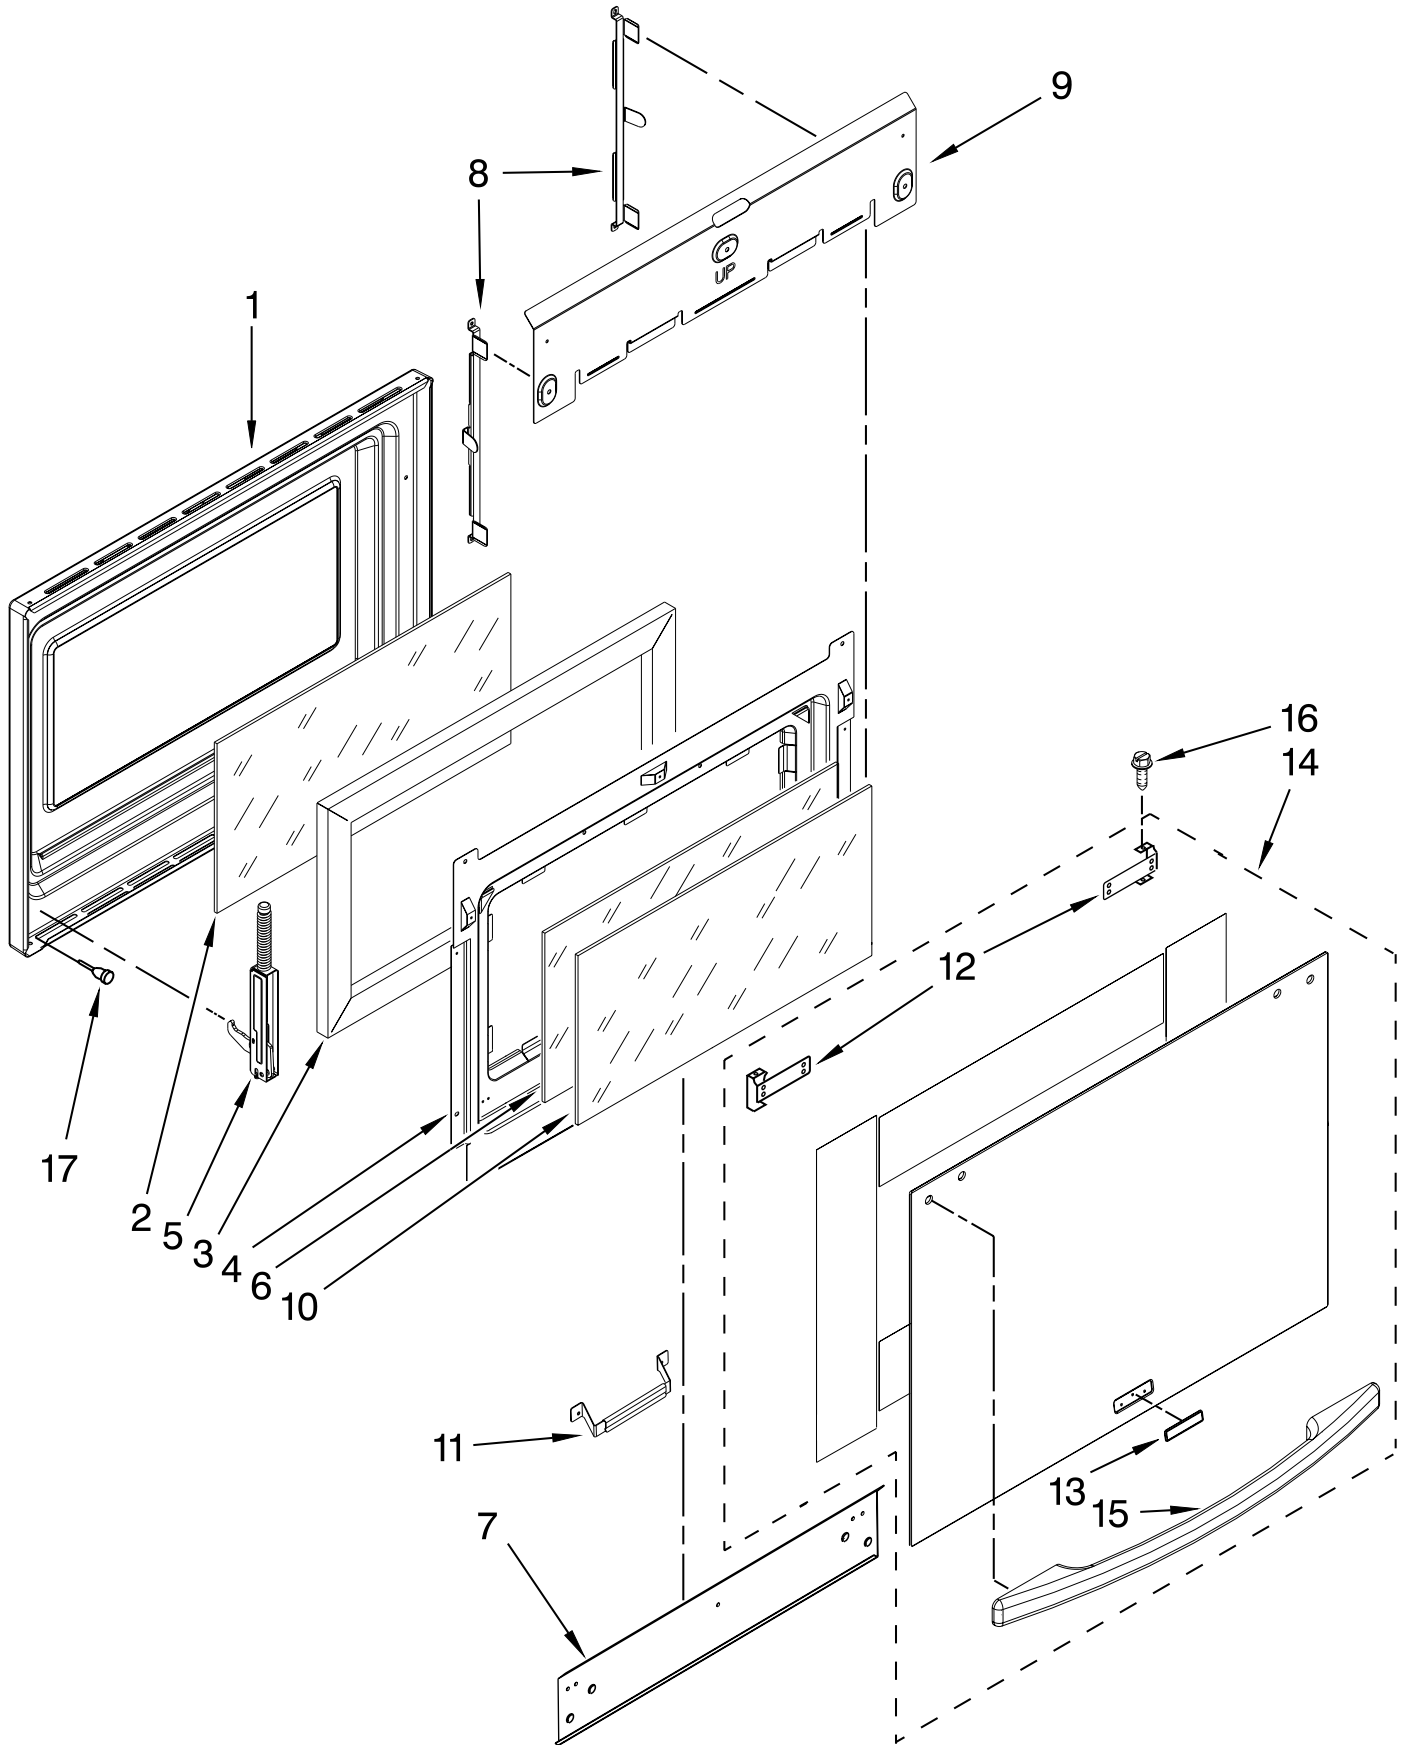

DOOR PARTS

For Models: KESS907SBL02, KESS907SWW02, KESS907SBB02, KESS907SSS02
(Black) (Designer White) (Pure Biscuit) (Stainless)

FOR ORDERING INFORMATION REFER TO PARTS PRICE LIST

DOOR PARTS

For Models: KESS907SBL02, KESS907SWW02, KESS907SBB02, KESS907SSS02
(Black) (Designer White) (Pure Biscuit) (Stainless)

Illus. No.	Part No.	DESCRIPTION
1	9759413	Panel, Door
2	9757706	Glass, Inner
3	4451722	Insulation, Door
4	4457132	Retainer, Glass
5		Hinge, Oven Door
	9760579	Right
	9760580	Left
6	9759225	Glass, Inner
7	4457114	Shield, Heat Bottom
8	9759229	Bracket, Glass Side
9	4457103	Shield, Heat Top
10	9759225	Glass, Inner Door
11	9759230	Bracket, Central
12		Bracket, Handle
	9763497	Right
	9763496	Left
13		Badge
	8304603BL	Black
	8304603WH	White
	8304603BT	Biscuit
	8304603SS	Stainless
14		Assembly, Door Kit
	W10131888	Black
	W10131889	White
	W10131890	Biscuit
	W10155557	Stainless
15		Handle, Door
	8303774BL	Black
	8303774WH	White
	8303774BT	Biscuit
	8303774SS	Stainless
16	3196184	Screw
17	4448520	Bumper, Door