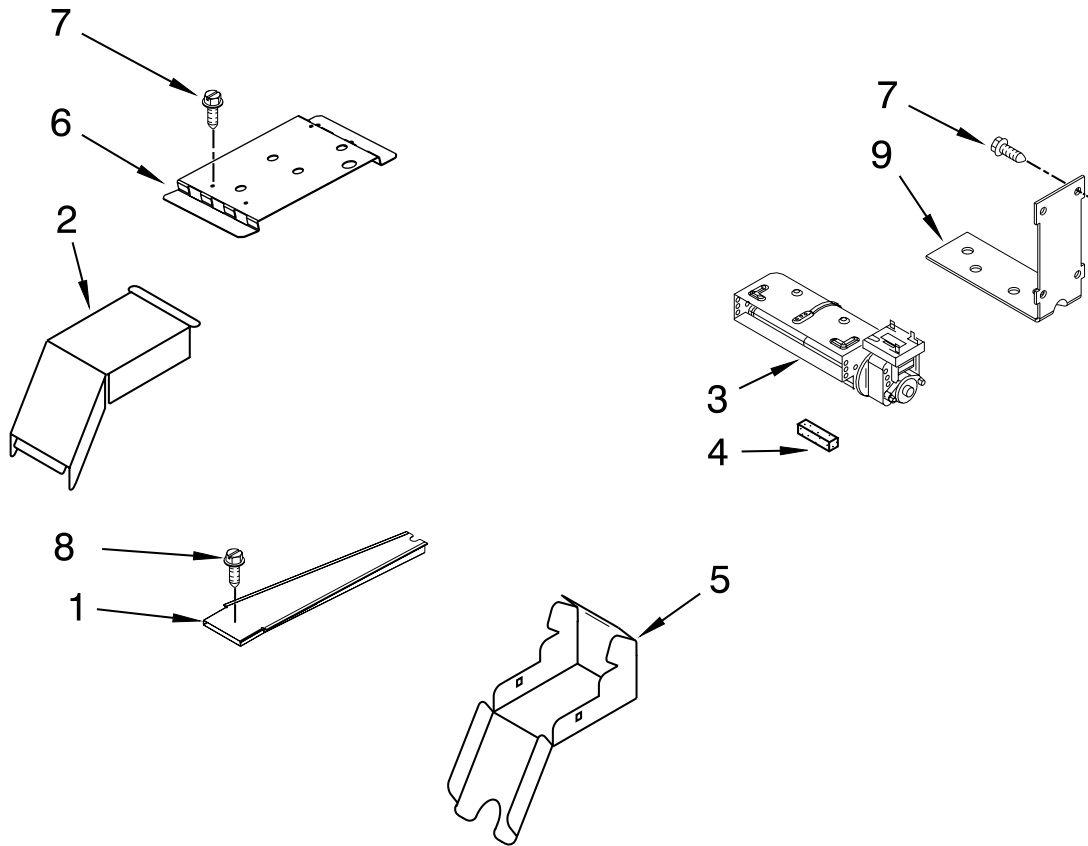

TOP VENTING PARTS

For Models: KESS907SBL02, KESS907SWW02, KESS907SBB02, KESS907SSS02
(Black) (Designer White) (Pure Biscuit) (Stainless)

Illus. No.	Part No.	DESCRIPTION
1	4451759	Vent, Exhaust
2	4455178	Elbow, Vent Top
3	9759320	Blower
4	4451758	Block, Foam
5	4455177	Elbow, Vent Bottom
6	W10143041	Bracket, Terminal Box
7	4449809	Screw
8	4449040	Screw
9	4455352	Bracket, Blower

FOR ORDERING INFORMATION REFER TO PARTS PRICE LIST