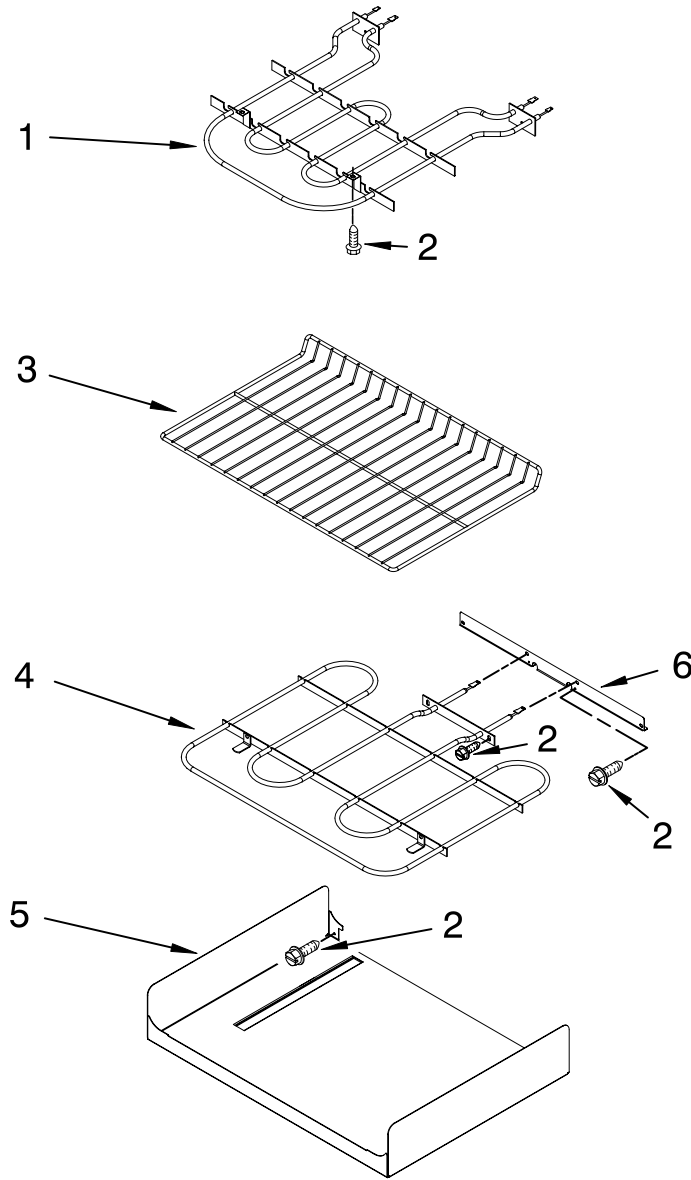

INTERNAL OVEN PARTS

For Models: KESK901SBL04, KESK901SWH04, KESK901SSS04
(Black) (White) (Stainless)

Illus. No.	Part No.	DESCRIPTION

1	9760774	Element, Broil
2	4449154	Screw
3	W10179152	Rack, Oven
4	9760768	Element, Bake
5	4455037	Tray, Hidden Bake
6	4450039	Cover, Bake Tray

FOR ORDERING INFORMATION REFER TO PARTS PRICE LIST