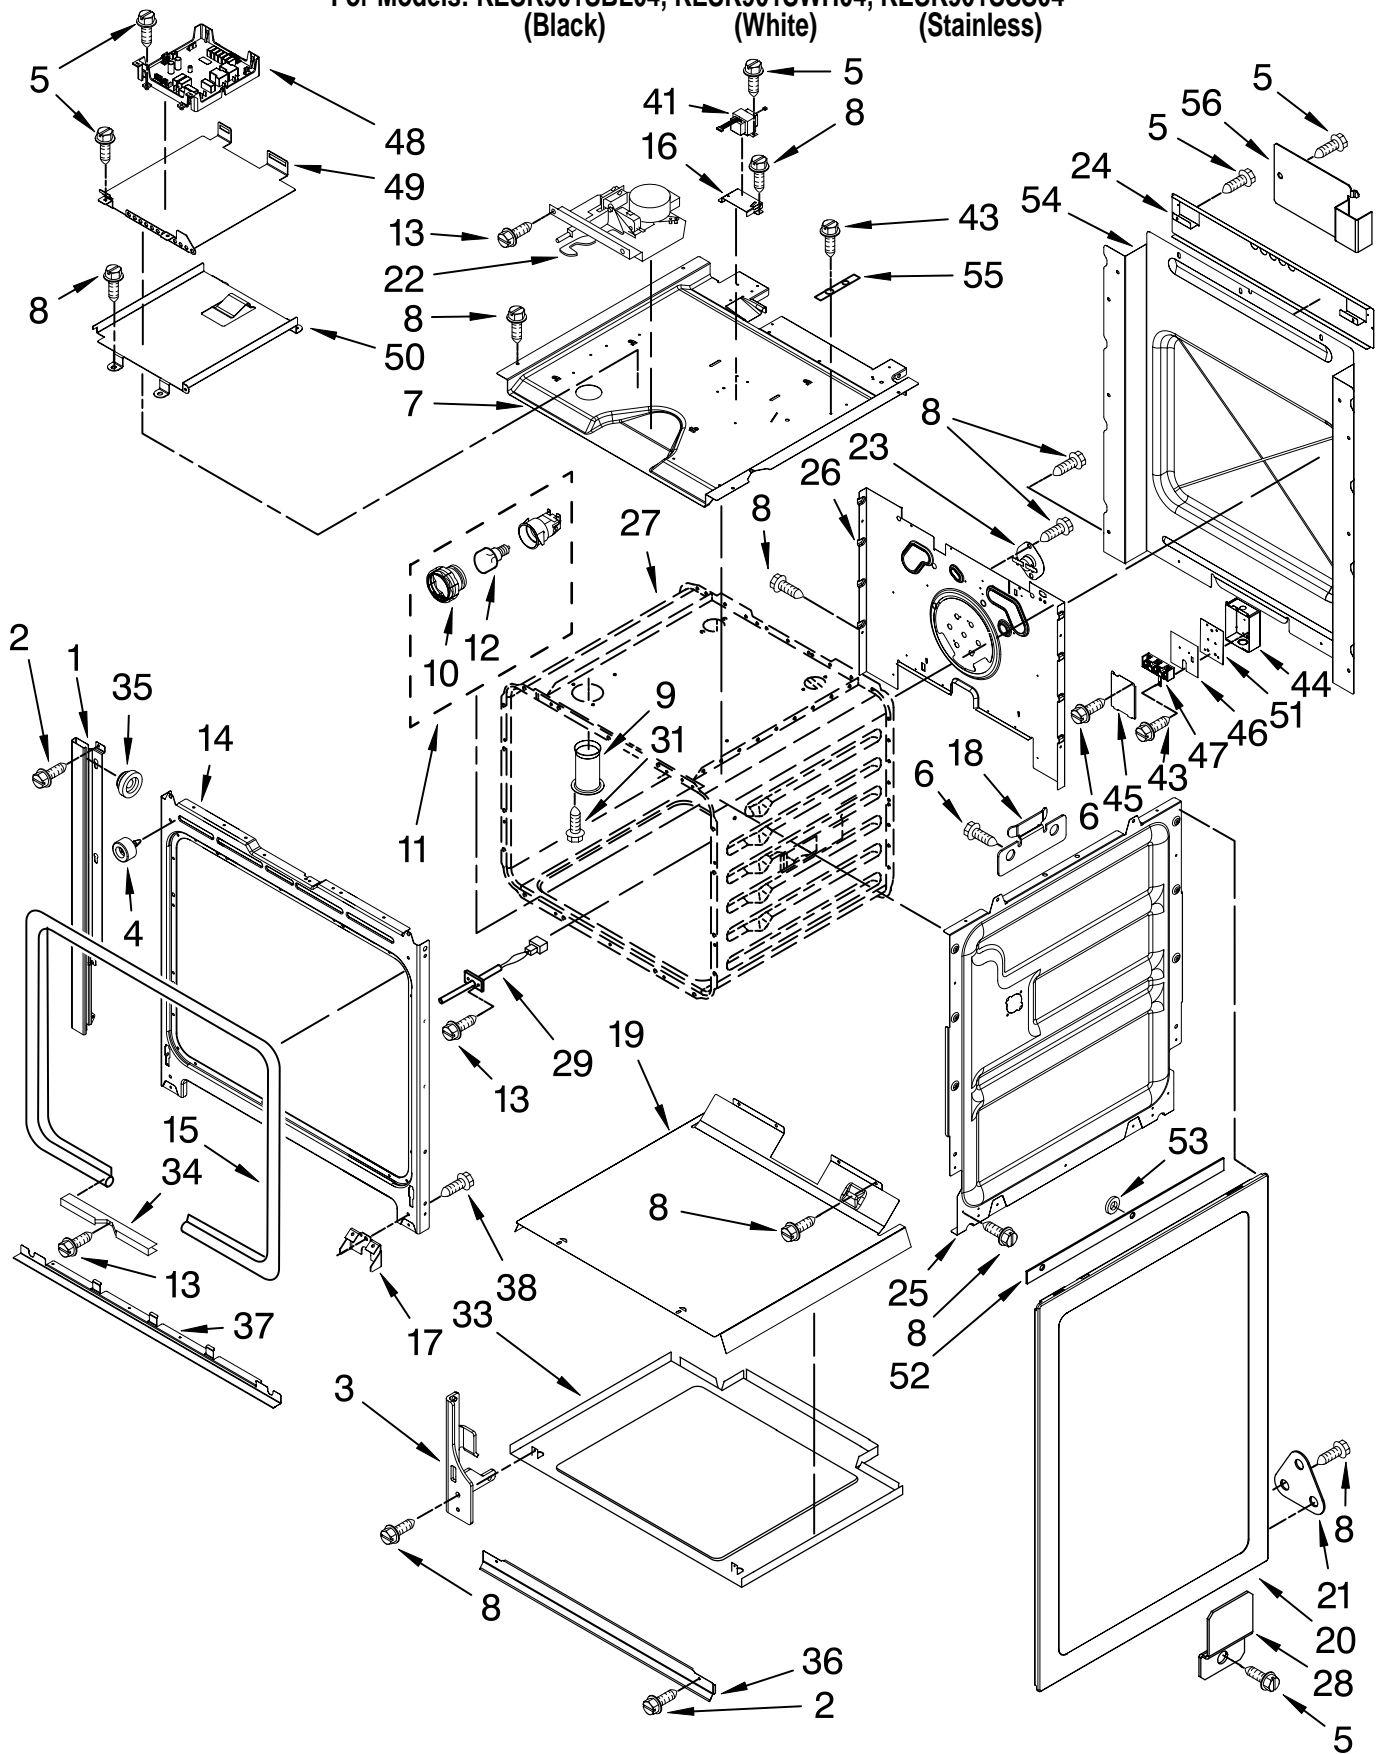

OVEN PARTS

For Models: KESK901SBL04, KESK901SWH04, KESK901SSS04
(Black) (White) (Stainless)

FOR ORDERING INFORMATION REFER TO PARTS PRICE LIST

OVEN PARTS

For Models: KESK901SBL04, KESK901SWH04, KESK901SSS04
(Black) (White) (Stainless)

Illus. No.	Part No.	DESCRIPTION	Illus. No.	Part No.	DESCRIPTION	Illus. No.	Part No.	DESCRIPTION
1		Trim, Side Right	18	9757685	Guide, Side Panel	43	3400080	Screw
	W10109540	Black	19	4451478	Support, Insulation	44	W10165135	Box, Terminal
	W10109570	White	20		Body, Side	45	9757405	Cover, Terminal Box
	W10140548	Stainless		9760723PB	Black/Stainless	46	9759721	Insulator, Terminal Box
		Left		9760723PW	White	47	9761958	Block, Terminal
	W10109490	Black	21	9757461	Bracket, Side Panel	48	W10181438	Appliance, Manager
	W10109520	White	22	9760888	Latch, Motorized	49	W10083460	Slide, GOC
	W10140547	Stainless	23	9759242	Thermostat	50	9756454	Bracket, Appliance Manager
2	3400832	Screw	24	9757811	Brace, Side Panel	51	9759884	Insulation
3		Hinge Receiver	25	4455641	Side, Chassis	52	9759722	Insulation, Body Side
	4455606	Right	26	9759761	Back, Chassis	53	9760481	Washer
	4455605	Left	27		Liner, Oven (Not Serviceable)	54	9758583	Cover, Back
4	W10105790	Bumper, Door (2)	28	9759890	Clip, Side Panel	55	9759885	Pad, Insulation(2)
5	3196537	Screw	29	W10131825	Sensor	56	9759945	Standoff, Rear
6	3196160	Screw	31	3196176	Screw			
7	8303099	Top Chassis	33	9759713	Base, Chassis			
8	4449809	Screw	34	4448933	Retainer, Gasket			
9	4452158	Tube, Vent	35	4448444	Grommet, Mounting Rail			
10	W10067870	Lens, Light (2)			Vent, Bottom Upper			
11	W10009930	Oven Light, Assembly (2)	36		Black			
12	4452166	Bulb, Light (2)		W10116899	White			
13	4449154	Screw		W10116897	White			
14	W10115831	Frame, Front		W10160347	Stainless			
15	W10074200	Gasket, Door	37		Vent, Bottom Lower			
16	9757829	Bracket, Transformer		W10104890	Black			
17	4452152	Bracket, Mounting		W10104910	White			
				W10140546	Stainless			
			38	4449743	Screw			
			41	W10111628	Transformer, Control			

**FOLLOWING PARTS
NOT ILLUSTRATED**

INSULATION

9756817 Insulation, Wrap
9756470 Insulation, Back