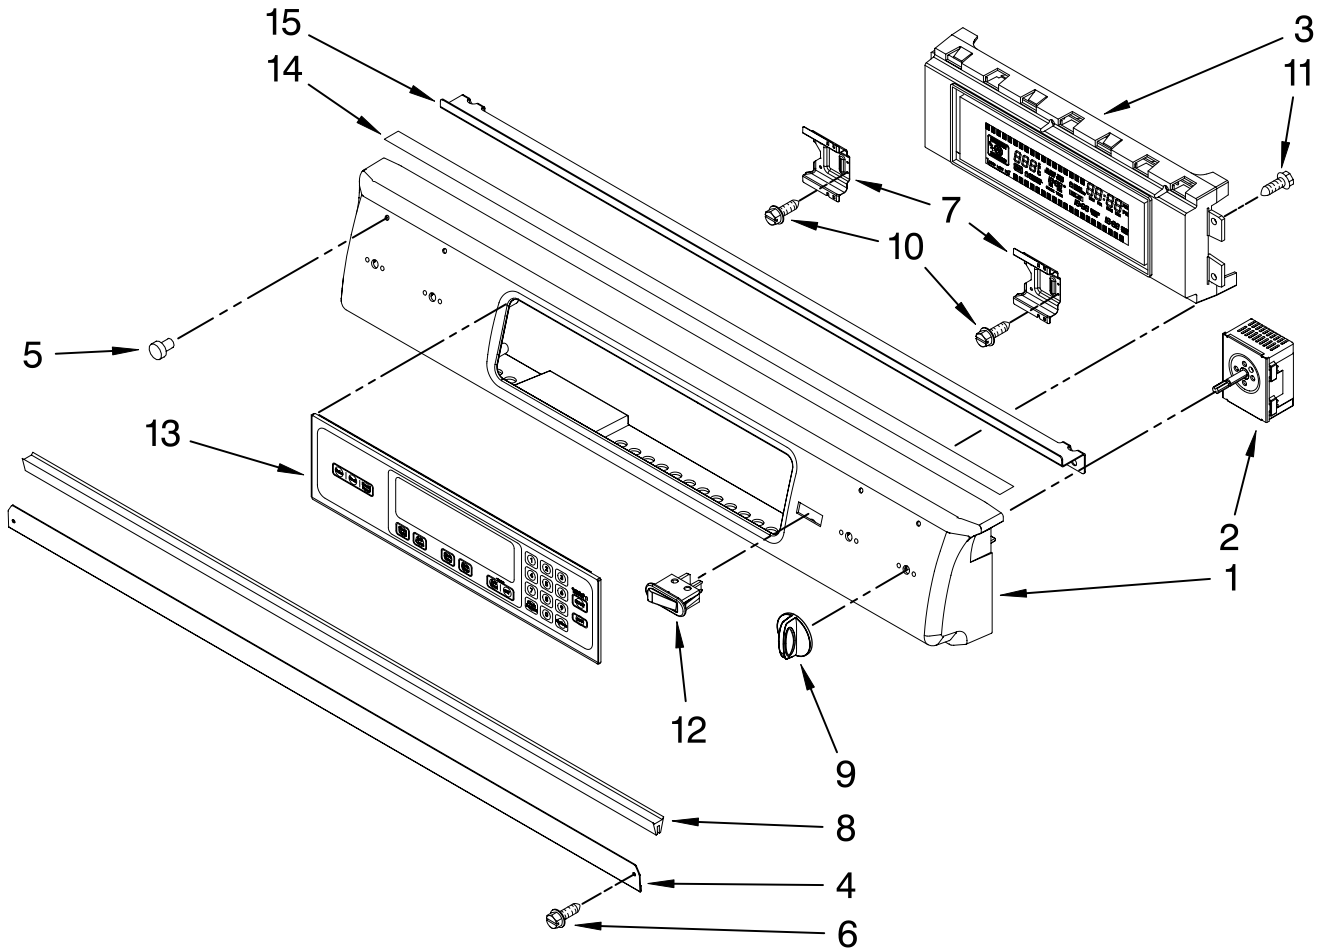

CONTROL PANEL PARTS

For Models: KESK901SBL04, KESK901SWH04, KESK901SSS04
(Black) (White) (Stainless)

Illus. No.	Part No.	DESCRIPTION
1		Control Panel
	W10190660	Black
	W10117047	White
	W10156275	Stainless
2		Switch, Infinite
	4454539	LR
	4454540	RF
	4454541	RR
	4456027	LF
3	W10181442	Control, Electric
4	W10105370	Shield, Console Vent
5	3196068	Lens, Indicator (2)
6	3196160	Screw

Illus. No.	Part No.	DESCRIPTION
7	9761745	Bracket, Thermostat (2)
8	W10116195	Gasket, Vent Shield
9		Knob
	W10130380	Black
	W10130381	White
	W10156263	Stainless
		LR,LF,RR
	W10130377	Black
	W10130378	White
	W10156264	Stainless

Illus. No.	Part No.	DESCRIPTION
10	3196537	Screw
11	9780271	Screw
12		Switch, Simmer
	W10163899	Black & Stainless
	W10163901	White
13	9761565	Membrane, Switch
14	W10110246	Gasket, Console
15	W10117524	Bracket, Gasket

FOR ORDERING INFORMATION REFER TO PARTS PRICE LIST