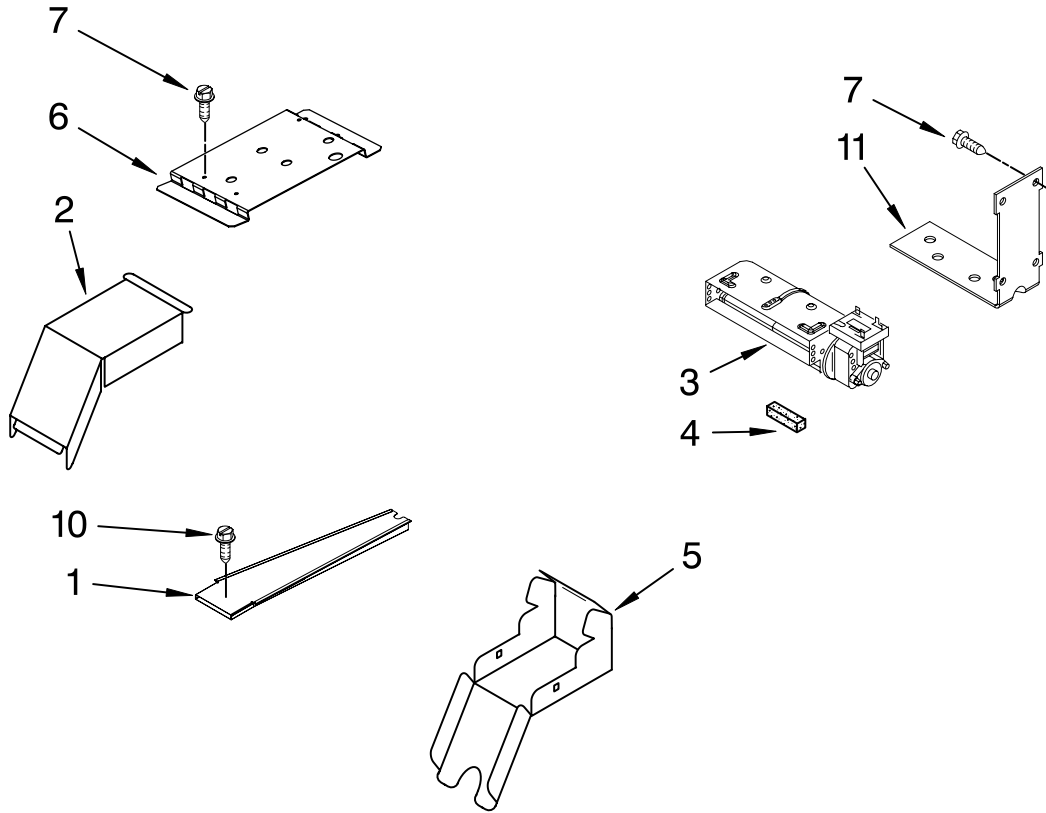

TOP VENTING PARTS

For Models: KESK901SBL04, KESK901SWH04, KESK901SSS04
(Black) (White) (Stainless)

Illus. No.	Part No.	DESCRIPTION

1	4451759	Vent, Exhaust
2	4455178	Elbow, Vent Top
3	9759320	Blower
4	4451758	Block, Foam
5	4455177	Elbow, Vent Bottom
6	W10143041	Bracket, Terminal Box
7	4449809	Screw (2)
10	4449040	Screw
11	4455352	Bracket, Blower

FOR ORDERING INFORMATION REFER TO PARTS PRICE LIST