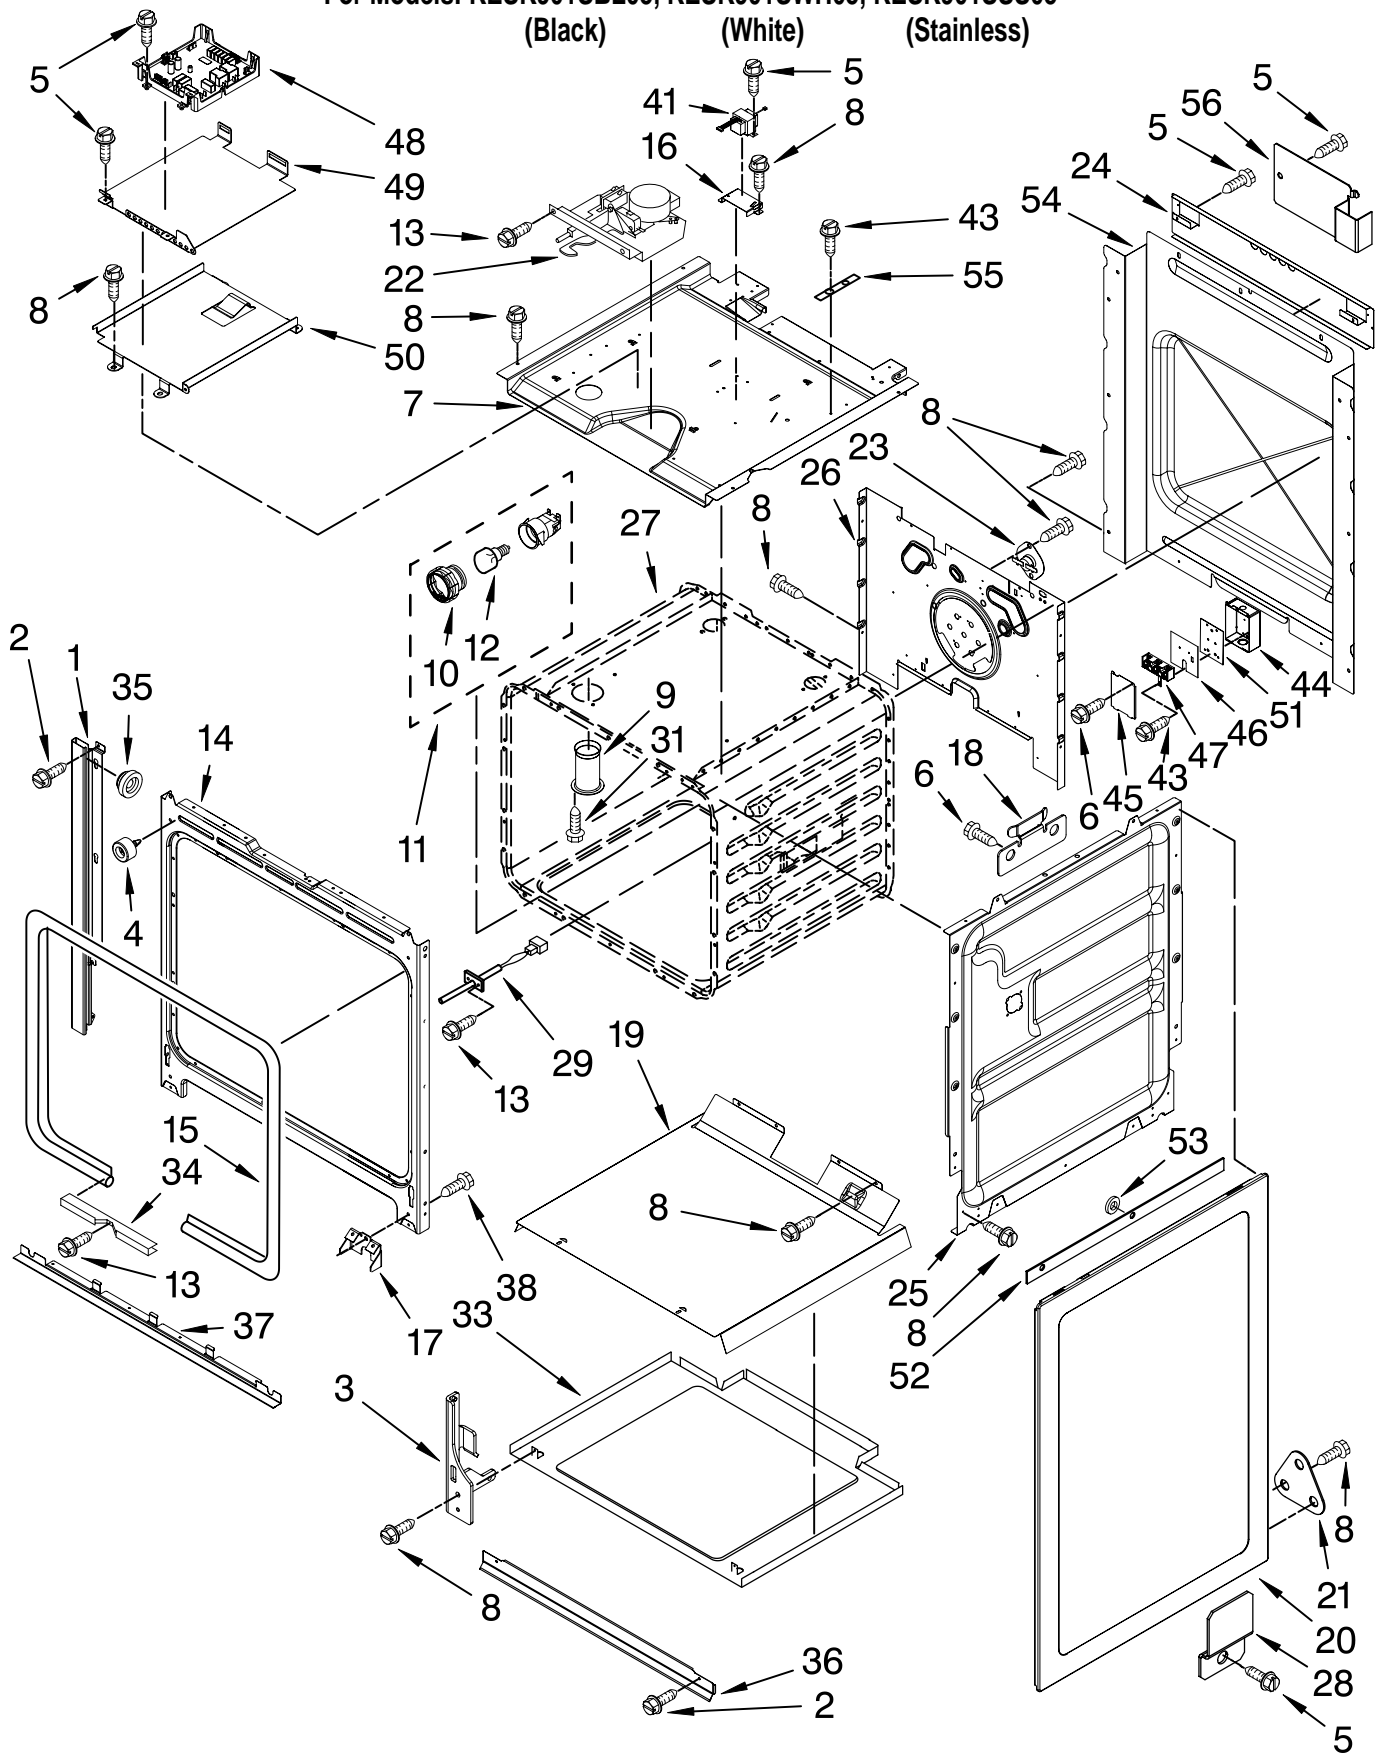

OVEN PARTS

For Models: KESK901SBL05, KESK901SWH05, KESK901SSS05

(Black)

(White)

(Stainless)

FOR ORDERING INFORMATION REFER TO PARTS PRICE LIST

OVEN PARTS

For Models: KESK901SBL05, KESK901SWH05, KESK901SSS05

(Black)

(White)

(Stainless)

Illus. No.	Part No.	DESCRIPTION	Illus. No.	Part No.	DESCRIPTION	Illus. No.	Part No.	DESCRIPTION
1		Trim, Side Right	20		Body, Side	38	4449743	Screw
	W10109540	Black		9760723PB	Black/Stainless	41	W10111628	Transformer, Control
	W10109570	White		9760723PW	White	43	3400080	Screw
	W10140548	Stainless	21	9757461	Bracket, Side Panel	44	W10165135	Box, Terminal
		Left	22	9760888	Latch, Motorized	45	9757405	Cover, Terminal Box
	W10109490	Black	23	9759242	Thermostat	46	9759721	Insulator, Terminal Box
	W10109520	White	24	9757811	Brace, Side Panel	47	9761958	Block, Terminal
	W10140547	Stainless	25	4455641	Side, Chassis	48	W10181438	Appliance, Manager
2	3400832	Screw	26	9759761	Back, Chassis	49	W10083460	Slide, GOC
3		Hinge Receiver	27		Liner, Oven (Not Serviceable)	50	9756454	Bracket, Appliance Manager
	4455606	Right	28	9759890	Clip, Side Panel	51	9759884	Insulation
	4455605	Left	29	W10131825	Sensor	52	9759722	Insulation, Body Side
4	W10105790	Bumper, Door (2)	31	3196176	Screw	53	9760481	Washer
5	3196537	Screw	33	9759713	Base, Chassis	54	9758583	Cover, Back
6	3196160	Screw	34	4448933	Retainer, Gasket	55	9759885	Pad, Insulation(2)
7	8303099	Top Chassis	35	4448444	Grommet, Mounting Rail	56	9759945	Standoff, Rear
8	4449809	Screw			Vent, Bottom Upper			
9	4452158	Tube, Vent	36					
10	W10067870	Lens, Light (2)		W10116899	Black			
11	W10009930	Oven Light, Assembly (2)		W10116897	White			
12	4452166	Bulb, Light (2)		W10160347	Stainless			
13	4449154	Screw	37		Vent, Bottom Lower			
14	W10115831	Frame, Front		W10153486	Black			
15	W10074200	Gasket, Door		W10153488	White			
16	9757829	Bracket, Transformer		W10154789	Stainless			
17	4452152	Bracket, Mounting						
18	9757685	Guide, Side Panel						
19	4451478	Support, Insulation						

**FOLLOWING PARTS
NOT ILLUSTRATED**

INSULATION

9756817 Insulation, Wrap
9756470 Insulation, Back