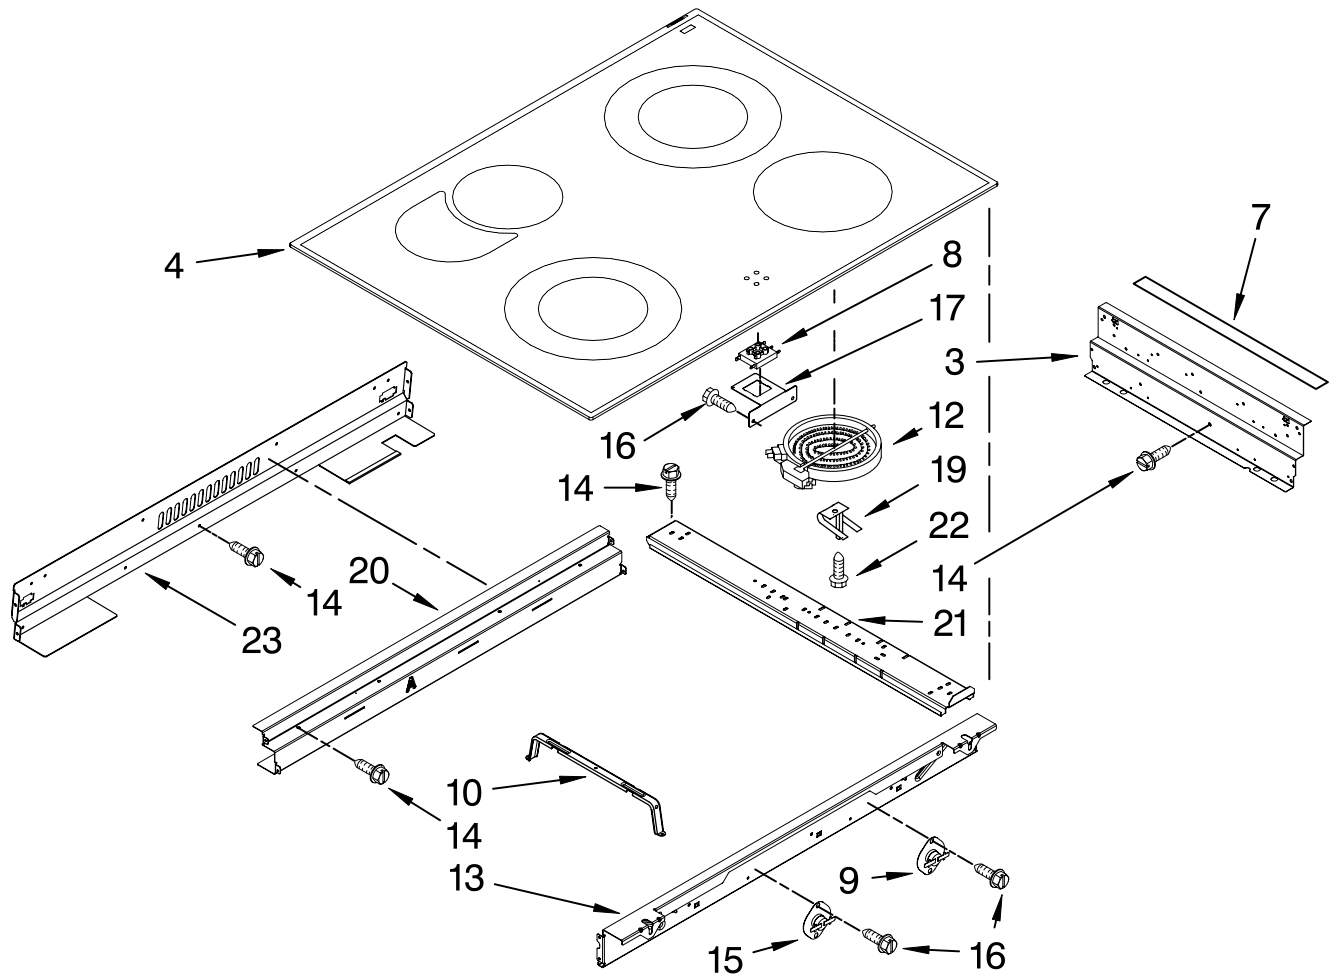

KitchenAid® **COOKTOP PARTS**
For Models: KESK901SBL05, KESK901SWH05, KESK901SSS05
(Black) (White) (Stainless)

30" SLIDE-IN
ELECTRIC OVEN
THERMAL OVEN

FOR ORDERING INFORMATION REFER TO PARTS PRICE LIST

COOKTOP PARTS

For Models: KESK901SBL05, KESK901SWH05, KESK901SSS05

(Black)

(White)

(Stainless)

Illus. No.	Part No.	DESCRIPTION
1		Literature Parts
	W10118260	Installation Instructions
	W10190622	Use & Care Guide
	W10189732	Tech Sheet
	9763467	Easy Set Guide
	9757680	Anti-Tip Instructions
		Safe Cooking Tips
	9762761	English
	W10065852	French
3	9761422	Frame, Cooktop Side
4		Cooktop
	W10109850	Black/Stainless
	W10109860	White
7	W10076030	Gasket (2)
8	8523739	Light, Indicator
9	9759944	Thermostat
10	9756821	Support, Wiring
12		Element, Surface
	8523697	LR
	8523696	RF
	8523694	RR
	4453909	LF
13	9761423	Frame, Cooktop Front
14	3196537	Screw
15	341196	Thermostat
16	3196160	Screw
17	9758799	Bracket, Indicator Lamp
19	9759094	Spring, Locator
20	9761768	Frame, Cooktop Rear
21	9763517	Rail, Element (3)
22	246119	Screw
23	9761724	Cover, Cooktop Rear