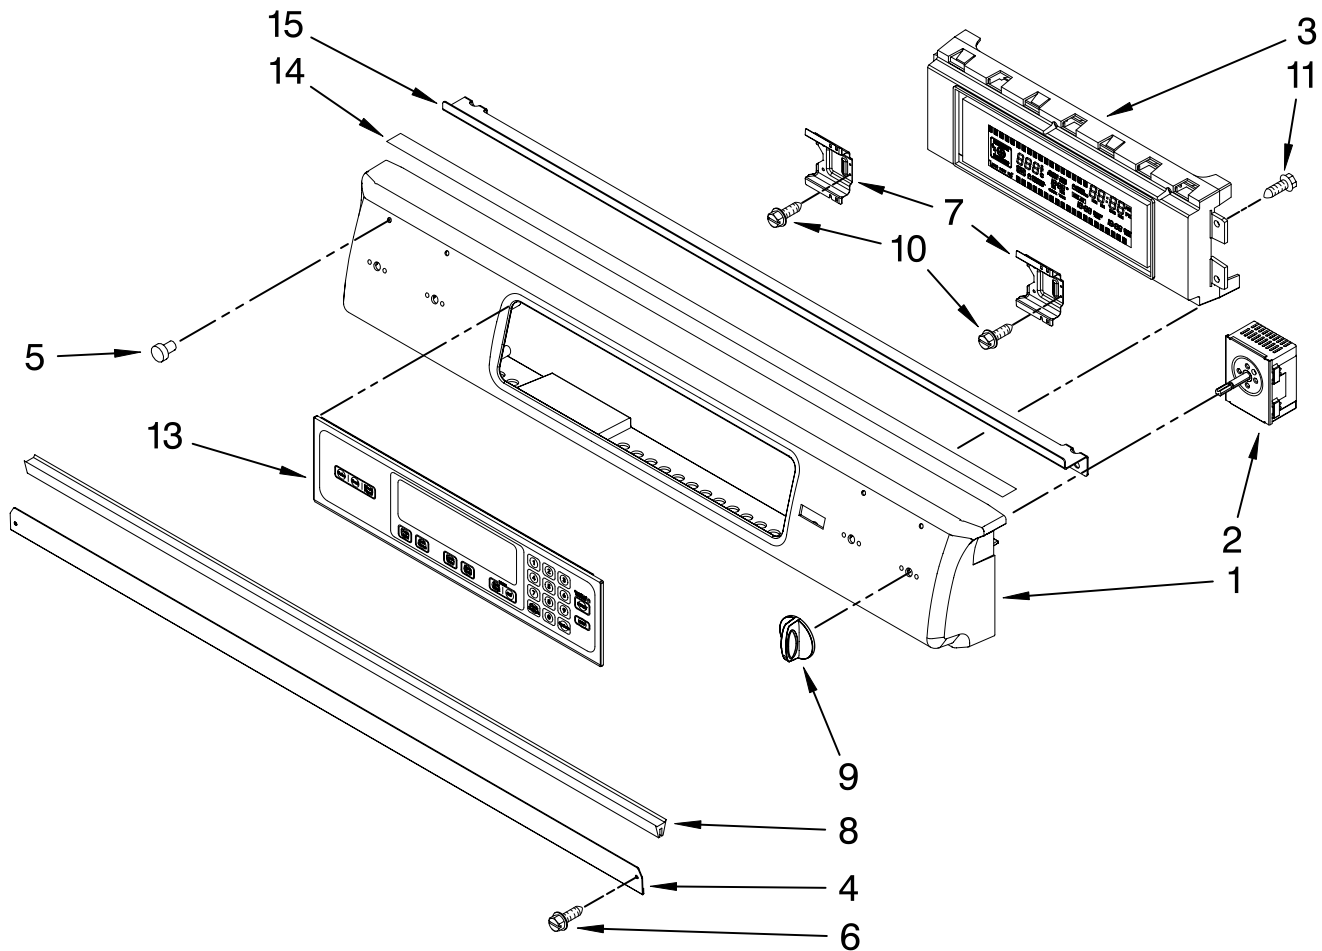

CONTROL PANEL PARTS

For Models: KESK901SBL05, KESK901SWH05, KESK901SSS05
(Black) (White) (Stainless)

Illus. No.	Part No.	DESCRIPTION
1		Control Panel
	W10190660	Black
	W10117047	White
	W10156275	Stainless
2		Switch, Infinite
	4454539	LR
	4454540	RF
	4454541	RR
	4456027	LF
3	W10206374	Control, Electric

Illus. No.	Part No.	DESCRIPTION
4	W10105370	Shield, Console Vent
5	3196068	Lens, Indictor (2)
6	3196160	Screw
7	9761745	Bracket, Thermostat (2)
8	W10116195	Gasket, Vent Shield

Illus. No.	Part No.	DESCRIPTION
9		Knob RF
	W10193267	Black
	W10193265	White
	W10156263	Stainless LR,LF,RR
	W10193271	Black
	W10193269	White
	W10156264	Stainless
10	3196537	Screw
11	9780271	Screw
13	9761565	Membrane, Switch
14	W10110246	Gasket, Console
15	W10117524	Bracket, Gasket

FOR ORDERING INFORMATION REFER TO PARTS PRICE LIST