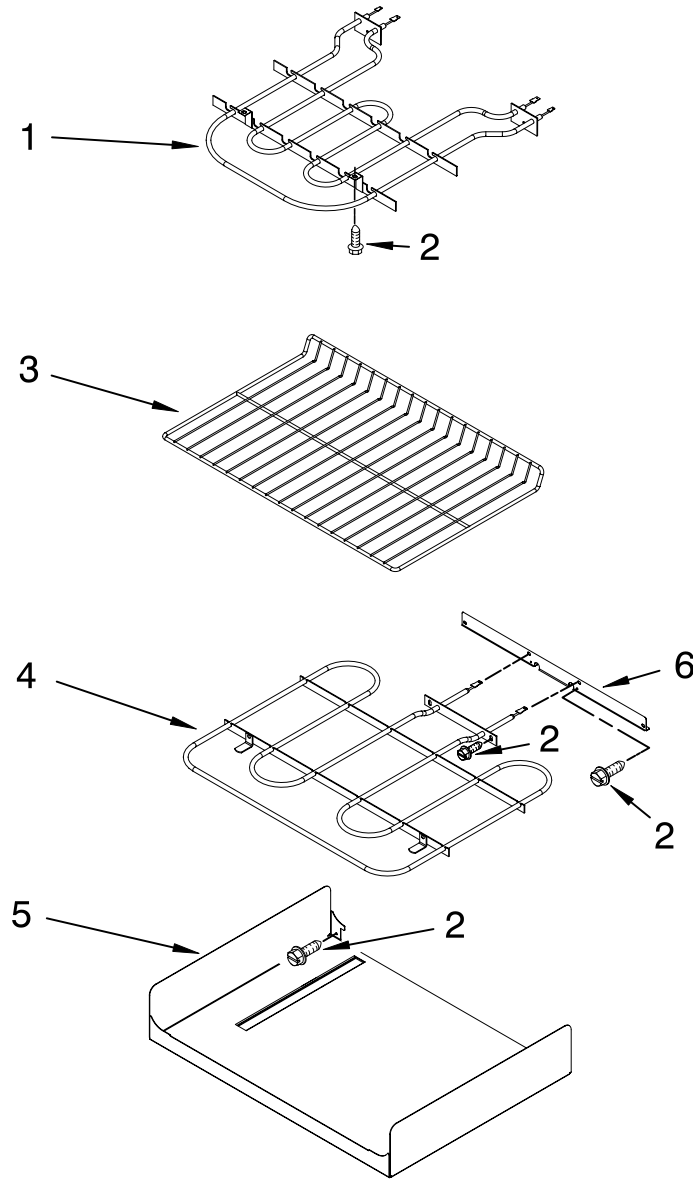

INTERNAL OVEN PARTS

For Models: KESK901SBL05, KESK901SWH05, KESK901SSS05
(Black) (White) (Stainless)

Illus. No.	Part No.	DESCRIPTION
1	9760774	Element, Broil
2	4449154	Screw
3	W10179152	Rack, Oven
4	9760768	Element, Bake
5	4455037	Tray, Hidden Bake
6	4450039	Cover, Bake Tray

FOR ORDERING INFORMATION REFER TO PARTS PRICE LIST