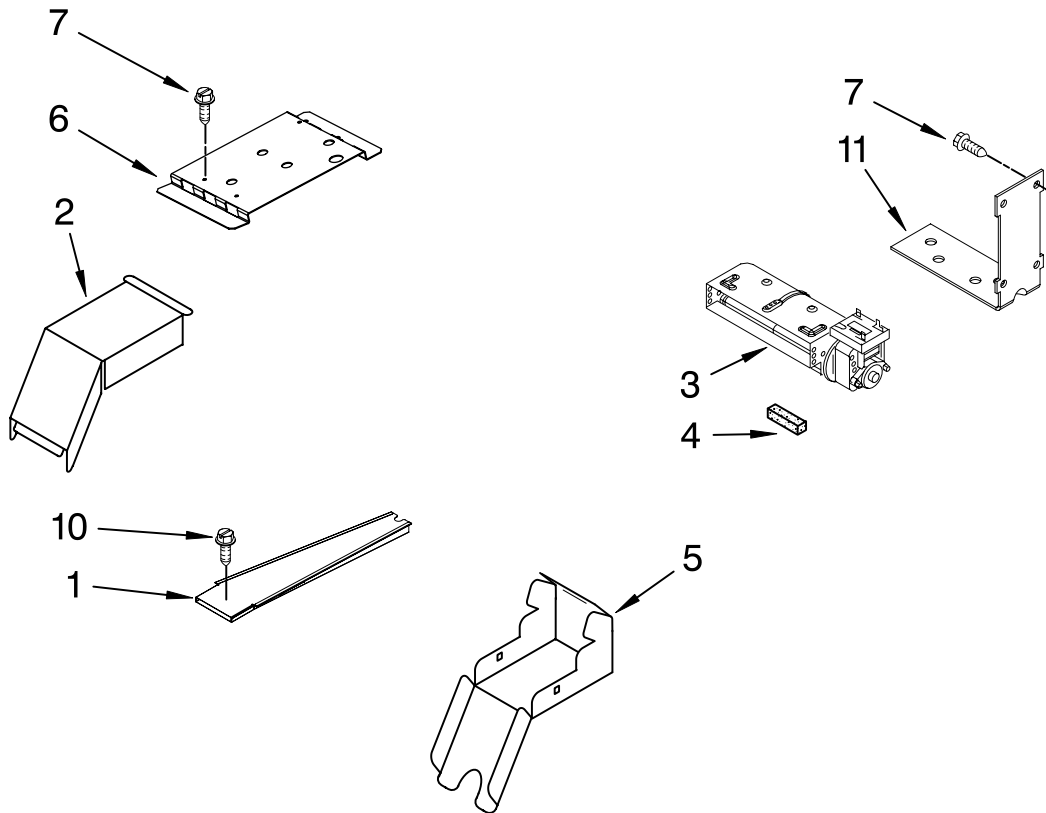

TOP VENTING PARTS

For Models: KESK901SBL05, KESK901SWH05, KESK901SSS05
(Black) (White) (Stainless)

Illus. No.	Part No.	DESCRIPTION
1	4451759	Vent, Exhaust
2	4455178	Elbow, Vent Top
3	9759320	Blower
4	4451758	Block, Foam
5	4455177	Elbow, Vent Bottom
6	W10143041	Bracket, Terminal Box
7	4449809	Screw (2)
10	4449040	Screw
11	4455352	Bracket, Blower

FOR ORDERING INFORMATION REFER TO PARTS PRICE LIST