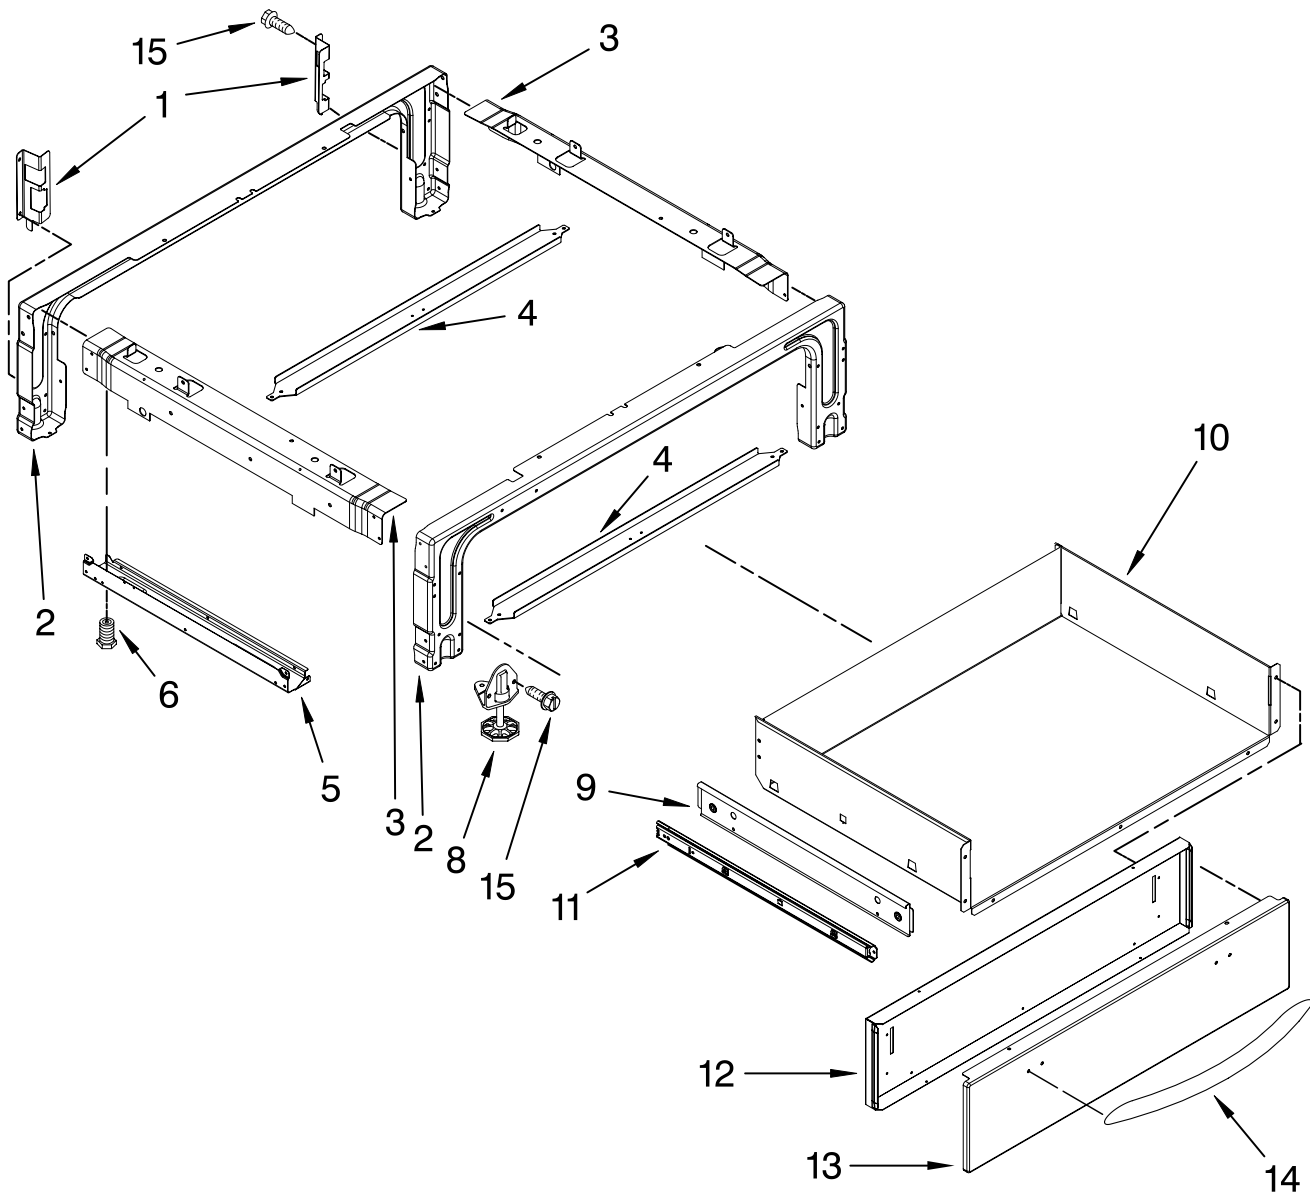

DOOR PARTS

For Models: KESK901SBL05, KESK901SWH05, KESK901SSS05
 (Black) (White) (Stainless)

Illus. No.	Part No.	DESCRIPTION
1	9759413	Panel, Door
2	9757706	Glass, Inner
3	4451722	Insulation, Door
4	4457132	Retainer, Glass
5		Hinge, Oven Door
	9760579	Right
	9760580	Left
6	9759225	Glass, Inner
7	4457114	Shield, Heat Bottom
8	9759229	Bracket, Glass Side
9	4457104	Shield, Heat Top
10	9759225	Glass, Inner Door
11	9759230	Bracket, Central
12		Bracket, Handle
	9763497	Right
	9763496	Left
13		Badge
	8304603BL	Black
	8304603WH	White
	8304603SS	Stainless
14		Assembly, Door Kit
	W10131888	Black
	W10131889	White
	W10155557	Stainless
15		Handle, Door
	8303774BL	Black
	8303774WH	White
	8303774SS	Stainless
16	3196184	Screw
19	4448520	Bumper, Door

FOR ORDERING INFORMATION REFER TO PARTS PRICE LIST

DRAWER PARTS

For Models: KESK901SBL05, KESK901SWH05, KESK901SSS05
(Black) (White) (Stainless)

Illus. No.	Part No.	DESCRIPTION
1		Support, Drawer Rail
	9757687	Right
	9757686	Left
2	9763501BL	Support, Front & Rear
3		Brace, Drawer
	4453720	Right
	4453721	Left
4	9759943	Brace, Base Front

Illus. No.	Part No.	DESCRIPTION
5		Side, Base
	9759953	Right
	9759954	Left
6	W10058460	Foot
8	3196037	Foot Assembly
9	9756673	Guide, Roller (2)
10	9757806	Drawer
11		Drawer Slide
	9756836	Right
	9756838	Left