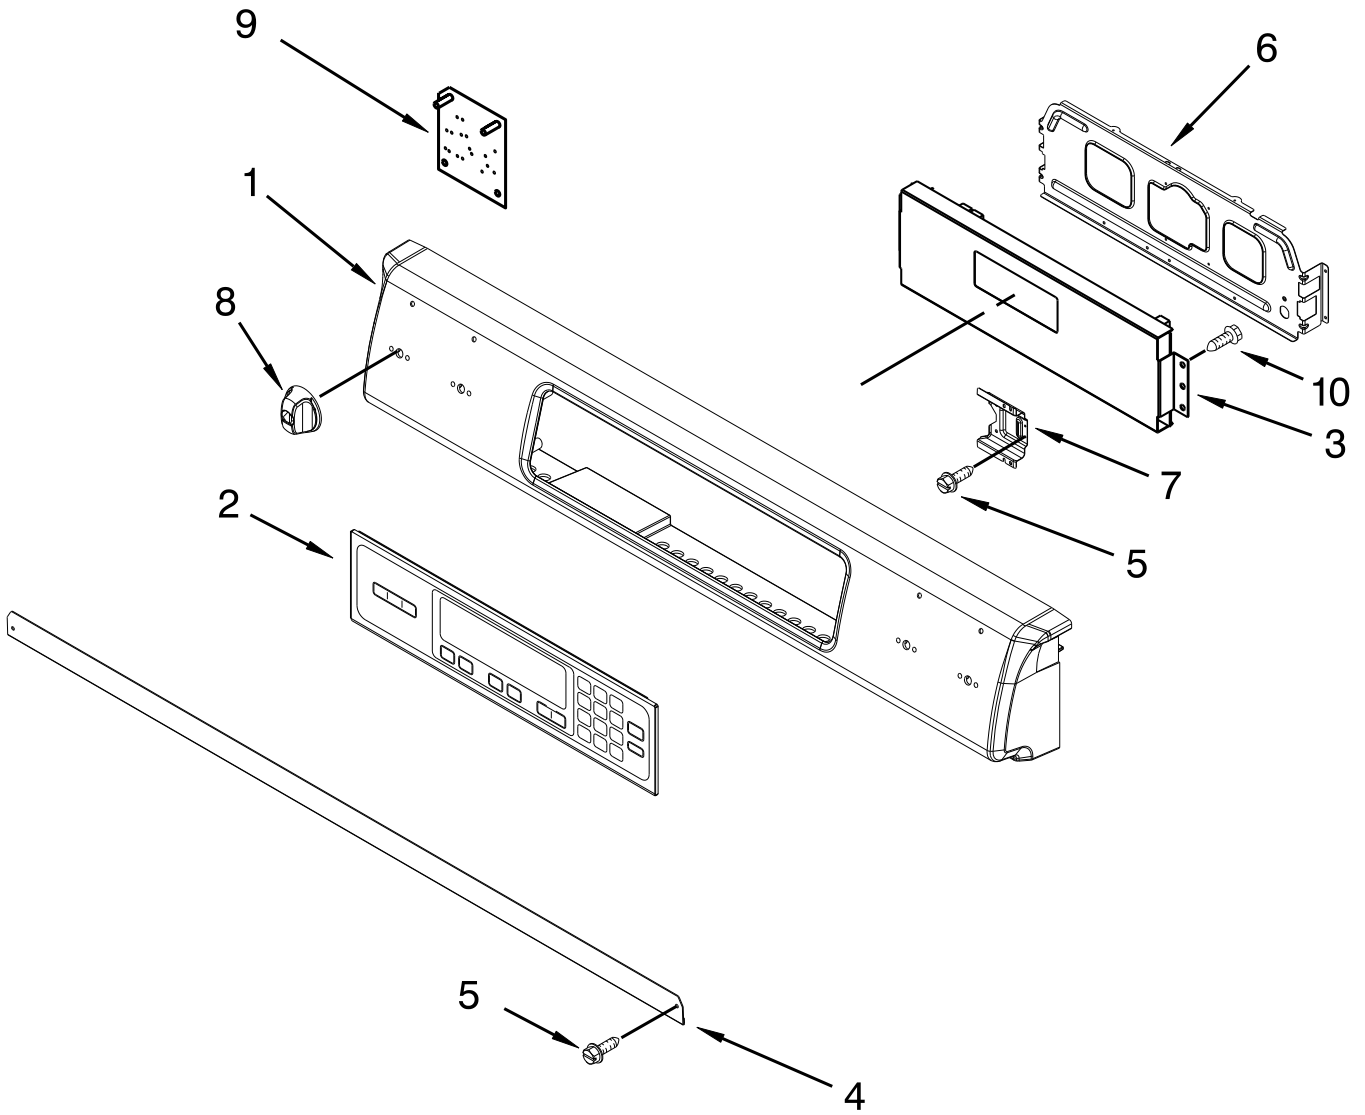

CONTROL PANEL PARTS

CONTROL PANEL PARTS

<u>Illus.</u> <u>No.</u>	<u>Part No.</u>	<u>Description</u>	<u>Illus.</u> <u>No.</u>	<u>Part No.</u>	<u>Description</u>	<u>Illus.</u> <u>No.</u>	<u>Part No.</u>	<u>Description</u>
1		Control Panel	5	3196537	Screw	9	9758080	Module, Spark
	W10117036	Black	6	9757409	Support, Gas Valve	10	9780271	Screw
	W10117038	White	7	9761745	Bracket, TST			
	W10156273	Stainless	8		Knob, Burner			
2	9761565	Switch, Membrane		W10193275	Black			
3	9762793	Control, Interface		W10193273	White			
4	W10105370	Shield, Console Vent		W10156265	Stainless