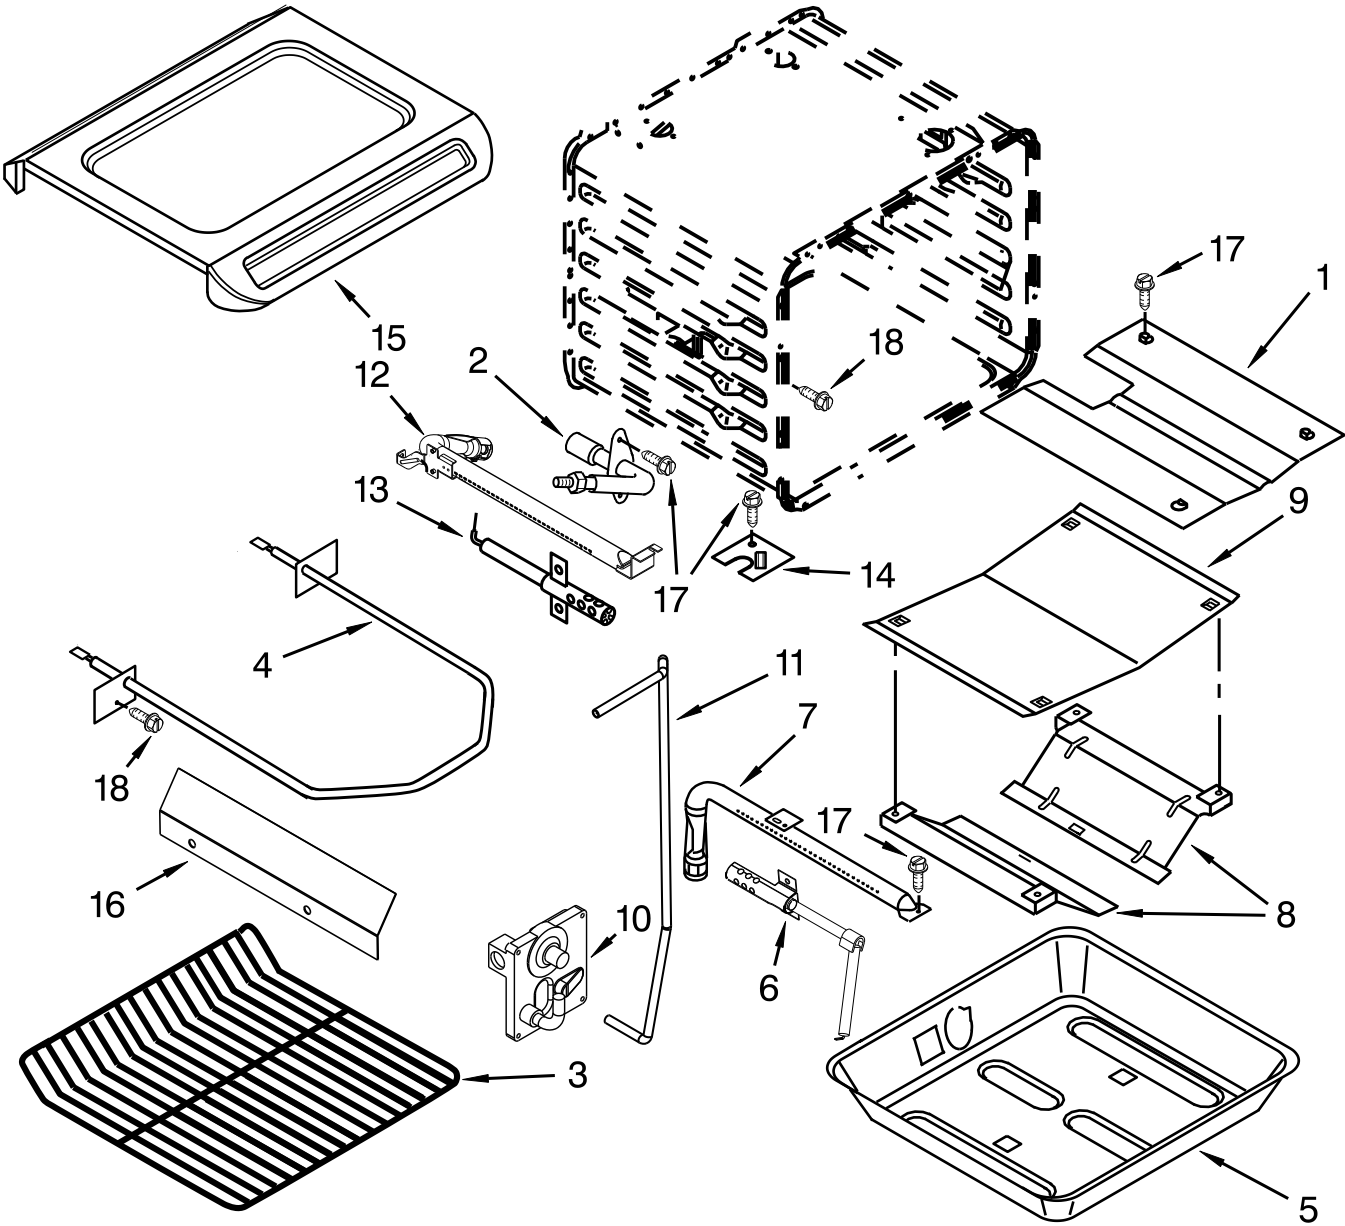

INTERNAL OVEN PARTS

INTERNAL OVEN PARTS

<u>Illus.</u> <u>No.</u>	<u>Part No.</u>	<u>Description</u>	<u>Illus.</u> <u>No.</u>	<u>Part No.</u>	<u>Description</u>	<u>Illus.</u> <u>No.</u>	<u>Part No.</u>	<u>Description</u>
1	9752980	Shield, Broiler Flame	8	9752737	Shield, Oven	16	W10153101	Diverter, Air
2	9757779	Fitting, Broiler	9	4453984	Shield, Bake Flame	17	3196176	Screw
3	W10179152	Rack, Oven	10	9763716	Assembly, Valve	18	4449154	Screw
4	W10207402	Element, Broil	11	9756831	Tube, Broil			
5	W10145744	Support, Bake Pan	12	W10111219	Burner, Broil			
6	9760229	Electrode, Bake Burner	13	8054129	Electrode, Broil			
7	9760228	Burner, Bake Log	14	4454009	Cover, Ignitor			
			15	W10272546	Bottom, Oven