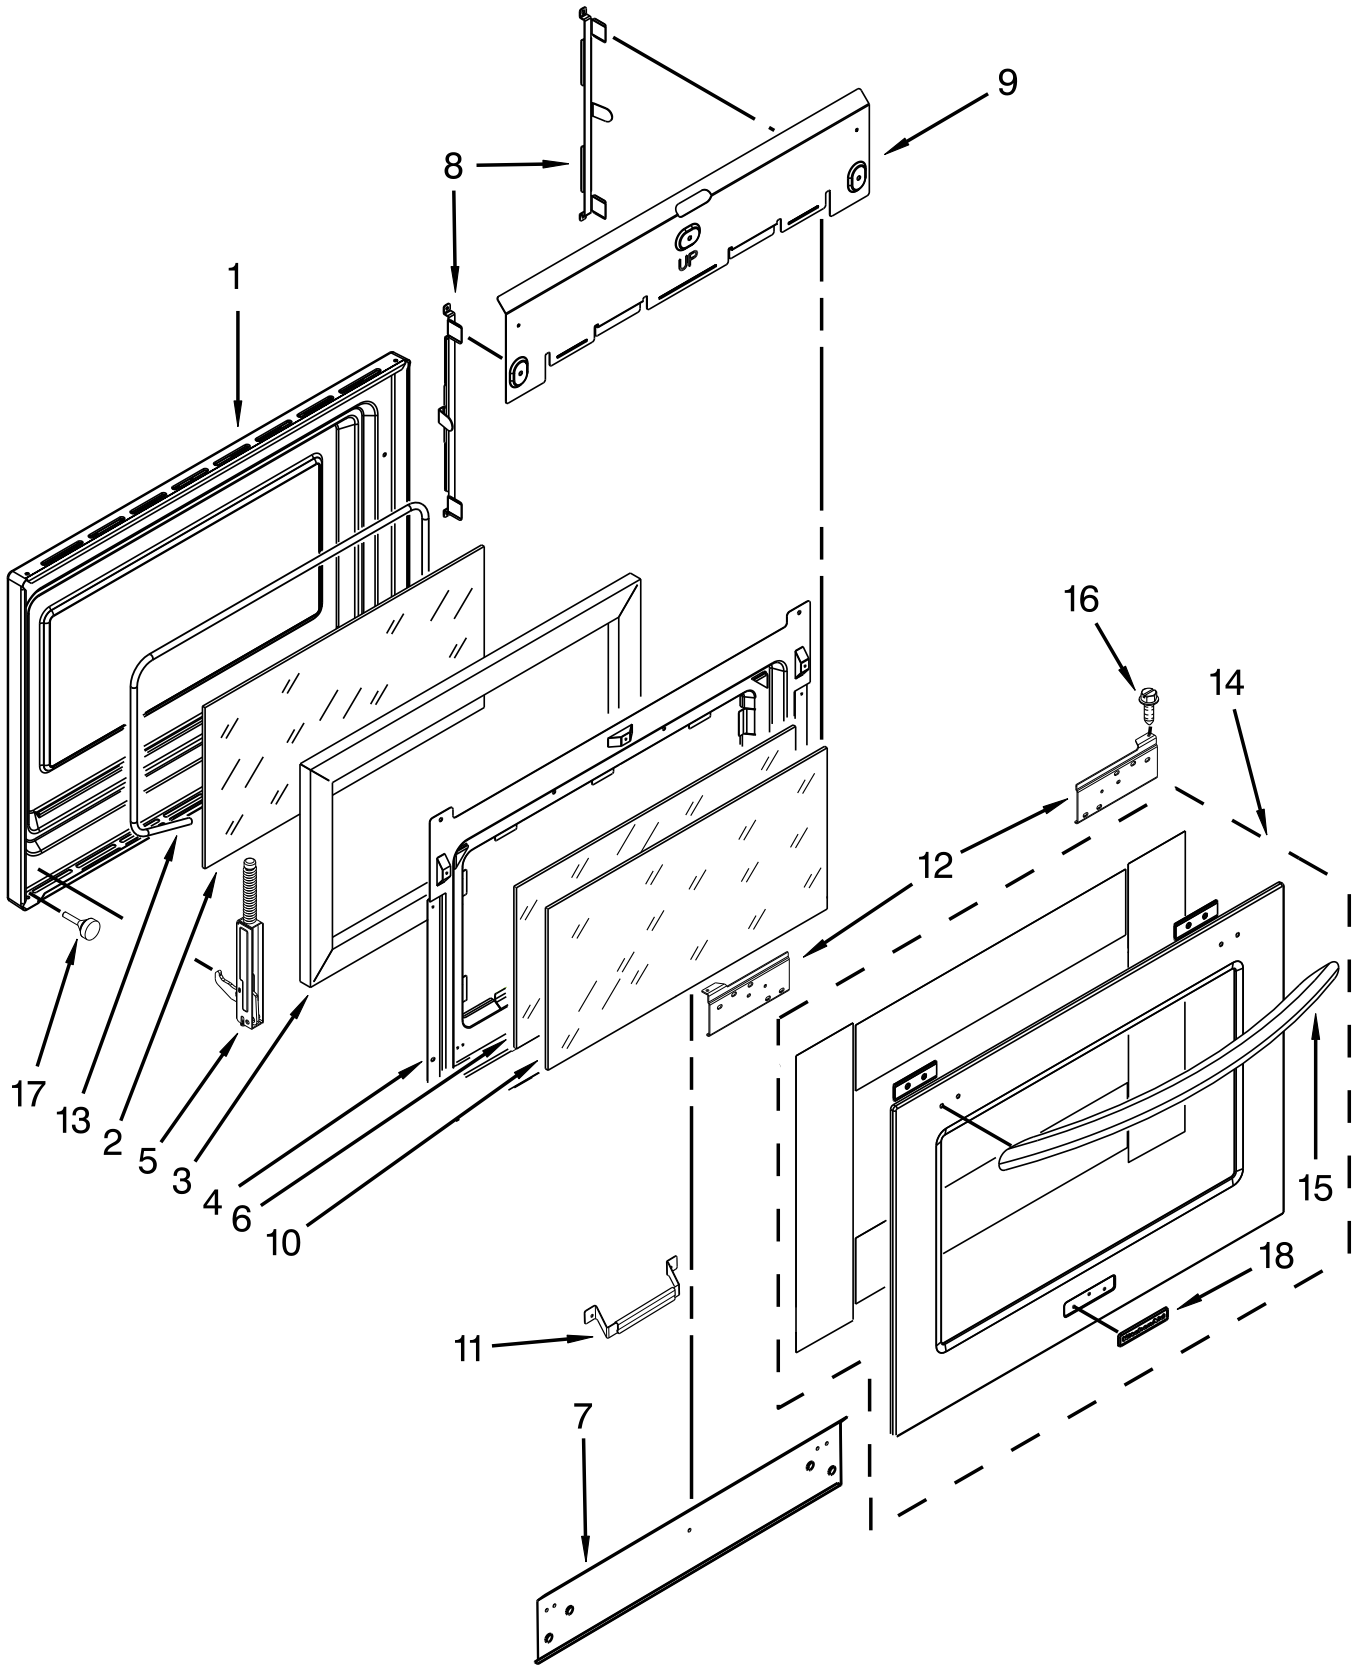

DOOR PARTS

DOOR PARTS

<u>Illus.</u> <u>No.</u>	<u>Part No.</u>	<u>Description</u>	<u>Illus.</u> <u>No.</u>	<u>Part No.</u>	<u>Description</u>	<u>Illus.</u> <u>No.</u>	<u>Part No.</u>	<u>Description</u>
1	W10277749	Liner, Door	10	9759225	Glass, Inner	15		Handle, Door
2	9757706	Glass, Inner	11	9759230	Bracket, Central		W10292381	Black
3	4451722	Insulation, Door	12	9763497	Bracket, Handle (Right)		W10292382	White
4	4457132	Retainer, Glass		9763496	Bracket, Handle (Left)		W10292380	Stainless
5	9760579	Hinge, Door (Right)	13	8522415	Seal, Window	16	3196184	Screw
	9760580	Hinge, Door (Left)	14		Assembly, Door Kit	17	4448520	Bumper, Door
6	9759225	Glass, Inner		W10131888	Black	18	8304603BL	Black
7	4457114	Shield, Heat Bottom		W10131889	White		8304603WH	White
8	9759229	Bracket, Side		W10155557	Stainless		8304603SS	Stainless
9	4457104	Shield, Heat Top