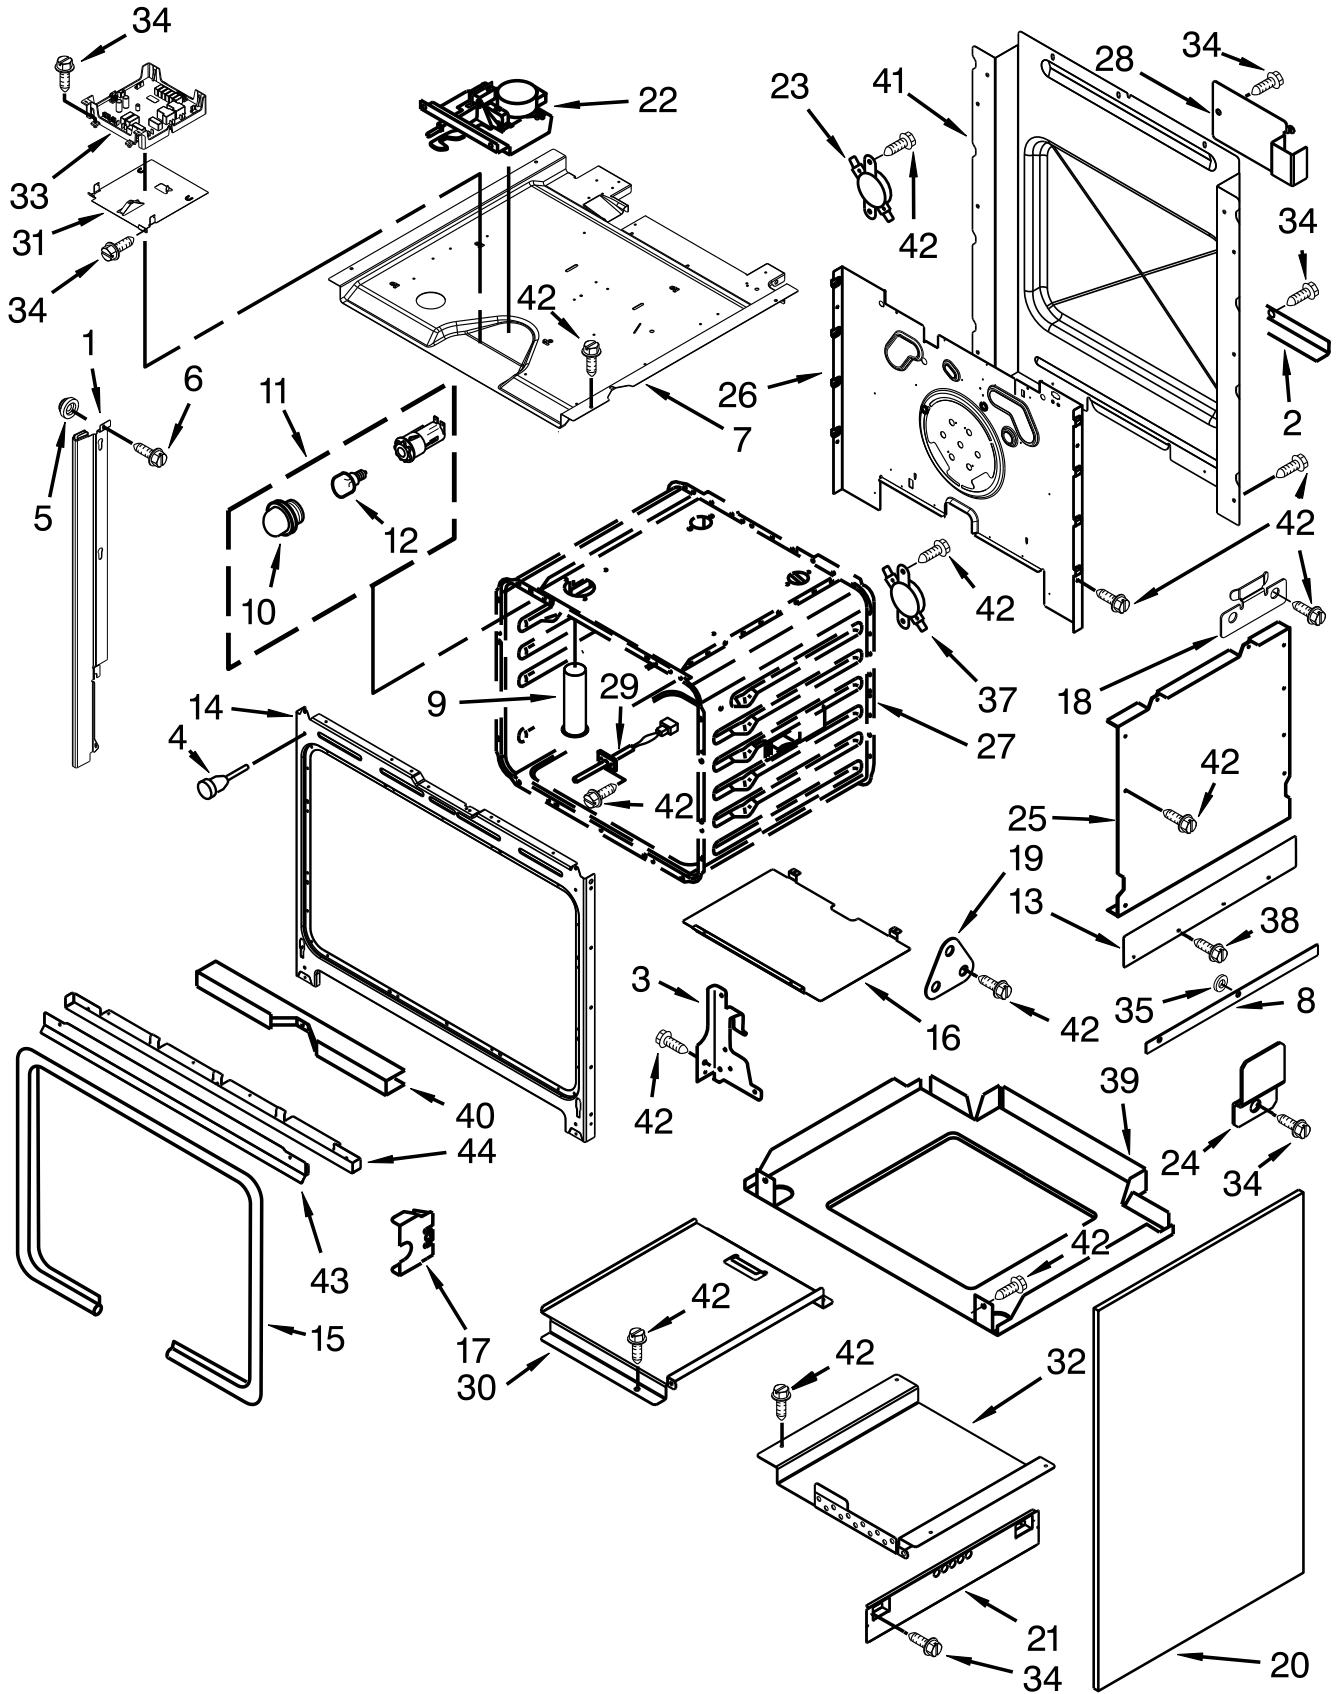

OVEN PARTS

OVEN PARTS

<u>Illus. No.</u>	<u>Part No.</u>	<u>Description</u>
1		Trim, Side
	W10109540	Black (Right)
	W10109570	White (Right)
	W10140548	Stainless (Right)
	W10109490	Black (Left)
	W10109520	White (Left)
	W10140547	Stainless (Left)
2	8053971	Brace, Main Back
3	4455606	Receiver, Hinge Right
	4455605	Receiver, Hinge Left
4	W10105790	Bumper & Screw
5	4448444	Grommet
6	3400832	Screw
7	8303099	Chassis, Top
8	9759722	Insulation, Body Side Trim
9	9761666	Tube, Vent
10	W10067870	Lens, Light
11	W10009930	Assembly, Light
12	4452166	Bulb, Light
13	9757732	Shield, Heat
14	W10115831	Frame, Front
15	W10074200	Gasket, Door
16	9757070	Plate, Relectance

<u>Illus. No.</u>	<u>Part No.</u>	<u>Description</u>
17	4452152	Bracket, Bottom Vent
18	9757685	Guide, Side Panel
19	9757461	Bracket, Side Panel
20		Panel, Oven Side
	W10281880	Black
	W10281881	White
21	9757811	Brace, Side Panel
22	W10195934	Latch, Motorized
23	9757807	Thermostat SPST
24	9759890	Clip, Side Panel
25	4455641	Side, Panel
26	9759762	Back, Chassis
27		Liner, Oven (Not serviceable)
28	9759945	Standoff, Rear
29	W10131825	Sensor
30	9756454	Bracket, Appliance Manager
31	9760223	Slide, DSI Module
32	W10083460	Slide, Global Oven Control
33	9762774	Manager, Appliance
34	3196537	Screw
35	9760481	Washer

<u>Illus. No.</u>	<u>Part No.</u>	<u>Description</u>
37	9759242	Thermostat, Thermal Overload
38	W10292297	Screw
39	W10110534	Base, Chassis
40	4448933	Gasket, Retainer
41	9758583	Cover, Back
42	4449809	Screw
43		Vent, Bottom Upper
	9756481BL	Black
	9756481WH	White
	9756481SS	Stainless
44		Trim, Lower Vent
	W10153486	Black
	W10153488	White
	W10154789	Stainless $DA88
	9756817	Insulation, Wrap
	W10095410	Insulation, Cover Back Top
	W10095400	Insulation, Cover Back Side
	9756470	Insulation, Back