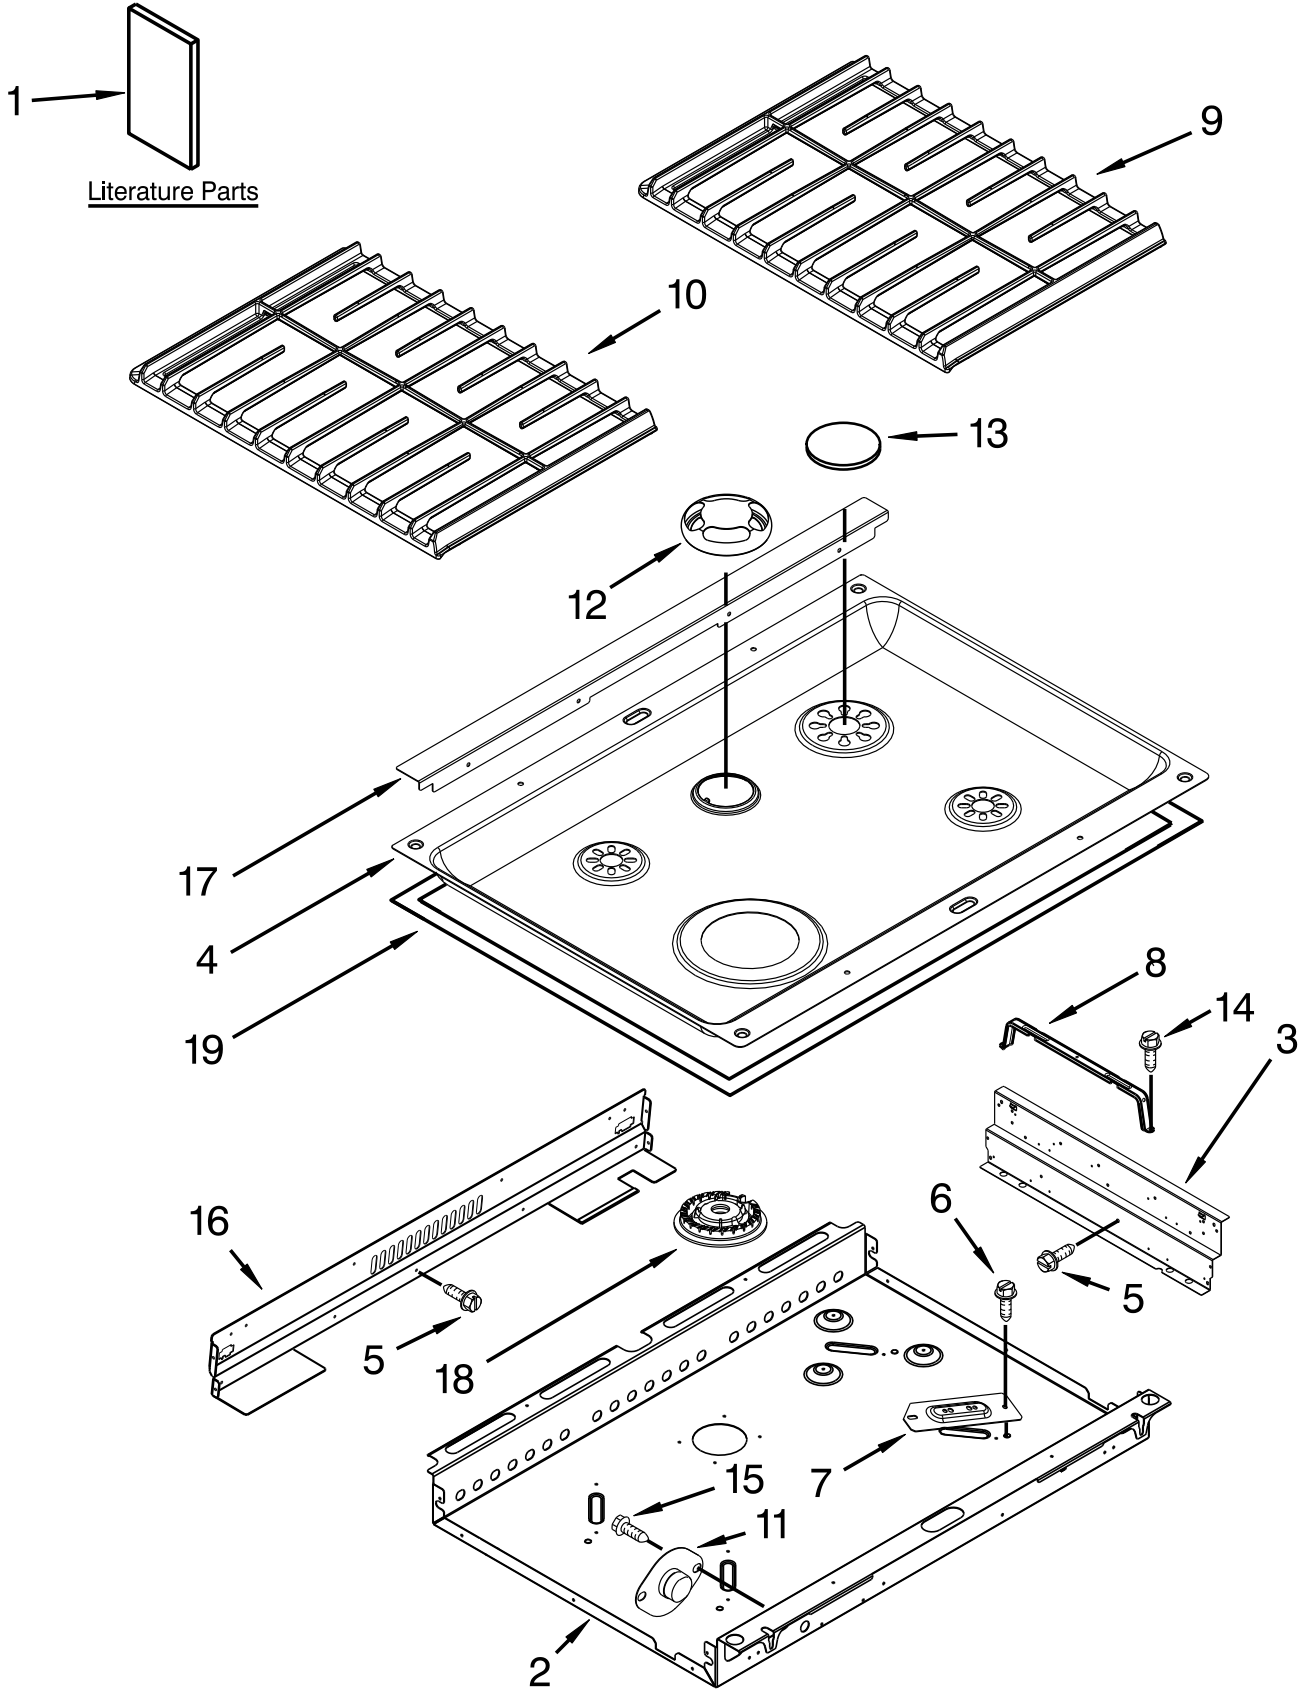

COOKTOP PARTS