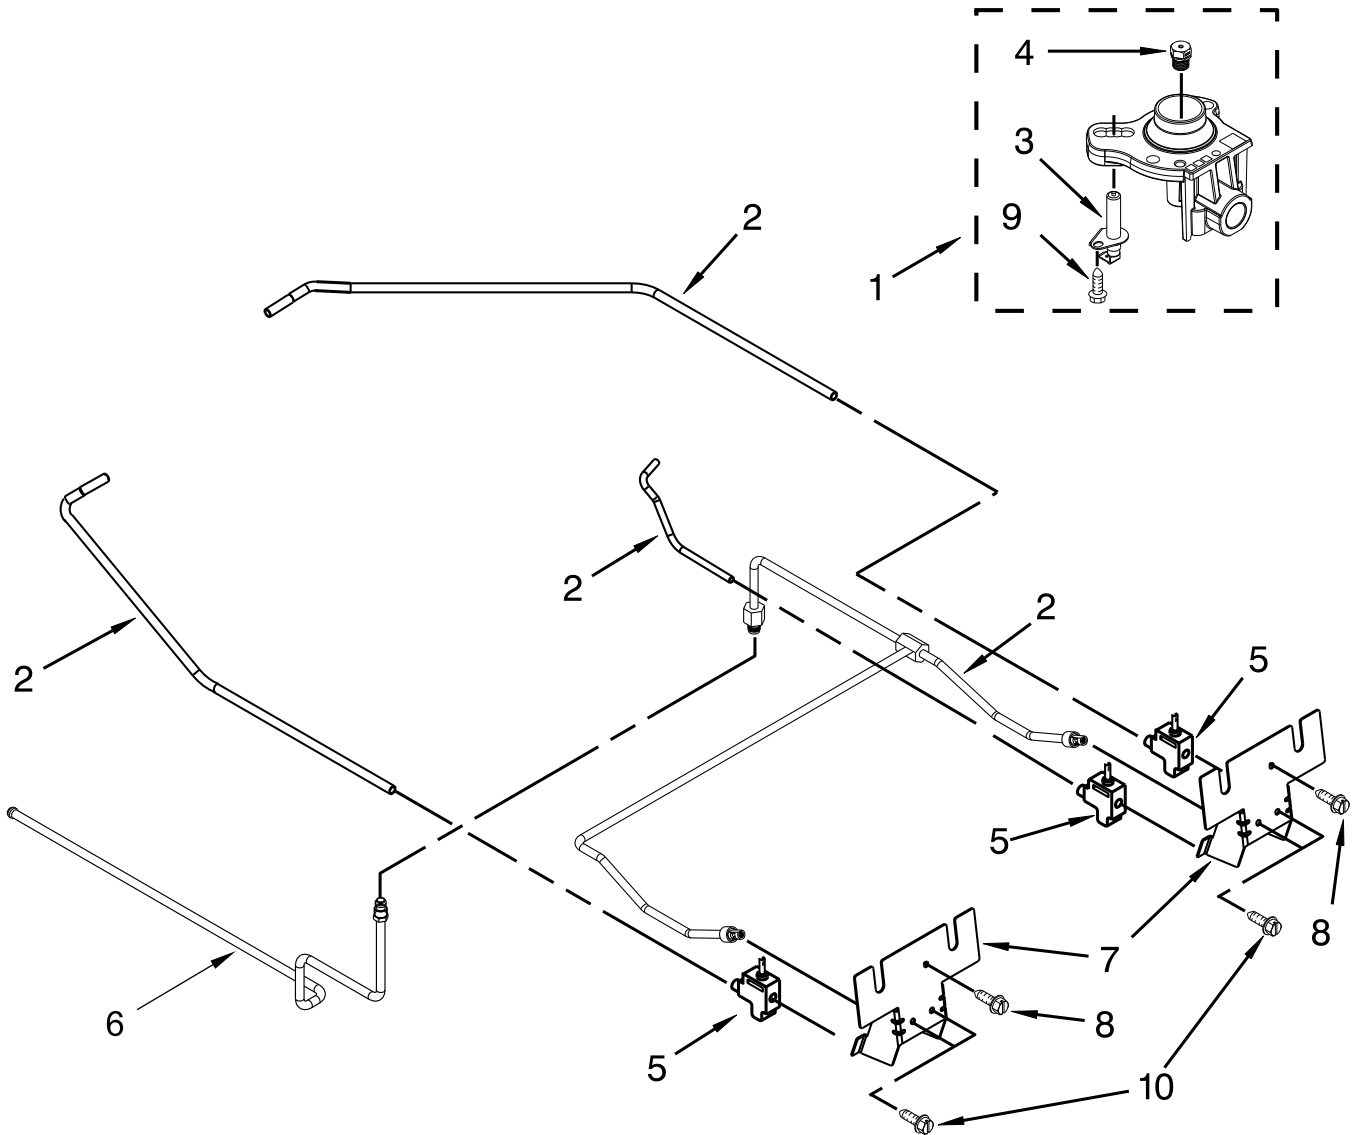

INTERNAL OVEN PARTS

<u>Illus.</u> <u>No.</u>	<u>Part No.</u>	<u>Description</u>	<u>Illus.</u> <u>No.</u>	<u>Part No.</u>	<u>Description</u>	<u>Illus.</u> <u>No.</u>	<u>Part No.</u>	<u>Description</u>
1	9752980	Shield, Broiler Flame	8	9752737	Shield, Oven	16	W10153101	Diverter, Air
2	9757779	Fitting, Broiler	9	4453984	Shield, Bake Flame	17	3196176	Screw
3	W10179152	Rack, Oven	10	9763716	Assembly, Valve	18	4449154	Screw
4	W10207402	Element, Broil	11	9756831	Tube, Broil			
5	W10145744	Support, Bake Pan	12	W10111219	Burner, Broil			
6	9760229	Electrode, Bake Burner	13	8054129	Electrode, Broil			
7	9760228	Burner, Bake Log	14	4454009	Cover, Ignitor			
			15	W10272546	Bottom, Oven			

COOKTOP BURNER PARTS