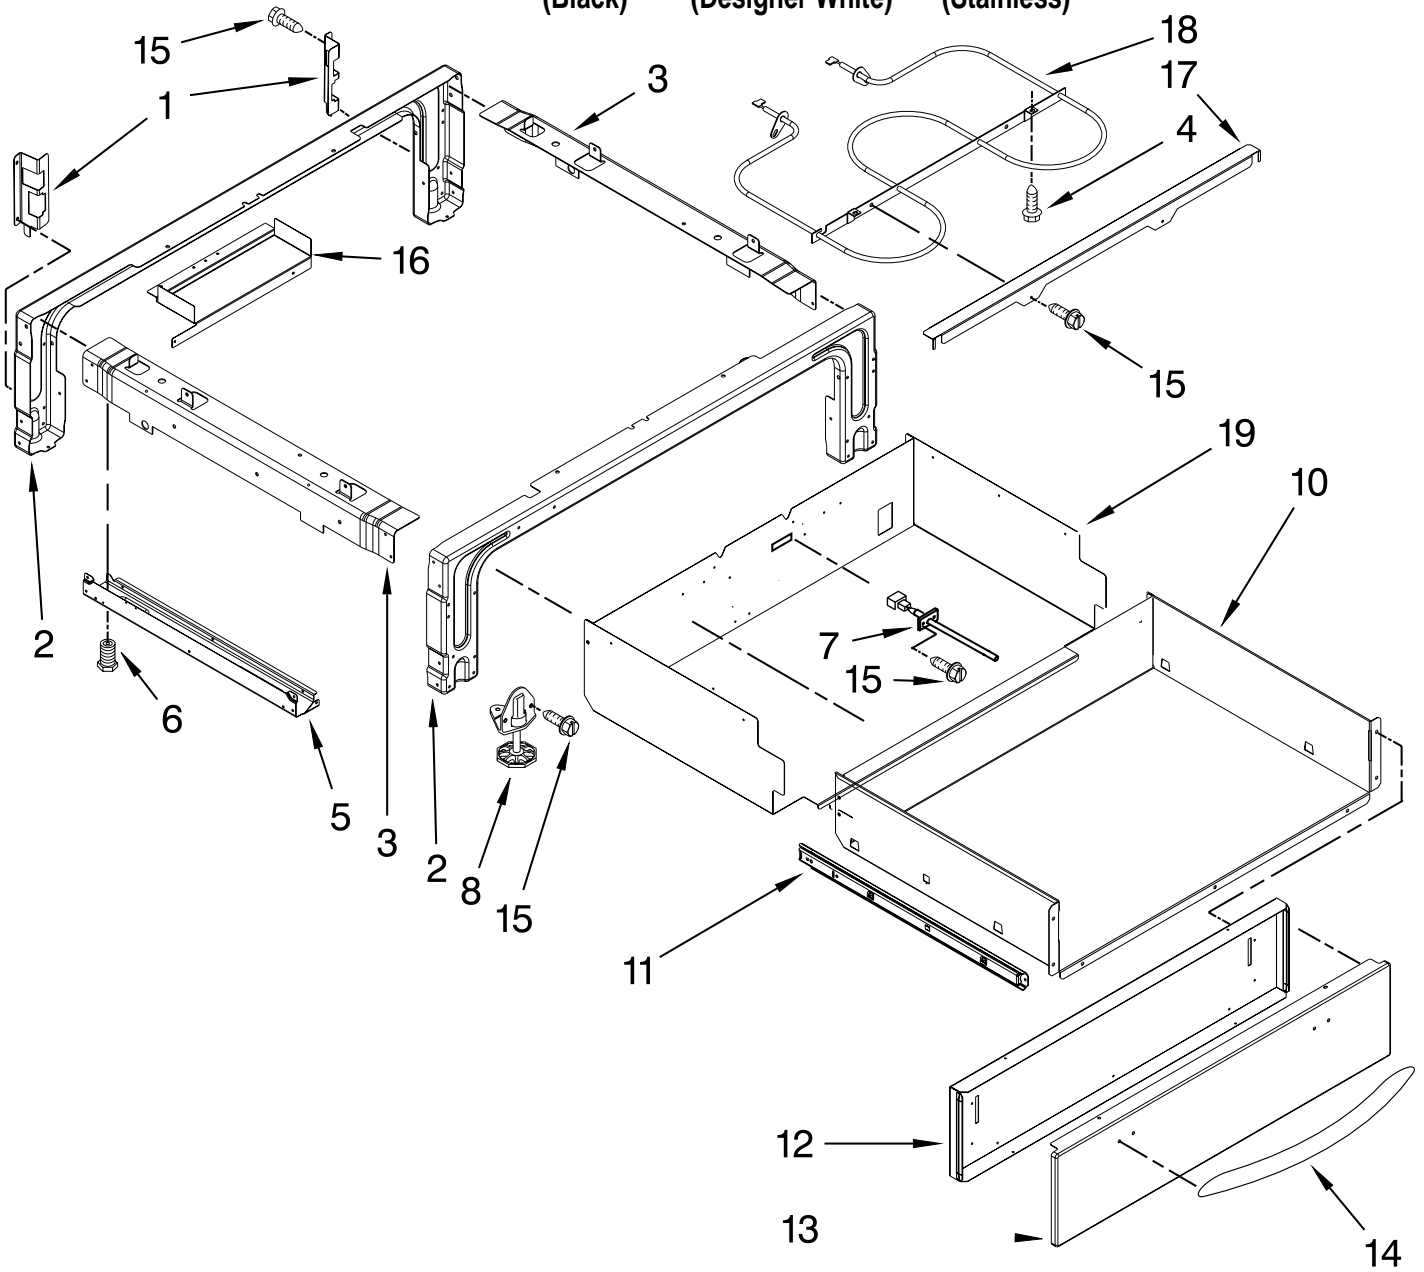

# DRAWER PARTS

For Models: KESS907SBL04, KESS907SWW04, KESS907SSS04

(Black) (Designer White) (Stainless)

Illus. No.	Part No.	DESCRIPTION
1		Support, Drawer Rail
	9757687	Right
	9757686	Left
2	9763501BL	Support, Front & Rear
3		Brace, Drawer
	4453720	Right
	4453721	Left
4	W10162096	Screw