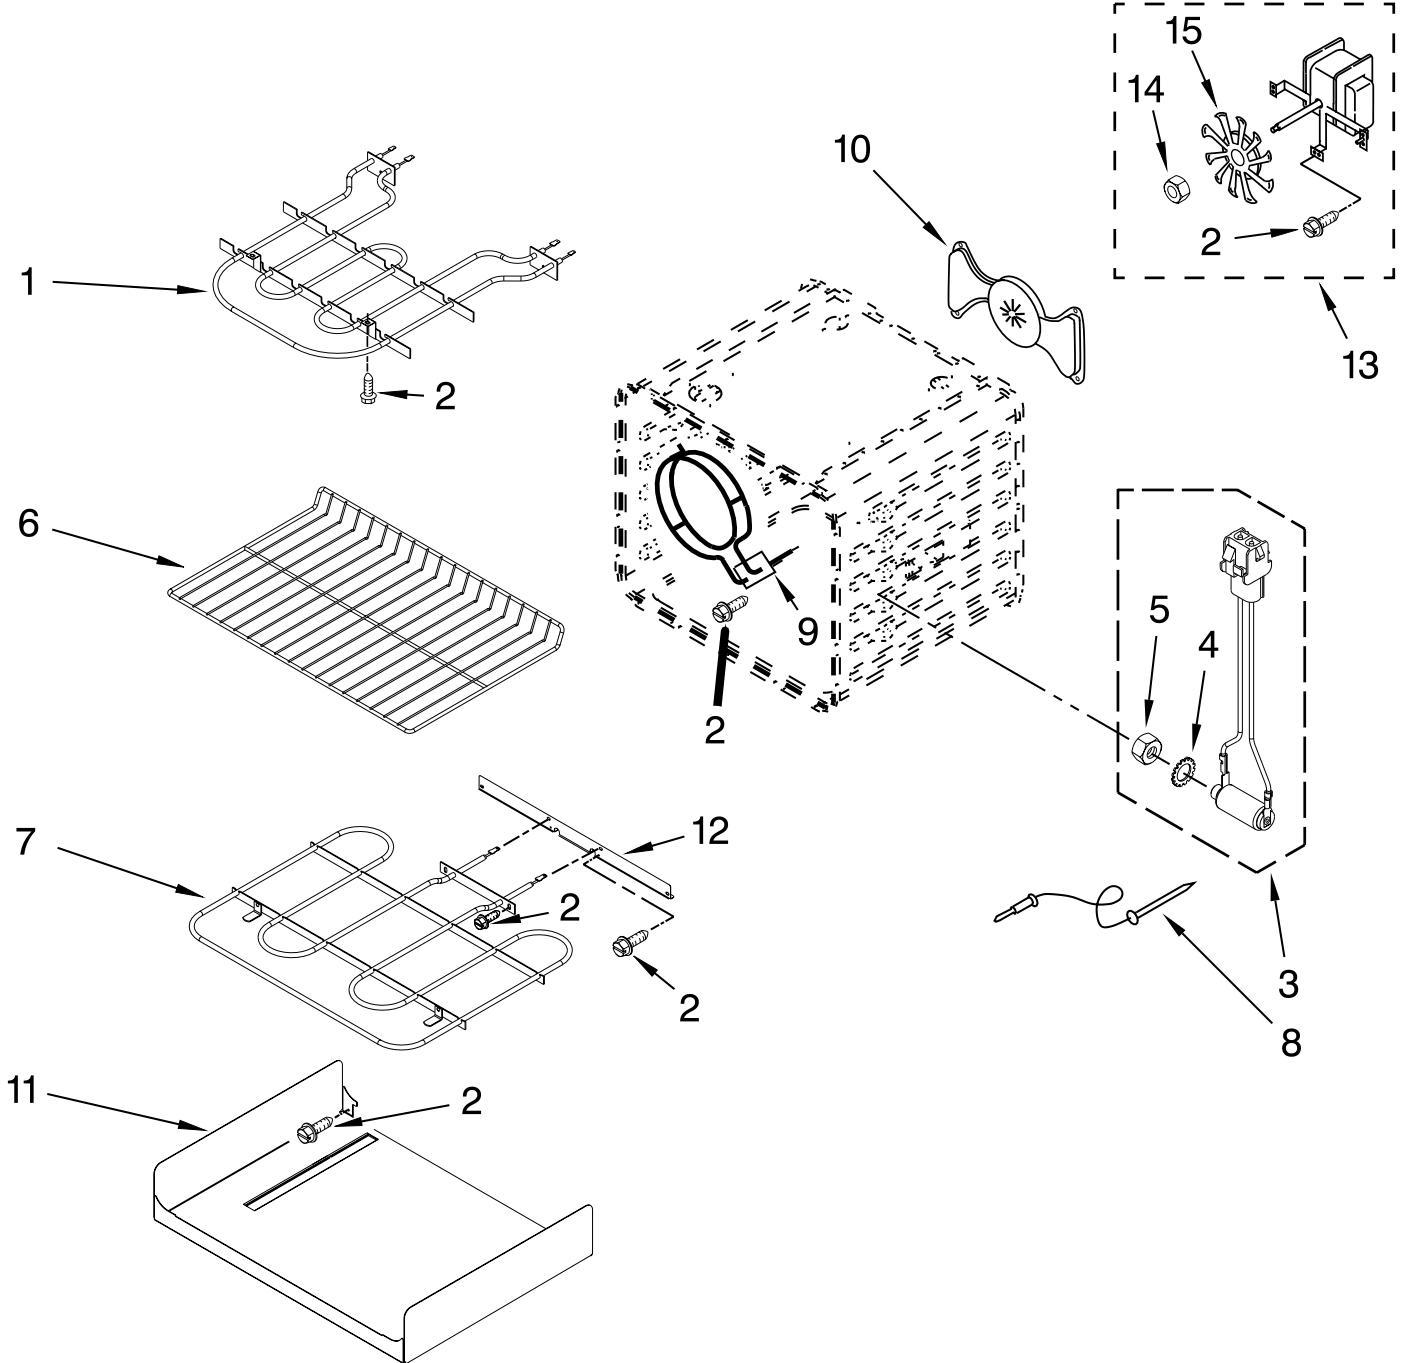

INTERNAL OVEN PARTS

For Models: KESS907SBL04, KESS907SWW04, KESS907SSS04

(Black) (Designer White) (Stainless)

Illus. No.	Part No.	DESCRIPTION
1	9760774	Element, Broil
2	4449154	Screw
3	9755543	Jack, Meat Probe
4	9755547	Lock Washer
5	9755546	Hex Nut

Illus. No.	Part No.	DESCRIPTION
6	W10179152	Rack, Oven
7	W10207398	Element, Hidden Bake
8	9755542	Probe, Meat
9	9760769	Element, Convection
10	W10160868	Baffle, Convection

Illus. No.	Part No.	DESCRIPTION
11	4455037	Tray, Hidden Bake
12	4450039	Cover, Bake Tray
13	W10116228	Motor, Convection
14	W10116349	Nut
15	W10116351	Blade, Fan

FOR ORDERING INFORMATION REFER TO PARTS PRICE LIST