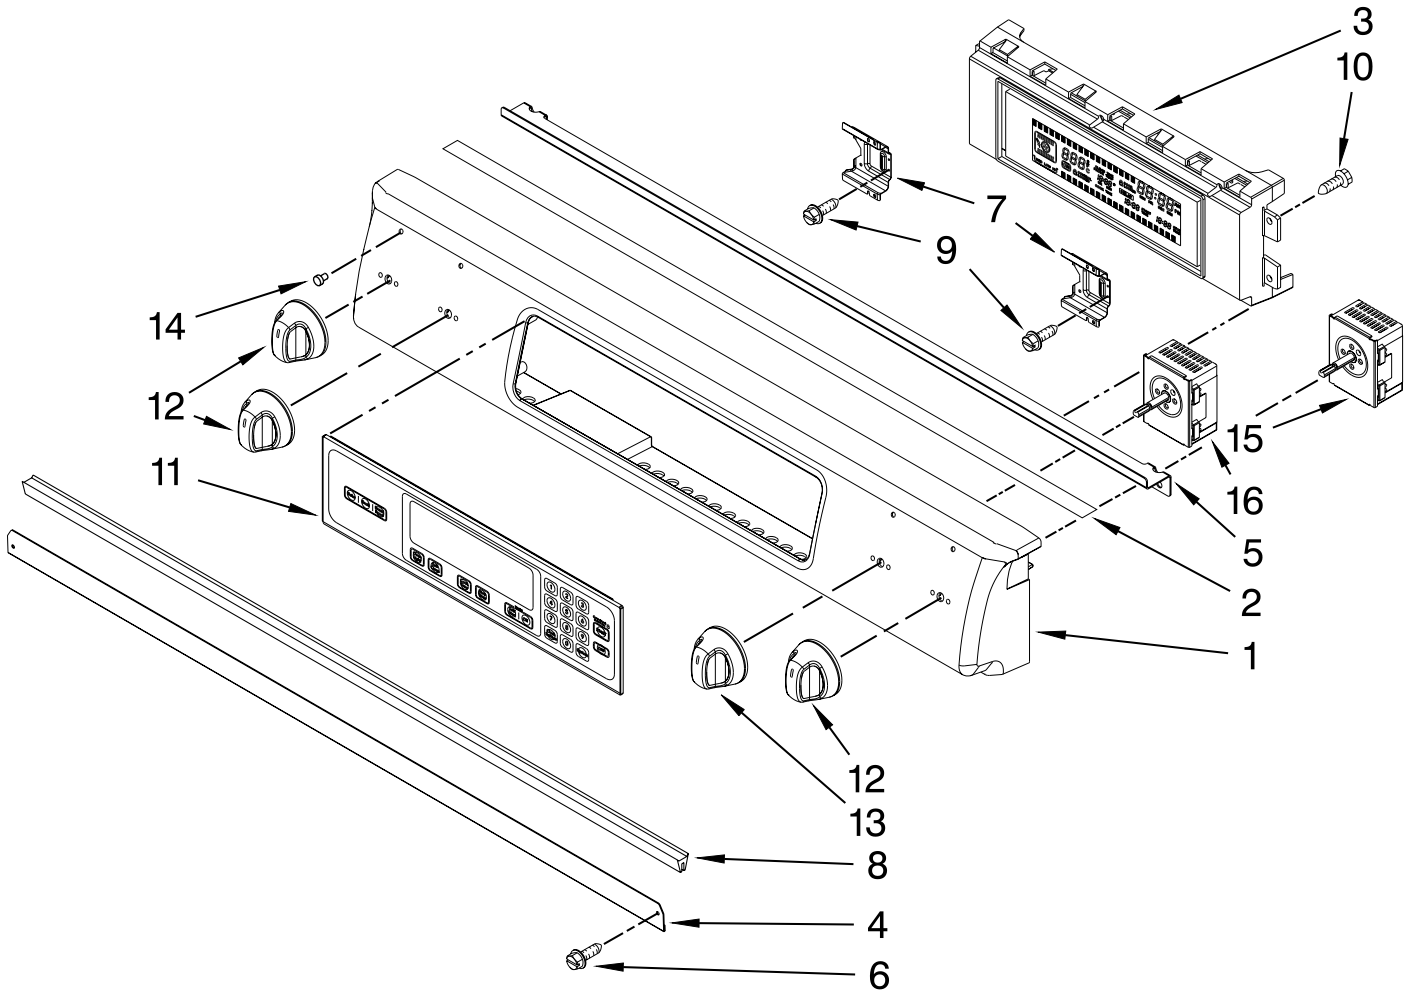

CONTROL PANEL PARTS

For Models: KESS907SBL04, KESS907SWW04, KESS907SSS04
(Black) (Designer White) (Stainless)

Illus. No.	Part No.	DESCRIPTION
1		Control Panel
	W10190660	Black
	W10190661	White
	W10190662	Stainless
2	W10110246	Gasket, Console
3	W10181439	Control, Electric
4	W10105370	Shield, Console Vent
5	W10117524	Bracket, Console
6	3196160	Screw

Illus. No.	Part No.	DESCRIPTION
7	9761745	Bracket, Thermostat (2)
8	W10116195	Gasket, Vent Shield
9	3196537	Screw
10	9780271	Screw
11	9761566	Membrane, Switch
12		Knob, Smart Dual LF,LR,RR
	W10193255	Black
	W10193253	White
	W10156260	Stainless

Illus. No.	Part No.	DESCRIPTION
13		Knob, Smart Single RF
	W10193259	Black
	W10193257	White
	W10156261	Stainless
14	3196068	Lens, Indicator Light
15	9763762	Duel Switch LF,LR,RR
16	9763761	Single Switch RF

FOR ORDERING INFORMATION REFER TO PARTS PRICE LIST