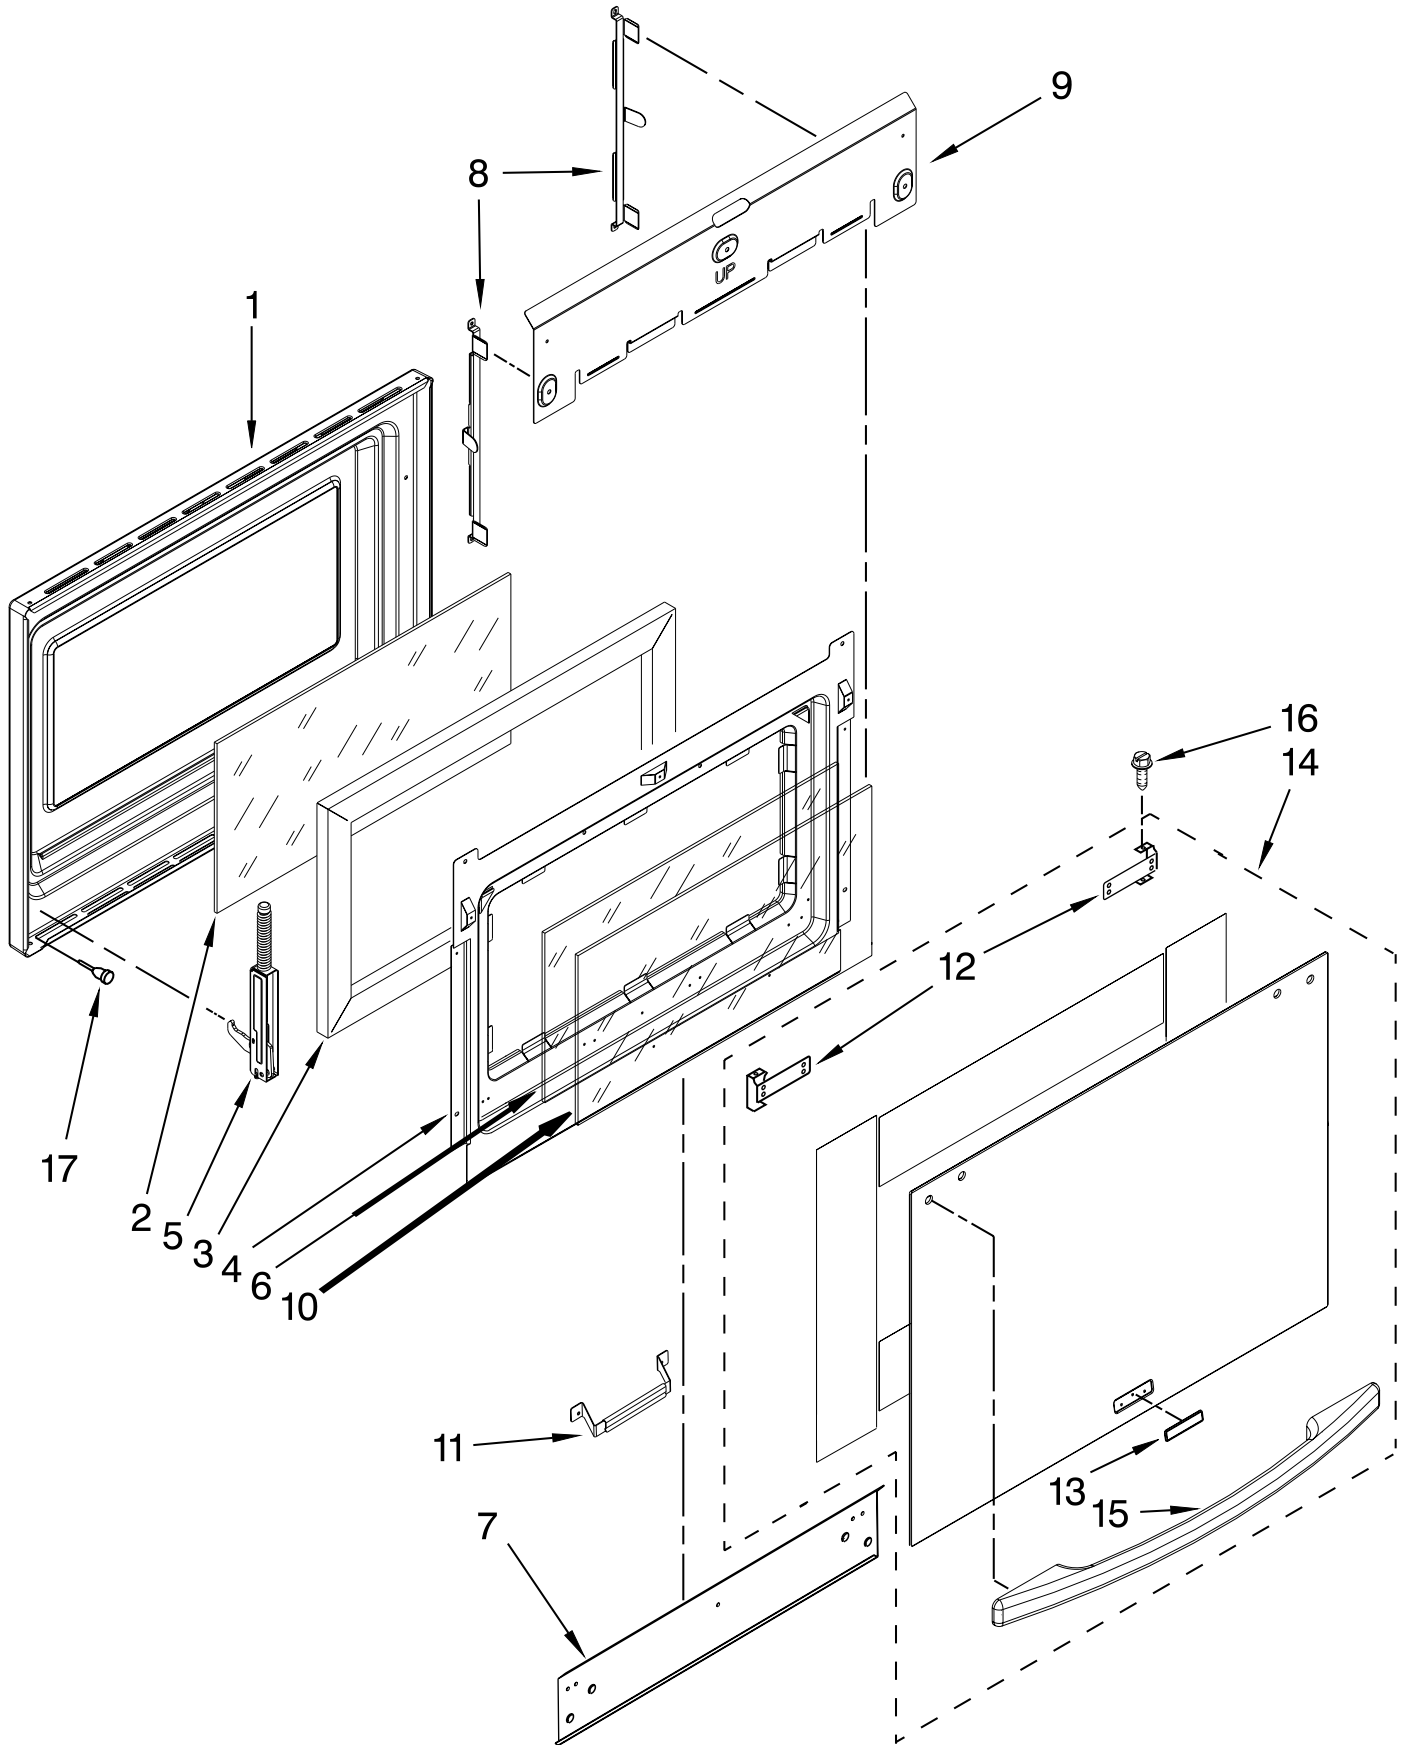

DOOR PARTS

For Models: KESS907SBL04, KESS907SWW04, KESS907SSS04
(Black) (Designer White) (Stainless)

FOR ORDERING INFORMATION REFER TO PARTS PRICE LIST

DOOR PARTS

For Models: KESS907SBL04, KESS907SWW04, KESS907SSS04
(Black) (Designer White) (Stainless)

Illus. No.	Part No.	DESCRIPTION
1	W10277749	Panel, Door
2	9757706	Glass, Inner
3	4451722	Insulation, Door
4	4457132	Retainer, Glass
5		Hinge, Oven Door
	9760579	Right
	9760580	Left
6	9759225	Glass, Inner
7	4457114	Shield, Heat Bottom
8	9759229	Bracket, Glass Side
9	4457104	Shield, Heat Top
10	9759225	Glass, Inner Door
11	9759230	Bracket, Central
12		Bracket, Handle
	W10246114	Right
	W10246113	Left
13		Nameplate
	W10243392	Black
	W10243393	White
	W10243392	Stainless
14		Assembly, Door Kit
	W10131888	Black
	W10131889	White
	W10155557	Stainless
15		Handle, Door
	W10292381	Black
	W10292382	White
	W10292380	Stainless
16	3196184	Screw
17	4448520	Bumper, Door