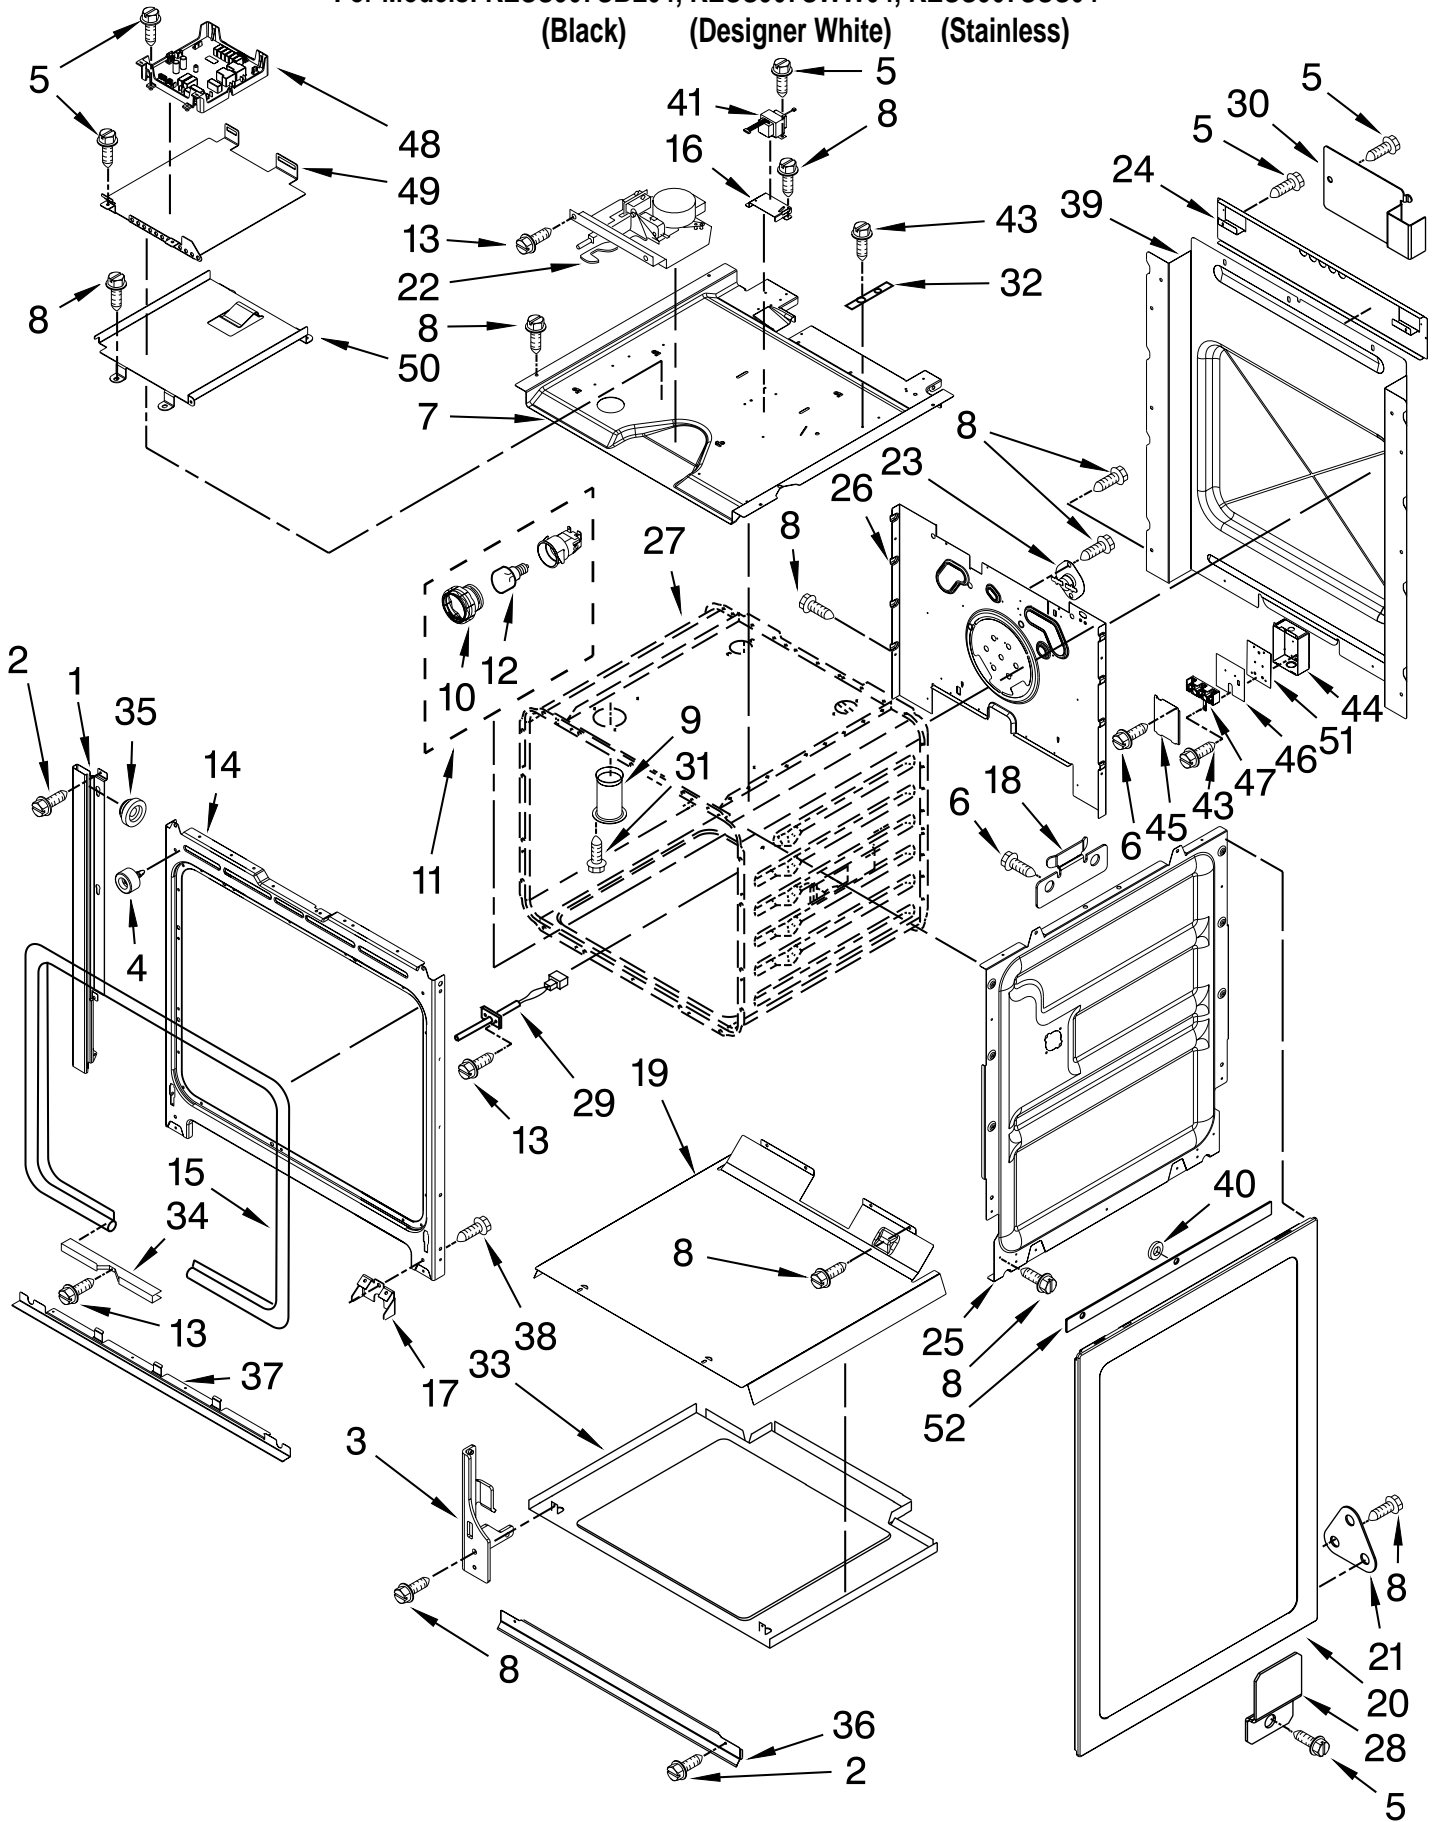

OVEN PARTS

For Models: KESS907SBL04, KESS907SWW04, KESS907SSS04

(Black) (Designer White) (Stainless)

FOR ORDERING INFORMATION REFER TO PARTS PRICE LIST

OVEN PARTS

For Models: KESS907SBL04, KESS907SWW04, KESS907SSS04
(Black) (Designer White) (Stainless)

Illus. No.	Part No.	DESCRIPTION	Illus. No.	Part No.	DESCRIPTION	Illus. No.	Part No.	DESCRIPTION
1		Trim, Side Right	18	9757685	Guide, Side Panel	38	W10292297	Screw
	W10109540	Black	19	4451478	Support, Insulation Body, Side	39	9758583	Cover, Back
	W10109570	White	20			40	9760481	Washer
	W10140548	Stainless		W10281880	Black/Stainless	41	W10111628	Transformer, Control
		Left		W10281881	White	43	3400080	Screw
	W10109490	Black	21	9757461	Bracket, Side Panel	44	W10165135	Box, Terminal
	W10109520	White	22	W10195934	Latch, Motorized	45	9757405	Cover, Terminal Box
	W10140547	Stainless	23	9759242	Thermostat	46	9759721	Insulator, Terminal Box
2	3400832	Screw	24	9757811	Brace, Side Panel	47	W10245259	Block, Terminal
3		Hinge Receiver	25	4455641	Side, Chassis	48	W10181438	Appliance, Manager
	4455606	Right	26	9759761	Back, Chassis	49	W10083460	Slide, GOC
	4455605	Left	27		Liner, Oven (Not Serviceable)	50	9756454	Bracket, Appliance Manager
4	W10105790	Bumper, Door	28	9759890	Clip, Side Panel	51	9759884	Insulation
5	3196537	Screw	29	W10131825	Sensor	52	9759722	Insulation, Body Side
6	W10143304	Screw	30	9759945	Standoff, Rear	FOLLOWING PARTS NOT ILLUSTRATED		
7	8303099	Top Chassis	31	3196176	Screw	INSULATION		
8	4449809	Screw	32	9759885	Pad, Insulation		9756817	Insulation, Wrap
9	4452158	Tube, Vent	33	9759713	Base, Chassis		9756470	Insulation, Back
10	W10067870	Lens, Light	34	4448933	Retainer, Gasket			
11	W10009930	Oven Light, Assembly	35	4448444	Grommet, Mounting Rail			
12	4452166	Bulb, Light	36		Vent, Bottom Upper			
13	4449154	Screw		9756481BL	Black			
14	W10115831	Frame, Front		W10116897	White			
15	W10074200	Gasket, Door		W10140533	Stainless			
16	9757829	Bracket, Transformer	37		Vent, Bottom Lower			
17	4452152	Bracket, Mounting		W10153486	Black			
				W10153488	White			
				W10154789	Stainless