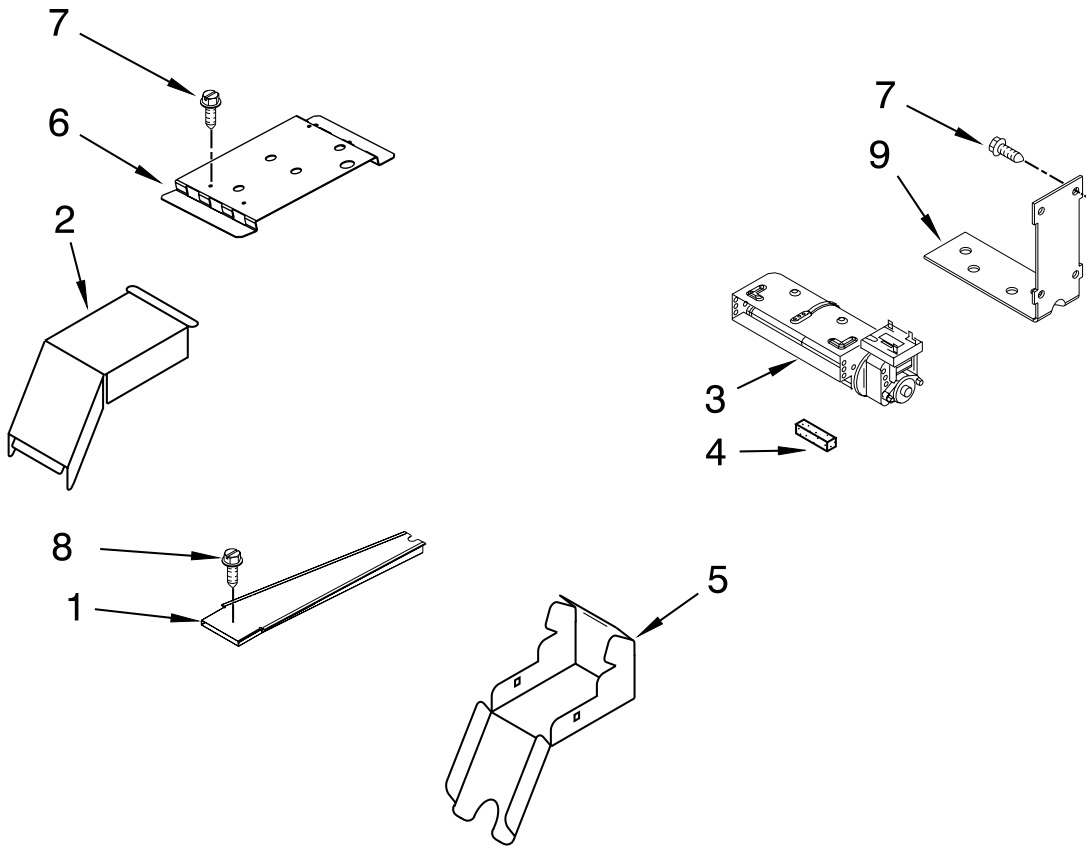

TOP VENTING PARTS

For Models: KESS907SBL04, KESS907SWW04, KESS907SSS04
(Black) (Designer White) (Stainless)

Illus. No.	Part No.	DESCRIPTION
1	4451759	Vent, Exhaust
2	4455178	Elbow, Vent Top
3	9759320	Blower
4	4451758	Block, Foam
5	4455177	Elbow, Vent Bottom
6	W10143041	Bracket, Terminal Box
7	4449809	Screw
8	4449040	Screw
9	4455352	Bracket, Blower

FOR ORDERING INFORMATION REFER TO PARTS PRICE LIST