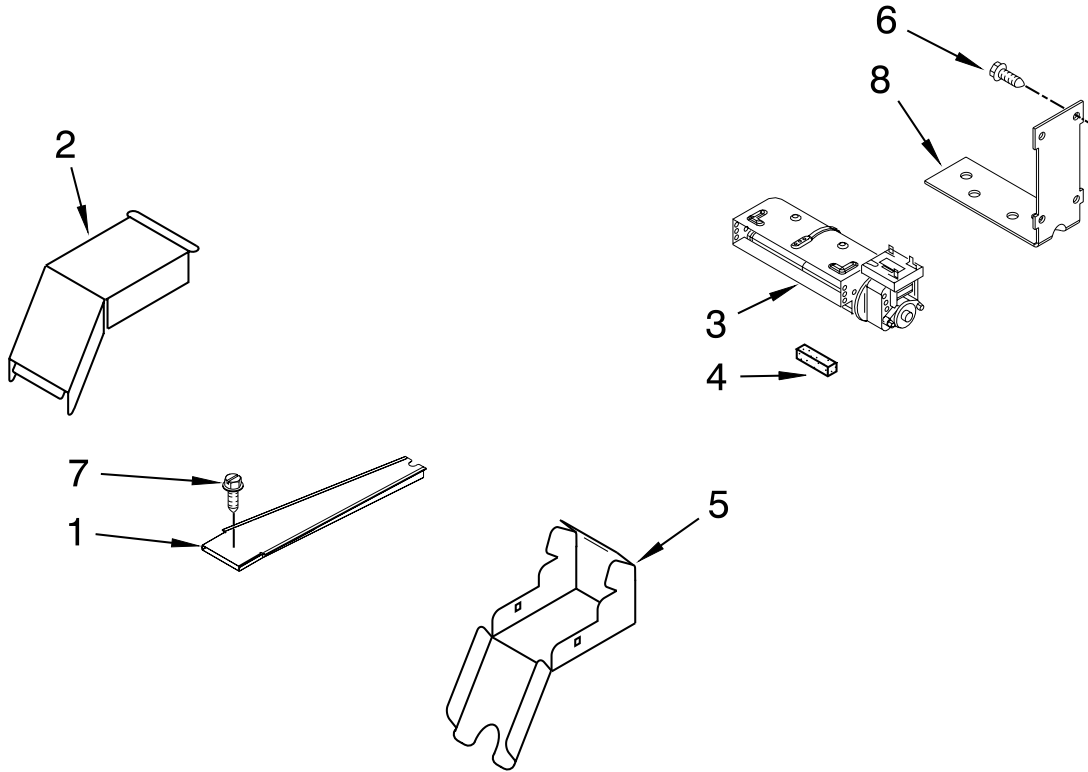

TOP VENTING PARTS

For Models: YKESS907SB03, YKESS907SP03, YKESS907SS03
(Black) (White) (Stainless)

Illus. No.	Part No.	DESCRIPTION
1	4451759	Vent, Exhaust
2	4455178	Elbow, Vent Top
3	9759320	Blower
4	4451758	Block, Foam
5	4455177	Elbow, Vent Bottom
6	7101P426-60	Screw
7	4449040	Screw
8	4455352	Bracket, Blower