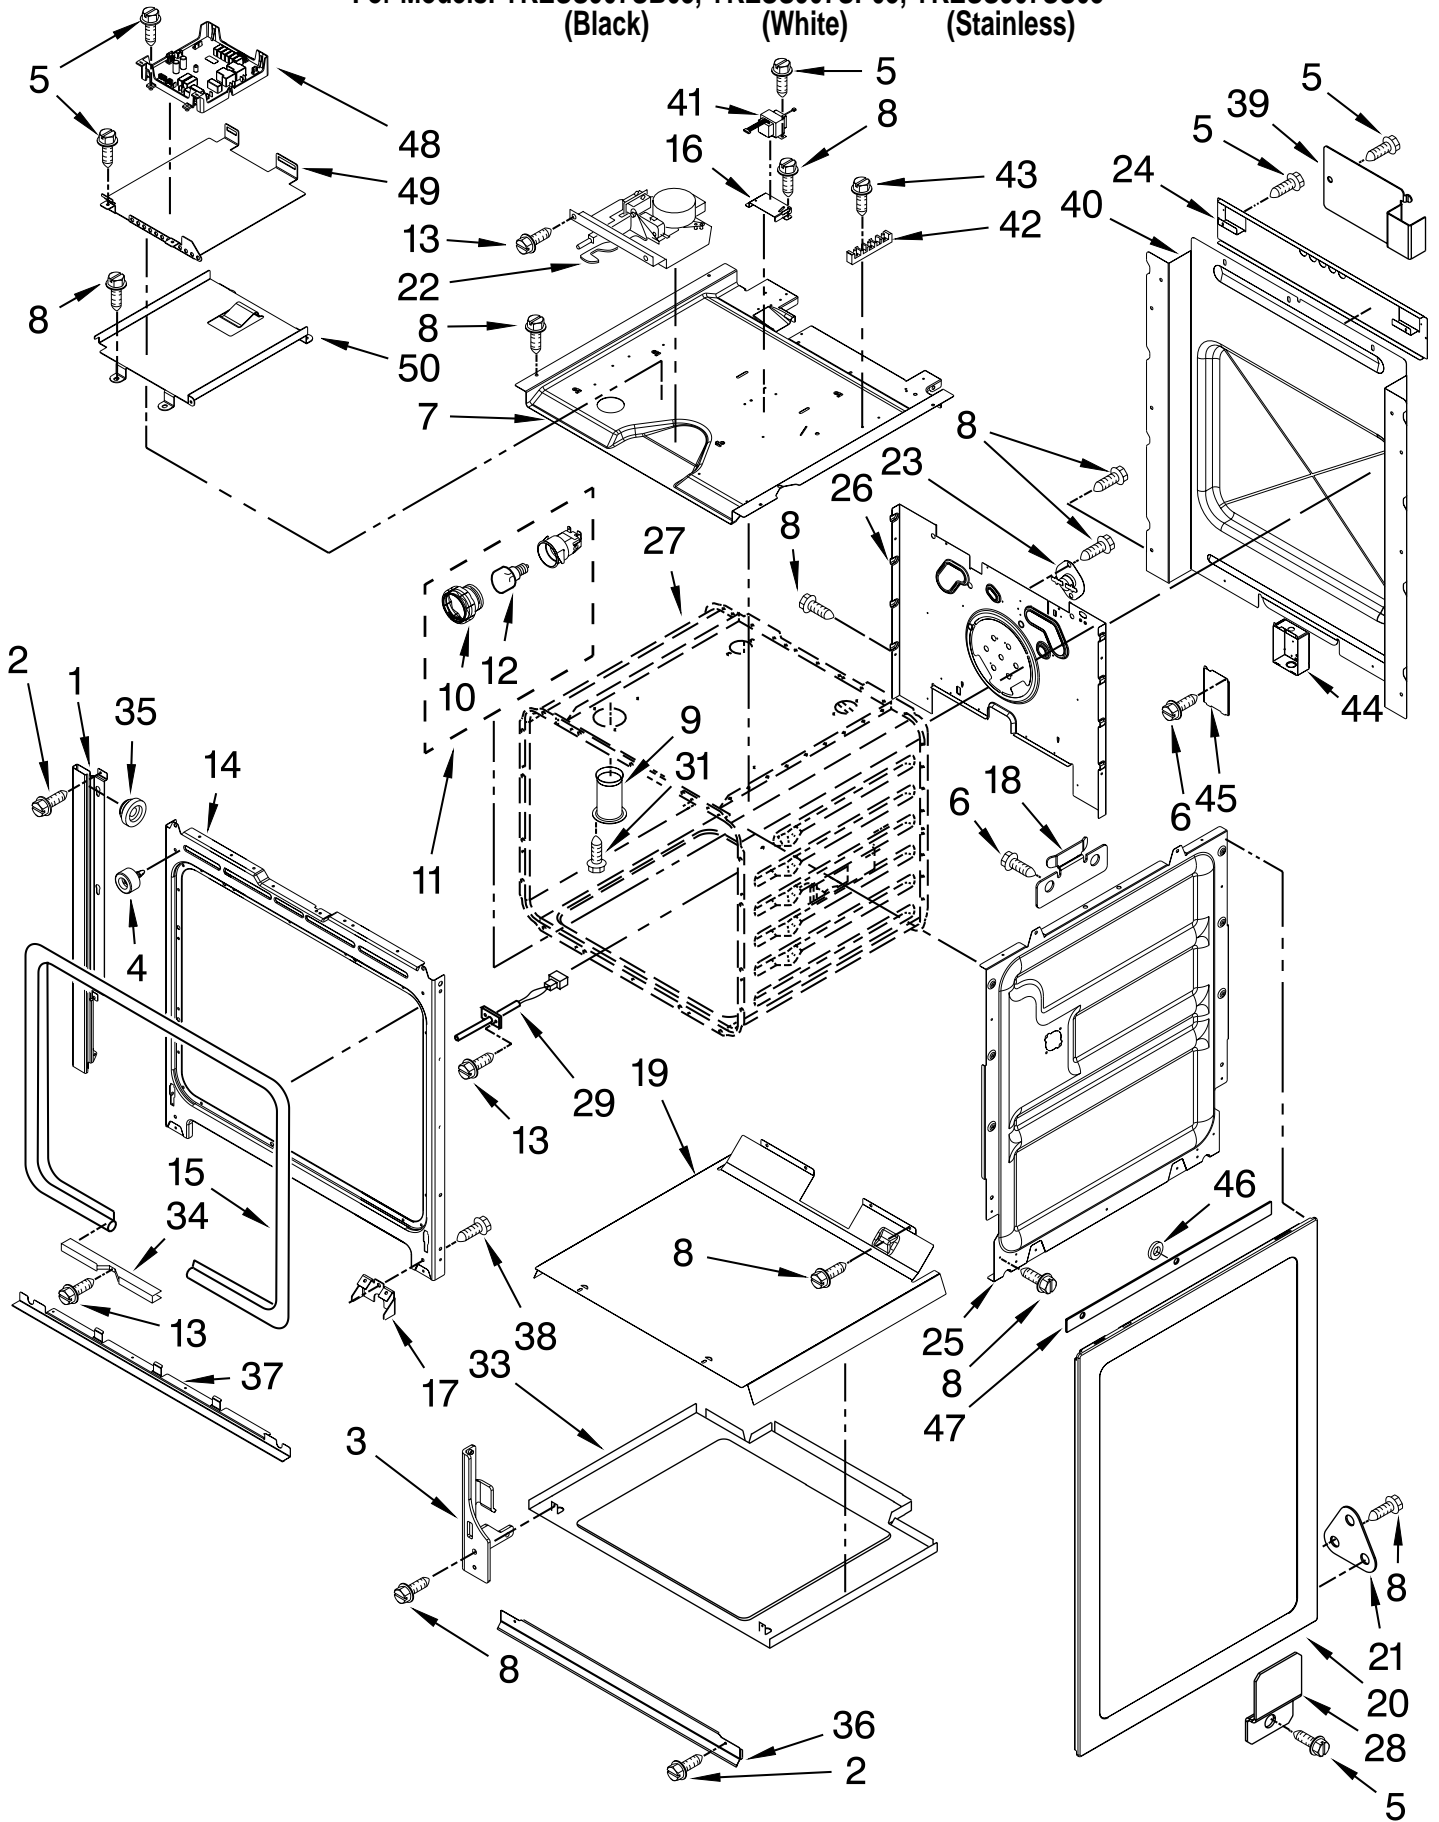

OVEN PARTS

For Models: YKES907SB03, YKES907SP03, YKES907SS03
(Black) (White) (Stainless)

FOR ORDERING INFORMATION REFER TO PARTS PRICE LIST

OVEN PARTS

For Models: YKES907SB03, YKES907SP03, YKES907SS03
(Black) (White) (Stainless)

Illus. No.	Part No.	DESCRIPTION
1		Trim, Side Right
	W10109540	Black
	W10109570	White
	W10140548	Stainless
		Left
	W10109490	Black
	W10109520	White
	W10140547	Stainless
2	3400832	Screw
3		Hinge Receiver
	4455606	Right
	4455605	Left
4	W10105790	Bumper, Door
5	3196537	Screw
6	3196160	Screw
7	8303099	Top Chassis
8	7101P426-60	Screw
9	4452158	Tube, Vent
10	W10067870	Lens, Light
11	W10009930	Oven Light, Assembly
12	4452166	Bulb, Light
13	4449154	Screw
14	W10115831	Frame, Front
15	W10074200	Gasket, Door
16	9757829	Bracket, Transformer
17	4452152	Bracket, Mounting

Illus. No.	Part No.	DESCRIPTION
18	9757685	Guide, Side Panel
19	4451478	Support, Insulation
20		Body, Side
	9760723PB	Black
	9760723PW	White
21	9757461	Bracket, Side Panel
22	W10195934	Latch, Motorized
23	9759242	Thermostat
24	9757811	Brace, Side Panel
25	4455641	Side, Chassis
26	9759761	Back, Chassis
27		Liner, Oven (Not Serviceable)
28	9759890	Clip, Side Panel
29	W10131825	Sensor
31	3196176	Screw
33	9759713	Base, Chassis
34	4448933	Retainer, Gasket
35	4448444	Grommet, Mounting Rail
36		Vent, Bottom Upper
	W10116899	Black
	W10116897	White
	W10160347	Stainless

Illus. No.	Part No.	DESCRIPTION
37		Vent, Bottom Lower
	W10153486	Black
	W10153488	White
	W10154789	Stainless
38	4449743	Screw
39	9759945	Standoff, Rear
40	9758583	Cover, Back
41	W10111628	Transformer, Control
42	7401P038-60	Block, Terminal
43	3400080	Screw
44	9759987	Box, Terminal
45	9759876	Cover, Terminal Box
46	9760481	Washer
47	9759722	Insulation, Body Side
48	W10181438	Appliance, Manager
49	W10083460	Slide, GOC
50	9756454	Bracket, Appliance Manager

**FOLLOWING PARTS
NOT ILLUSTRATED**

INSULATION

- 9756817 Insulation, Wrap
- 9756470 Insulation, Back