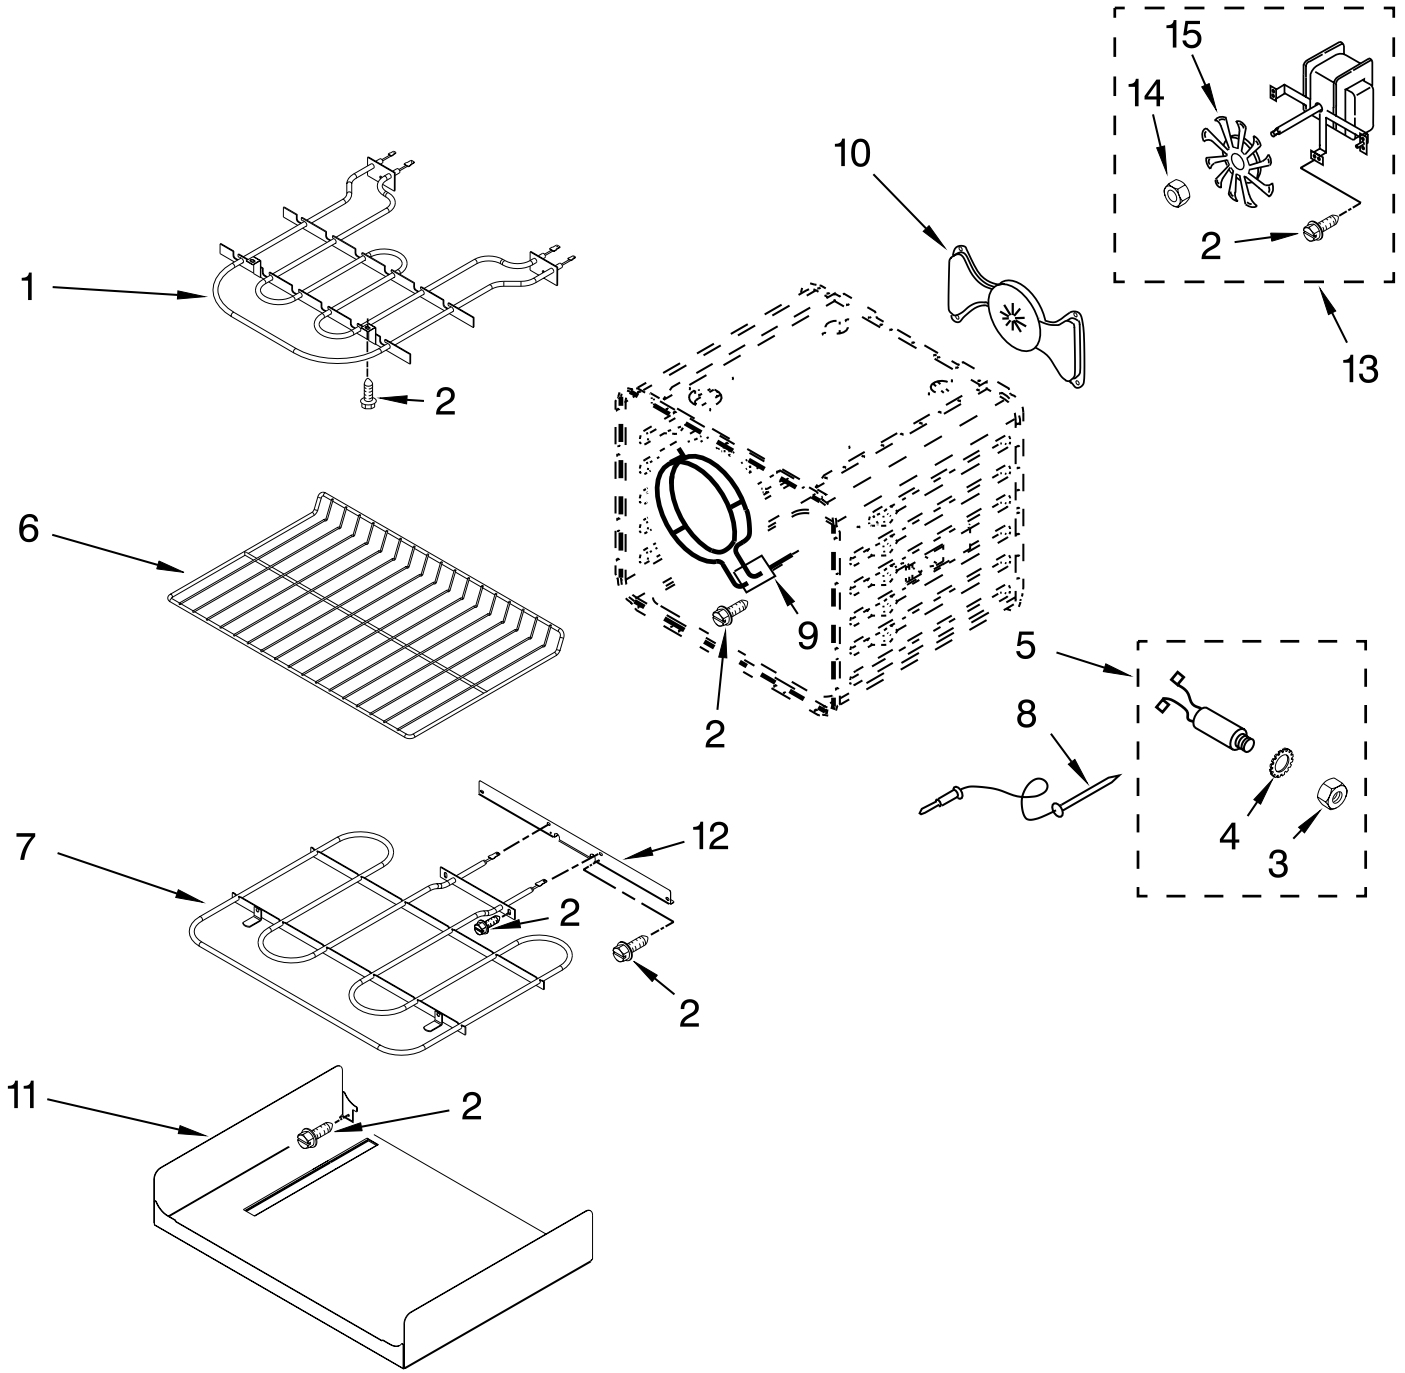

INTERNAL OVEN PARTS

For Models: YKES907SB03, YKES907SP03, YKES907SS03
(Black) (White) (Stainless)

Illus. No.	Part No.	DESCRIPTION
1	9760774	Element, Broil
2	4449154	Screw
3	9755546	Nut, Hex
4	9755547	Washer, Lock
5	9755543	Jack, Meat Probe

Illus. No.	Part No.	DESCRIPTION
6	W10179152	Rack, Oven
7	W10207398	Element, Bake
8	9755542	Probe, Meat
9	9760769	Element, Convection

Illus. No.	Part No.	DESCRIPTION
10	W10160868	Cover, Fan
11	4455037	Tray, Hidden Bake
12	4450039	Cover, Bake Tray
13	W10116228	Motor, Convection
14	W10116349	Nut
15	W10116351	Blade, Fan

FOR ORDERING INFORMATION REFER TO PARTS PRICE LIST