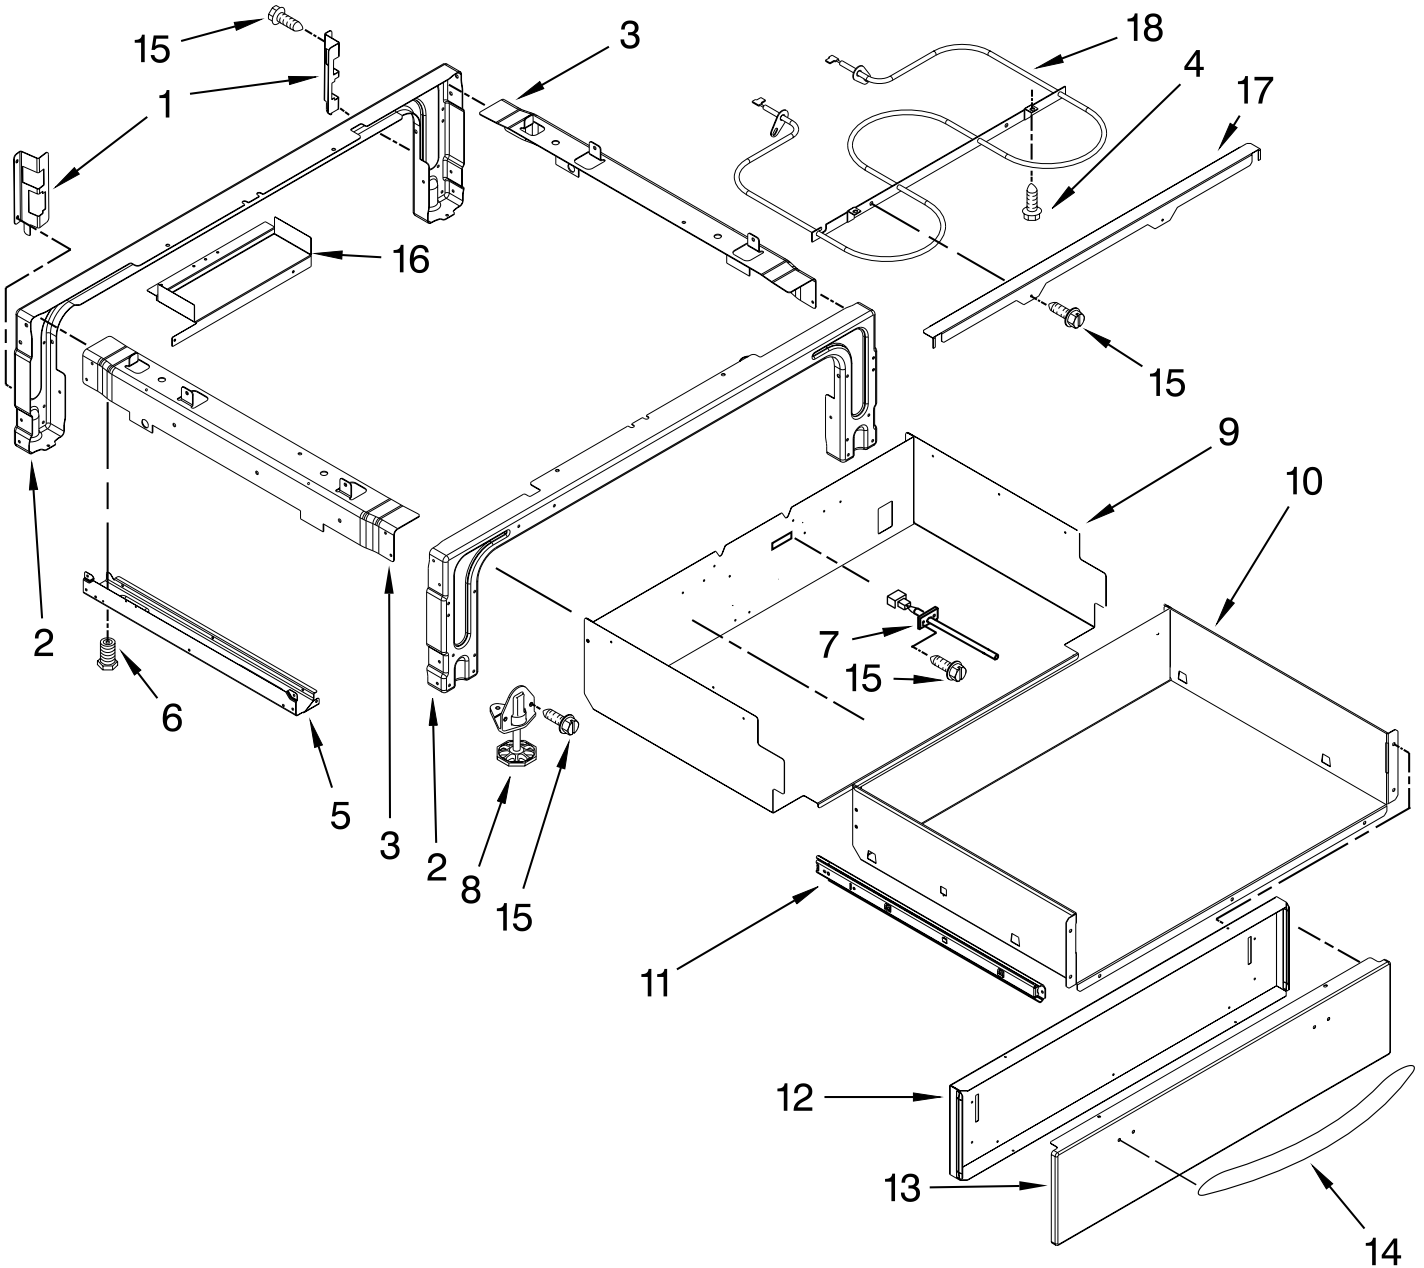

DRAWER PARTS

For Models: YKES907SB03, YKES907SP03, YKES907SS03
(Black) (White) (Stainless)

Illus. No.	Part No.	DESCRIPTION
1		Support, Drawer Rail
	9757687	Right
	9757686	Left
2	9763501BL	Support, Front & Rear
3		Brace, Drawer
	4453720	Right
	4453721	Left
4	7101P434-60	Screw
5		Side, Base
	9759953	Right
	9759954	Left