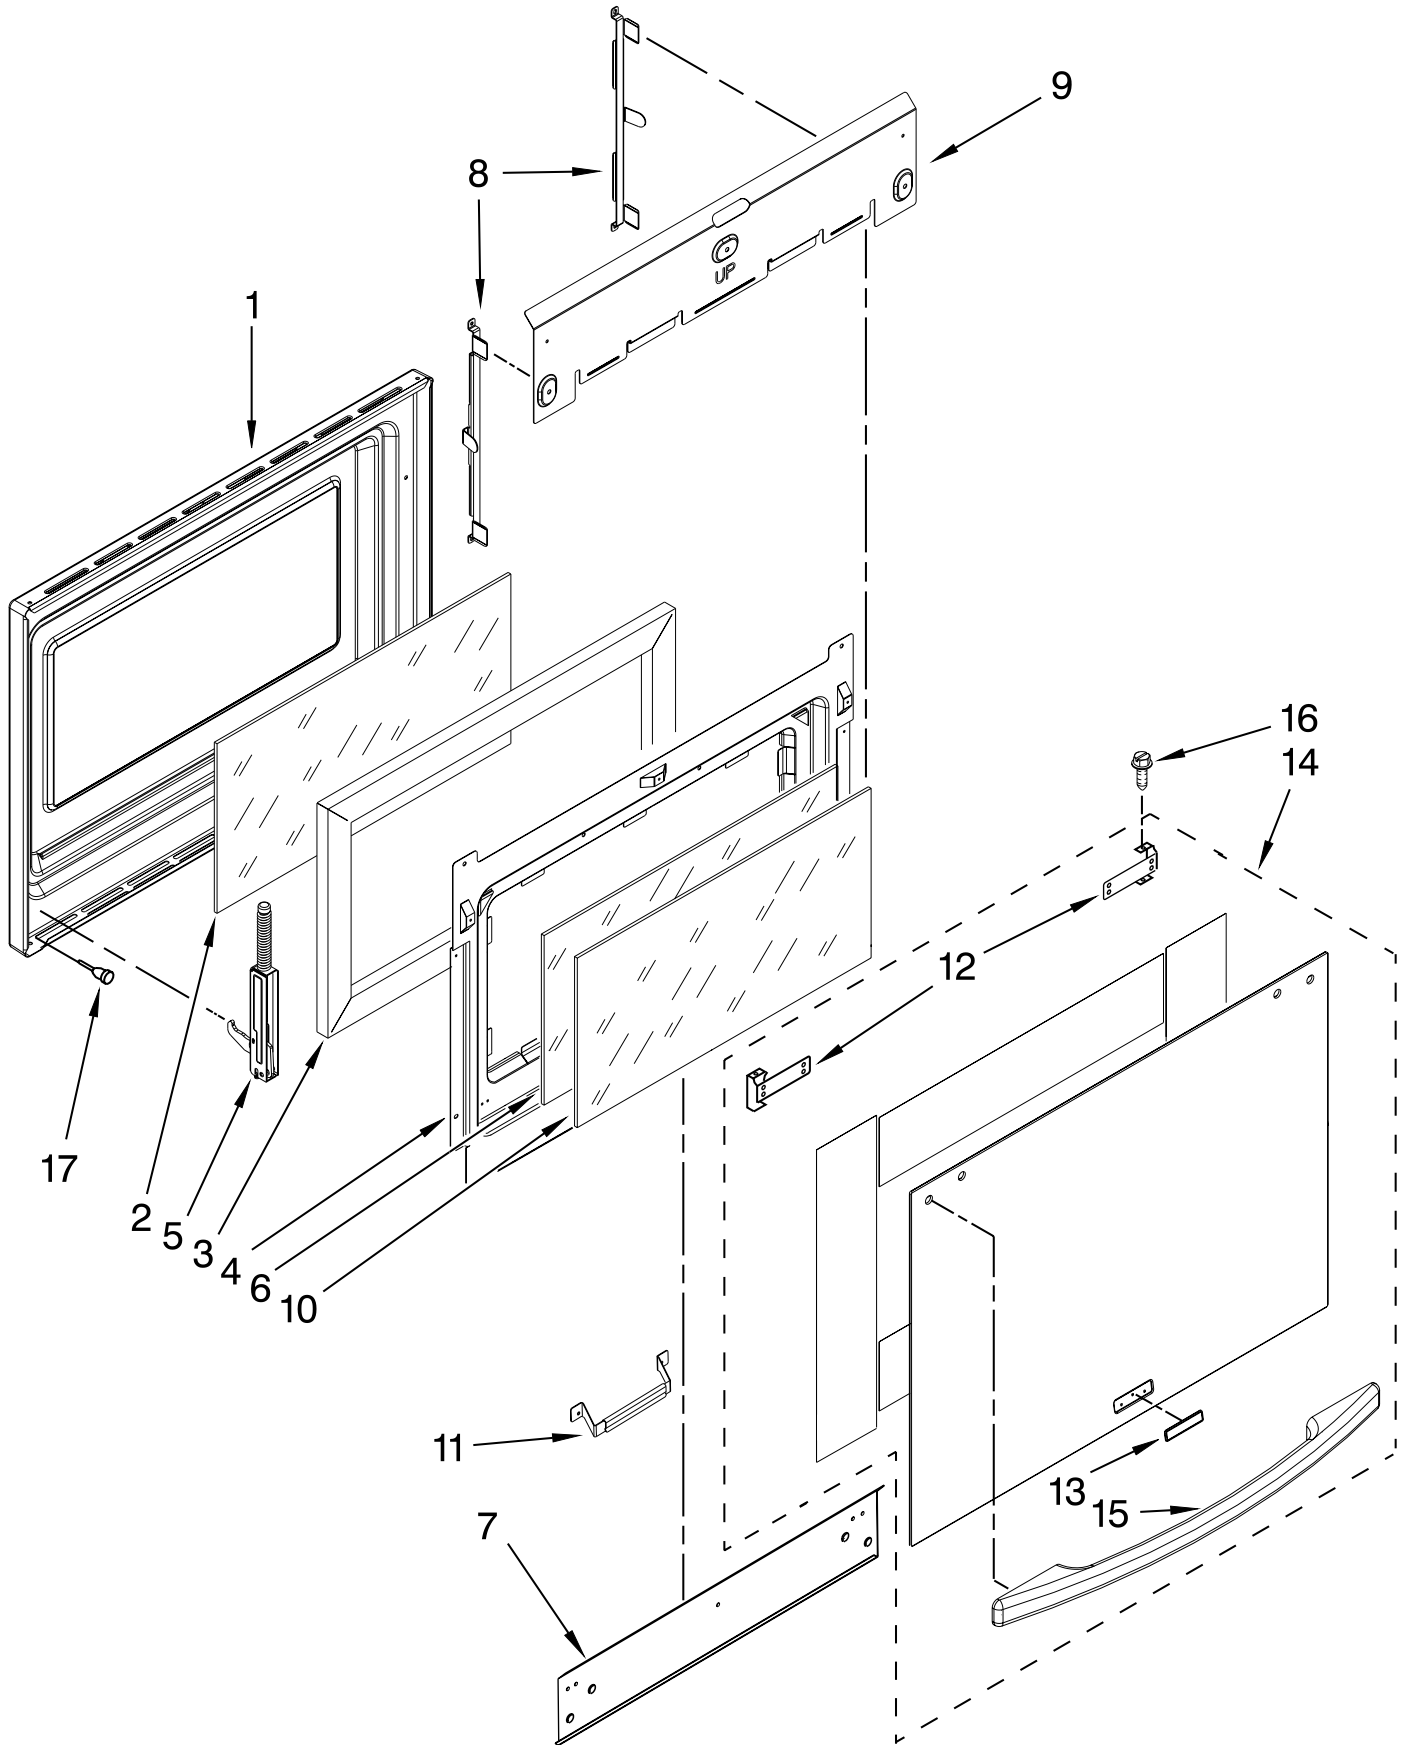

DOOR PARTS

For Models: YKES907SB03, YKES907SP03, YKES907SS03
(Black) (White) (Stainless)

FOR ORDERING INFORMATION REFER TO PARTS PRICE LIST

DOOR PARTS

For Models: YKESS907SB03, YKESS907SP03, YKESS907SS03
(Black) (White) (Stainless)

Illus. No.	Part No.	DESCRIPTION
1	W10277749	Panel, Door
2	9757706	Glass, Inner
3	4451722	Insulation, Door
4	4457132	Retainer, Glass
5		Hinge, Oven Door
	9760579	Right
	9760574	Left
6	9759225	Glass, Inner
7	4457114	Shield, Heat Bottom
8	9759229	Bracket, Glass Side
9	4457104	Shield, Heat Top
10	9759225	Glass, Inner Door
11	9759230	Bracket, Central
12		Bracket, Handle
	W10246114	Right
	W10246113	Left
13		Badge
	W10243392	Black
	W10243393	White
	W10243391	Stainless
14		Assembly, Door Kit
	W10131888	Black
	W10131889	White
	W10155557	Stainless
15		Handle, Door
	W10448671	Black
	W10448672	White
	W10448670	Stainless
16	3196184	Screw
17	4448520	Bumper, Door