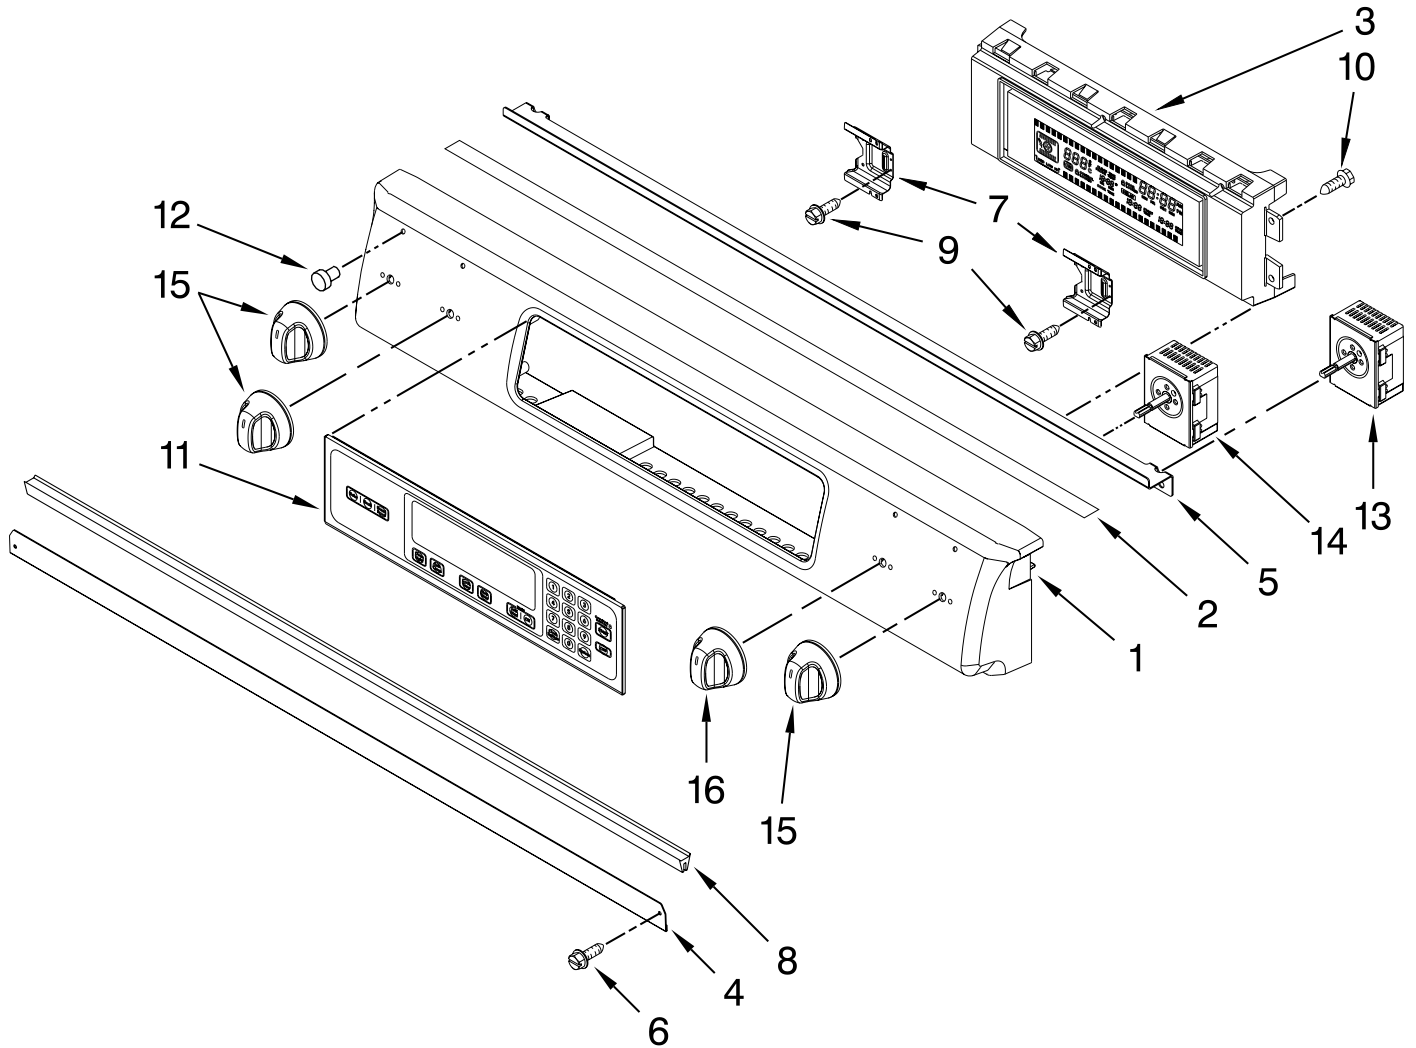

CONTROL PANEL PARTS

For Models: YKESS907SB03, YKESS907SP03, YKESS907SS03
(Black) (White) (Stainless)

Illus. No.	Part No.	DESCRIPTION
1	W10190660	Control Panel Black
	W10190661	White
	W10190662	Stainless
2	W10110246	Gasket, Console
3	W10181439	Control, Electric
4	W10105370	Shield, Console Vent
5	W10117524	Bracket, Console
6	3196160	Screw
7	9761745	Bracket, Thermostat

Illus. No.	Part No.	DESCRIPTION
8	W10116195	Gasket, Vent Shield
9	3196537	Screw
10	9780271	Screw
11	9761566	Membrane, Switch
12	3196068	Lens, Indicator
13	9763762	Duel, Switch LR,LF,RR
14	9763761	Single, Switch RF

Illus. No.	Part No.	DESCRIPTION
15		Knob, Smart Duel LR,LR,RR
	W10193255	Black
	W10193253	White
	W10156260	Stainless
16		Knob, Smart Single RF
	W10193259	Black
	W10193257	White
	W10156261	Stainless

FOR ORDERING INFORMATION REFER TO PARTS PRICE LIST