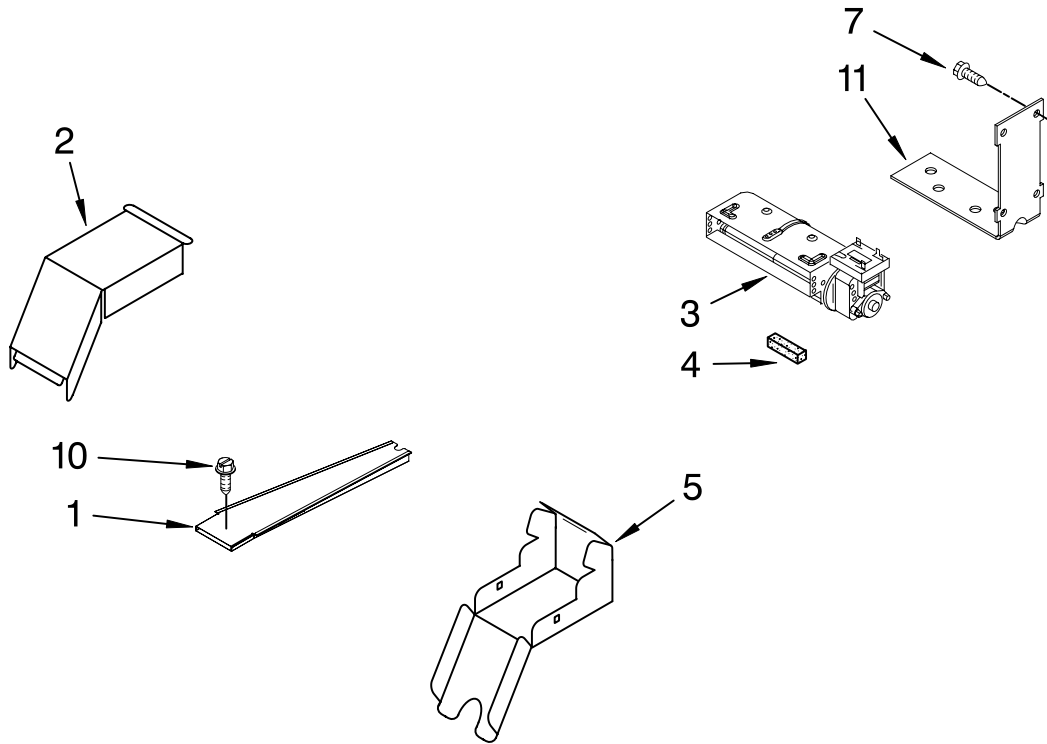

FOR ORDERING INFORMATION REFER TO PARTS PRICE LIST

CONTROL PANEL PARTS

For Models: YKES908SS03
(Stainless)

Illus. No.	Part No.	DESCRIPTION
1	W10156272	Control Panel
2	W10110246	Gasket, Console
3	W10181439	Control, Electric
4	W10105370	Shield, Console Vent
5	W10117524	Bracket, Console
6	3196160	Screw
7	9761745	Bracket, Thermostat (2)
8	W10116195	Gasket, Vent Shield
9	3196537	Screw
10	9780271	Screw
11	9761566	Membrane, Switch

FOR ORDERING INFORMATION REFER TO PARTS PRICE LIST

INTERNAL OVEN PARTS

For Models: YKES908SS03
(Stainless)

Illus. No.	Part No.	DESCRIPTION	Illus. No.	Part No.	DESCRIPTION	Illus. No.	Part No.	DESCRIPTION
1	9760774	Element, Broil	9	9760769	Element, Convection	13	W10116228	Motor, Convection
2	4449154	Screw	10	9756690	Cover, Fan	14	W10116349	Nut
6	W10179152	Rack, Oven	11	4455037	Tray, Hidden Bake	15	W10116351	Blade, Fan
7	9760768	Element, Bake	12	4450039	Cover, Bake Tray	16	9755543	Jack, Meat Probe
8	9755542	Probe, Meat			17	9755547	Lock Washer	
					18	9755546	Hex Nut	

FOR ORDERING INFORMATION REFER TO PARTS PRICE LIST

TOP VENTING PARTS

For Models: YKES908SS03
(Stainless)

Illus. No.	Part No.	DESCRIPTION
1	4451759	Vent, Exhaust
2	4455178	Elbow, Vent Top
3	9759320	Blower
4	4451758	Block, Foam
5	4455177	Elbow, Vent Bottom
7	4449809	Screw (2)
10	4449040	Screw
11	4455352	Bracket, Blower