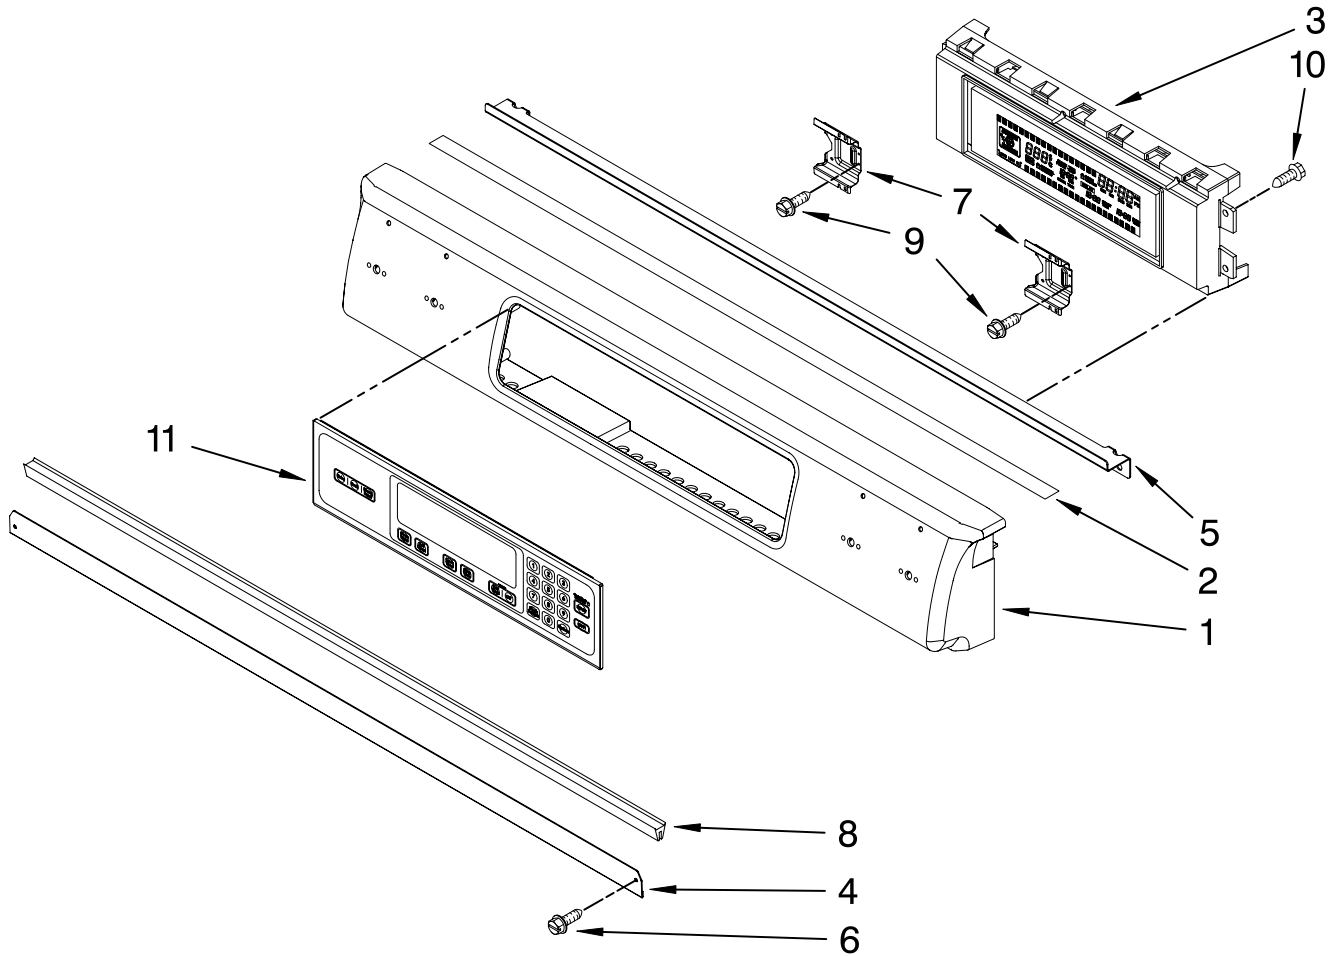

CONTROL PANEL PARTS

For Models: YKES908SS03
(Stainless)

Illus. No.	Part No.	DESCRIPTION
1	W10156272	Control Panel
2	W10110246	Gasket, Console
3	W10181439	Control, Electric
4	W10105370	Shield, Console Vent
5	W10117524	Bracket, Console
6	3196160	Screw
7	9761745	Bracket, Thermostat (2)
8	W10116195	Gasket, Vent Shield
9	3196537	Screw
10	9780271	Screw
11	9761566	Membrane, Switch

FOR ORDERING INFORMATION REFER TO PARTS PRICE LIST