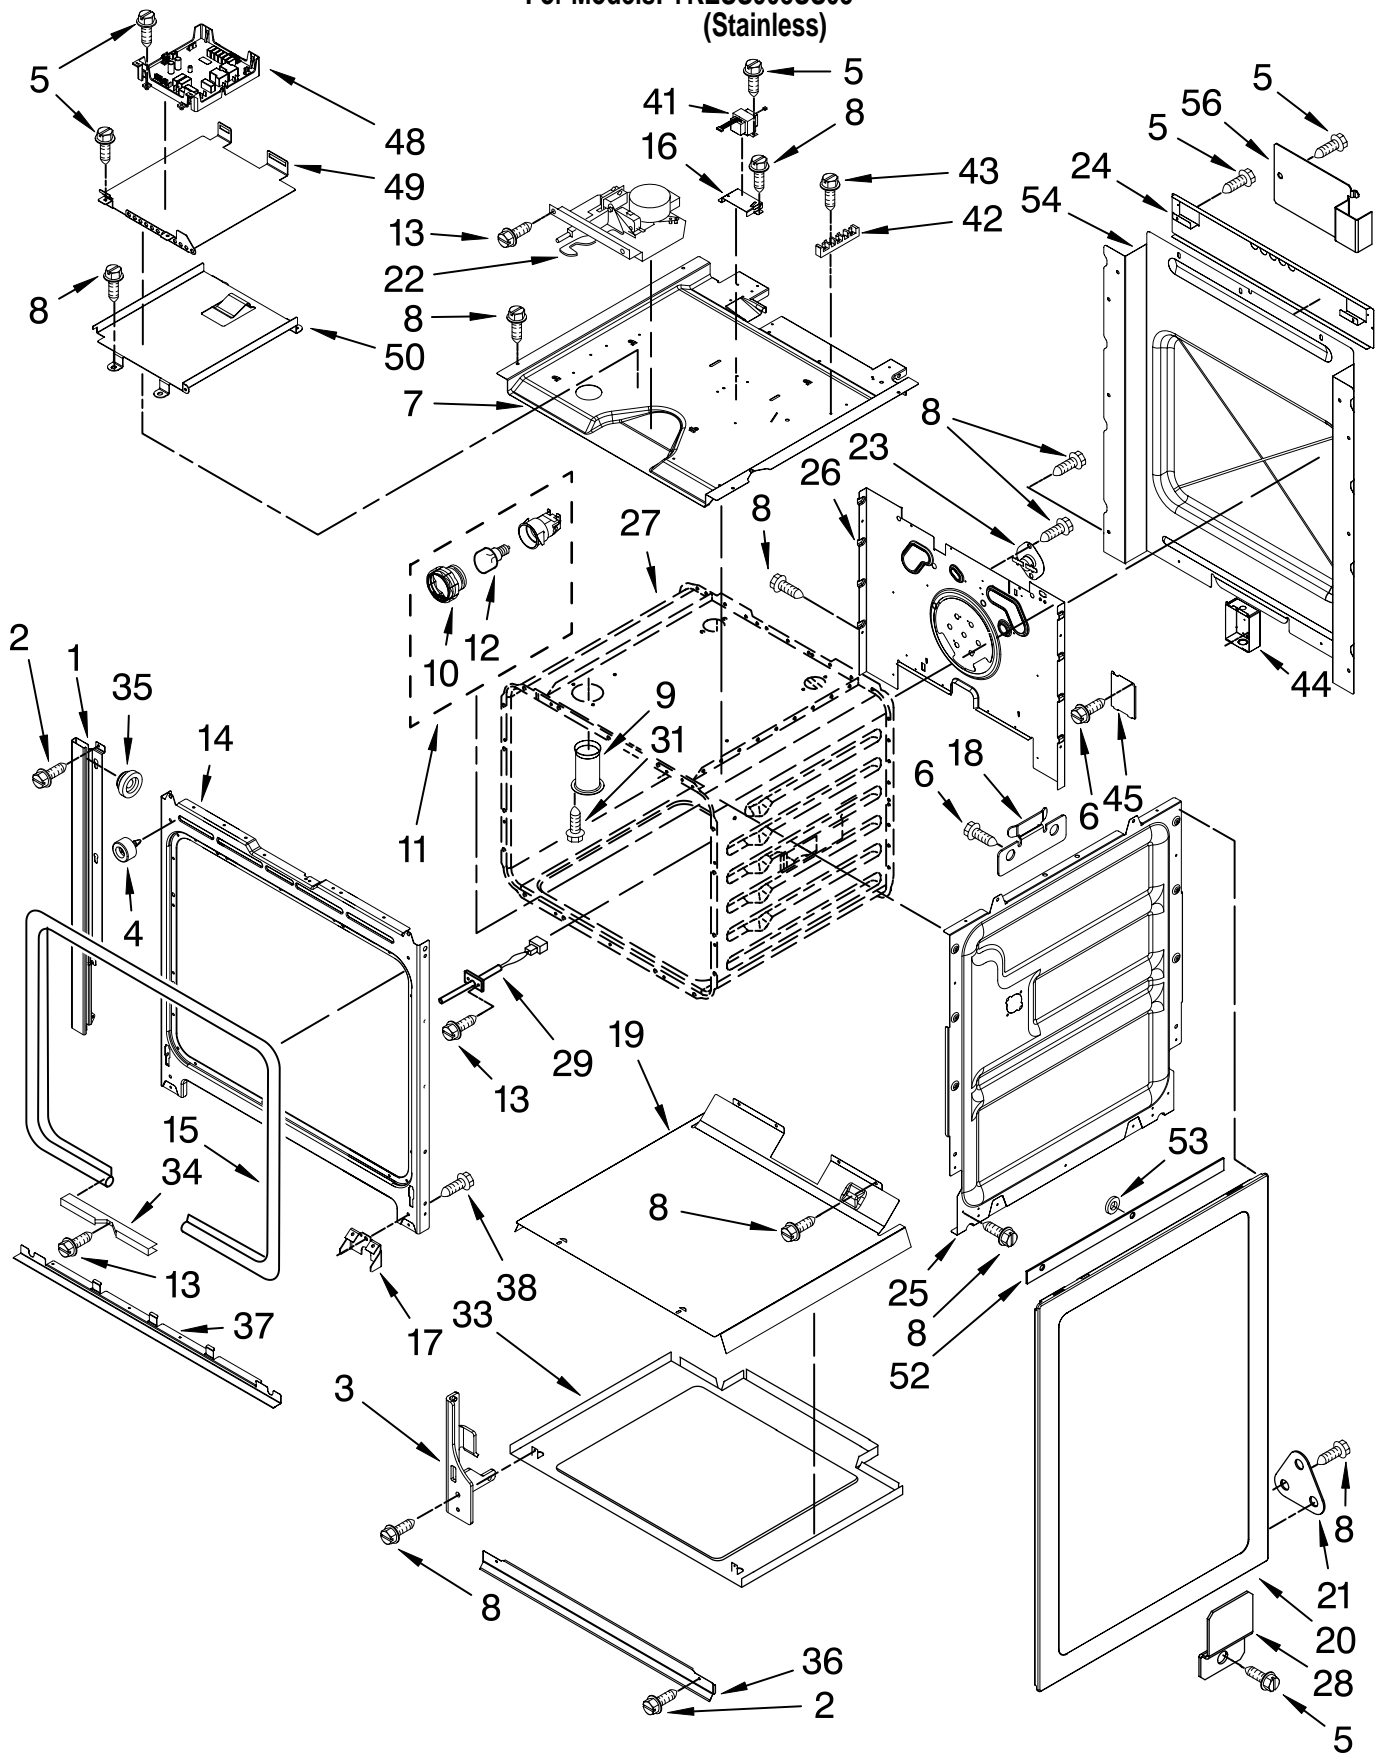

FOR ORDERING INFORMATION REFER TO PARTS PRICE LIST

COOKTOP PARTS

For Models: YKES908SS03
(Stainless)

Illus. No.	Part No.	DESCRIPTION
1		Literature Parts
	W10118260	Installation Instructions Use & Care Guide
	W10190622	English
	W10162197	French Tech Sheet
	W10112131	English
	W10112134	French
	9763467	Easy Set Guide
	9757680	Anti-Tip Instructions Safe Cooking Tips
	9762761	English
	W10065852	French
2	8285348	Module, Appliance Manager
3	9761422	Frame, Cooktop Side
4	W10110273	Cooktop
5	9757824	Rail, Element Side
6	9761638	Box, Tap Touch
7	W10076030	Gasket (2)
8	4449745	Screw
9	9759944	Thermostat
10	9756821	Support, Wiring
11	9757825	Rail, Element Center (1)
12		Element, Surface
	W10203295	LR/1000W
	4453907	RF/1500W
	4453910	RR/1900W
	4453908	LF/2300W
13	9761423	Frame, Cooktop Front
14	3196537	Screw
15	341196	Thermostat
16	3196160	Screw
17	9761663	Seal, Heat
18	9757815	Support, Module
19	9759094	Spring, Locator
20	9761768	Frame, Cooktop Rear
21	9763517	Rail, Element (2)
22	246119	Screw
23	9761723	Cover, Cooktop Rear
24	9757063	Module, Tap Touch

FOR ORDERING INFORMATION REFER TO PARTS PRICE LIST

OVEN PARTS

For Models: YKES908SS03
(Stainless)

FOR ORDERING INFORMATION REFER TO PARTS PRICE LIST

OVEN PARTS

For Models: YKESS908SS03
(Stainless)

Illus. No.	Part No.	DESCRIPTION
1		Trim, Side
	W10140548	Right
	W10140547	Left
2	3400832	Screw
3		Hinge Receiver
	4455606	Right
	4455605	Left
4	W10105790	Bumper, Door (2)
5	3196537	Screw
6	3196160	Screw
7	8303099	Top Chassis
8	4449809	Screw
9	4452158	Tube, Vent
10	W10067870	Lens, Light
11	W10009930	Oven Light, Assembly
12	4452166	Bulb, Light
13	4449154	Screw
14	W10115831	Frame, Front
15	W10074200	Gasket, Door
16	9757829	Bracket, Transformer
17	4452152	Bracket, Mounting