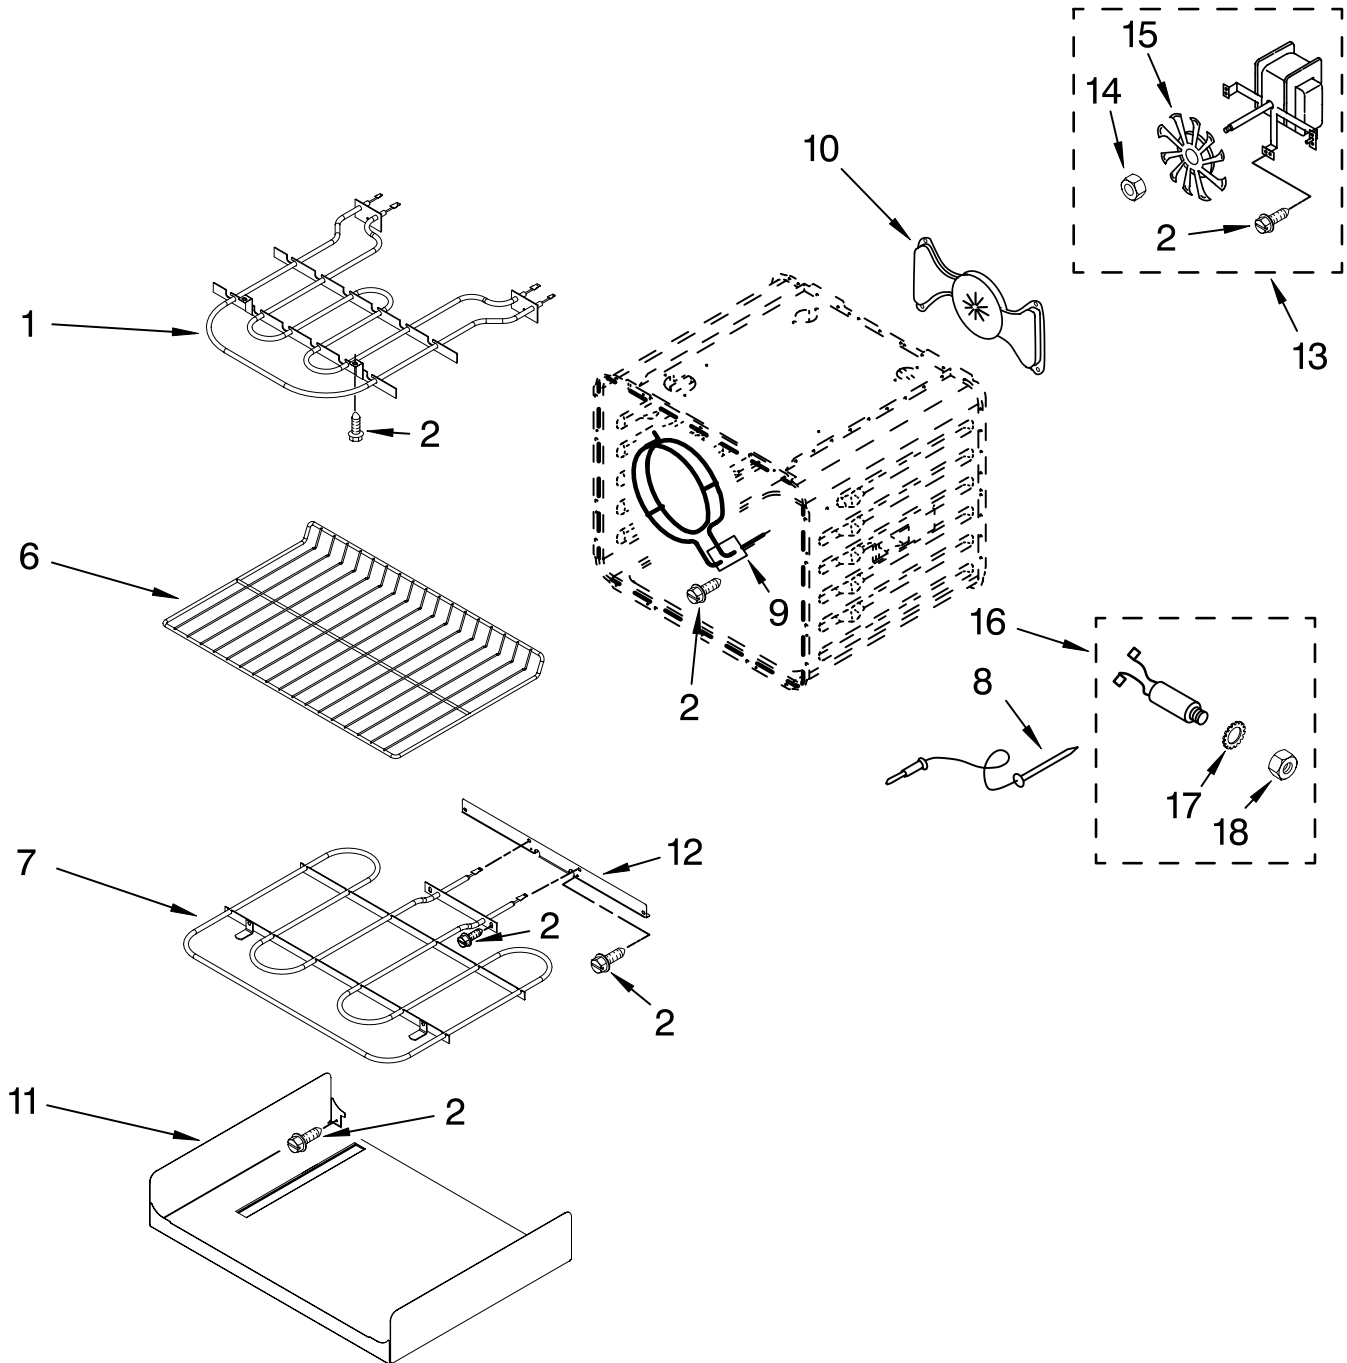

FOR ORDERING INFORMATION REFER TO PARTS PRICE LIST

CONTROL PANEL PARTS

For Models: YKES908SS03
(Stainless)

Illus. No.	Part No.	DESCRIPTION
1	W10156272	Control Panel
2	W10110246	Gasket, Console
3	W10181439	Control, Electric
4	W10105370	Shield, Console Vent
5	W10117524	Bracket, Console
6	3196160	Screw
7	9761745	Bracket, Thermostat (2)
8	W10116195	Gasket, Vent Shield
9	3196537	Screw
10	9780271	Screw
11	9761566	Membrane, Switch

FOR ORDERING INFORMATION REFER TO PARTS PRICE LIST

INTERNAL OVEN PARTS

For Models: YKES908SS03
(Stainless)

Illus. No.	Part No.	DESCRIPTION	Illus. No.	Part No.	DESCRIPTION	Illus. No.	Part No.	DESCRIPTION
1	9760774	Element, Broil	9	9760769	Element, Convection	13	W10116228	Motor, Convection
2	4449154	Screw	10	9756690	Cover, Fan	14	W10116349	Nut
6	W10179152	Rack, Oven	11	4455037	Tray, Hidden Bake	15	W10116351	Blade, Fan
7	9760768	Element, Bake	12	4450039	Cover, Bake Tray	16	9755543	Jack, Meat Probe
8	9755542	Probe, Meat			17	9755547	Lock Washer	
					18	9755546	Hex Nut	