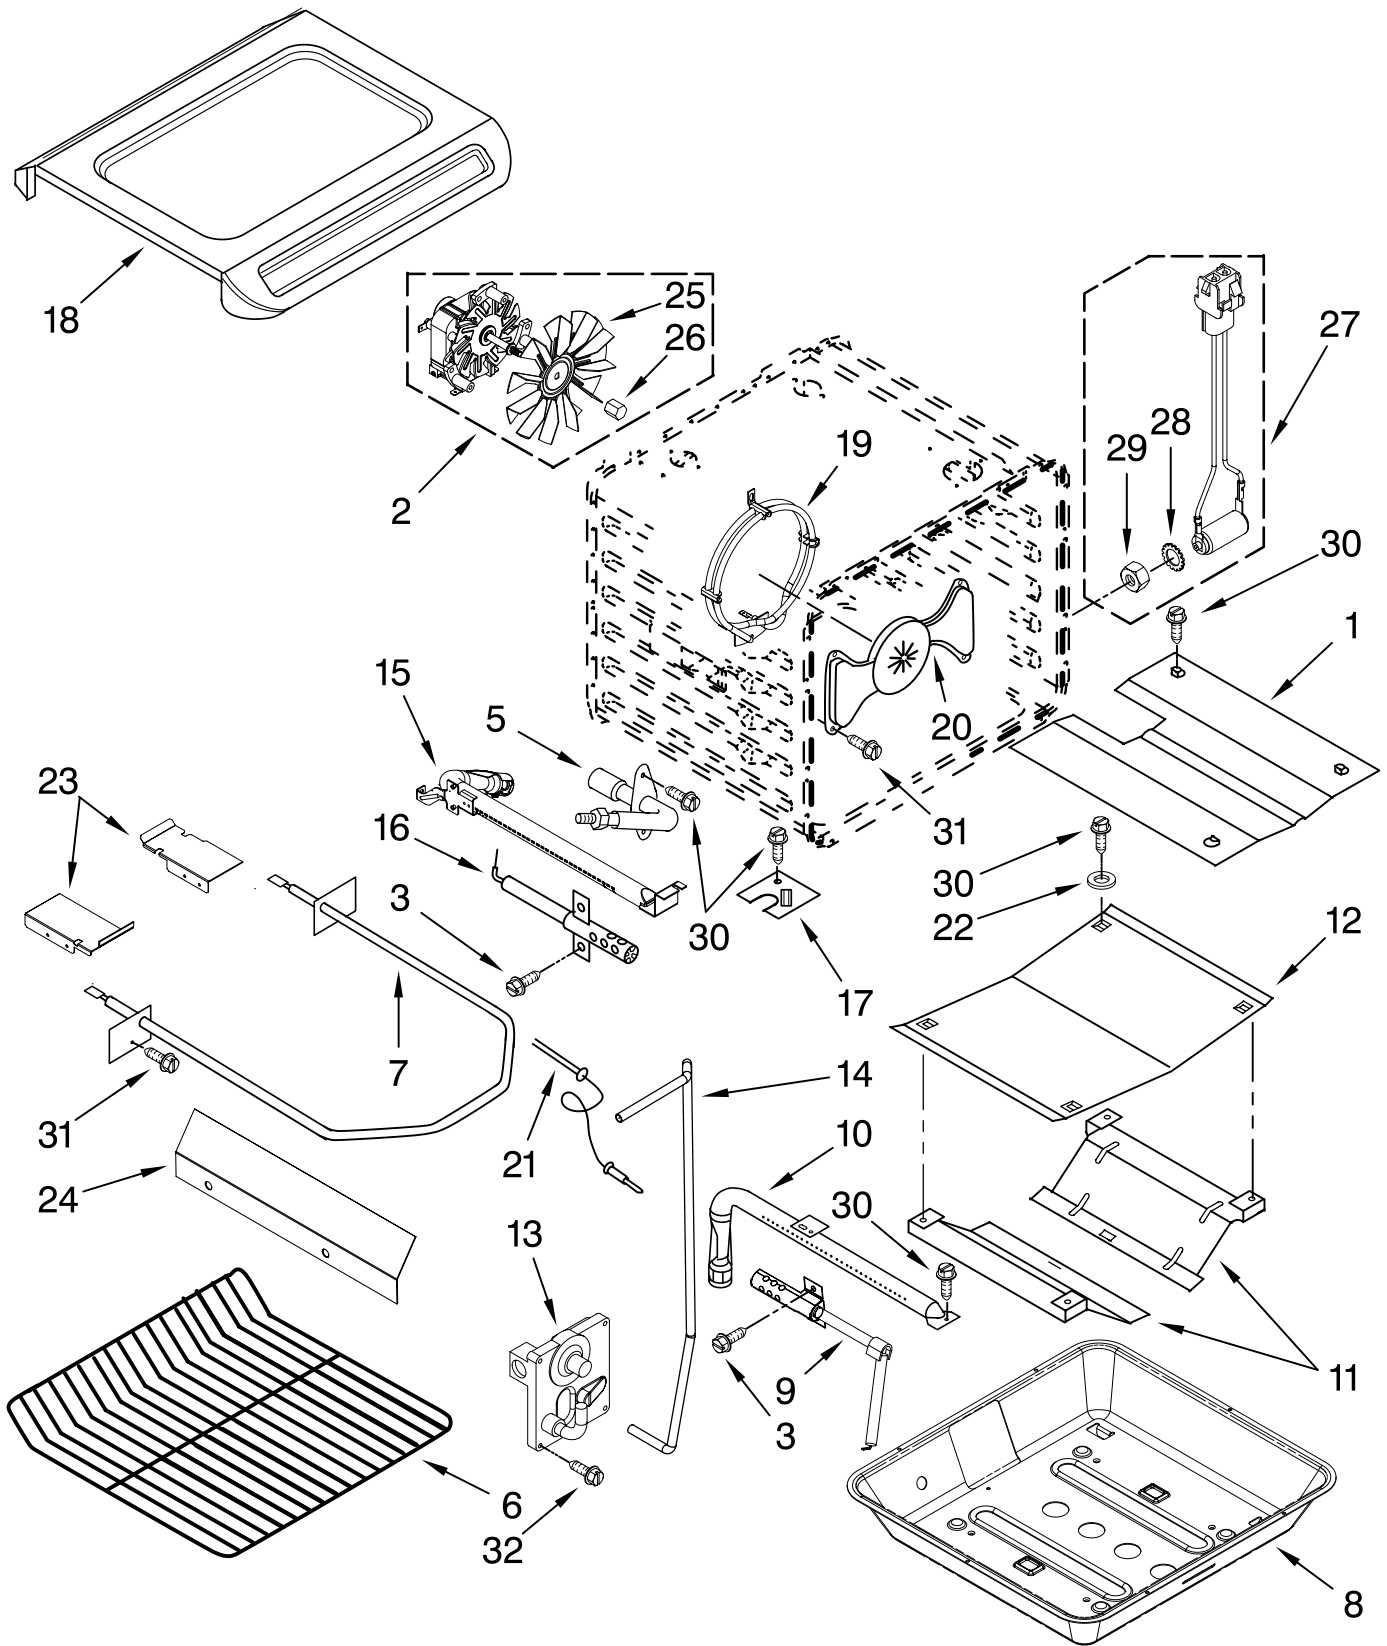

INTERNAL OVEN PARTS

For Model: KGSS907XSP00

(Stainless)

FOR ORDERING INFORMATION REFER TO PARTS PRICE LIST

INTERNAL OVEN PARTS

For Model: KGSS907XSP00

(Stainless)

Illus. No.	Part No.	DESCRIPTION
1	9752980	Shield, Flame
2	W10196895	Motor, Convection
3	3196385	Screw
5	9757779	Fitting, Broiler
6	W10179152	Rack, Oven
7	W10207402	Element, Broil
8	W10145744	Pan Support, Bake
9	9760229	Electrode, Bake
10	9760228	Burner, Bake Log
11	9752737	Shield, Oven
12	4453984	Shield, Bake Flame
13	9763716	Valve, Assembly
14	9756831	Tube, Broil
15	W10111219	Burner, Broil
16	8054129	Ignitor, Broil
17	4454009	Cover, Ignitor
18	W10272546	Pan, Oven Bottom
19	9760777	Element, Convect
20	W10104790	Cover, Fan
21	9755542	Probe, Meat
22	9757778	Bushing
23		Shield, Element
	W10153093	Right
	W10153094	Left
24	W10153101	Diverter, Air
25	W10116351	Blade, Fan
26	W10116349	Nut
27	9755543	Jack, Meat Probe
28	9755547	Washer, Lock External
29	9755546	Hex Nut
30	3196176	Screw
31	4449154	Screw
32	3400080	Screw

FOR ORDERING INFORMATION REFER TO PARTS PRICE LIST