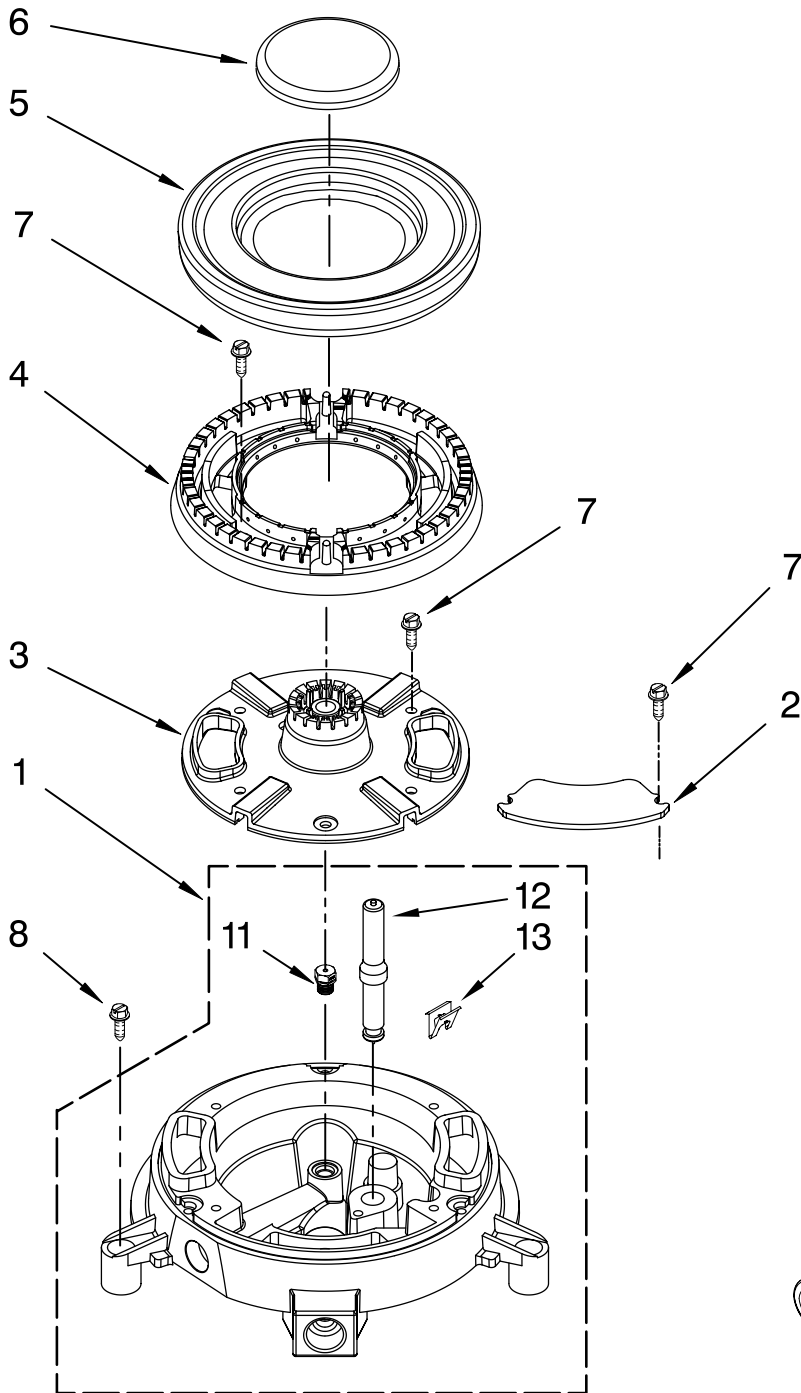

FOR ORDERING INFORMATION REFER TO PARTS PRICE LIST

COOKTOP BURNER PARTS

For Model: KGSS907XSP00

(Stainless)

Illus. No.	Part No.	DESCRIPTION
1	W10128446 LR, RF W10128455 RR	Burner Base
2	9761069	Tubing, Burner(RF)
3	9761070	Tubing, Burner(RR)
4	W10110378	Ingitor, Orifice Holder
5	9761068	Tubing, Burner(LR)

Illus. No.	Part No.	DESCRIPTION
6	9762937 LR, RF 9762938 RR	Orifice
7	4456816	Valve, Burner Small
8	4456817	Valve, Burner Large
10	9761648	Tube, Manifold

Illus. No.	Part No.	DESCRIPTION
11	9761641 TCB 9761642	Manifold Cooktop
12	3196537	Screw
13	8273062	Screw
14	74009427	Screw, Valve
18	4453754	Tubing GDS to Manifold

FOR ORDERING INFORMATION REFER TO PARTS PRICE LIST

TRIPLE CROWN BURNER

For Model: KGSS907XSP00

(Stainless)

Illus. No.	Part No.	DESCRIPTION
1	9761639	Burner Assembly Triple Crown Burner
2	8285250	Plate, Closure
3	8285255	Internal Head, Triple Crown
4	8285256	External Head, Triple Crown Burner
5	8285258	Cap, Burner External
6	9758829CB	Cap, Burner Internal
7	3400702	Screw
8	3400843	Screw
9	9760519	Valve, T.C.B.
10	9761072	Outer Tube, T.C.B. Gas
	9761071	Inner
11		Orifice
	9762443	Internal
	9762442	External
12	9763494	Igniter
13	9763494	Clip, Spring Igniter