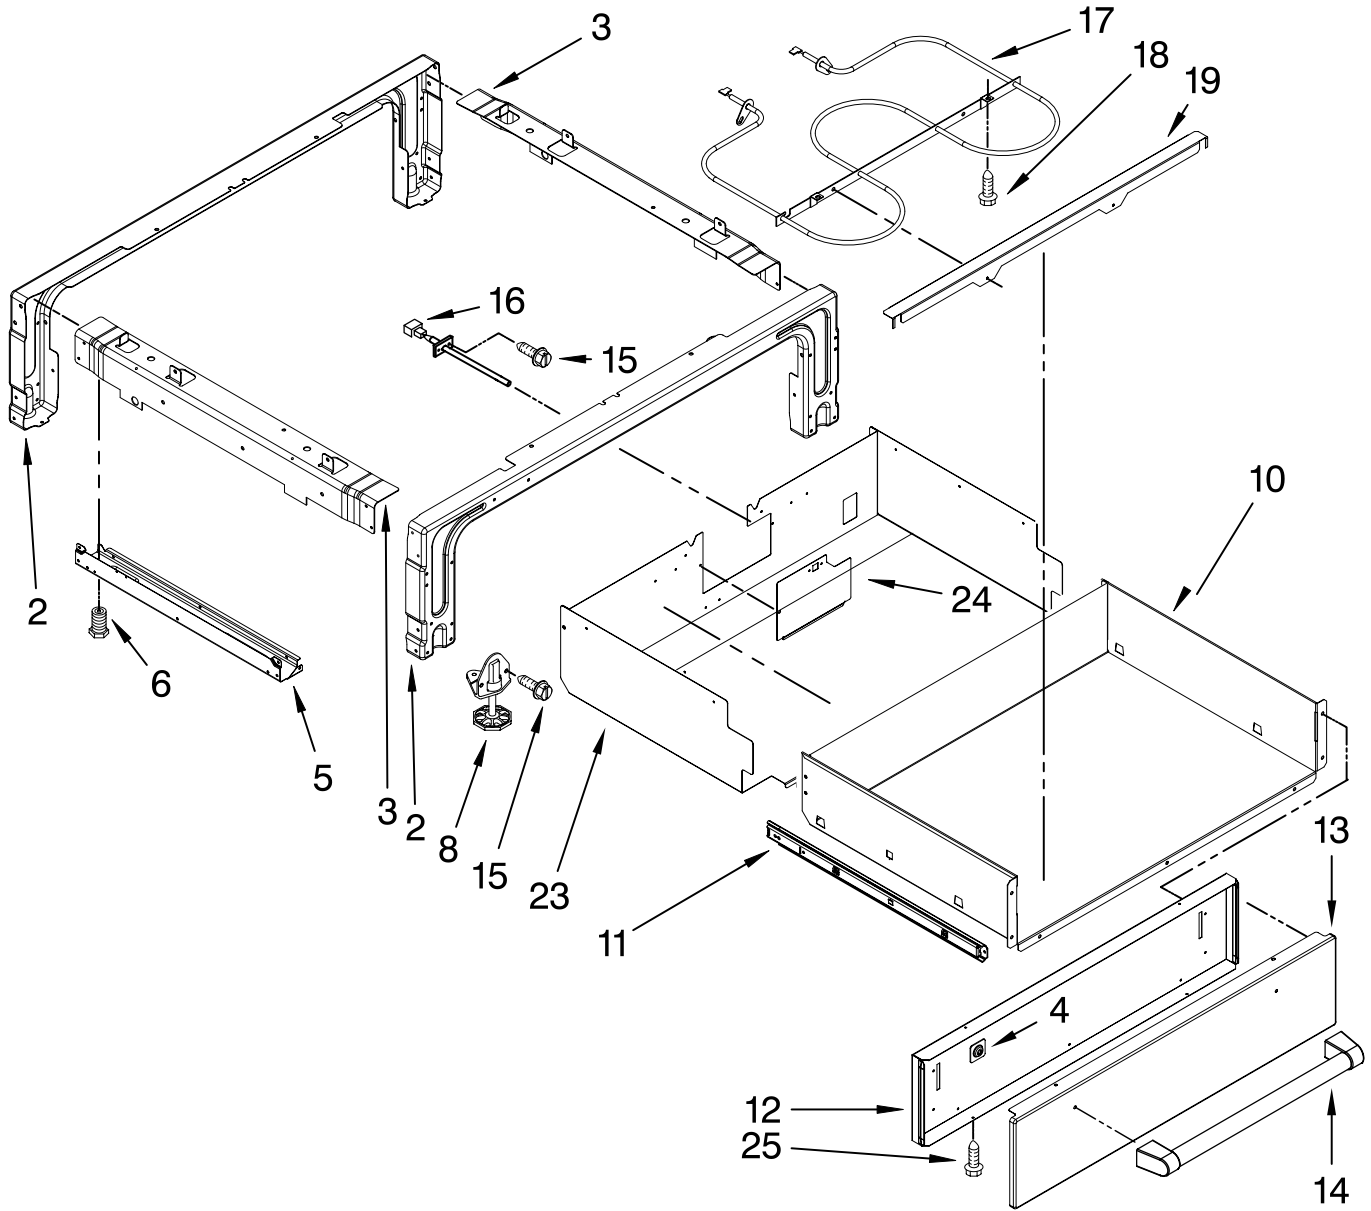

DOOR PARTS

For Model: KGSS907XSP00

(Stainless)

FOR ORDERING INFORMATION REFER TO PARTS PRICE LIST

DOOR PARTS

For Model: KGSS907XSP00

(Stainless)

Illus.	Part	
No.	No.	DESCRIPTION
1	9759413	Panel, Door
2	9757706	Glass, Inner
3	4451722	Insulation, Door
4	4457132	Retainer, Glass
5		Hinge, Oven Door
	9760579	Right
	9760580	Left
6	9759225	Glass, Inner
7	4457114	Shield, Heat Bottom
8	9759229	Bracket, Glass Side
9	4457104	Shield, Heat Top
10	9759225	Glass, Inner Door
11	9759230	Bracket, Central
12		Bracket, Handle
	W10246114	Right
	W10246113	Left
13	8522415	Seal, Window
14	W10246115	Door Assembly, Outer
15	W10246102	Handle, Door
16	3400074	Screw
17	4448520	Bumper, Door
18	W10320959	Badge

DRAWER PARTS

For Model: KGSS907XSP00

(Stainless)

Illus. No.	Part No.	DESCRIPTION
2	9763501BL	Support, Front & Rear
3	4453720	Brace, Drawer Right
	4453721	Left
4	3823F017-45	Spacer, Handle
5	9759953	Right Side, Base
	9759954	Left