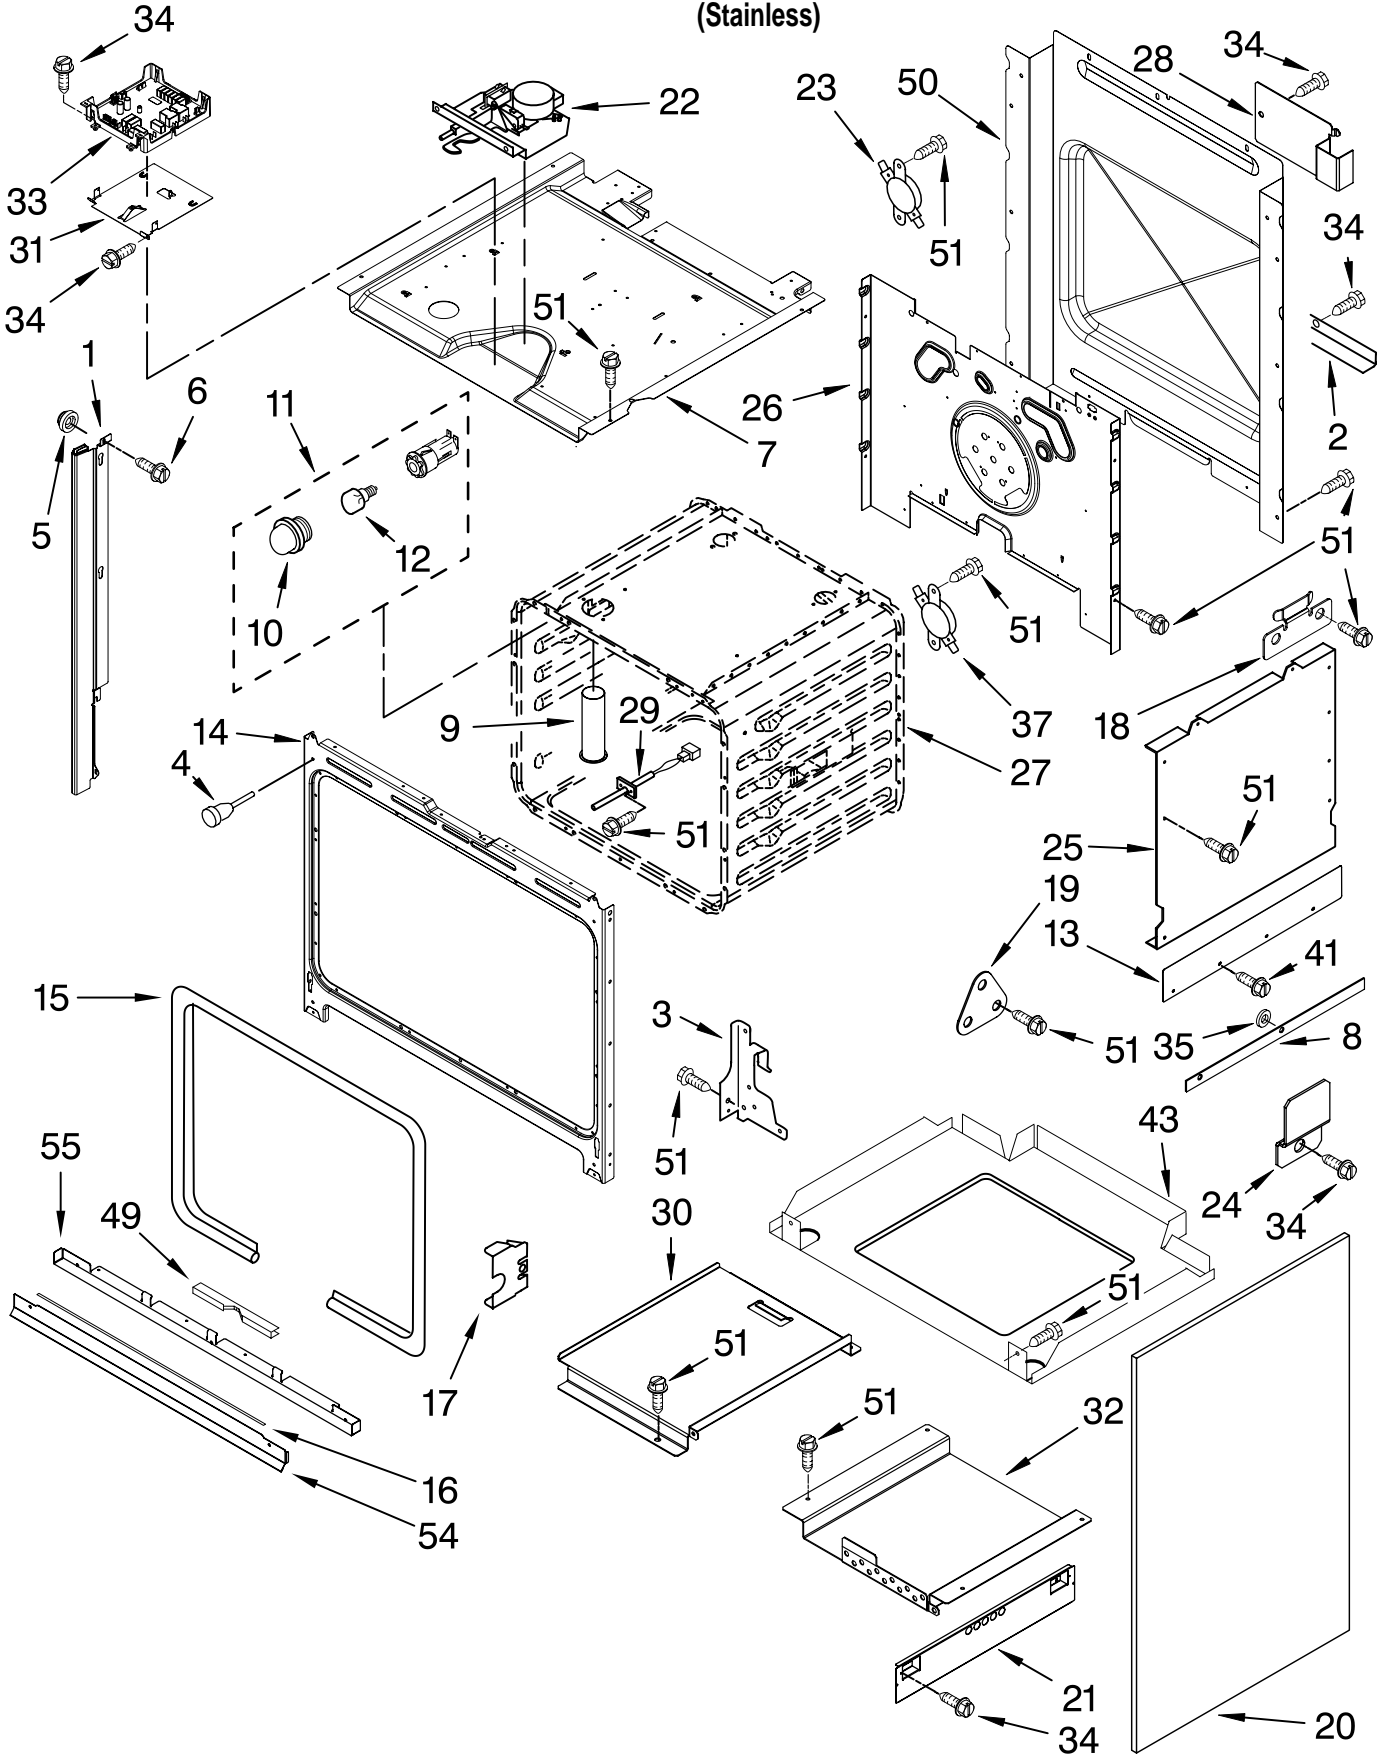

FOR ORDERING INFORMATION REFER TO PARTS PRICE LIST

COOKTOP PARTS

For Model: KGSS907XSP00

(Stainless)

Illus. No.	Part No.	DESCRIPTION	Illus. No.	Part No.	DESCRIPTION	Illus. No.	Part No.	DESCRIPTION
1		Literature Parts	3	9761784	Bracket, Mounting	16	9759944	Thermostat (60c)
	W10246118	Installation Instructions	4		Cooktop	17		Vent, Center
	W10246109	Use & Care Guide		W10175850	Black/Stainless		9760225BL	Black
		Tech Sheet	5	3196537	Screw	18	9761557CB	Grate, Insert
	W10112145	English	6	1129449	Bushing	19	8284669	Cap, Burner
	W10112146	French	7	3400843	Screw			6K (RF, LR)
	9757680	Anti-Tip Instructions	8	3368921	Screw		9761563CB	12.5K (RR)
	9762761	Safe Cooking Tips	9	9763445	Bracket, Burner	20	4449809	Screw
	9763467	Guide Easy Set	10	9756821	Support, Wiring	21	3196160	Screw
	W10075750	Installer Instructions	11	W10129030	Screw	23	9759627	Cover, Cooktop
			12	9761555CB	Grate, Burner Kit			Rear
2	W10208808	Burner Box	13	9761556CB	Grate, Burner Left	24	9763436	Cover, Top Rear
						25		Head, Burner
							8286181	LR, RF
							8286182	RR
						26	W10109920	Gasket (Tape)

FOR ORDERING INFORMATION REFER TO PARTS PRICE LIST

OVEN PARTS

For Model: KGSS907XSP00
(Stainless)

FOR ORDERING INFORMATION REFER TO PARTS PRICE LIST

OVEN PARTS

For Model: KGSS907XSP00

(Stainless)

Illus. No.	Part No.	DESCRIPTION
1		Trim, Side Right
	W10140548	Stainless Left
	W10140547	Stainless
2	8053971	Brace, Main Back
3		Hinge Receiver
	4455606	Right
	4455605	Left
4	W10105790	Bumper, Door
5	4448444	Grommet
6	3400832	Screw
7	8303099	Top Chassis
8	9759722	Insulation, Body Side Trim
9	9761666	Tube, Vent
10	W10067870	Lens, Light
11	W10009930	Assembly, Oven Light
12	4452166	Bulb, Light
13	9757732	Shield, Heat
14	W10115831	Frame, Front
15	W10074200	Gasket, Door