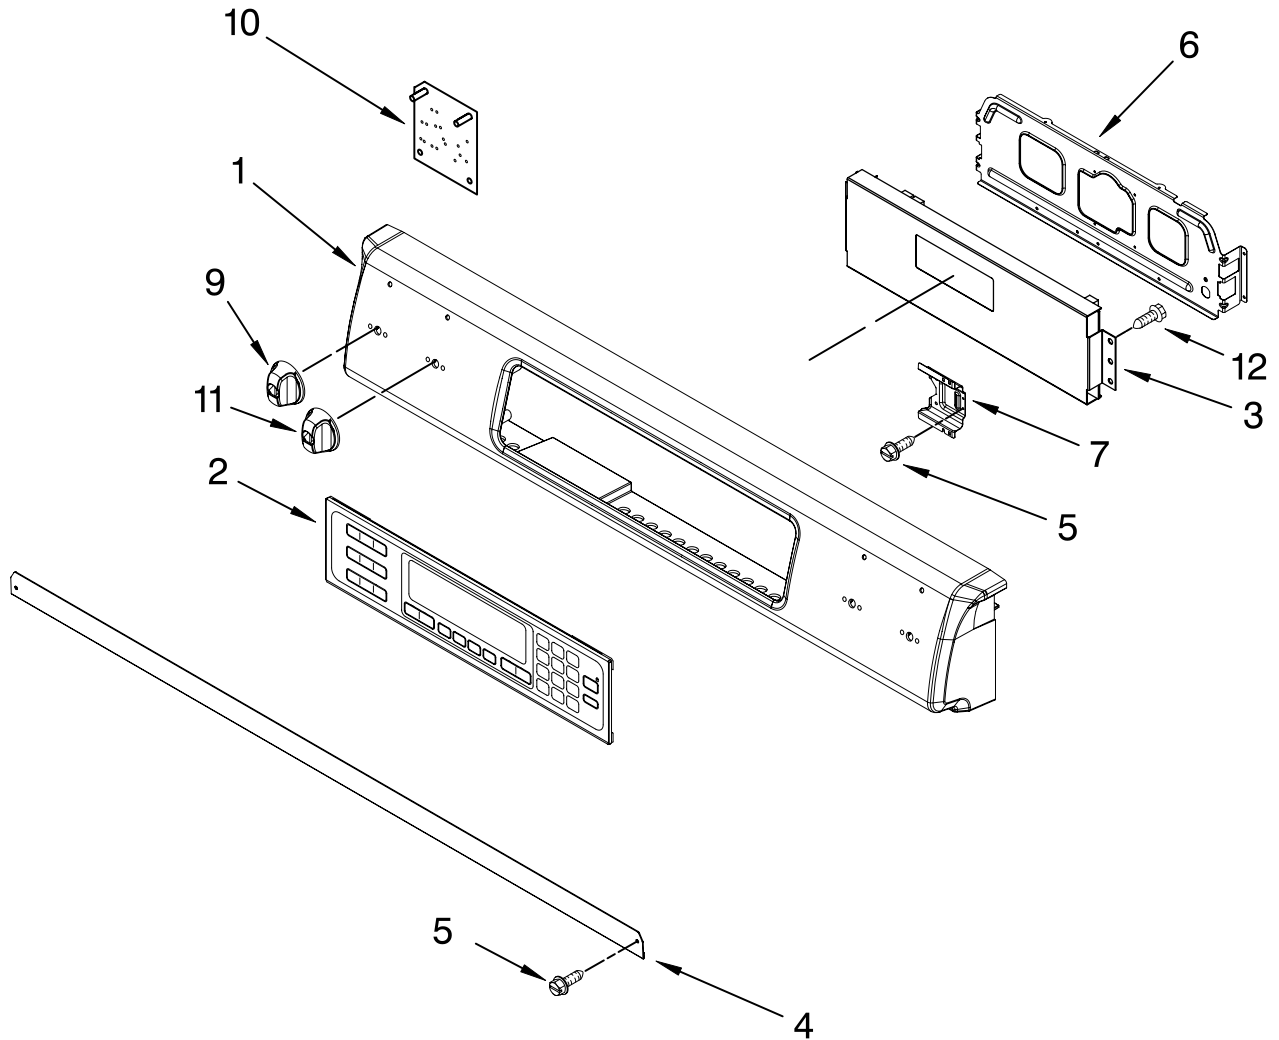

CONTROL PANEL PARTS

For Model: KGSS907XSP00

(Stainless)

Illus. No.	Part No.	DESCRIPTION
1	W10156273	Control Panel
2	9761566	Switch, Membrane
3	9762794	Control, Interface
4	W10105370	Shield, Console
5	3196537	Screw
6	9757409	Support, Gas Valve
7	9761745	Bracket, Touchsensor
9	W10246105	Knob-Single
10	9758080	Module, Spark
11	W10246104	Knob-Dual
12	9780271	Screw

FOR ORDERING INFORMATION REFER TO PARTS PRICE LIST