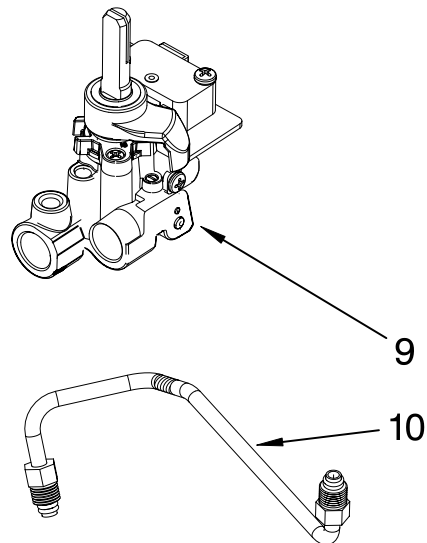

Illus. No.	Part No.	DESCRIPTION
6	9762937 LR, RF 9762938 RR	Orifice
7	4456816	Valve, Burner Small
8	4456817	Valve, Burner Large
10	9761648	Tube, Manifold

Illus. No.	Part No.	DESCRIPTION
11	9761641 TCB 9761642	Manifold Cooktop
12	3196537	Screw
13	8273062	Screw
14	74009427	Screw, Valve
18	4453754	Tubing GDS to Manifold

FOR ORDERING INFORMATION REFER TO PARTS PRICE LIST

TRIPLE CROWN BURNER

For Model: KGSS907XSP00

(Stainless)

Illus. No.	Part No.	DESCRIPTION
1	9761639	Burner Assembly Triple Crown Burner
2	8285250	Plate, Closure
3	8285255	Internal Head, Triple Crown
4	8285256	External Head, Triple Crown Burner
5	8285258	Cap, Burner External
6	9758829CB	Cap, Burner Internal
7	3400702	Screw
8	3400843	Screw
9	9760519	Valve, T.C.B.
10	9761072	Outer Tube, T.C.B. Gas
	9761071	Inner
11		Orifice
	9762443	Internal
	9762442	External
12	9763494	Igniter
13	9763494	Clip, Spring Igniter

FOR ORDERING INFORMATION REFER TO PARTS PRICE LIST

CONTROL PANEL PARTS

For Model: KGSS907XSP00

(Stainless)

Illus. No.	Part No.	DESCRIPTION
1	W10156273	Control Panel
2	9761566	Switch, Membrane
3	9762794	Control, Interface
4	W10105370	Shield, Console
5	3196537	Screw
6	9757409	Support, Gas Valve
7	9761745	Bracket, Touchsensor
9	W10246105	Knob-Single
10	9758080	Module, Spark
11	W10246104	Knob-Dual
12	9780271	Screw