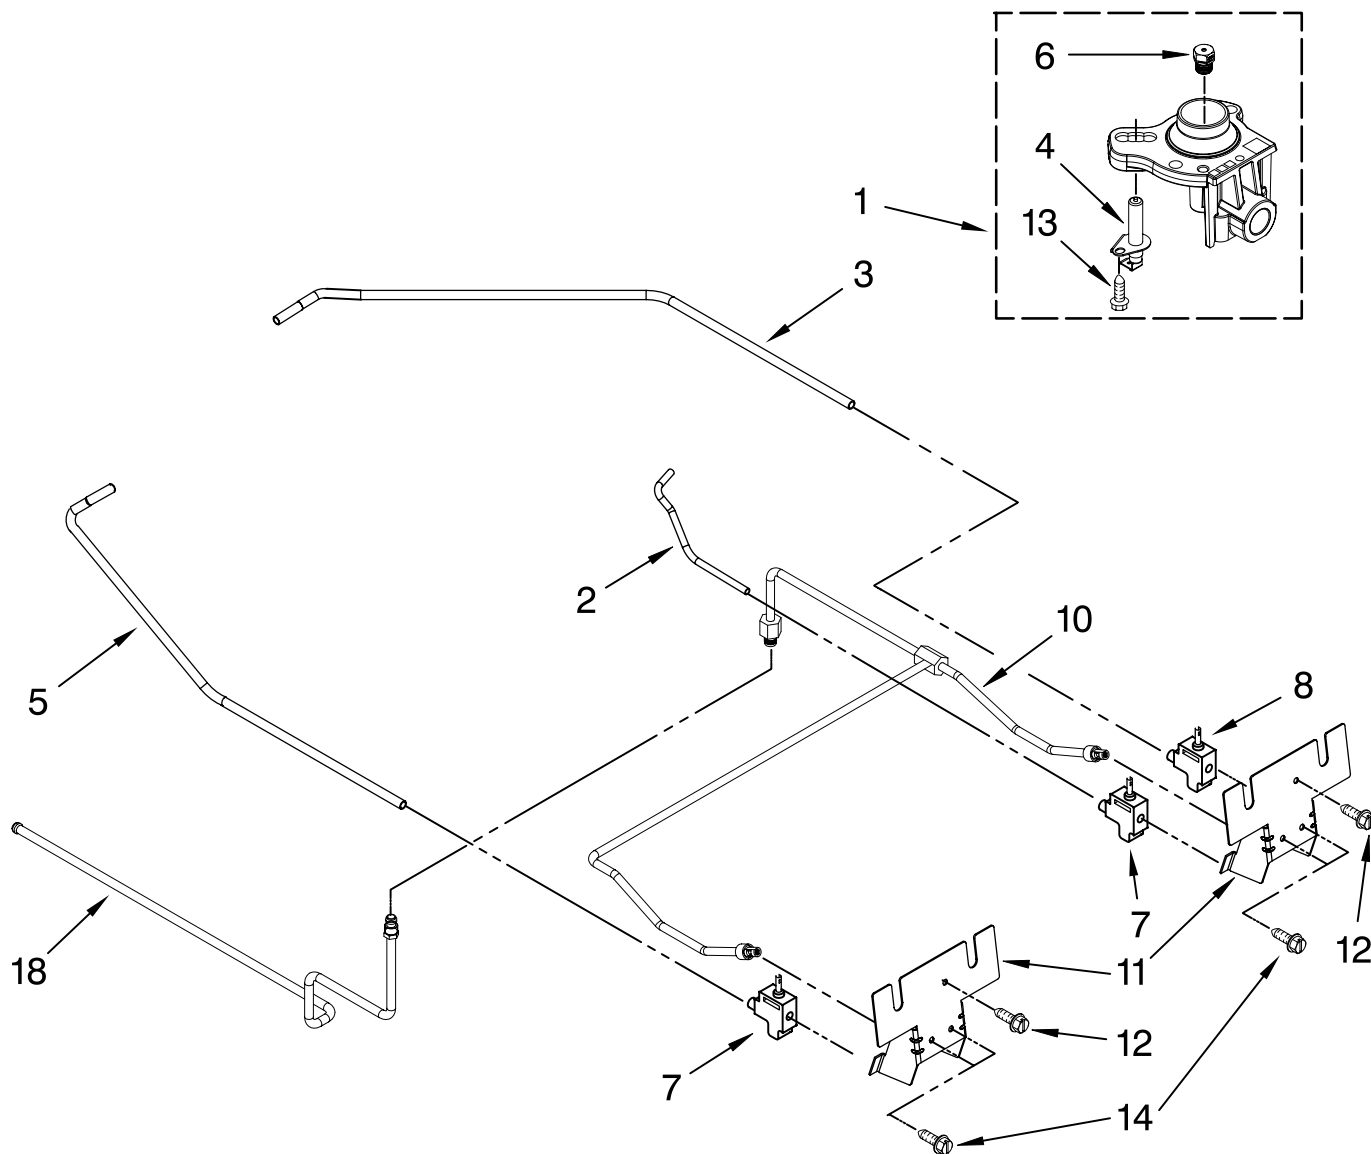

COOKTOP BURNER PARTS

For Model: KGSS907XSP00

(Stainless)

Illus. No.	Part No.	DESCRIPTION
1	W10128446 LR, RF W10128455 RR	Burner Base
2	9761069	Tubing, Burner(RF)
3	9761070	Tubing, Burner(RR)
4	W10110378	Ingitor, Orifice Holder
5	9761068	Tubing, Burner(LR)

Illus. No.	Part No.	DESCRIPTION
6	9762937 LR, RF 9762938 RR	Orifice
7	4456816	Valve, Burner Small
8	4456817	Valve, Burner Large
10	9761648	Tube, Manifold

Illus. No.	Part No.	DESCRIPTION
11	9761641 TCB 9761642	Manifold Cooktop
12	3196537	Screw
13	8273062	Screw
14	74009427	Screw, Valve
18	4453754	Tubing GDS to Manifold

FOR ORDERING INFORMATION REFER TO PARTS PRICE LIST