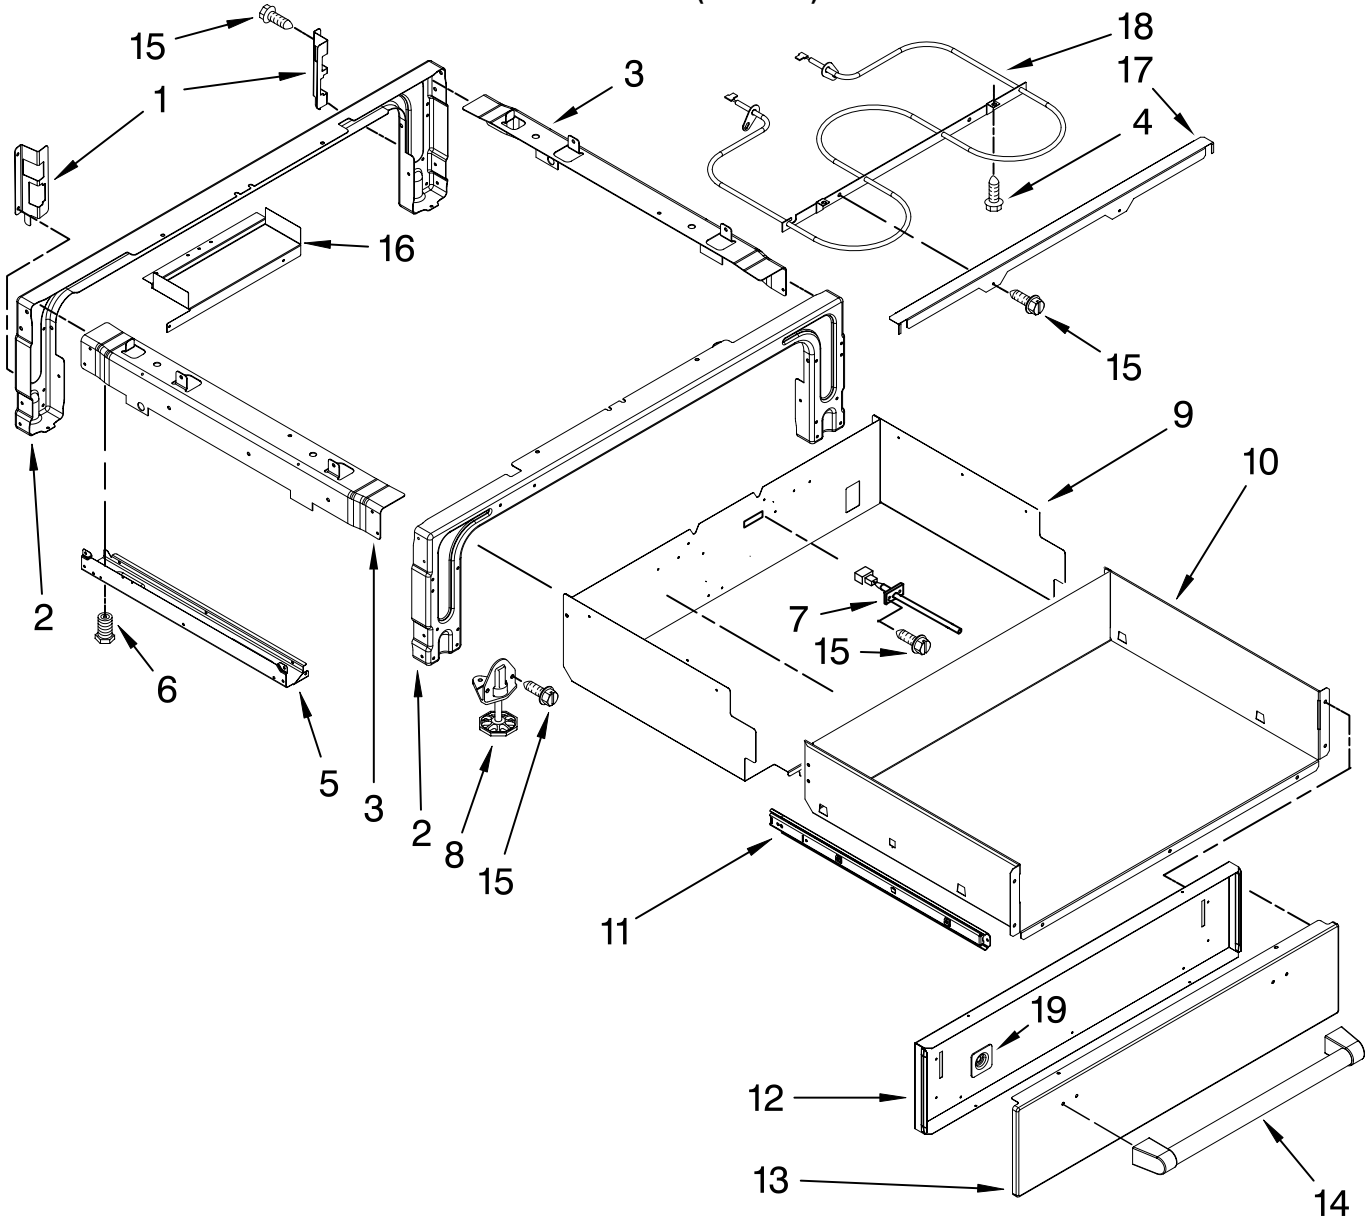

For Models: KESS907XSP00
(Stainless)

Illus. No.	Part No.	DESCRIPTION
1	9759413	Panel, Door
2	9757706	Glass, Inner
3	4451722	Insulation, Door
4	4457132	Retainer, Glass
5		Hinge, Oven Door
	9760579	Right
	9760580	Left
6	9759225	Glass, Inner
7	4457114	Shield, Heat Bottom
8	9759229	Bracket, Glass Side
9	4457104	Shield, Heat Top
10	9759225	Glass, Inner Door
11	9759230	Bracket, Central
12		Bracket, Handle
	W10246114	Right
	W10246113	Left
13	W10320959	Badge
14	W10246115	Door Assembly, Outer
15	W10246102	Handle, Door
16	7101P068-60	Screw
17	4448520	Bumper, Door

DRAWER PARTS

For Models: KESS907XSP00
(Stainless)

Illus. No.	Part No.	DESCRIPTION
1		Support, Drawer Rail
	9757687	Right
	9757686	Left
2	9763501BL	Support, Front & Rear
3		Brace, Drawer
	4453720	Right
	4453721	Left
4	7101P434-60	Screw