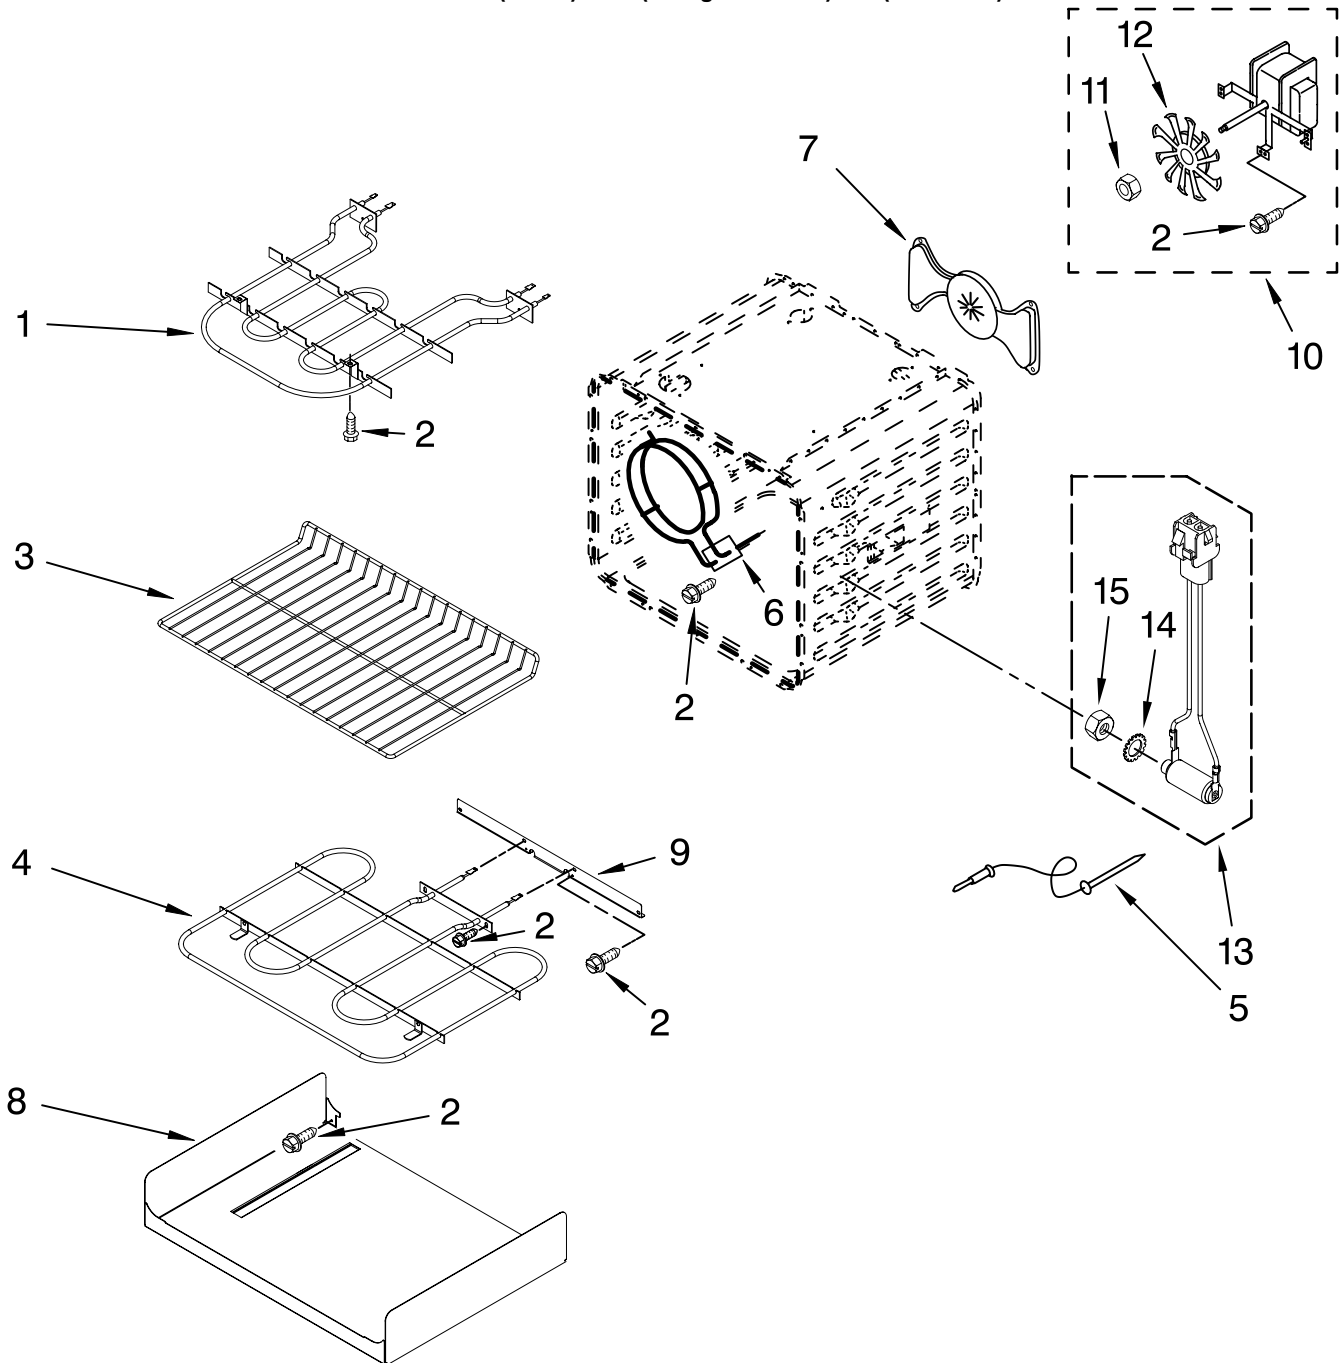

INTERNAL OVEN PARTS

For Models: KESS907SBL04, KESS907SWW04, KESS907SSS04
(Black) (Designer White) (Stainless)

Illus. No.	Part No.	DESCRIPTION
1	9760774	Element, Broil
2	4449154	Screw
3	W10179152	Oven Rack
4	W10207398	Bake Element
5	9755542	Meat Probe

Illus. No.	Part No.	DESCRIPTION
6	9760769	Element, Convection
7	W10160868	Baffle
8	4455037	Tray, Hidden Bake
9	4450039	Cover, Bake Tray
10	W10116228	Motor, Convection

Illus. No.	Part No.	DESCRIPTION
11	W10116349	Acorn Nut
12	W10116351	Blade, Fan
13	9755543	Jack, Meat Probe
14	9755547	Lock Washer
15	9755546	Hex Nut

FOR ORDERING INFORMATION REFER TO PARTS PRICE LIST