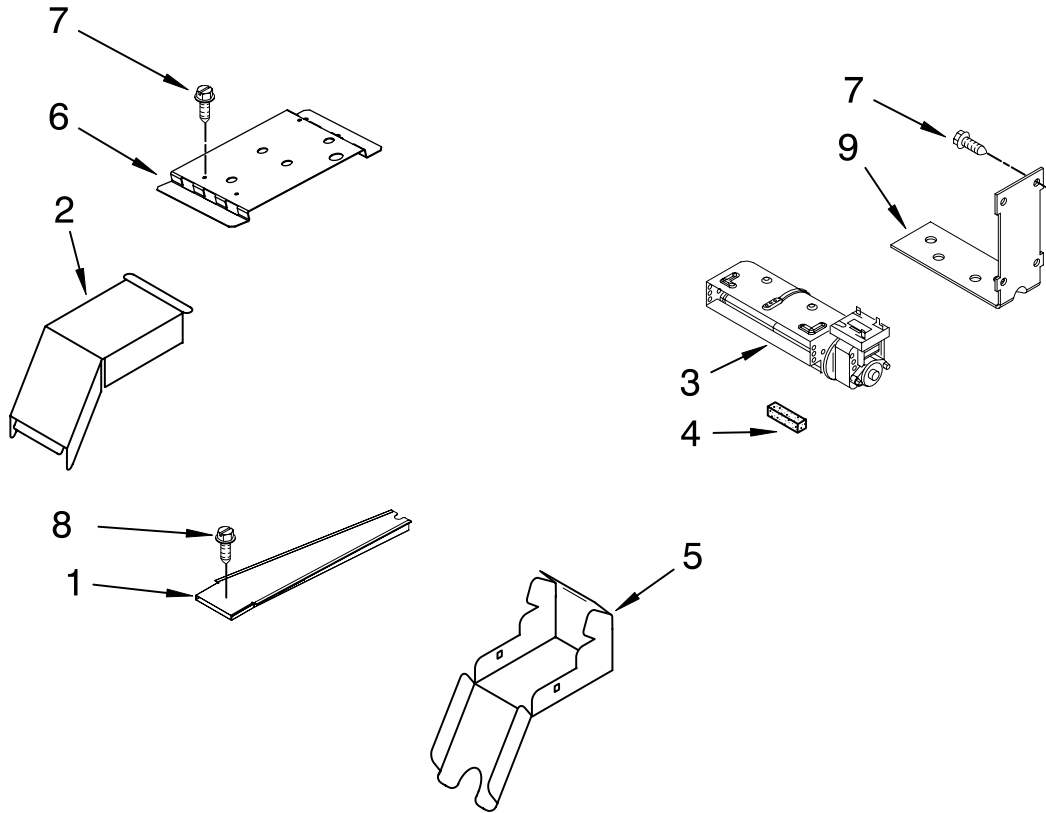

TOP VENTING PARTS

For Models: KESS907XSP00
(Stainless)

Illus. No.	Part No.	DESCRIPTION

1	4451759	Vent, Exhaust
2	4455178	Elbow, Vent Top
3	9759320	Blower
4	4451758	Block, Foam
5	4455177	Elbow, Vent Bottom
6	W10143041	Bracket, Terminal Box
7	4449809	Screw (2)
8	4449040	Screw
9	4455352	Bracket, Blower

FOR ORDERING INFORMATION REFER TO PARTS PRICE LIST