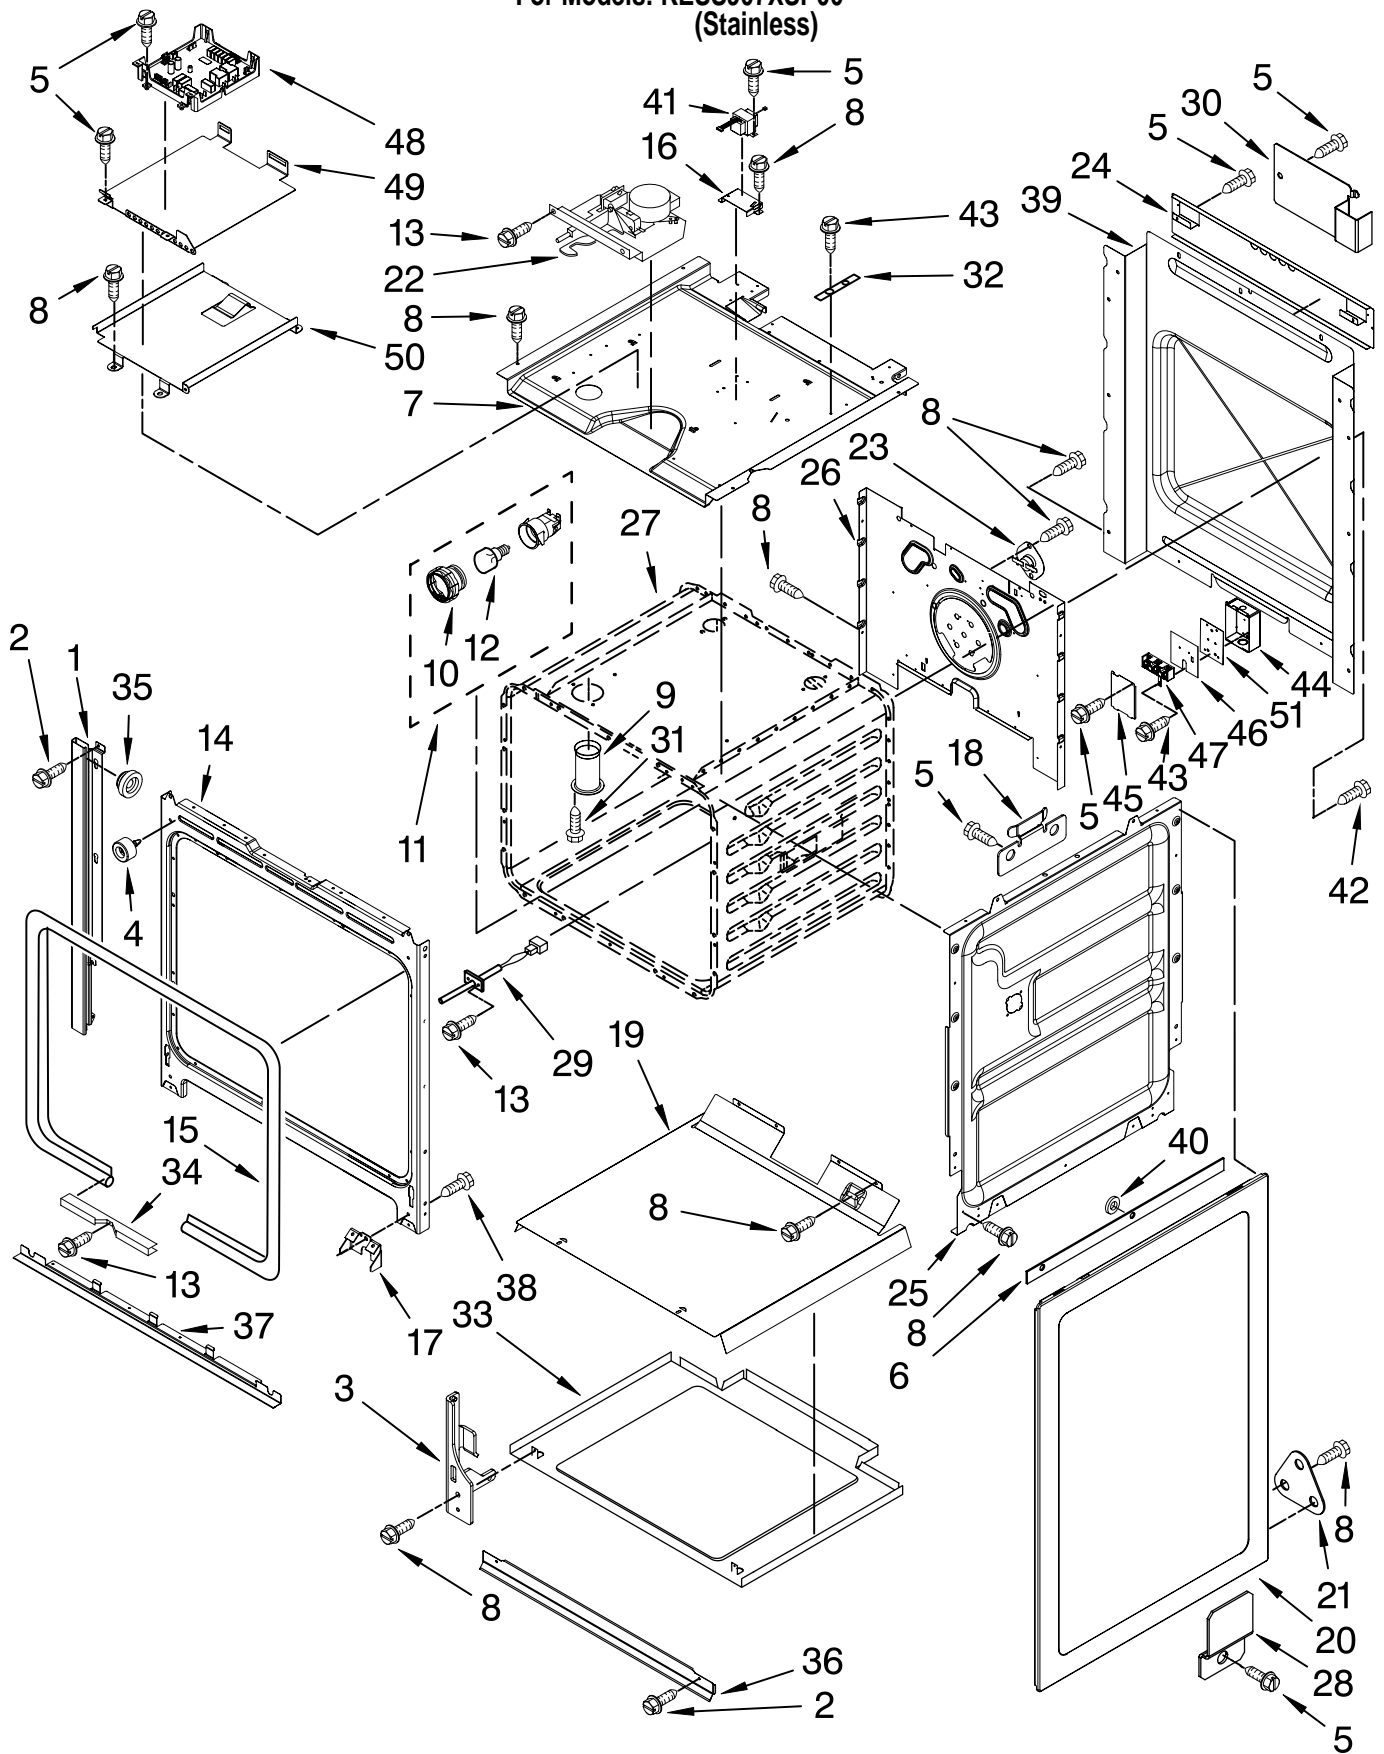

FOR ORDERING INFORMATION REFER TO PARTS PRICE LIST

COOKTOP PARTS

For Models: KESS907XSP00
(Stainless)

Illus. No.	Part No.	DESCRIPTION
1		Literature Parts
	W10246119	Installation Instructions
	W10246111	Use & Care Guide
	W10220962	Tech Sheet
	9763467	Easy Set Guide
	9757680	Anti-Tip Instructions Safe Cooking Tips
	9762761	English
	W10065852	French
	W10075750	Instructions, Installer
2	246119	Screw
3	9761422	Frame, Cooktop Side
4	W10110271	Cooktop
5	9761724	Cover, Cooktop Rear
6	9763517	Rail, Element
7	W10076030	Gasket
8	9761768	Frame, Cooktop Rear
9	9759944	Thermostat
10	9756821	Support, Wiring
11	9757825	Rail, Element Center
12		Element, Surface
	W10203294	LR/1000W
	4453909	LF,RR/1200W
	8523696	RF/1800W
13	9761423	Frame, Cooktop Front
14	3196537	Screw
15	341196	Thermostat
16	9759094	Spring, Locator
17	8523739	Indicator Light, Hot Surface
18	9758799	Bracket, Indicator Light

OVEN PARTS

For Models: KESS907XSP00
(Stainless)

FOR ORDERING INFORMATION REFER TO PARTS PRICE LIST

OVEN PARTS

For Models: KESS907XSP00
(Stainless)

Illus. No.	Part No.	DESCRIPTION
1		Trim, Side
	W10140548	Right
	W10140547	Left
2	3400832	Screw
3		Hinge Receiver
	4455606	Right
	4455605	Left
4	W10105790	Bumper, Door
5	3196537	Screw
6	9759722	Insulation Body
		Side
7	8303099	Top Chassis
8	4449809	Screw
9	4452158	Tube, Vent
10	W10067870	Lens, Light
11	W10009930	Oven Light, Assembly
12	4452166	Bulb, Light
13	4449154	Screw
14	W10115831	Frame, Front
15	W10074200	Gasket, Door
16	9757829	Bracket, Transformer
17	4452152	Bracket, Mounting
18	9757685	Guide, Side Panel