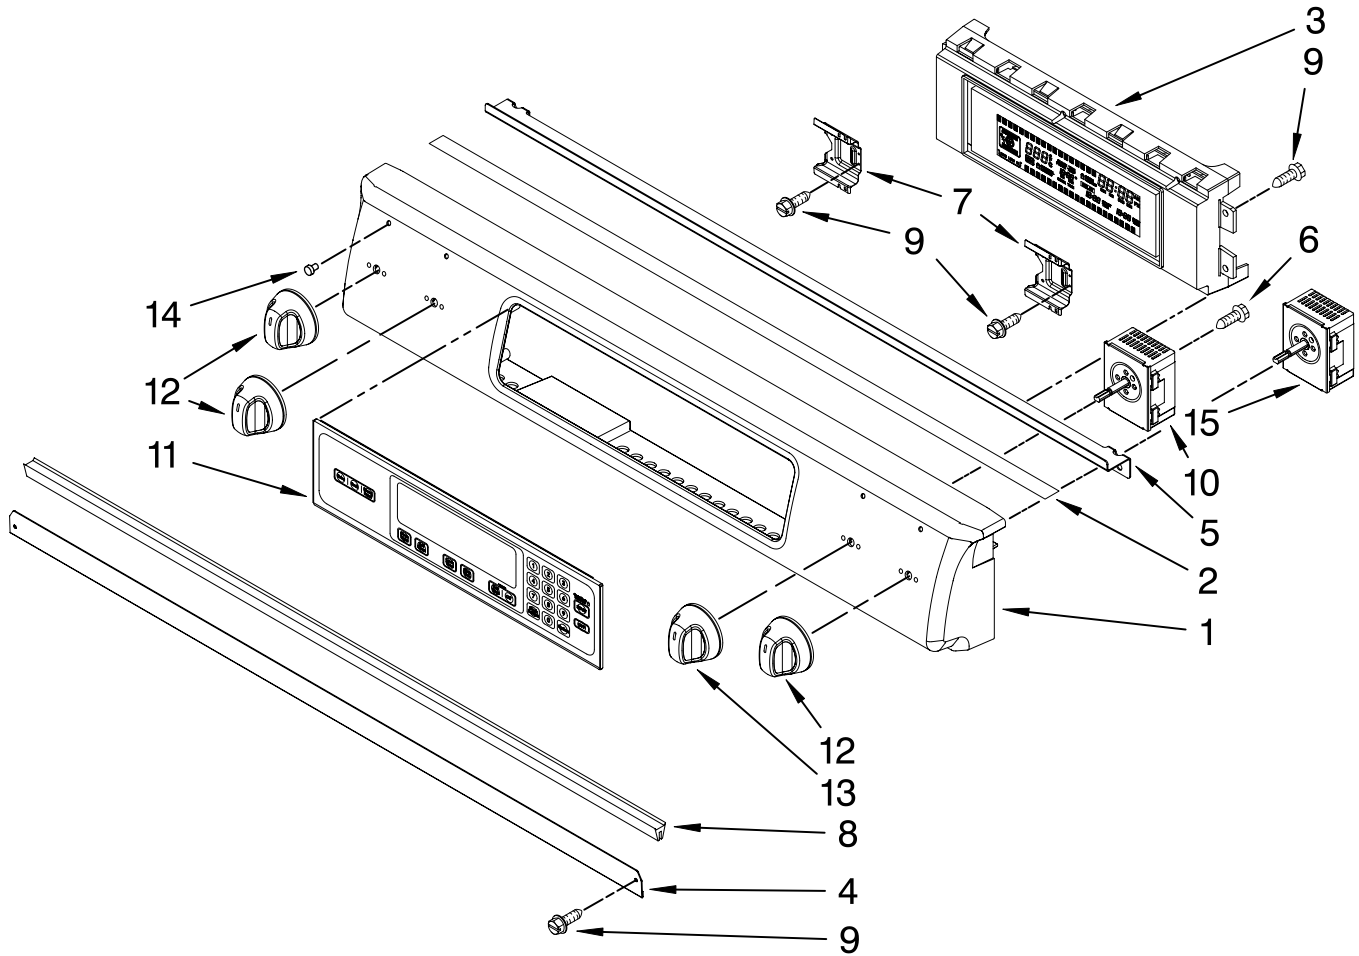

CONTROL PANEL PARTS

For Models: KESS907XSP00
(Stainless)

Illus. No.	Part No.	DESCRIPTION
1	W10190662	Control Panel
2	W10110246	Gasket, Console
3	W10181439	Control, Electric
4	W10105370	Shield, Console Vent
5	W10117524	Bracket, Console
6	W10061760	Screw
7	9761745	Bracket, Thermostat

Illus. No.	Part No.	DESCRIPTION
8	W10116195	Gasket, Vent Shield
9	3196537	Screw
10	9763761	Single Switch RF
11	9761566	Membrane, Switch
12	W10246106	Knob, Dual LF,LR,RR

Illus. No.	Part No.	DESCRIPTION
13	W10246107	Knob, Single RF
14	3196068	Lens, Indicator Light
15	9763762	Dual Switch LF,LR,RR

FOR ORDERING INFORMATION REFER TO PARTS PRICE LIST