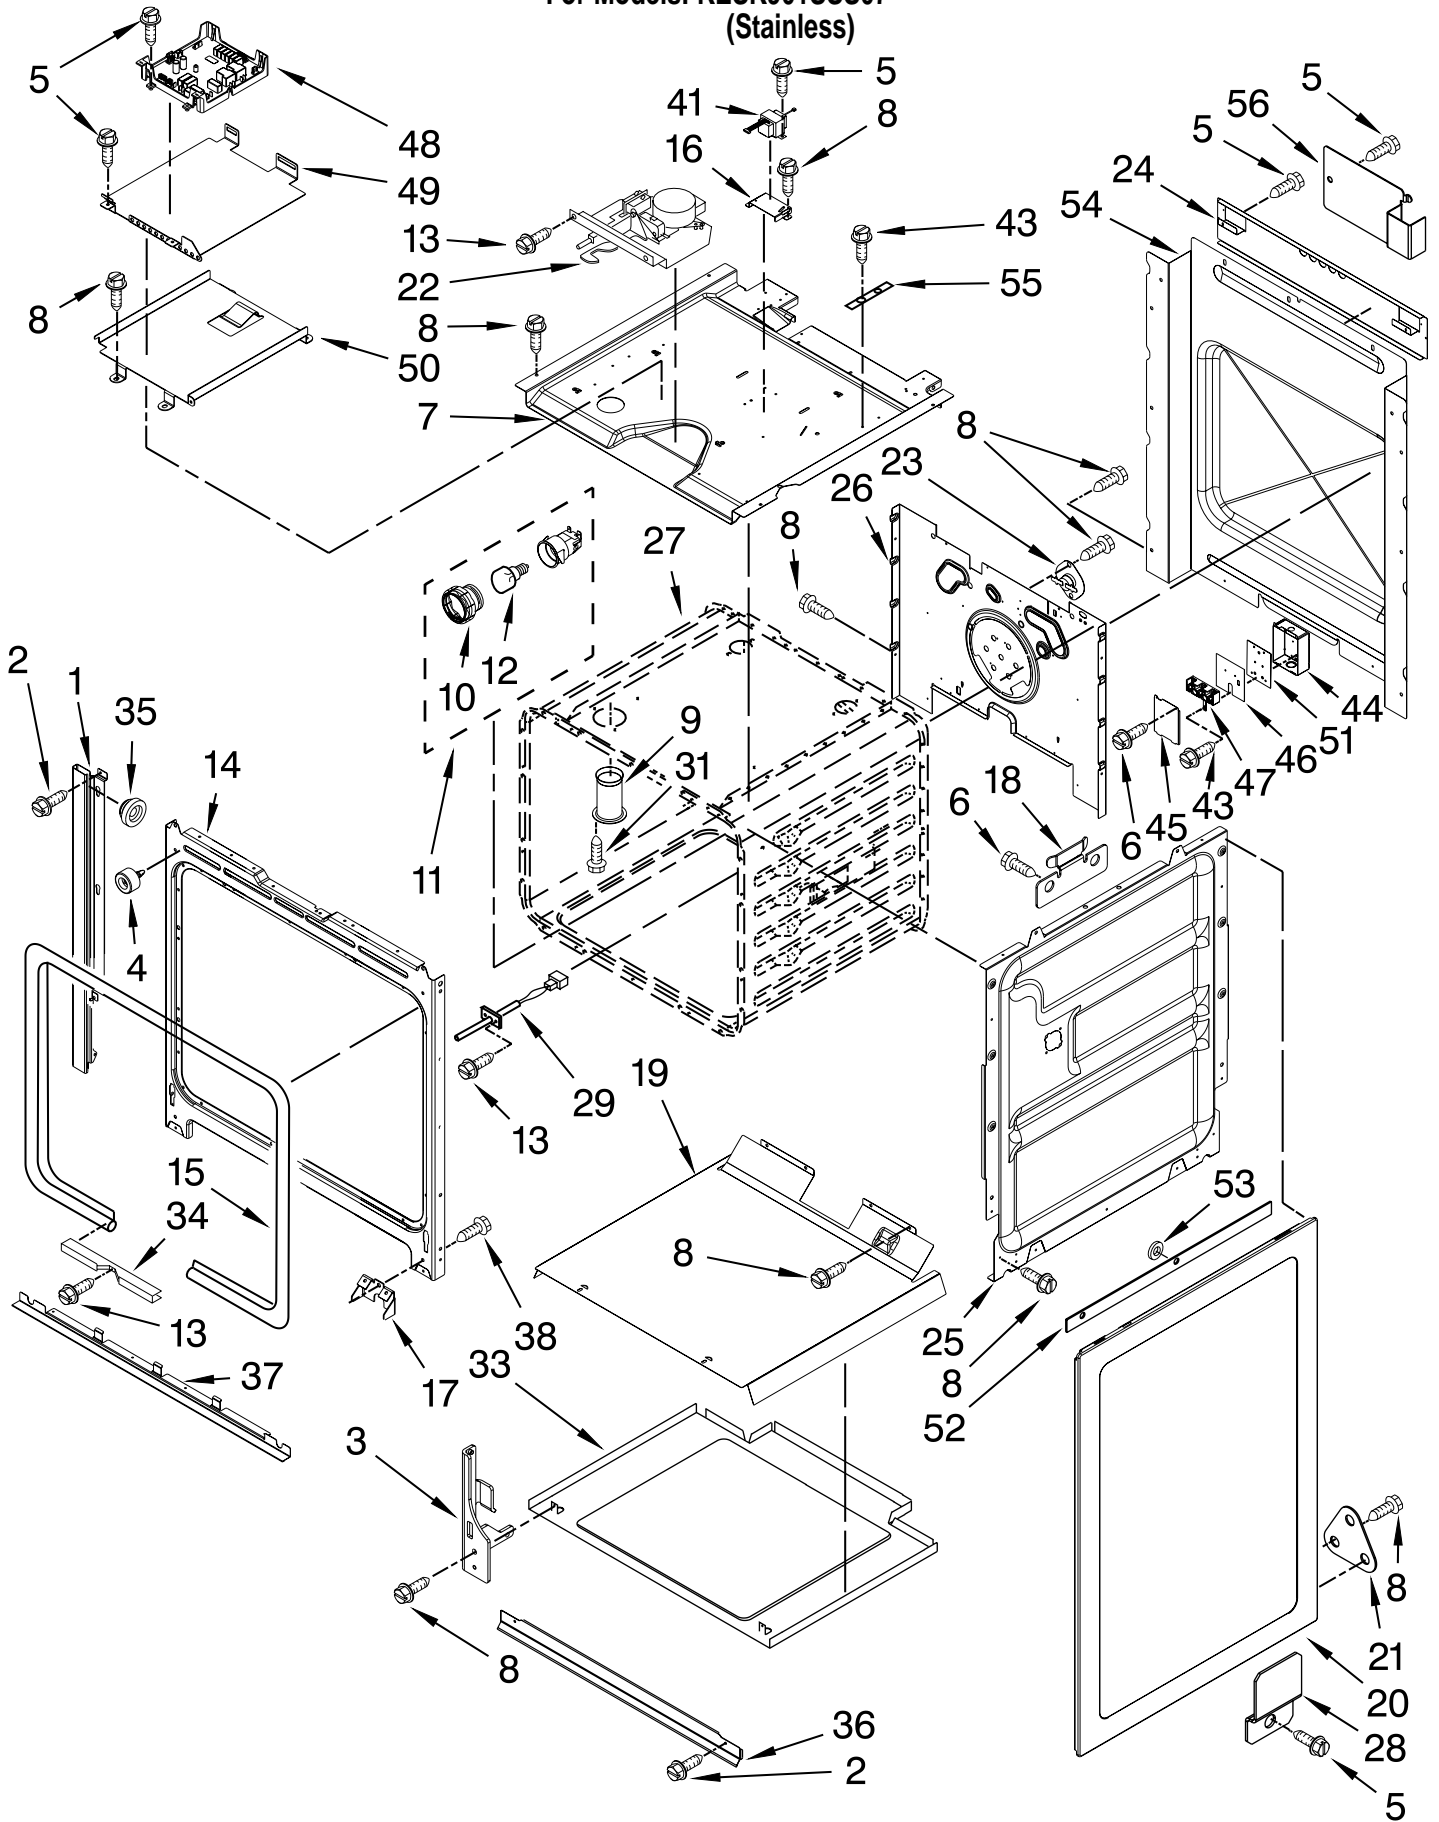

OVEN PARTS

For Models: KESK901SS07
(Stainless)

FOR ORDERING INFORMATION REFER TO PARTS PRICE LIST

OVEN PARTS

For Models: KESK901SSS07
(Stainless)

Illus. No.	Part No.	DESCRIPTION
1		Trim, Side
	W10140548	Right
	W10140547	Left
2	3400832	Screw
3		Hinge Receiver
	4455606	Right
	4455605	Left
4	W10105790	Bumper, Door
5	3196537	Screw
6	3196160	Screw
7	8303099	Top Chassis
8	3179559	Screw
9	4452158	Tube, Vent
10	W10067870	Lens, Light
11	W10009930	Assembly, Oven Light
12	4452166	Bulb, Light
13	4449154	Screw
14	W10115831	Frame, Front
15	W10074200	Gasket, Door
16	9757829	Bracket, Transformer
17	4452152	Bracket, Mounting
18	9757685	Guide, Side Panel
19	4451478	Support, Insulation

Illus. No.	Part No.	DESCRIPTION
20	W10281880	Body, Side
21	9757461	Bracket, Side Panel
22	W10195934	Latch, Motorized
23	9759242	Thermostat
24	9757811	Brace, Side Panel
25	4455641	Side, Chassis
26	9759761	Back, Chassis
27		Liner, Oven (Not Serviceable)
28	9759890	Clip, Side Panel
29	W10131825	Sensor
31	3196176	Screw
33	9759713	Base, Chassis
34	4448933	Retainer, Gasket
35	4448444	Grommet, Mounting Rail
36	W10160347	Vent, Bottom Upper
37	W10154789	Vent, Bottom Lower
38	4449743	Screw
41	W10111628	Transformer, Control
43	3400080	Screw
44	W10165135	Box, Terminal
45	9757405	Cover, Terminal Box

Illus. No.	Part No.	DESCRIPTION
46	9759721	Insulator, Terminal Box
47	W10245259	Block, Terminal
48	W10181438	Appliance, Manager
49	W10083460	Slide, GOC
50	9756454	Bracket, Appliance Manager
51	9759884	Insulation
52	9759722	Insulation, Body Side
53	9760481	Washer
54	9758583	Cover, Back
55	9759885	Pad, Insulation
56	9759945	Standoff, Rear

**FOLLOWING PARTS
NOT ILLUSTRATED**

INSULATION

- 9756817 Insulation, Wrap
- 9756470 Insulation, Back