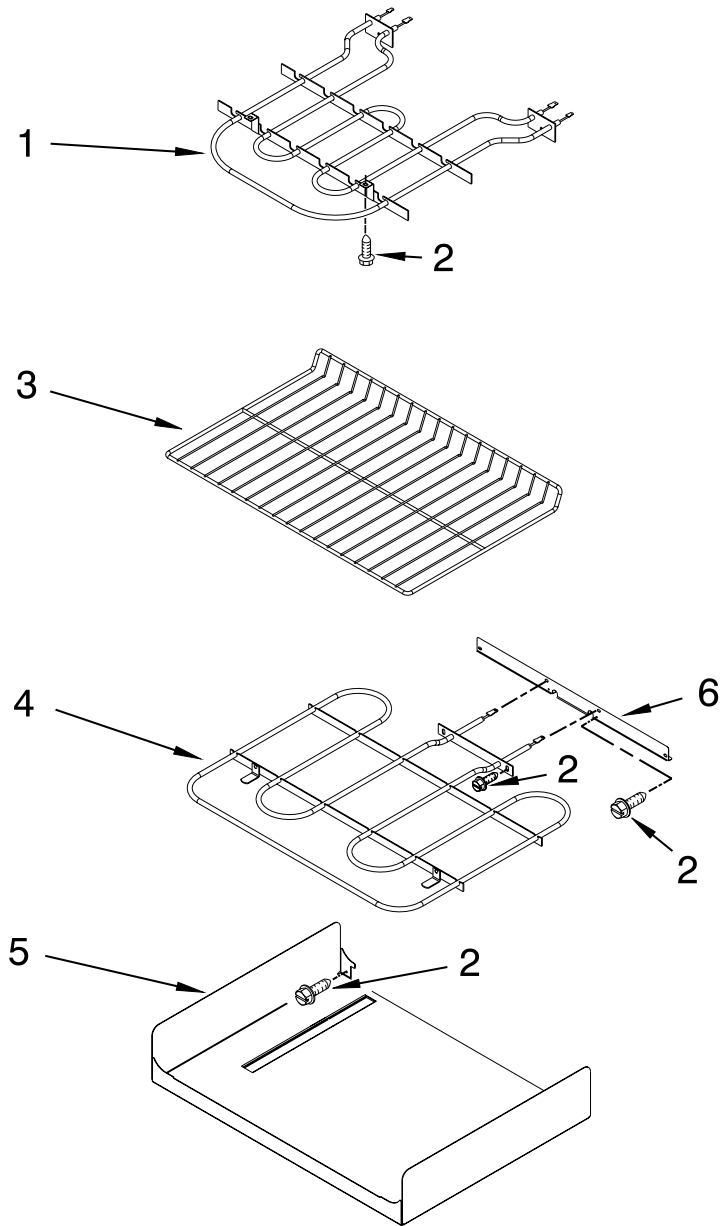

INTERNAL OVEN PARTS

For Models: KESK901SSS07
(Stainless)

Illus. No.	Part No.	DESCRIPTION
1	9760774	Element, Broil
2	4449154	Screw
3	W10179152	Rack, Oven
4	W10207398	Element, Bake
5	4455037	Tray, Hidden Bake
6	4450039	Cover, Bake Tray

FOR ORDERING INFORMATION REFER TO PARTS PRICE LIST