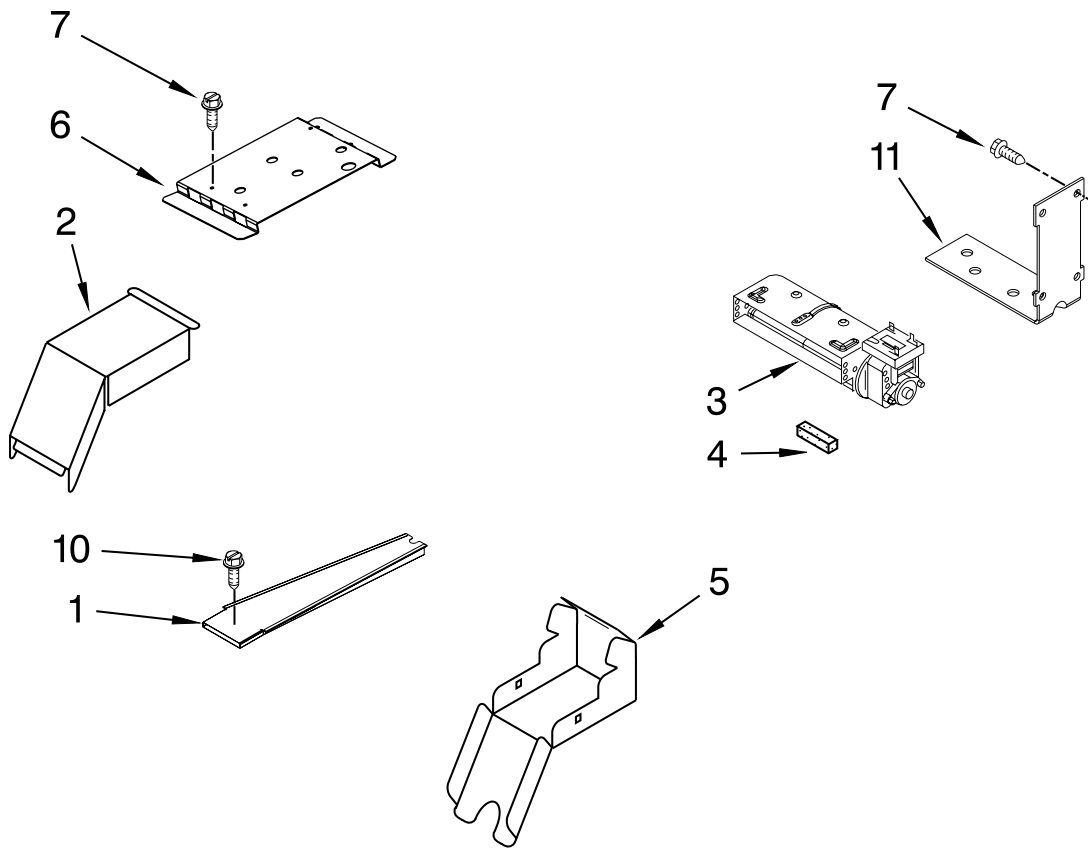

TOP VENTING PARTS

For Models: KESK901SSS07
(Stainless)

Illus. No.	Part No.	DESCRIPTION
1	4451759	Vent, Exhaust
2	4455178	Elbow, Vent Top
3	9759320	Blower
4	4451758	Block, Foam
5	4455177	Elbow, Vent Bottom
6	W10143041	Bracket, Terminal Box
7	W10292297	Screw
10	4449040	Screw
11	4455352	Bracket, Blower