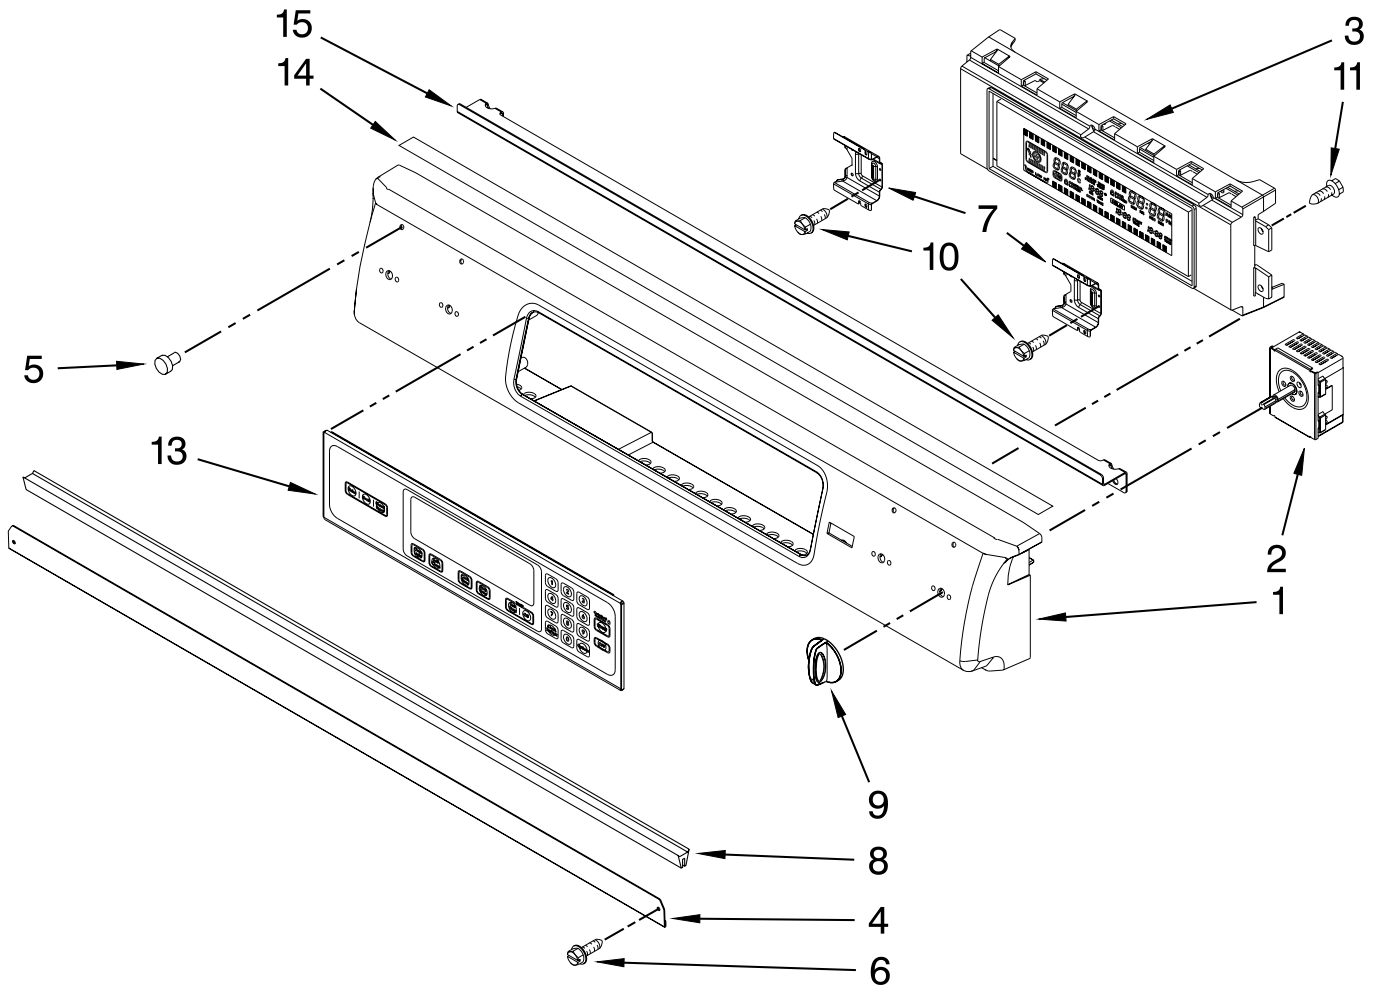

CONTROL PANEL PARTS

For Models: KESK901SSS07
(Stainless)

Illus. No.	Part No.	DESCRIPTION
1	W10190662	Control Panel
2		Switch, Infinite
	4454539	LR
	4454540	RF
	4454541	RR
	4456027	LF
3	W10206374	Control, Electric
4	W10105370	Shield, Console Vent

Illus. No.	Part No.	DESCRIPTION
5	3196068	Lens, Indicator
6	3196160	Screw
7	9761745	Bracket, Thermostat
8	W10116195	Gasket, Vent Shield
9		Knob
	W10156263	RF
	W10156264	LR,LF,RR

Illus. No.	Part No.	DESCRIPTION
10	3196537	Screw
11	9780271	Screw
13	9761565	Membrane, Switch
14	W10110246	Gasket, Console
15	W10117524	Bracket, Gasket

FOR ORDERING INFORMATION REFER TO PARTS PRICE LIST