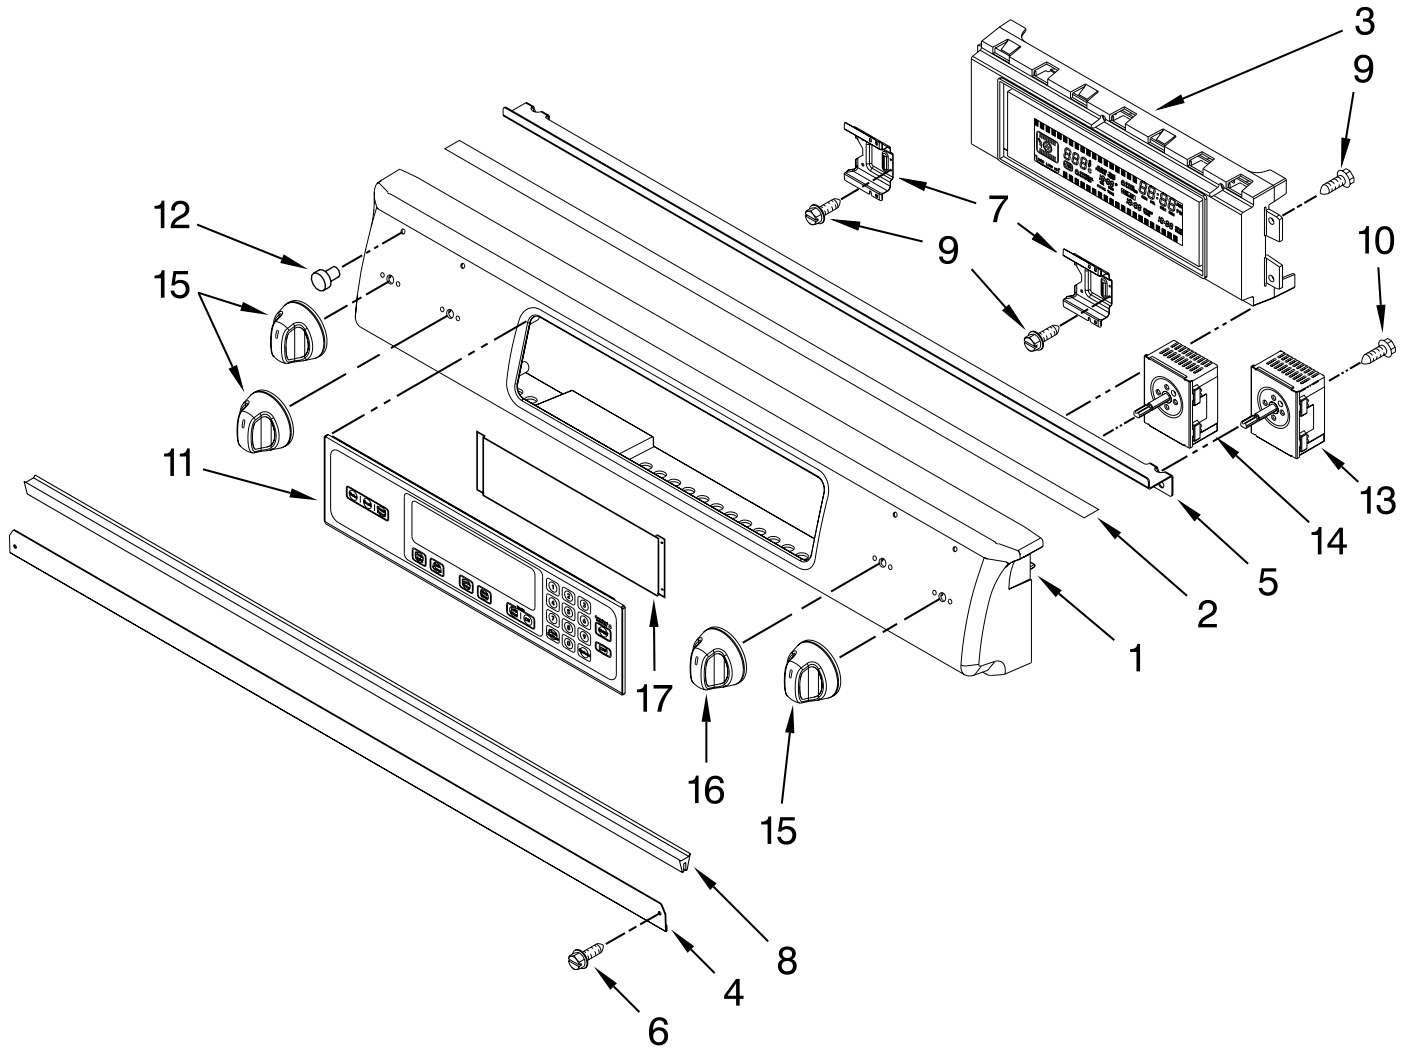

CONTROL PANEL PARTS

For Models: YKESS907SB04, YKESS907SP04, YKESS907SS04
(Black) (White) (Stainless)

Illus. No.	Part No.	DESCRIPTION
1	W10190660	Control Panel Black
	W10190661	White
	W10190662	Stainless
2	W10110246	Gasket, Console
3	W10181439	Control, Electric
4	W10105370	Shield, Console Vent
5	W10117524	Bracket, Console
6	3196160	Screw
7	9761745	Bracket, Thermostat

Illus. No.	Part No.	DESCRIPTION
8	W10116195	Gasket, Vent Shield
9	3196537	Screw
10	W10061760	Screw
11	9761566	Membrane, Switch
12	3196068	Lens, Indicator
13	9763762	Dual, Switch LR,LF,RR
14	9763761	Single, Switch RF

Illus. No.	Part No.	DESCRIPTION
15		Knob, Smart Duel LR,LR,RR
	W10193255	Black
	W10193253	White
	W10156260	Stainless
16		Knob, Smart Single RF
	W10193259	Black
	W10193257	White
	W10156261	Stainless
17	W10237644	Flex Connector

FOR ORDERING INFORMATION REFER TO PARTS PRICE LIST