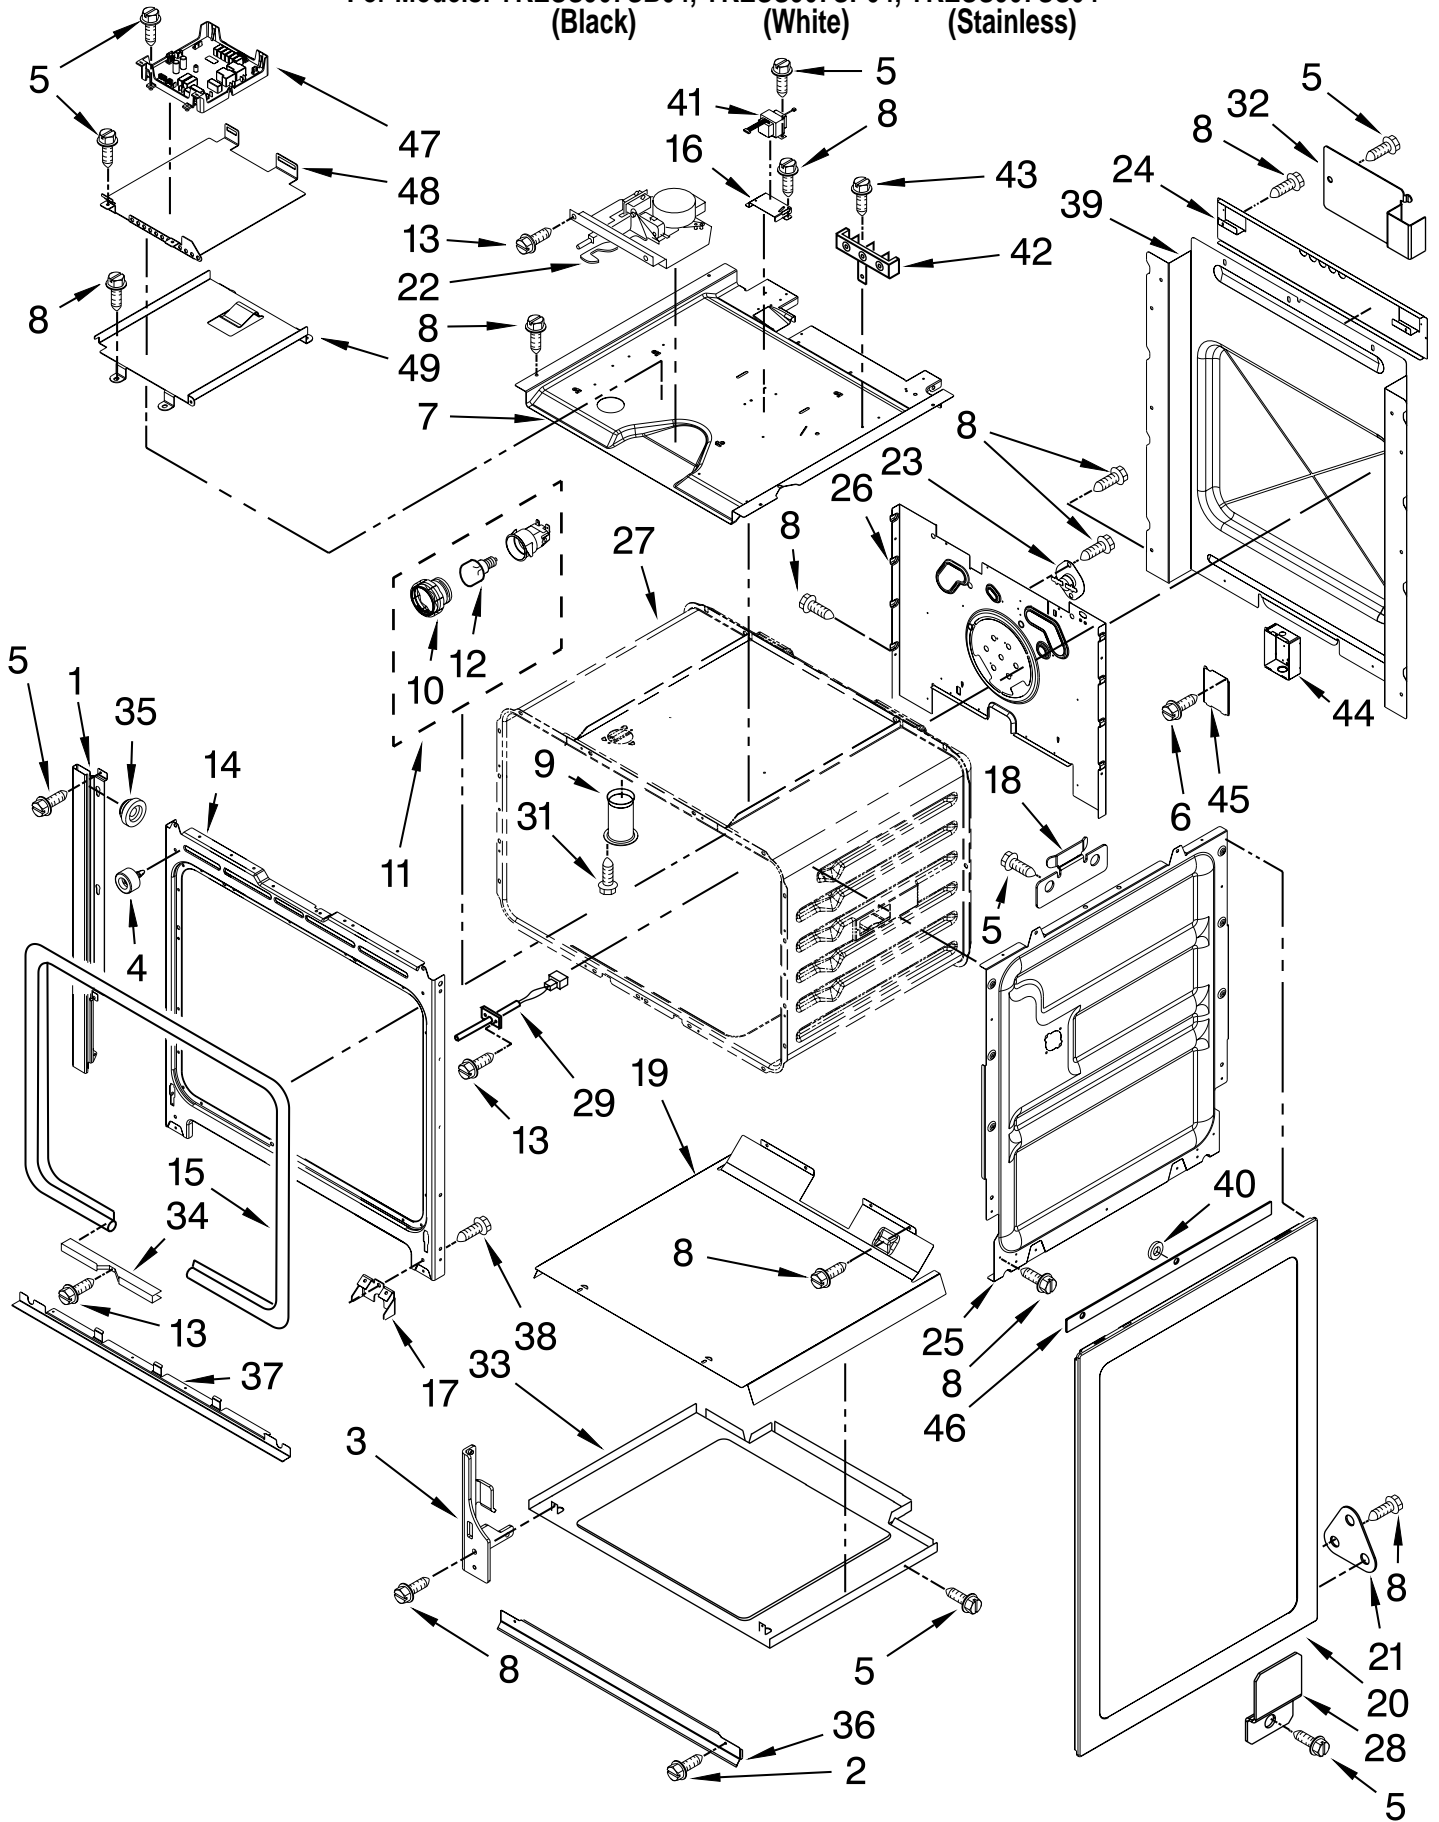

OVEN PARTS

For Models: YKES907SB04, YKES907SP04, YKES907SS04
(Black) (White) (Stainless)

FOR ORDERING INFORMATION REFER TO PARTS PRICE LIST

OVEN PARTS

For Models: YKES907SB04, YKES907SP04, YKES907SS04
(Black) (White) (Stainless)

Illus. No.	Part No.	DESCRIPTION	Illus. No.	Part No.	DESCRIPTION	Illus. No.	Part No.	DESCRIPTION
1		Trim, Side Right	18	9757685	Guide, Side Panel	38	4449743	Screw
	W10109540	Black	19	4451478	Support, Insulation Body, Side	39	9758583	Cover, Back
	W10109570	White	20			40	9760481	Washer
	W10140548	Stainless		W10281880	Black/Stainless	41	W10111628	Transformer, Control
		Left		W10281881	White	42	7401P038-60	Block, Terminal
	W10109490	Black	21	9757461	Bracket, Side Panel	43	3400080	Screw
	W10109520	White	22	W10195934	Latch, Motorized	44	9759987	Box, Terminal
	W10140547	Stainless	23	9759242	Thermostat	45	9759876	Cover, Terminal Box
2	3400832	Screw	24	9757811	Brace, Side Panel	46	9759722	Insulation, Body Side
3		Hinge Receiver	25	4455641	Side, Chassis	47	W10181438	Appliance, Manager
	4455606	Right	26	9759761	Back, Chassis	48	W10083460	Slide, GOC
	4455605	Left	27		Liner, Oven (Not Serviceable)	49	9756454	Bracket, Appliance Manager
4	W10105790	Bumper, Door	28	9759890	Clip, Side Panel	FOLLOWING PARTS NOT ILLUSTRATED		
5	3196537	Screw	29	W10131825	Sensor	INSULATION		
6	3196160	Screw	31	3196176	Screw		9756817	Insulation, Wrap
7	8303099	Top Chassis	32	9759945	Standoff, Rear		9756470	Insulation, Back
8	7101P426-60	Screw	33	9759713	Base, Chassis			
9	4452158	Tube, Vent	34	4448933	Retainer, Gasket			
10	W10067870	Lens, Light	35	4448444	Grommet, Mounting Rail			
11	W10009930	Oven Light, Assembly	36		Vent, Bottom Upper			
12	4452166	Bulb, Light		W10116899	Black			
13	4449154	Screw		W10116897	White			
14	W10115831	Frame, Front		W10160347	Stainless			
15	W10074200	Gasket, Door	37		Vent, Bottom Lower			
16	9757829	Bracket, Transformer		W10153486	Black			
17	4452152	Bracket, Mounting		W10153488	White			
				W10154789	Stainless