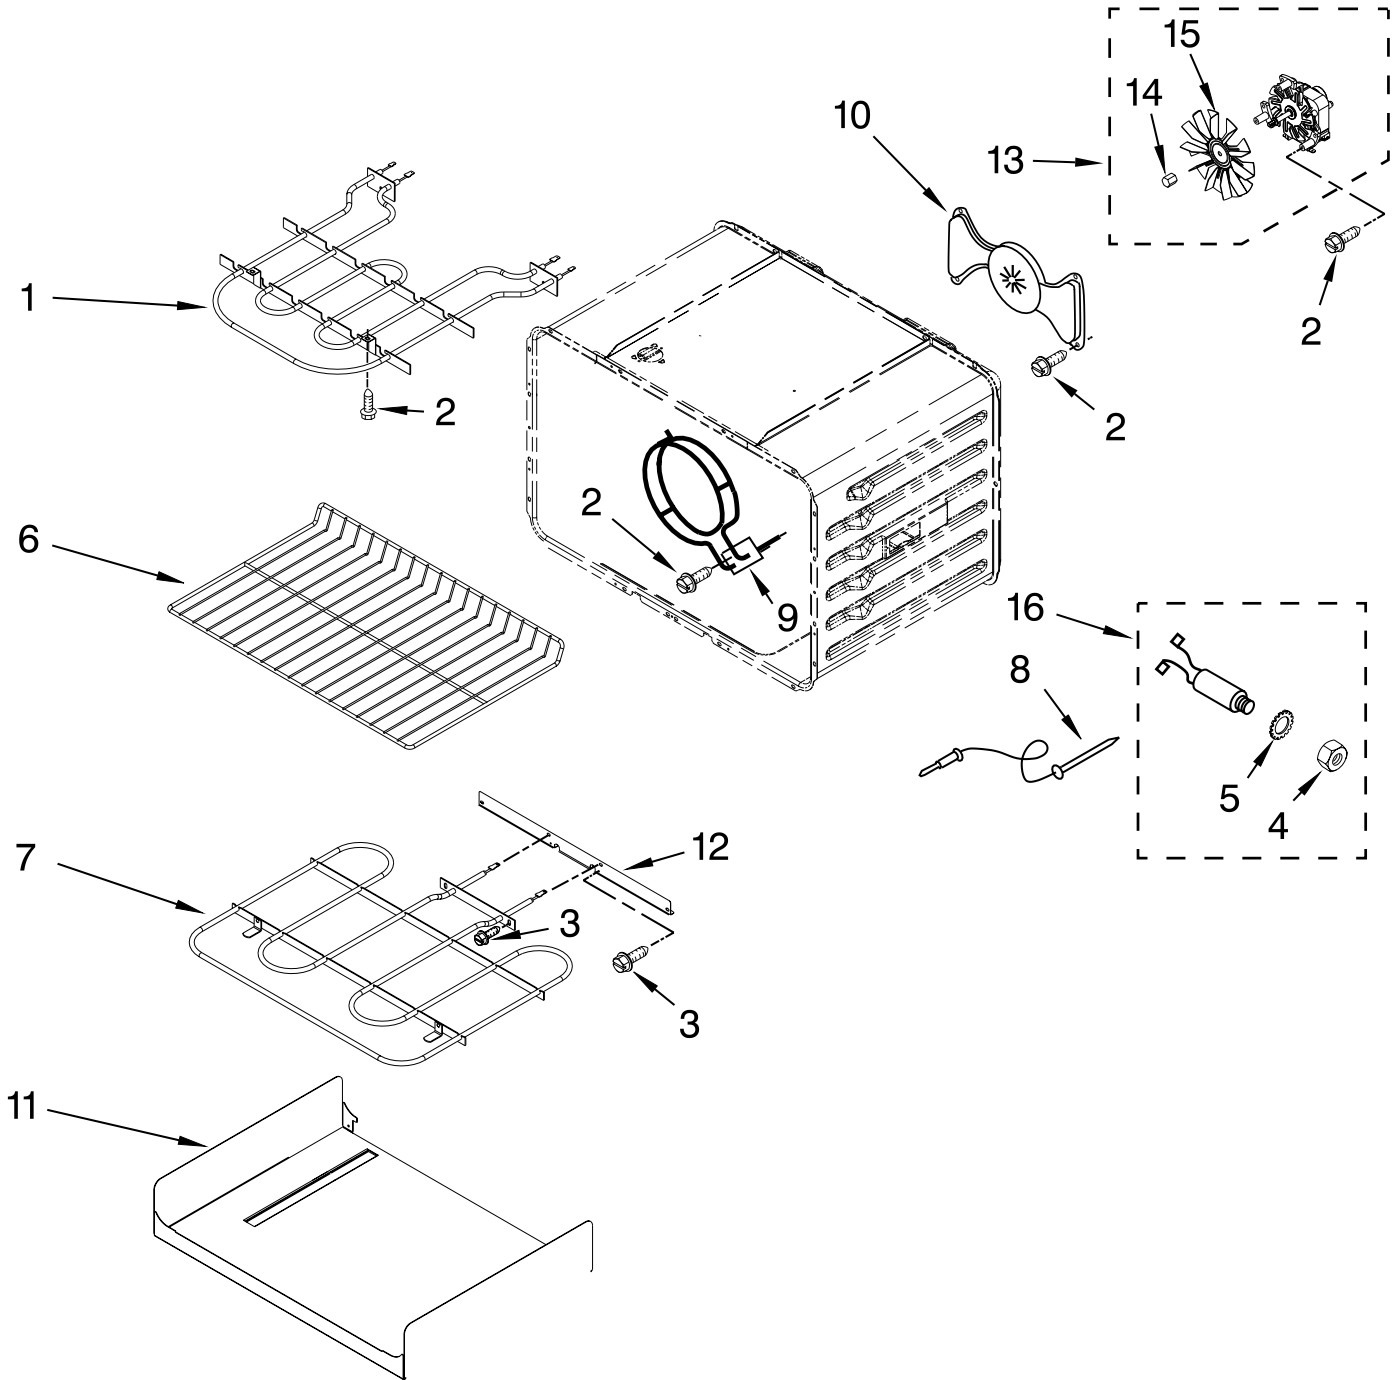

INTERNAL OVEN PARTS

For Models: YKES907SB04, YKES907SP04, YKES907SS04
(Black) (White) (Stainless)

Illus. No.	Part No.	DESCRIPTION
1	9760774	Element, Broil
2	4449154	Screw
3	7101P426-60	Screw
4	9755546	Hex Nut
5	9755547	Lock Washer
6	W10179152	Rack, Oven

Illus. No.	Part No.	DESCRIPTION
7	W10207398	Element, Bake
8	9755542	Probe, Meat
9	9760769	Element, Convection
10	W10160868	Cover, Fan

Illus. No.	Part No.	DESCRIPTION
11	4455037	Tray, Hidden Bake
12	4450039	Cover, Bake Tray
13	W10116228	Motor, Convection
14	W10116349	Nut
15	W10116351	Blade, Fan
16	9755543	Jack, Meat Probe

FOR ORDERING INFORMATION REFER TO PARTS PRICE LIST