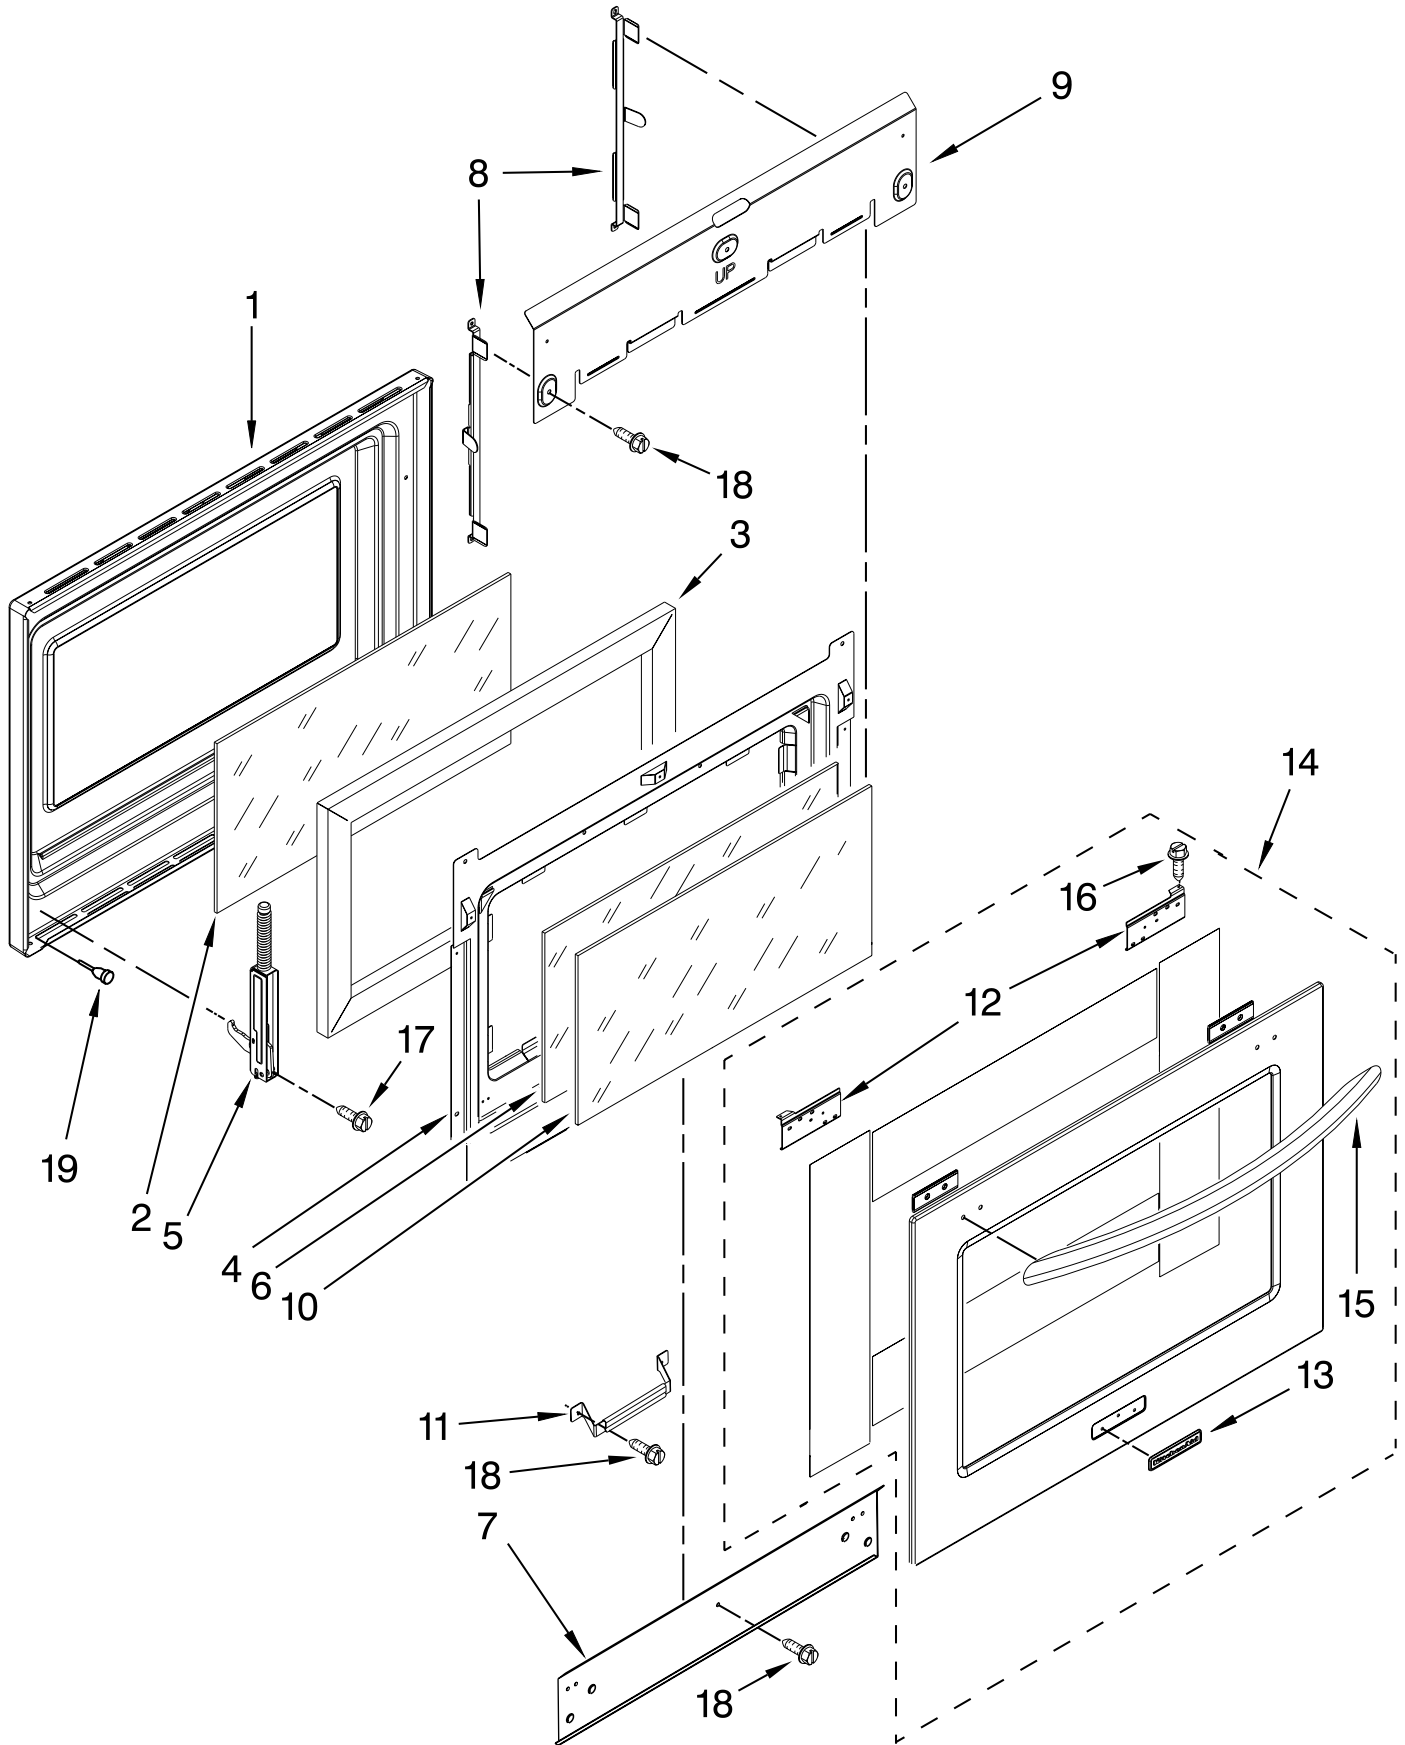

DOOR PARTS

For Models: YKES907SB04, YKES907SP04, YKES907SS04
(Black) (White) (Stainless)

FOR ORDERING INFORMATION REFER TO PARTS PRICE LIST

DOOR PARTS

For Models: YKESS907SB04, YKESS907SP04, YKESS907SS04
(Black) (White) (Stainless)

Illus. No.	Part No.	DESCRIPTION
1	W10277749	Panel, Door
2	9757706	Glass, Inner
3	4451722	Insulation, Door
4	4457132	Retainer, Glass
5		Hinge, Oven Door
	9760579	Right
	9760574	Left
6	9759225	Glass, Inner
7	4457114	Shield, Heat Bottom
8	9759229	Bracket, Glass Side
9	4457104	Shield, Heat Top
10	9759225	Glass, Inner Door
11	9759230	Bracket, Central
12		Bracket, Handle
	W10246114	Right
	W10246113	Left
13		Badge
	W10243392	Black
	W10243393	White
	W10243391	Stainless
14		Assembly, Door Kit
	W10131888	Black
	W10131889	White
	W10155557	Stainless
15		Handle, Door
	W10292381	Black
	W10292382	White
	W10292380	Stainless
16	3196184	Screw
17	W10292297	Screw
18	7101P426-60	Screw
19	4448520	Bumper, Door