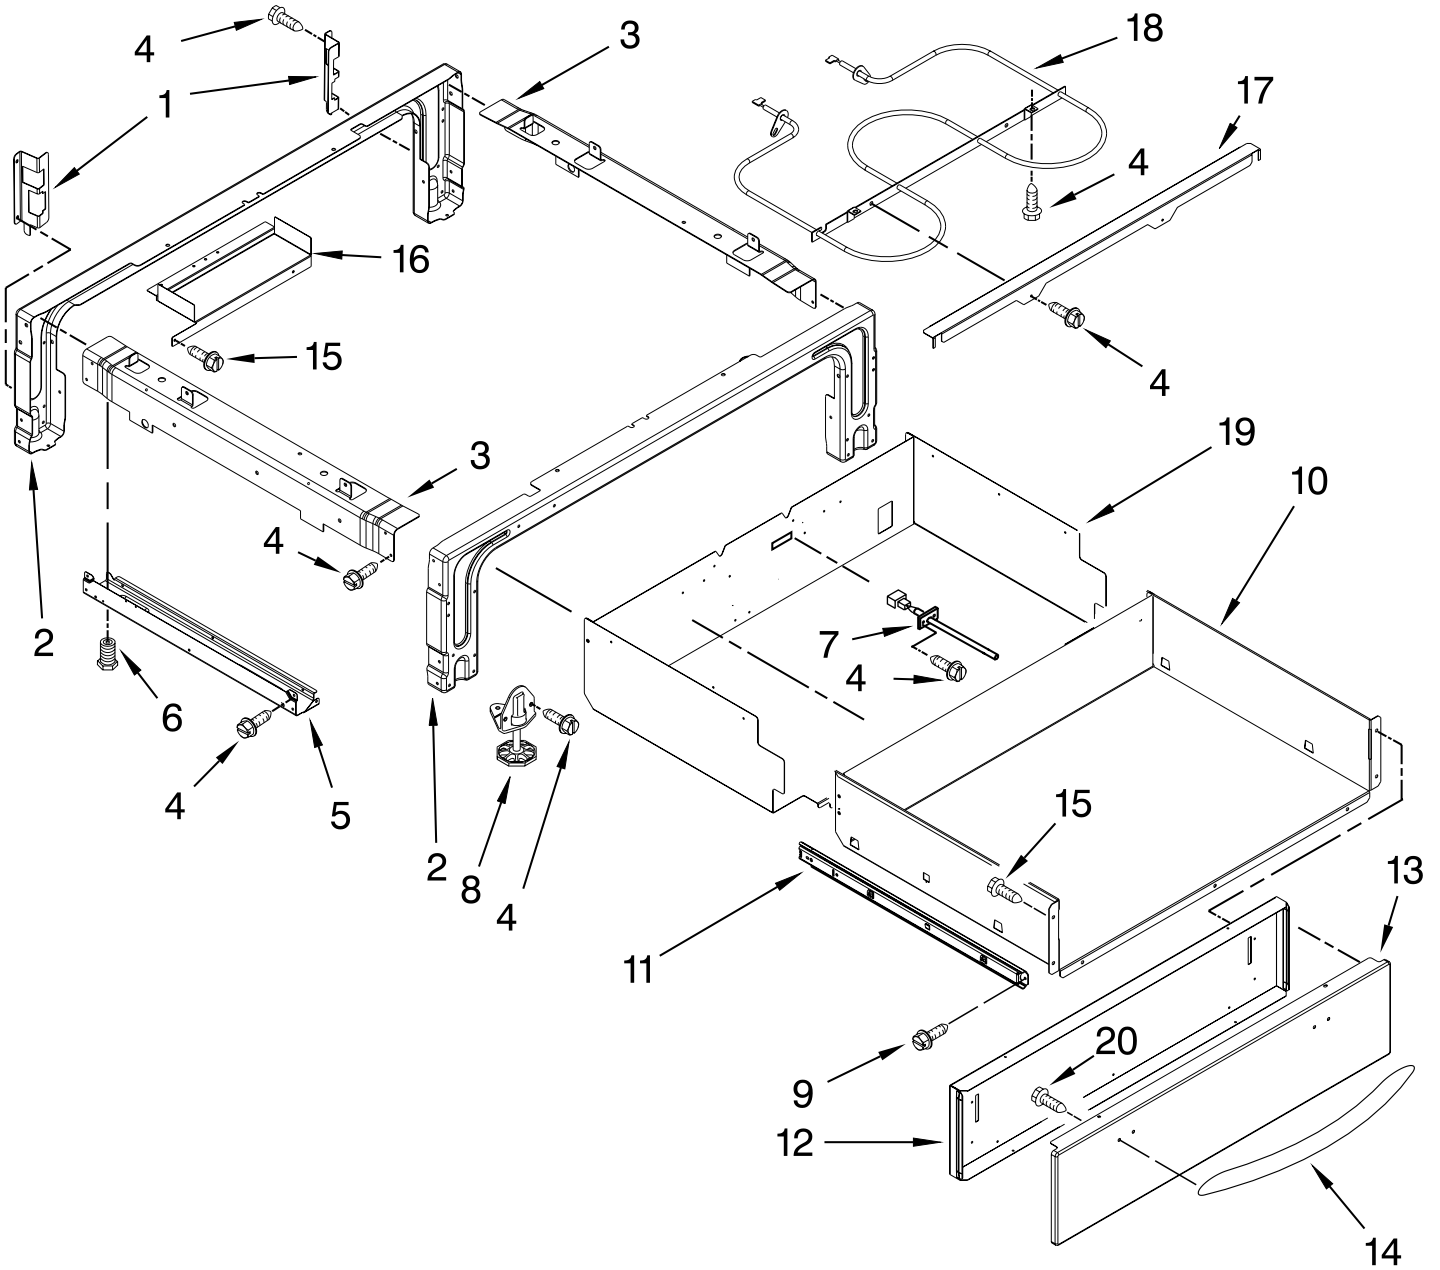

DRAWER PARTS

For Models: YKES907SB04, YKES907SP04, YKES907SS04
(Black) (White) (Stainless)

Illus. No.	Part No.	DESCRIPTION
1		Support, Drawer Rail
	9757687	Right
	9757686	Left
2	9763501BL	Support, Front & Rear
3		Brace, Drawer
	4453720	Right
	4453721	Left
4	7101P434-60	Screw
5		Side, Base
	9759953	Right
	9759954	Left