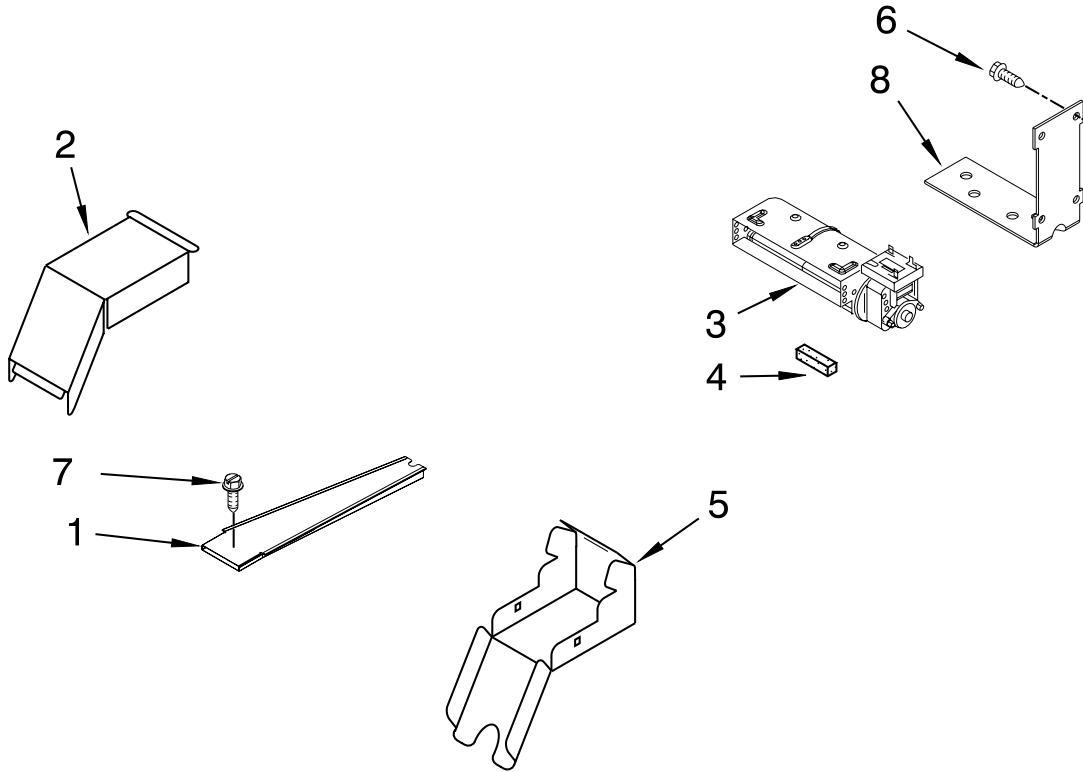

TOP VENTING PARTS

For Models: YKES907SB04, YKES907SP04, YKES907SS04
(Black) (White) (Stainless)

Illus. No.	Part No.	DESCRIPTION
1	4451759	Vent, Exhaust
2	4455178	Elbow, Vent Top
3	9759320	Blower
4	4451758	Block, Foam
5	4455177	Elbow, Vent Bottom
6	7101P426-60	Screw
7	4449040	Screw
8	4455352	Bracket, Blower