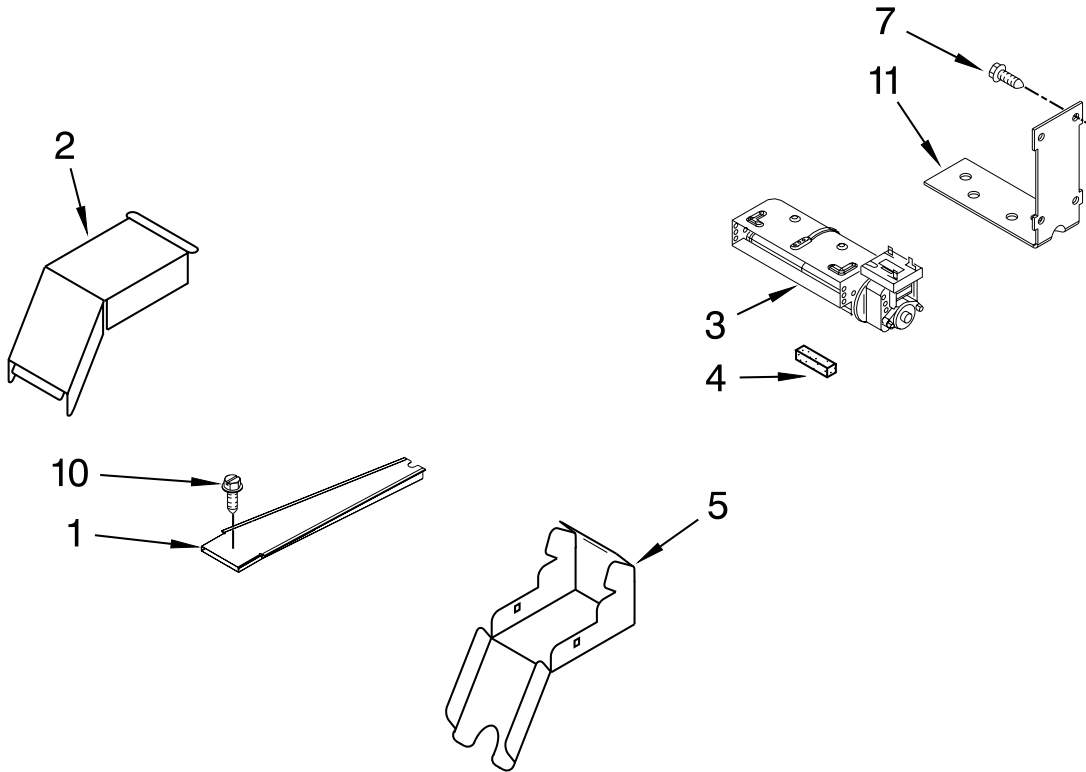

Illus. No.	Part No.	DESCRIPTION
9	9760769	Element, Convection
10	W10160868	Cover, Fan
11	4455037	Tray, Hidden Bake
12	4450039	Cover, Bake Tray
13	W10116228	Motor, Convection

Illus. No.	Part No.	DESCRIPTION
14	W10116349	Nut
15	W10116351	Blade, Fan
16	9755543	Jack, Meat Probe
17	9755547	Lock Washer
18	9755546	Hex Nut

FOR ORDERING INFORMATION REFER TO PARTS PRICE LIST

TOP VENTING PARTS

For Models: YKESS908SS04

(Stainless)

Illus. No.	Part No.	DESCRIPTION
1	4451759	Vent, Exhaust
2	4455178	Elbow, Vent Top
3	9759320	Blower
4	4451758	Block, Foam
5	4455177	Elbow, Vent Bottom
7	4449809	Screw
10	4449040	Screw
11	4455352	Bracket, Blower