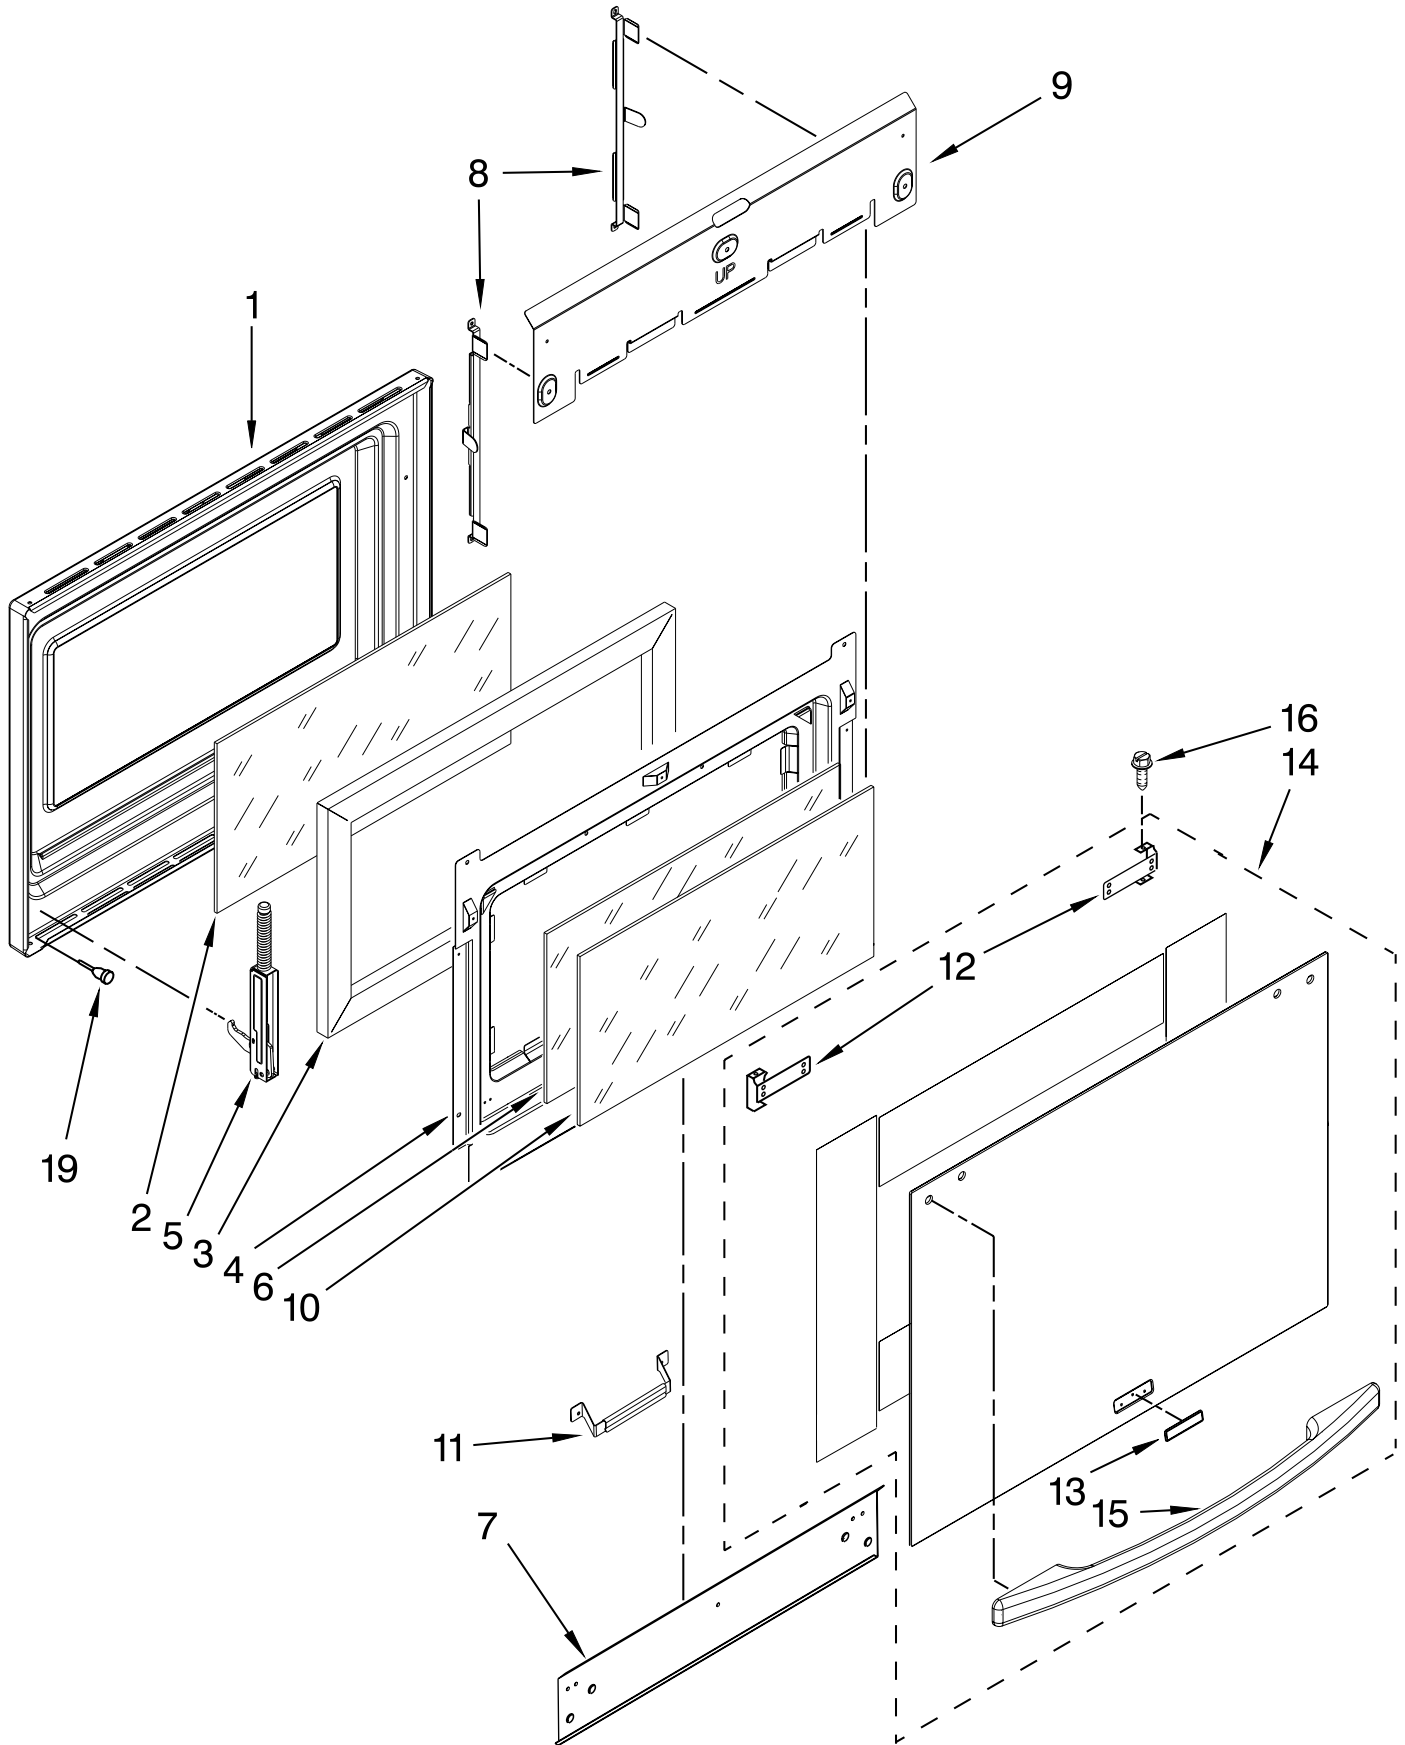

DOOR PARTS

For Models: YKES908SS04
(Stainless)

FOR ORDERING INFORMATION REFER TO PARTS PRICE LIST

DOOR PARTS

For Models: YKES908SS04
(Stainless)

Illus. No.	Part No.	DESCRIPTION
1	W10277749	Panel, Door
2	9757706	Glass, Inner
3	4451722	Insulation, Door
4	4457132	Retainer, Glass
5		Hinge, Oven Door
	9760579	Right
	9760574	Left
6	9759225	Glass, Inner
7	4457114	Shield, Heat Bottom
8	9759229	Bracket, Glass Side
9	4457104	Shield, Heat Top
10	9759225	Glass, Inner Door
11	9759230	Bracket, Central
12		Bracket, Handle
	W10246114	Right
	W10246113	Left
13	W10243391	Badge
14	W10155557	Assembly, Door Kit
15	W10292380	Handle, Door
16	3196184	Screw
19	4448520	Bumper, Door