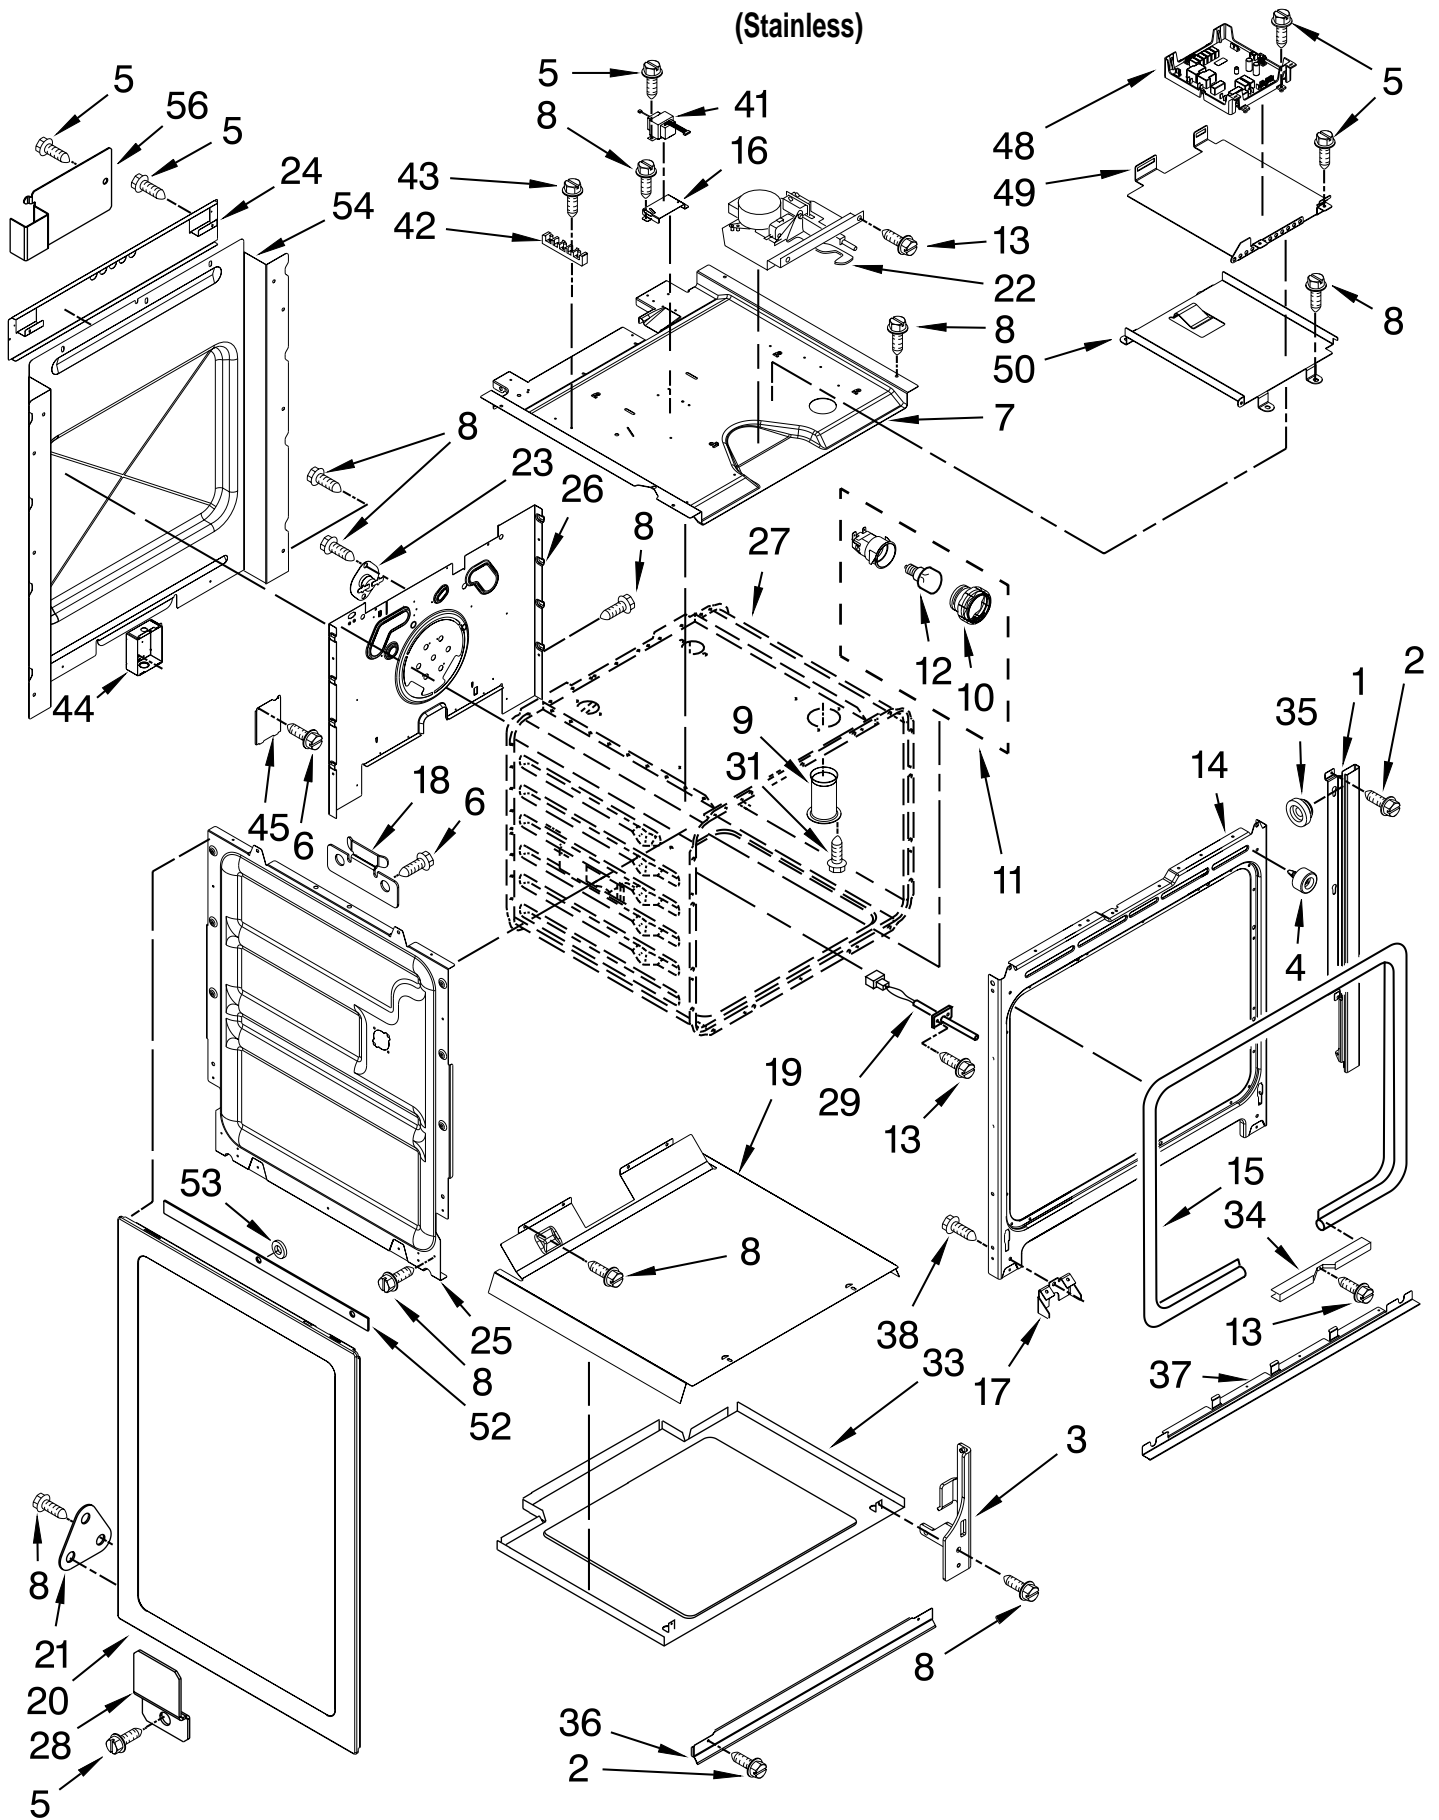

COOKTOP PARTS

For Models: YKES908SS04

(Stainless)

Illus. No.	Part No.	DESCRIPTION
1		Literature Parts
	W10118260	Installation Instructions Use & Care Guide
	W10246111	English
	W10162197	French Tech Sheet
	W10112131	English
	W10112134	French
	9763467	Easy Set Guide
	9757680	Anti-Tip Instructions Safe Cooking Tips
	9762761	English
	W10065852	French
2	8285348	Module, Appliance Manager
3	9761422	Frame, Cooktop Side
4	W10110273	Cooktop
5	9757824	Rail, Element Side
6	9761638	Box, Tap Touch
7	W10076030	Gasket
8	4449745	Screw
9	9759944	Thermostat
10	9756821	Support, Wiring
11	9757825	Rail, Element Center
12		Element, Surface
	W10245533	LR/1000W
	8523045	RF/1500W
	W10248257	RR/1900W
	W10248260	LF/2300W
13	9761423	Frame, Cooktop Front
14	3196537	Screw
15	341196	Thermostat
16	3196160	Screw
17	9761663	Seal, Heat
18	9757815	Support, Module
19	9759094	Spring, Locator
20	9761768	Frame, Cooktop Rear
21	9763517	Rail, Element
22	246119	Screw
23	9761723	Cover, Cooktop Rear
24	9757063	Module, Tap Touch

OVEN PARTS

For Models: YKESS908SS04
(Stainless)

FOR ORDERING INFORMATION REFER TO PARTS PRICE LIST

OVEN PARTS

For Models: YKES908SS04
(Stainless)

Illus. No.	Part No.	DESCRIPTION
1		Trim, Side
	W10140548	Right
	W10140547	Left
2	3400832	Screw
3		Hinge Receiver
	4455606	Right
	4455605	Left
4	W10105790	Bumper, Door
5	3196537	Screw
6	3196160	Screw
7	8303099	Top Chassis
8	4449809	Screw
9	4452158	Tube, Vent
10	W10067870	Lens, Light
11	W10009930	Oven Light, Assembly
12	4452166	Bulb, Light
13	4449154	Screw
14	W10115831	Frame, Front
15	W10074200	Gasket, Door
16	9757829	Bracket, Transformer