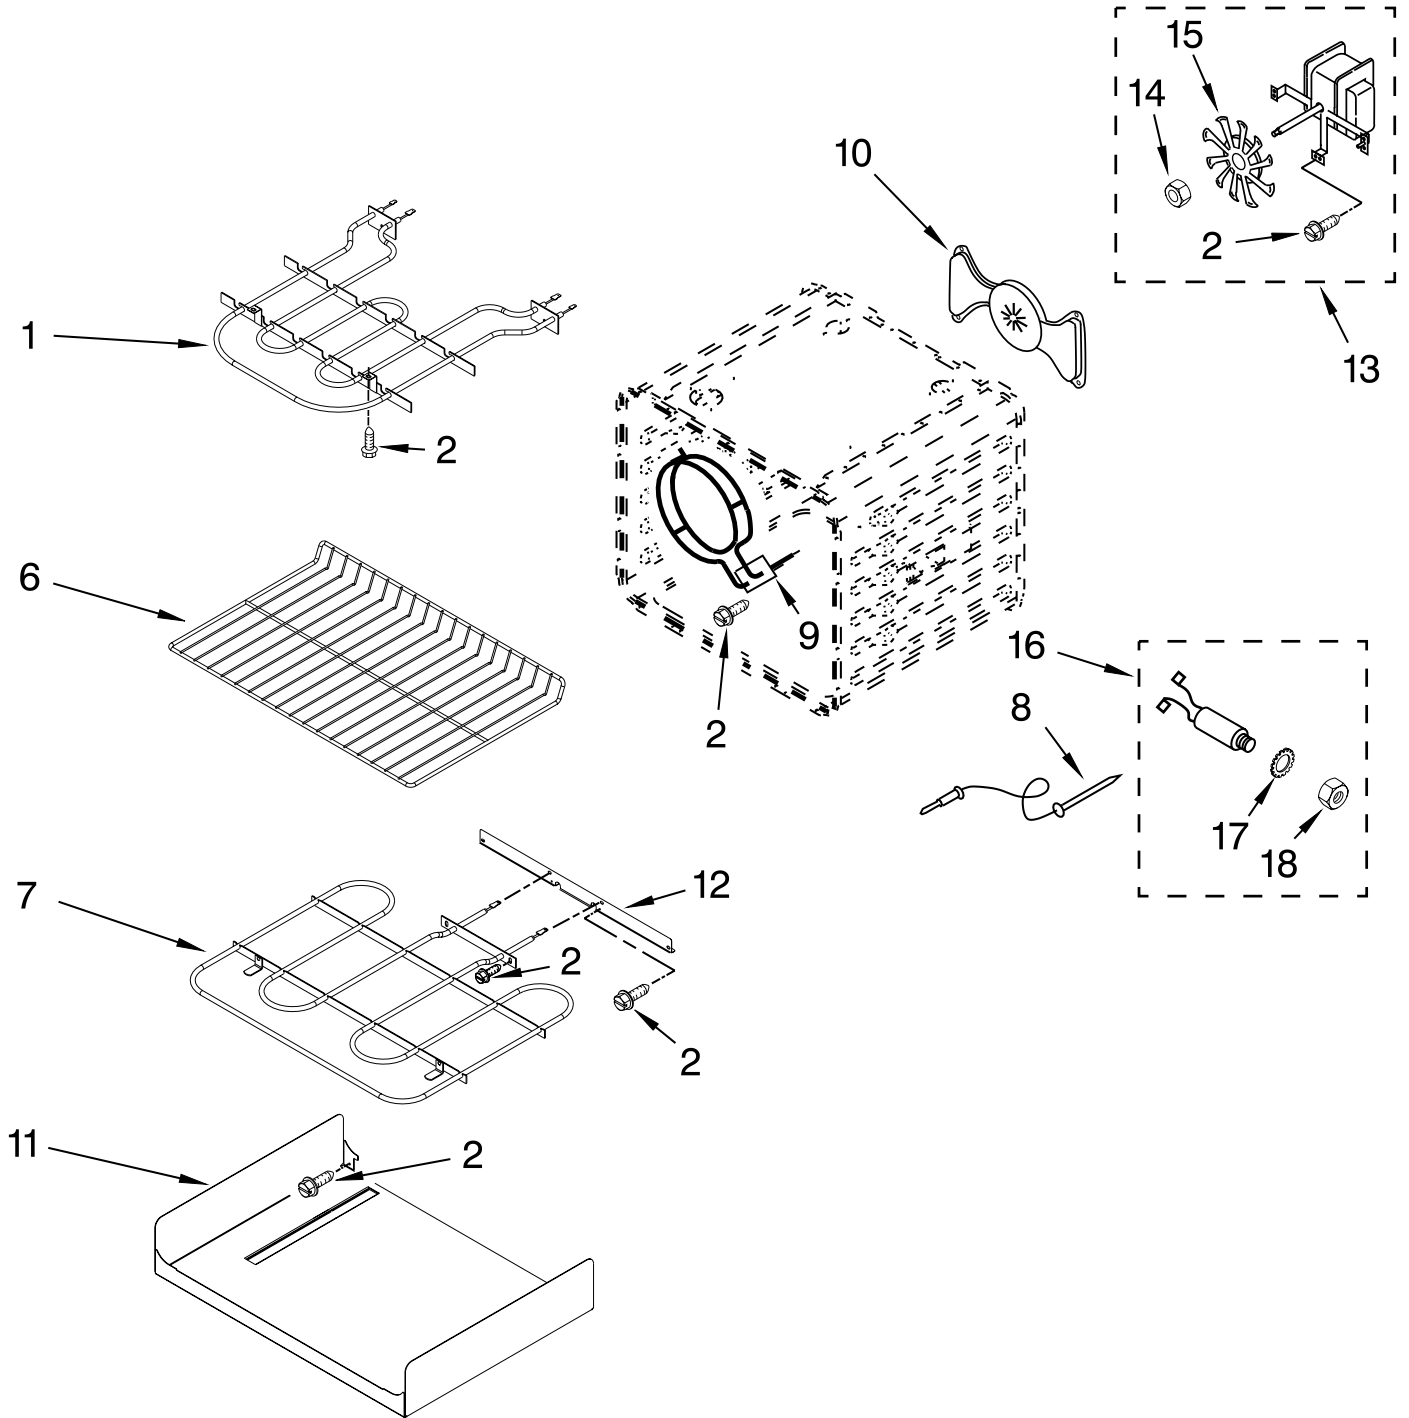

FOR ORDERING INFORMATION REFER TO PARTS PRICE LIST

CONTROL PANEL PARTS

For Models: YKES908SS04

(Stainless)

Illus. No.	Part No.	DESCRIPTION
1	W10156272	Control Panel
2	W10110246	Gasket, Console
3	W10181439	Control, Electric
4	W10105370	Shield, Console Vent
5	W10117524	Bracket, Console
6	3196160	Screw
7	9761745	Bracket, Thermostat
8	W10116195	Gasket, Vent Shield
9	3196537	Screw
10	9780271	Screw
11	9761566	Membrane, Switch

FOR ORDERING INFORMATION REFER TO PARTS PRICE LIST

INTERNAL OVEN PARTS

For Models: YKESS908SS04

(Stainless)

Illus. No.	Part No.	DESCRIPTION
1	9760774	Element, Broil
2	4449154	Screw
6	W10179152	Rack, Oven
7	W10207398	Element, Bake
8	9755542	Probe, Meat