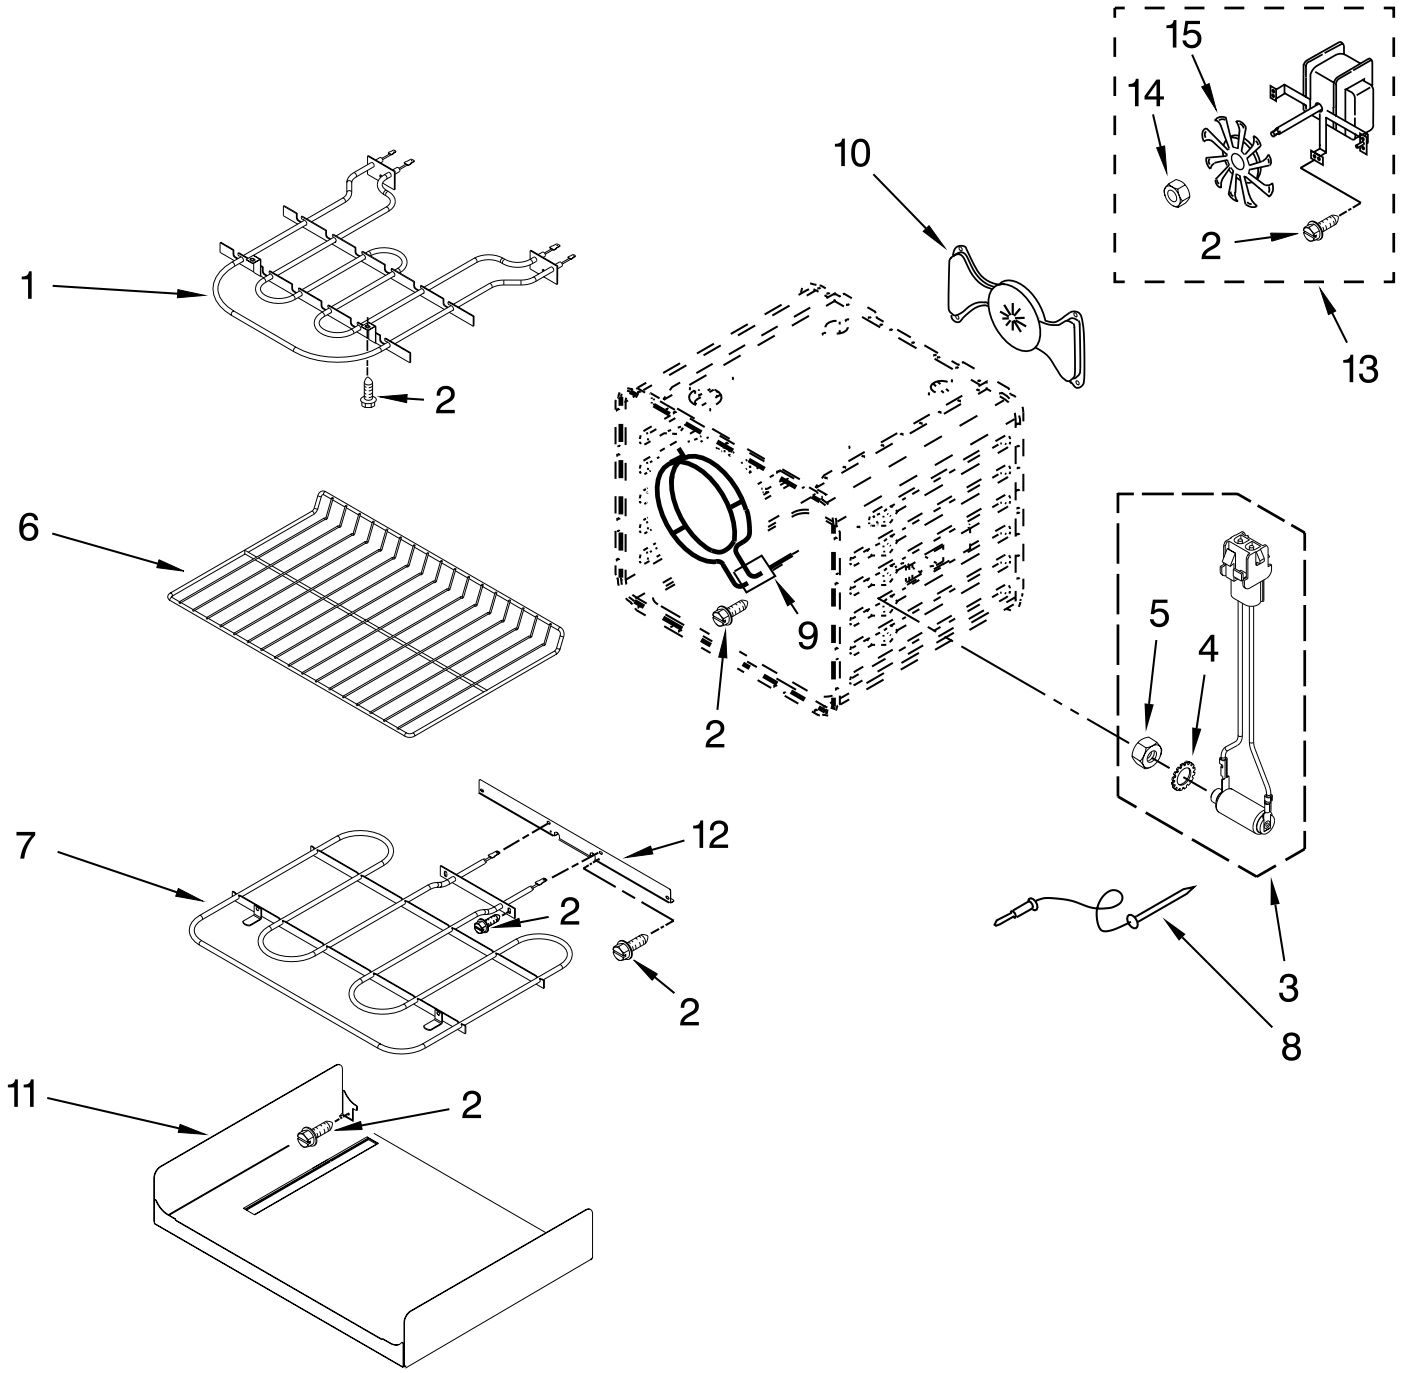

INTERNAL OVEN PARTS

For Models: KESS907SBL05, KESS907SWW05, KESS907SSS05
(Black) (Designer White) (Stainless)

Illus. No.	Part No.	DESCRIPTION
1	9760774	Element, Broil
2	4449154	Screw
3	9755543	Jack, Meat Probe
4	9755547	Lock Washer
5	9755546	Hex Nut

Illus. No.	Part No.	DESCRIPTION
6	W10179152	Rack, Oven
7	W10207398	Element, Hidden Bake
8	9755542	Probe, Meat
9	9760769	Element, Convection

Illus. No.	Part No.	DESCRIPTION
10	W10160868	Baffle, Convection
11	4455037	Tray, Hidden Bake
12	4450039	Cover, Bake Tray
13	W10116228	Motor, Convection
14	W10116349	Nut
15	W10116351	Blade, Fan

FOR ORDERING INFORMATION REFER TO PARTS PRICE LIST