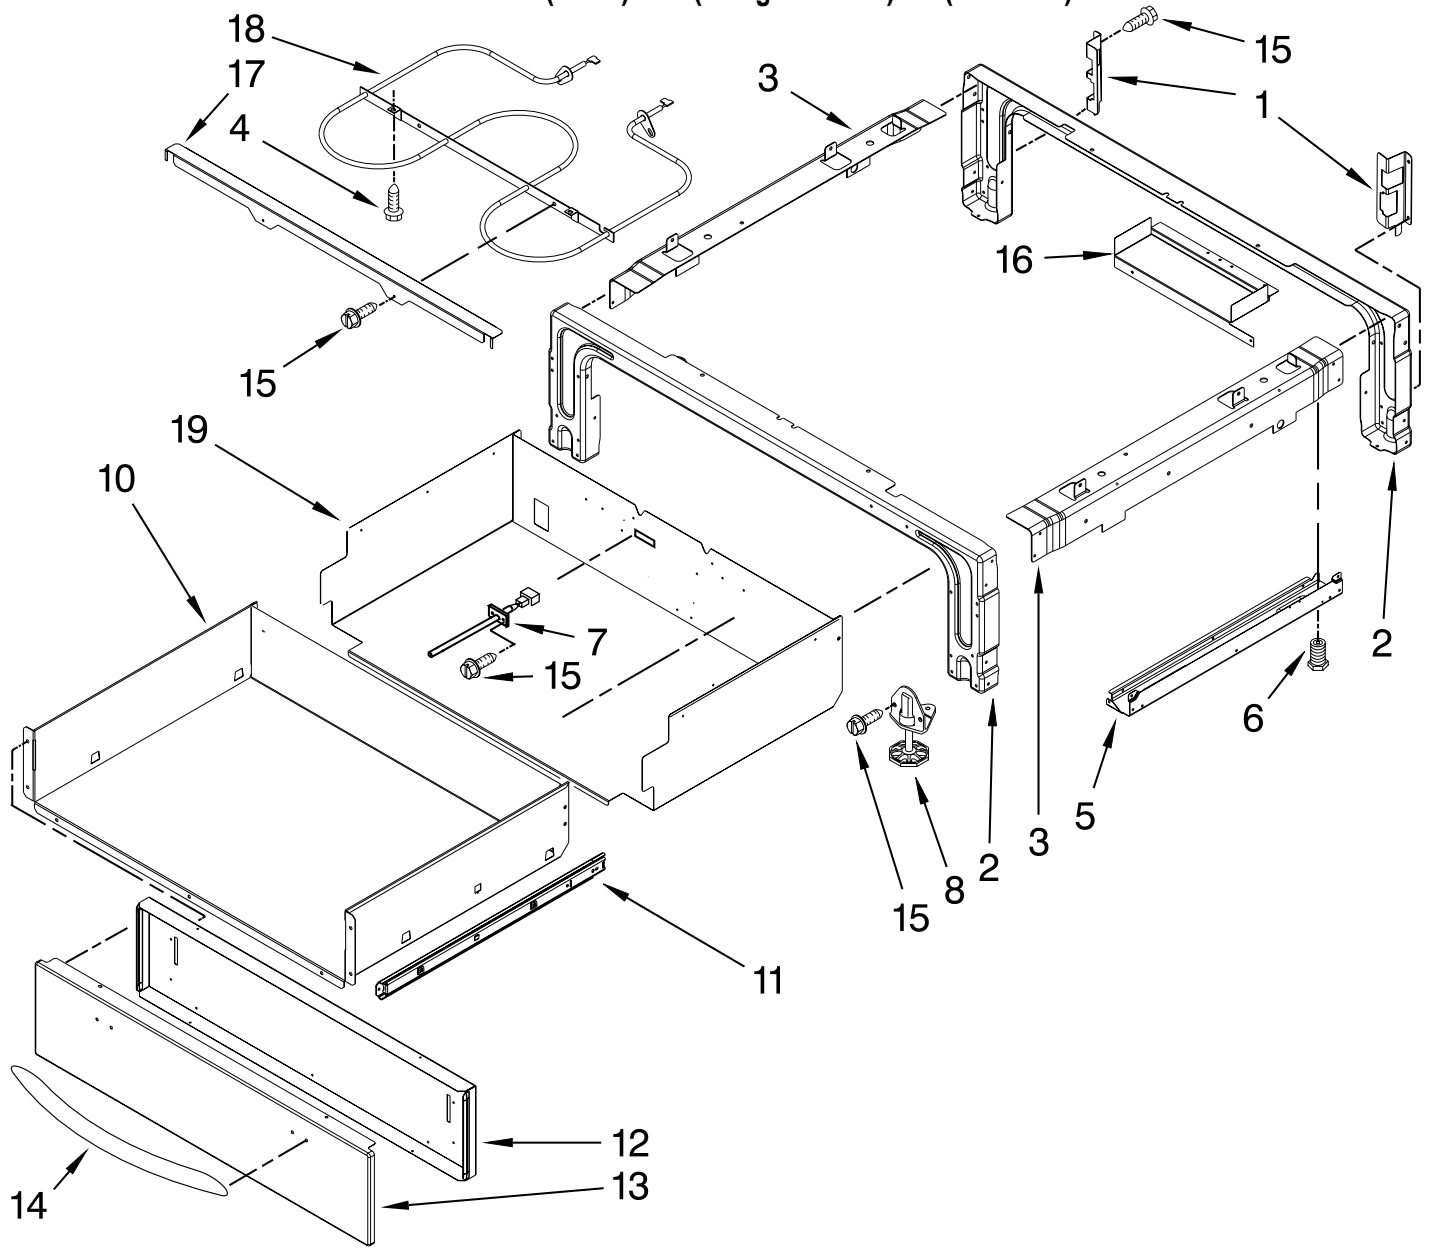

Illus. No.	Part No.	DESCRIPTION	Illus. No.	Part No.	DESCRIPTION	Illus. No.	Part No.	DESCRIPTION
1		Trim, Side Right	17	4452152	Bracket, Mounting	37		Vent, Bottom Lower
	W10109540	Black	18	9757685	Guide, Side Panel		W10153486	Black
	W10109570	White	19	4451478	Support, Insulation		W10153488	White
	W10140548	Stainless	20		Body, Side		W10154789	Stainless
		Left		W10281880	Black/Stainless	38	W10292297	Screw
	W10109490	Black		W10281881	White	39	9758583	Cover, Back
	W10109520	White	21	9757461	Bracket, Side Panel	40	9760481	Washer
	W10140547	Stainless	22	W10195934	Latch, Motorized	41	W10111628	Transformer, Control
2	3400832	Screw	23	9759242	Thermostat	42	9759884	Insulation
3		Hinge Receiver	24	9757811	Brace, Side Panel	43	3400080	Screw
	4455606	Right	25	4455641	Side, Chassis	44	W10165135	Box, Terminal
	4455605	Left	26	9759761	Back, Chassis	45	9757405	Cover, Terminal Box
4	W10105790	Bumper, Door	27		Liner, Oven (Not Serviceable)	46	9759721	Insulator, Terminal Box
5	3196537	Screw	28	9759890	Clip, Side Panel	47	W10245259	Block, Terminal
6	W10083460	GOC, Slide	29	W10131825	Sensor	48	W10181438	Appliance, Manager
7	8303099	Top Chassis	30	9759945	Standoff, Rear	49	9756454	Bracket, Appliance Manager
8	7101P426-60	Screw	31	3196176	Screw	50	9759722	Insulation, Body Side
9	4452158	Tube, Vent	32	9759885	Pad, Insulation			
10	W10067870	Lens, Light	33	9759713	Base, Chassis			
11	W10009930	Oven Light, Assembly	34	4448933	Retainer, Gasket			
12	4452166	Bulb, Light	35	4448444	Grommet, Mounting Rail			
13	4449154	Screw			Vent, Bottom Upper			
14	W10115831	Frame, Front	36					
15	W10074200	Gasket, Door		9756481BL	Black			
16	9757829	Bracket, Transformer		9756481WH	White			
				W10140533	Stainless			

DRAWER PARTS

For Models: KESS907SBL05, KESS907SWW05, KESS907SSS05
(Black) (Designer White) (Stainless)

Illus. No.	Part No.	DESCRIPTION
1		Support, Drawer Rail
	9757687	Right
	9757686	Left
2	9763501BL	Support, Front & Rear
3		Brace, Drawer
	4453720	Right
	4453721	Left
4	W10162096	Screw