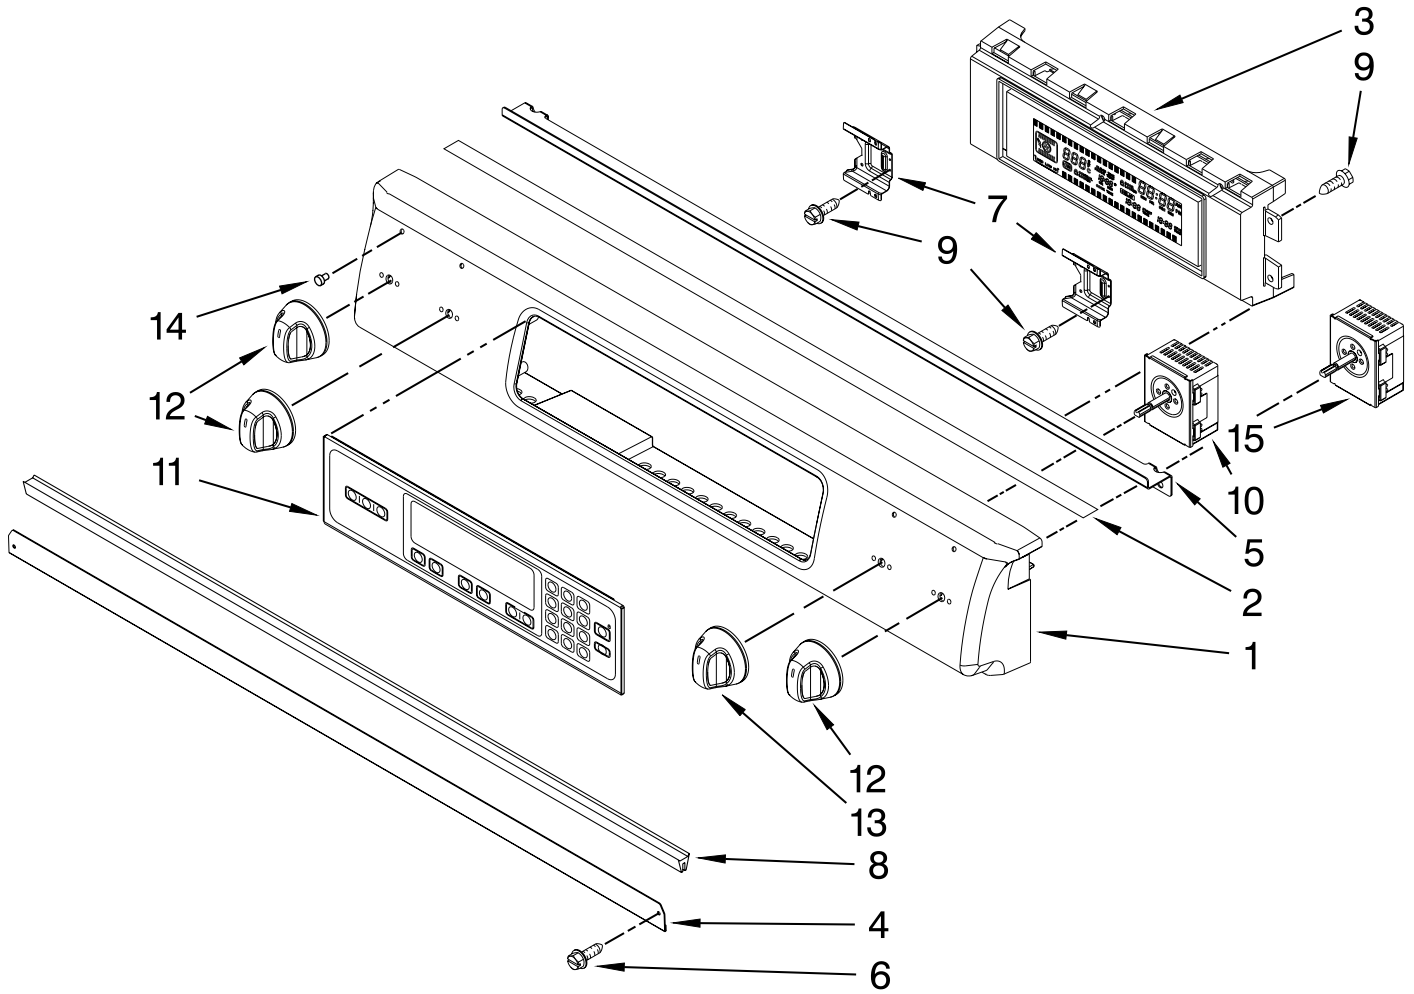

CONTROL PANEL PARTS

For Models: KESS907SBL05, KESS907SWW05, KESS907SSS05
(Black) (Designer White) (Stainless)

Illus. No.	Part No.	DESCRIPTION
1	W10190660	Control Panel Black
	W10190661	White
	W10190662	Stainless
2	W10110246	Gasket, Console
3	W10181439	Control, Electric
4	W10105370	Shield, Console Vent
5	W10117524	Bracket, Console
6	W10061760	Screw

Illus. No.	Part No.	DESCRIPTION
7	9761745	Bracket, Thermostat
8	W10116195	Gasket, Vent Shield
9	3196537	Screw
10	9763761	Single Switch (RF)
11	9761566	Membrane, Switch
12		Knob, Smart Dual LF,LR,RR
	W10193255	Black
	W10193253	White
	W10156260	Stainless

Illus. No.	Part No.	DESCRIPTION
13		Knob, Smart Single RF
	W10193259	Black
	W10193257	White
	W10156261	Stainless
14	3196068	Lens, Indicator Light
15	9763762	Dual Switch LF,LR,RR

FOR ORDERING INFORMATION REFER TO PARTS PRICE LIST