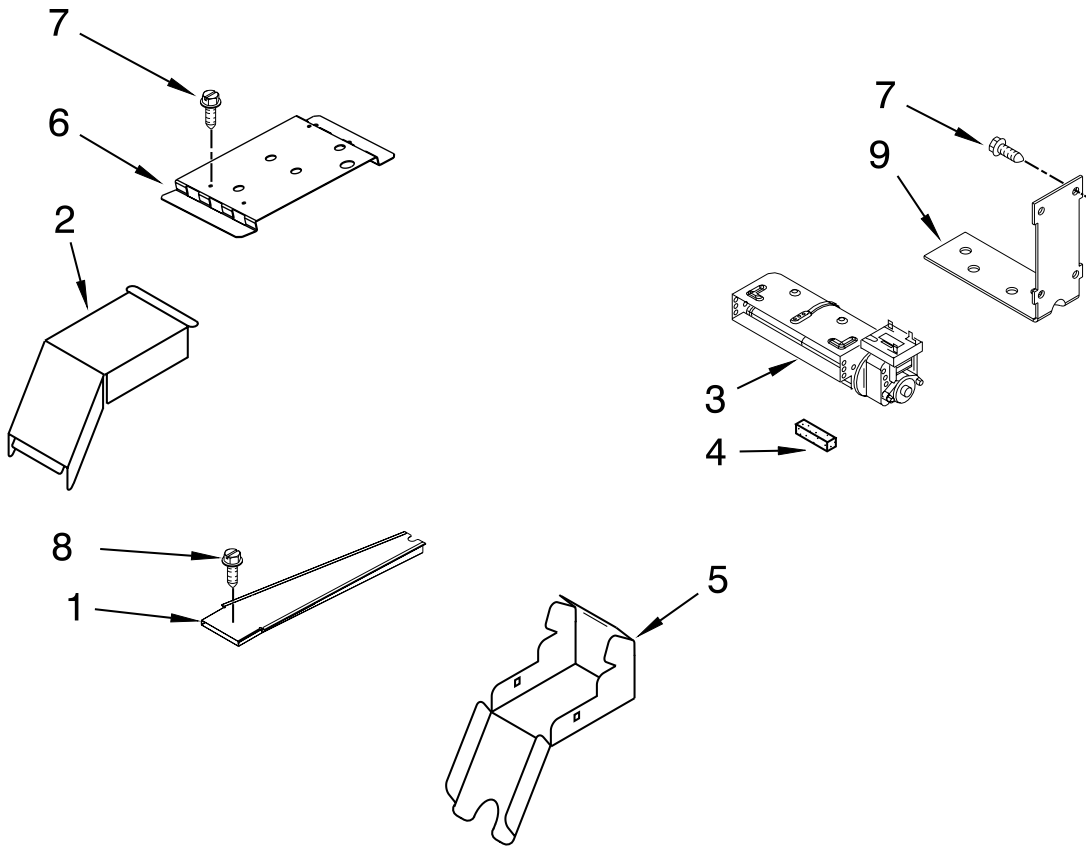

TOP VENTING PARTS

For Models: KESS907SBL05, KESS907SWW05, KESS907SSS05
(Black) (Designer White) (Stainless)

Illus. No.	Part No.	DESCRIPTION
1	4451759	Vent, Exhaust
2	4455178	Elbow, Vent Top
3	9759320	Blower
4	4451758	Block, Foam
5	4455177	Elbow, Vent Bottom
6	W10143041	Bracket, Terminal Box
7	7101P426-60	Screw
8	4449040	Screw
9	4455352	Bracket, Blower

FOR ORDERING INFORMATION REFER TO PARTS PRICE LIST