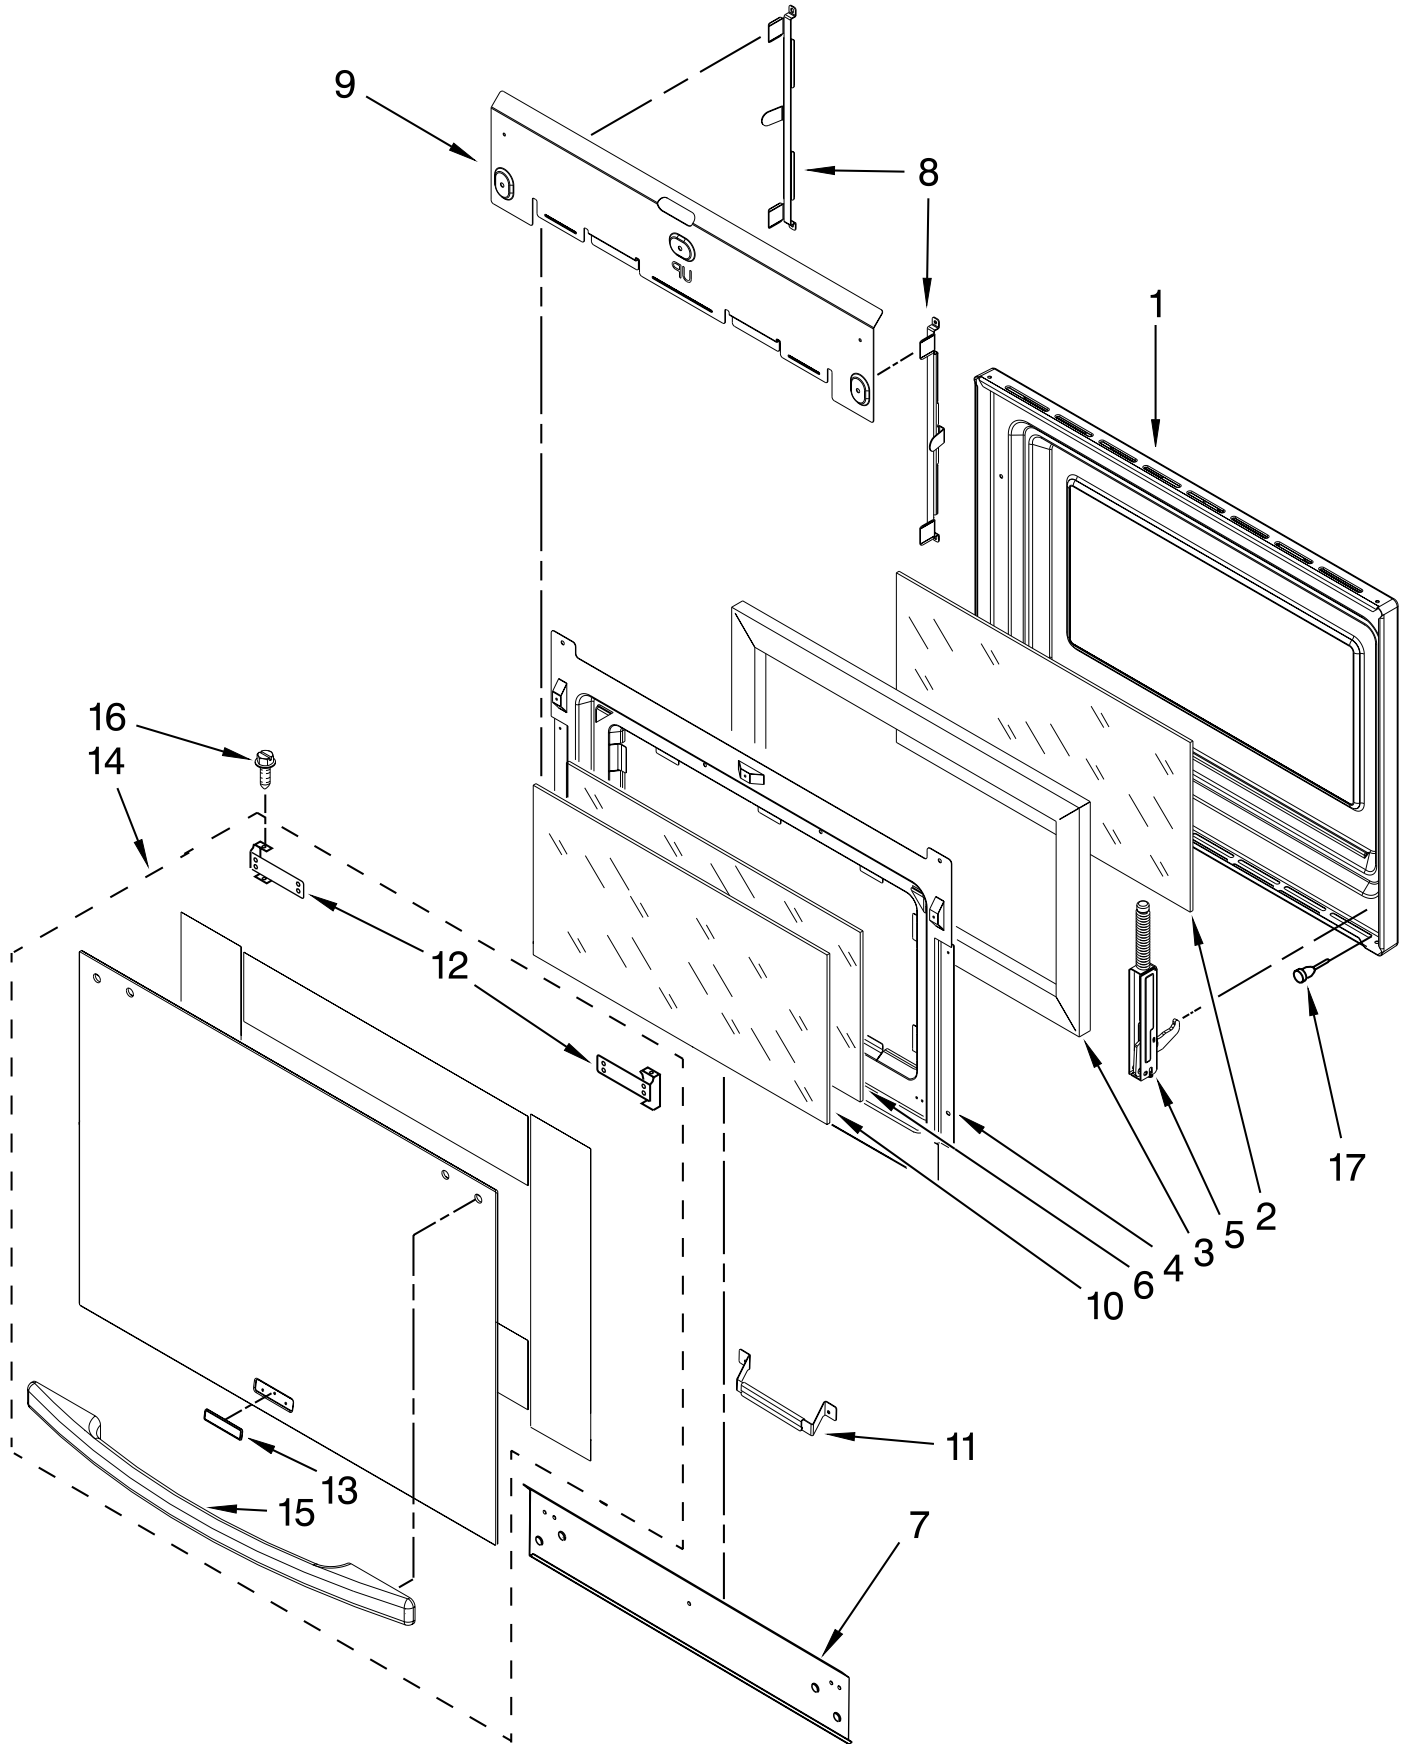

DOOR PARTS

For Models: KESS907SBL05, KESS907SWW05, KESS907SSS05
(Black) (Designer White) (Stainless)

FOR ORDERING INFORMATION REFER TO PARTS PRICE LIST

DOOR PARTS

For Models: KESS907SBL05, KESS907SWW05, KESS907SSS05
(Black) (Designer White) (Stainless)

Illus. No.	Part No.	DESCRIPTION
1	W10277749	Panel, Door
2	9757706	Glass, Inner
3	4451722	Insulation, Door
4	4457132	Retainer, Glass
5		Hinge, Oven Door
	9760579	Right
	9760574	Left
6	9759225	Glass, Inner
7	4457114	Shield, Heat Bottom
8	9759229	Bracket, Glass Side
9	4457104	Shield, Heat Top
10	9759225	Glass, Inner Door
11	9759230	Bracket, Central
12		Bracket, Handle
	W10246114	Right
	W10246113	Left
13		Nameplate
	W10243392	Black
	W10243393	White
	W10243391	Stainless
14		Assembly, Door Kit
	W10131888	Black
	W10131889	White
	W10155557	Stainless
15		Handle, Door
	W10292381	Black
	W10292382	White
	W10292380	Stainless
16	3196184	Screw
17	4448520	Bumper, Door