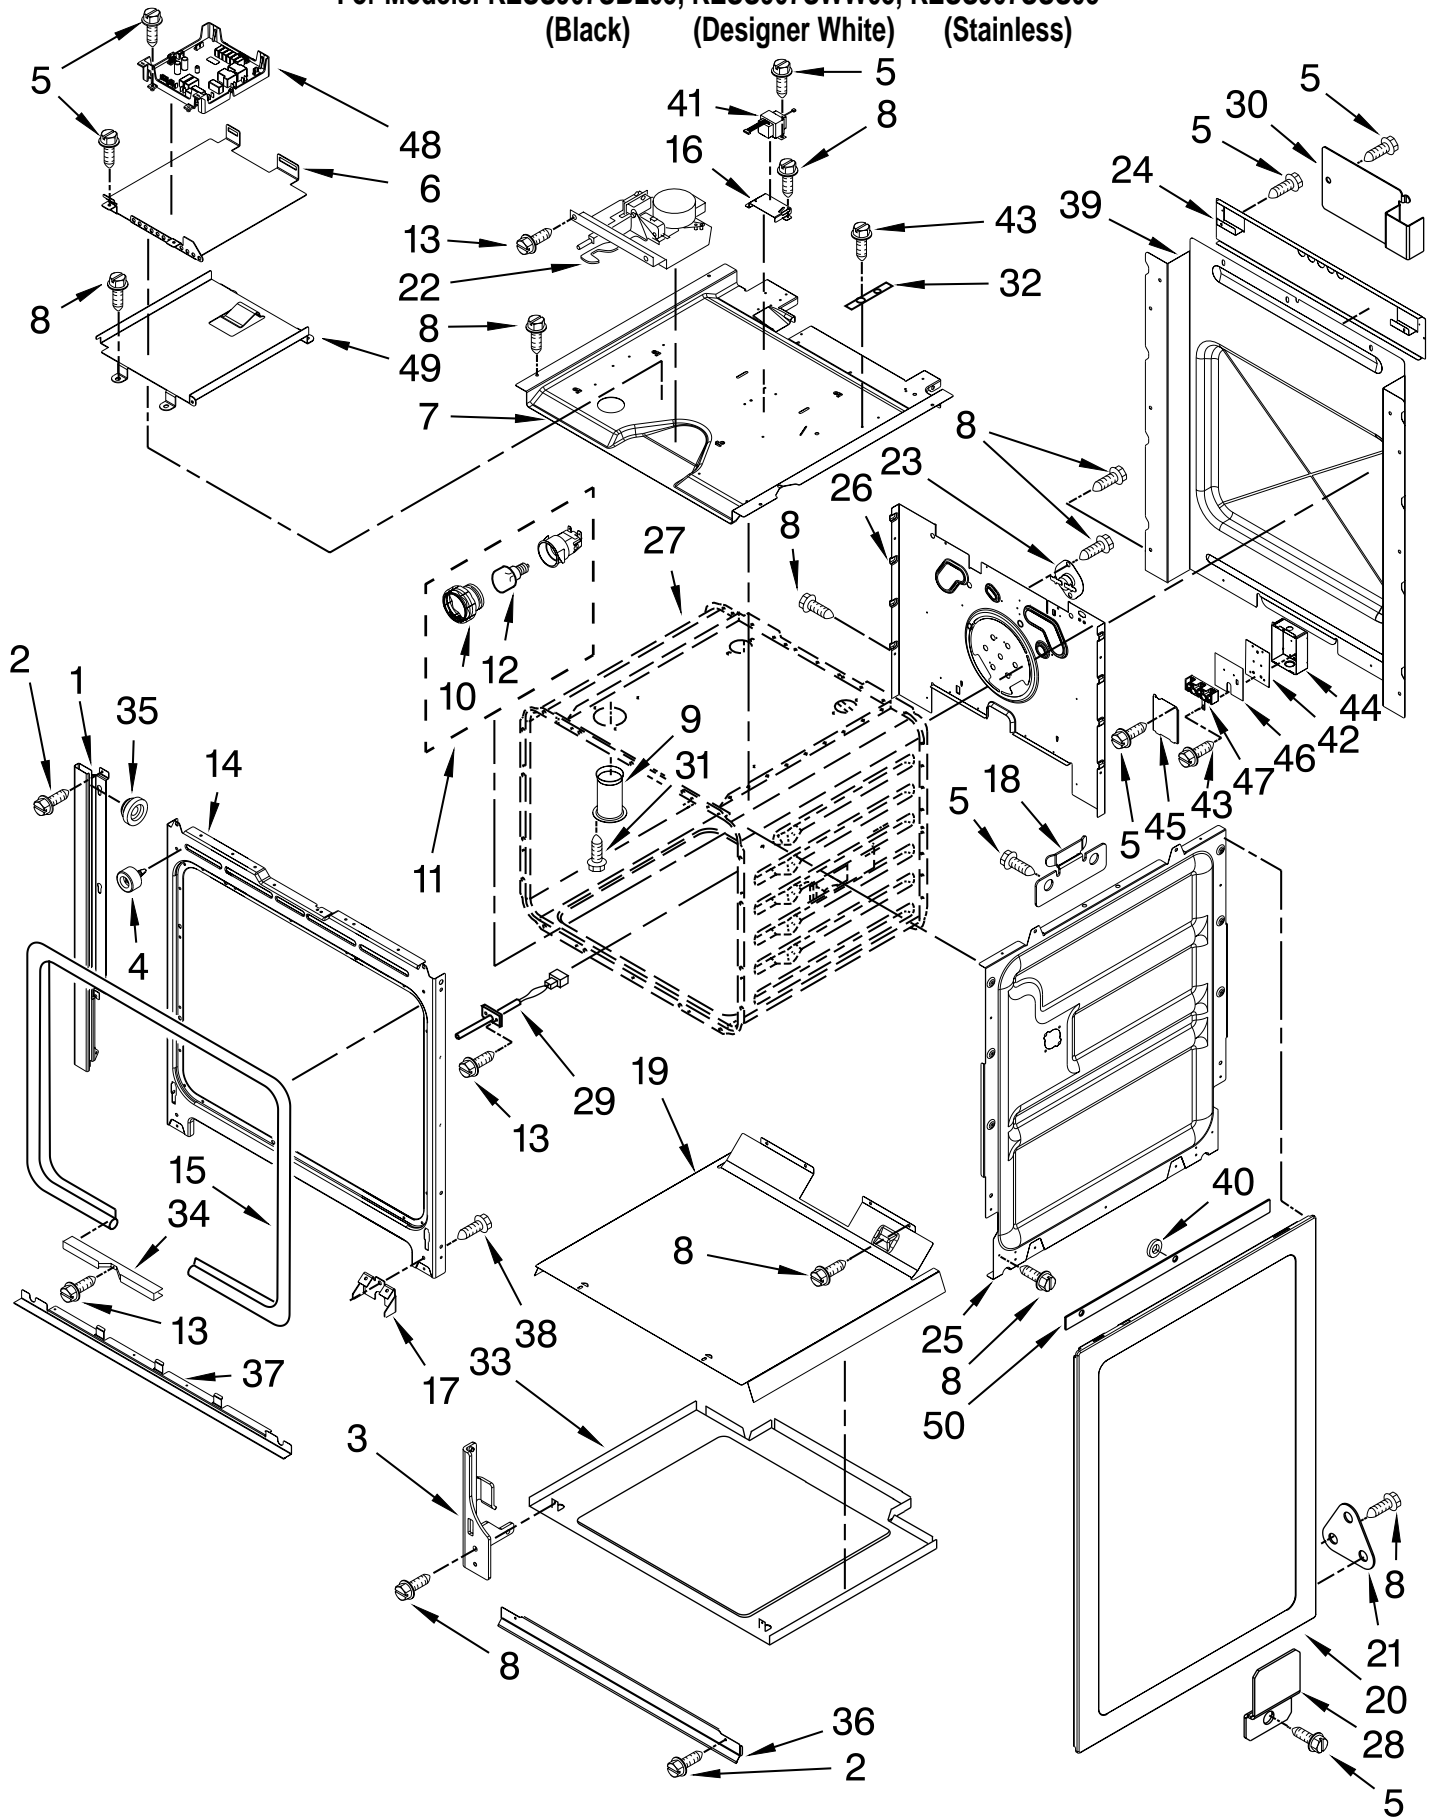

OVEN PARTS

For Models: KESS907SBL05, KESS907SWW05, KESS907SSS05
(Black) (Designer White) (Stainless)

FOR ORDERING INFORMATION REFER TO PARTS PRICE LIST

OVEN PARTS

For Models: KESS907SBL05, KESS907SWW05, KESS907SSS05
(Black) (Designer White) (Stainless)

Illus. No.	Part No.	DESCRIPTION	Illus. No.	Part No.	DESCRIPTION	Illus. No.	Part No.	DESCRIPTION
1		Trim, Side Right	17	4452152	Bracket, Mounting	37		Vent, Bottom Lower
	W10109540	Black	18	9757685	Guide, Side Panel		W10153486	Black
	W10109570	White	19	4451478	Support, Insulation		W10153488	White
	W10140548	Stainless	20		Body, Side		W10154789	Stainless
		Left		W10281880	Black/Stainless	38	W10292297	Screw
	W10109490	Black		W10281881	White	39	9758583	Cover, Back
	W10109520	White	21	9757461	Bracket, Side Panel	40	9760481	Washer
	W10140547	Stainless	22	W10195934	Latch, Motorized	41	W10111628	Transformer, Control
2	3400832	Screw	23	9759242	Thermostat	42	9759884	Insulation
3		Hinge Receiver	24	9757811	Brace, Side Panel	43	3400080	Screw
	4455606	Right	25	4455641	Side, Chassis	44	W10165135	Box, Terminal
	4455605	Left	26	9759761	Back, Chassis	45	9757405	Cover, Terminal Box
4	W10105790	Bumper, Door	27		Liner, Oven (Not Serviceable)	46	9759721	Insulator, Terminal Box
5	3196537	Screw	28	9759890	Clip, Side Panel	47	W10245259	Block, Terminal
6	W10083460	GOC, Slide	29	W10131825	Sensor	48	W10181438	Appliance, Manager
7	8303099	Top Chassis	30	9759945	Standoff, Rear	49	9756454	Bracket, Appliance Manager
8	7101P426-60	Screw	31	3196176	Screw	50	9759722	Insulation, Body Side
9	4452158	Tube, Vent	32	9759885	Pad, Insulation			
10	W10067870	Lens, Light	33	9759713	Base, Chassis			
11	W10009930	Oven Light, Assembly	34	4448933	Retainer, Gasket			
12	4452166	Bulb, Light	35	4448444	Grommet, Mounting Rail			
13	4449154	Screw			Vent, Bottom Upper			
14	W10115831	Frame, Front	36					
15	W10074200	Gasket, Door		9756481BL	Black			
16	9757829	Bracket, Transformer		9756481WH	White			
				W10140533	Stainless			

**FOLLOWING PARTS
NOT ILLUSTRATED**

INSULATION

9756817 Insulation, Wrap
9756470 Insulation, Back