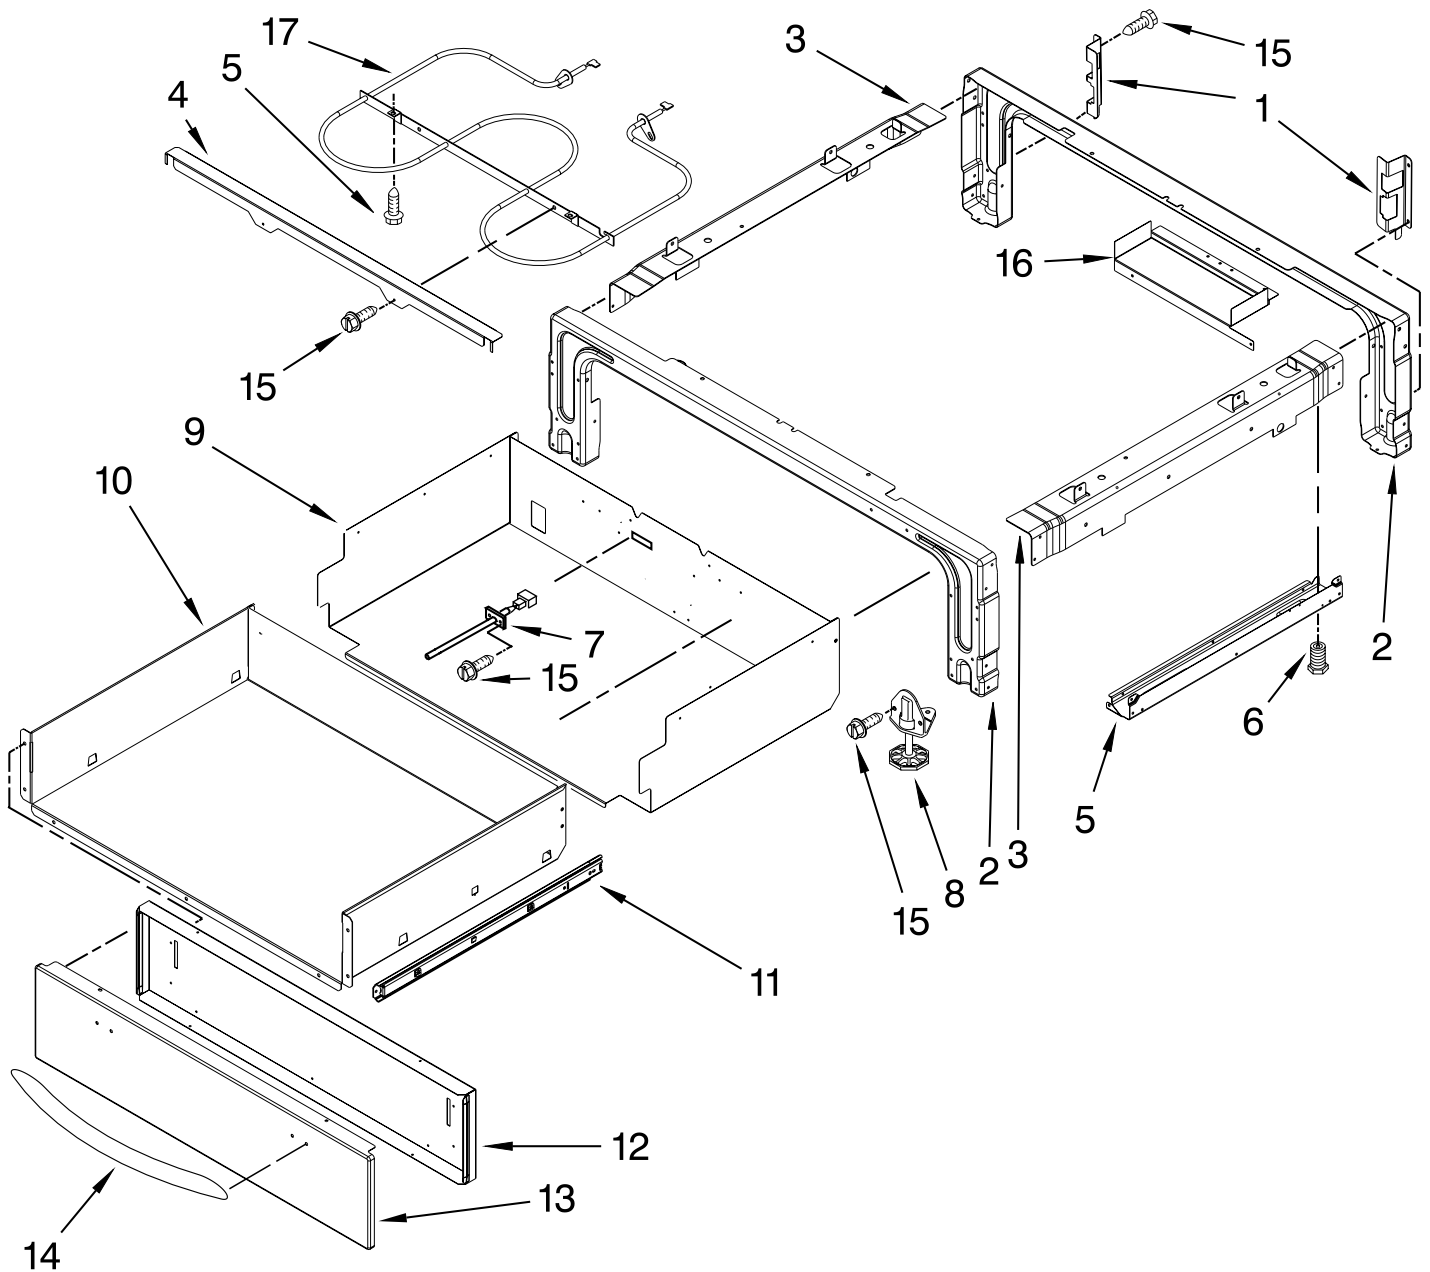

# DOOR PARTS

For Models: KESS908SPS05  
(Stainless)

Illus. No.	Part No.	DESCRIPTION
1	W10277749	Liner, Door
2	9757706	Glass, Inner
3	4451722	Insulation, Door
4	4457132	Retainer, Glass
5		Hinge, Oven Door
	9760579	Right
	9760574	Left
6	9759225	Glass, Inner
7	4457114	Shield, Heat Bottom
8	9759229	Bracket, Glass Side
9	4457104	Shield, Heat Top
10	9759225	Glass, Inner Door
11	9759230	Bracket, Central
12		Bracket, Handle
	W10246114	Right
	W10246113	Left
13		Badge
	W10243391	Stainless
14		Assembly, Door Kit
	W10155557	Stainless
15		Handle, Door
	W10292380	Stainless
16	3196184	Screw
17	4448520	Bumper, Door

# DRAWER PARTS

For Models: KESS908SPS05

(Stainless)

Illus. No.	Part No.	DESCRIPTION
1		Support, Drawer Rail
	9757687	Right
	9757686	Left
2	9763501BL	Support, Front & Rear
3		Brace, Drawer
	4453720	Right
	4453721	Left