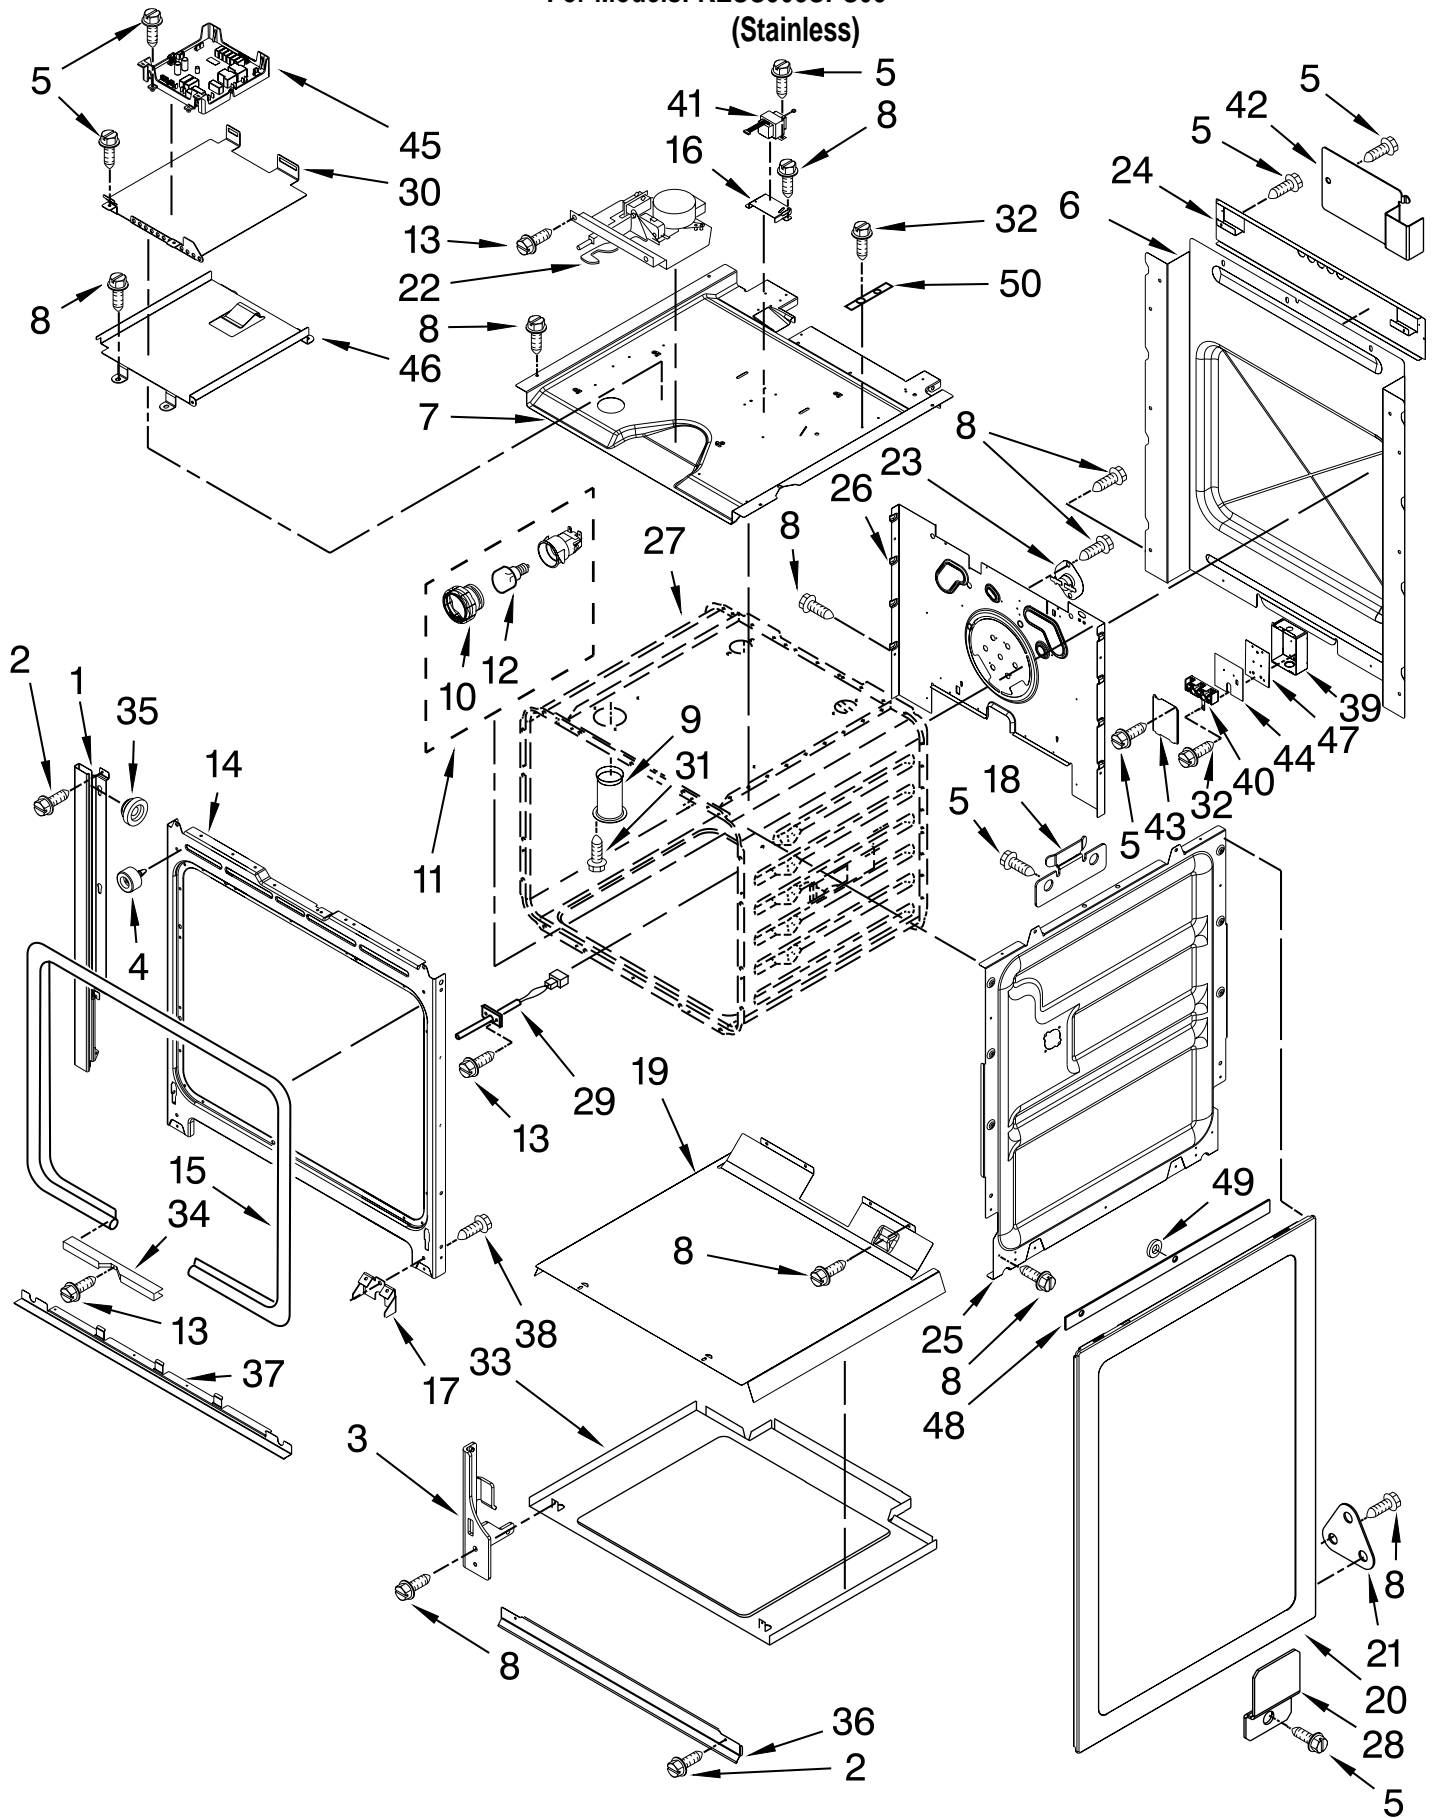

OVEN PARTS

For Models: KESS908SPS05

(Stainless)

FOR ORDERING INFORMATION REFER TO PARTS PRICE LIST

OVEN PARTS

For Models: KESS908SPS05
(Stainless)

Illus. No.	Part No.	DESCRIPTION
1		Trim, Side Right
	W10140548	Stainless Left
	W10140547	Stainless
2	3400832	Screw
3		Hinge Receiver
	4455606	Right
	4455605	Left
4	W10105790	Bumper, Door
5	3196537	Screw
6	9758583	Cover, Back
7	8303099	Top Chassis
8	3177991	Screw
9	4452158	Tube, Vent
10	W10067870	Lens, Light
11	W10009930	Oven Light, Assembly
12	4452166	Bulb, Light
13	4449154	Screw
14	W10115831	Frame, Front
15	W10074200	Gasket, Door
16	9757829	Bracket, Transformer
17	4452152	Bracket, Mounting

Illus. No.	Part No.	DESCRIPTION
18	9757685	Guide, Side Panel
19	4451478	Support, Insulation
20		Body, Side
	W10281880	Black/Stainless
21	9757461	Bracket, Side Panel
22	W10195934	Latch, Motorized
23	9759242	Thermostat
24	9757811	Brace, Side Panel
25	4455641	Side, Chassis
26	9759761	Back, Chassis
27		Liner, Oven (Not Serviceable)
28	9759890	Clip, Side Panel
29	W10131825	Sensor
30	W10083460	Slide, GOC
31	3196176	Screw
32	3400080	Screw
33	9759713	Base, Chassis
34	4448933	Retainer, Gasket
35	4448444	Grommet, Mounting Rail
36		Vent, Bottom Upper
	W10140533	Stainless
37		Vent, Bottom Lower
	W10160347	Stainless
38	4449743	Screw
39	W10165135	Box, Terminal

Illus. No.	Part No.	DESCRIPTION
40	W10245259	Block, Terminal
41	W10111628	Transformer, Control
42	9759945	Standoff, Rear
43	9757405	Cover, Terminal Box
44	9759721	Insulator, Terminal Box
45	8285348	Appliance, Manager
46	9756454	Bracket, Appliance Manager
47	9759884	Insulation
48	9759722	Insulation, Body Side
49	9760481	Washer
50	9759885	Pad, Insulation

**FOLLOWING PARTS
NOT ILLUSTRATED**

INSULATION

- 9756817 Insulation, Wrap
- 9756470 Insulation, Back