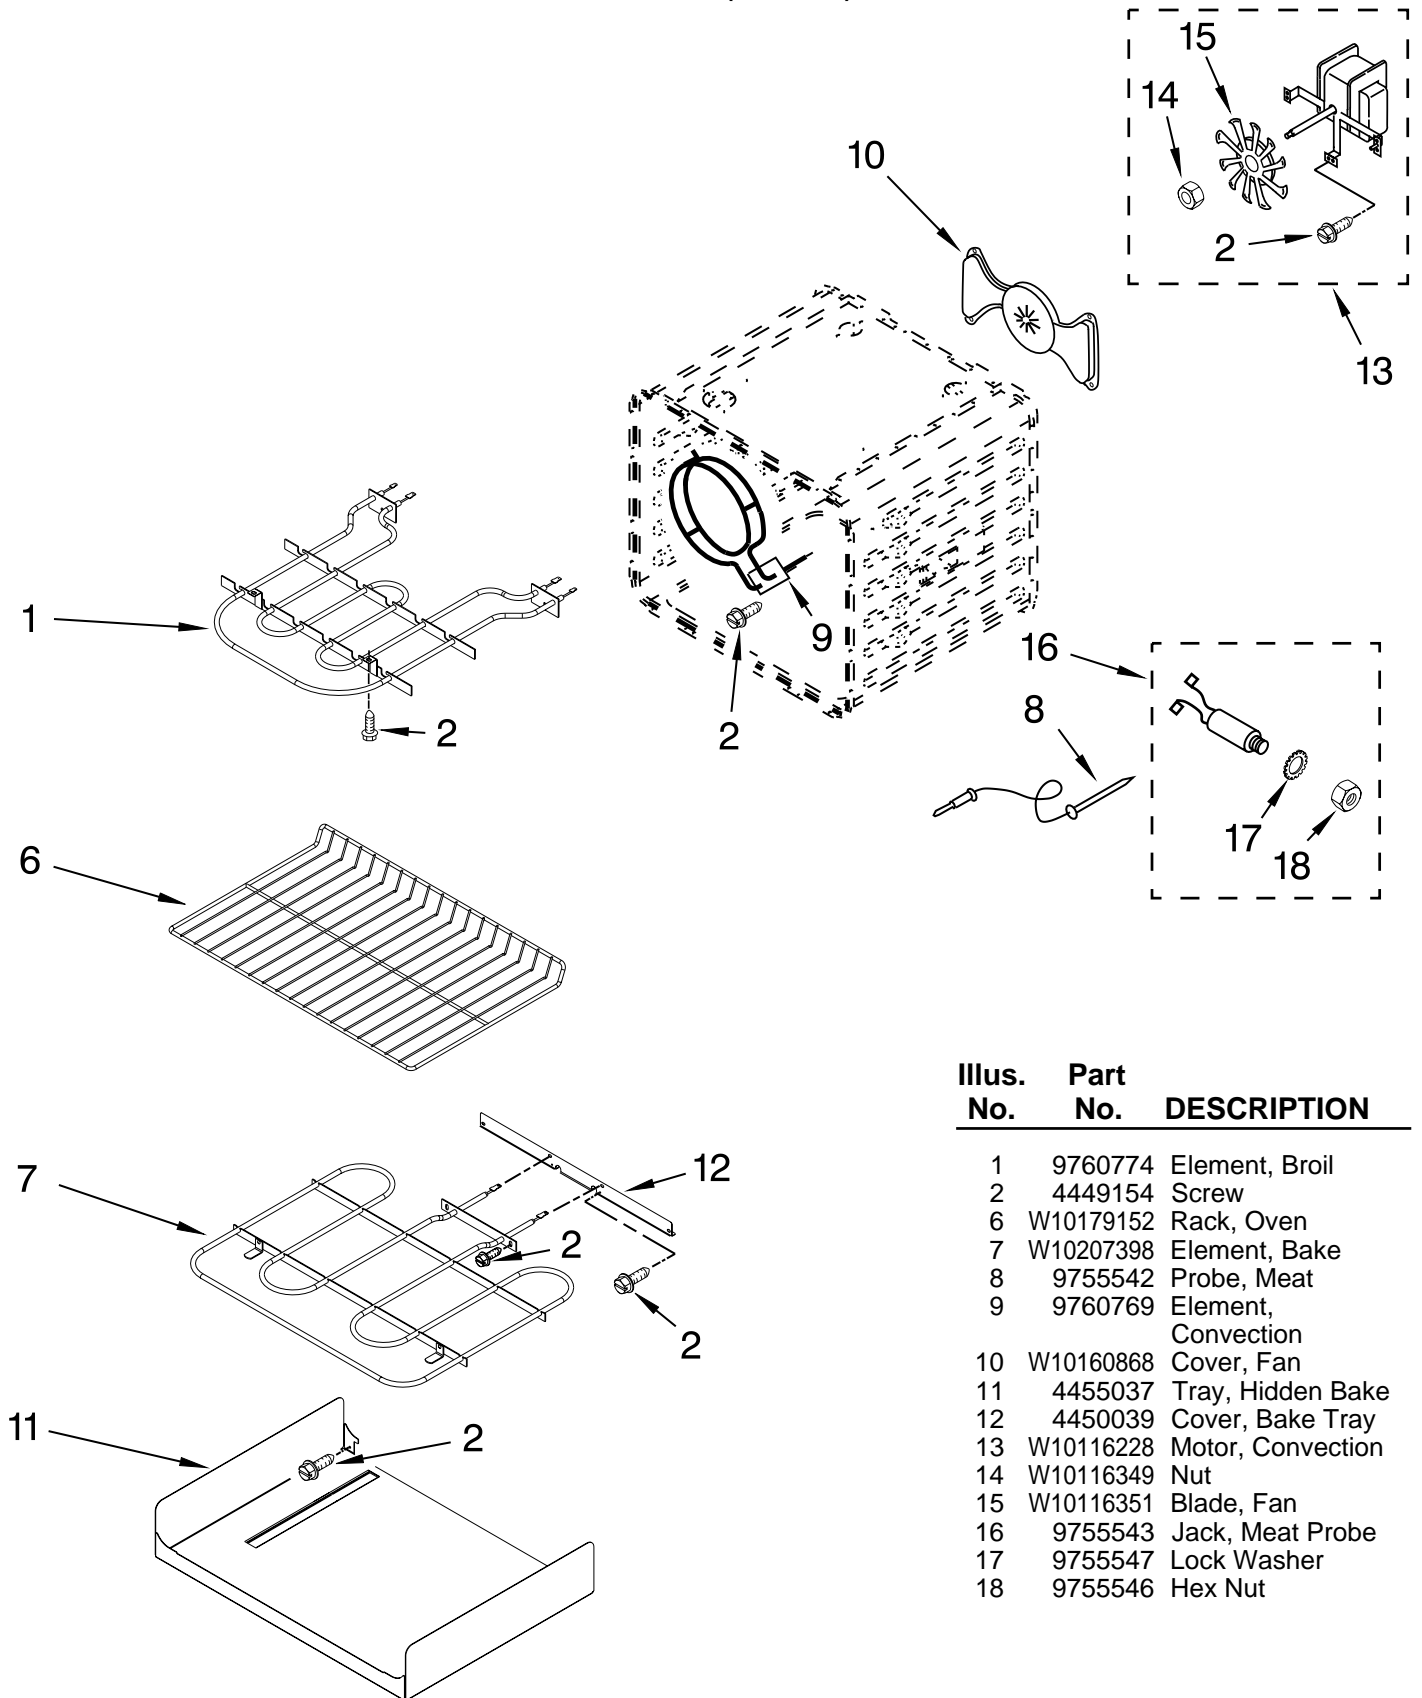

INTERNAL OVEN PARTS

For Models: KESS908SPS05

(Stainless)

Illus. No.	Part No.	DESCRIPTION
1	9760774	Element, Broil
2	4449154	Screw
6	W10179152	Rack, Oven
7	W10207398	Element, Bake
8	9755542	Probe, Meat
9	9760769	Element, Convection
10	W10160868	Cover, Fan
11	4455037	Tray, Hidden Bake
12	4450039	Cover, Bake Tray
13	W10116228	Motor, Convection
14	W10116349	Nut
15	W10116351	Blade, Fan
16	9755543	Jack, Meat Probe
17	9755547	Lock Washer
18	9755546	Hex Nut

FOR ORDERING INFORMATION REFER TO PARTS PRICE LIST