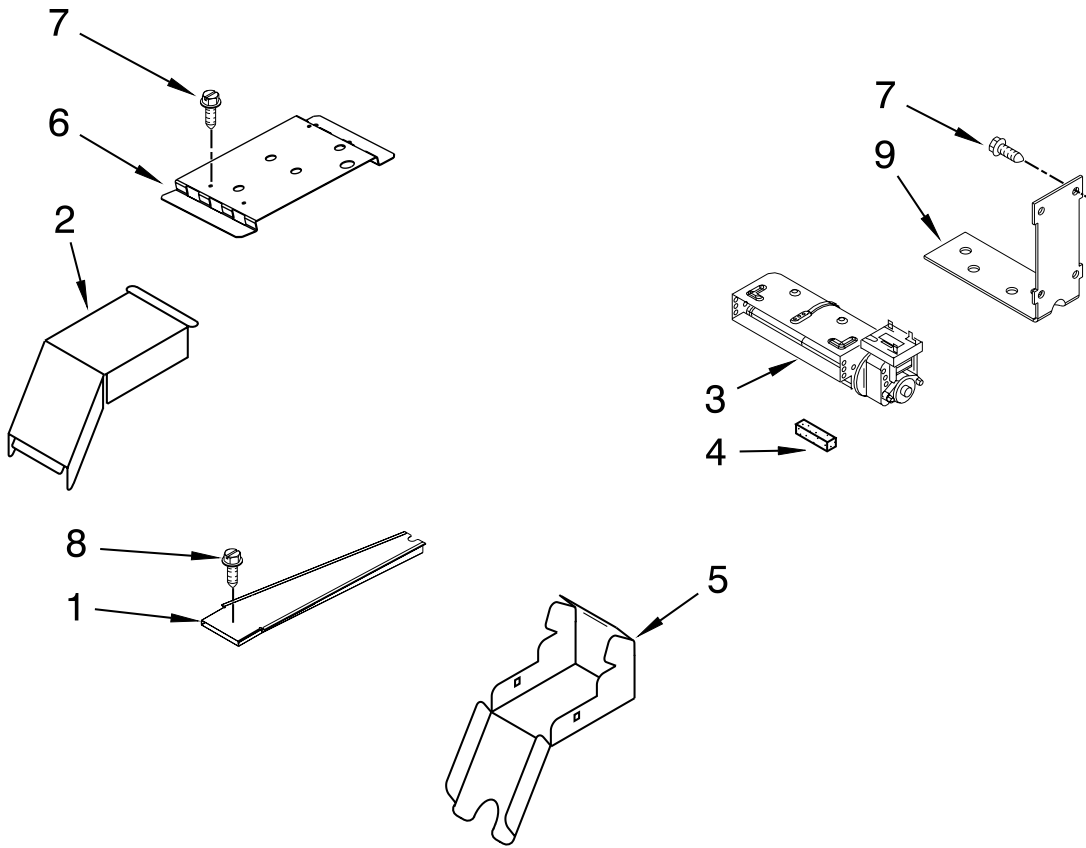

TOP VENTING PARTS

For Models: KESS908SPS05

(Stainless)

Illus. No.	Part No.	DESCRIPTION
1	4451759	Vent, Exhaust
2	4455178	Elbow, Vent Top
3	9759320	Blower
4	4451758	Block, Foam
5	4455177	Elbow, Vent Bottom
6	W10143041	Bracket, Terminal Box
7	7101P426-60	Screw
8	4449040	Screw
9	4455352	Bracket, Blower