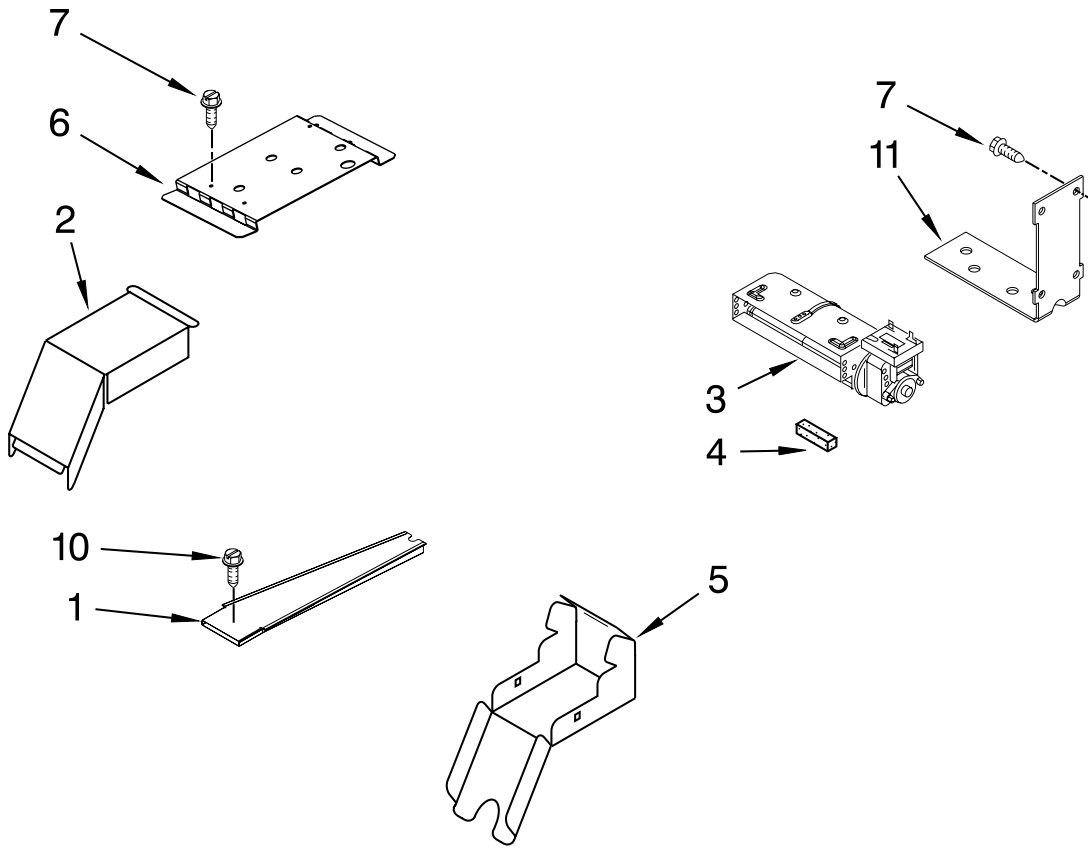

TOP VENTING PARTS

For Models: KESK901SSS08
(Stainless)

Illus. No.	Part No.	DESCRIPTION
1	4451759	Vent, Exhaust
2	4455178	Elbow, Vent Top
3	9759320	Blower
4	4451758	Block, Foam
5	4455177	Elbow, Vent Bottom
6	W10143041	Bracket, Terminal Box
7	W10292297	Screw
10	4449040	Screw
11	4455352	Bracket, Blower