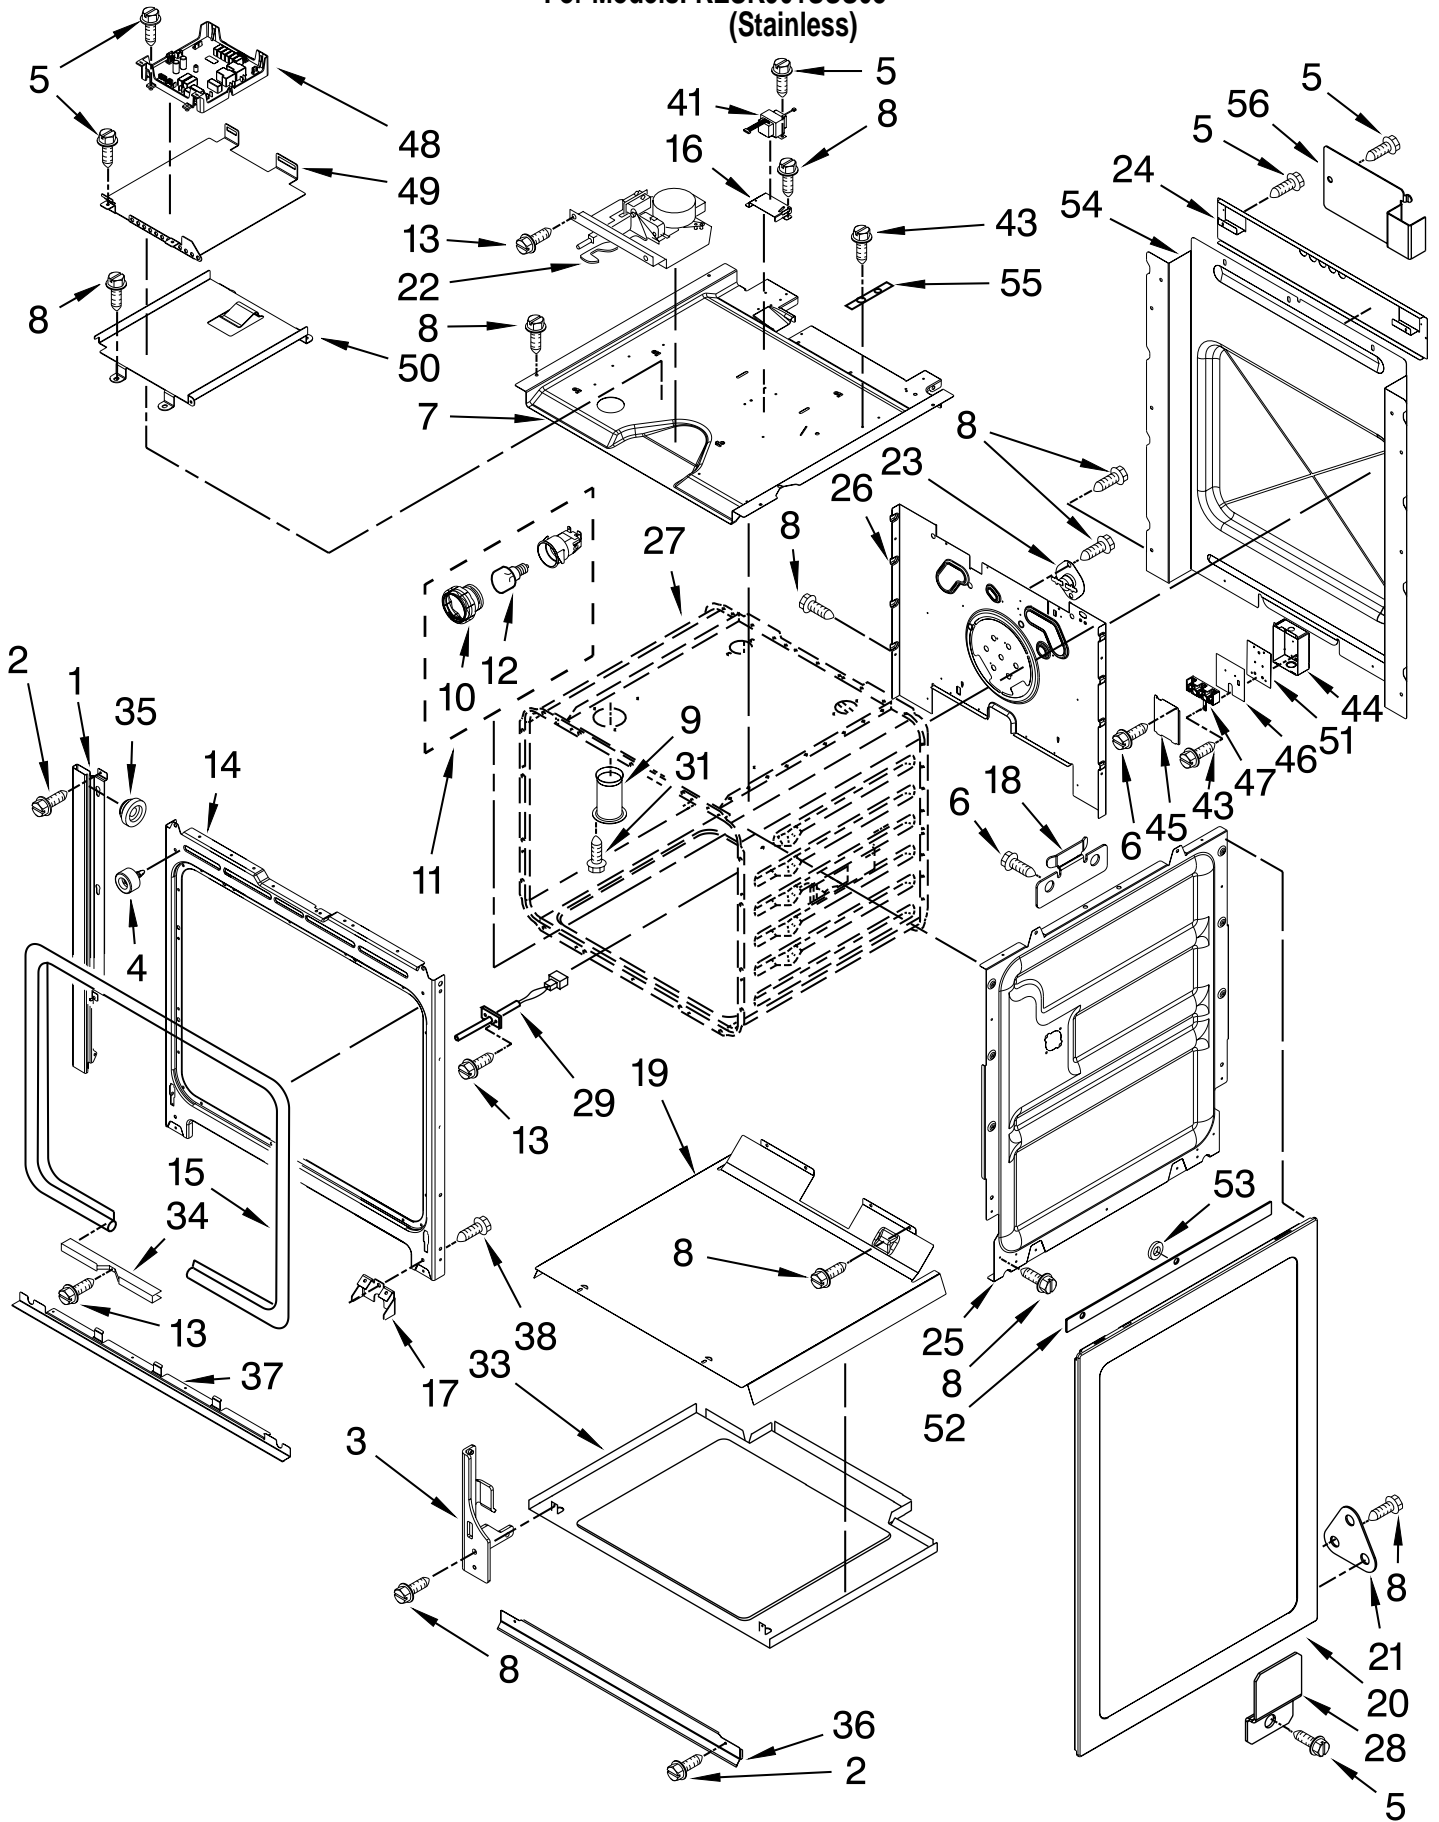

OVEN PARTS

For Models: KESK901SS08
(Stainless)

FOR ORDERING INFORMATION REFER TO PARTS PRICE LIST

OVEN PARTS

For Models: KESK901SSS08
(Stainless)

Illus. No.	Part No.	DESCRIPTION
1		Trim, Side
	W10140548	Right
	W10140547	Left
2	3400832	Screw
3		Hinge Receiver
	4455606	Right
	4455605	Left
4	W10105790	Bumper, Door
5	3196537	Screw
6	3196160	Screw
7	8303099	Top Chassis
8	3179559	Screw
9	4452158	Tube, Vent
10	W10067870	Lens, Light
11	W10009930	Assembly, Oven Light
12	4452166	Bulb, Light
13	4449154	Screw
14	W10115831	Frame, Front
15	W10074200	Gasket, Door
16	9757829	Bracket, Transformer
17	4452152	Bracket, Mounting
18	9757685	Guide, Side Panel
19	4451478	Support, Insulation

Illus. No.	Part No.	DESCRIPTION
20	W10281880	Body, Side
21	9757461	Bracket, Side Panel
22	W10195934	Latch, Motorized
23	9759242	Thermostat
24	9757811	Brace, Side Panel
25	4455641	Side, Chassis
26	9759761	Back, Chassis
27		Liner, Oven (Not Serviceable)
28	9759890	Clip, Side Panel
29	W10131825	Sensor
31	3196176	Screw
33	9759713	Base, Chassis
34	4448933	Retainer, Gasket
35	4448444	Grommet, Mounting Rail
36	W10160347	Vent, Bottom Upper
37	W10154789	Vent, Bottom Lower
38	4449743	Screw
41	W10111628	Transformer, Control
43	3400080	Screw
44	W10165135	Box, Terminal
45	9757405	Cover, Terminal Box

Illus. No.	Part No.	DESCRIPTION
46	9759721	Insulator, Terminal Box
47	W10245259	Block, Terminal
48	W10181438	Appliance, Manager
49	W10083460	Slide, GOC
50	9756454	Bracket, Appliance Manager
51	9759884	Insulation
52	9759722	Insulation, Body Side
53	9760481	Washer
54	9758583	Cover, Back
55	9759885	Pad, Insulation
56	9759945	Standoff, Rear

**FOLLOWING PARTS
NOT ILLUSTRATED**

INSULATION

9756817	Insulation, Wrap
9756470	Insulation, Back