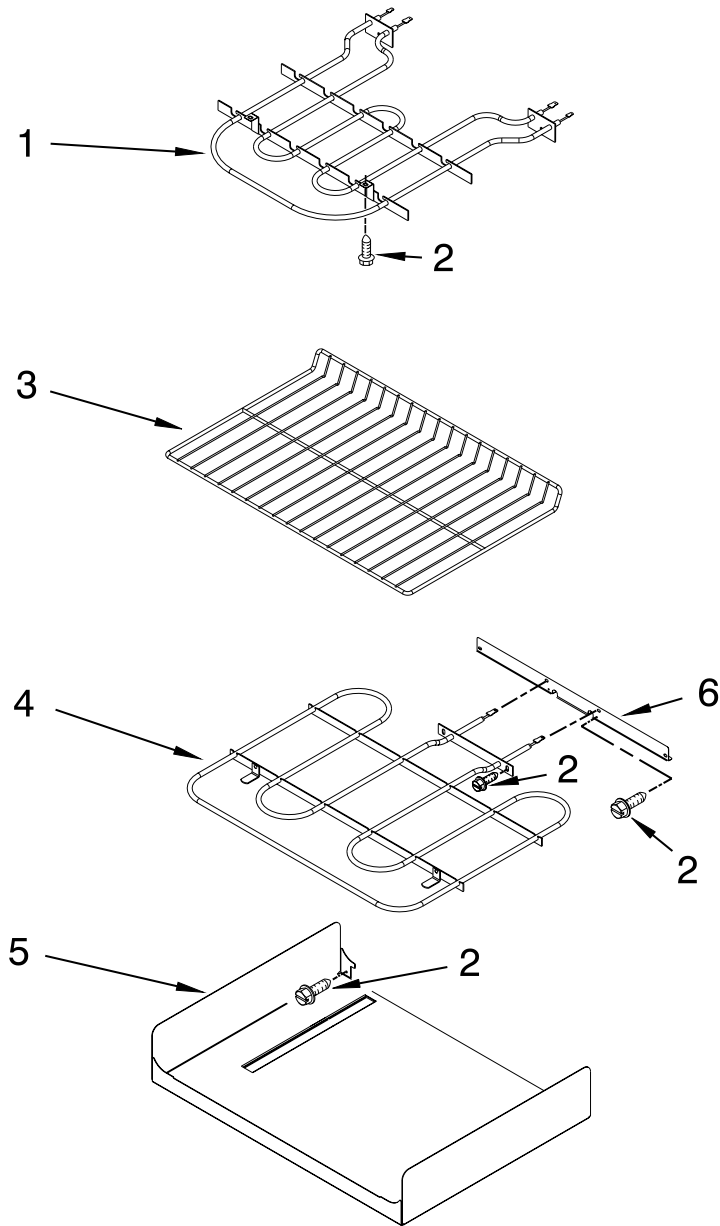

INTERNAL OVEN PARTS

For Models: KESK901SSS08
(Stainless)

Illus. No.	Part No.	DESCRIPTION

1	9760774	Element, Broil
2	4449154	Screw
3	W10179152	Rack, Oven
4	W10207398	Element, Bake
5	4455037	Tray, Hidden Bake
6	4450039	Cover, Bake Tray

FOR ORDERING INFORMATION REFER TO PARTS PRICE LIST