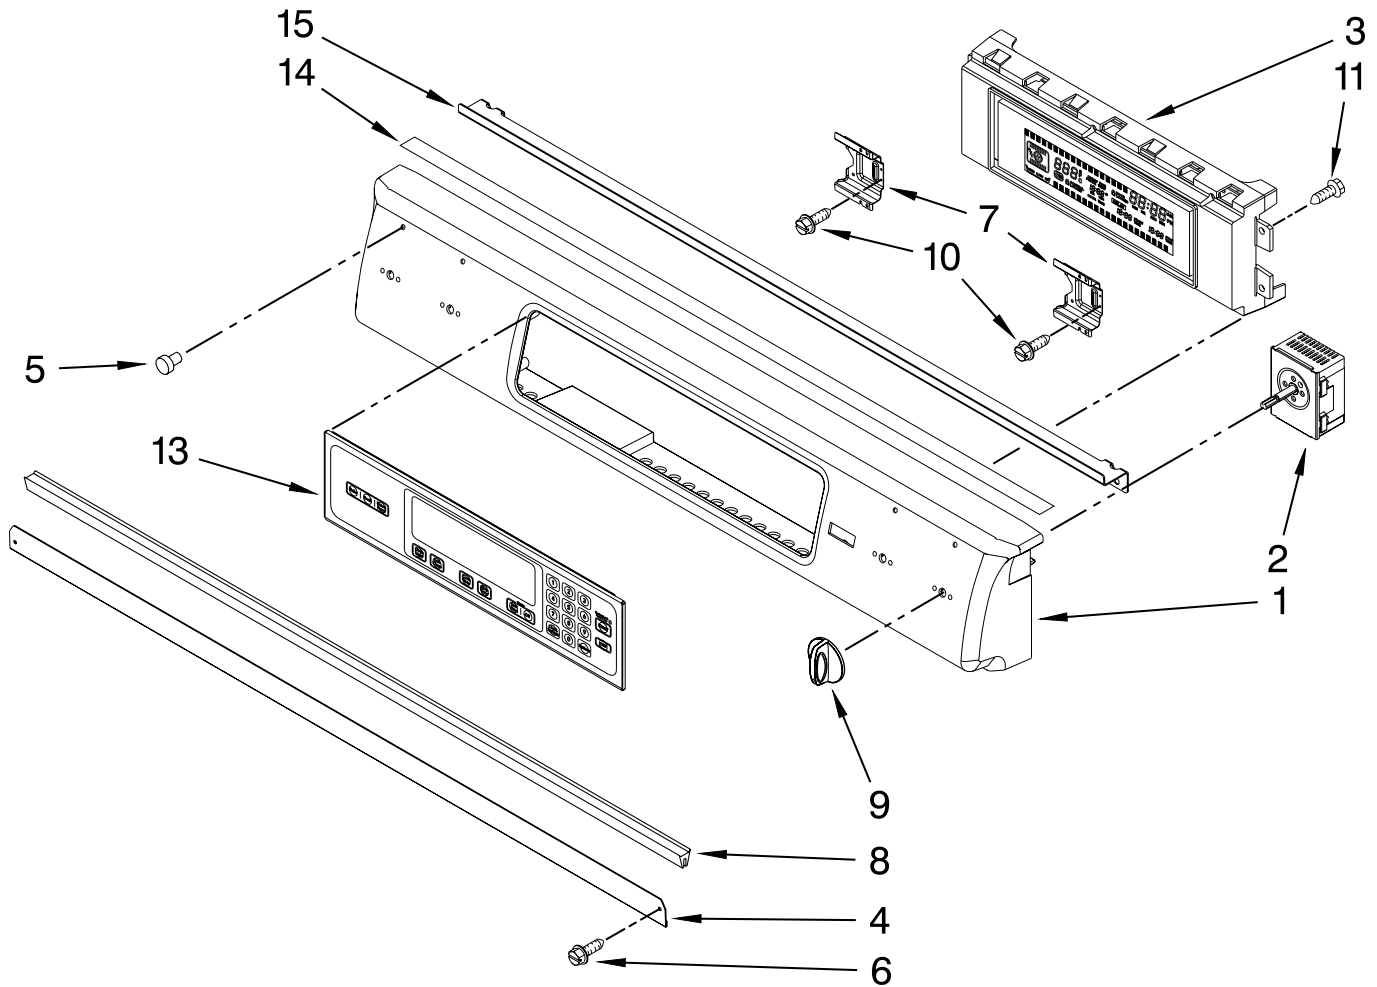

CONTROL PANEL PARTS

For Models: KESK901SSS08
(Stainless)

Illus. No.	Part No.	DESCRIPTION

1	W10190662	Control Panel
2	4454539	Switch, Infinite LR
	4454540	RF
	4454541	RR
	4456027	LF
3	W10206374	Control, Electric

Illus. No.	Part No.	DESCRIPTION

4	W10105370	Shield, Console Vent
5	3196068	Lens, Indicator
6	3196160	Screw
7	9761745	Bracket, Thermostat
8	W10116195	Gasket, Vent Shield

Illus. No.	Part No.	DESCRIPTION

9	W10156263	Knob RF
	W10156264	LR,LF,RR
10	3196537	Screw
11	9780271	Screw
13	9761565	Membrane, Switch
14	W10110246	Gasket, Console
15	W10117524	Bracket, Gasket

FOR ORDERING INFORMATION REFER TO PARTS PRICE LIST