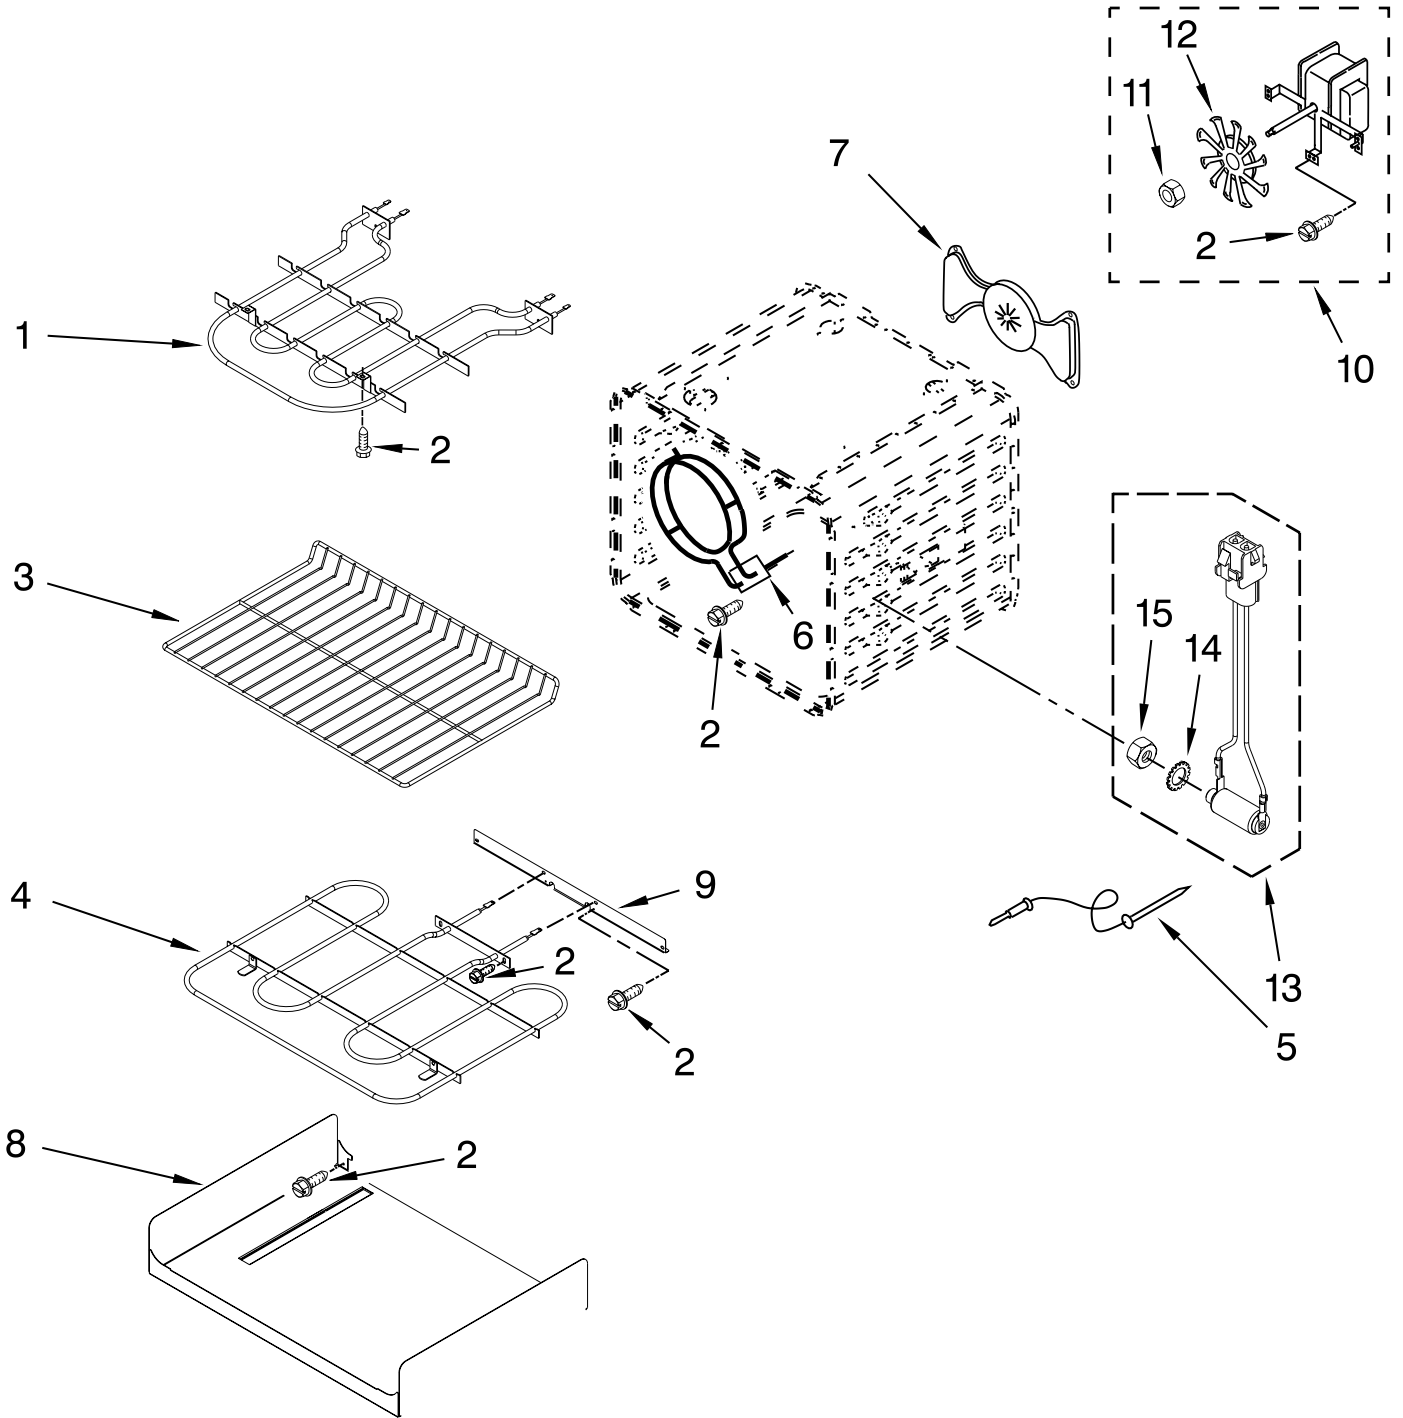

INTERNAL OVEN PARTS

For Model: KESS907XSP02

(Stainless)

Illus. No.	Part No.	DESCRIPTION

1	9760774	Element, Broil
2	4449154	Screw
3	W10179152	Oven Rack
4	W10207398	Bake Element
5	9755542	Meat Probe

Illus. No.	Part No.	DESCRIPTION

6	9760769	Element, Convection
7	W10160868	Baffle
8	4455037	Tray, Hidden Bake
9	4450039	Cover, Bake Tray
10	W10116228	Motor, Convection

Illus. No.	Part No.	DESCRIPTION

11	W10116349	Acorn Nut
12	W10116351	Blade, Fan
13	9755543	Jack, Meat Probe
14	9755547	Lock Washer
15	9755546	Hex Nut

FOR ORDERING INFORMATION REFER TO PARTS PRICE LIST