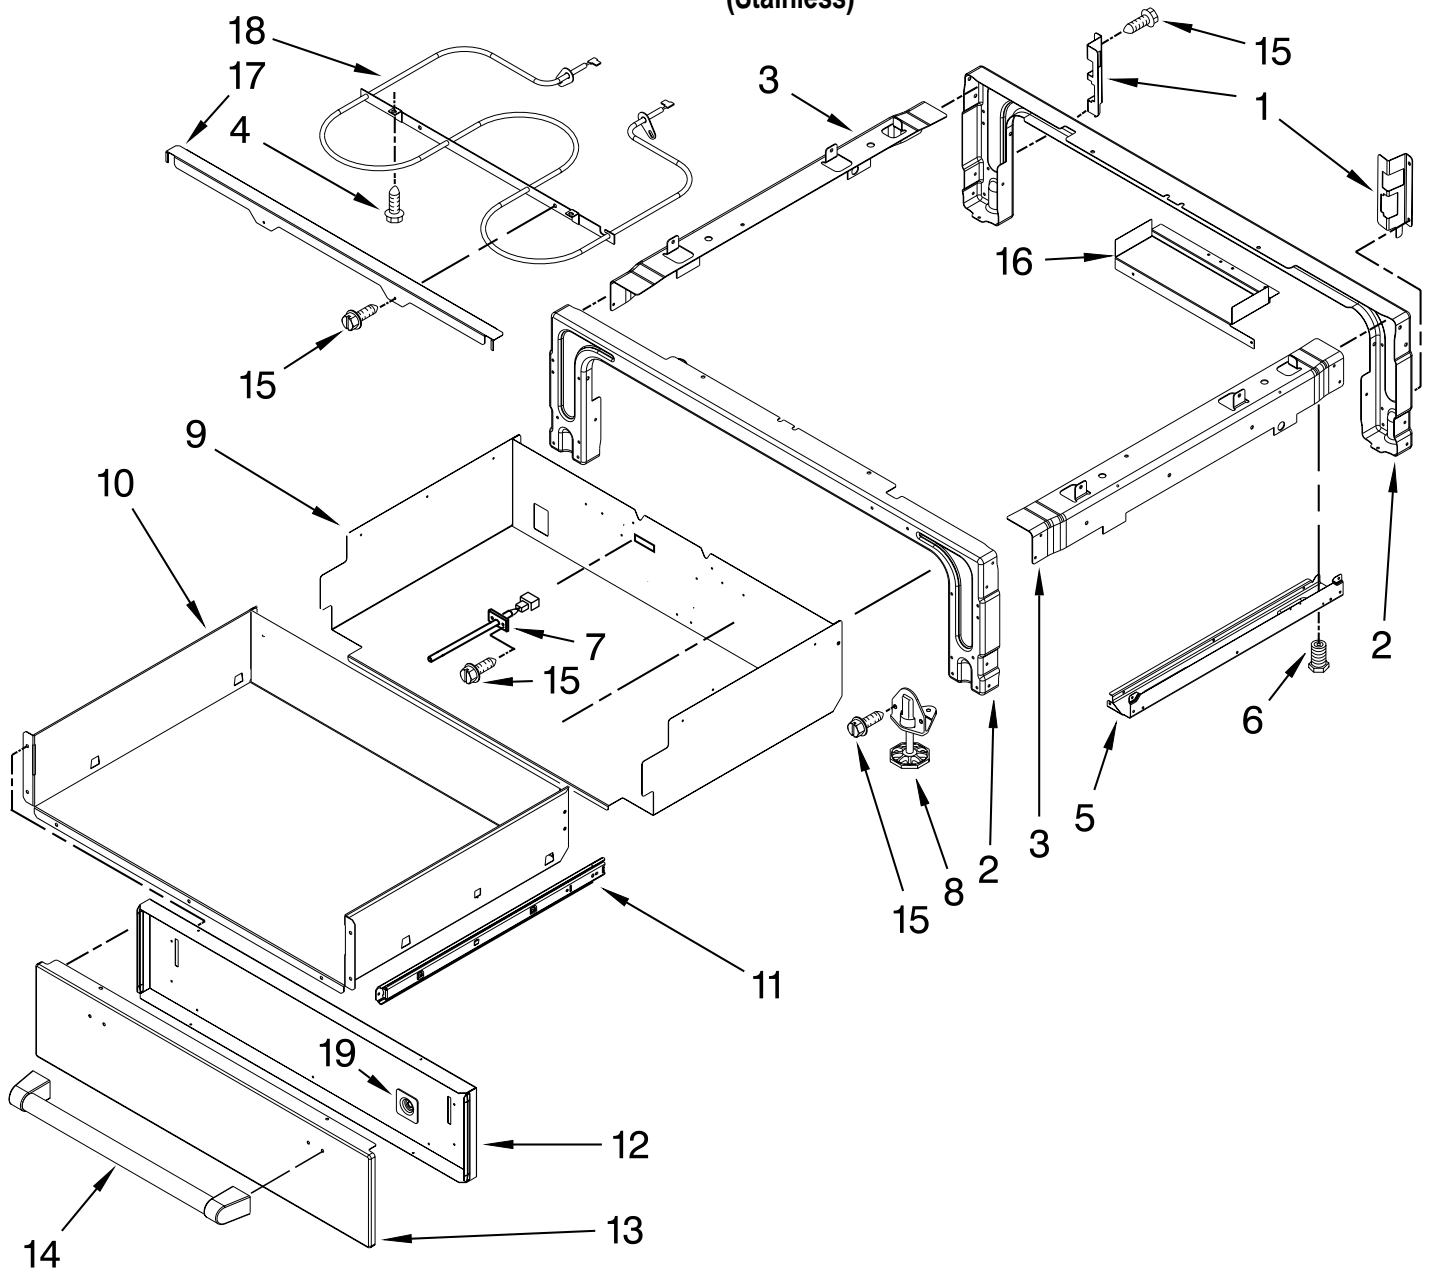

# DOOR PARTS

For Model: KESS907XSP02  
(Stainless)

Illus. No.	Part No.	DESCRIPTION
1	W10277749	Panel, Door
2	9757706	Glass, Inner
3	4451722	Insulation, Door
4	4457132	Retainer, Glass
5		Hinge, Oven Door
	9760579	Right
	9760580	Left
6	9759225	Glass, Inner
7	4457114	Shield, Heat Bottom
8	9759229	Bracket, Glass Side
9	4457104	Shield, Heat Top
10	9759225	Glass, Inner Door
11	9759230	Bracket, Central
12		Bracket, Handle
	W10246114	Right
	W10246113	Left
13	W10320959	Badge
14	W10246115	Door Assembly, Outer
15	W10246102	Handle, Door
16	7101P068-60	Screw
17	4448520	Bumper, Door

# DRAWER PARTS

For Model: KESS907XSP02

(Stainless)

Illus. No.	Part No.	DESCRIPTION
1		Support, Drawer Rail
	9757687	Right
	9757686	Left
2	9763501BL	Support, Front & Rear
3		Brace, Drawer
	4453720	Right
	4453721	Left
4	7101P434-60	Screw