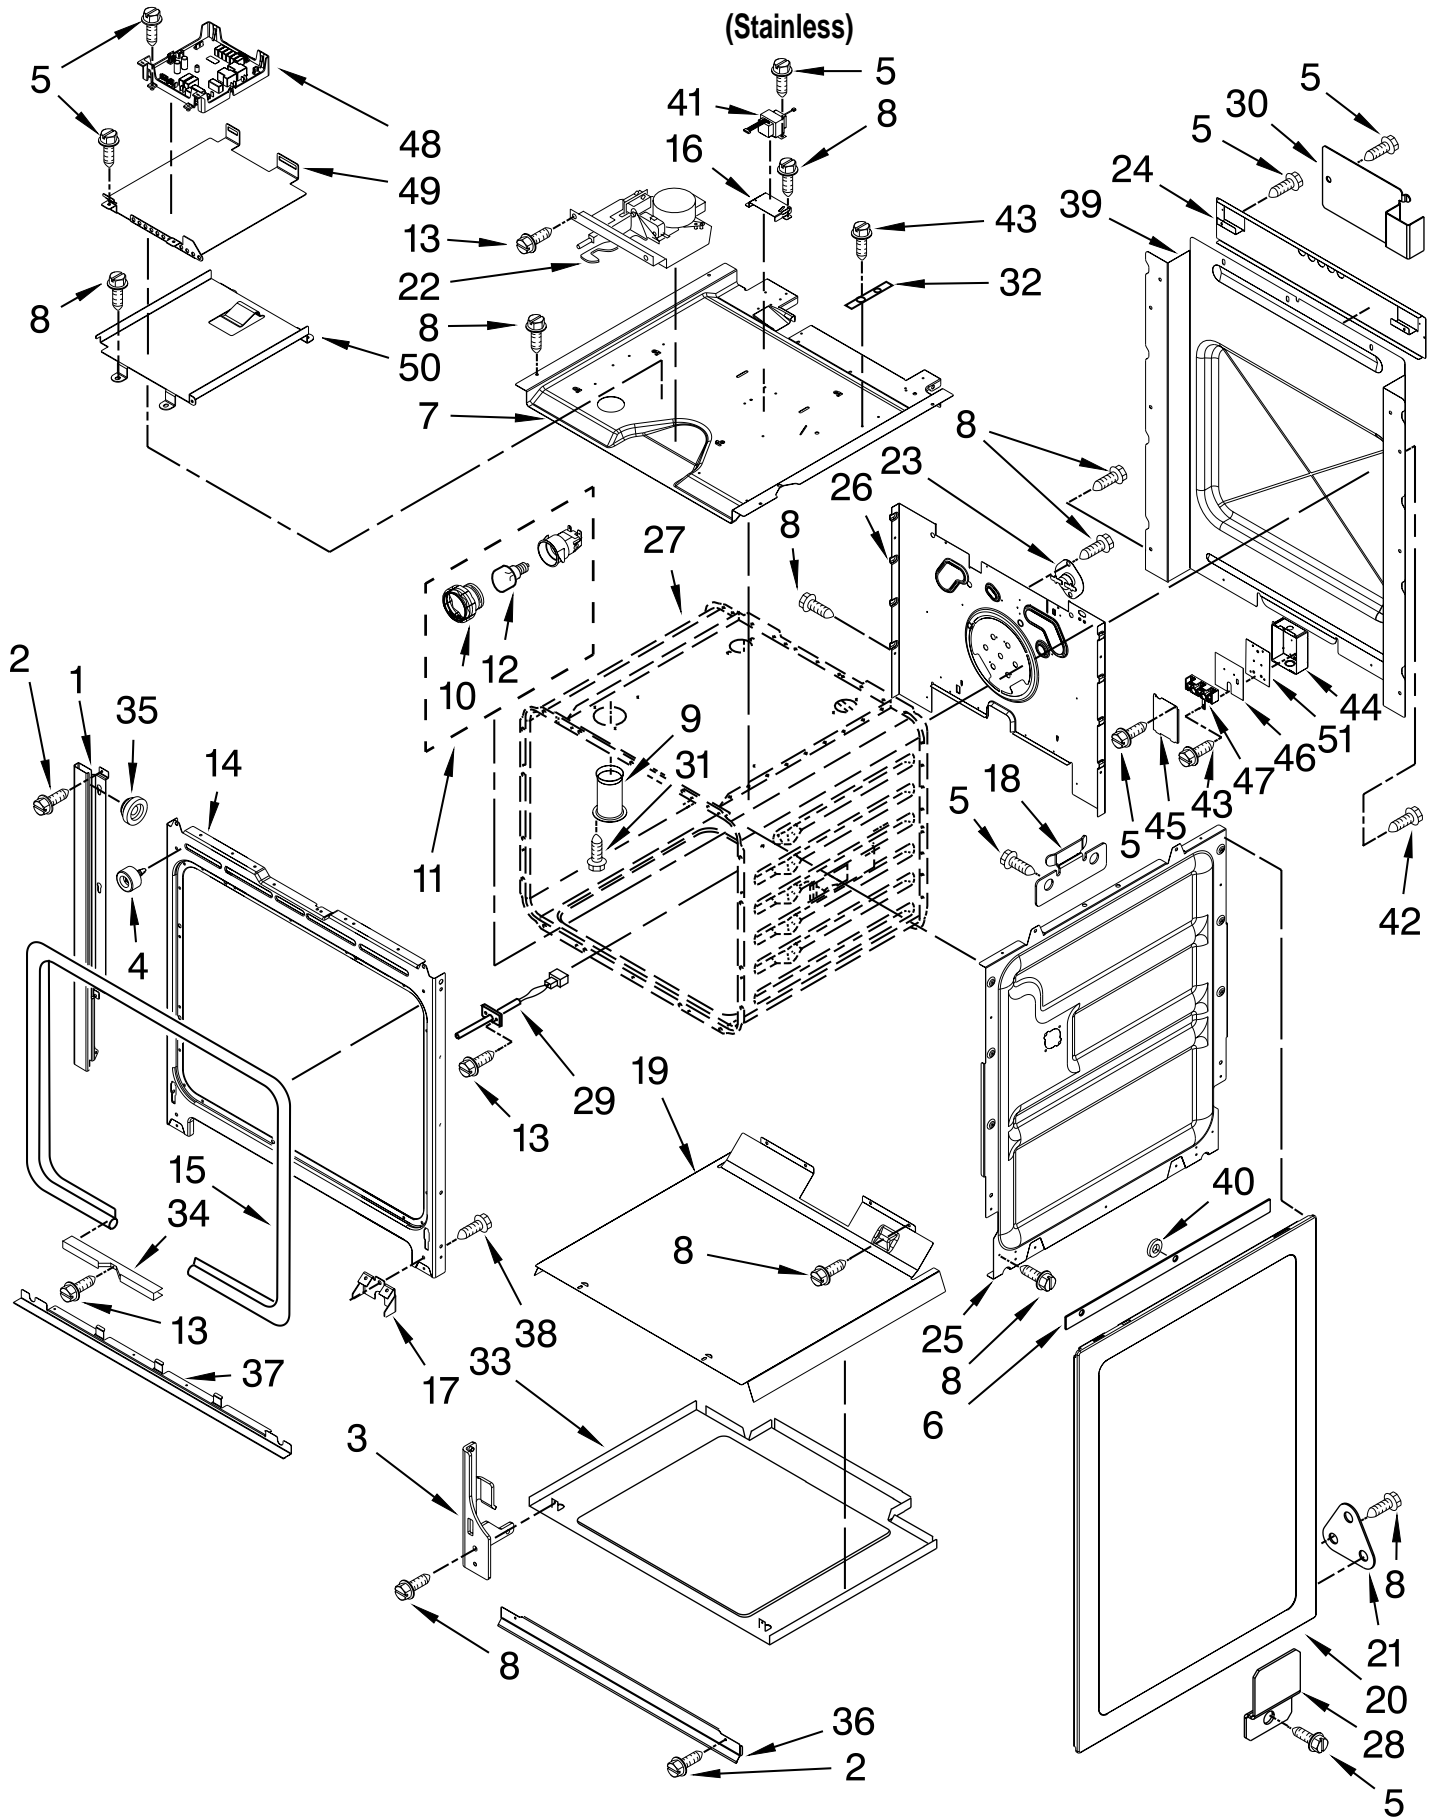

OVEN PARTS

For Model: KESS907XSP02
(Stainless)

FOR ORDERING INFORMATION REFER TO PARTS PRICE LIST

OVEN PARTS

For Model: KESS907XSP02
(Stainless)

Illus. No.	Part No.	DESCRIPTION
1		Trim, Side
	W10140548	Right
	W10140547	Left
2	3400832	Screw
3		Hinge Receiver
	4455606	Right
	4455605	Left
4	W10105790	Bumper, Door
5	3196537	Screw
6	9759722	Insulation Body
		Side
7	8303099	Top Chassis
8	7101P426-60	Screw
9	4452158	Tube, Vent
10	W10067870	Lens, Light
11	W10009930	Oven Light, Assembly
12	4452166	Bulb, Light
13	4449154	Screw
14	W10115831	Frame, Front
15	W10074200	Gasket, Door
16	9757829	Bracket, Transformer
17	4452152	Bracket, Mounting
18	9757685	Guide, Side Panel

Illus. No.	Part No.	DESCRIPTION
19	4451478	Support, Insulation
20	W10281880	Panel, Side
21	9757461	Bracket, Side Panel
22	W10195934	Latch, Motorized
23	9759242	Thermostat
24	9757811	Brace, Side Panel
25	4455641	Side, Chassis
26	9759761	Back, Chassis
27		Liner, Oven (Not Serviceable)
28	9759890	Clip, Side Panel
29	W10131825	Sensor
30	9759945	Standoff, Rear
31	3196176	Screw
32	9759885	Pad, Insulation
33	9759713	Base, Chassis
34	4448933	Retainer, Gasket
35	4448444	Grommet, Mounting Rail
36	W10160347	Vent, Bottom Upper
37	W10154789	Vent, Bottom Lower
38	4449743	Screw
39	9758583	Cover, Back
40	9760481	Washer

Illus. No.	Part No.	DESCRIPTION
41	W10111628	Transformer, Control
42	3177991	Screw
43	3400080	Screw
44	W10165135	Box, Terminal
45	9757405	Cover, Terminal Box
46	9759721	Insulator, Terminal Box
47	W10245259	Block, Terminal
48	W10181438	Appliance, Manager
49	W10083460	Slide, GOC
50	9756454	Bracket, Appliance Manager
51	9759884	Insulation

**FOLLOWING PARTS
NOT ILLUSTRATED**

INSULATION

9756817 Insulation, Wrap
9756470 Insulation, Back