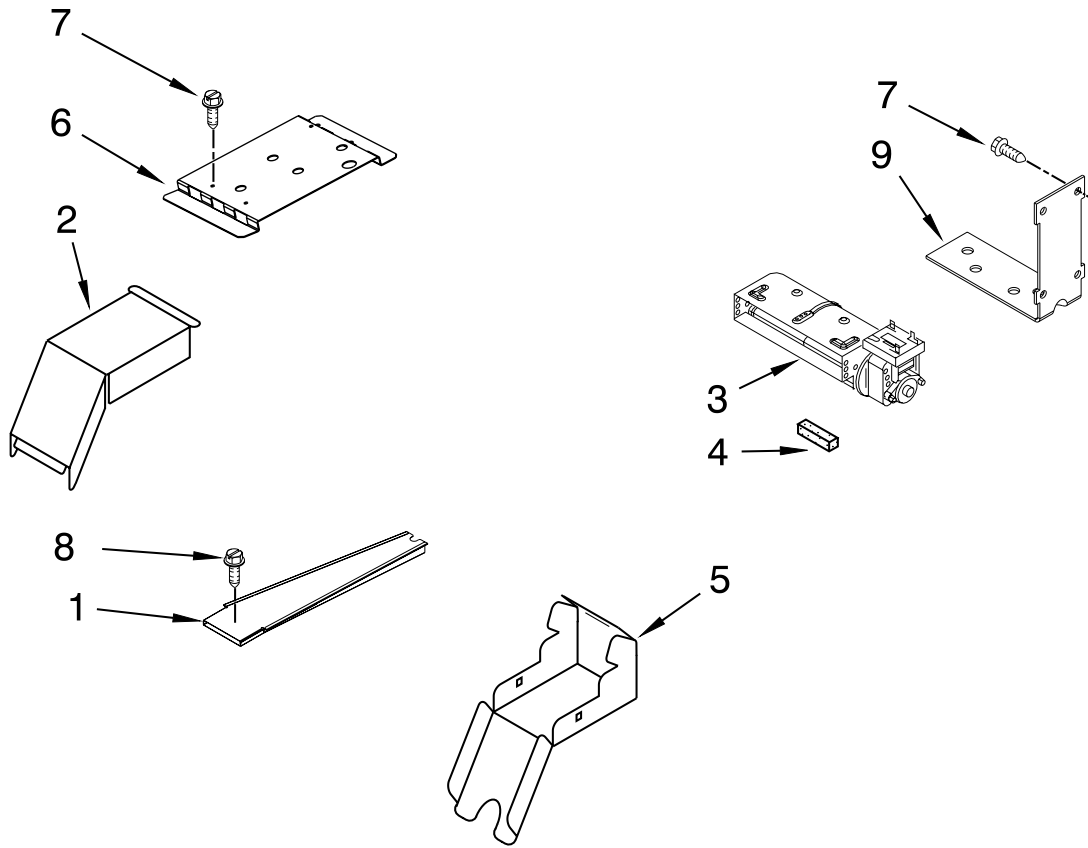

TOP VENTING PARTS

For Model: KESS907XSP02

(Stainless)

Illus. No.	Part No.	DESCRIPTION
1	4451759	Vent, Exhaust
2	4455178	Elbow, Vent Top
3	9759320	Blower
4	4451758	Block, Foam
5	4455177	Elbow, Vent Bottom
6	W10143041	Bracket, Terminal Box
7	7101P426-60	Screw
8	4449040	Screw
9	4455352	Bracket, Blower

FOR ORDERING INFORMATION REFER TO PARTS PRICE LIST