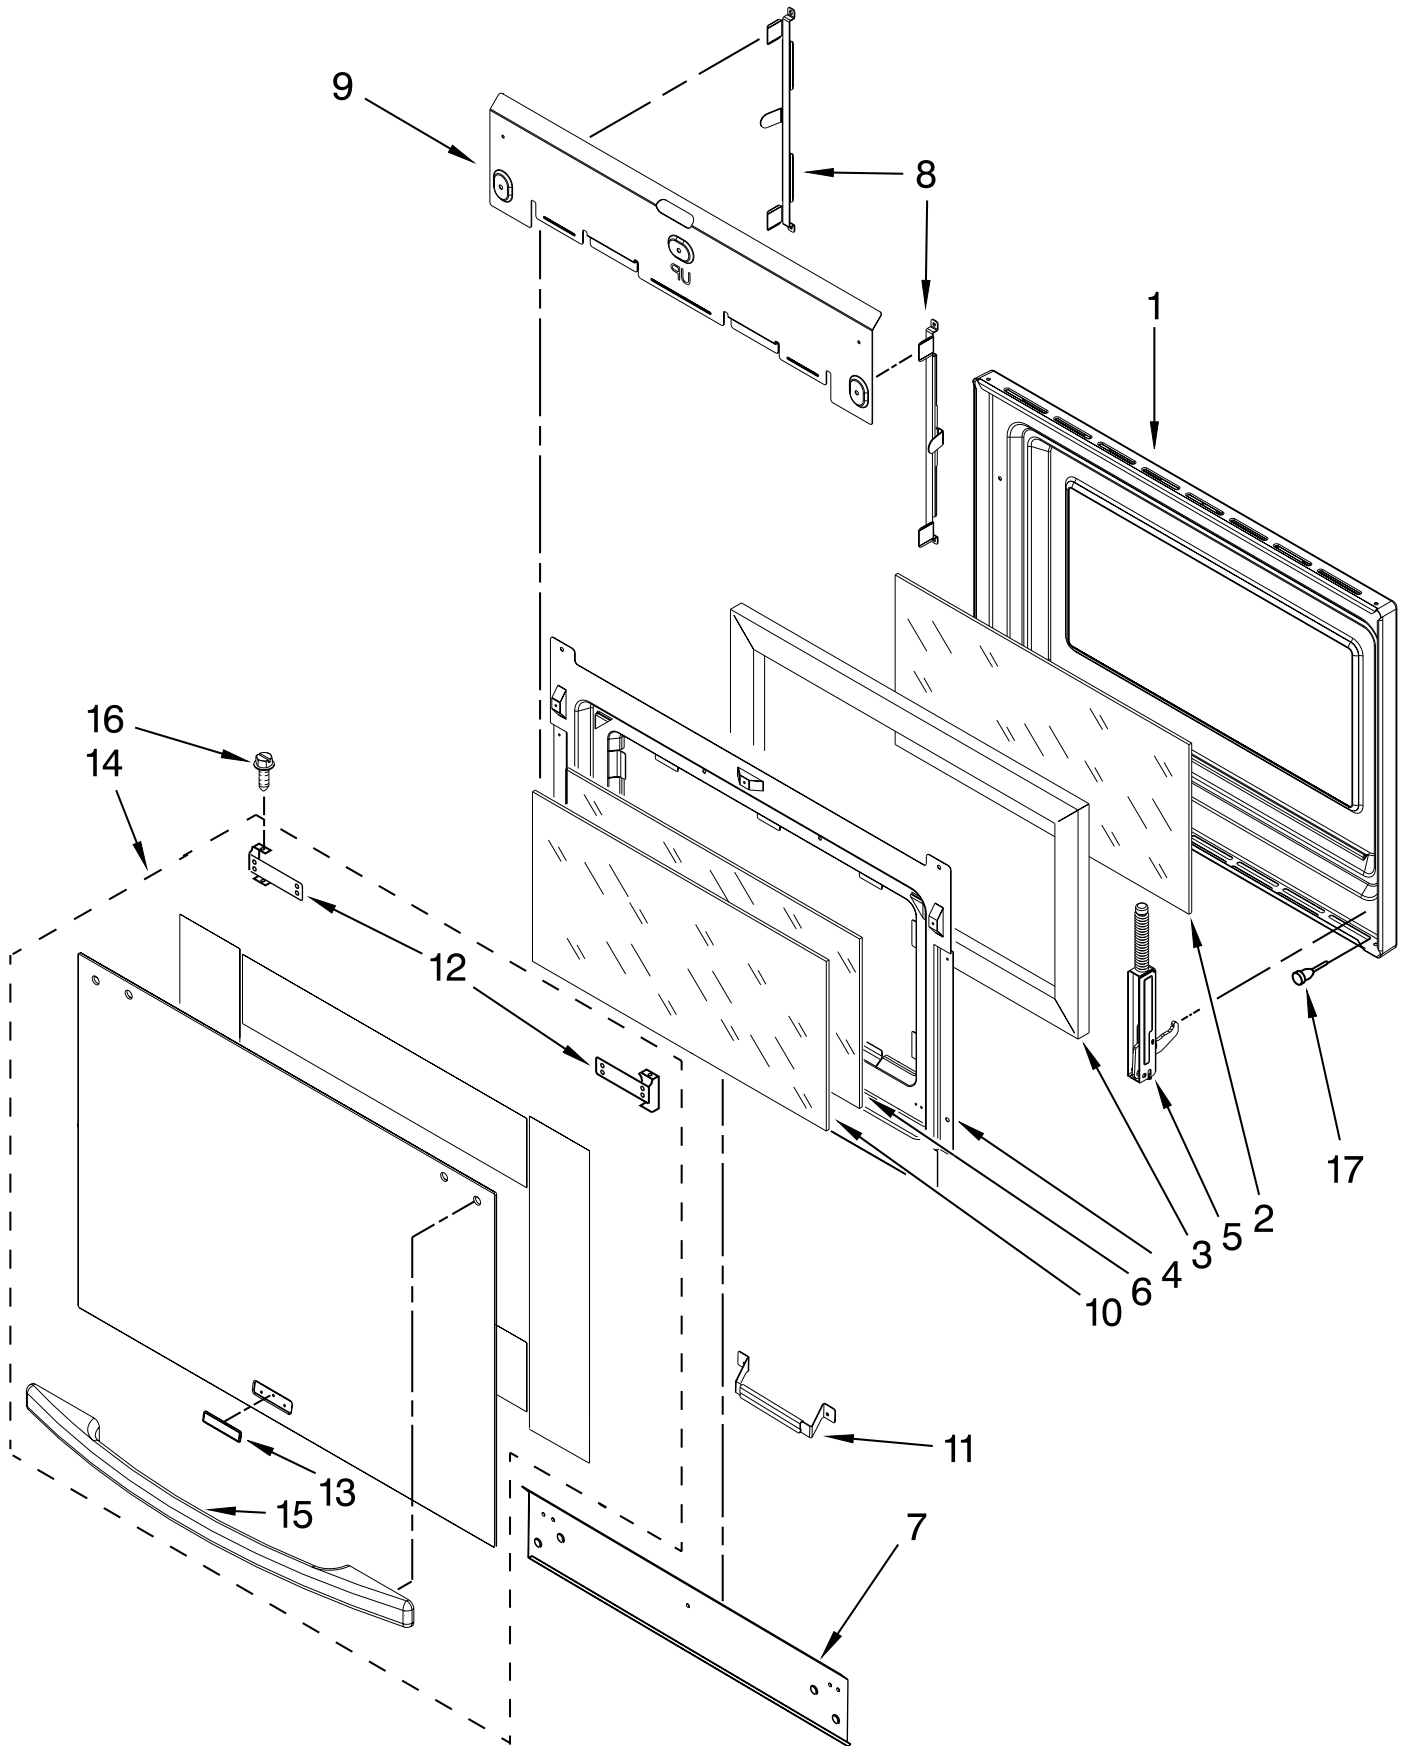

DOOR PARTS

For Models: KESS908SPS06
(Stainless)

FOR ORDERING INFORMATION REFER TO PARTS PRICE LIST

DOOR PARTS

For Models: KESS908SPS06
(Stainless)

Illus. No.	Part No.	DESCRIPTION
1	W10277749	Liner, Door
2	9757706	Glass, Inner
3	4451722	Insulation, Door
4	4457132	Retainer, Glass
5		Hinge, Oven Door
	9760579	Right
	9760574	Left
6	9759225	Glass, Inner
7	4457114	Shield, Heat Bottom
8	9759229	Bracket, Glass Side
9	4457104	Shield, Heat Top
10	9759225	Glass, Inner Door
11	9759230	Bracket, Central
12		Bracket, Handle
	W10246114	Right
	W10246113	Left
13		Badge
	W10243391	Stainless
14		Assembly, Door Kit
	W10155557	Stainless
15		Handle, Door
	W10448670	Stainless
16	3196184	Screw
17	4448520	Bumper, Door