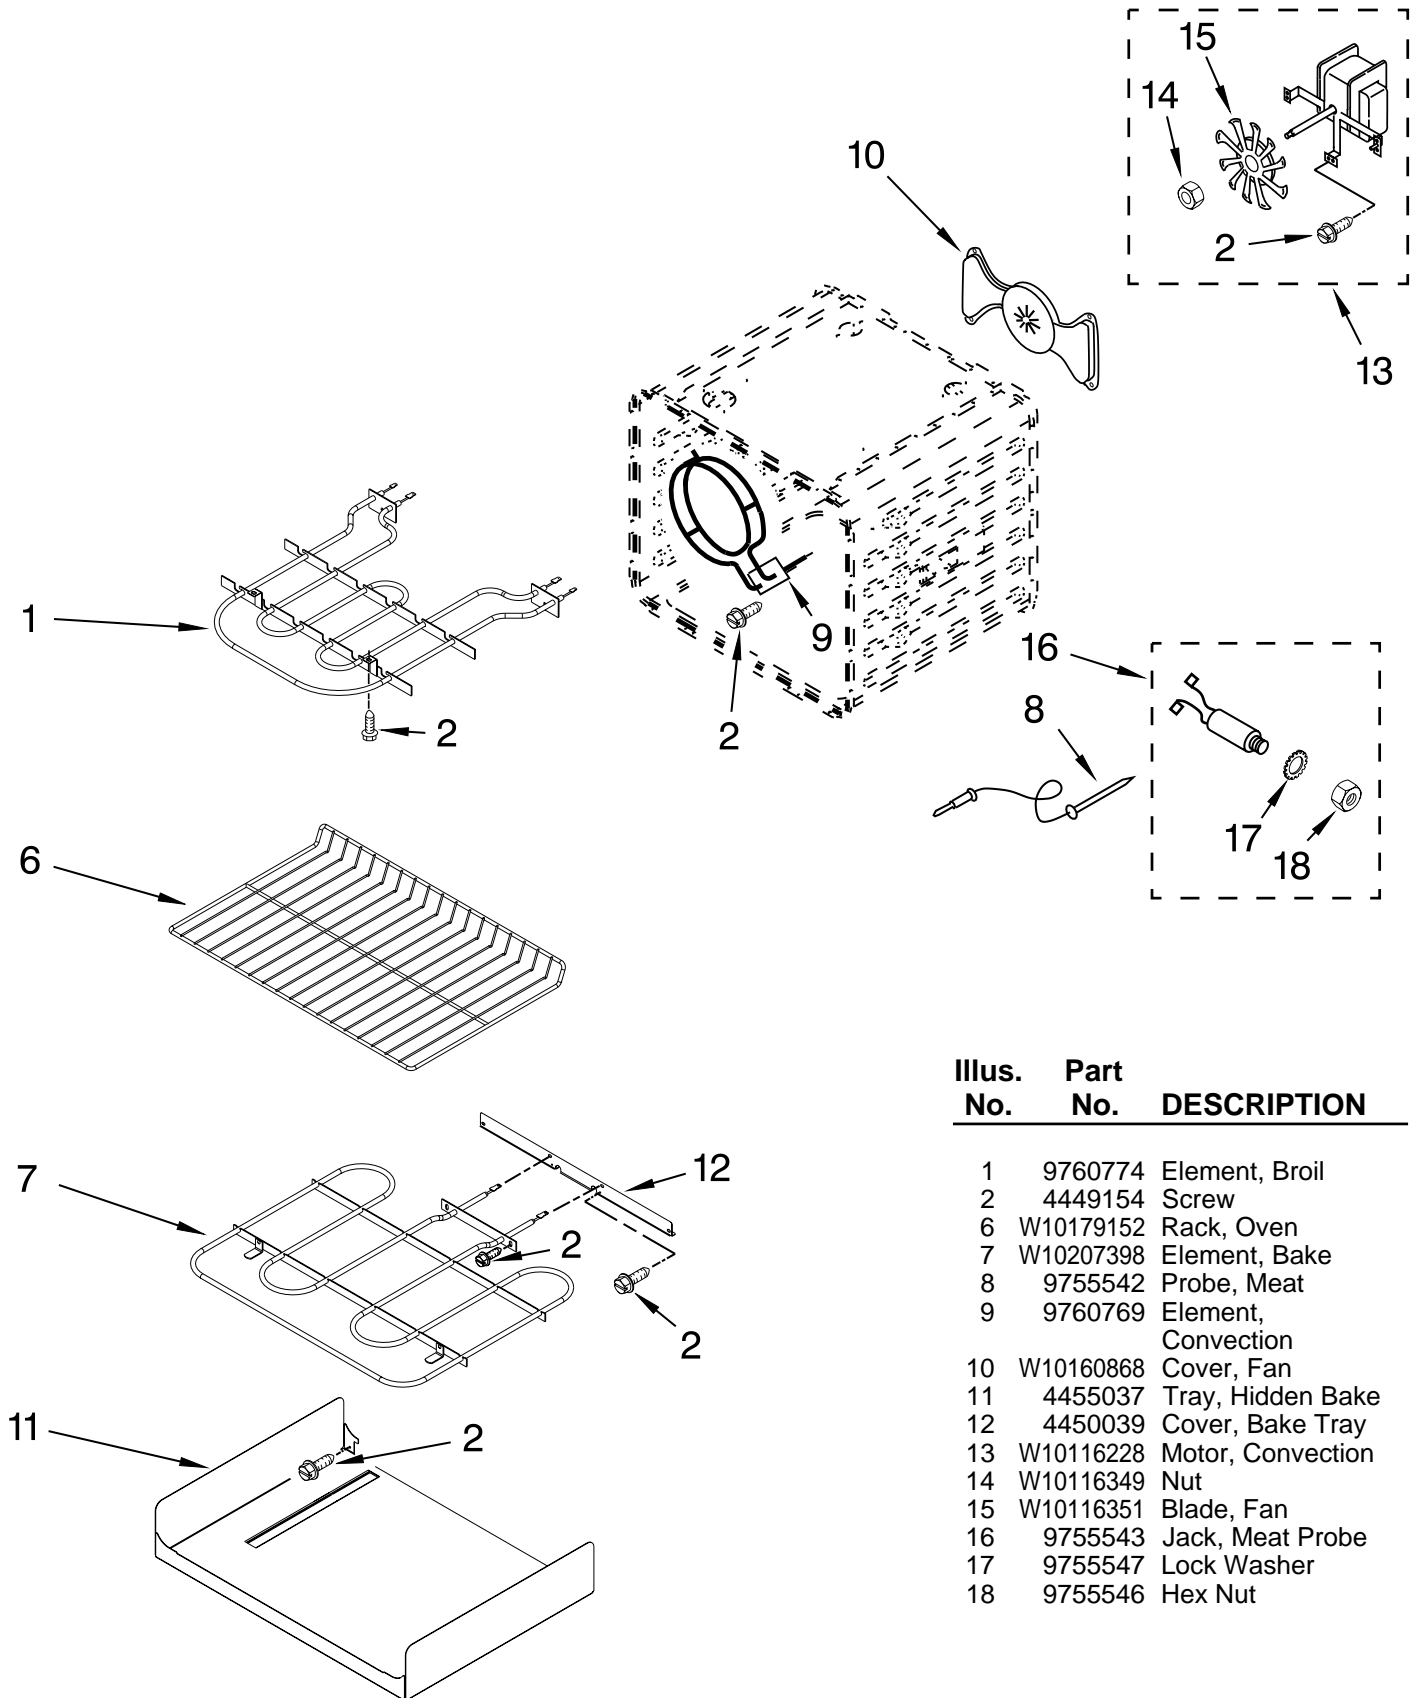

DRAWER PARTS

For Models: KESS908SPS06
(Stainless)

Illus. No.	Part No.	DESCRIPTION
1		Support, Drawer Rail
	9757687	Right
	9757686	Left
2	9763501BL	Support, Front & Rear
3		Brace, Drawer
	4453720	Right
	4453721	Left
4	9758676	Support, Element

Illus. No.	Part No.	DESCRIPTION
5		Side, Base
	9759953	Right
	9759954	Left
6	W10058460	Foot
7	8274149	Thermistor
8	3196037	Foot Assembly
9	9763518	Enclosure, Warming Drawer
10	W10164163	Drawer

Illus. No.	Part No.	DESCRIPTION
11		Drawer Slide
	W10155633	Right
	W10155632	Left
12	W10164169	Panel, Drawer
13		Front, Drawer
	W10203763	Stainless
14		Handle, Drawer
	W10292374	Stainless
15	3196537	Screw
16	W10153100	Cover, Terminal
17	W10207401	Element, Warming Drawer

FOR ORDERING INFORMATION REFER TO PARTS PRICE LIST

CONTROL PANEL PARTS

For Models: KESS908SPS06
(Stainless)

Illus. No.	Part No.	DESCRIPTION
1		Control Panel Stainless
2	W10156272	Gasket, Console
3	W10181439	Control, Electric
4	W10105370	Shield, Console Vent
5	W10117524	Bracket, Console
6	3179559	Screw
7	9761745	Bracket, Thermostat
8	W10116195	Gasket, Vent Shield
9	3196537	Screw
10	9761566	Membrane, Switch

FOR ORDERING INFORMATION REFER TO PARTS PRICE LIST

INTERNAL OVEN PARTS

For Models: KESS908SPS06
(Stainless)

Illus. No.	Part No.	DESCRIPTION
1	9760774	Element, Broil
2	4449154	Screw
6	W10179152	Rack, Oven
7	W10207398	Element, Bake
8	9755542	Probe, Meat
9	9760769	Element, Convection
10	W10160868	Cover, Fan
11	4455037	Tray, Hidden Bake
12	4450039	Cover, Bake Tray
13	W10116228	Motor, Convection
14	W10116349	Nut
15	W10116351	Blade, Fan
16	9755543	Jack, Meat Probe
17	9755547	Lock Washer
18	9755546	Hex Nut