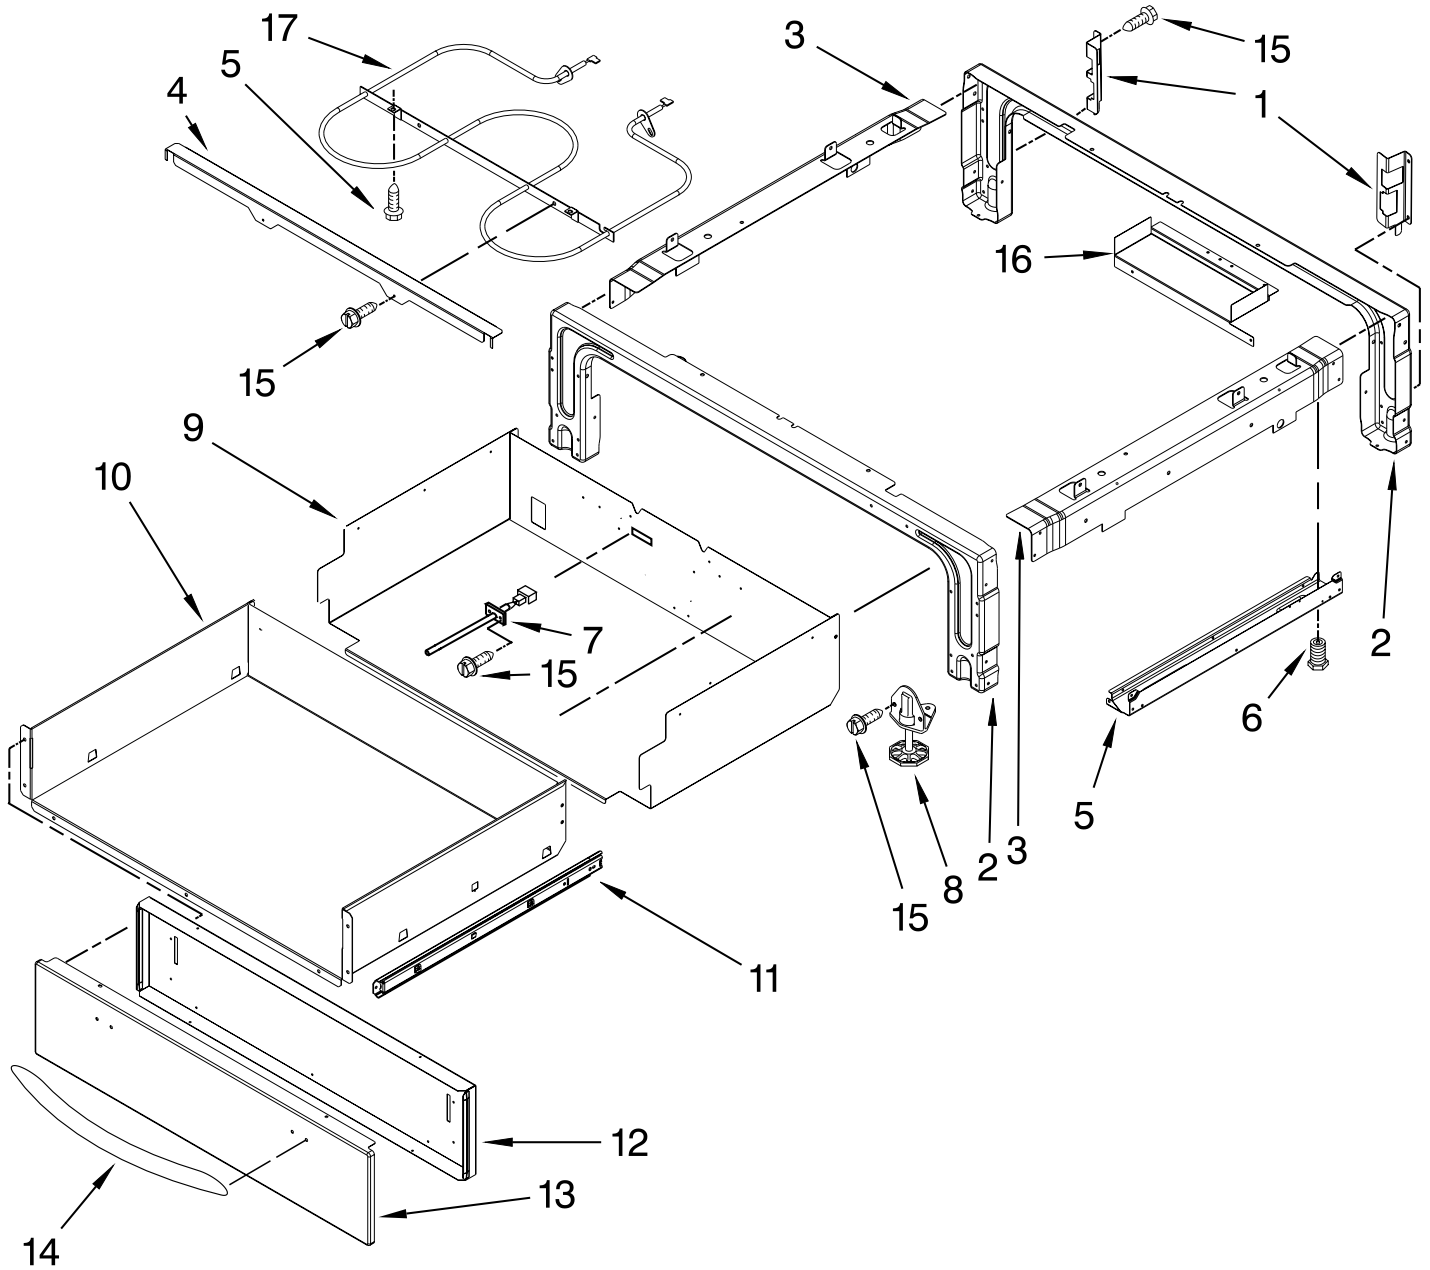

DOOR PARTS

For Models: KESS908SPS06
(Stainless)

FOR ORDERING INFORMATION REFER TO PARTS PRICE LIST

DOOR PARTS

For Models: KESS908SPS06
(Stainless)

Illus. No.	Part No.	DESCRIPTION
1	W10277749	Liner, Door
2	9757706	Glass, Inner
3	4451722	Insulation, Door
4	4457132	Retainer, Glass
5		Hinge, Oven Door
	9760579	Right
	9760574	Left
6	9759225	Glass, Inner
7	4457114	Shield, Heat Bottom
8	9759229	Bracket, Glass Side
9	4457104	Shield, Heat Top
10	9759225	Glass, Inner Door
11	9759230	Bracket, Central
12		Bracket, Handle
	W10246114	Right
	W10246113	Left
13		Badge
	W10243391	Stainless
14		Assembly, Door Kit
	W10155557	Stainless
15		Handle, Door
	W10448670	Stainless
16	3196184	Screw
17	4448520	Bumper, Door

DRAWER PARTS

For Models: KESS908SPS06
(Stainless)

Illus. No.	Part No.	DESCRIPTION
1		Support, Drawer Rail
	9757687	Right
	9757686	Left
2	9763501BL	Support, Front & Rear
3		Brace, Drawer
	4453720	Right
	4453721	Left
4	9758676	Support, Element