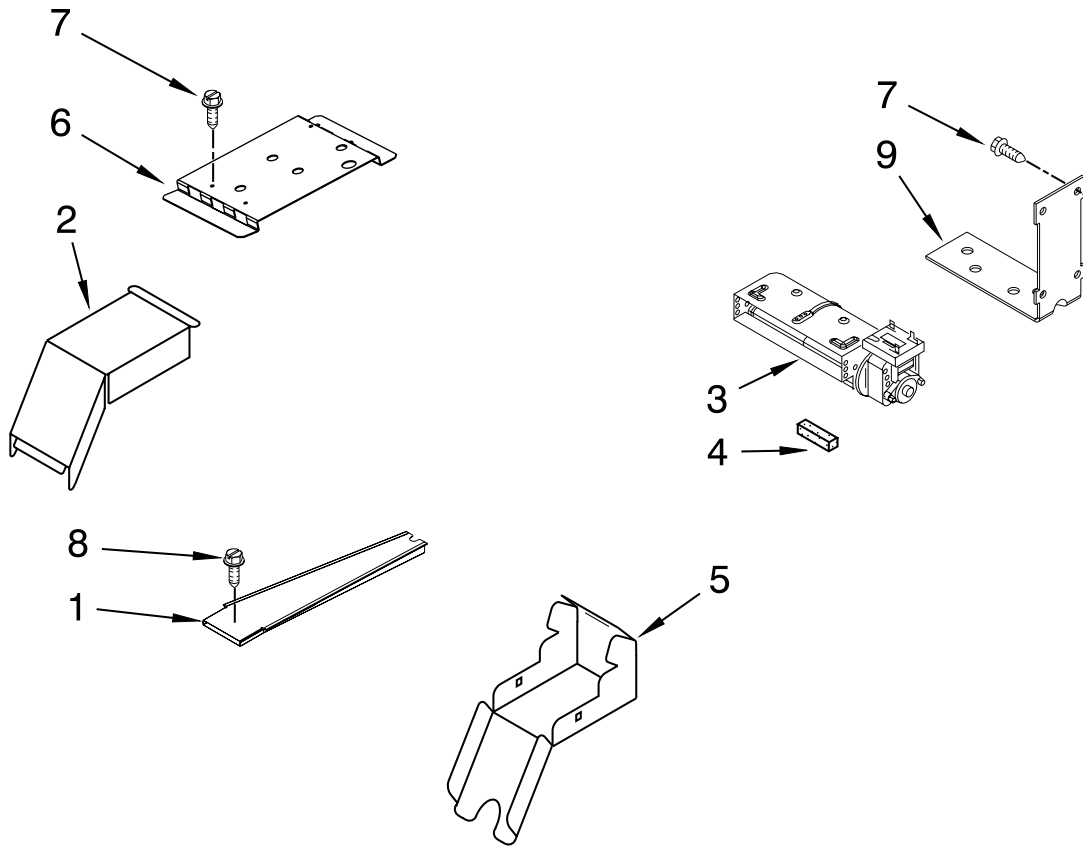

FOR ORDERING INFORMATION REFER TO PARTS PRICE LIST

CONTROL PANEL PARTS

For Models: KESS908SPS06
(Stainless)

Illus. No.	Part No.	DESCRIPTION
1		Control Panel Stainless
2	W10156272	Gasket, Console
3	W10181439	Control, Electric
4	W10105370	Shield, Console Vent
5	W10117524	Bracket, Console
6	3179559	Screw
7	9761745	Bracket, Thermostat
8	W10116195	Gasket, Vent Shield
9	3196537	Screw
10	9761566	Membrane, Switch

FOR ORDERING INFORMATION REFER TO PARTS PRICE LIST

INTERNAL OVEN PARTS

For Models: KESS908SPS06
(Stainless)

Illus. No.	Part No.	DESCRIPTION
1	9760774	Element, Broil
2	4449154	Screw
6	W10179152	Rack, Oven
7	W10207398	Element, Bake
8	9755542	Probe, Meat
9	9760769	Element, Convection
10	W10160868	Cover, Fan
11	4455037	Tray, Hidden Bake
12	4450039	Cover, Bake Tray
13	W10116228	Motor, Convection
14	W10116349	Nut
15	W10116351	Blade, Fan
16	9755543	Jack, Meat Probe
17	9755547	Lock Washer
18	9755546	Hex Nut

FOR ORDERING INFORMATION REFER TO PARTS PRICE LIST

TOP VENTING PARTS

For Models: KESS908SPS06
(Stainless)

Illus. No.	Part No.	DESCRIPTION
------------	----------	-------------

1	4451759	Vent, Exhaust
2	4455178	Elbow, Vent Top
3	9759320	Blower
4	4451758	Block, Foam
5	4455177	Elbow, Vent Bottom
6	W10143041	Bracket, Terminal Box
7	7101P426-60	Screw
8	4449040	Screw
9	4455352	Bracket, Blower

ADHESIVE

482338 Sealer, Silastic
(3 oz.)

WIRING HARNESS PARTS

W10137680 Harness, Main
W10155097 Cable, Board
Connection
W10157935 Harness, Switch
9762921 Harness,
Communication
9763481 Harness, Ground
Strap
W10137678 Harness, Cooktop
Tap Touch
313660 Clip, Ground Wire
Grommet, Flexible
9756675 77mm
W10177363 60mm
9757778 Bushing, Snap,
Split 1"
W10076020 Gasket
4449809 Screw
7103P027-60 Nut
4454842 Tie, Cable
4450800 Screw, Ground
3400015 Screw, Ground