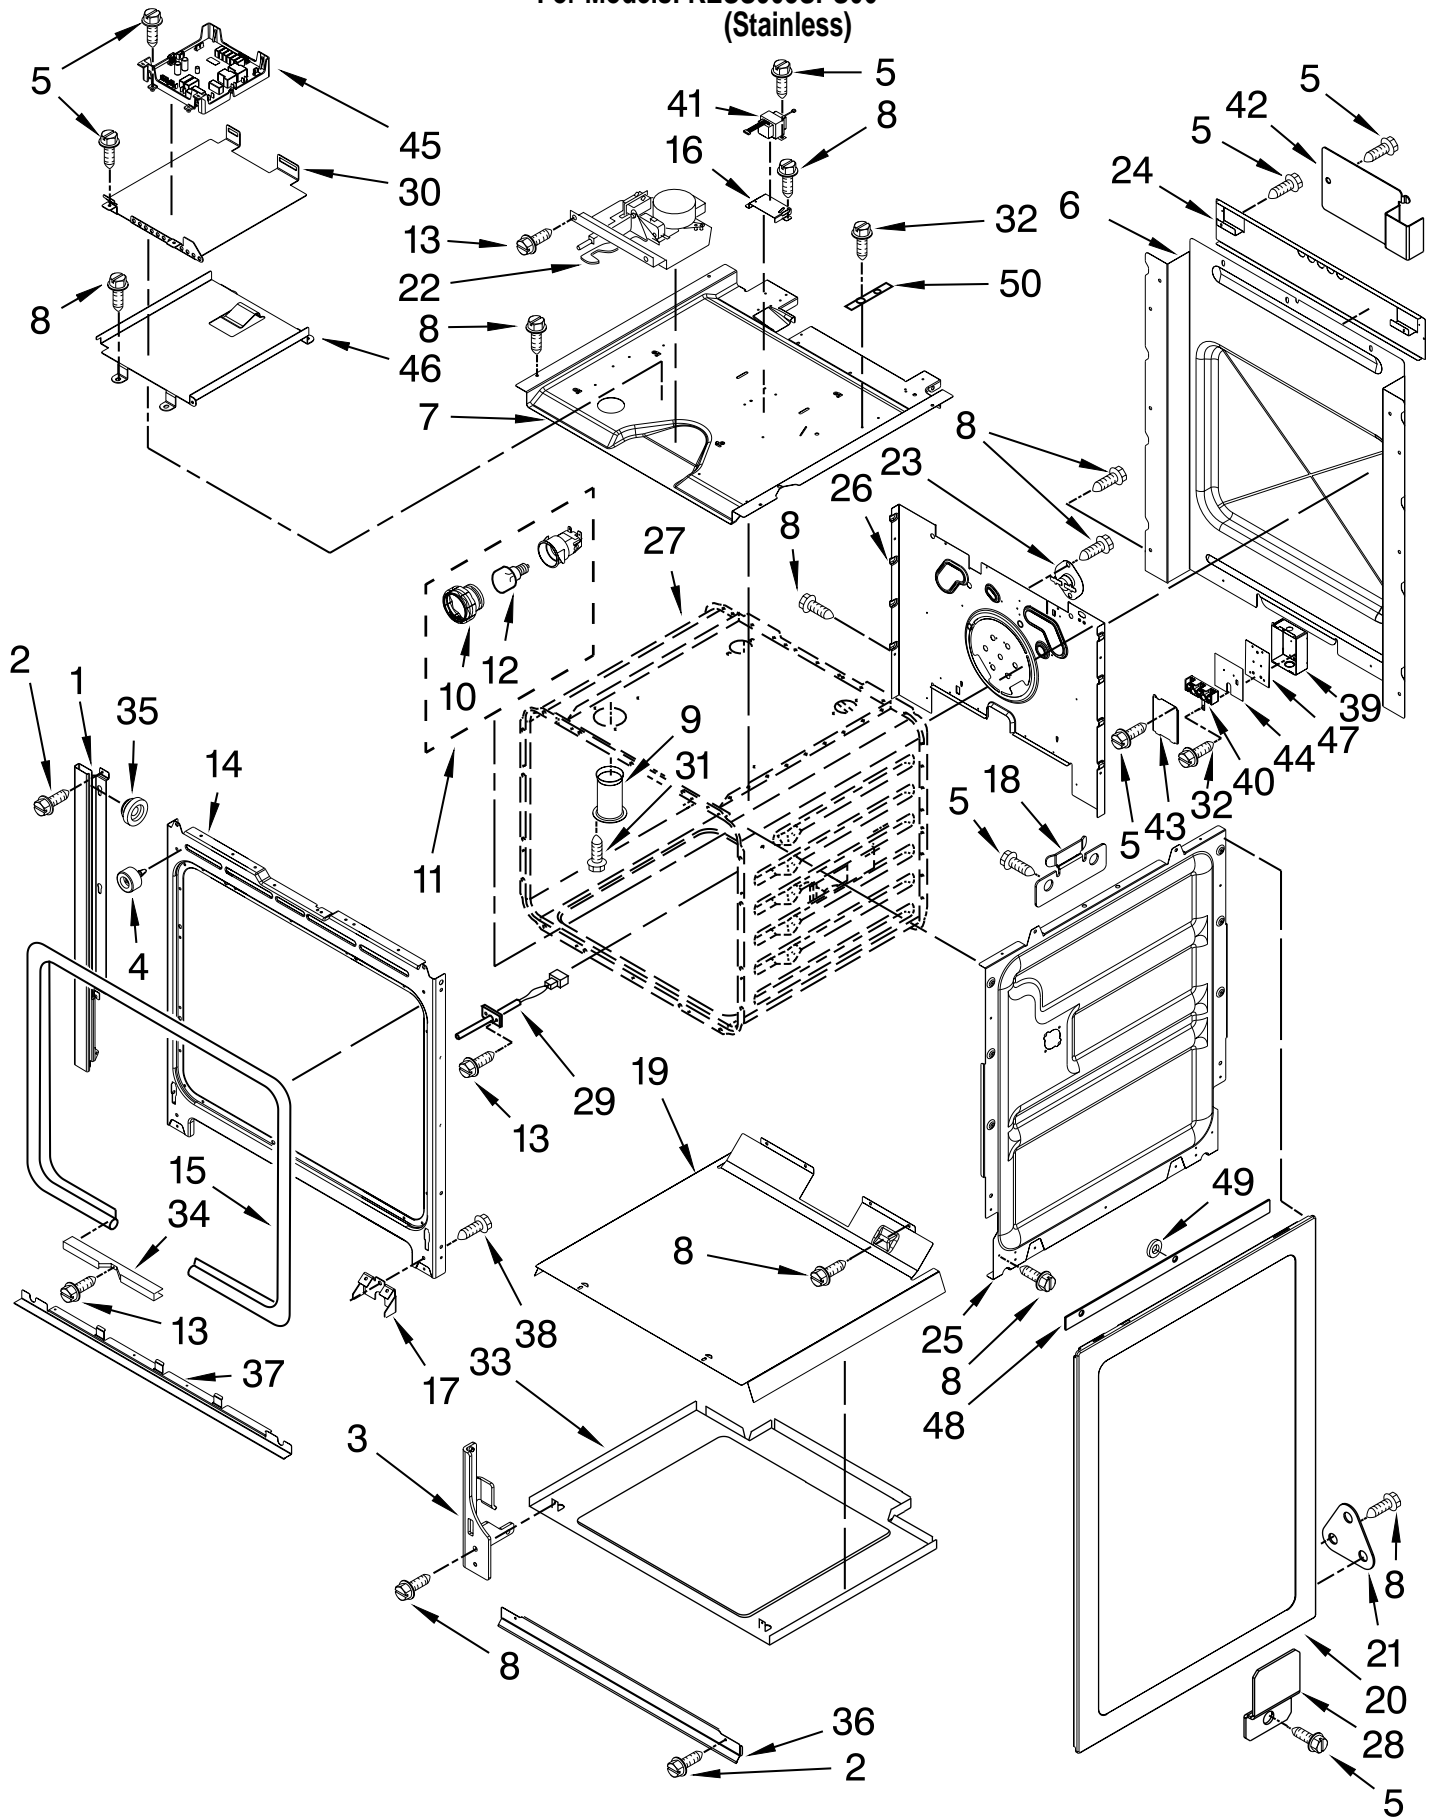

OVEN PARTS

For Models: KESS908SPS06
(Stainless)

FOR ORDERING INFORMATION REFER TO PARTS PRICE LIST

OVEN PARTS

For Models: KESS908SPS06
(Stainless)

Illus. No.	Part No.	DESCRIPTION	Illus. No.	Part No.	DESCRIPTION	Illus. No.	Part No.	DESCRIPTION
1		Trim, Side Right	19	4451478	Support, Insulation Body, Side	41	W10111628	Transformer, Control
	W10140548	Stainless Left	20	W10281880	Black/Stainless	42	9759945	Standoff, Rear
	W10140547	Stainless	21	9757461	Bracket, Side Panel	43	9757405	Cover, Terminal Box
2	3400832	Screw	22	W10195934	Latch, Motorized	44	9759721	Insulator, Terminal Box
3		Hinge Receiver	23	9759242	Thermostat	45	8285348	Appliance, Manager
	4455606	Right	24	9757811	Brace, Side Panel	46	9756454	Bracket, Appliance Manager
	4455605	Left	25	4455641	Side, Chassis	47	9759884	Insulation
4	W10105790	Bumper, Door	26	9759761	Back, Chassis	48	9759722	Insulation, Body Side
5	3196537	Screw	27		Liner, Oven (Not Serviceable)	49	9760481	Washer
6	9758583	Cover, Back	28	9759890	Clip, Side Panel	50	9759885	Pad, Insulation
7	8303099	Top Chassis	29	W10131825	Sensor	FOLLOWING PARTS NOT ILLUSTRATED		
8	3177991	Screw	30	W10083460	Slide, GOC	INSULATION		
9	4452158	Tube, Vent	31	3196176	Screw		9756817	Insulation, Wrap
10	W10067870	Lens, Light	32	3400080	Screw		9756470	Insulation, Back
11	W10009930	Oven Light, Assembly	33	9759713	Base, Chassis			
12	4452166	Bulb, Light	34	4448933	Retainer, Gasket			
13	4449154	Screw	35	4448444	Grommet, Mounting Rail			
14	W10115831	Frame, Front	36		Vent, Bottom Upper			
15	W10074200	Gasket, Door		W10140533	Stainless			
16	9757829	Bracket, Transformer	37		Vent, Bottom Lower			
17	4452152	Bracket, Mounting		W10160347	Stainless			
18	9757685	Guide, Side Panel	38	4449743	Screw			
			39	W10165135	Box, Terminal			
			40	W10245259	Block, Terminal