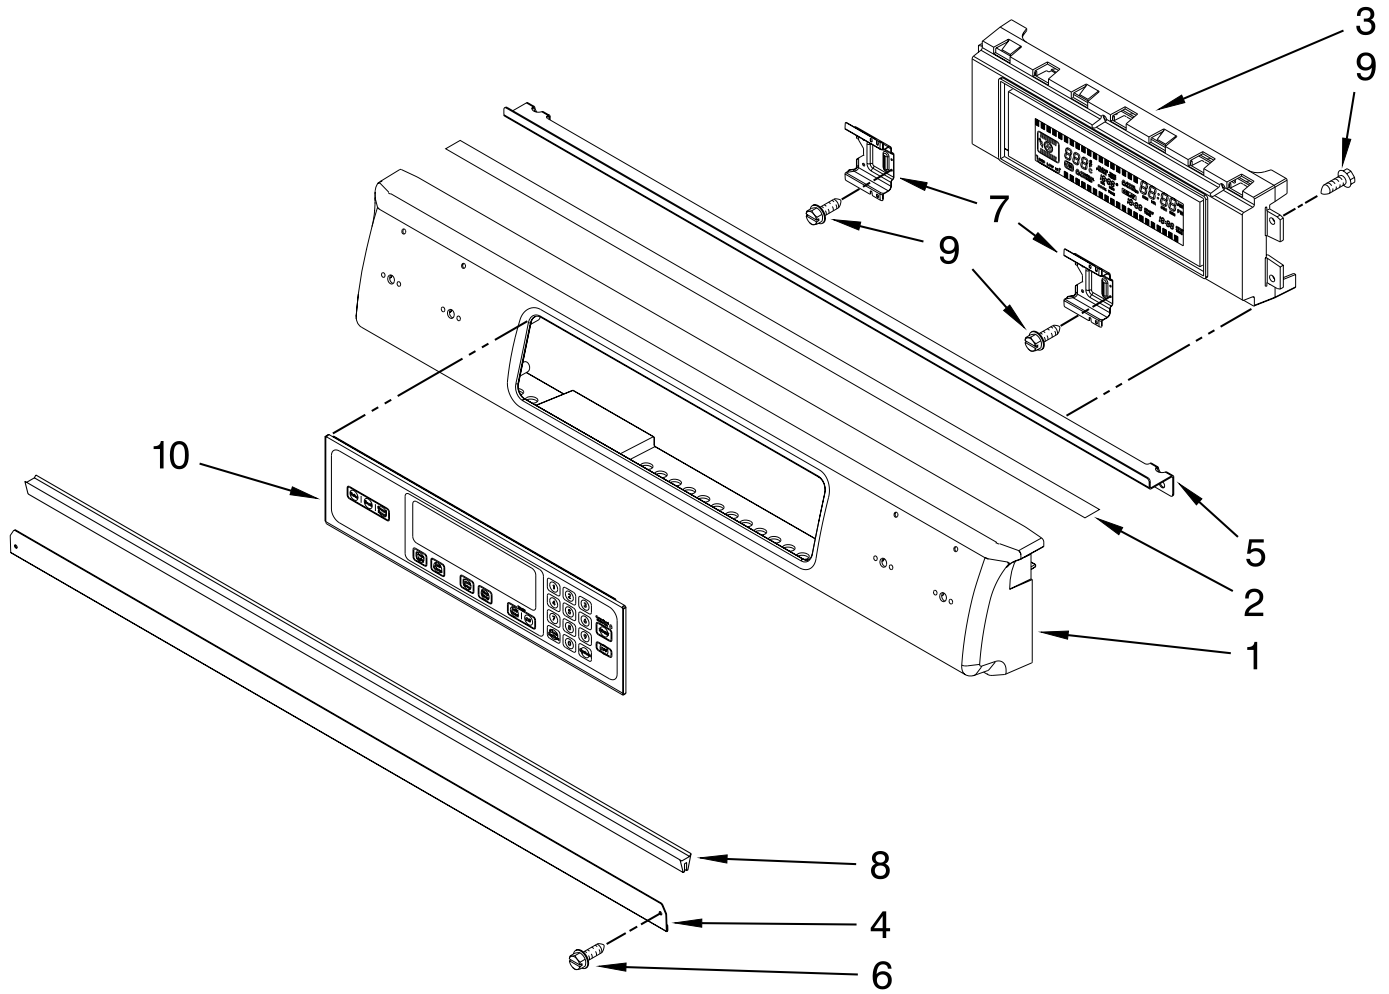

CONTROL PANEL PARTS

For Models: KESS908SPS06
(Stainless)

Illus. No.	Part No.	DESCRIPTION
1		Control Panel Stainless
2	W10156272	Gasket, Console
3	W10181439	Control, Electric
4	W10105370	Shield, Console Vent
5	W10117524	Bracket, Console
6	3179559	Screw
7	9761745	Bracket, Thermostat
8	W10116195	Gasket, Vent Shield
9	3196537	Screw
10	9761566	Membrane, Switch

FOR ORDERING INFORMATION REFER TO PARTS PRICE LIST