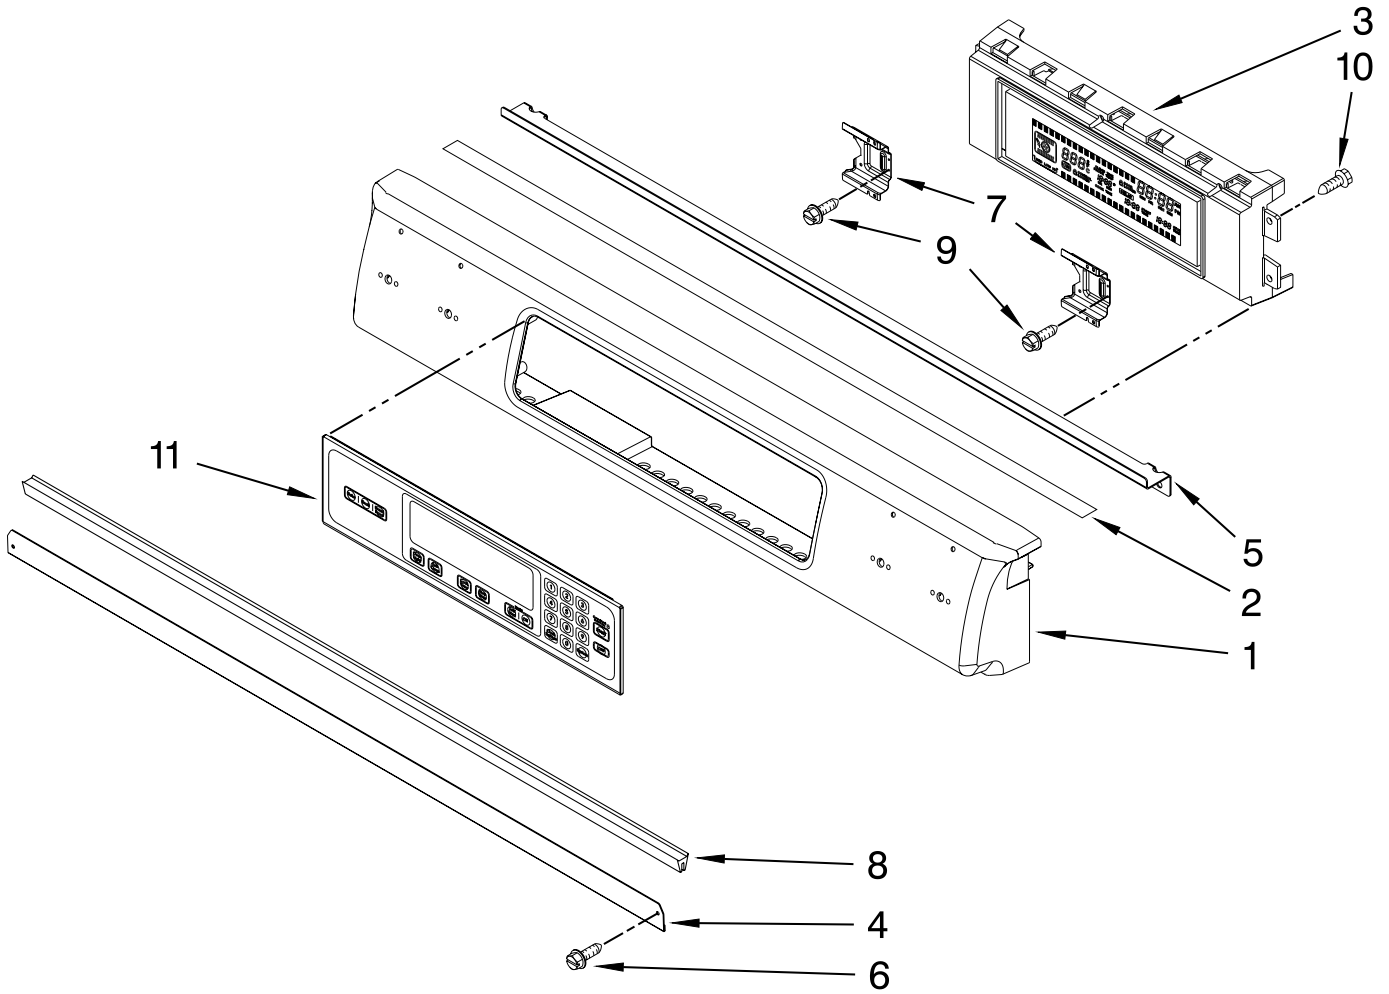

CONTROL PANEL PARTS

For Models: YKES908SS05
(Stainless)

Illus. No.	Part No.	DESCRIPTION
1	W10156272	Control Panel
2	W10110246	Gasket, Console
3	W10181439	Control, Electric
4	W10105370	Shield, Console Vent
5	W10117524	Bracket, Console
6	3196160	Screw
7	9761745	Bracket, Thermostat
8	W10116195	Gasket, Vent Shield
9	3196537	Screw
10	9780271	Screw
11	9761566	Membrane, Switch

FOR ORDERING INFORMATION REFER TO PARTS PRICE LIST