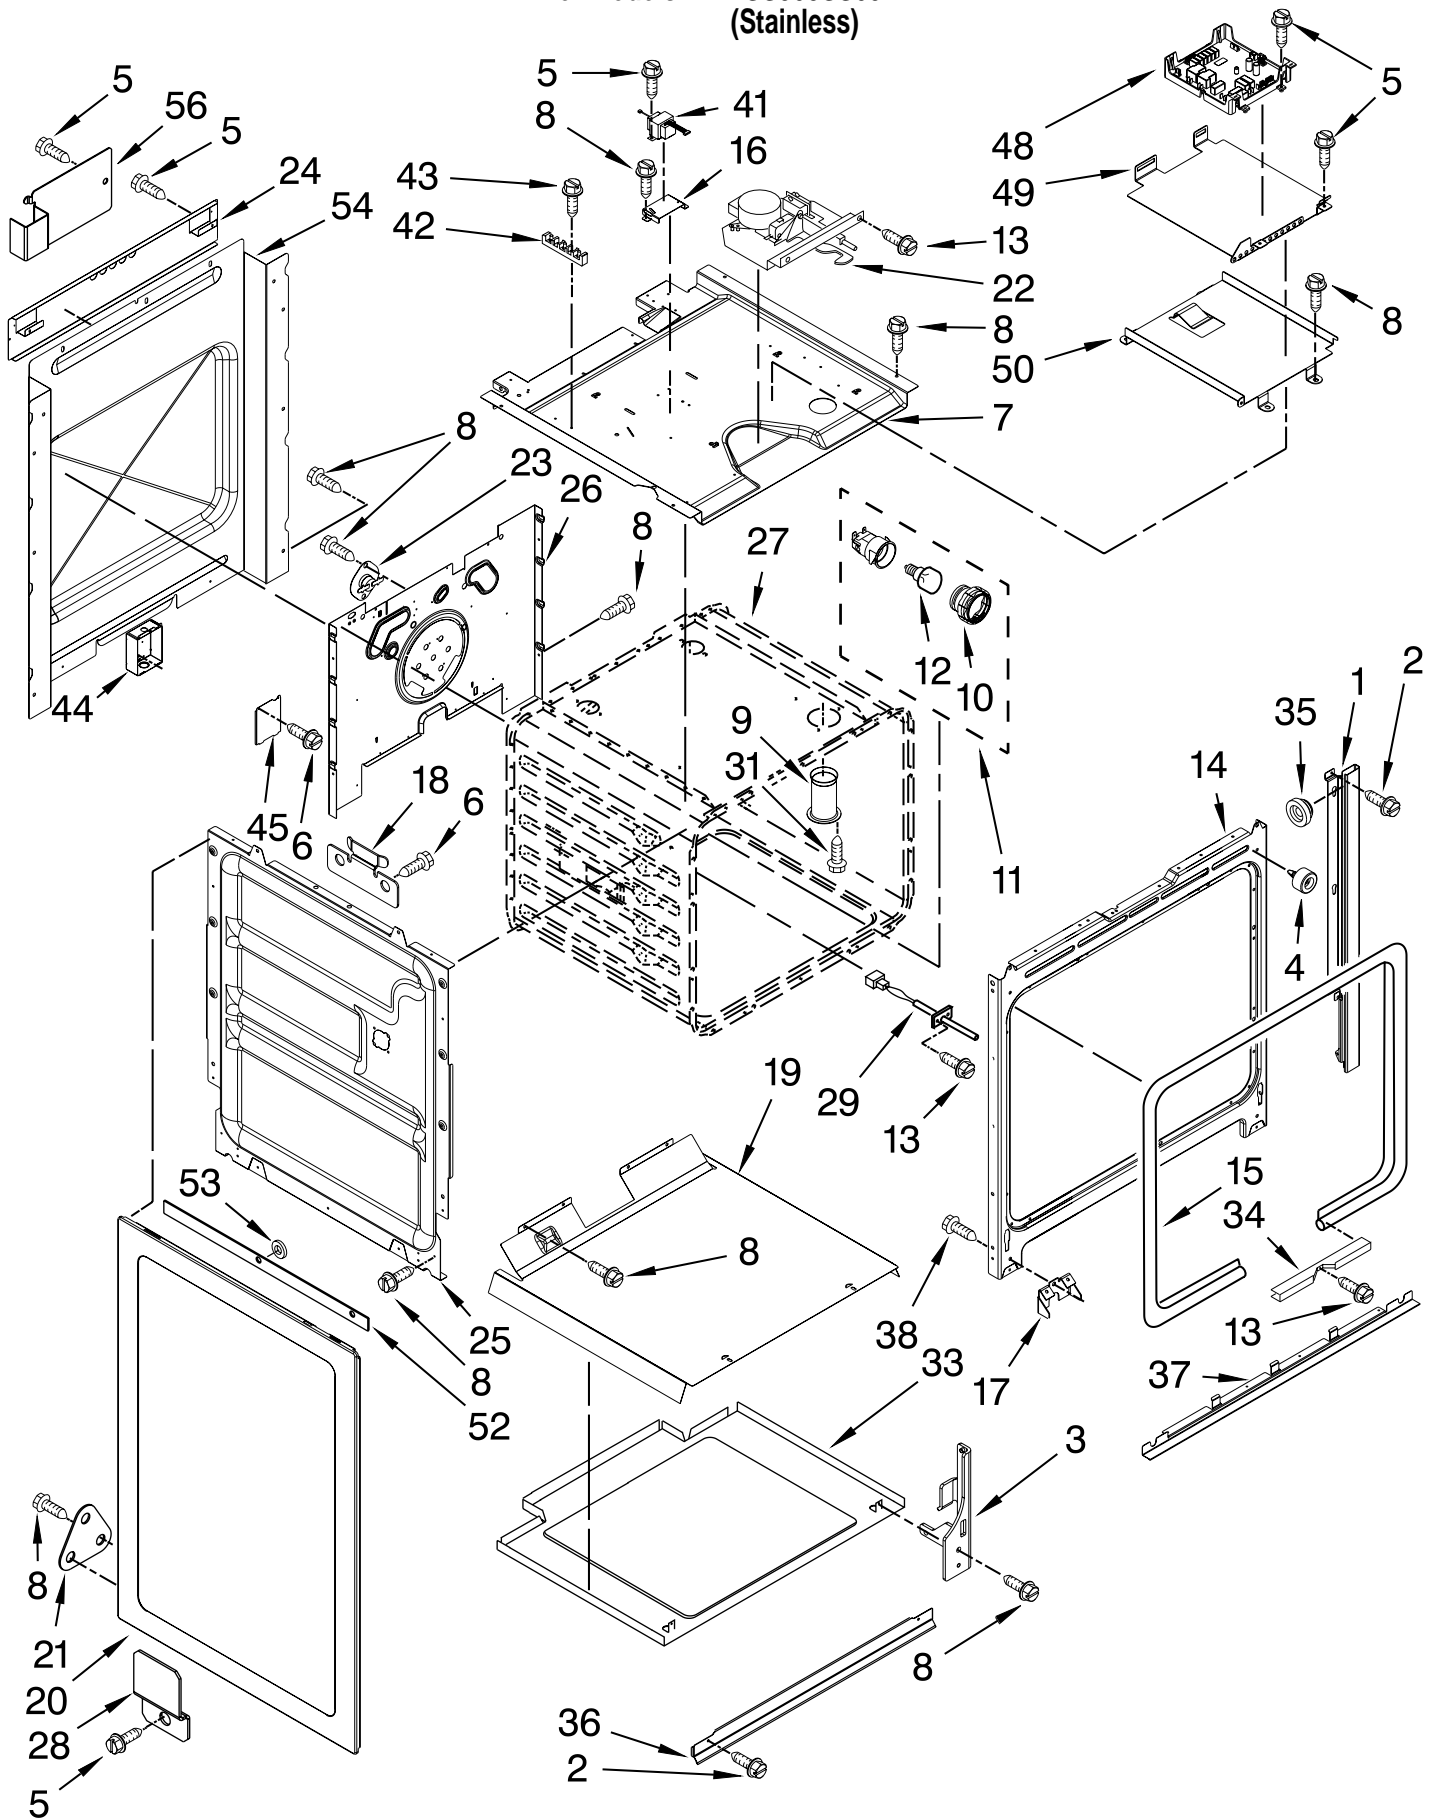

OVEN PARTS

For Models: YKESS908SS05
(Stainless)

FOR ORDERING INFORMATION REFER TO PARTS PRICE LIST

OVEN PARTS

For Models: YKESS908SS05
(Stainless)

Illus. No.	Part No.	DESCRIPTION	Illus. No.	Part No.	DESCRIPTION	Illus. No.	Part No.	DESCRIPTION
1		Trim, Side	18	9757685	Guide, Side Panel	43	3400080	Screw
	W10140548	Right	19	4451478	Support, Insulation	44	9759987	Box, Terminal
	W10140547	Left	20	9760723PB	Body, Side	45	9759876	Cover, Terminal Box
2	3400832	Screw	21	9757461	Bracket, Side Panel	48	W10181438	Appliance, Manager
3		Hinge Receiver	22	W10195934	Latch, Motorized	49	W10083460	Slide, GOC
	4455606	Right	23	9759242	Thermostat	50	9756454	Bracket, Appliance Manager
	4455605	Left	24	9757811	Brace, Side Panel	52	9759722	Insulation, Body Side
4	W10105790	Bumper, Door	25	4455641	Side, Chassis	53	9760481	Washer
5	3196537	Screw	26	9759761	Back, Chassis	54	9758583	Cover, Back
6	3196160	Screw	27		Liner, Oven (Not Serviceable)	56	9759945	Standoff, Rear
7	8303099	Top Chassis	28	9759890	Clip, Side Panel	FOLLOWING PARTS NOT ILLUSTRATED		
8	4449809	Screw	29	W10131825	Sensor	INSULATION		
9	4452158	Tube, Vent	31	3196176	Screw		9756817	Insulation, Wrap
10	W10067870	Lens, Light	33	9759713	Base, Chassis		9756470	Insulation, Back
11	W10009930	Oven Light, Assembly	34	4448933	Retainer, Gasket			
12	4452166	Bulb, Light	35	4448444	Grommet, Mounting Rail			
13	4449154	Screw	36	W10160347	Vent, Bottom Upper			
14	W10115831	Frame, Front	37	W10154789	Vent, Bottom Lower			
15	W10074200	Gasket, Door	38	4449743	Screw			
16	9757829	Bracket, Transformer	41	W10111628	Transformer, Control			
17	4452152	Bracket, Mounting	42	7401P038-60	Block, Terminal