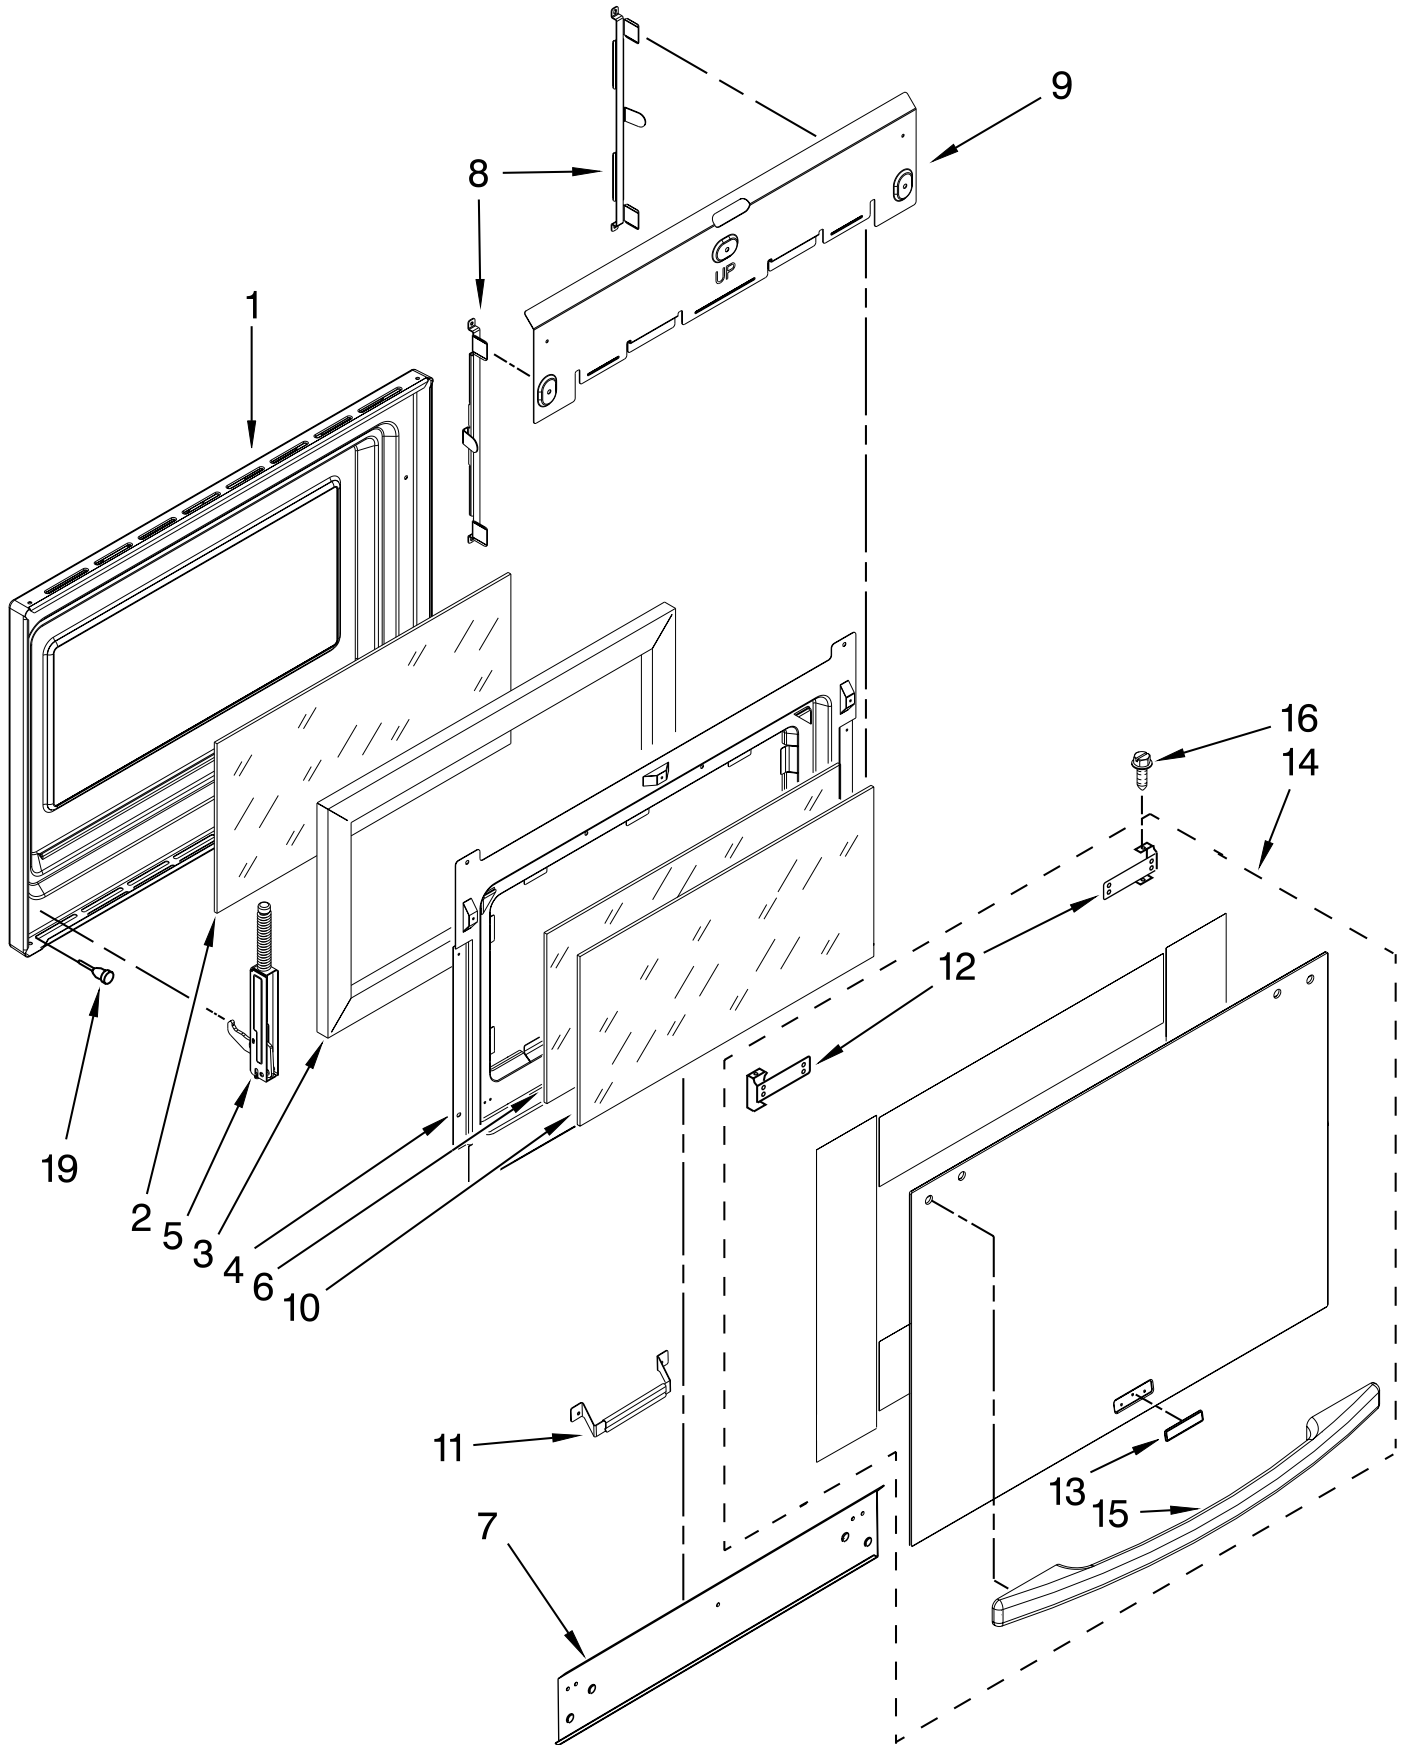

DOOR PARTS

For Models: YKES908SS05
(Stainless)

FOR ORDERING INFORMATION REFER TO PARTS PRICE LIST

DOOR PARTS

For Models: YKES908SS05
(Stainless)

Illus. No.	Part No.	DESCRIPTION
1	W10277749	Panel, Door
2	9757706	Glass, Inner
3	4451722	Insulation, Door
4	4457132	Retainer, Glass
5		Hinge, Oven Door
	9760579	Right
	9760574	Left
6	9759225	Glass, Inner
7	4457114	Shield, Heat Bottom
8	9759229	Bracket, Glass Side
9	4457104	Shield, Heat Top
10	9759225	Glass, Inner Door
11	9759230	Bracket, Central
12		Bracket, Handle
	W10246114	Right
	W10246113	Left
13	W10243391	Badge
14	W10155557	Assembly, Door Kit
15	W10448670	Handle, Door
16	3196184	Screw
19	4448520	Bumper, Door