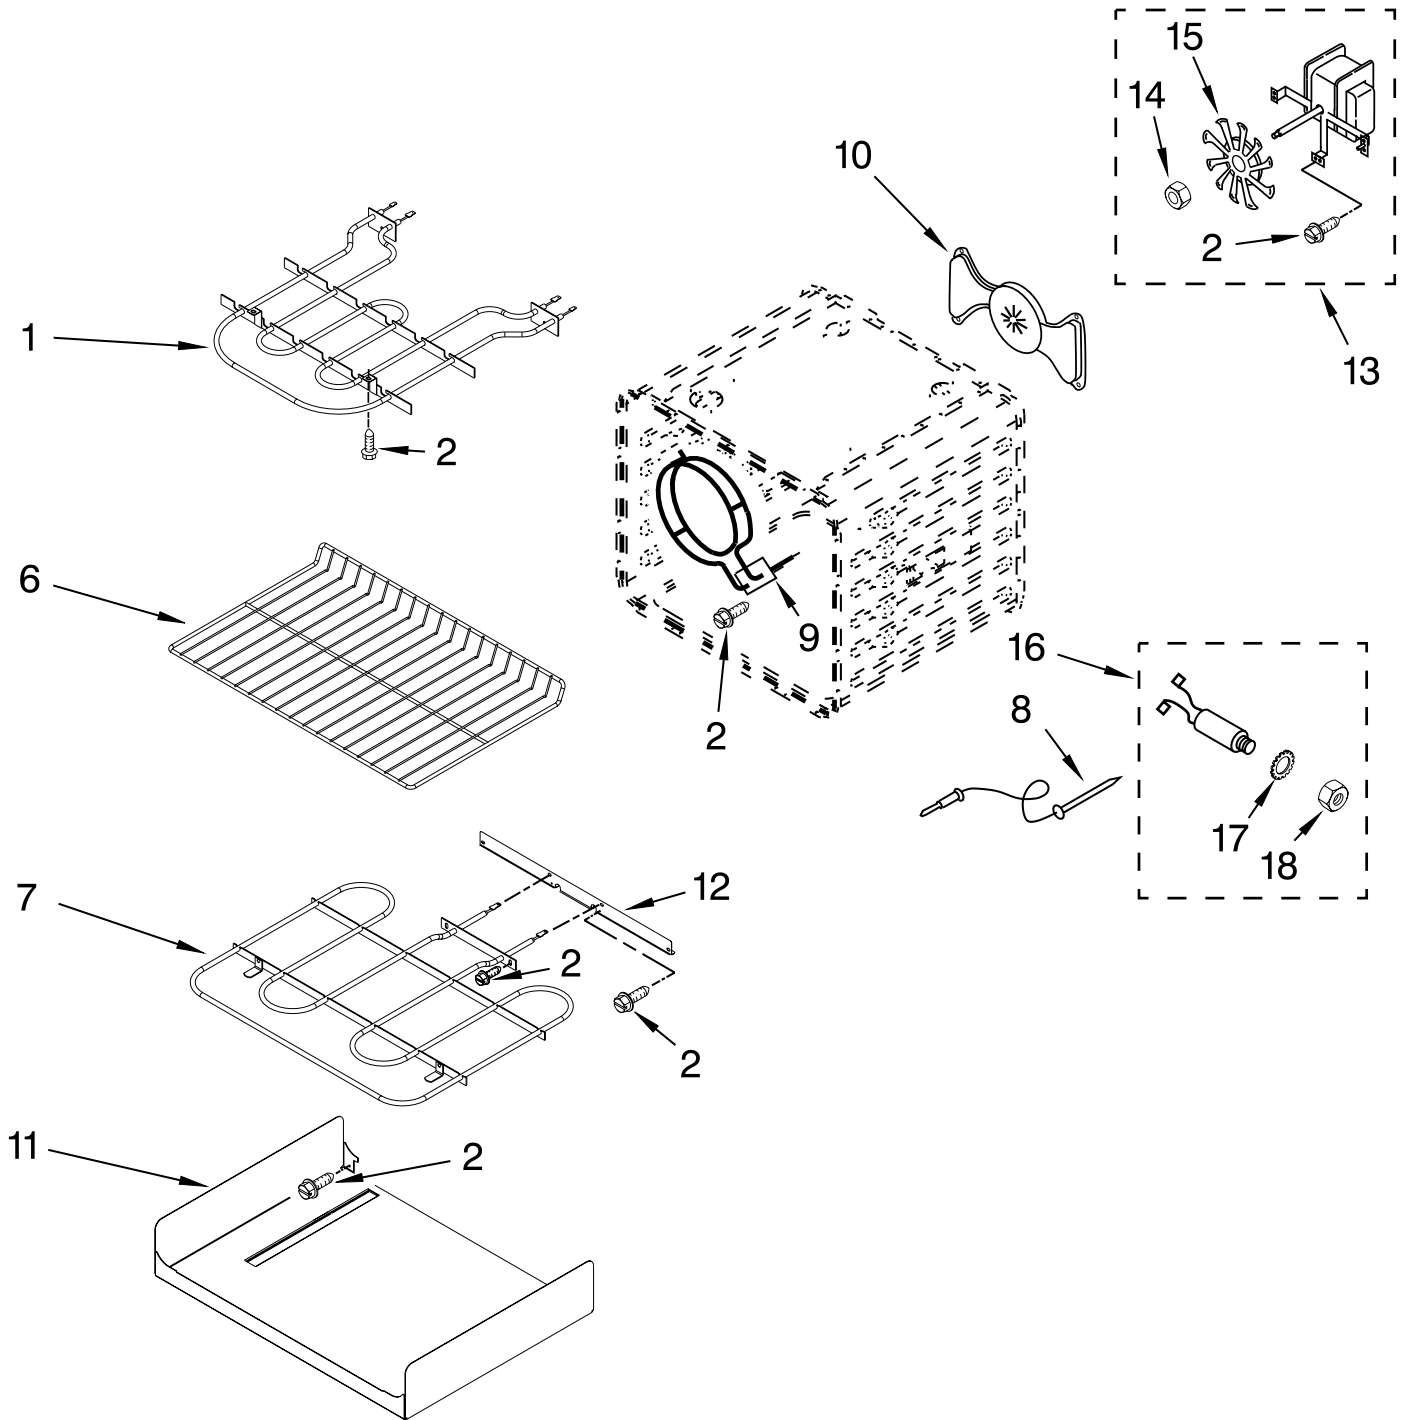

FOR ORDERING INFORMATION REFER TO PARTS PRICE LIST

CONTROL PANEL PARTS

For Models: YKES908SS05
(Stainless)

Illus. No.	Part No.	DESCRIPTION
1	W10156272	Control Panel
2	W10110246	Gasket, Console
3	W10181439	Control, Electric
4	W10105370	Shield, Console Vent
5	W10117524	Bracket, Console
6	3196160	Screw
7	9761745	Bracket, Thermostat
8	W10116195	Gasket, Vent Shield
9	3196537	Screw
10	9780271	Screw
11	9761566	Membrane, Switch

FOR ORDERING INFORMATION REFER TO PARTS PRICE LIST

INTERNAL OVEN PARTS

For Models: YKES908SS05
(Stainless)

Illus. No.	Part No.	DESCRIPTION
1	9760774	Element, Broil
2	4449154	Screw
6	W10179152	Rack, Oven
7	W10207398	Element, Bake
8	9755542	Probe, Meat

Illus. No.	Part No.	DESCRIPTION
9	9760769	Element, Convection
10	W10160868	Cover, Fan
11	4455037	Tray, Hidden Bake
12	4450039	Cover, Bake Tray

Illus. No.	Part No.	DESCRIPTION
13	W10116228	Motor, Convection
14	W10116349	Nut
15	W10116351	Blade, Fan
16	9755543	Jack, Meat Probe
17	9755547	Lock Washer
18	9755546	Hex Nut