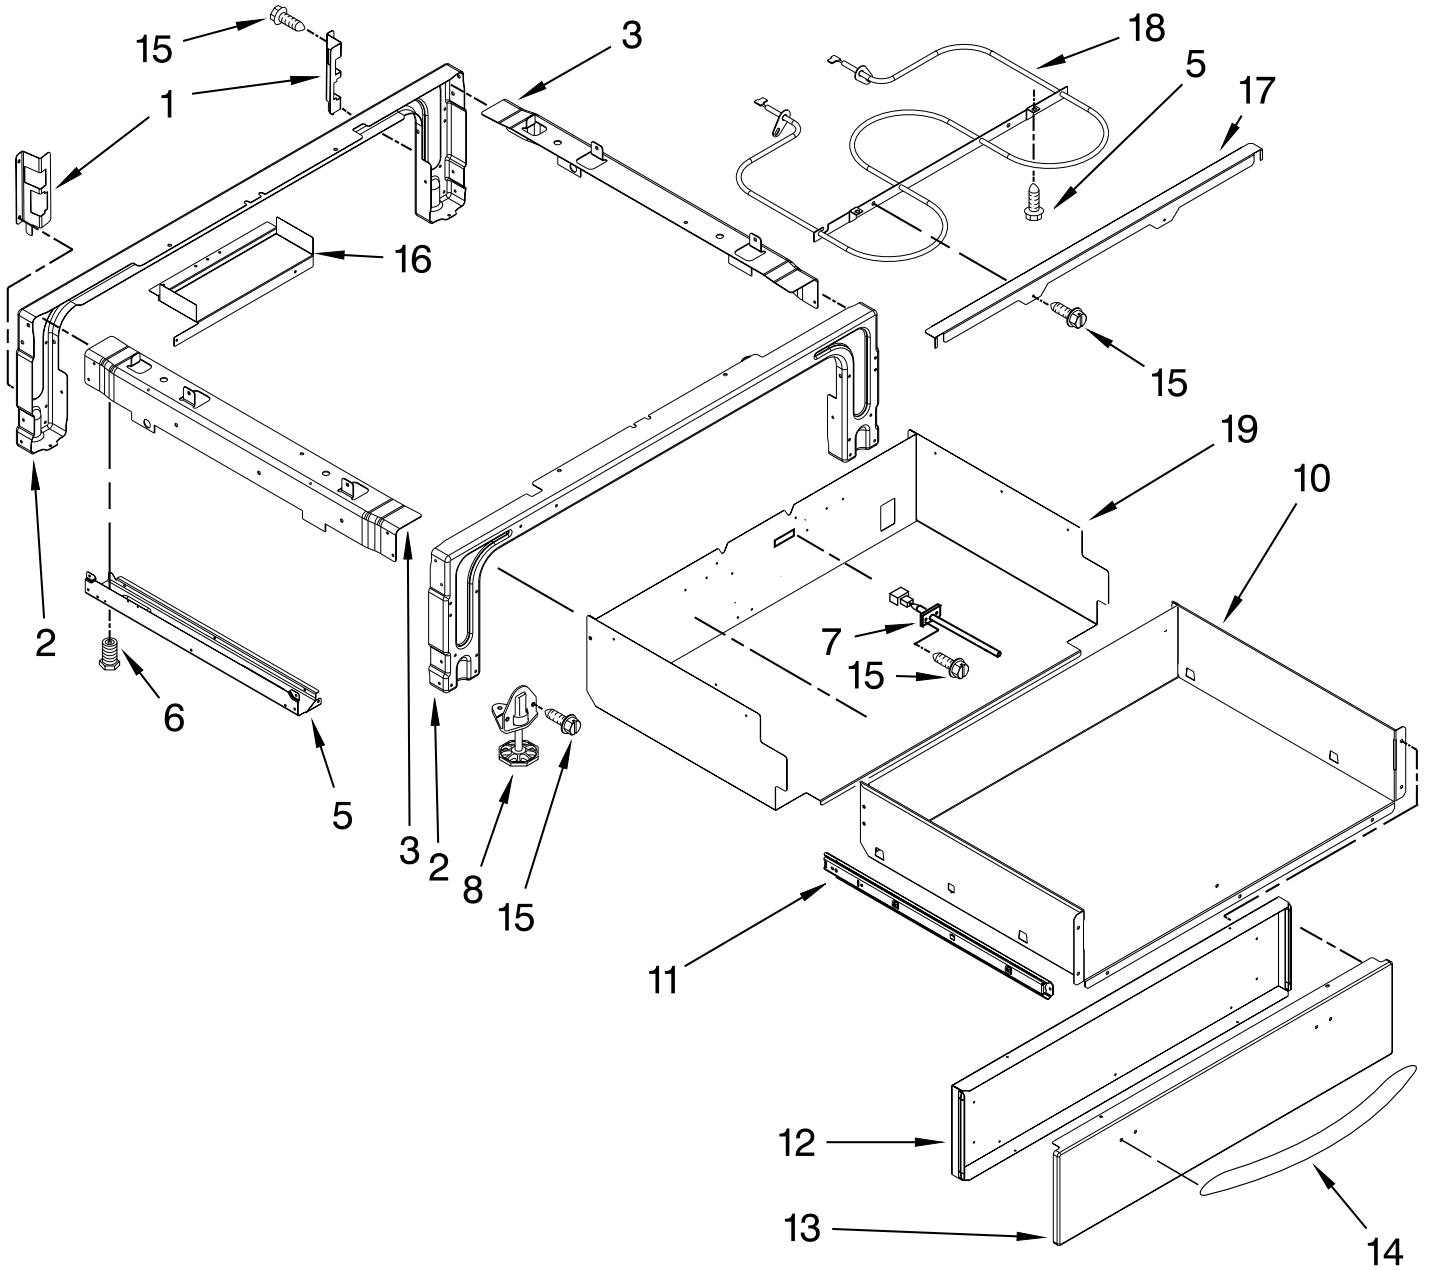

DOOR PARTS

For Models: YKES908SS05
(Stainless)

FOR ORDERING INFORMATION REFER TO PARTS PRICE LIST

DOOR PARTS

For Models: YKES908SS05
(Stainless)

Illus. No.	Part No.	DESCRIPTION
1	W10277749	Panel, Door
2	9757706	Glass, Inner
3	4451722	Insulation, Door
4	4457132	Retainer, Glass
5		Hinge, Oven Door
	9760579	Right
	9760574	Left
6	9759225	Glass, Inner
7	4457114	Shield, Heat Bottom
8	9759229	Bracket, Glass Side
9	4457104	Shield, Heat Top
10	9759225	Glass, Inner Door
11	9759230	Bracket, Central
12		Bracket, Handle
	W10246114	Right
	W10246113	Left
13	W10243391	Badge
14	W10155557	Assembly, Door Kit
15	W10448670	Handle, Door
16	3196184	Screw
19	4448520	Bumper, Door

DRAWER PARTS

For Models: YKES908SS05
(Stainless)

Illus. No.	Part No.	DESCRIPTION
1		Support, Drawer Rail
	9757687	Right
	9757686	Left
2	9763501BL	Support, Front & Rear
3		Brace, Drawer
	4453720	Right
	4453721	Left
5		Side, Base
	9759953	Right
	9759954	Left