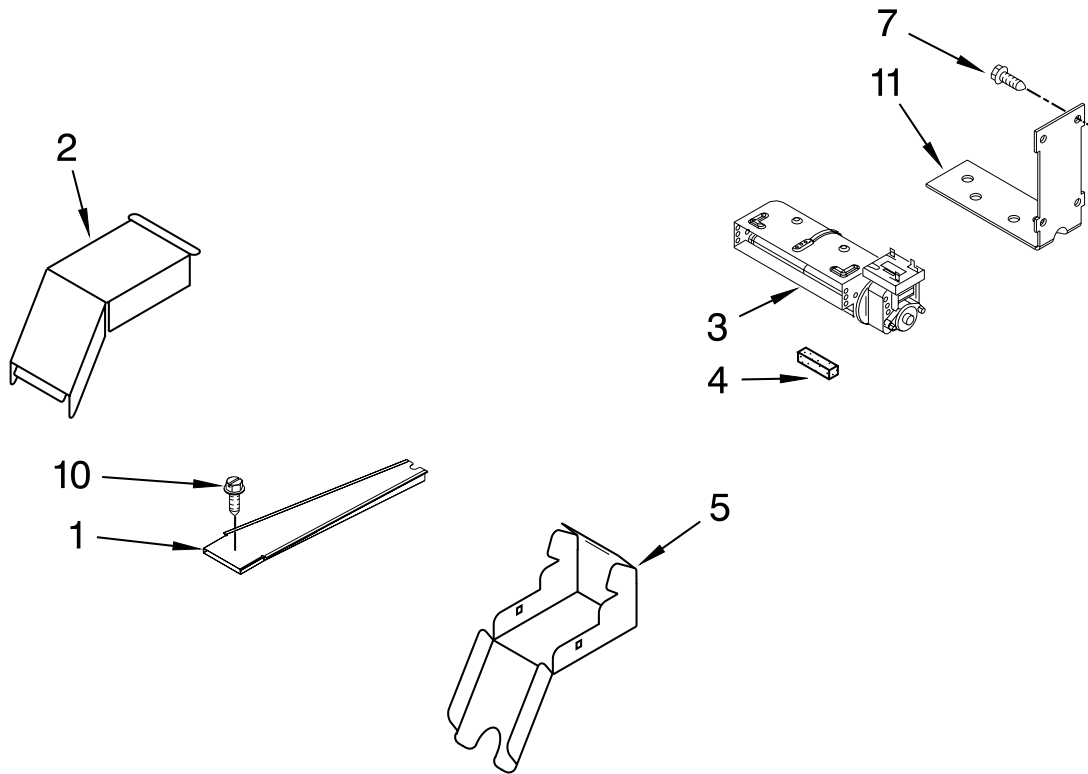

FOR ORDERING INFORMATION REFER TO PARTS PRICE LIST

CONTROL PANEL PARTS

For Models: YKES908SS05
(Stainless)

Illus. No.	Part No.	DESCRIPTION
1	W10156272	Control Panel
2	W10110246	Gasket, Console
3	W10181439	Control, Electric
4	W10105370	Shield, Console Vent
5	W10117524	Bracket, Console
6	3196160	Screw
7	9761745	Bracket, Thermostat
8	W10116195	Gasket, Vent Shield
9	3196537	Screw
10	9780271	Screw
11	9761566	Membrane, Switch

FOR ORDERING INFORMATION REFER TO PARTS PRICE LIST

INTERNAL OVEN PARTS

For Models: YKES908SS05
(Stainless)

Illus. No.	Part No.	DESCRIPTION
1	9760774	Element, Broil
2	4449154	Screw
6	W10179152	Rack, Oven
7	W10207398	Element, Bake
8	9755542	Probe, Meat

Illus. No.	Part No.	DESCRIPTION
9	9760769	Element, Convection
10	W10160868	Cover, Fan
11	4455037	Tray, Hidden Bake
12	4450039	Cover, Bake Tray

Illus. No.	Part No.	DESCRIPTION
13	W10116228	Motor, Convection
14	W10116349	Nut
15	W10116351	Blade, Fan
16	9755543	Jack, Meat Probe
17	9755547	Lock Washer
18	9755546	Hex Nut

FOR ORDERING INFORMATION REFER TO PARTS PRICE LIST

TOP VENTING PARTS

For Models: YKES908SS05
(Stainless)

Illus. No.	Part No.	DESCRIPTION
------------	----------	-------------

1	4451759	Vent, Exhaust
2	4455178	Elbow, Vent Top
3	9759320	Blower
4	4451758	Block, Foam
5	4455177	Elbow, Vent Bottom
7	4449809	Screw
10	4449040	Screw
11	4455352	Bracket, Blower