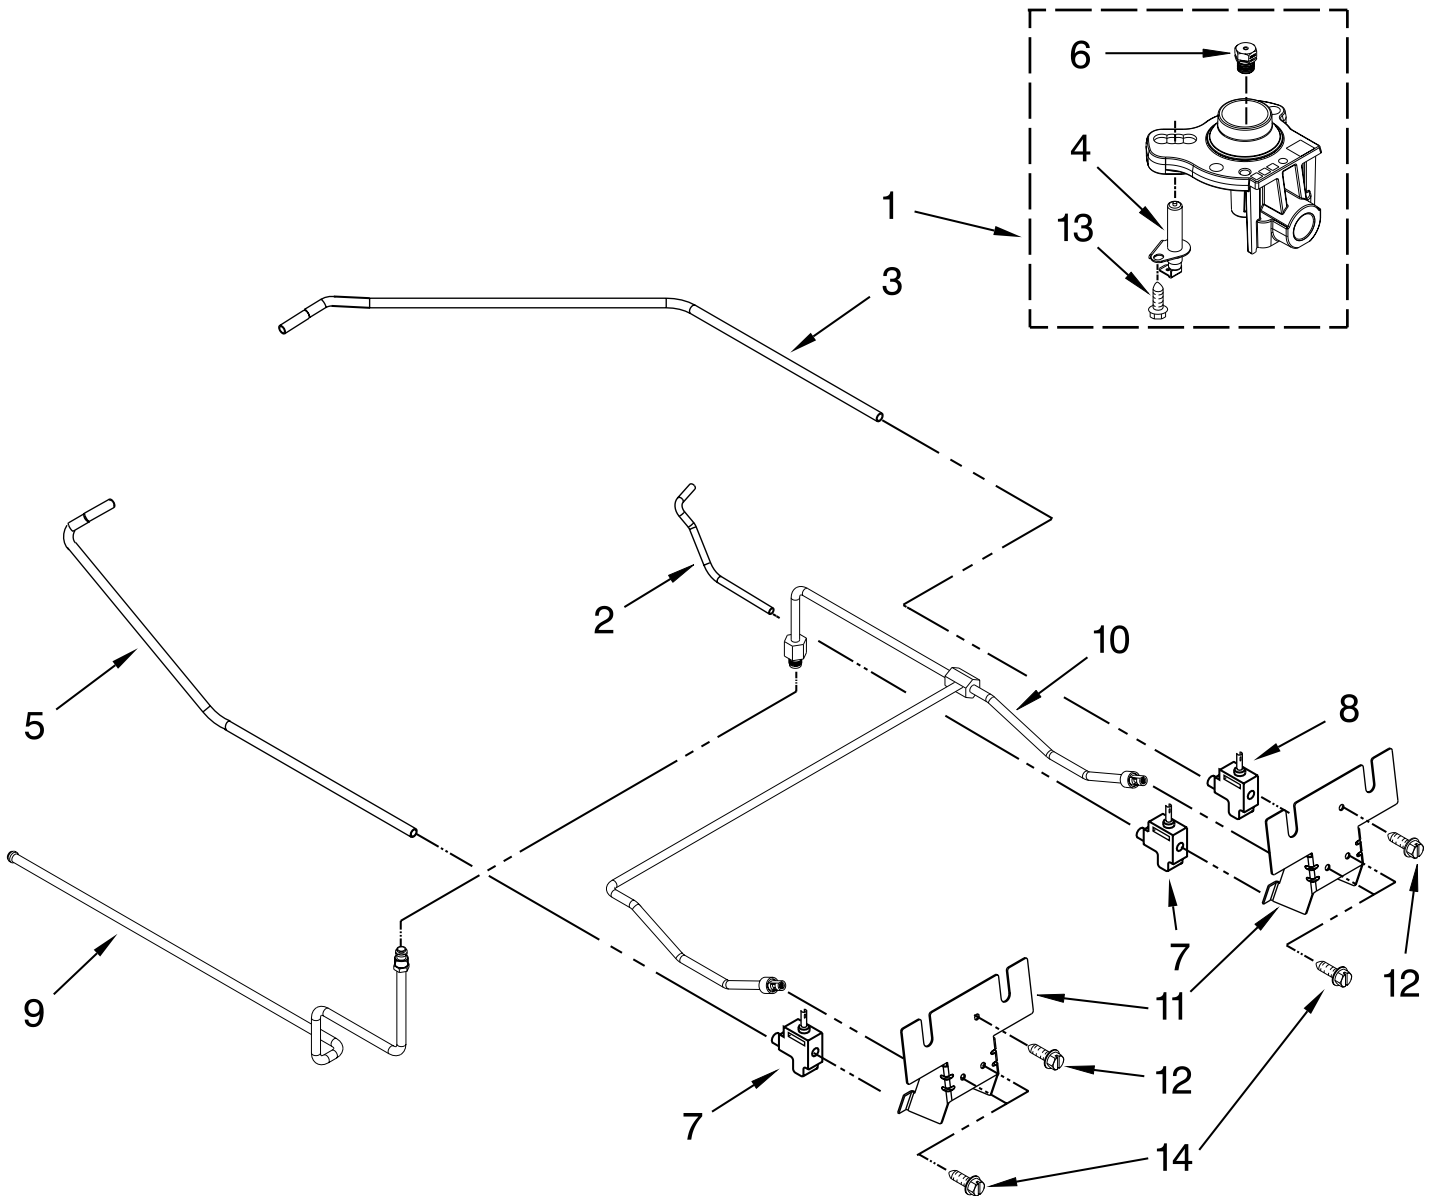

COOKTOP BURNER PARTS

For Models: KGSS907XSP01

(Stainless)

Illus. No.	Part No.	DESCRIPTION
1	W10128446	Burner Base LR, RF
	W10128455	RR
2	9761069	Tubing, Burner(RF)
3	9761070	Tubing, Burner(RR)
4	W10110378	Ingitor, Orifice Holder
5	9761068	Tubing, Burner(LR)

Illus. No.	Part No.	DESCRIPTION
6	9762937	Orifice LR, RF
	9762938	RR
7	4456816	Valve, Burner Small
8	4456817	Valve, Burner Large
9	4453754	Tubing, GDS To Manifold

Illus. No.	Part No.	DESCRIPTION
10	9761648	Tube, Manifold
11	9761641	Manifold
	9761642	TCB
12	3196537	Screw
13	8273062	Screw
14	7101P640-60	Screw

FOR ORDERING INFORMATION REFER TO PARTS PRICE LIST