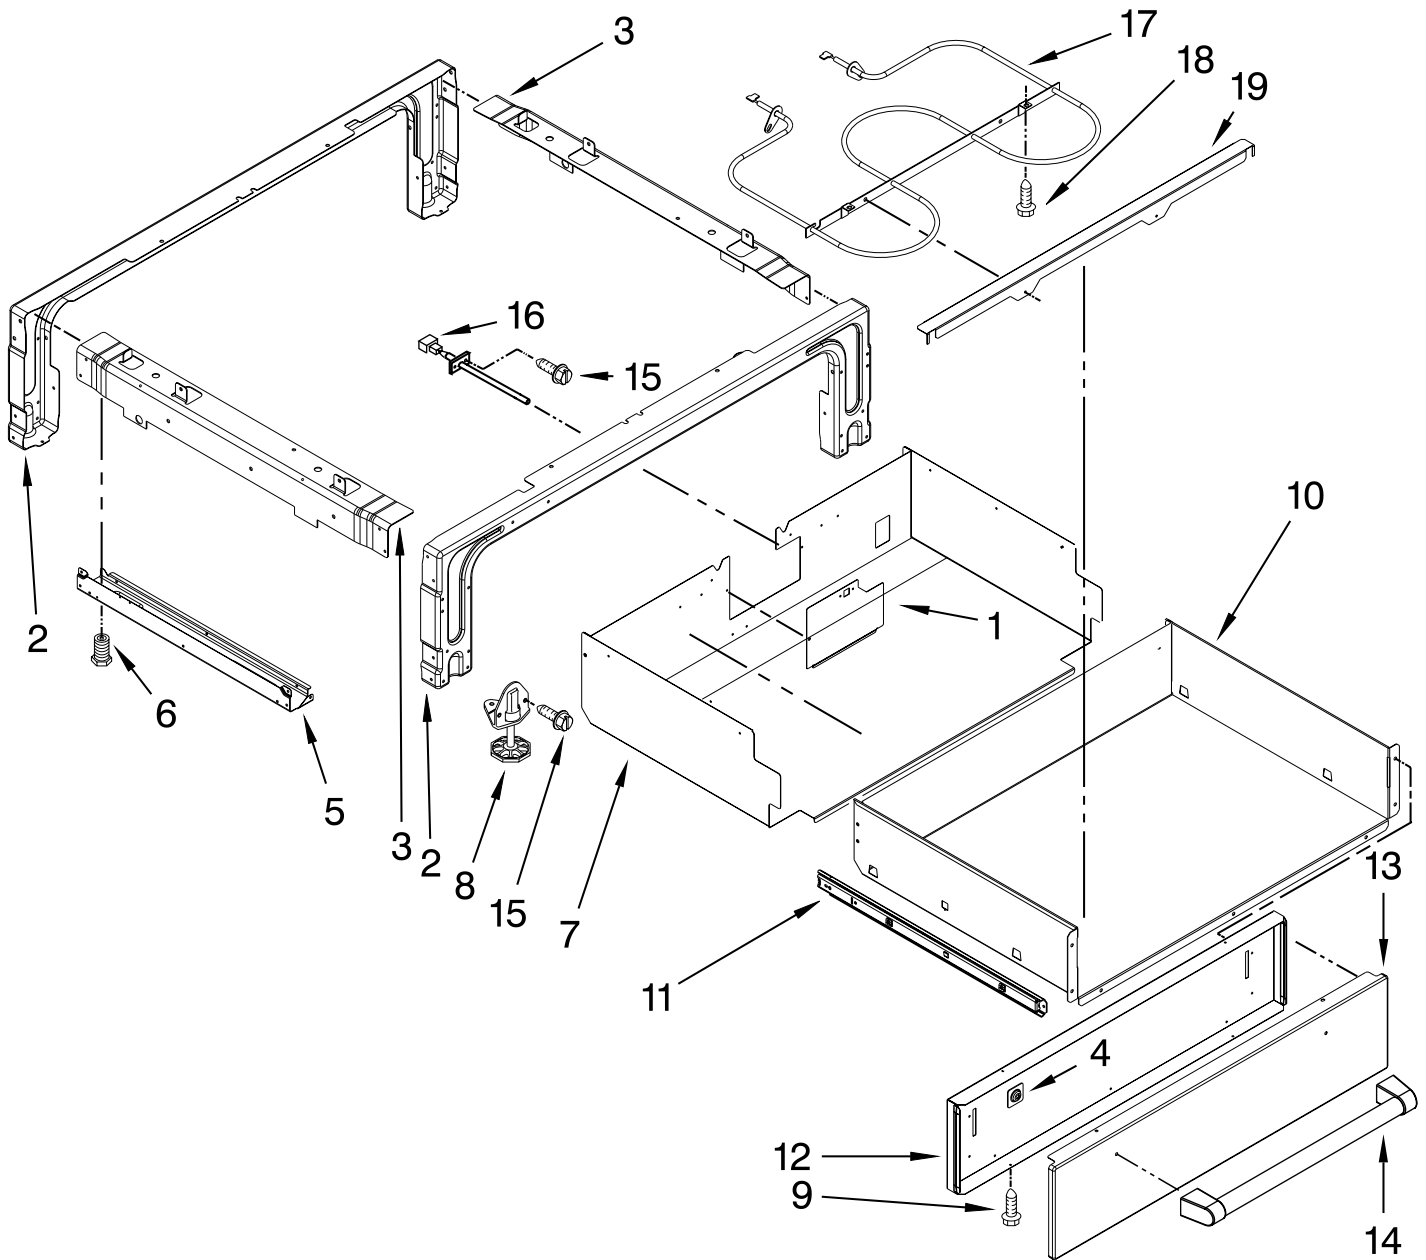

FOR ORDERING INFORMATION REFER TO PARTS PRICE LIST

DOOR PARTS

For Models: KGSS907XSP01
(Stainless)

Illus. No.	Part No.	DESCRIPTION
1	W10246115	Assembly, Outer Door
2	9757706	Glass, Inner
3	4451722	Insulation, Door
4	4457132	Retainer, Glass
5		Hinge, Oven Door
	9760579	Right
	9760580	Left
6	9759225	Glass, Inner
7	4457114	Shield, Heat Bottom
8	9759229	Bracket, Glass Side
9	4457104	Shield, Heat Top
10	9759225	Glass, Inner Door
11	9759230	Bracket, Central
12		Bracket, Handle
	W10246114	Right
	W10246113	Left
13	8522415	Seal, Window
14	W10320959	Nameplate
15	W10246102	Handle, Door
16	7101P068-60	Screw
17	4448520	Bumper, Door
18	W10277749	Panel, Door

DRAWER PARTS

For Models: KGSS907XSP01

(Stainless)

Illus. No.	Part No.	DESCRIPTION
------------	----------	-------------

1	W10153099	Cover, Access
2	9763501BL	Support, Front & Rear
3		Brace, Drawer
	4453720	Right
	4453721	Left
4	3823F017-45	Spacer, Handle

Illus. No.	Part No.	DESCRIPTION
------------	----------	-------------

5		Side, Base
	9759953	Right
	9759954	Left
6	W10058460	Foot
7	9761796	Enclosure, Warming Drawer
8	3196037	Foot Assembly
9	3196537	Screw
10	W10164163	Drawer
11		Drawer Slide
	W10155632	Left Hand
	W10155633	Right Hand