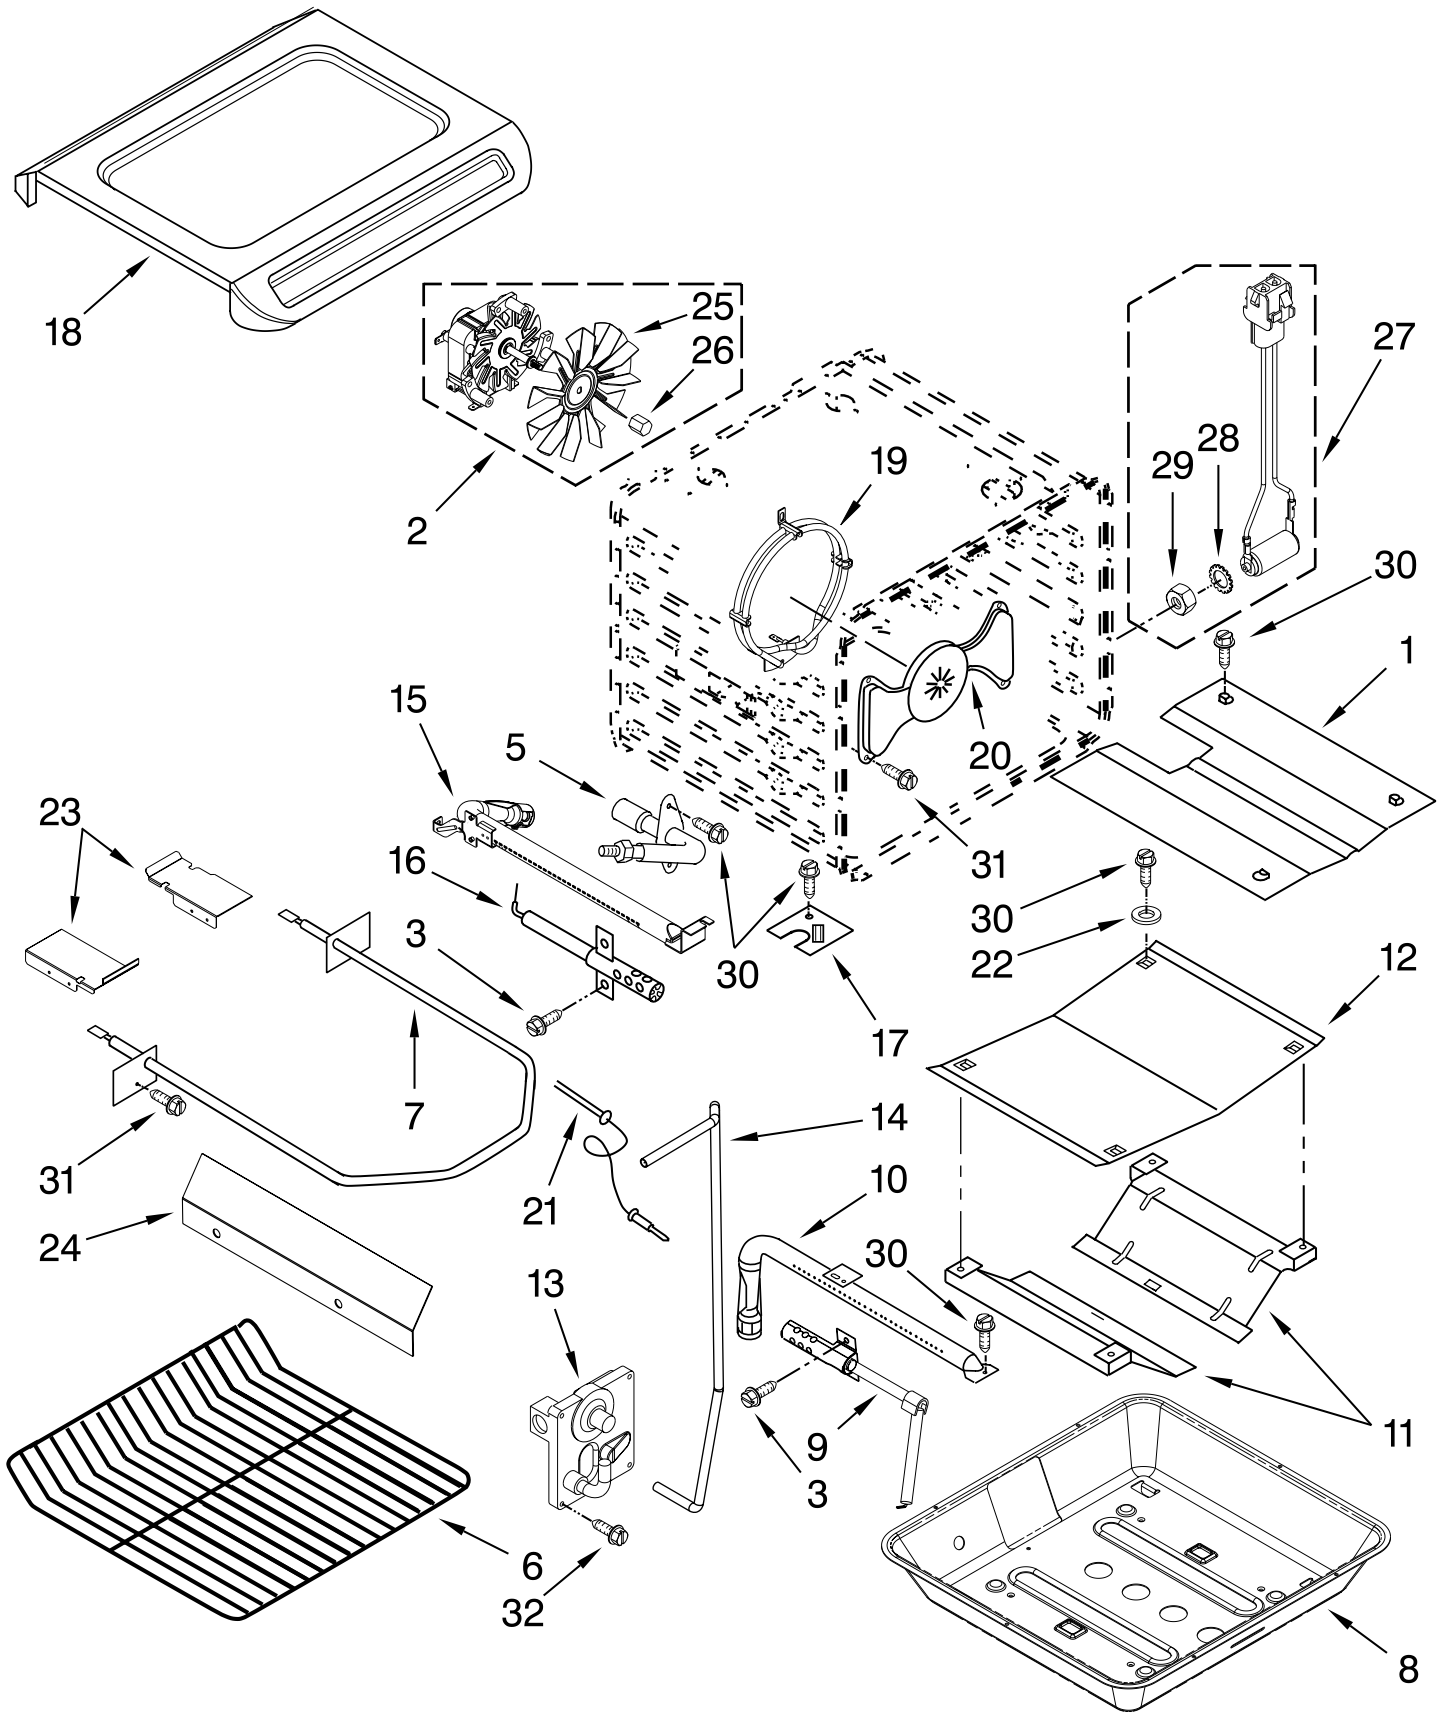

INTERNAL OVEN PARTS

For Models: KGSS907XSP01

(Stainless)

FOR ORDERING INFORMATION REFER TO PARTS PRICE LIST

INTERNAL OVEN PARTS

For Models: KGSS907XSP01

(Stainless)

Illus.	Part	
No.	No.	DESCRIPTION
1	9752980	Shield, Flame
2	W10196895	Motor, Convection
3	3196385	Screw
5	9757779	Fitting, Broiler
6	W10179152	Rack, Oven
7	W10207402	Element, Broil
8	W10145744	Pan Support, Bake
9	9760229	Electrode, Bake
10	9760228	Burner, Bake Log
11	9752737	Shield, Oven
12	4453984	Shield, Bake Flame
13	9763716	Valve, Assembly
14	9756831	Tube, Broil
15	W10111219	Burner, Broil
16	8054129	Ignitor, Broil
17	4454009	Cover, Ignitor
18	W10272546	Pan, Oven Bottom
19	9760777	Element, Convect
20	W10104790	Cover, Fan
21	9755542	Probe, Meat
22	9757778	Bushing
23		Shield, Element
	W10153093	Right
	W10153094	Left
24	W10153101	Diverter, Air
25	W10116351	Blade, Fan
26	W10116349	Nut
27	9755543	Jack, Meat Probe
28	9755547	Washer, Lock External
29	9755546	Hex Nut
30	3196176	Screw
31	4449154	Screw
32	3400080	Screw