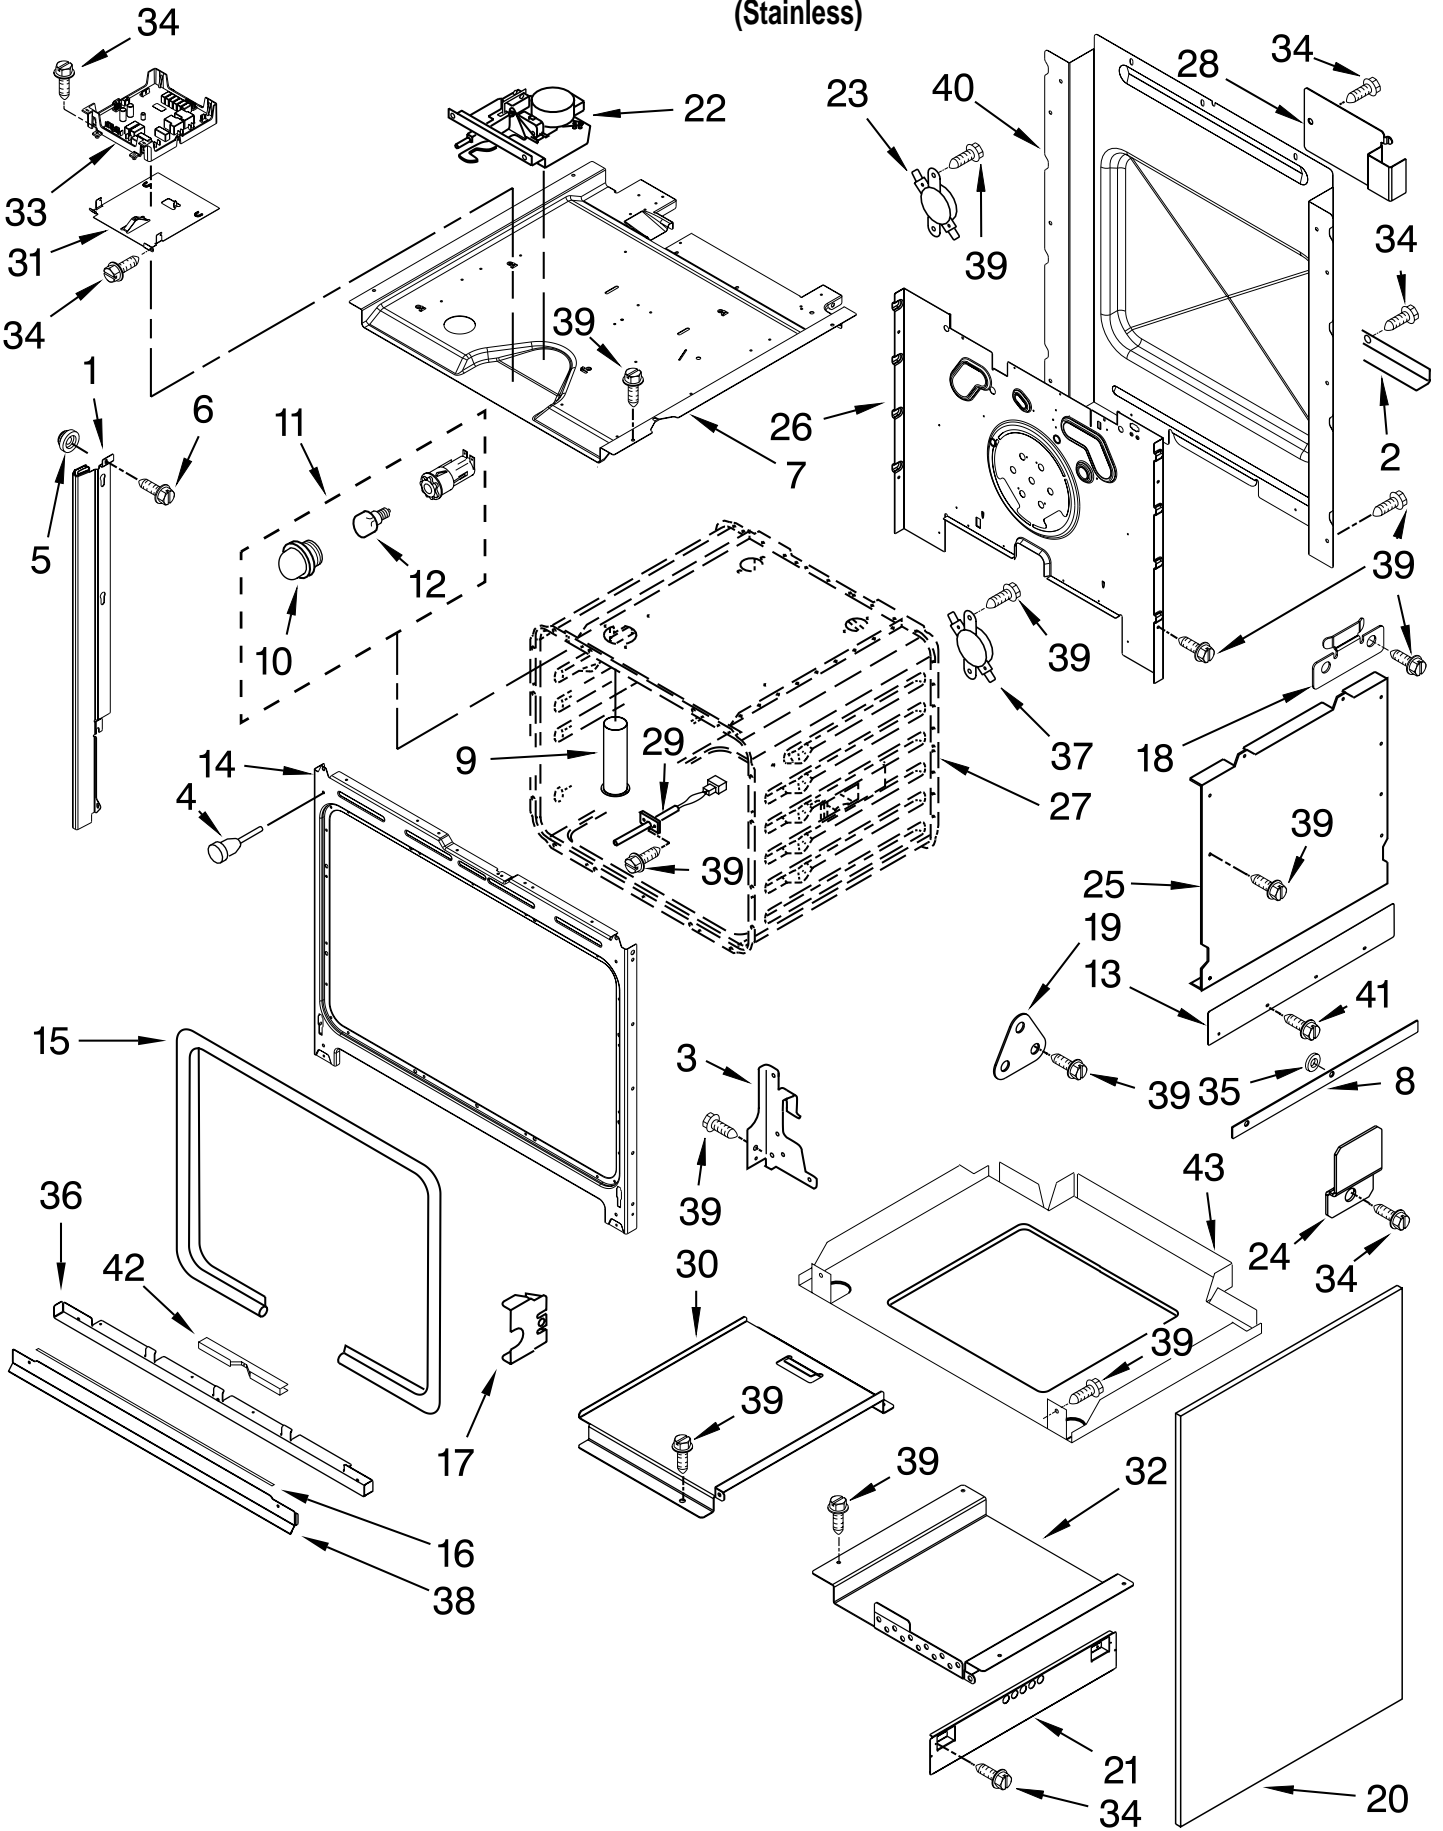

FOR ORDERING INFORMATION REFER TO PARTS PRICE LIST

COOKTOP PARTS

For Models: KGSS907XSP01
(Stainless)

Illus. No.	Part No.	DESCRIPTION	Illus. No.	Part No.	DESCRIPTION	Illus. No.	Part No.	DESCRIPTION
1		Literature Parts	2	W10208808	Burner Box	13	W10109920	Gasket (Tape)
	W10440537	Installation Instructions	3	9761784	Bracket, Mounting	14		Head, Burner
	W10449875	Use & Care Guide	4	W10175850	Cooktop		8286181	LR,RF
		Tech Sheet	5	3196537	Screw		8286182	RR
	W10112145	English	6	1129449	Bushing	15	9759627	Cover,
	W10112146	French	7	3400843	Screw			Cooktop Rear
	9762761	Safe Cooking Tips	8	3368921	Screw	16	9759944	Thermostat (60c)
	9763467	Guide Easy Set	9	9763445	Bracket, Burner	17	9760225BL	Vent, Center
	W10075750	Installer Instructions	10	9756821	Support, Wiring	18	9763436	Cover, Top Rear
			11	W10129030	Screw	19	9763503CB	Kit, Burner Cap
			12	W10338795	Kit, Burner Grate	20	7101P426-60	Screw
						21	3196160	Screw

OVEN PARTS

For Models: KGSS907XSP01
(Stainless)

FOR ORDERING INFORMATION REFER TO PARTS PRICE LIST

OVEN PARTS

For Models: KGSS907XSP01
(Stainless)

Illus. No.	Part No.	DESCRIPTION
1		Trim, Side
	W10140548	Right
	W10140547	Left
2	8053971	Brace, Main Back
3		Hinge Receiver
	4455606	Right
	4455605	Left
4	W10105790	Bumper, Door
5	4448444	Grommet
6	3400832	Screw
7	8303099	Top Chassis
8	9759722	Insulation, Body Side Trim
9	9761666	Tube, Vent
10	W10067870	Lens, Light
11	W10009930	Assembly, Oven Light
12	4452166	Bulb, Light
13	9757732	Shield, Heat
14	W10115831	Frame, Front
15	W10074200	Gasket, Door