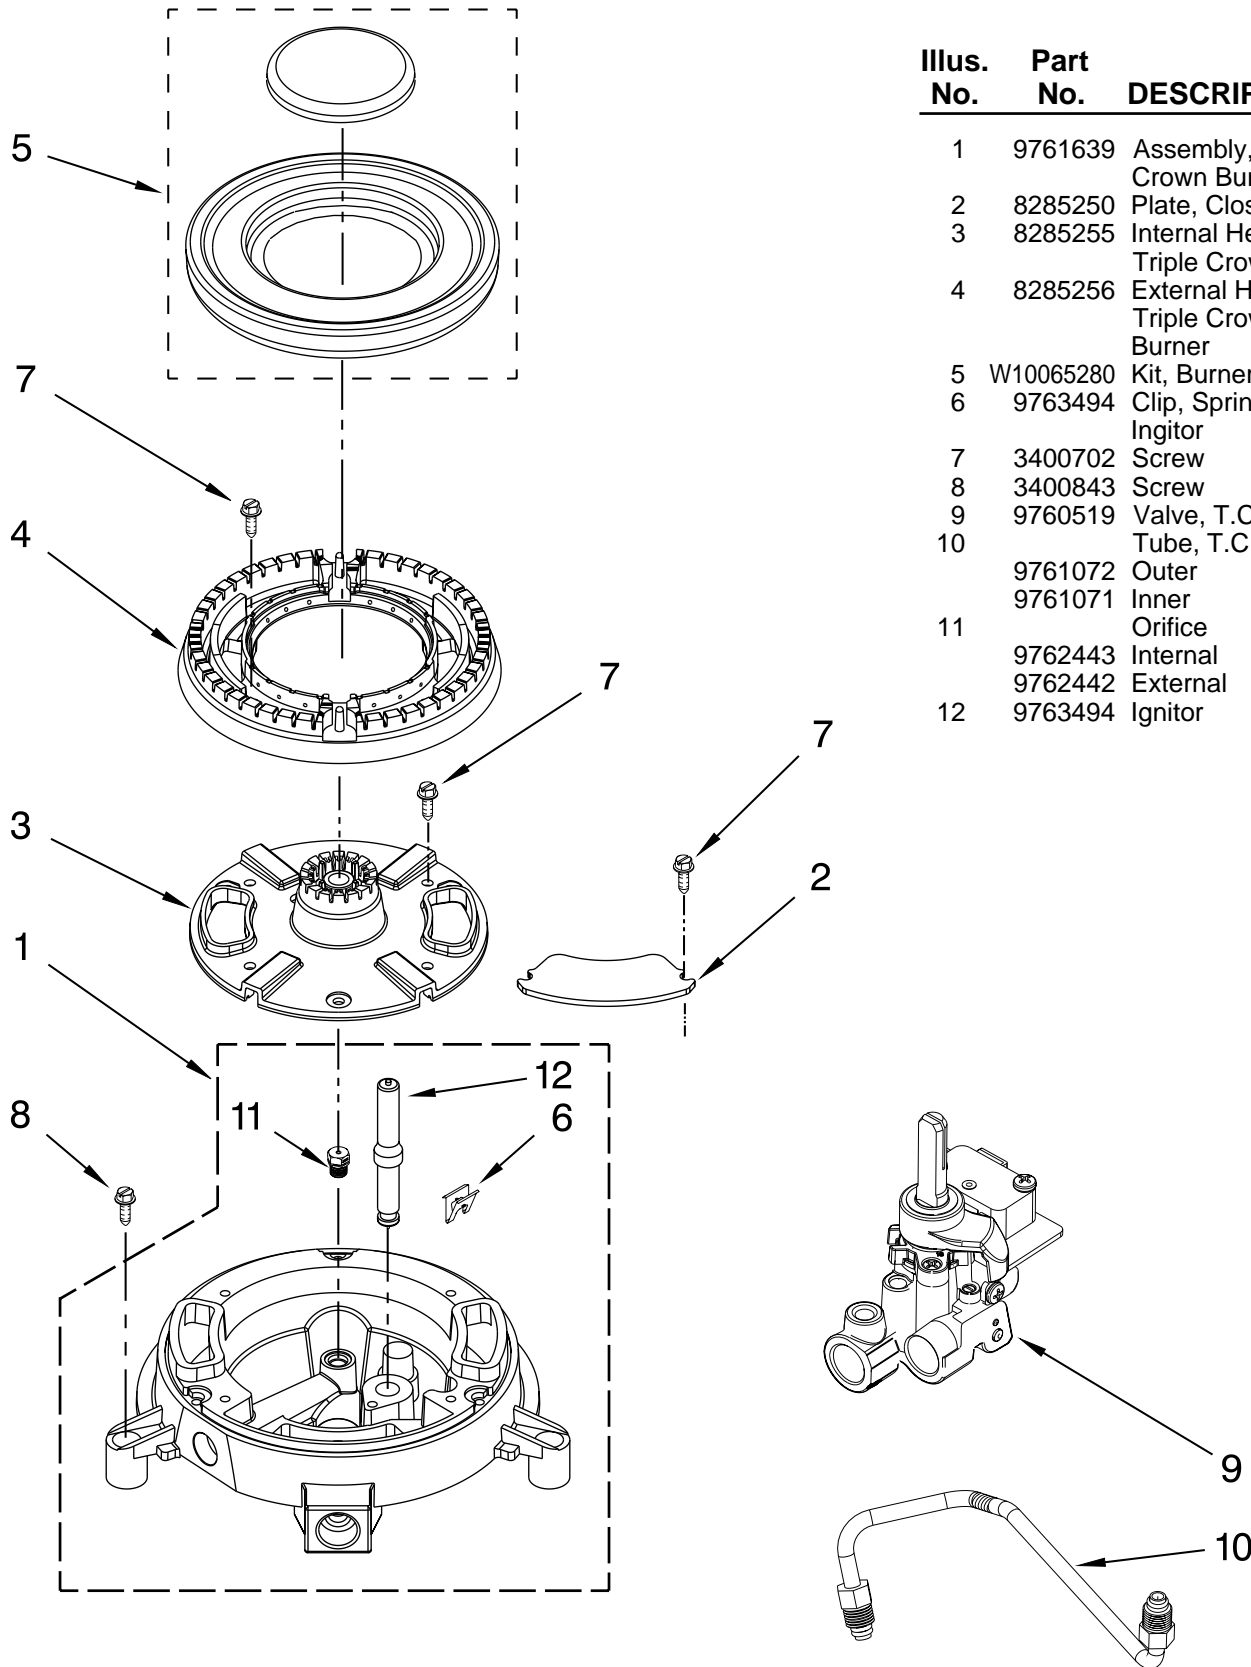

Illus. No.	Part No.	DESCRIPTION
6	9762937	Orifice LR, RF
	9762938	RR
7	4456816	Valve, Burner Small
8	4456817	Valve, Burner Large
9	4453754	Tubing, GDS To Manifold

Illus. No.	Part No.	DESCRIPTION
10	9761648	Tube, Manifold
11	9761641	Manifold
	9761642	TCB
12	3196537	Screw
13	8273062	Screw
14	7101P640-60	Screw

FOR ORDERING INFORMATION REFER TO PARTS PRICE LIST

TRIPLE CROWN BURNER

For Models: KGSS907XSP01

(Stainless)

Illus. No.	Part No.	DESCRIPTION
1	9761639	Assembly, Triple Crown Burner
2	8285250	Plate, Closure
3	8285255	Internal Head, Triple Crown
4	8285256	External Head, Triple Crown Burner
5	W10065280	Kit, Burner Cap
6	9763494	Clip, Spring Ignitor
7	3400702	Screw
8	3400843	Screw
9	9760519	Valve, T.C.B. Tube, T.C.B. Gas
10	9761072	Outer Orifice
11	9761071	Inner Orifice
12	9762443	Internal Ignitor
	9762442	External Ignitor
	9763494	Ignitor