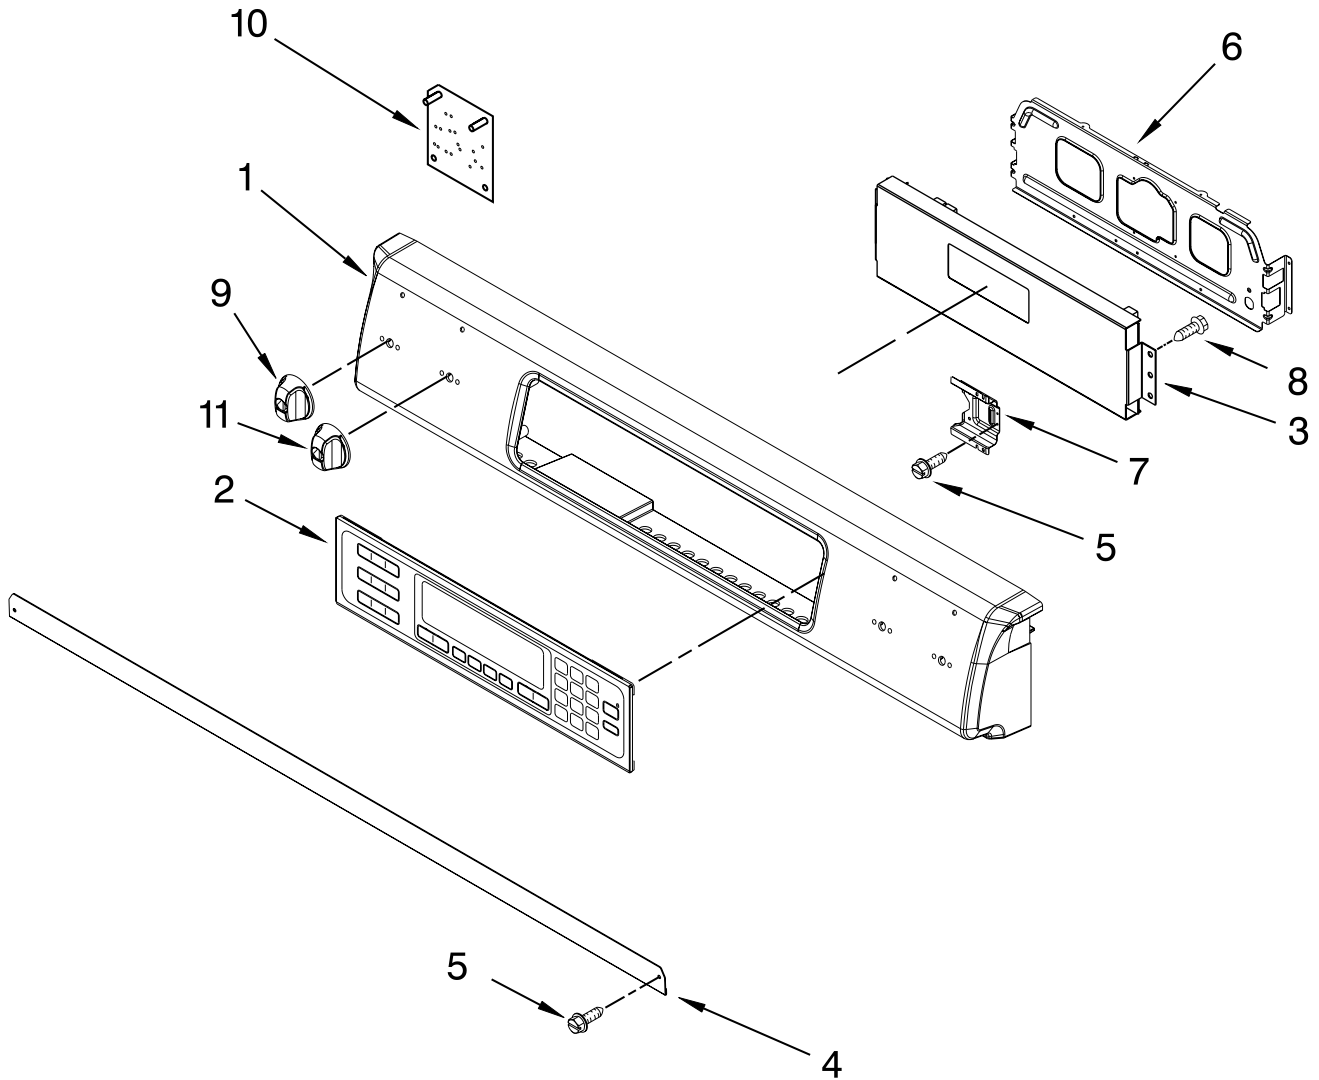

CONTROL PANEL PARTS

For Models: KGSS907XSP01

(Stainless)

Illus. No.	Part No.	DESCRIPTION
1	W10156273	Control Panel
2	9761566	Switch, Membrane
3	9762794	Control, Interface
4	W10105370	Shield, Console
5	3196537	Screw
6	9757409	Support, Gas Valve
7	9761745	Bracket, Touchsensor
8	9780271	Screw
9	W10246105	Knob, Single
10	9758080	Module, Spark
11	W10246104	Knob, Dual

FOR ORDERING INFORMATION REFER TO PARTS PRICE LIST