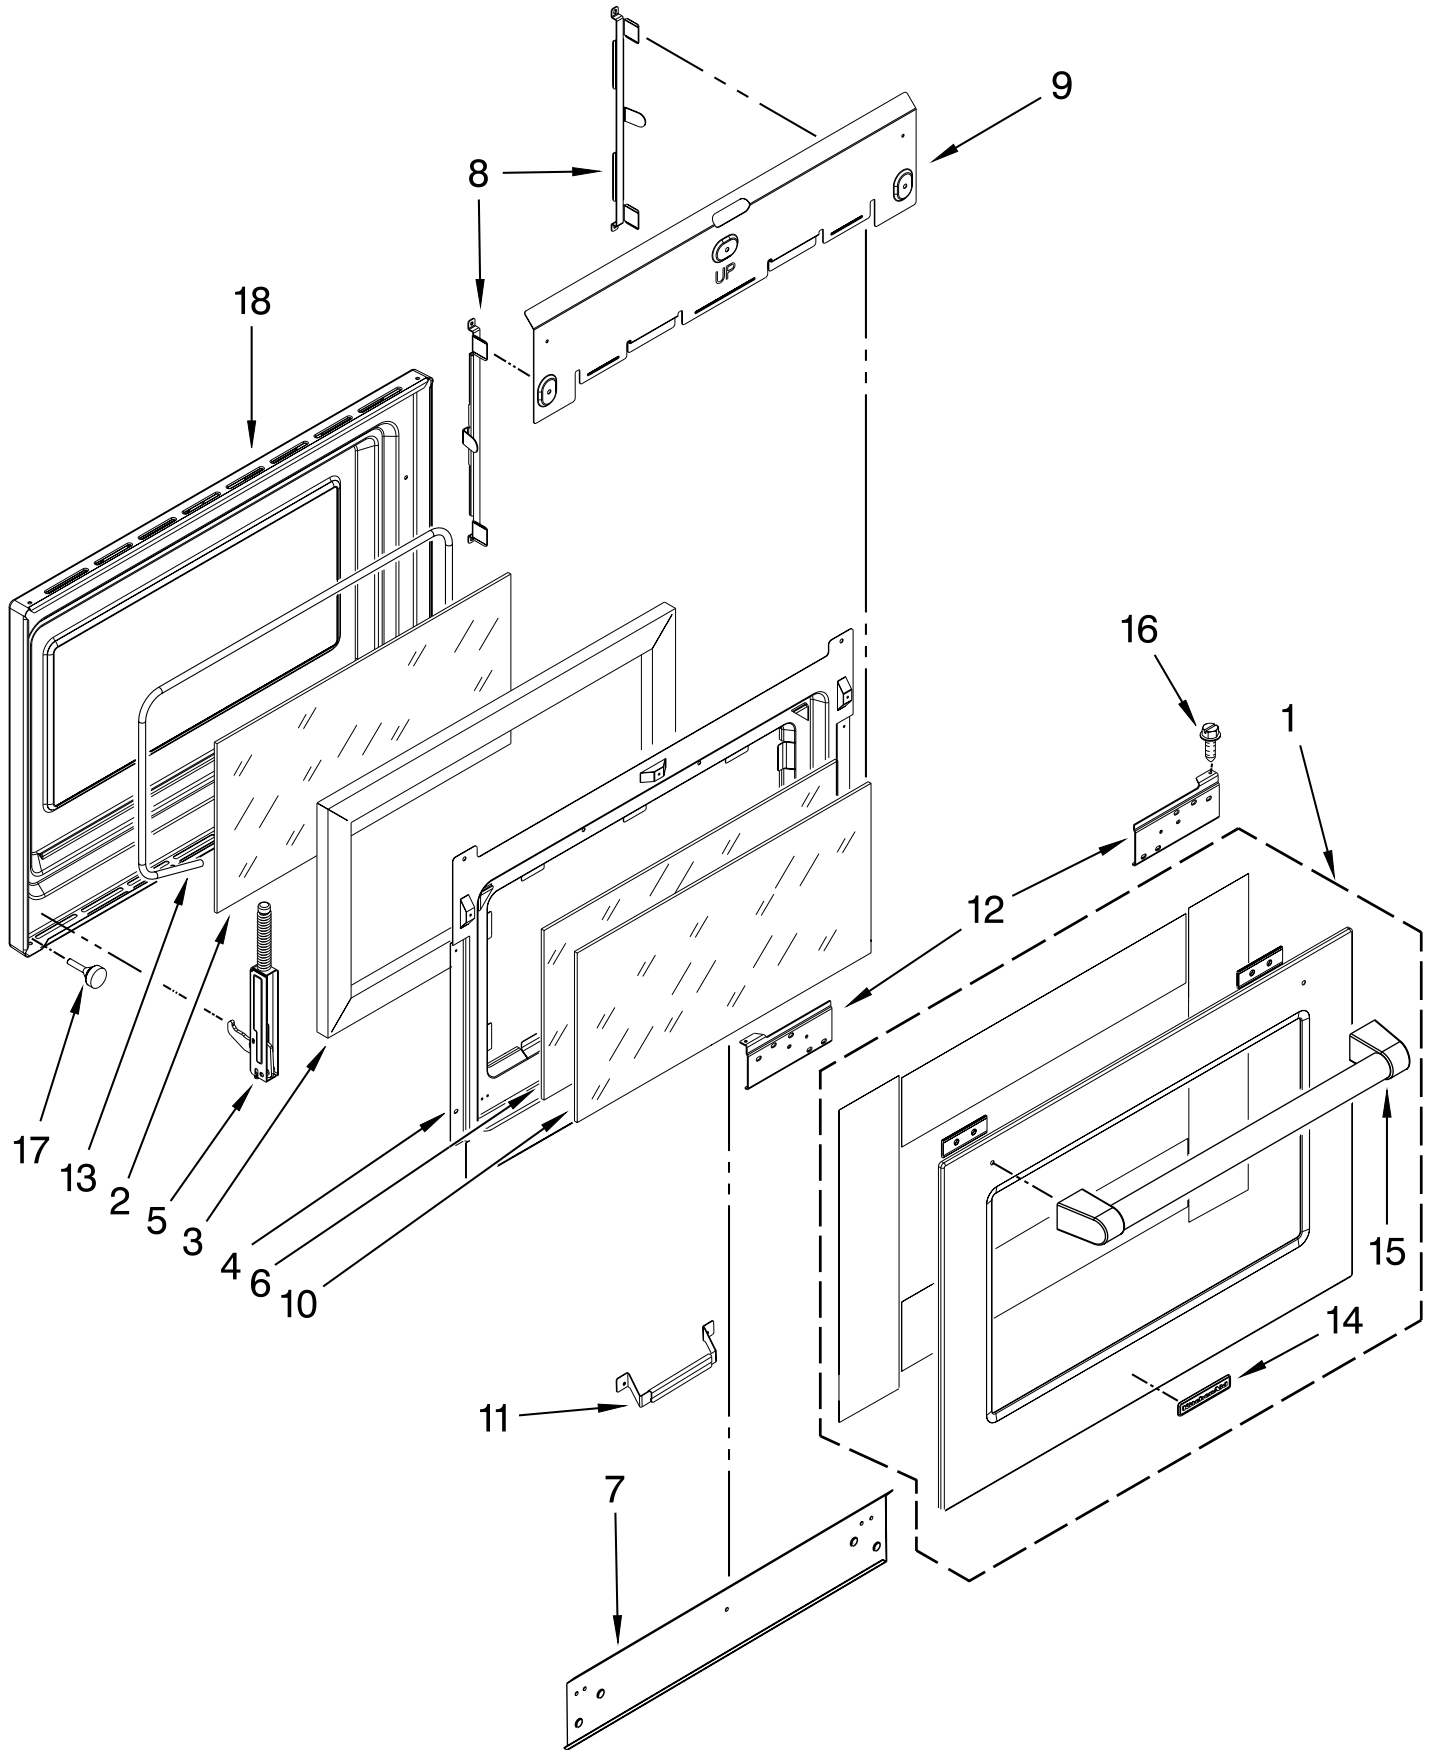

DOOR PARTS

For Models: KGSS907XSP01
(Stainless)

FOR ORDERING INFORMATION REFER TO PARTS PRICE LIST

DOOR PARTS

For Models: KGSS907XSP01
(Stainless)

Illus. No.	Part No.	DESCRIPTION
1	W10246115	Assembly, Outer Door
2	9757706	Glass, Inner
3	4451722	Insulation, Door
4	4457132	Retainer, Glass
5		Hinge, Oven Door
	9760579	Right
	9760580	Left
6	9759225	Glass, Inner
7	4457114	Shield, Heat Bottom
8	9759229	Bracket, Glass Side
9	4457104	Shield, Heat Top
10	9759225	Glass, Inner Door
11	9759230	Bracket, Central
12		Bracket, Handle
	W10246114	Right
	W10246113	Left
13	8522415	Seal, Window
14	W10320959	Nameplate
15	W10246102	Handle, Door
16	7101P068-60	Screw
17	4448520	Bumper, Door
18	W10277749	Panel, Door