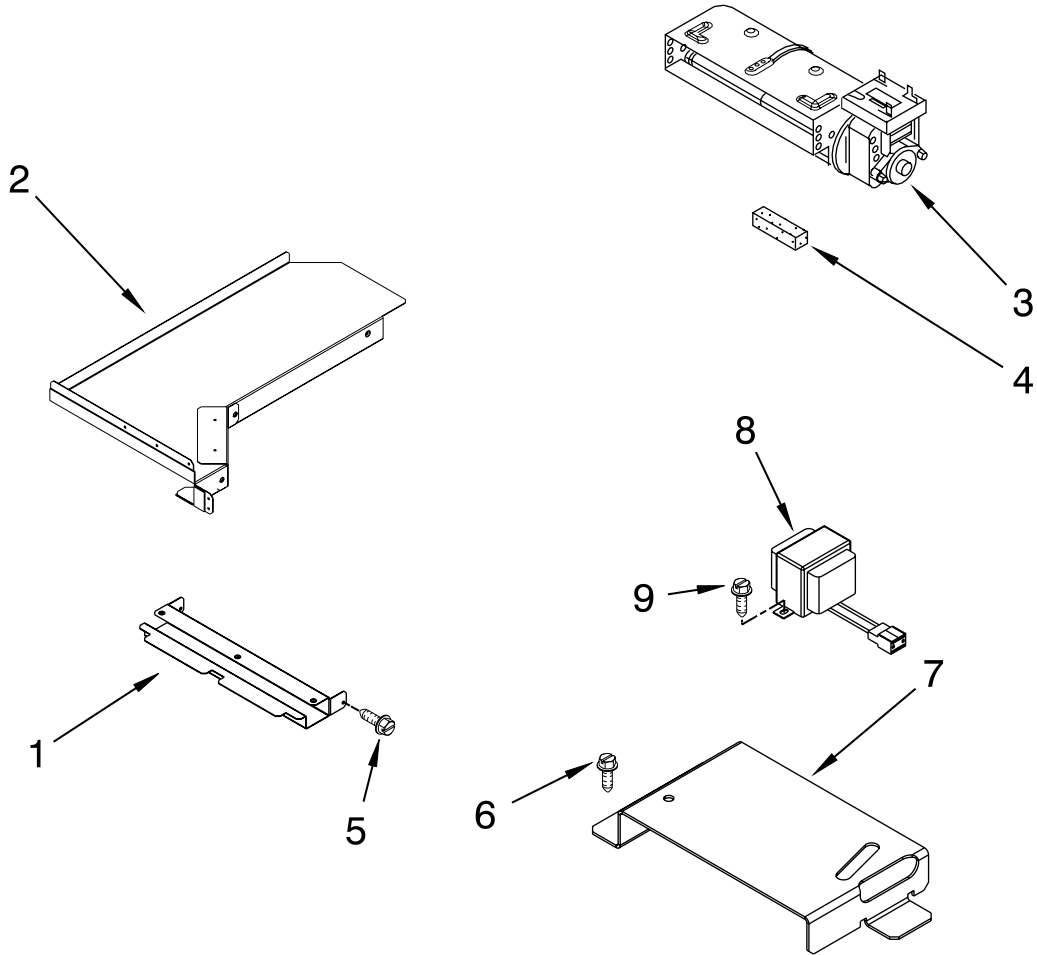

Illus. No.	Part No.	DESCRIPTION
------------	----------	-------------

12	W10164169	Panel, Drawer
13	W10246103	Front, Drawer
14	W10246102	Handle, Drawer
15	3196537	Screw
16	8274149	Thermistor
17	W10207401	Element, Warming
18	7101P426-60	Screw
19	9758676	Support, Element

FOR ORDERING INFORMATION REFER TO PARTS PRICE LIST

TOP VENTING PARTS

For Models: KGSS907XSP01

(Stainless)

Illus. No.	Part No.	DESCRIPTION
1	W10203758	Front, Air Duct
2	W10068590	Top, Air Duct
	W10068600	Right
		Left
3	9759320	Blower
4	4451758	Block, Foam
5	4449040	Screw
6	7101P426-60	Screw
7	9757829	Bracket, Transformer
8	W10111628	Transformer
9	3196537	Screw