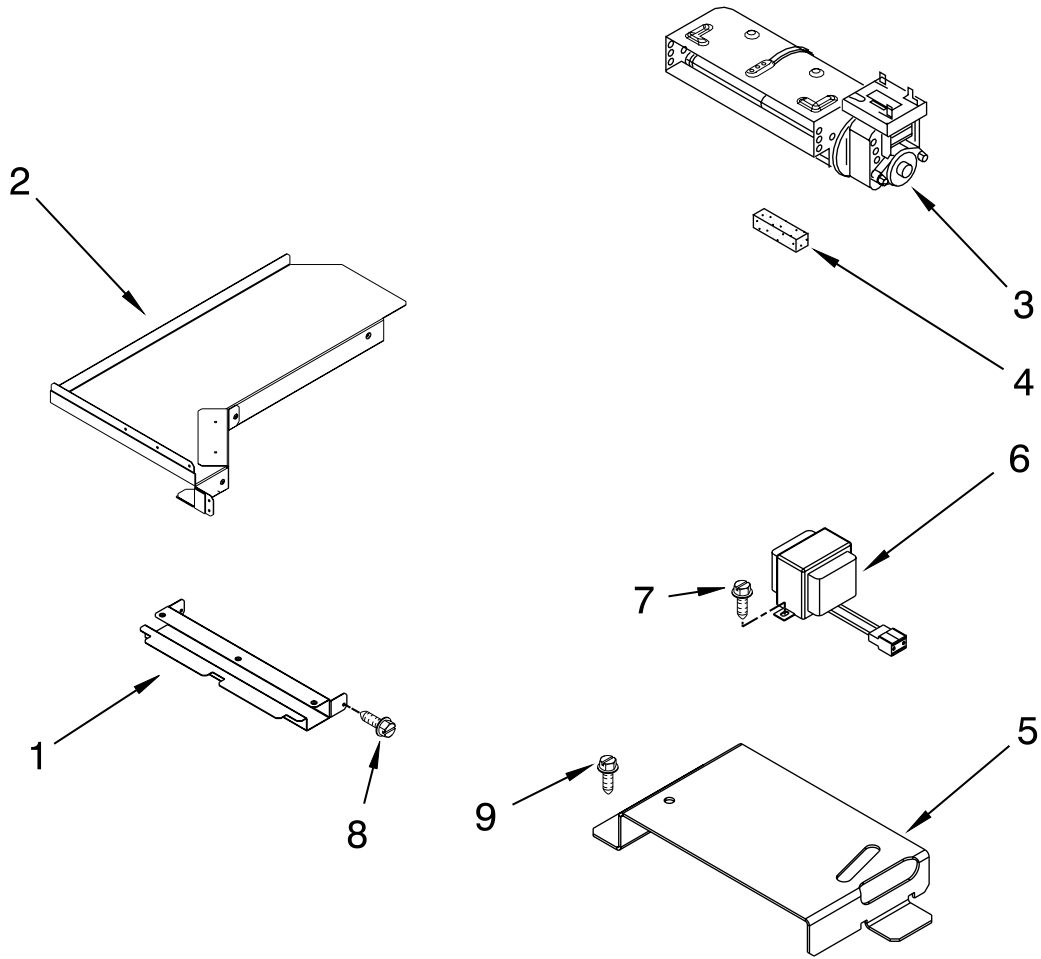

TOP VENTING PARTS

For Models: KGSK901SSS03
(Stainless)

Illus. No.	Part No.	DESCRIPTION
1	W10203758	Front, Air Duct
2	W10068590	Top, Air Duct
	W10068590	Right
	W10068600	Left
3	9759320	Blower
4	4451758	Block, Foam
5	9757829	Bracket, Transformer
6	W10111628	Transformer
7	3196537	Screw
8	4449040	Screw
9	7101P426-60	Screw

FOR ORDERING INFORMATION REFER TO PARTS PRICE LIST