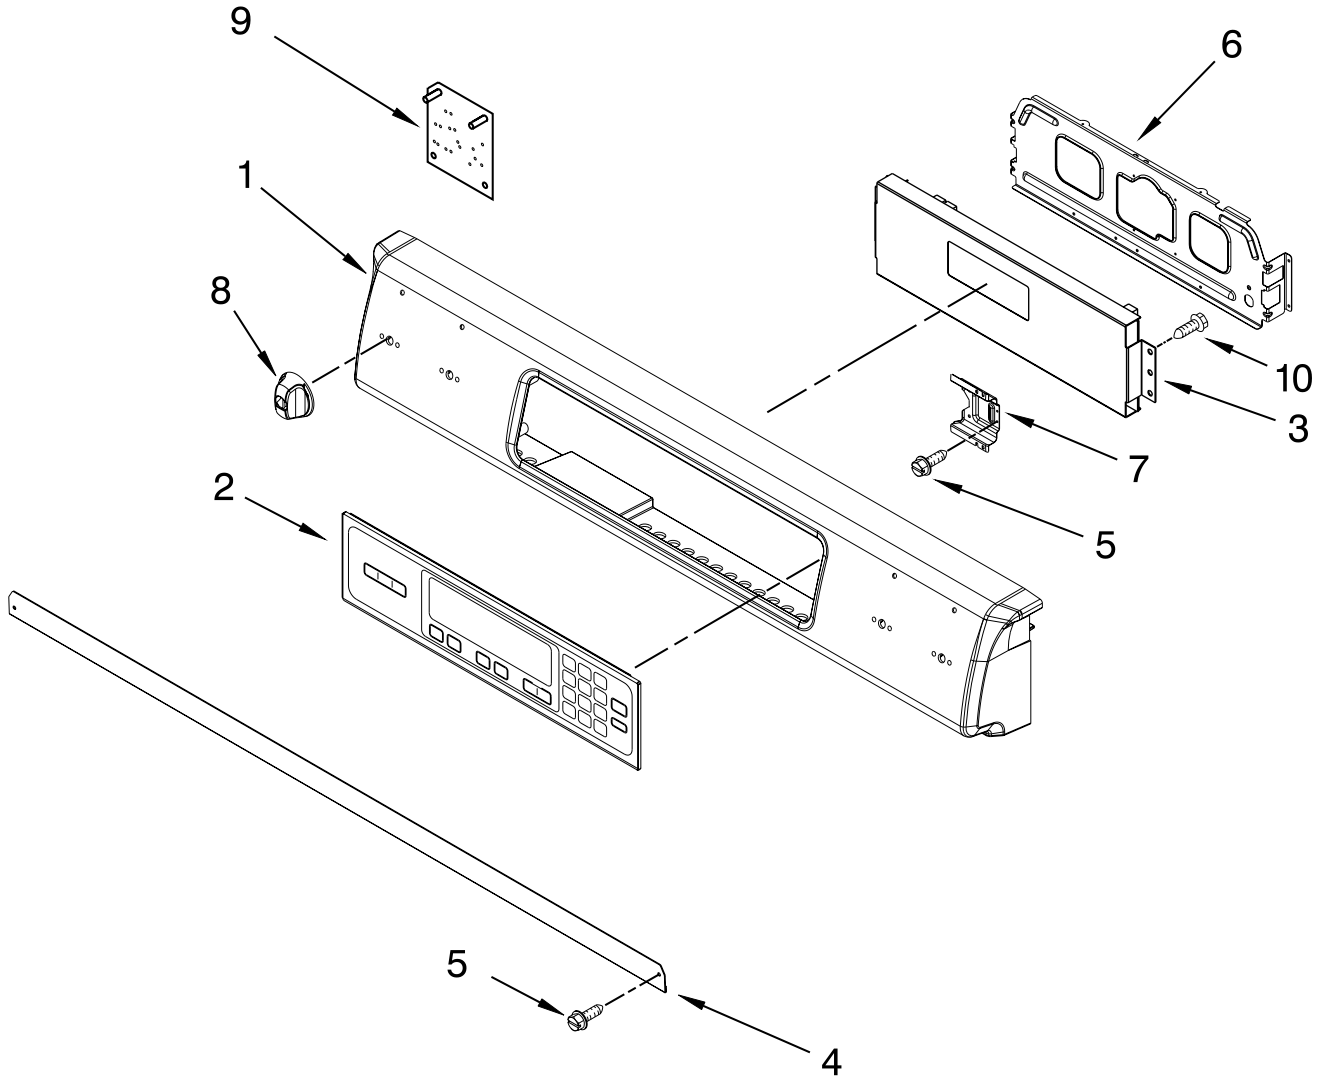

CONTROL PANEL PARTS

For Models: KGSK901SSS03
(Stainless)

Illus. No.	Part No.	DESCRIPTION
1	W10156273	Control Panel
2	9761565	Switch, Membrane
3	9762793	Control, Interface
4	W10105370	Shield, Console
5	3196537	Screw
6	9757409	Support, Gas Valve
7	9761745	Bracket, Touchsensor
8	W10156265	Knob, Burner
9	9758080	Module, Spark
10	9780271	Screw

FOR ORDERING INFORMATION REFER TO PARTS PRICE LIST