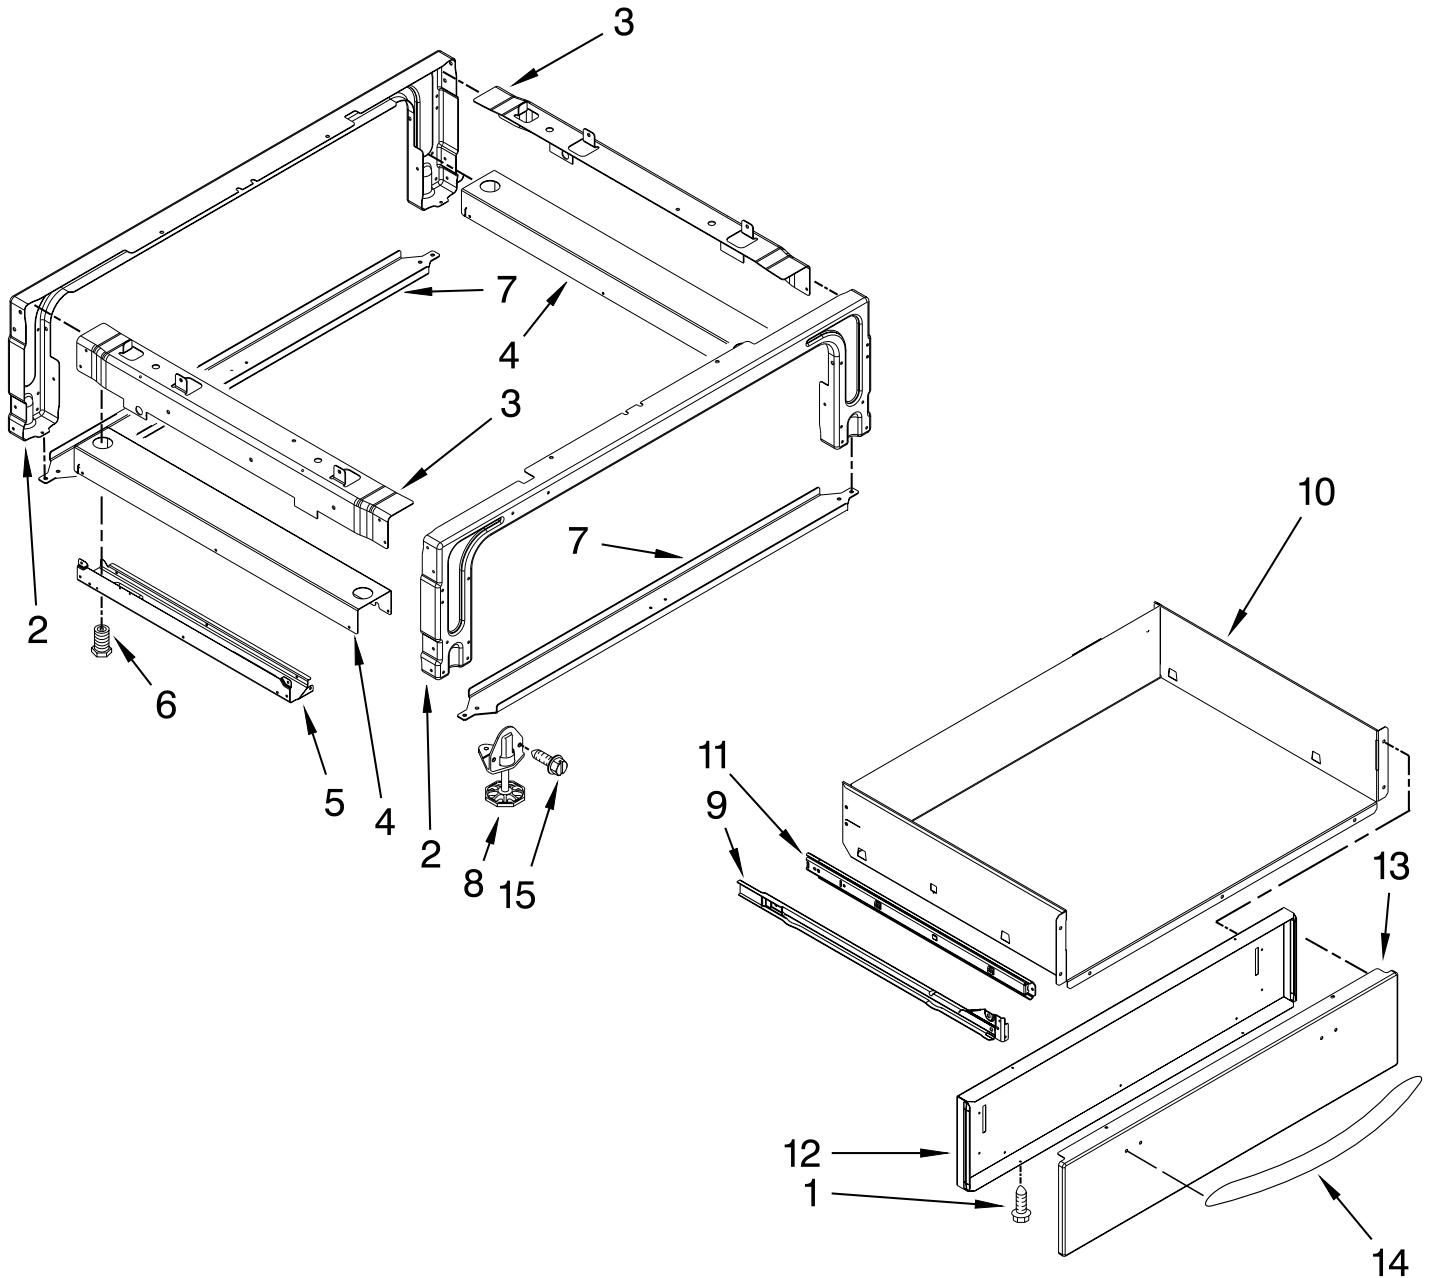

FOR ORDERING INFORMATION REFER TO PARTS PRICE LIST

DOOR PARTS

For Models: KGSK901SSS03
(Stainless)

Illus. No.	Part No.	DESCRIPTION
1	W10140551	Panel, Door
2	9757706	Glass, Inner
3	4451722	Insulation, Door
4	4457132	Retainer, Glass
5		Hinge, Oven Door
	9760579	Right
	9760574	Left
6	9759225	Glass, Inner
7	4457114	Shield, Heat Bottom
8	9759229	Bracket, Glass Side
9	4457104	Shield, Heat Top
10	9759225	Glass, Inner Door
11	9759230	Bracket, Central
12		Bracket, Handle
	W10246114	Right
	W10246113	Left
13	8522415	Seal, Window
14	W10155557	Assembly, Door Kit
15	W10448670	Handle, Door
16	3196184	Screw
17	4448520	Bumper, Door
18	W10243391	Badge

DRAWER PARTS

For Models: KGSK901SSS03
(Stainless)

Illus. No.	Part No.	DESCRIPTION
1	W10162096	Screw
2	9763501BL	Support, Front & Rear
3		Brace, Drawer
	4453720	Right
	4453721	Left
4	9759965	Bracket, Base Side

Illus. No.	Part No.	DESCRIPTION
5		Side, Base
	9759953	Right
	9759954	Left
6	W10058460	Foot
7	9759943	Brace, Base Front
8	3196037	Foot Assembly
9		Rail, Storage
	9756836	Right
	9756838	Left

Illus. No.	Part No.	DESCRIPTION
10	9757806	Drawer
11		Guide, Roller
		Includes Roller
	9756841	Right
	9756842	Left
12	9760592	Panel, Drawer
13	W10203763	Front, Drawer
14	W10292374	Handle, Drawer
15	3196537	Screw