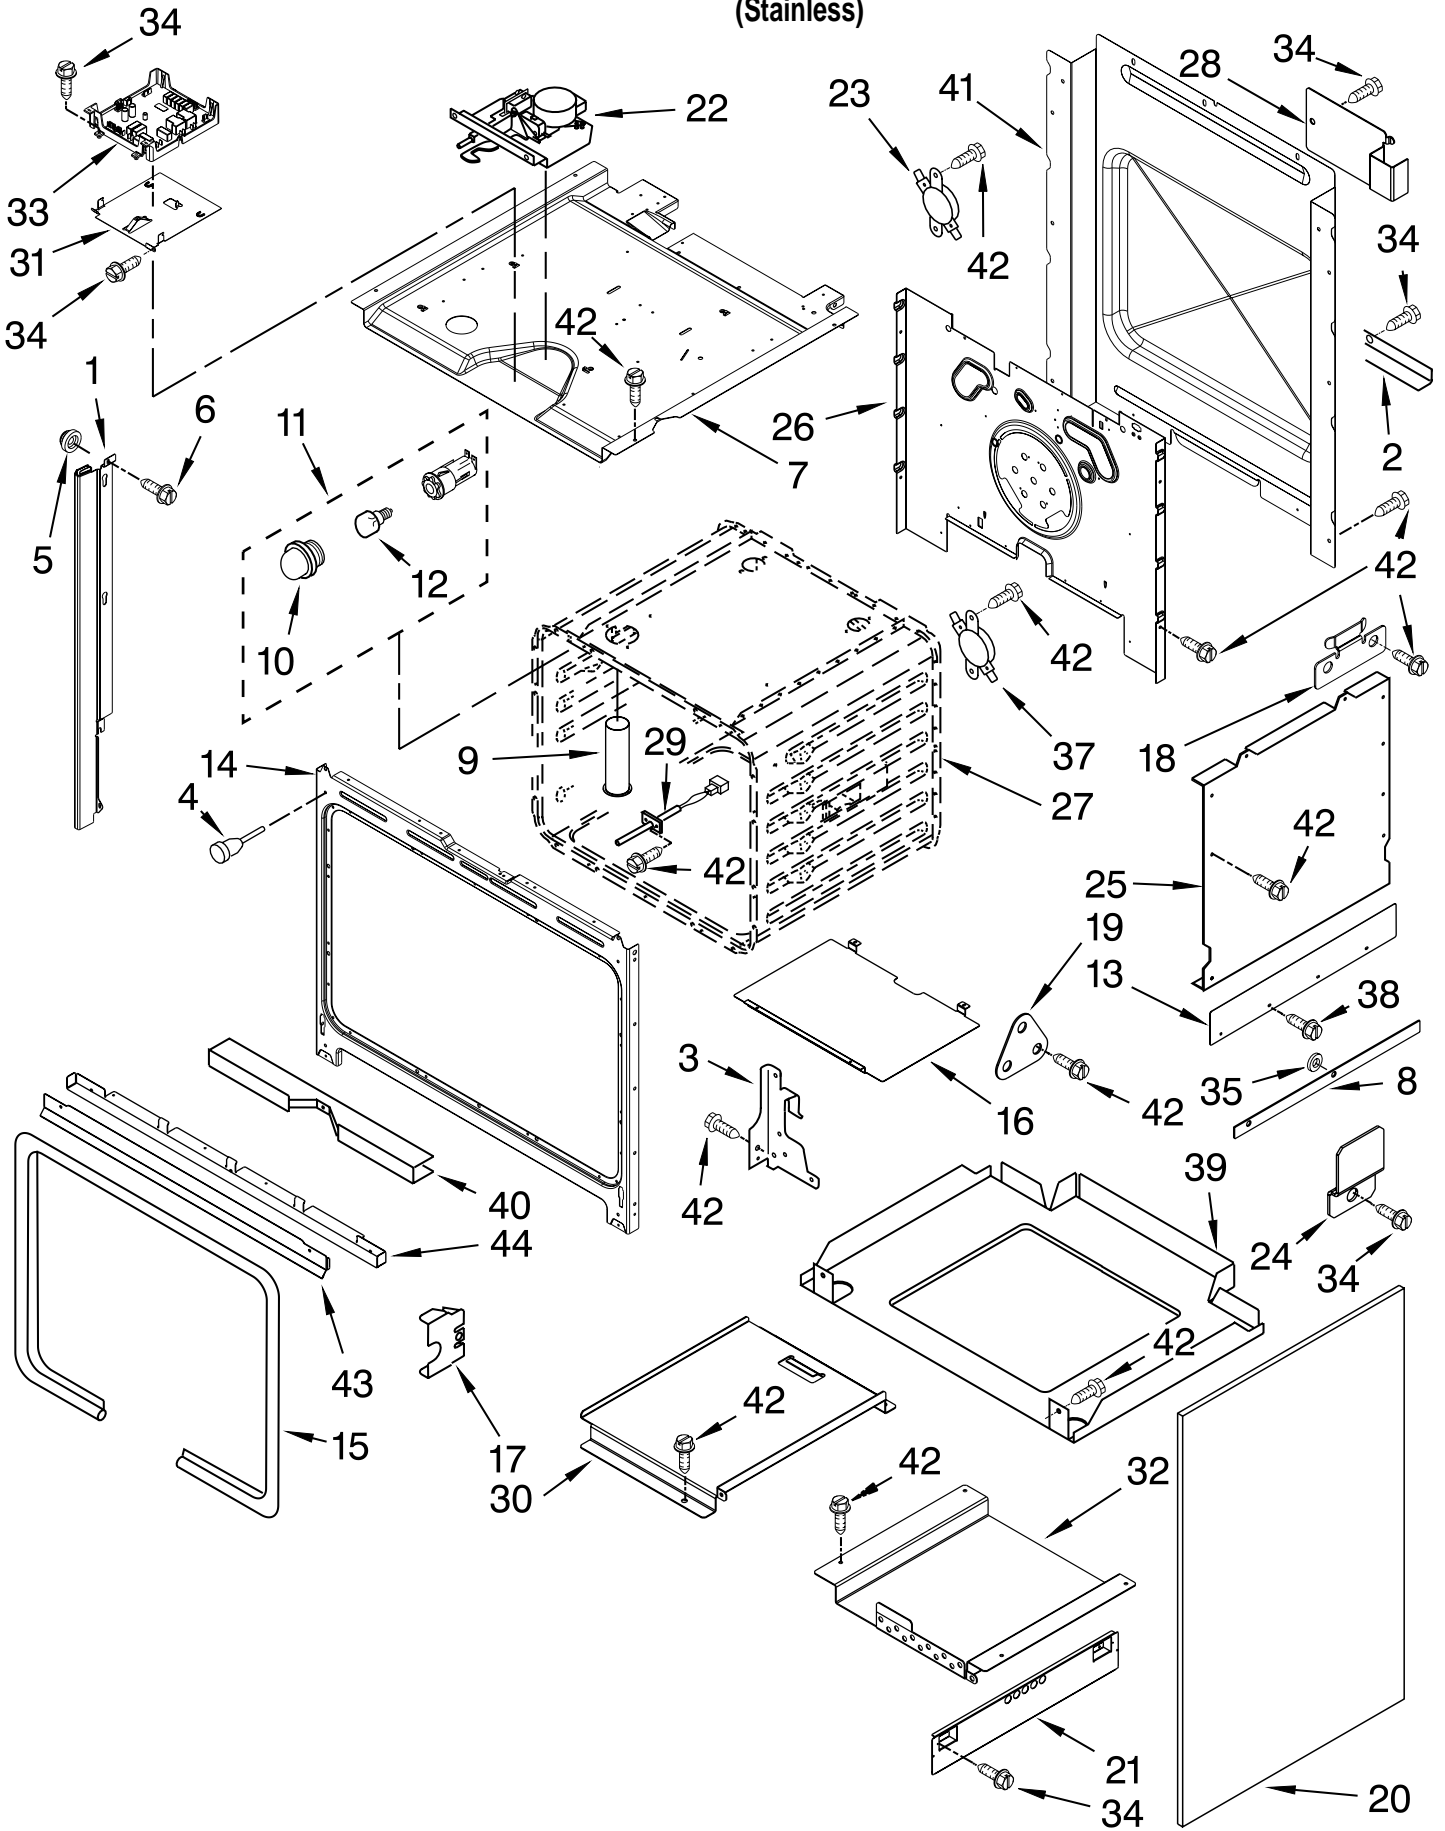

FOR ORDERING INFORMATION REFER TO PARTS PRICE LIST

COOKTOP PARTS

For Models: KGSK901SSS03
(Stainless)

Illus.	Part	
No.	No.	DESCRIPTION
1		Literature Parts
	W10440537	Installation Instructions
	W10449875	Use & Care Guide
	W10221015	Tech Sheet
		Safe Cooking Tips
	9762761	English
	W10065852	French
	9763467	Guide Easy Set
2	W10208808	Burner Box
3	9761784	Bracket, Mounting
4	W10175854	Cooktop
5	3196537	Screw
6	3400843	Screw
7	9763445	Bracket, Burner
8	9756821	Support, Wiring
9	W10338776	Kit, Burner Grate
10	W10109920	Gasket (Tape)
11	9759944	Thermostat
12	9760225BL	Vent, Center
13	9763502CB	Cap, Burner
14	7101P426-60	Screw
15	3196160	Screw
16	9759627	Cover, Cooktop Rear
17	9763436	Cover, Top Rear
18		Head, Burner
	8286181	LR,RF (Auxi)
	8286182	RR (Rapide)
	9762553	LF (Turbo)
19	3368921	Screw

OVEN PARTS

For Models: KGSK901SSS03
(Stainless)

FOR ORDERING INFORMATION REFER TO PARTS PRICE LIST

OVEN PARTS

For Models: KGSK901SSS03
(Stainless)

Illus. No.	Part No.	DESCRIPTION
1		Trim, Side
	W10140548	Right
	W10140547	Left
2	8053971	Brace, Main Back
3		Hinge Receiver
	4455606	Right
	4455605	Left
4	W10105790	Bumper, Door
5	4448444	Grommet
6	3400832	Screw
7	8303099	Top Chassis
8	9759722	Insulation, Body Side Trim
9	9761666	Tube, Vent
10	W10067870	Lens, Light
11	W10009930	Assembly, Oven Light
12	4452166	Bulb, Light
13	9757732	Shield, Heat
14	W10115831	Frame, Front
15	W10074200	Gasket, Door

Illus. No.	Part No.	DESCRIPTION
16	9757070	Plate, Relectance
17	4452152	Bracket, Mounting
18	9757685	Guide, Side Panel
19	9757461	Bracket, Side Panel
20	W10281880	Oven, Side Panel
21	9757811	Brace, Side Panel
22	W10195934	Latch, Motorized
23	9757807	Thermostat
24	9759890	Clip, Side Panel
25	4455641	Side, Chassis
26	9759762	Back, Chassis
27		Liner, Oven (Not serviceable)
28	9759945	Standoff, Rear
29	W10131825	Sensor
30	9756454	Bracket, GOC
31	9760223	Slide, DSI
32	W10083460	Slide, GOC
33	9762774	Central, Appliance
34	3196537	Screw
35	9760481	Washer, Insulation