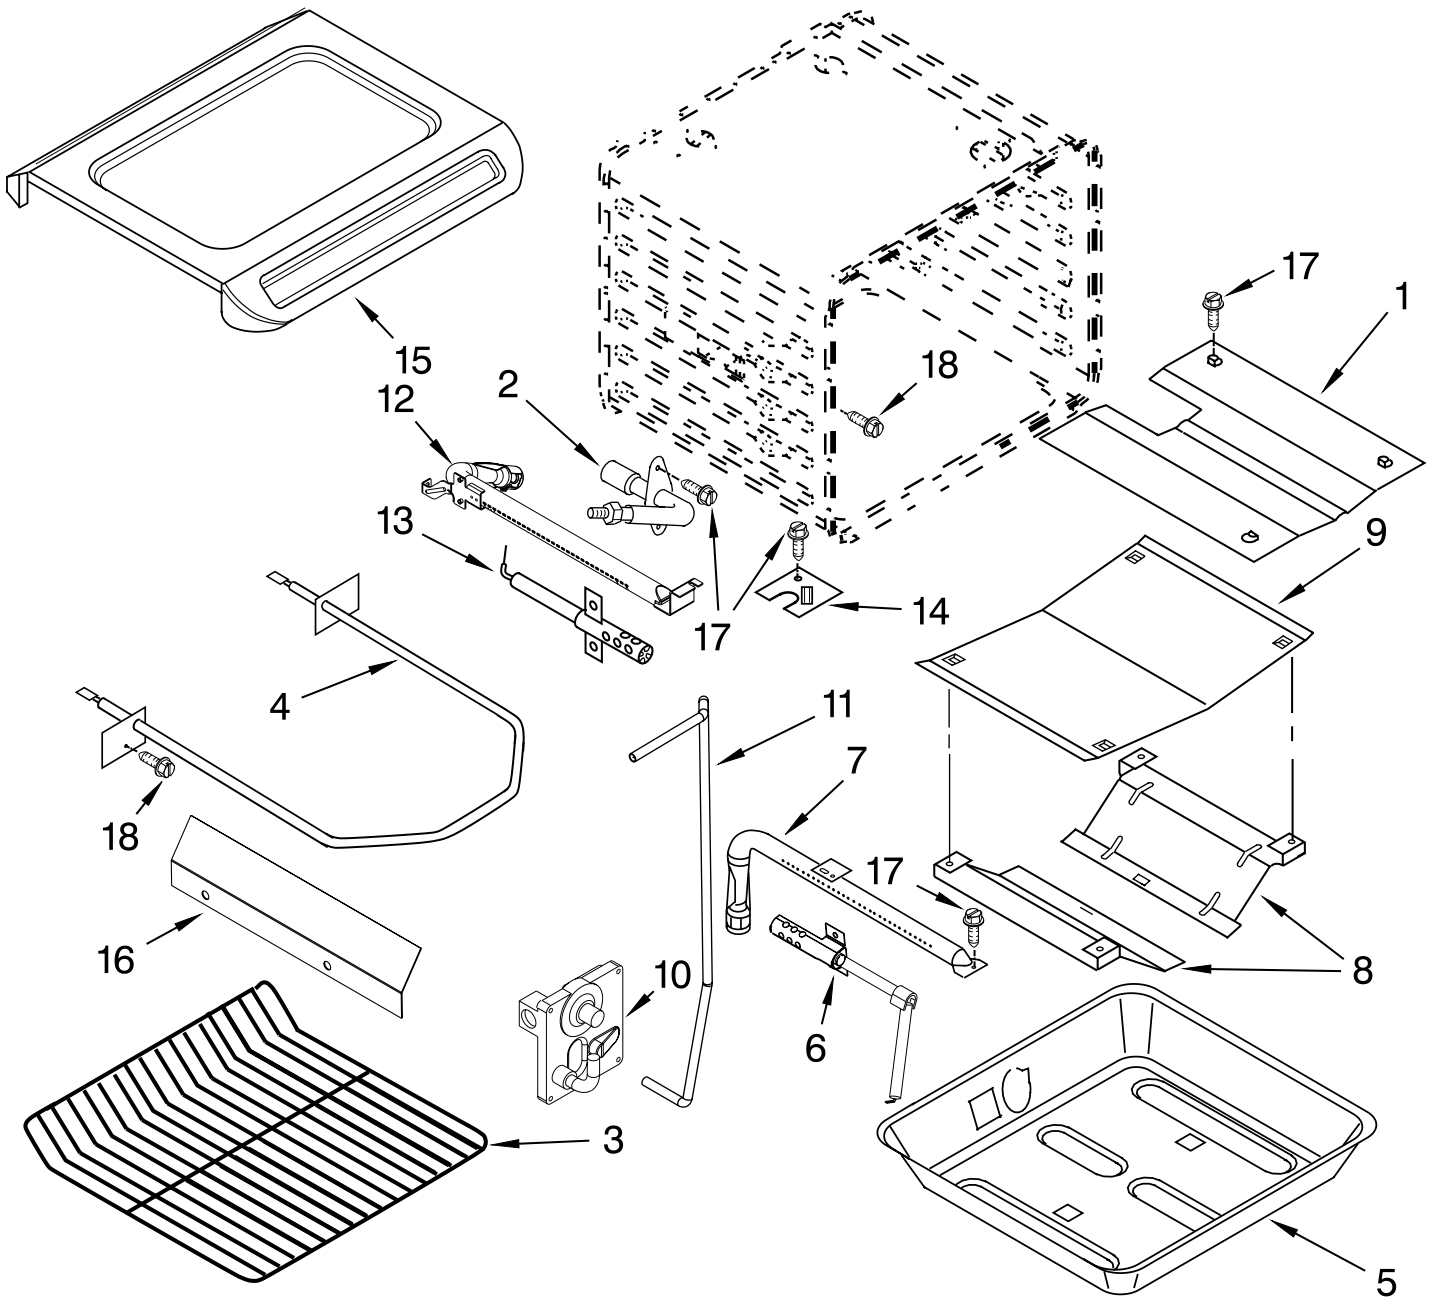

INTERNAL OVEN PARTS

For Models: KGSK901SSS03
(Stainless)

Illus. No.	Part No.	DESCRIPTION
1	9752980	Shield, Flame
2	9757779	Fitting, Broiler
3	W10179152	Rack, Oven
4	W10207402	Element, Broil
5	W10145744	Pan Support, Bake
6	9760229	Electrode, Bake
7	9760228	Burner, Bake Log

Illus. No.	Part No.	DESCRIPTION
8	9752737	Shield, Oven
9	4453984	Shield, Bake Flame
	3196176	Screw
10	9763716	Valve, Assemble
11	9756831	Tube, Broil
12	W10111219	Burner, Broil

Illus. No.	Part No.	DESCRIPTION
13	8054129	Ignitor, Broil
14	4454009	Cover, Ignitor
15	W10272546	Pan, Oven Bottom
16	W10153101	Diverter, Air
17	3196176	Screw
18	4449154	Screw

FOR ORDERING INFORMATION REFER TO PARTS PRICE LIST