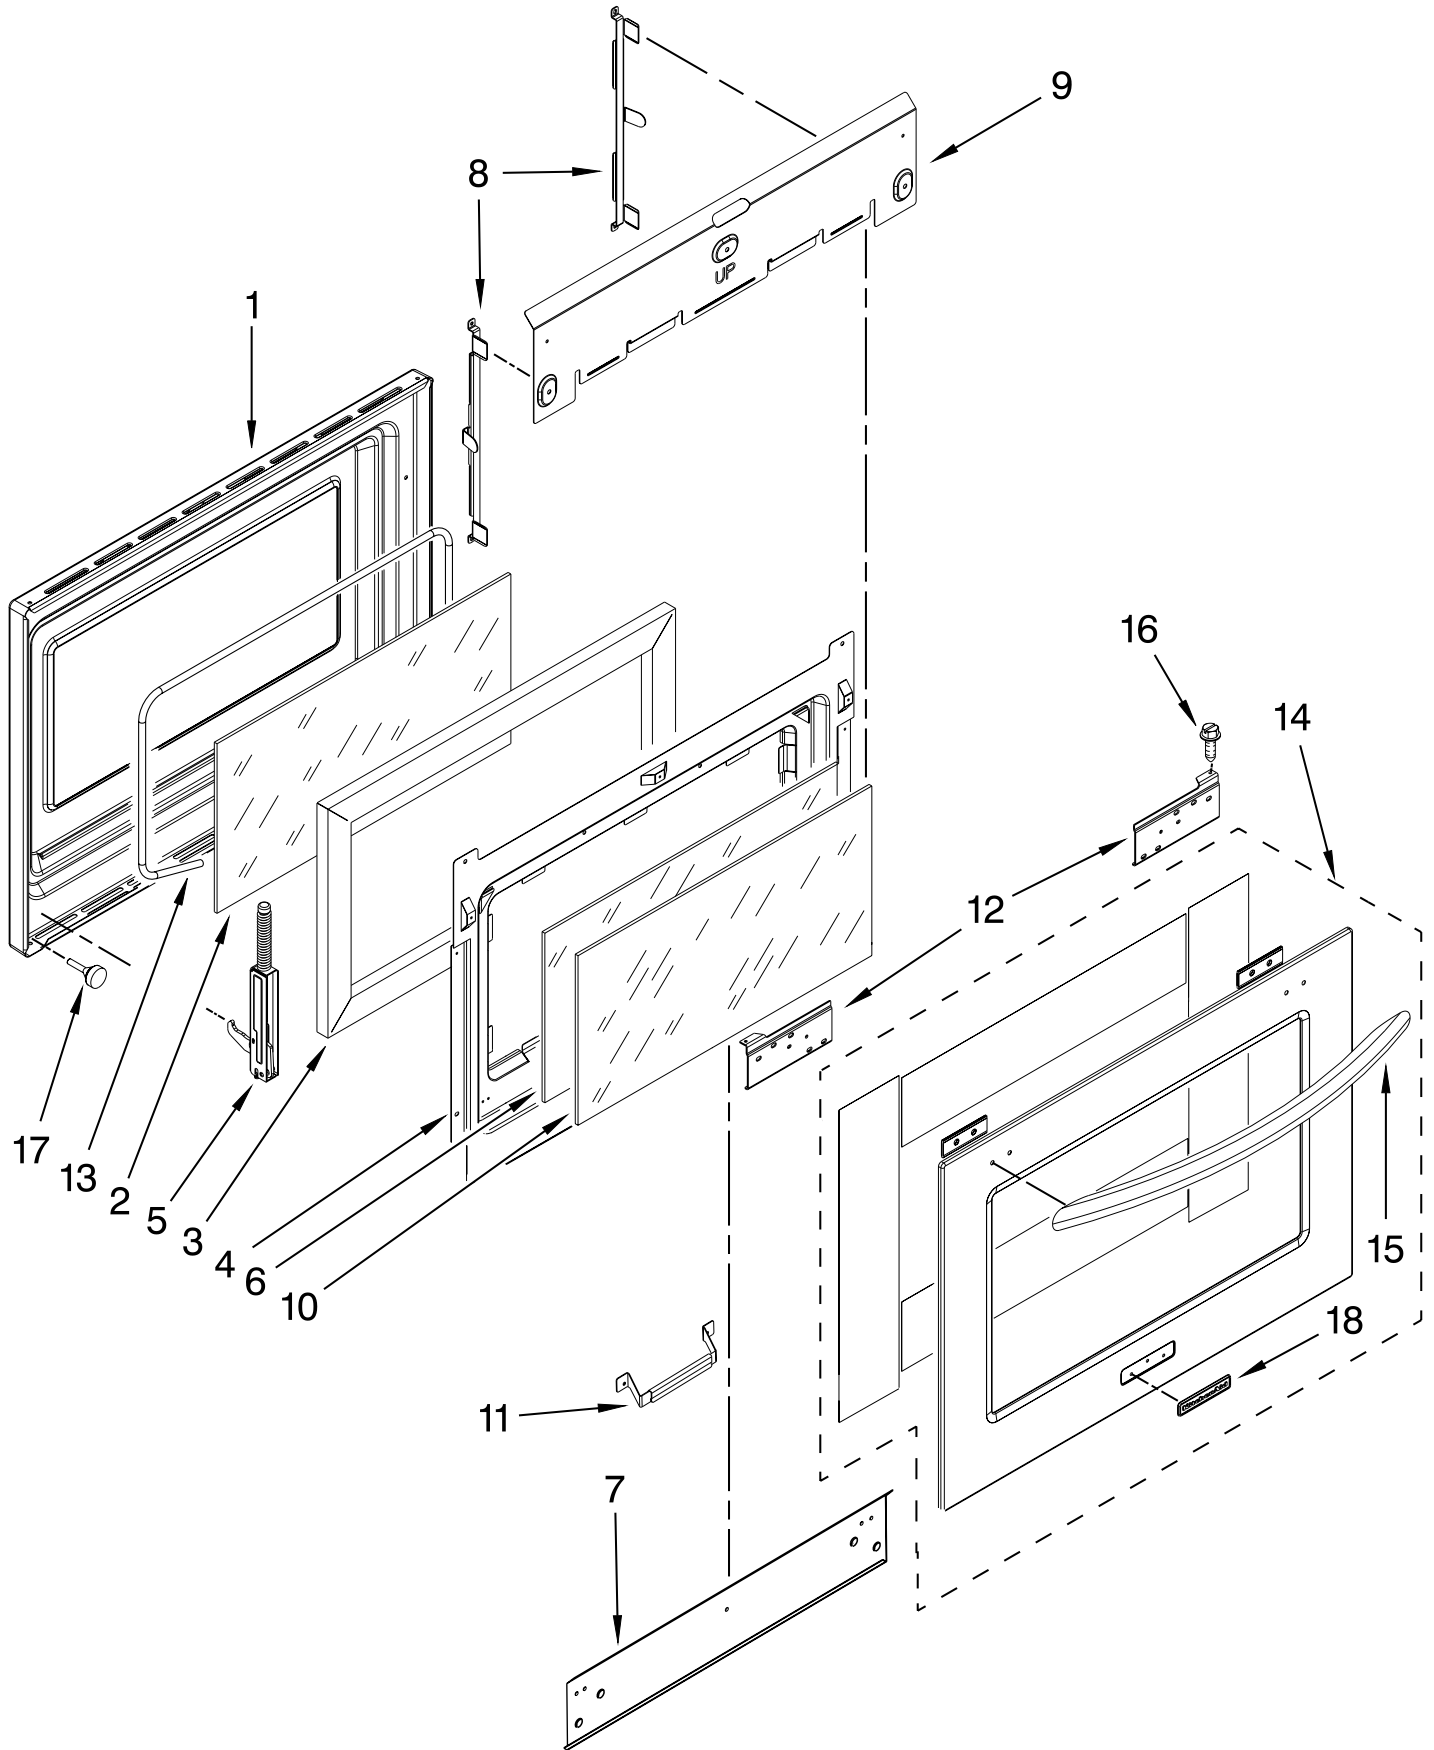

DOOR PARTS

For Models: KGSK901SSS03
(Stainless)

FOR ORDERING INFORMATION REFER TO PARTS PRICE LIST

DOOR PARTS

For Models: KGSK901SSS03
(Stainless)

Illus. No.	Part No.	DESCRIPTION
1	W10140551	Panel, Door
2	9757706	Glass, Inner
3	4451722	Insulation, Door
4	4457132	Retainer, Glass
5		Hinge, Oven Door
	9760579	Right
	9760574	Left
6	9759225	Glass, Inner
7	4457114	Shield, Heat Bottom
8	9759229	Bracket, Glass Side
9	4457104	Shield, Heat Top
10	9759225	Glass, Inner Door
11	9759230	Bracket, Central
12		Bracket, Handle
	W10246114	Right
	W10246113	Left
13	8522415	Seal, Window
14	W10155557	Assembly, Door Kit
15	W10448670	Handle, Door
16	3196184	Screw
17	4448520	Bumper, Door
18	W10243391	Badge