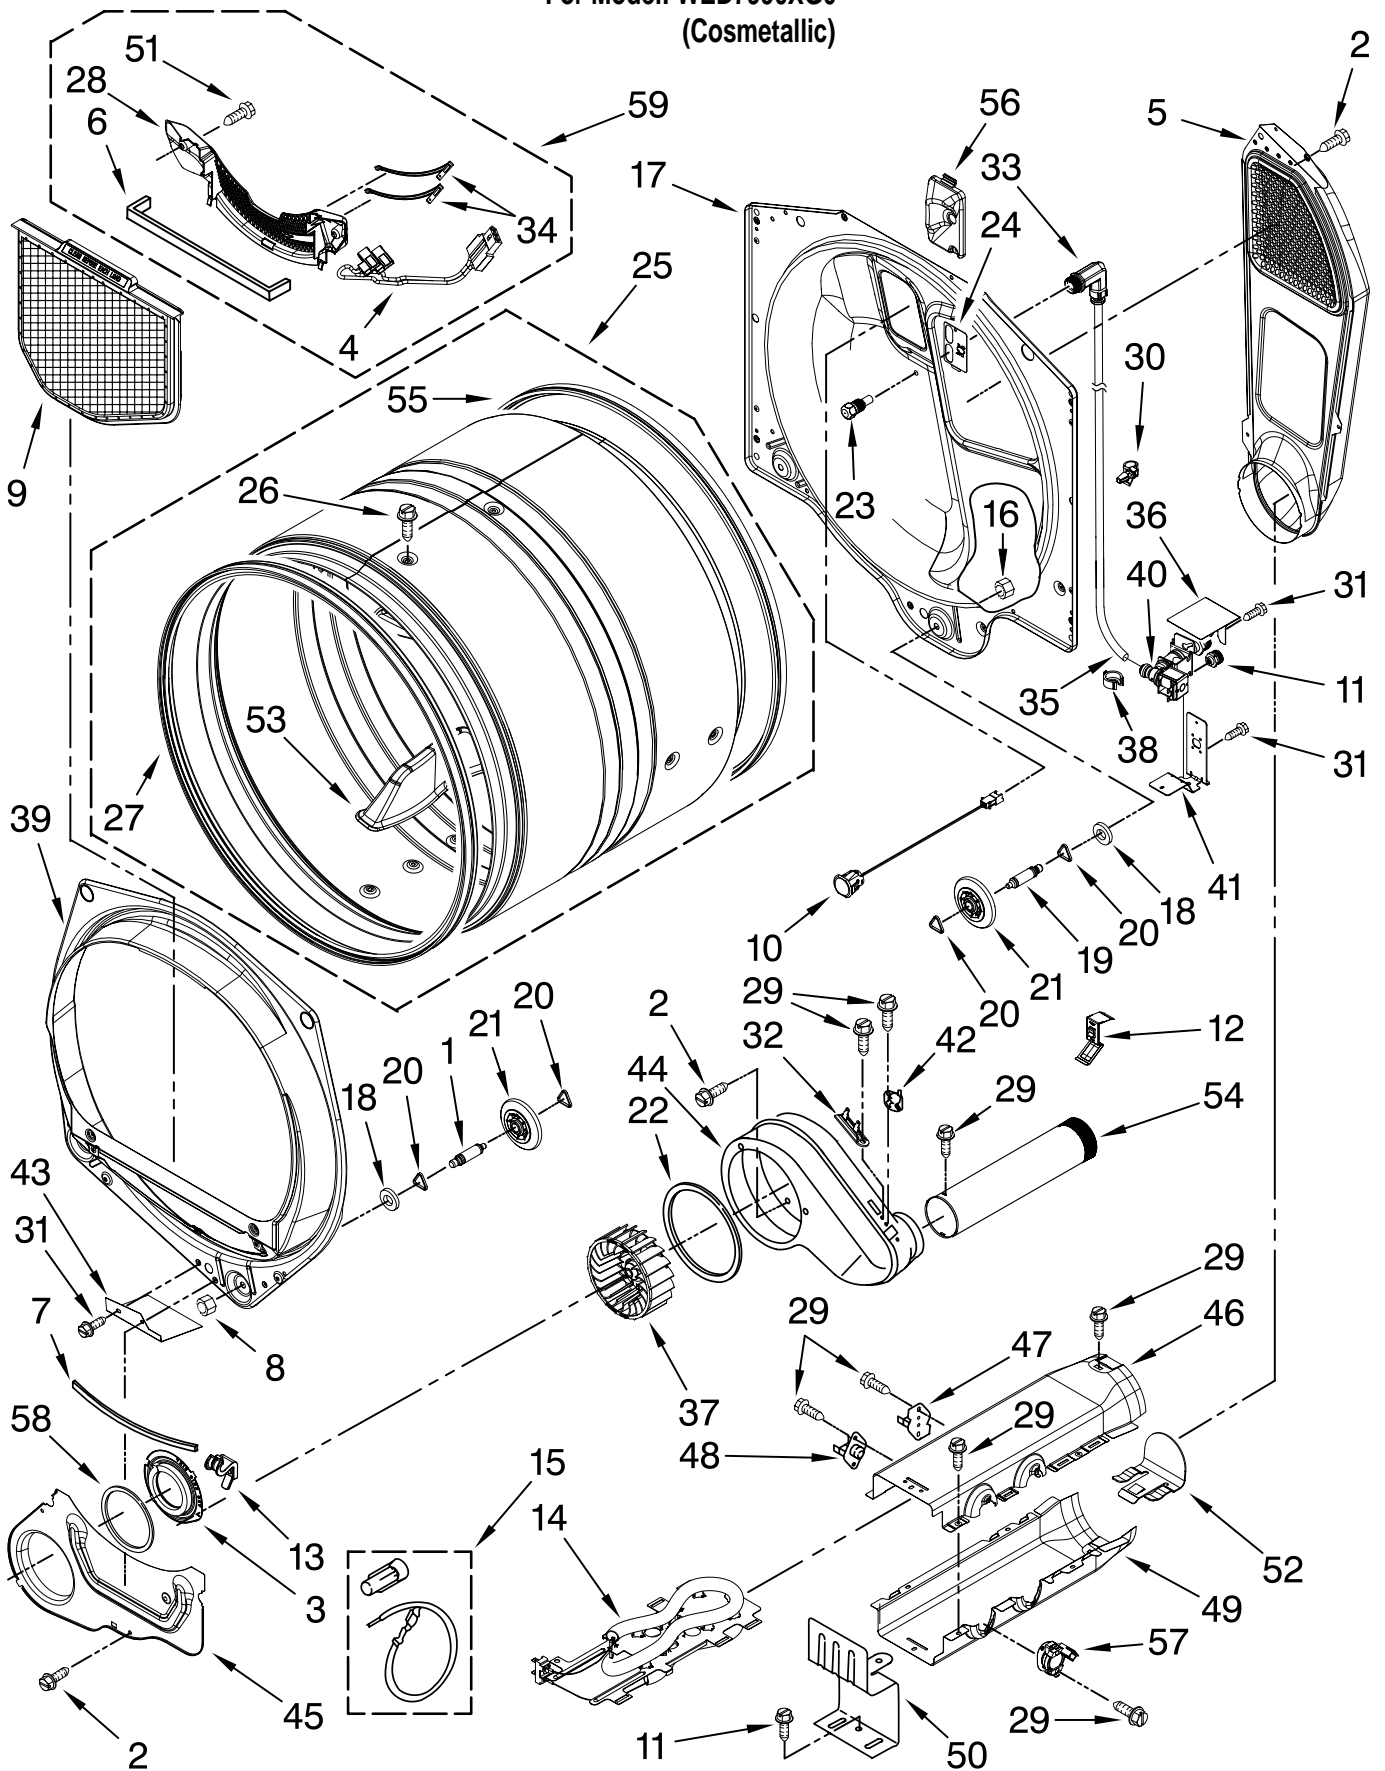

BULKHEAD PARTS

For Model: WED7990XG0

(Cosmetallic)

FOR ORDERING INFORMATION REFER TO PARTS PRICE LIST

BULKHEAD PARTS

For Model: WED7990XG0

(Cosmetallic)

Illus. No.	Part No.	DESCRIPTION	Illus. No.	Part No.	DESCRIPTION	Illus. No.	Part No.	DESCRIPTION
1	8575324	Shaft,R.H. Thread	23	W10277503	Nozzle & Screen Assembly	41	W10276440	Bracket, Valve
2	3390647	Screw, 8-18 x 1/2	24	W10249422	Nozzle, Bracket Rear	42	8577274	Thermistor
3	W10211901	Collar, Lint Duct	25	W10280782	Drum Assembly (Complete)	43	W10128629	Shield, Blower Housing
4	W10298258	Harness, Sensor	26	W10219342	Screw, 8-16 x 1/2	44	W10211911	Housing, Blower
5	697354	Air Duct Assembly	27	W10273050	Seal, Drum	45	W10211896	Lint Duct Assembly
6	W10211950	Seal, Housing Outlet	28	W10211903	Grille, Outlet	46	8544769	Housing, Slot Heater Box
7	3387242	Seal, Drum Felt	29	8533971	Screw, 8-18 x 3/8	47	8318314	Thermal Cut-Off (Include, Item. 48)
8	3934666	Nut, 3/8 x 16 (R.H.)	30	3391018	Cable, Tie	48	3391914	Thermostat 295°F (215°C) High Limit
9	W10211906	Lint Screen	31	3390814	Screw, 8-18 x 3/8	49	8544770	Housing, Tab Heater Box
10	W10211948	Drum Light Assembly	32	3392519	Thermal-Fuse (91°C)	50	8066099	Bracket, Heater Box
11	W10044605	Coupling, Hose	33	W10249460	Nozzle & Hose Assembly (Include Items, 23,30 & 56)	51	3387230	Screw, 10-16 x 1
12	8572105	Clip, Exhaust Pipe	34	3387223	Electrode, Sensor	52	8544776	Flange, Heater Box
13	W10306123	Clip, Lint Duct	35	W10249459	Hose, (Not Servicable Included With Item. 33)	53	W10280771	Baffle, Drum
14	8544771	Heater Element	36	W10184825	Cover, Inlet Valve	54	8563745	Pipe-Exhaust
15	279457	Terminal Wire Kit (For Heater Element Wiring Harness Repair)	37	W10211915	Wheel, Blower	55	697694	Seal-Drum Felt
16	W10001120	Nut, 3/8-16 (L.H.)	38	W10044615	Clip, Push-To-Connect	56	W10208422	Rear Deflector
17	W10211946	Bulkhead, Rear	39	W10211930	Bulkhead, Front Door Screen	57	8557403	Inlet Thermistor High Limit Stat
18	3387459	Washer, Support	40	W10276441	Valve,Water Inlet	58	W10211899	Seal-Collar Blower
19	8575325	Shaft, R.H. Thread				59	W10211902	Outlet Grill & Housing Assembly
20	690997	Tri-Ring						
21	8536973	Roller, Support						
22	W10211933	Seal, Cover Plate						

FOR ORDERING INFORMATION REFER TO PARTS PRICE LIST