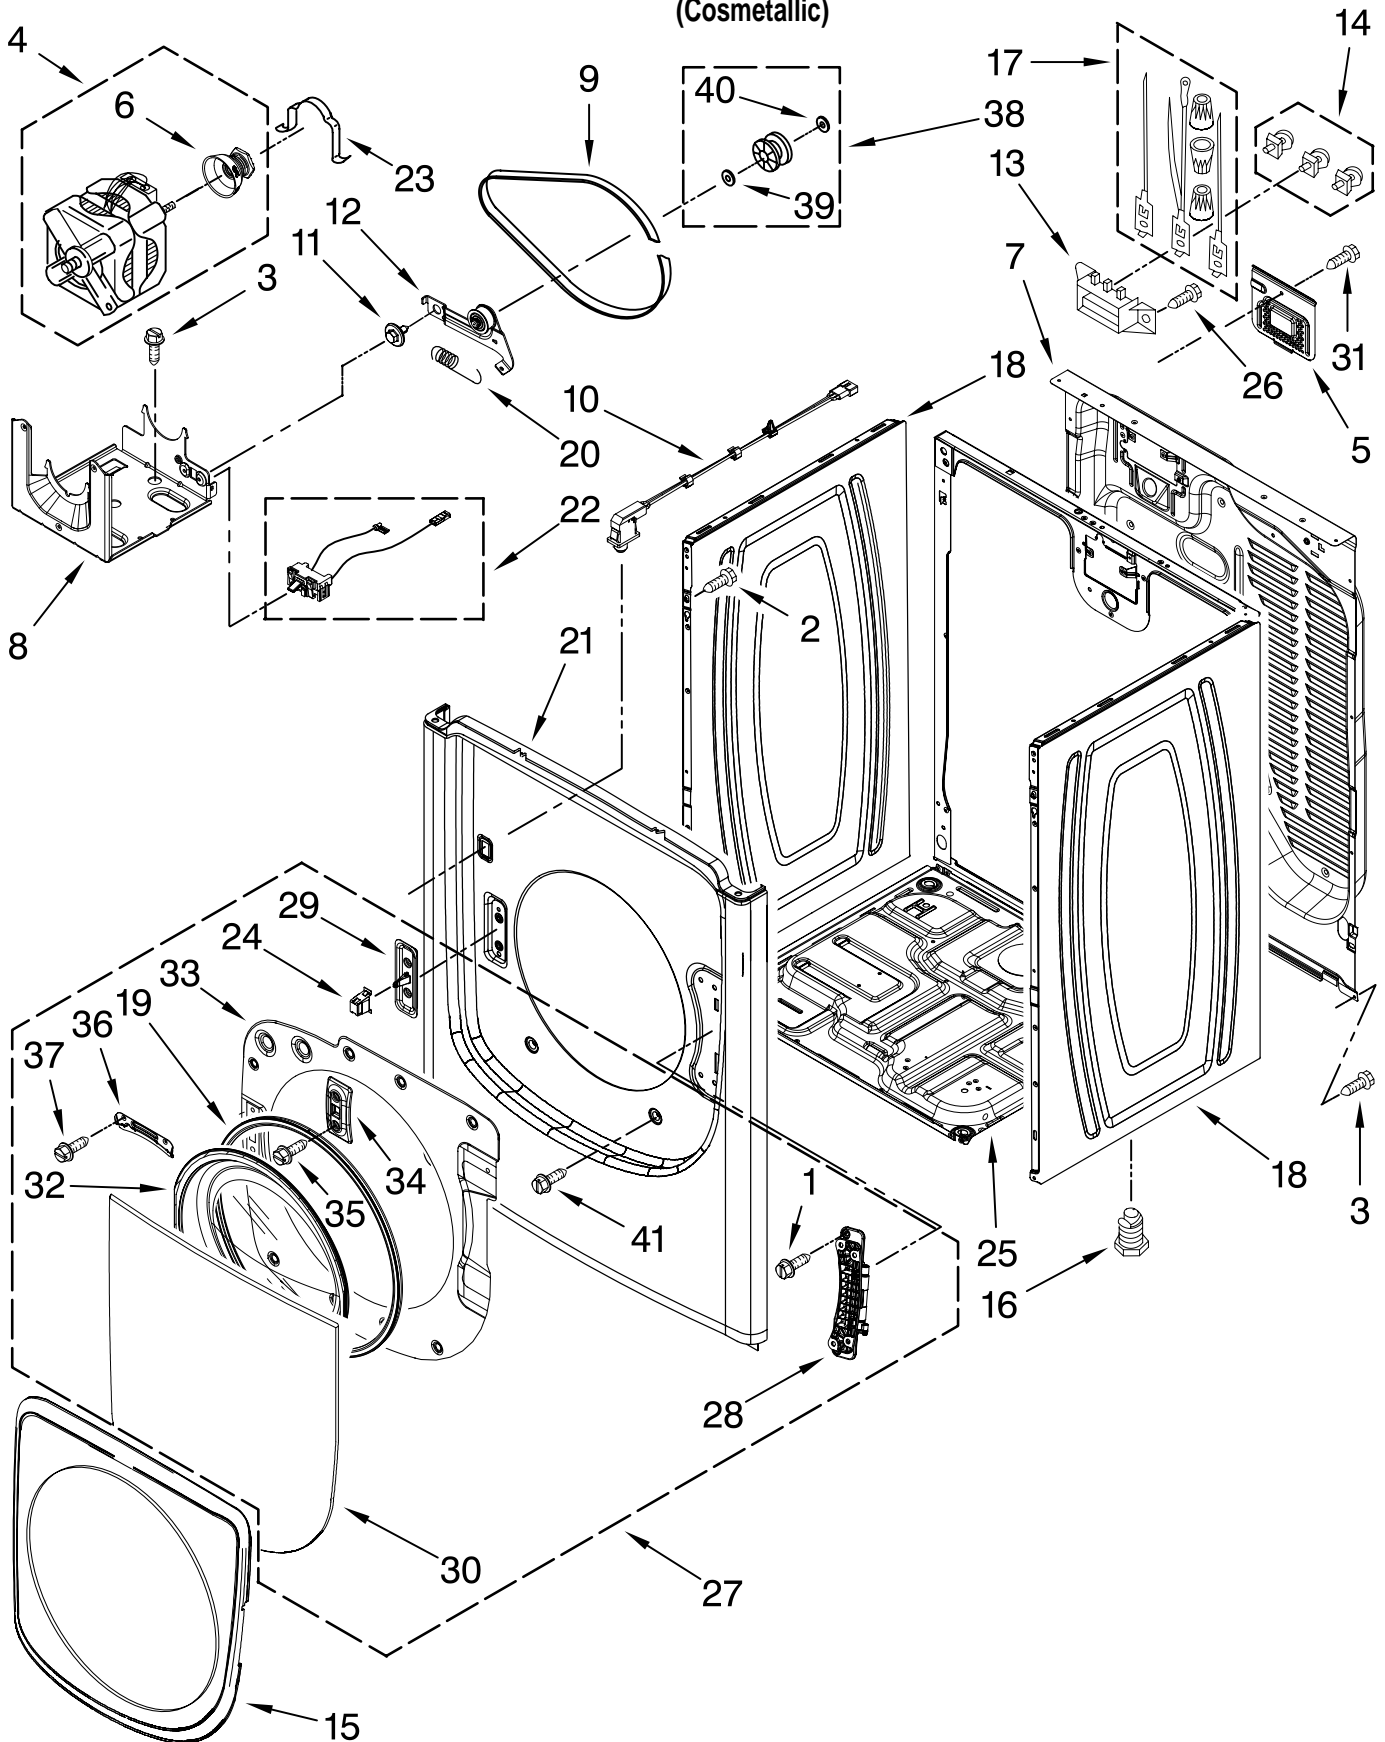

CABINET PARTS

For Model: WED7990XG0

(Cosmetallic)

FOR ORDERING INFORMATION REFER TO PARTS PRICE LIST

CABINET PARTS

For Model: WED7990XG0

(Cosmetallic)

Illus. No.	Part No.	DESCRIPTION	Illus. No.	Part No.	DESCRIPTION	Illus. No.	Part No.	DESCRIPTION
1	W10301602	Screw, M5-0.5 x 10	15	W10285780	Door Outer Assembly	27	W10285792	Door Inner Assembly
2	343641	Screw, 10-16 x 1/2				28	W10285801	Hinge, Assembly
3	693995	Screw, 8-18 x 3/8	16	3392100	Foot, Dryer	29	W10278915	Strike, Door
4	8538263	Motor Assembly 60 HZ.		279810	Foot-Optional (Extended Length Package of 2) (Not Included)	30	W10208417	Window Inner Door
5	W10286180	Cover, Block				31	8533974	Screw Ground
6	8578220	Pulley, 60 Hz.	17	279318	Terminal, Tinned & Brass (3) (Includes Illus. 39)	32	W10285803	Window Outer Door
7	W10285822	Panel, Rear				33	W10285793	Door, Inner
8	W10242878	Bracket, Motor Mounting	18	W10285809	Panel, Side	34	W10278916	Bezel, Door Catch
9	3387610	Belt, Drive	19	W10272397	Seal, Glass	35	W10301601	Screw
10	W10296342	Door Switch Assembly	20	3387374	Spring, Idler	36	W10208252	Bracket, Door Glass
11	3389420	Retainer, Idler	21	W10285788	Panel, Front	37	3393258	Screw
12	3388674	Pulley Assembly	22	W10246525	Switch Assembly Broken Belt	38	3388672	Pulley Assembly
13	3397659	Block, Terminal	23	W10121316	Clamp, Motor	39	W10121334	Washer Thrust
14	279393	Terminal Block Kit (For Terminal Block)	24	W10208401	Catch, Door Assembly	40	690997	Tring Ring
			25	8565046	Base, Cabinet	41	3357011	Screw, 10-16 x 3/8
			26	3393008	Screw, 10-16 x 1/2			

FOR ORDERING INFORMATION REFER TO PARTS PRICE LIST