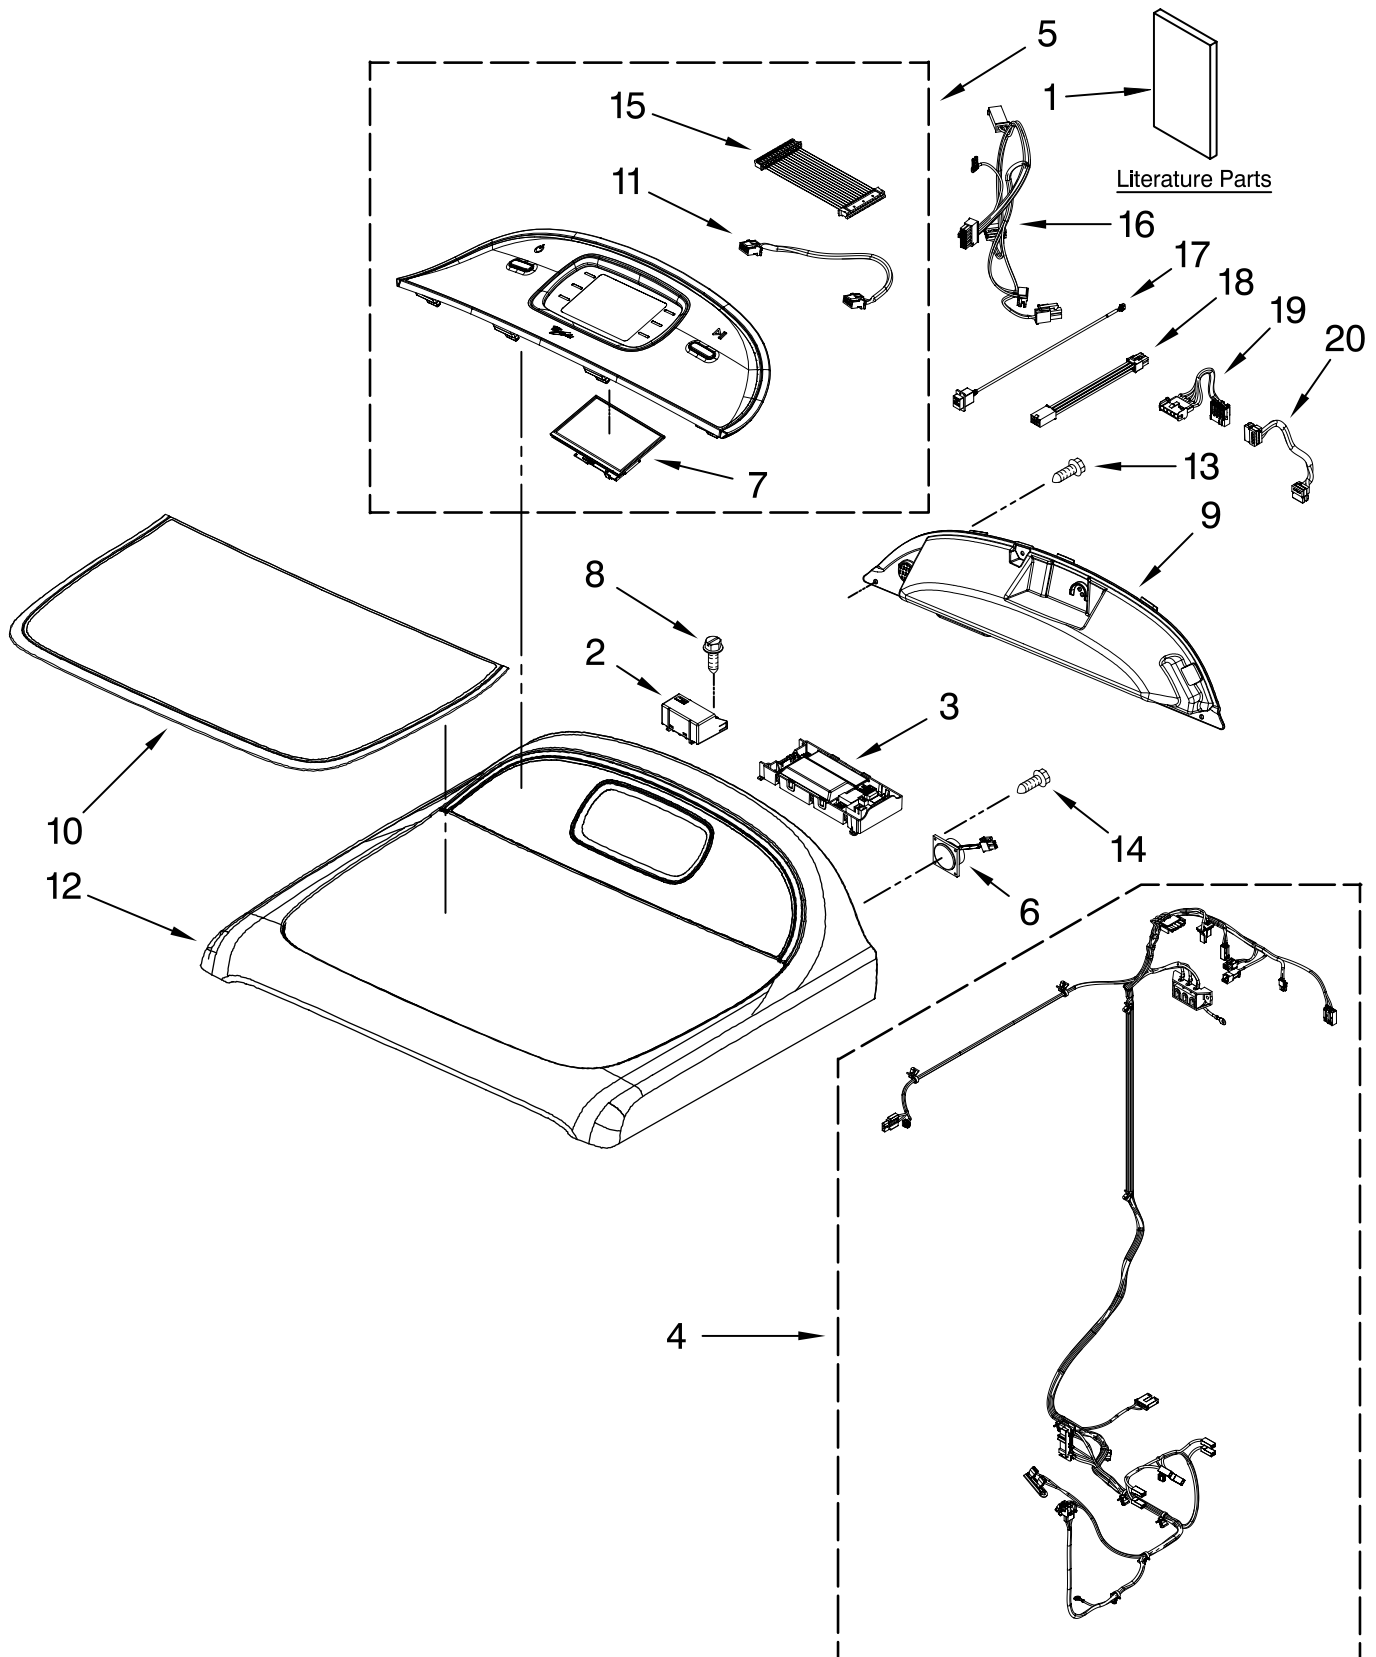

TOP AND CONSOLE PARTS

For Model: WED7990XG0
(Cosmetallic)

29" ELECTRIC DRYER

FOR ORDERING INFORMATION REFER TO PARTS PRICE LIST

TOP AND CONSOLE PARTS

For Model: WED7990XG0

(Cosmetallic)

Illus. No.	Part No.	DESCRIPTION
1		Literature Parts
	W10304462	Tech Sheet
	W10309054	Guide, Use & Care
	W10309144	Guide, Quick Start
	W10309063	Installation, Diagnostic Guide
2	W10286070	Control, Electronic
3	W10280594	Power Supply
4	W10280756	Harness, Main
5	W10285783	Console, Fascia Assembly (Complete)
6	W10280595	Speaker Assembly
7	W10280744	LCD Assembly User Interface
8	12990204	Screw
9	W10285812	Panel, Rear Console
10	W10285802	Panel Assembly Top
11	W10289382	Jumper, (To HMI)
12	W10285773	Top & Console Assembly
13	3390647	Screw, 8-18 x 1/2
14	W10300815	Screw, M2-0.89x10
15	W10167482	Wire Assembly Main Connection
16	W10280738	Jumper-User Interface
17	W10280760	Jumper-UI To USB
18	W10299940	Jumper-CCU P14
19	W10280758	Jumper-CCU P8
20	W10280761	Jumper-CCU To Wide ISO