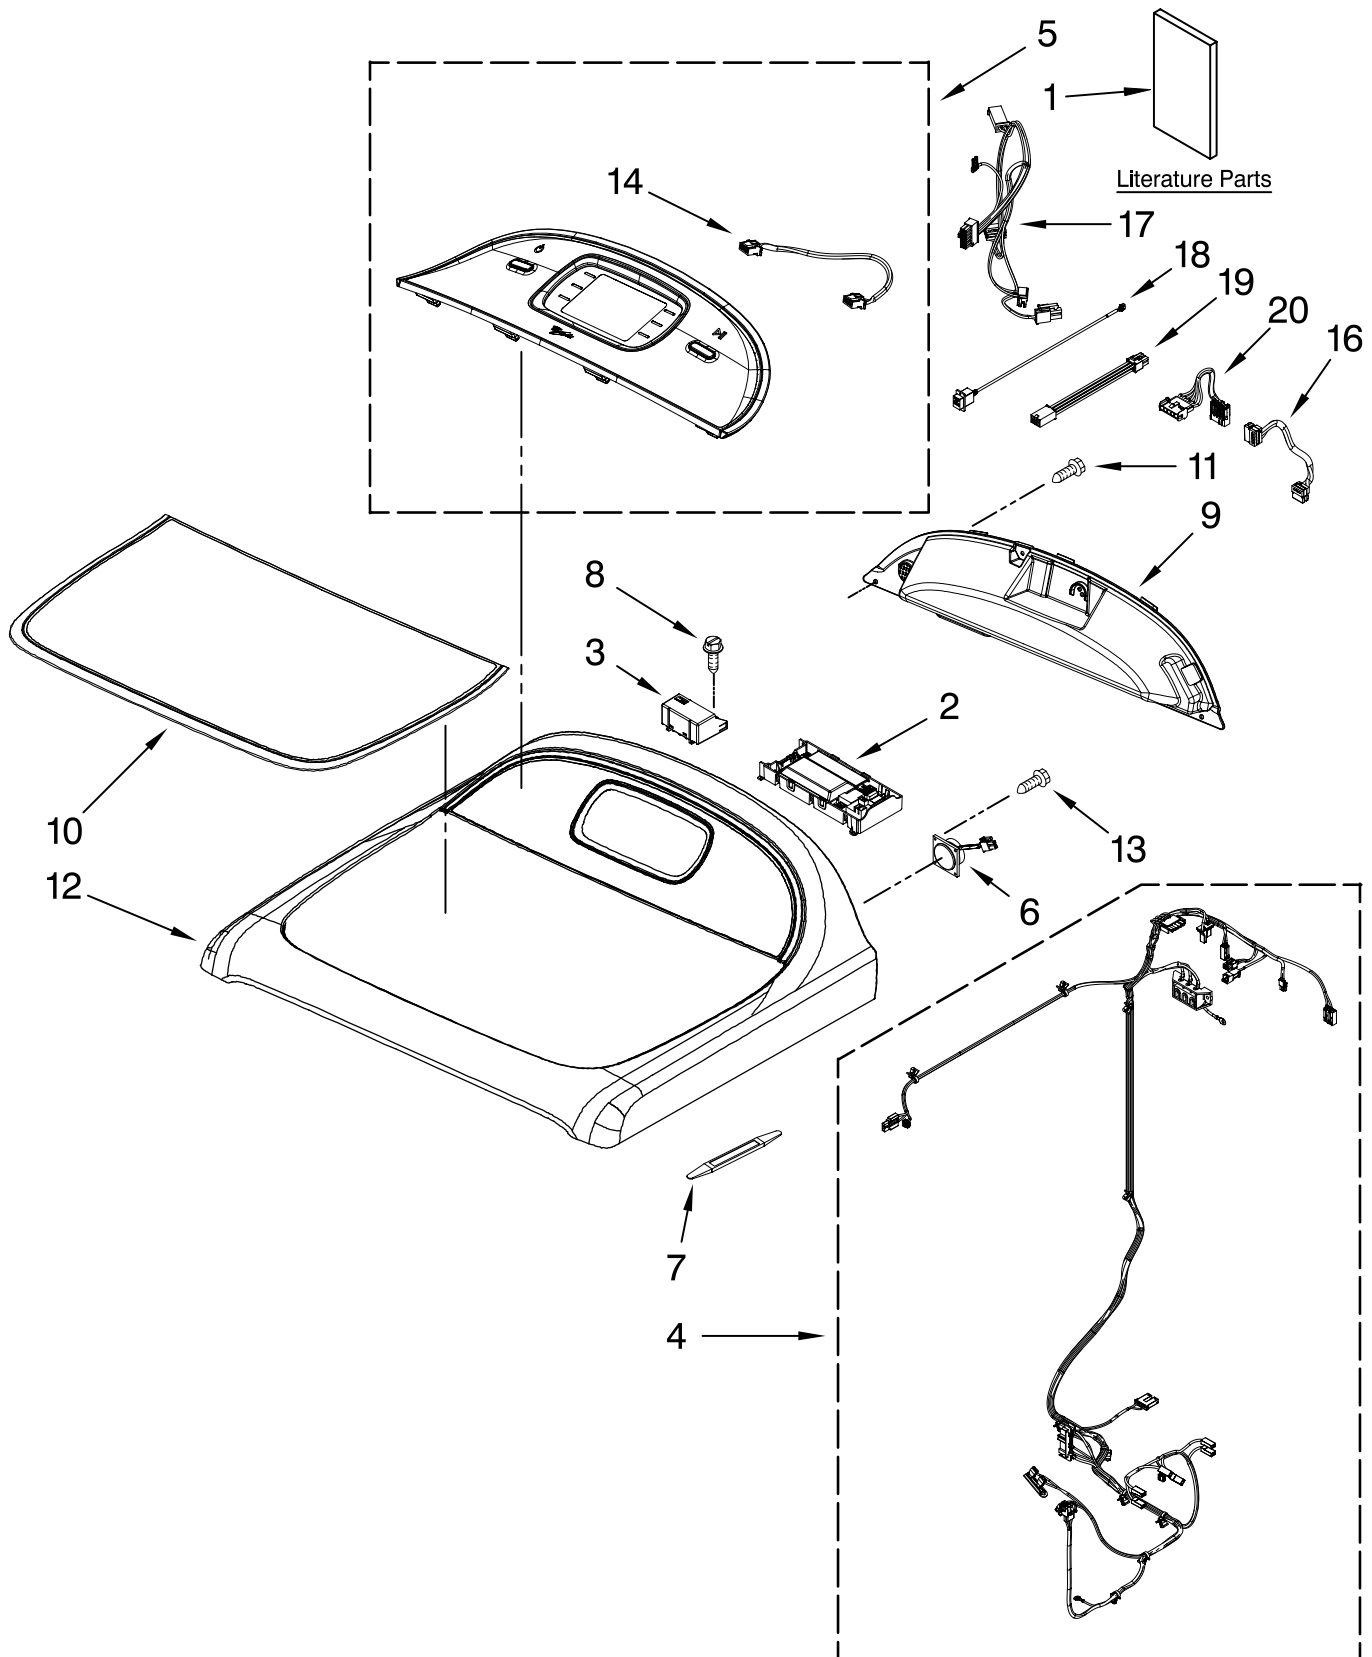

TOP AND CONSOLE PARTS

For Model: WGD7990XG0
(Cosmetallic)

27" GAS DRYER

FOR ORDERING INFORMATION REFER TO PARTS PRICE LIST

TOP AND CONSOLE PARTS

For Model: WGD7990XG0

(Cosmetallic)

Illus. No.	Part No.	DESCRIPTION
1		Literature Parts
	W10309144	Use & Care Guide
	W10304462	Tech Sheet
	W10372564	Installation
	W10322367	Guide, Quick Start Instructions
2	W10330449	Control, Electronic
3	W10280594	Supply, Power
4	W10280755	Harness, Main
5	W10285783	Console & Fascia Assembly
6	W10280595	Assembly, Speaker
7	W10325497	Stick, Trim Assembly
8	12990204	Screw
9	W10285812	Panel, Rear Console Assembly, Panel (Top Insert)
10	W10285802	Assembly, Panel (Top Insert)
11	3390647	Screw, 8-18 x 1/2
12	W10285773	Top & Console Assembly
13	W10300815	M2-0.89 x 10
14	W10289382	Jumper, (To HMI)
16	W10280761	Jumper, CCU (To Wide ISO)
17	W10280738	Jumper, User Interface
18	W10280760	Jumper, User Interface (To USB)
19	W10299940	Jumper, CCU (P14)
20	W10280758	Jumper, CCU (P8)