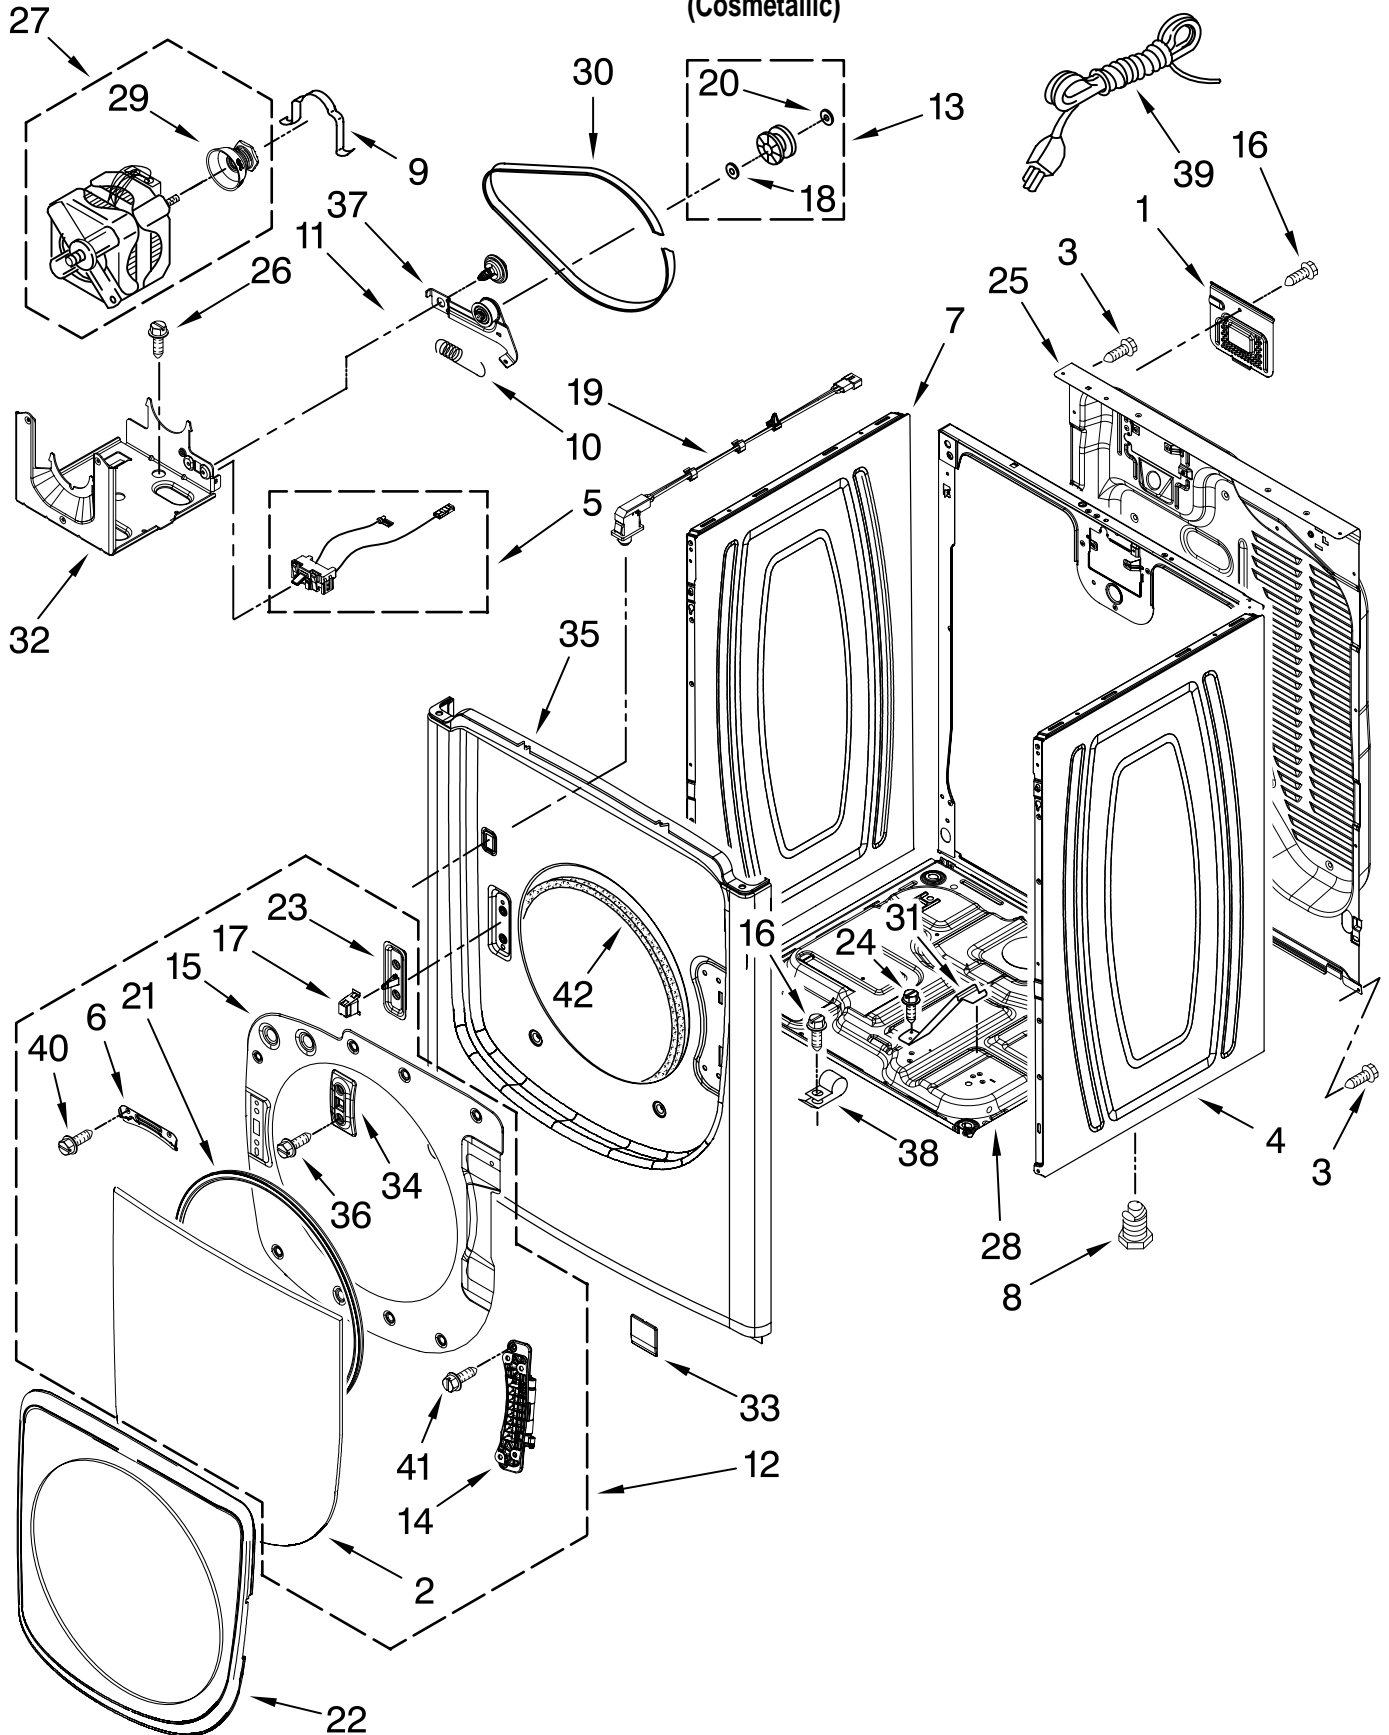

CABINET PARTS

For Model: WGD7990XG0

(Cosmetallic)

FOR ORDERING INFORMATION REFER TO PARTS PRICE LIST

CABINET PARTS

For Model: WGD7990XG0

(Cosmetallic)

Illus. No.	Part No.	DESCRIPTION	Illus. No.	Part No.	DESCRIPTION	Illus. No.	Part No.	DESCRIPTION
1	8317339	Cover, Terminal Block	13	3388672	Pulley Assembly	28	8565046	Base, Cabinet Switch)
2	W10208417	Glass, Door	14	W10285801	Hinge, Door Assembly	29	8578220	Pulley 60 HZ.
3	8533974	Screw, 10-32 x 5/8 (Ground)	15	W10285792	Door Inner	30	3387610	Belt, Drive
4	W10285809	Panel, Side (R.H.)	16	3390647	Screw, 8-18 x 1/2	31	8529757	Bracket, Burner
5	W10246525	Switch, Broken Belt	17	W10208401	Door Catch Assembly	32	W10242878	Bracket, Motor
6	W10208252	Bracket, Glass	18	W10121334	Washer, Thrust	33	W10301055	Plug, Front Panel
7	W10304624	Panel, Side (L.H.)	19	W10338189	Door Switch Assembly	34	W10278916	Bezel, Door Switch
8	3392100	Foot, Dryer	20	690997	Tri Ring	35	W10285788	Panel, Front (Include, Item. 42)
	279810	Foot - Optional (Extended Length Package Of 2) (Not Included)	21	W10329710	Seal, Glass	36	W10301601	Screw
9	660658	Clamp, Motor (2)	22	W10285780	Door Outer Assembly	37	3388674	Idler Bracket
10	3387374	Spring, Idler	23	W10278915	Strike, Door	38	3978776	Bracket, Gas Pipe
11	3389420	Retainer, Idler	24	693995	Screw, 8-18 x 3/8	39	3401401	Cord, Power
12	W10285791	Door Assembly Complete	25	W10285822	Panel, Rear	40	W10317717	Screw, 10-16 x 1/2
			26	343641	Screw, 10-16 x 1/2	41	W10301602	Screw, M6-1.0 x 15
			27	8538263	Motor Assembly 60 HZ. (Broken Belt	42	3387242	Seal, Drum Front

FOR ORDERING INFORMATION REFER TO PARTS PRICE LIST