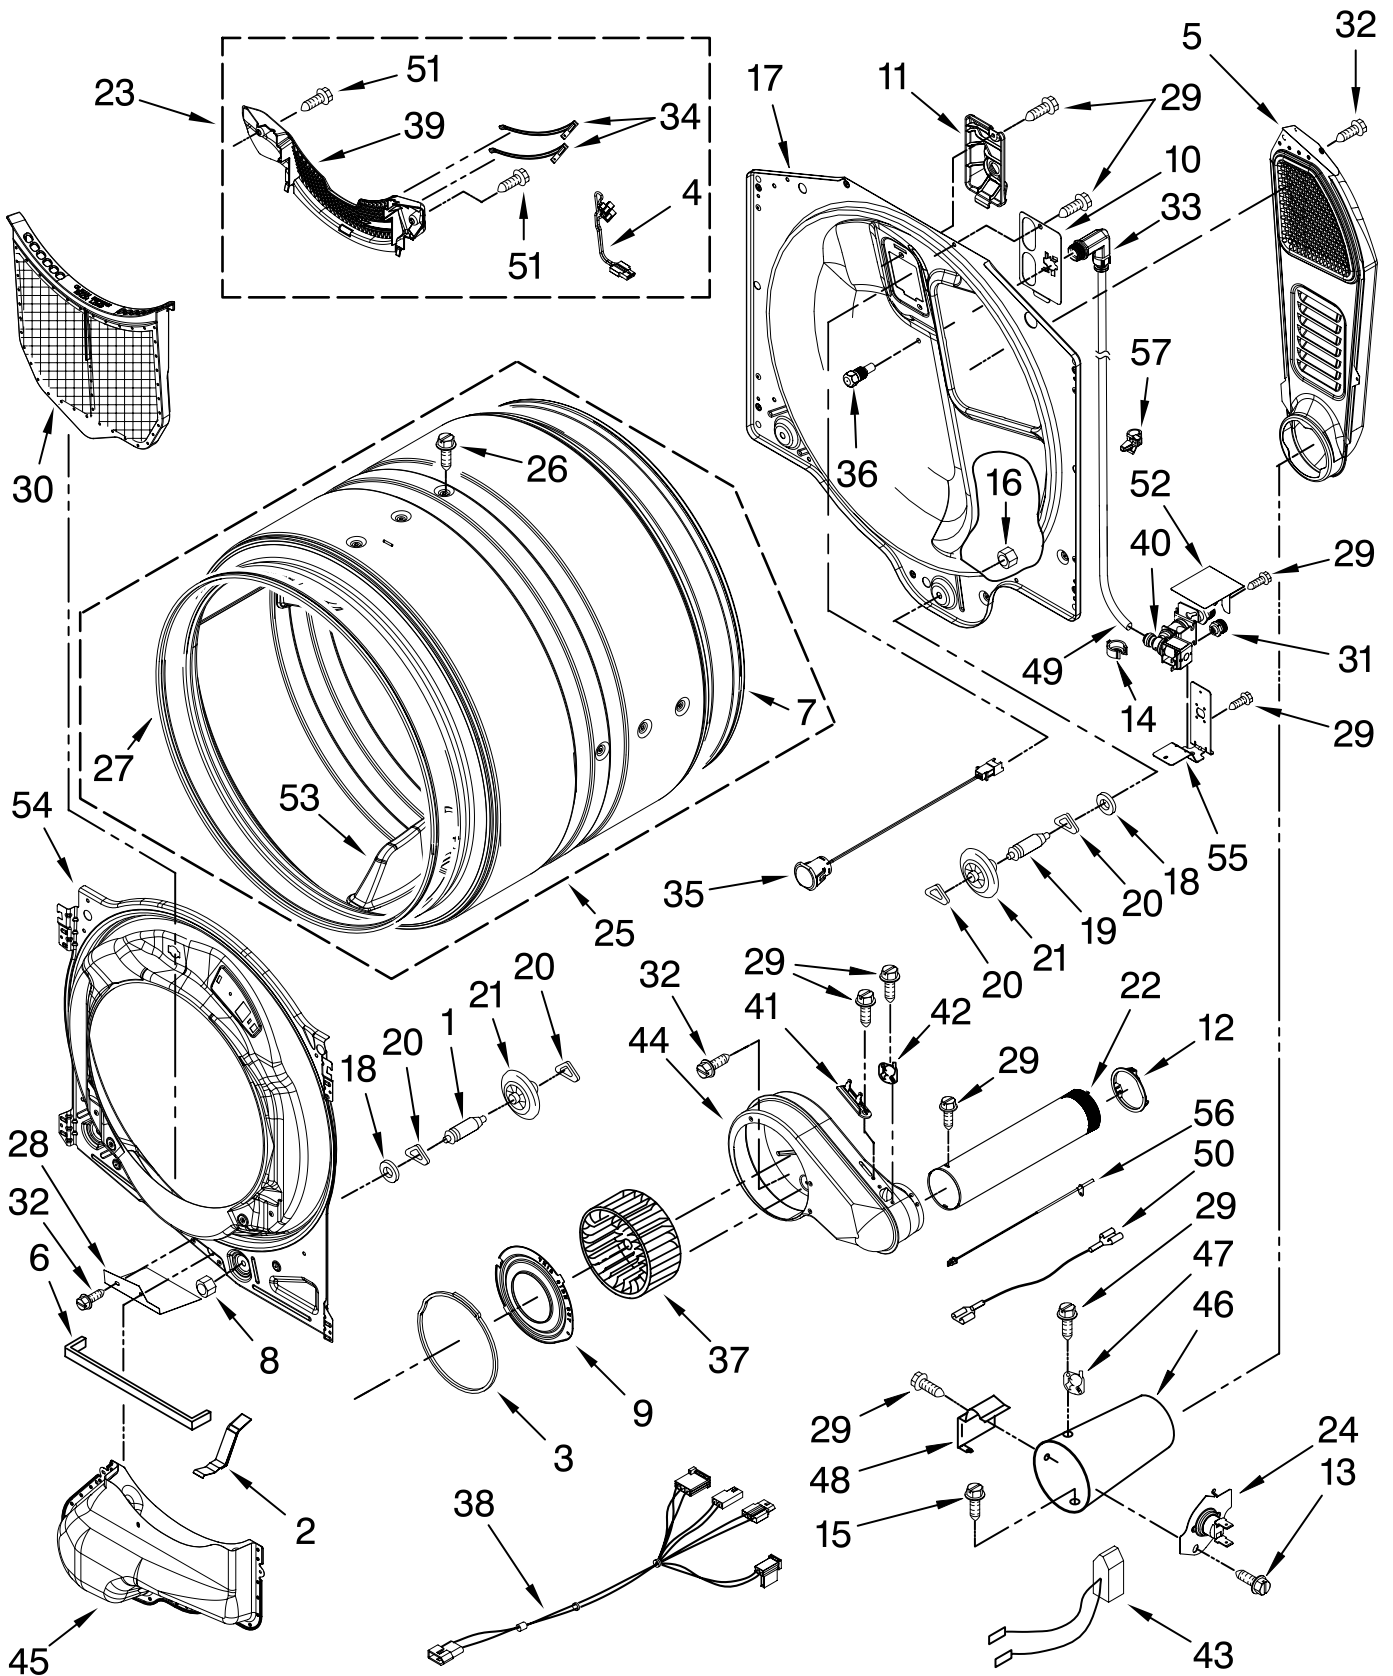

BULKHEAD PARTS

For Model: WGD7990XG0

(Cosmetallic)

FOR ORDERING INFORMATION REFER TO PARTS PRICE LIST

BULKHEAD PARTS

For Model: WGD7990XG0

(Cosmetallic)

Illus. No.	Part No.	DESCRIPTION	Illus. No.	Part No.	DESCRIPTION	Illus. No.	Part No.	DESCRIPTION
1	W10359271	Shaft, R.H. Thread	24	8573713	Thermal, Cut-Off	41	3392519	Thermal-Fuse (91°C)
2	W10306123	Clip-Spring	25	W10280779	Complete Drum Assembly	42	8577274	Thermistor
3	697770	Seal, Blower Cover	26	W10219342	Screw, 11-16 x 3/4	43	8539889	Harness, Flame-Switch
4	W10298258	Harness, Sensor	27	W10273050	Seal, Drum	44	W10211911	Housing, Blower (Includes Illus. 32.)
5	W10293765	Air Duct Assembly	28	W10128629	Shield, Blower Housing (Includes Illus. 32.)	45	W10211896	Lint Duct Assembly
6	W10211950	Seal, Outlet Housing	29	90767	Screw, 8-18 x 3/8	46	8573824	Funnel, Burner
7	697694	Seal, Drum Front	30	W10370972	Lint, Screen	47	3391912	Thermostat, High-Limit 255°F
8	3934666	Nut, 3/8 x 16(R.H.)	31	W10044605	Coupling, Hose	48	338906	Sensor, Radiant
9	W10211901	Collar Assembly	32	3390647	Screw, 8-18 x 1/2	49	W10249459	Hose (Not Servicable Service With Item. 33)
10	W10208422	Rear Deflector	33	W10249460	Nozzle & Hose Assembly (Include Items, 36 & 49)	50	3401710	Jumper, TCO Hi-Limit
11	W10249422	Nozzle, Bracket Rear	34	3387223	Electrode, Sensor	51	3387230	Screw, 10-16 x 1
12	W10344699	Collar, Duct	35	W10211948	Drum Light Assembly-Led	52	W10184825	Cover, Inlet Valve
13	693995	Screw, 8-18 x 5/16	36	W10277503	Nozzle & Screen Assembly	53	W10280771	Baffle, Drum
14	W10044615	Clip	37	W10211915	Wheel, Blower	54	W10211930	Bulkhead, Front (Includes Illus. 28 & 32)
15	693995	Screw, 8-18 x 3/8	38	W10111028	Harness, Gas	55	W10346402	Bracket, Valve
16	W10001120	Nut, 3/8-16 (L.H.)	39	W10211903	Grille, Outlet	56	W10010370	Thermistor, Gas Inlet
17	W10211946	Bulkhead, Rear	40	W10346403	Valve, Water Inlet (Includes Illus. 29,31,52,55)	57	3391018	Cable, Tie
18	3387459	Washer, Support						
19	W10359272	Shaft, L.H. Thread						
20	690997	Ring, Tri						
21	W10314171	Roller, Support						
22	W10342188	Exhaust Pipe						
23	W10219012	Grille Outlet Housing Assembly						

FOR ORDERING INFORMATION REFER TO PARTS PRICE LIST