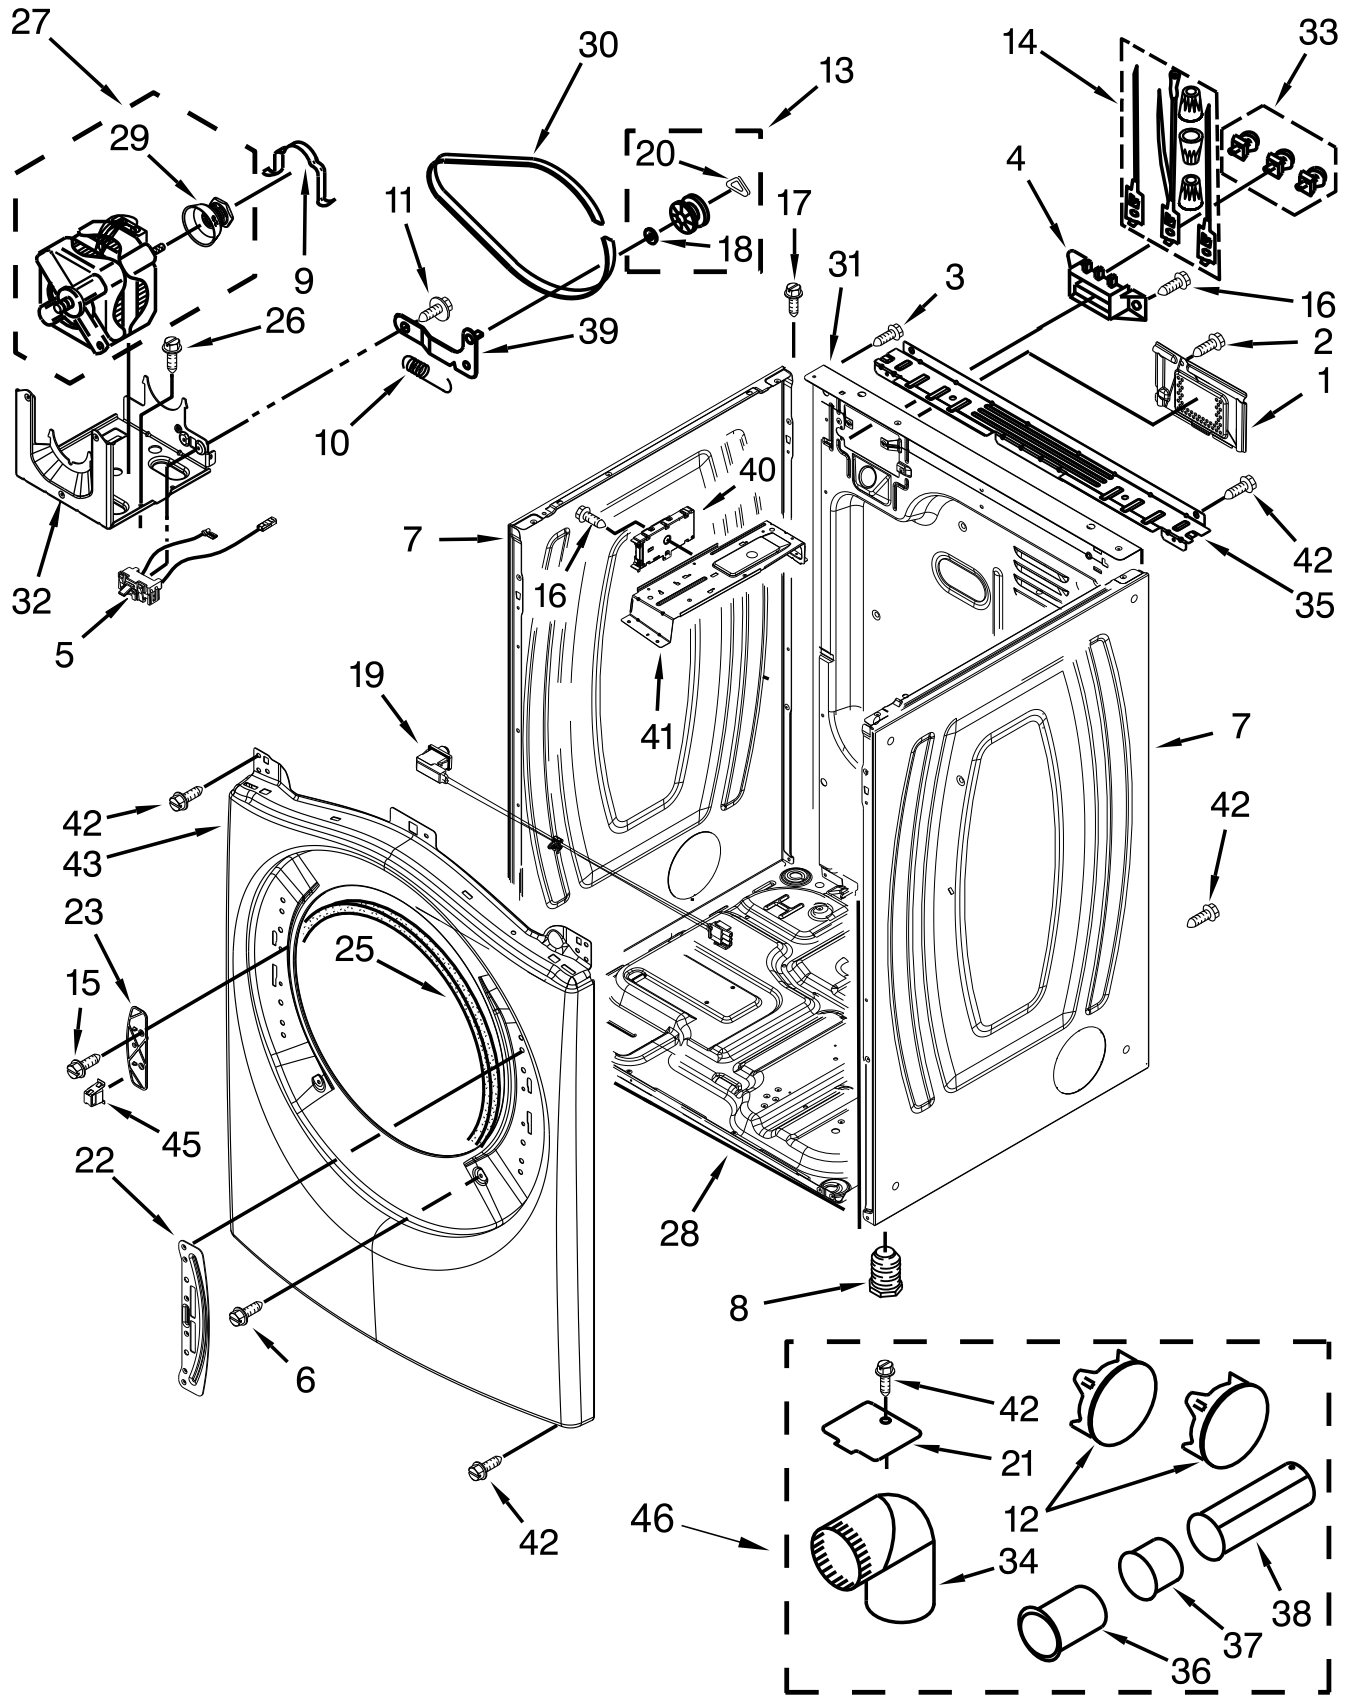

CABINET PARTS

CABINET PARTS

<u>Illus.</u> <u>No.</u>	<u>Part No.</u>	<u>Description</u>	<u>Illus.</u> <u>No.</u>	<u>Part No.</u>	<u>Description</u>
1	W10316167	Cover, Terminal Block	33	279393	Screw Kit, Terminal Block
2	3390631	Screw	34	W10416072	4" - 90~ Elbow
3	8533974	Screw	35	W10208382	Panel, Rear
4	3397659	Block, Terminal	36	8563747	Pipe, Exhaust (Medium)
5	W10411936	Switch, Broken Belt	37	W10331278	Exhaust Pipe (Short)
6	3357011	Screw	38	8563749	Exhaust, Pipe (Long)
7		Panel, Side	39	3388674	Bracket, Idler
	W10468495	White	40	W10495880	Control Board
	W10468496	Chrome Shadow	41	W10259611	Bracket, Control
8	3392100	Foot, Dryer	42	3390647	Screw
	279810	Foot, Optional (Extended Length Package Of 2) (Not Included)	43		Front Panel
9	W10121316	Clamp, Motor Mount		W10363953	White
10	W10446781	Spring, Idler		W10463309	Chrome Shadow
11	3389420	Screw	45	W10208401	Spring Catch Assembly
12	W10404617	Plug, Multivent			Optional Parts Not Included|Dryer Exhaust Kit|(For Side & Bottom Venting)
13	3388672	Pulley Assembly	46	W10323246	Kit, 4-Way Venting
14	279318	Terminal, Brass & Tinned (Includes Terminal Block Screw Kit)			
15	W10288126	Screw			
16	90767	Screw			
17	3393008	Screw			
18	W10121334	Washer			
19	W10350906	Door Switch, Snap In			
20	690997	Washer, Tri Ring			
21	W10354249	Plate, Cover			
22	W10208218	Bracket, Door Hinge			
23	W10208250	Strike, Door			
25	3387242	Seal, Front Panel			
26	343641	Screw			
27	W10396028	Motor Assembly			
28	8565046	Base, Cabinet			
29	8578220	Pulley, Motor			
30	3387610	Belt, Drive			
31	W10487430	Panel, Rear			
32	W10242878	Bracket, Motor Mounting