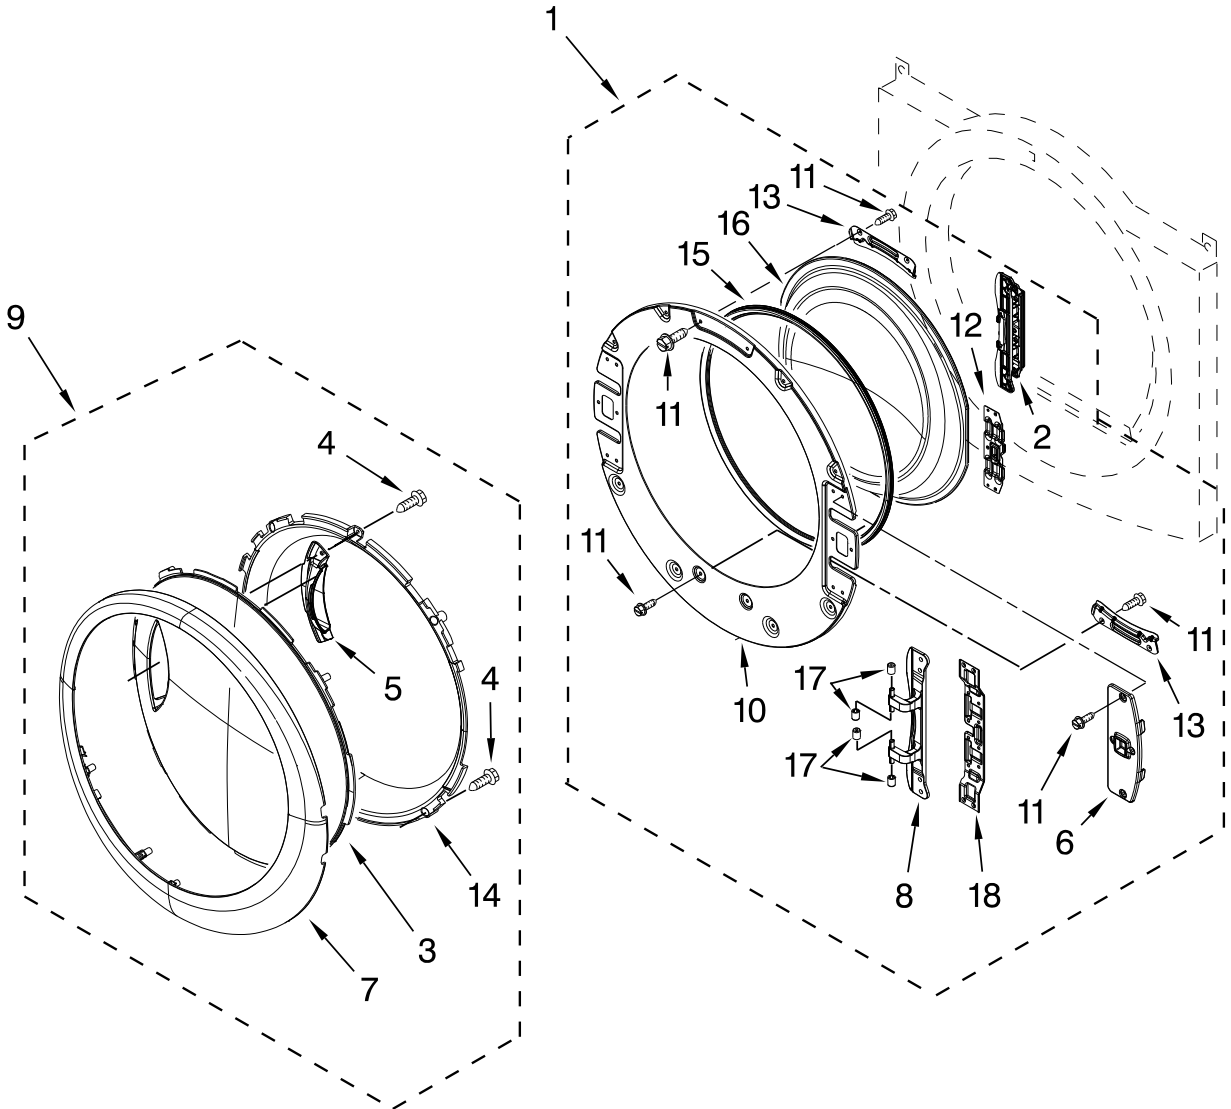

DOOR PARTS

DOOR PARTS

<u>Illus.</u> <u>No.</u>	<u>Part No.</u>	<u>Description</u>
1	W10208266	Door, Inner Assembly
2	W10208414	Door Hinge Assembly
3	W10208270	Screen, Door
4	9742177	Screw
5	W10208411	Door Handle
6	W10208413	Cover, Door Catch
7	W10208271	Door, Trim Ring
8	W10208415	Hinge, Base
9	W10208268	Door Assembly, Outer
10	W10267837	Door, Inner Assembly
11	W10288126	Screw
12	W10208254	Door Catch Assembly
13	W10208252	Bracket, Glass
14	W10208269	Door Intermediate
15	W10329710	Seal, Glass
16	W10208417	Glass, Door
17	W10208398	Cap, Hinge
18	W10208419	Plate, Hinge Retainer