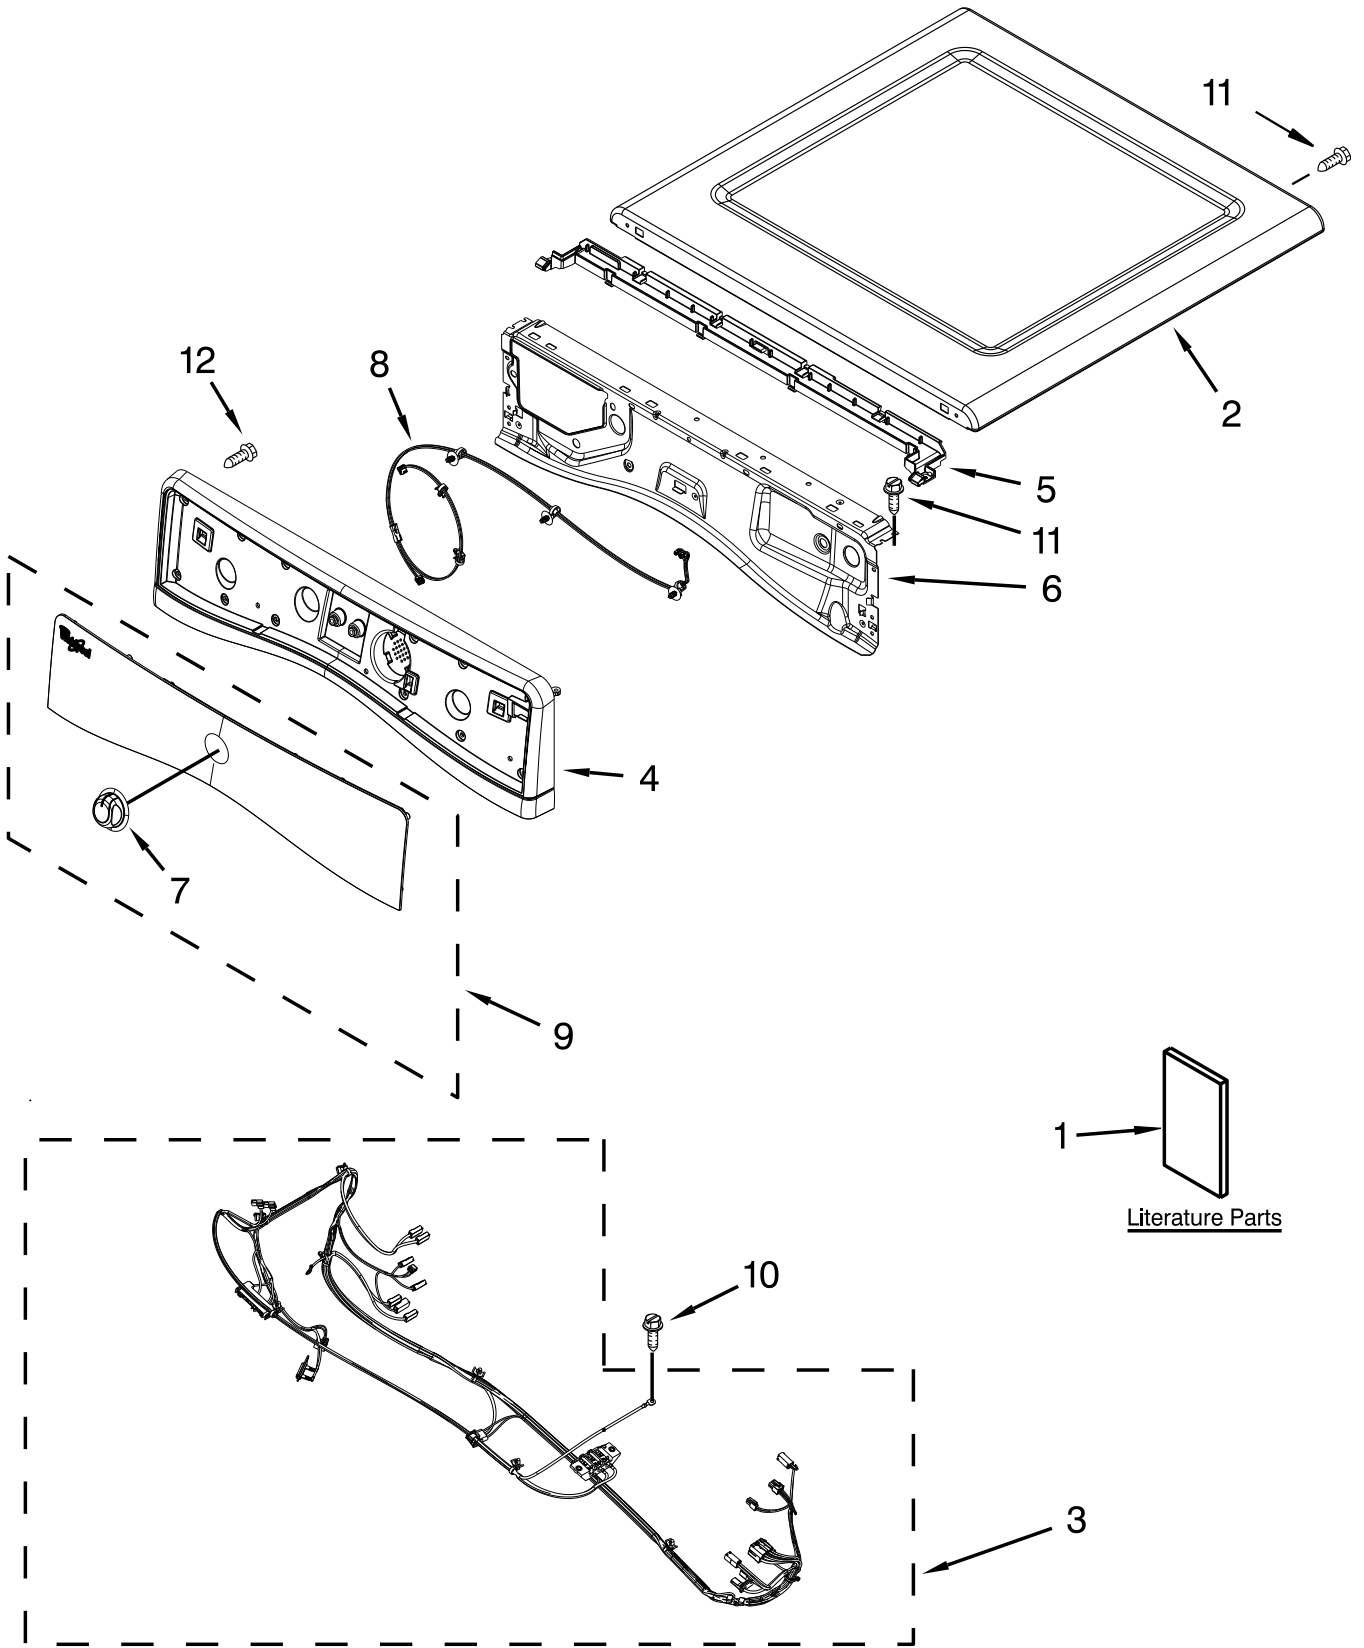

PARTS LIST

for

27" ELECTRIC DRYER

Models:

WED94HEAC0 (Chrome Shadow)

WED94HEAW0 (White)

**FOR CUSTOMER SATISFACTION ALWAYS USE
FACTORY SPECIFICATION PARTS**

TOP AND CONSOLE PARTS

TOP AND CONSOLE PARTS

<u>Illus.</u> <u>No.</u>	<u>Part No.</u>	<u>Description</u>
1		Literature Parts
	W10494212	Use & Care Guide
	W10097114	Tech Sheet
	W10558997	Installation Instructions
2		Top
	W10208383	White
	W10460919	Chrome Shadow
3	W10441589	Harness, Main
4		Panel, Console
	W10446407	White
	W10463687	Chrome Shadow
5	W10259210	Water Channel
6	W10208198	Bracket, Console
7	W10391535	Knob Assembly
8	W10443062	Cable, User Interface
9		IML Assembly
	W10391528	White
	W10463673	Chrome Shadow
10	693995	Screw
11	3390647	Screw
12	W10219342	Screw