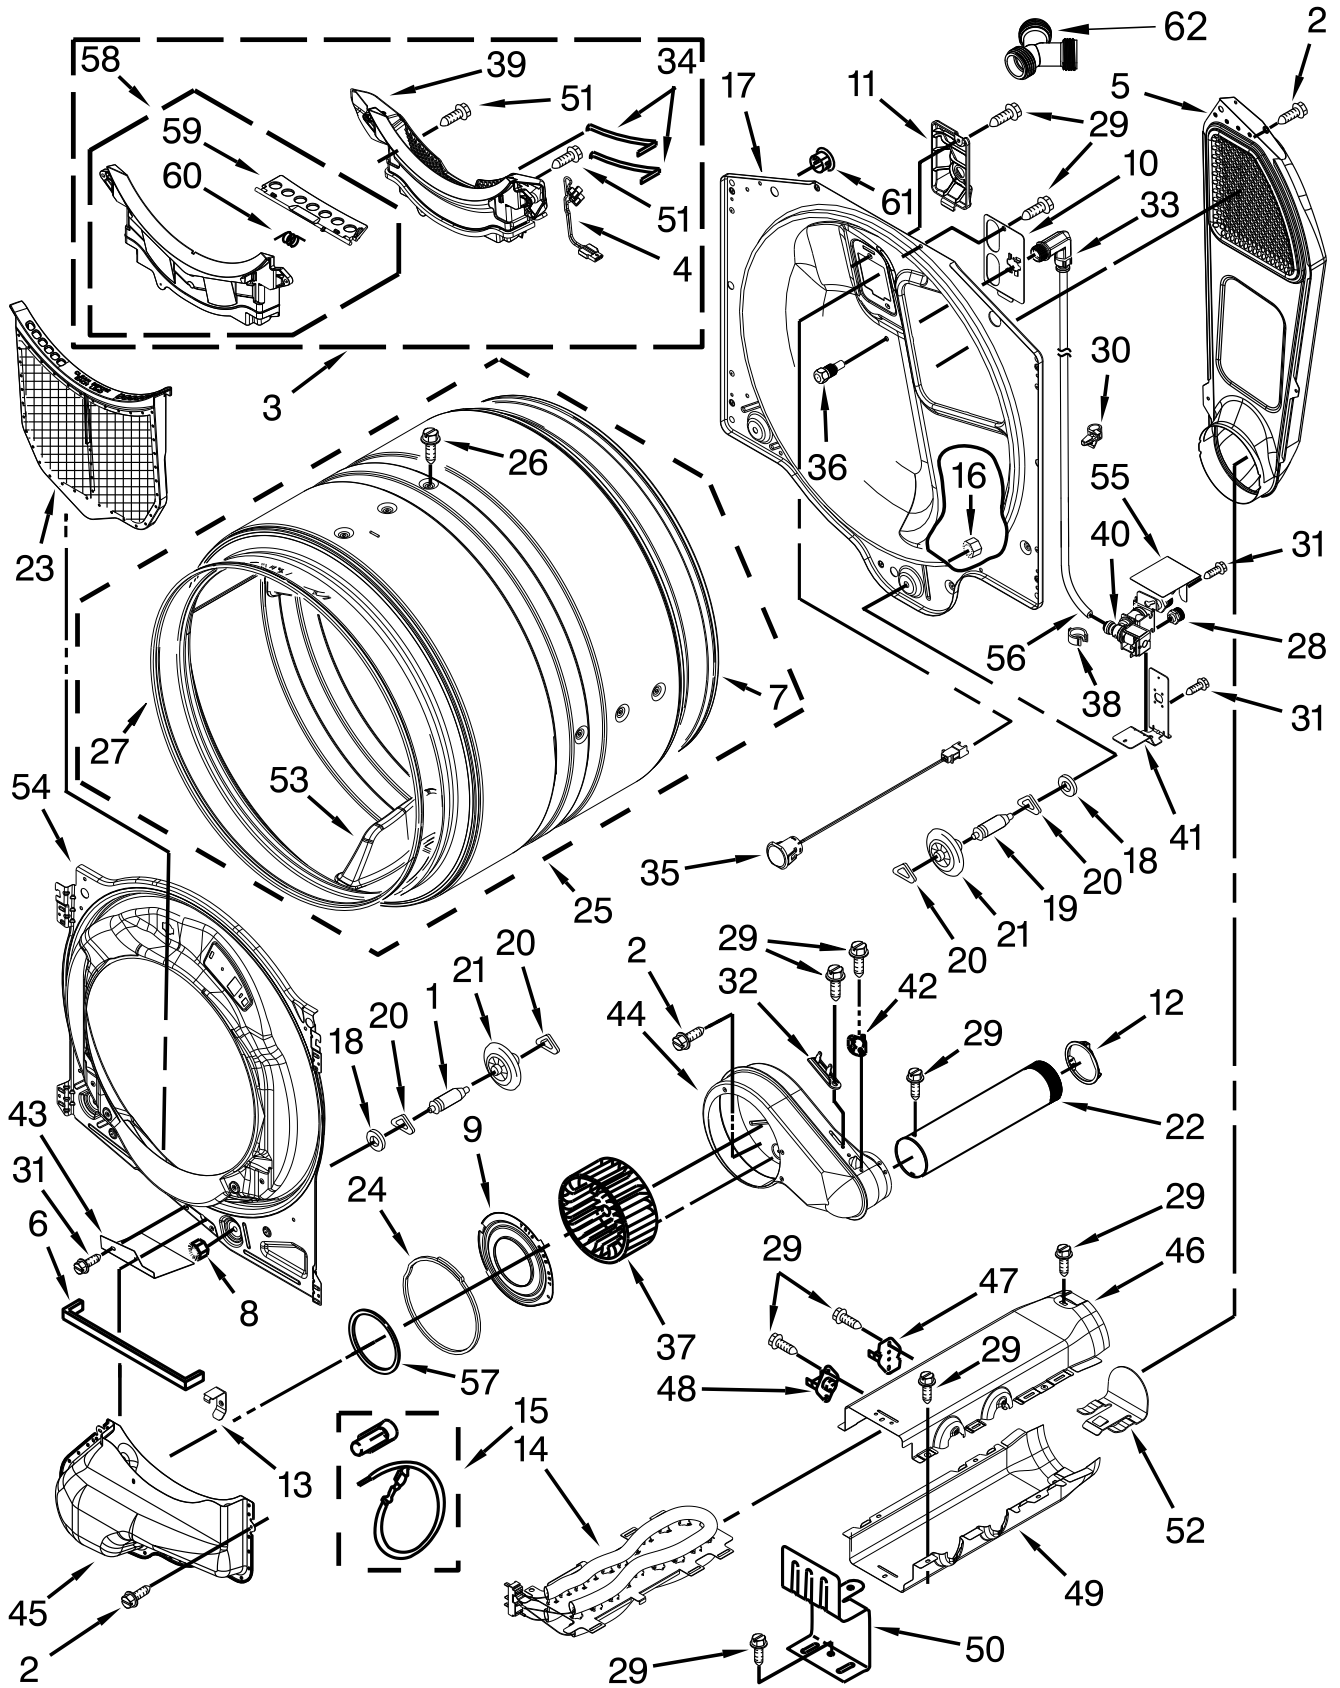

BULKHEAD PARTS

BULKHEAD PARTS

<u>Illus. No.</u>	<u>Part No.</u>	<u>Description</u>	<u>Illus. No.</u>	<u>Part No.</u>	<u>Description</u>
1	W10359271	Shaft, Drum Roller - Right Hand Thread	34	3387223	Sensor, Electrode
2	3390647	Screw	35	W10460935	Drum Light Assembly-Led
3	W10219012	Outlet Grill & Housing Assembly	36	W10277503	Nozzle & Screen Assembly
4	W10298258	Harness, Sensor	37	W10211915	Wheel, Blower
5	697354	Assembly, Air Duct	38	W10044599	Clip, Push To Connect
6	W10211950	Seal, Housing Outlet	39	W10211903	Grille, Outlet
7	697694	Seal, Drum	40	W10346403	Valve, Water Inlet
8	3934666	Nut, Hex	41	W10346402	Bracket, Valve
9	W10211901	Collar Assembly	42	8557403	Thermostat, High Limit
10	W10249422	Nozzle, Bracket Rear	43	W10128629	Shield, Blower
11	W10208422	Rear Deflector	44	W10211911	Housing, Blower
12	W10344699	Collar, Duct	45	W10211896	Lint Duct Assembly
13	W10414388	Clip, Lint Duct	46	8544769	Housing Slot, Heater Box
14	8544772	Heater Element	47	8318314	Cut-Off, Thermal
15	279457	Terminal Wire Kit (For Heater Element Wiring Harness Repair)	48	8577274	Thermistor
16	W10001120	Nut, Hex (Left Hand Thread)	49	8544770	Housing Tab, Heater Box
17	8520836	Bulkhead, Rear	50	8066099	Bracket, Heater Box
18	3387459	Washer	51	3387230	Screw
19	W10359272	Shaft, Drum Roller - Left Hand Thread	52	8544776	Flange, Heater Box
20	690997	Washer, Tri Ring	53	W10280771	Baffle, Drum
21	W10314171	Roller, Support	54	W10211930	Bulkhead, Front Door Screen
22	W10342188	Exhaust Pipe	55	W10184825	Cover, Inlet Valve
23	W10370972	Lint Screen	56	W10348621	Hose, Rear Nylon
24	697770	Seal, Plate Cover	57	W10211899	Seal, Blower Cover
25	W10280779	Drum Assembly Complete	58	W10219013	Housing & Door Assembly
26	W10219342	Screw	59	W10219016	Door, Lint Screen
27	W10273050	Seal, Drum Front	60	W10219015	Spring, Lint Screen Door
28	W10044605	Coupling, Hose	61	8529007	Plug, Rear Bulkhead
29	693995	Screw	62	W10336486	Connector, Hose -"Y"
30	3391018	Tie, Cable			
31	90767	Screw			
32	3392519	Fuse, Thermal (91C)			
33	W10347739	Nozzle & Hose Assembly