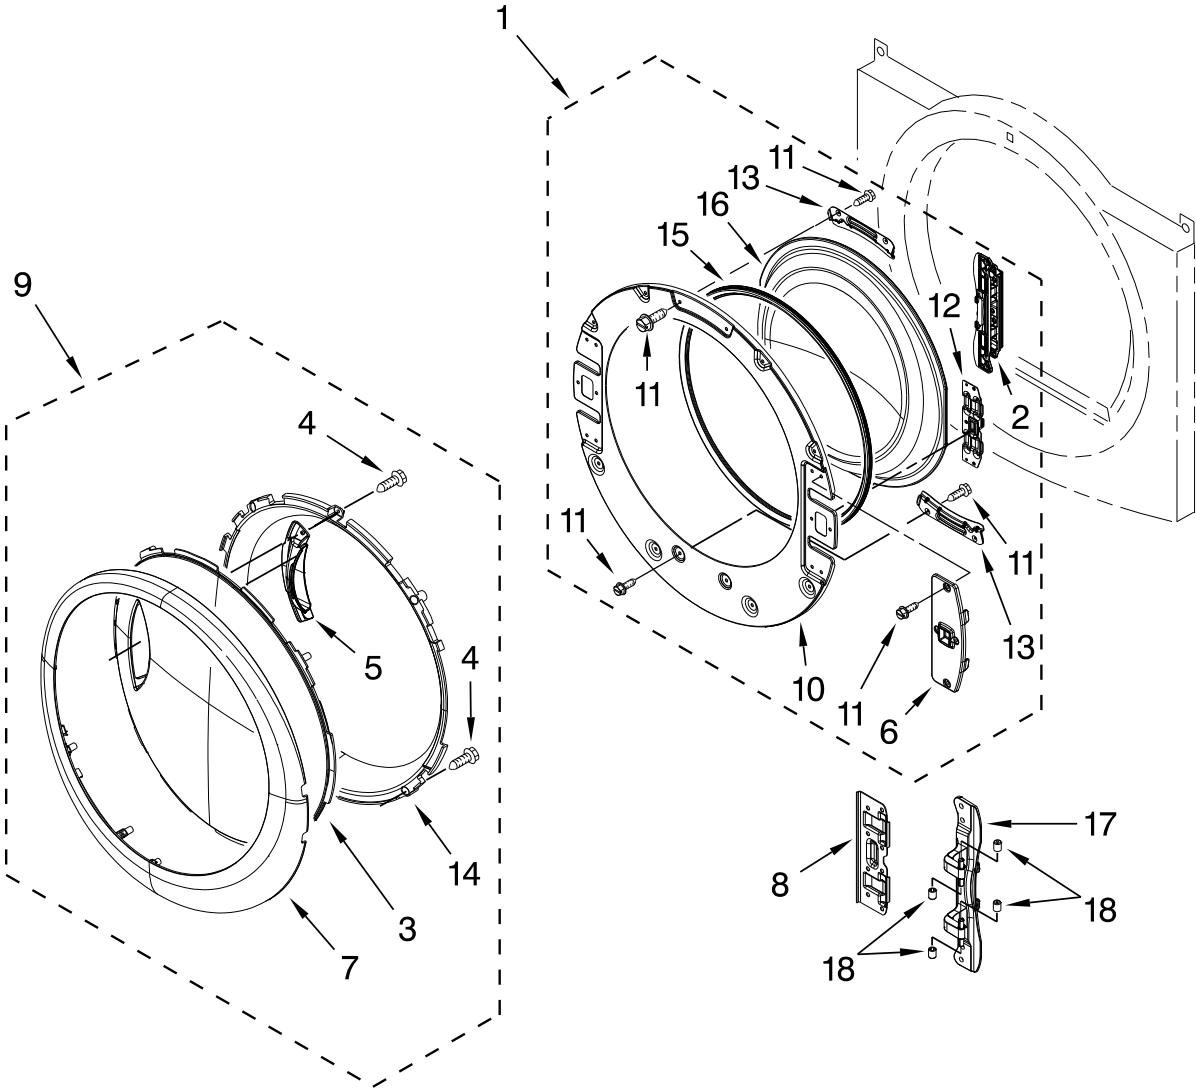

DOOR PARTS

DOOR PARTS

<u>Illus.</u> <u>No.</u>	<u>Part No.</u>	<u>Description</u>
1	W10208266	Door, Inner Assembly
2	W10208414	Door Hinge Assembly
3	W10208270	Screen, Door
4	9742177	Screw
5	W10208411	Door Handle
6	W10208413	Cover, Door Catch
7	W10208271	Door, Trim Ring
8	W10208419	Plate, Hinge Retainer
9	W10208268	Door Assembly, Outer
10	W10267837	Door, Inner Assembly
11	W10288126	Screw
12	W10208254	Door Catch Assembly
13	W10208252	Bracket, Glass
14	W10208269	Door Intermediate
15	W10329710	Seal, Glass
16	W10208417	Glass, Door
17	W10208415	Hinge, Base
18	W10208398	Cap, Hinge