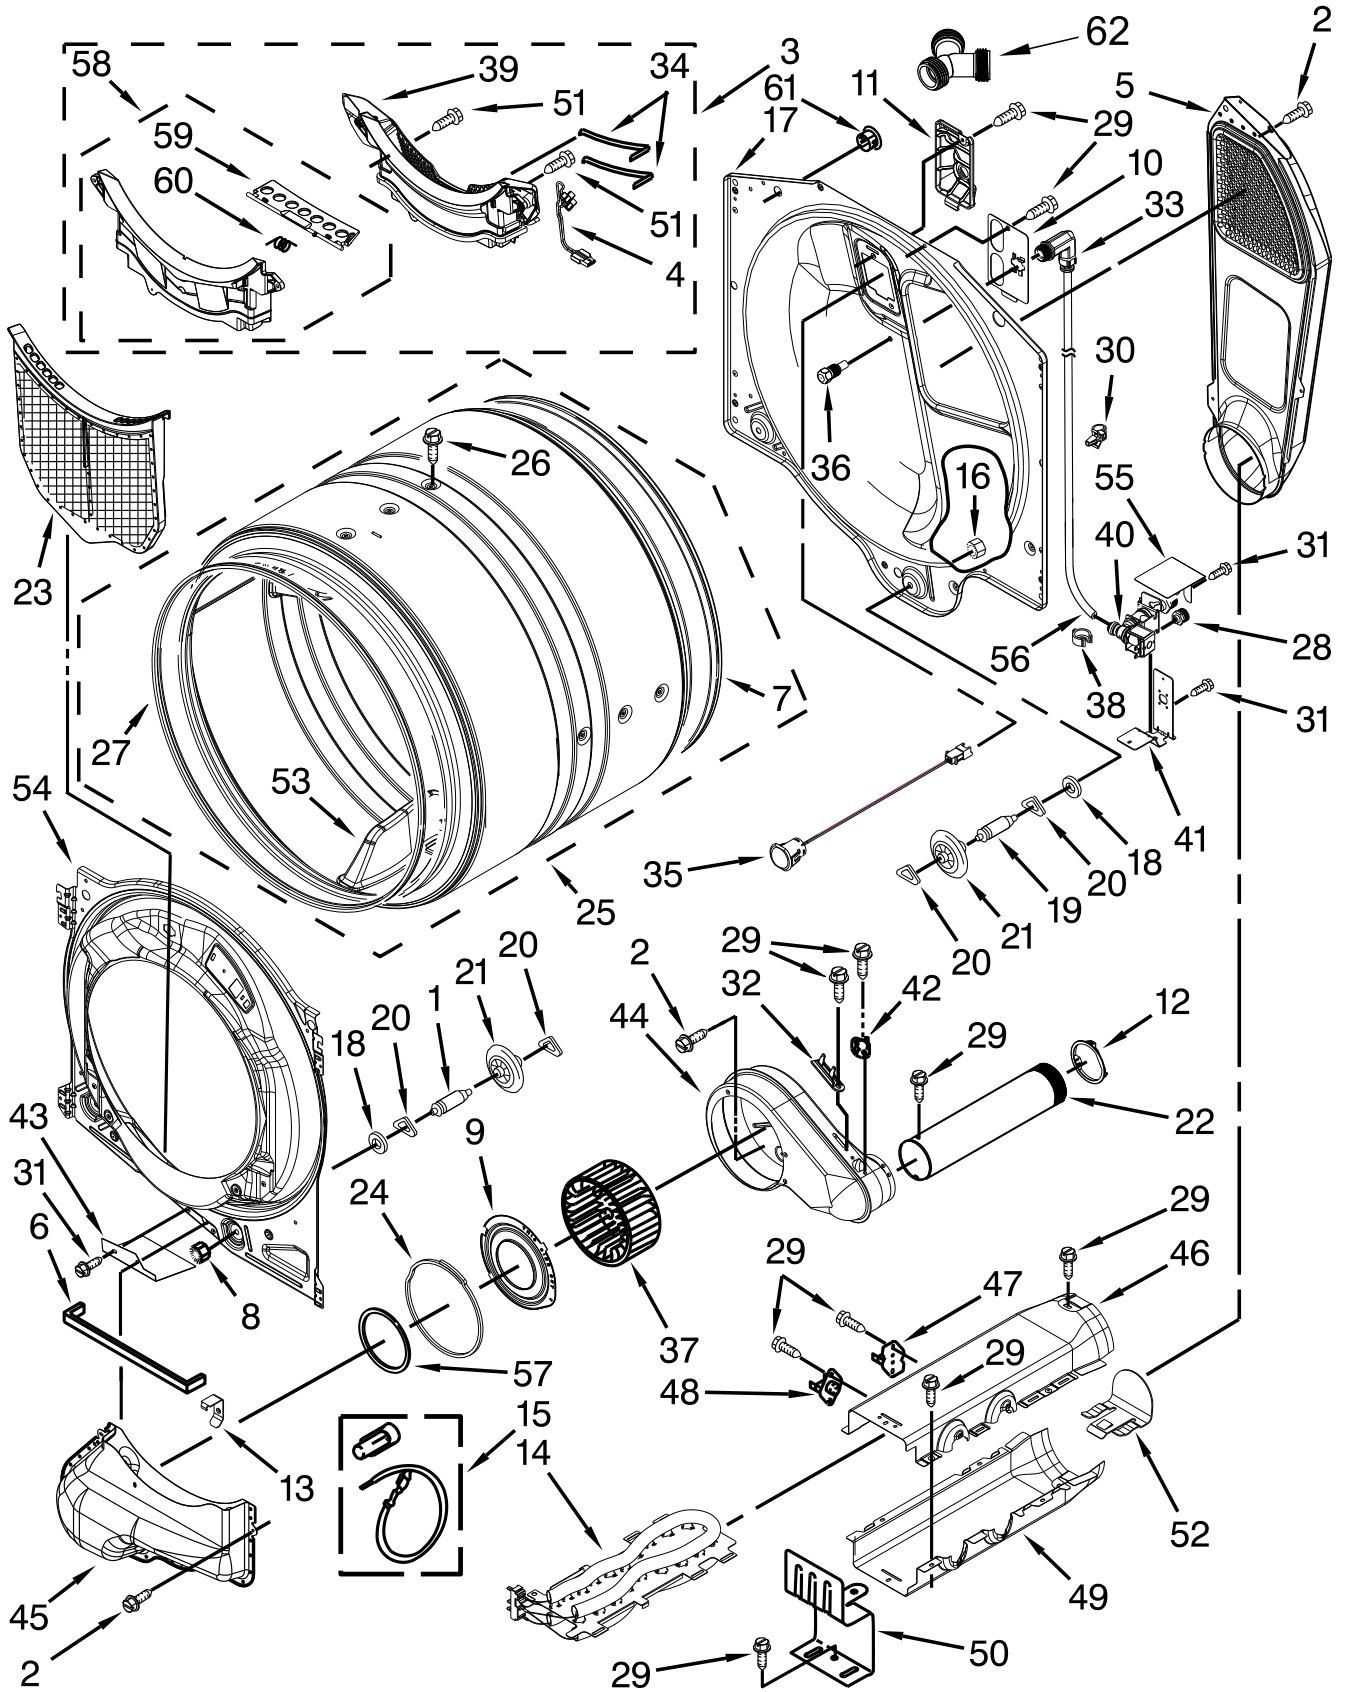

BULKHEAD PARTS

BULKHEAD PARTS

<u>Illus.</u> <u>No.</u>	<u>Part No.</u>	<u>Description</u>	<u>Illus.</u> <u>No.</u>	<u>Part No.</u>	<u>Description</u>
1	W10359271	Shaft, Drum Roller - Right Hand Thread	34	3387223	Sensor, Electrode
2	3390647	Screw	35	W10460935	Drum Light Assembly-Led
3	W10219012	Outlet Grill & Housing Assembly	36	W10277503	Nozzle & Screen Assembly
4	W10298258	Harness, Sensor	37	W10211915	Wheel, Blower
5	697354	Assembly, Air Duct	38	W10044599	Clip, Push To Connect
6	W10211950	Seal, Housing Outlet	39	W10211903	Grille, Outlet
7	697694	Seal, Drum	40	W10346403	Valve, Water Inlet
8	3934666	Nut, Hex	41	W10346402	Bracket, Valve
9	W10211901	Collar Assembly	42	8557403	Thermostat, High Limit
10	W10249422	Nozzle, Bracket Rear	43	W10128629	Shield, Blower
11	W10208422	Rear Deflector	44	W10211911	Housing, Blower
12	W10344699	Collar, Duct	45	W10211896	Lint Duct Assembly
13	W10414388	Clip, Lint Duct	46	8544769	Housing Slot, Heater Box
14	8544772	Heater Element	47	8318314	Cut-Off, Thermal
15	279457	Terminal Wire Kit (For Heater Element Wiring Harness Repair)	48	8577274	Thermistor
16	W10001120	Nut, Hex (Left Hand Thread)	49	8544770	Housing Tab, Heater Box
17	8520836	Bulkhead, Rear	50	8066099	Bracket, Heater Box
18	3387459	Washer	51	3387230	Screw
19	W10359272	Shaft, Drum Roller - Left Hand Thread	52	8544776	Flange, Heater Box
20	690997	Washer, Tri Ring	53	W10280771	Baffle, Drum
21	W10314171	Roller, Support	54	W10211930	Bulkhead, Front Door Screen
22	W10342188	Exhaust Pipe	55	W10184825	Cover, Inlet Valve
23	W10370972	Lint Screen	56	W10348621	Hose, Rear Nylon
24	697770	Seal, Plate Cover	57	W10211899	Seal, Blower Cover
25	W10280779	Drum Assembly Complete	58	W10219013	Housing & Door Assembly
26	W10219342	Screw	59	W10219016	Door, Lint Screen
27	W10273050	Seal, Drum Front	60	W10219015	Spring, Lint Screen Door
28	W10044605	Coupling, Hose	61	8529007	Plug, Rear Bulkhead
29	693995	Screw	62	W10336486	Connector, Hose -"Y"
30	3391018	Tie, Cable			
31	90767	Screw			
32	3392519	Fuse, Thermal (91C)			
33	W10347739	Nozzle & Hose Assembly