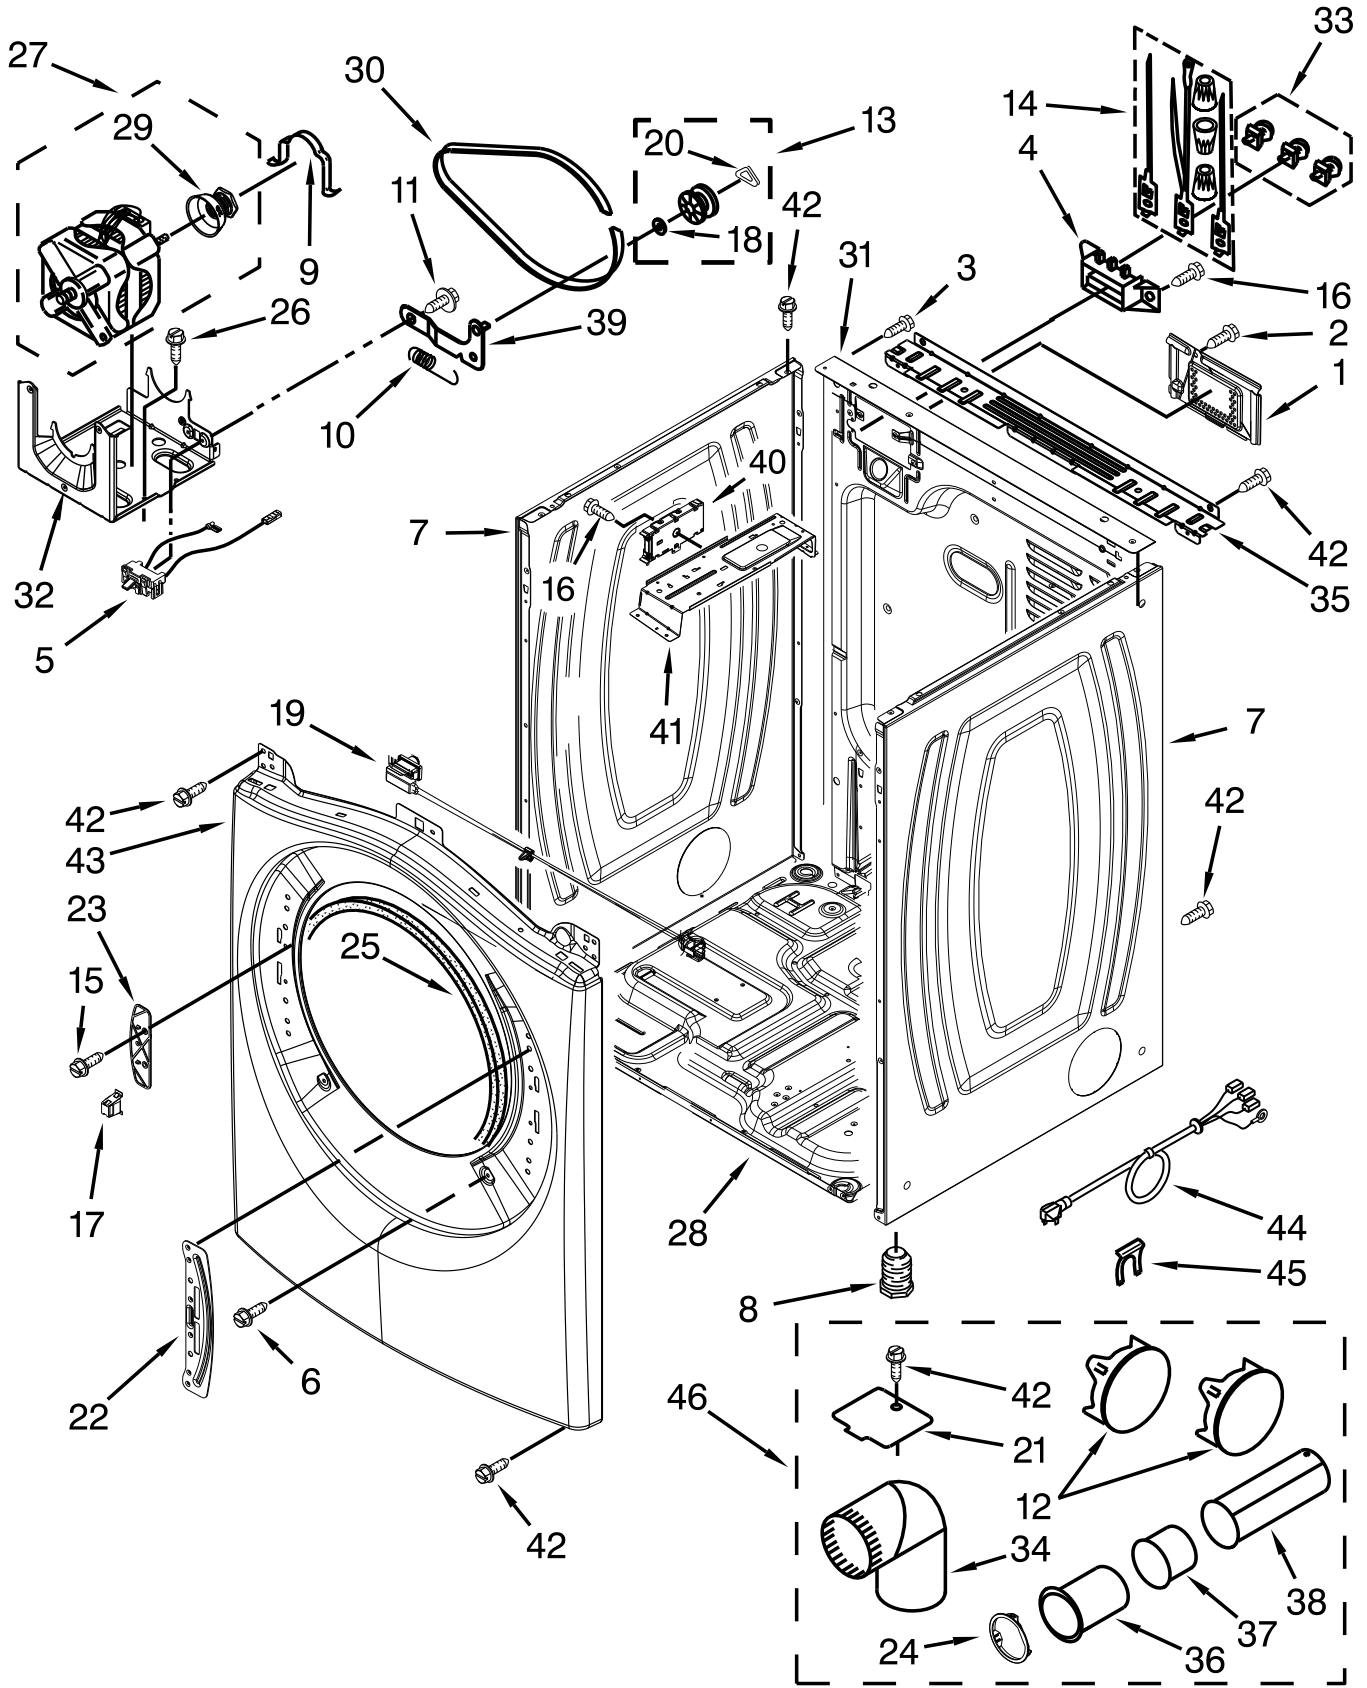

CABINET PARTS

CABINET PARTS

<u>Illus.</u> <u>No.</u>	<u>Part No.</u>	<u>Description</u>	<u>Illus.</u> <u>No.</u>	<u>Part No.</u>	<u>Description</u>
1	W10316167	Cover, Terminal Block	32	W10242878	Bracket, Motor Mounting
2	3390631	Screw	33	279393	Screw Kit, Terminal Block
3	8533974	Screw	34	W10416072	4" - 90~ Elbow
4	3397659	Block, Terminal	35	W10208382	Panel, Rear
5	W10411936	Switch, Broken Belt	36	8563747	Pipe, Exhaust (Medium)
6	3357011	Screw	37	W10331278	Exhaust Pipe (Short)
7		Panel, Side	38	8563749	Exhaust, Pipe (Long)
	W10468495	White	39	3388674	Bracket, Idler
	W10468496	Chrome Shadow	40	W10495880	Control Board
8	3392100	Foot, Dryer	41	W10259611	Bracket, Control
	279810	Foot, Optional (Extended Length Package Of 2) (Not Included)	42	3390647	Screw
9	W10121316	Clamp, Motor Mount	43		Front Panel
10	W10446781	Spring, Idler		W10363953	White
11	3389420	Screw		W10463309	Chrome Shadow
12	W10404617	Plug, Multivent	44	3394208	Cord, Power
13	3388672	Assembly, Pulley	45	694415	Clip, Strain Relief
14	279318	Terminal, Brass & Tinned (Includes Terminal Block Screw Kit)			Optional Parts Not Included|Dryer Exhaust Kit|(For Side & Bottom Venting)
15	W10288126	Screw	46	W10323246	Kit, 4-Way Venting
16	90767	Screw			
17	W10208401	Spring Catch Assembly			
18	W10121334	Washer			
19	W10350906	Door Switch, Snap In			
20	690997	Washer, Tri Ring			
21	W10354249	Plate, Cover			
22	W10208218	Bracket, Door Hinge			
23	W10208250	Strike, Door			
24	W10344699	Collar, Duct			
25	3387242	Seal, Front Panel			
26	343641	Screw			
27	W10396028	Motor Assembly			
28	8565046	Base, Cabinet			
29	8578220	Pulley, Motor			
30	3387610	Belt, Drive			
31	W10487430	Panel, Rear