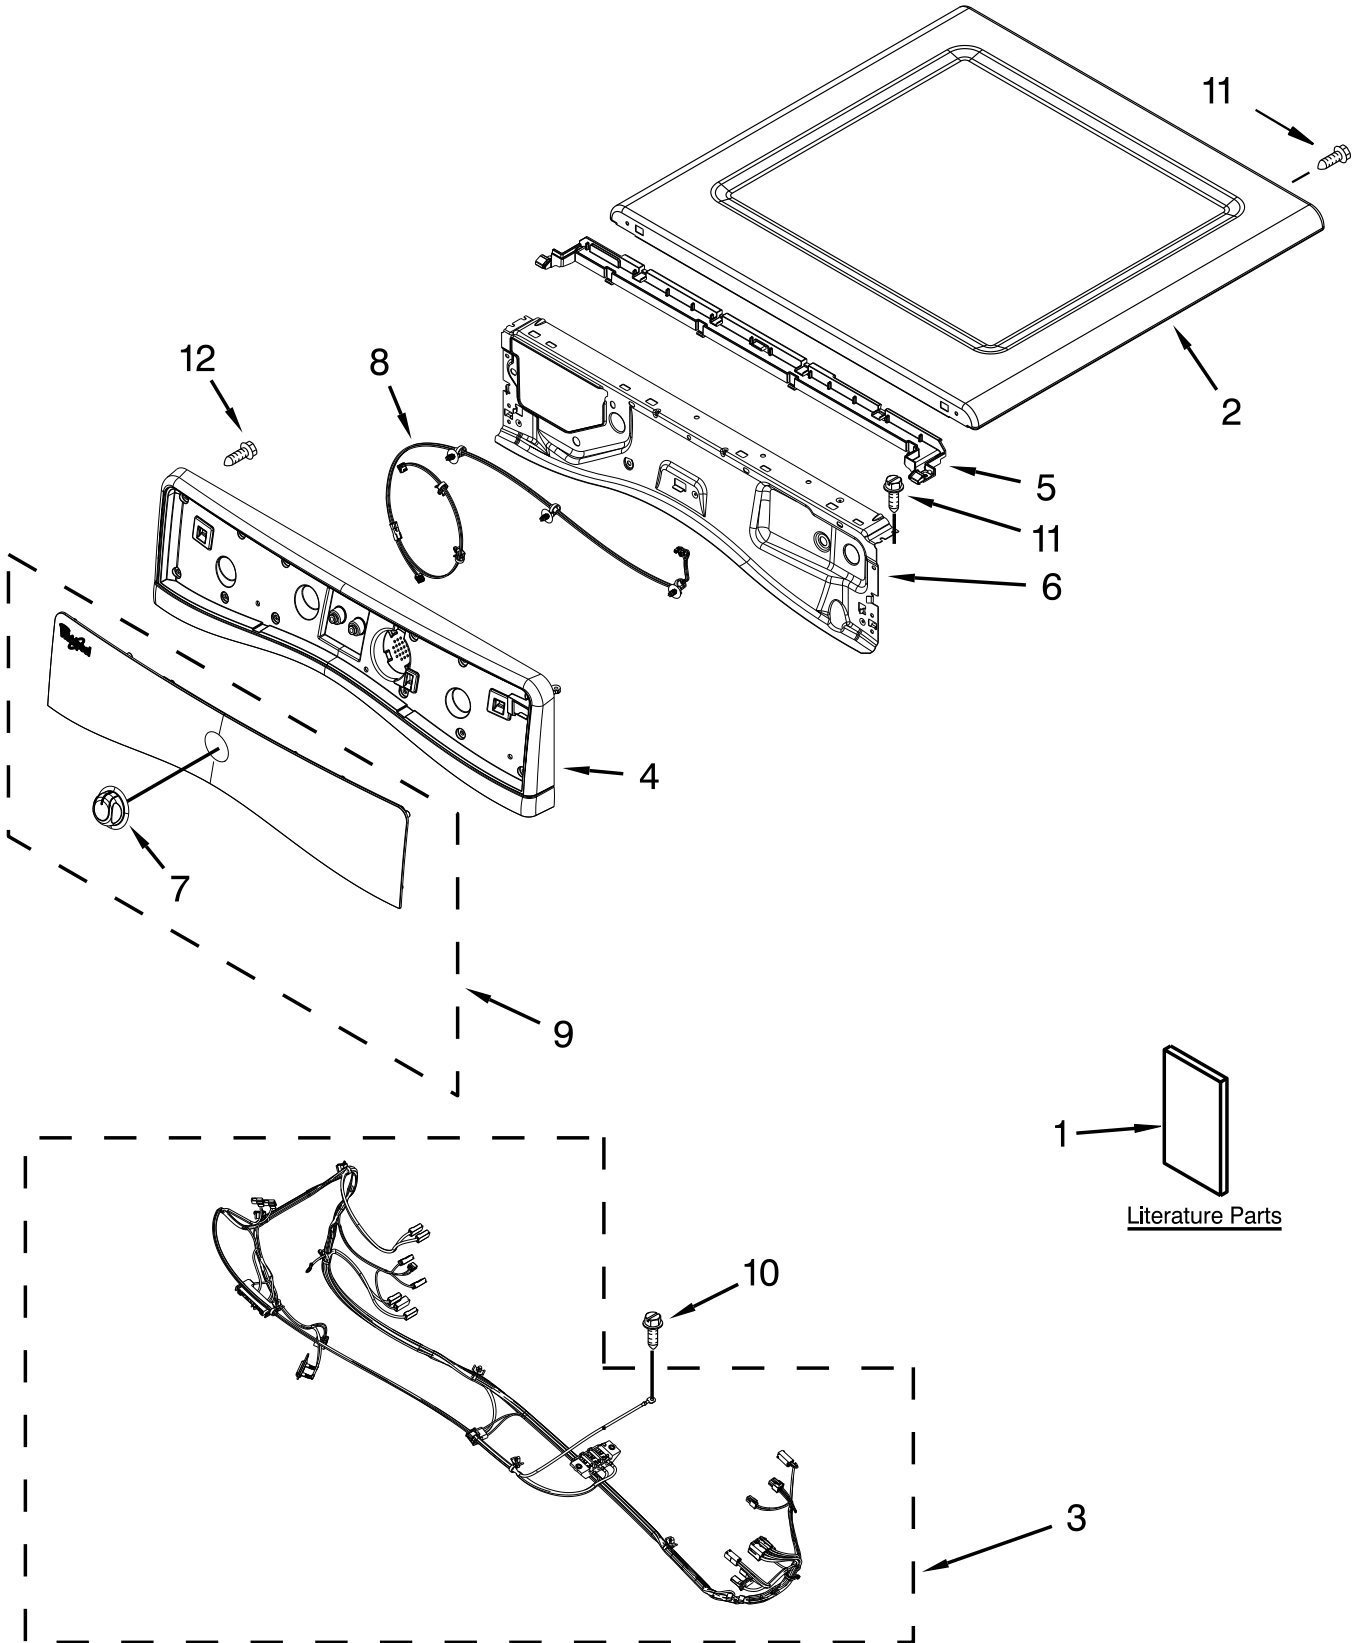

PARTS LIST

for

27" ELECTRIC DRYER

Models:

YWED88HEAC0 (Chrome Shadow)

YWED88HEAW0 (White)

**FOR CUSTOMER SATISFACTION ALWAYS USE
FACTORY SPECIFICATION PARTS**

TOP AND CONSOLE PARTS

TOP AND CONSOLE PARTS

<u>Illus.</u> <u>No.</u>	<u>Part No.</u>	<u>Description</u>
1		Literature Parts
	W10494212	Use & Care Guide
	W10097114	Tech Sheet
	W10558994	Installation Instructions
2		Top
	W10208383	White
	W10460919	Chrome Shadow
3	W10441590	Harness, Main
4		Panel, Console
	W10391519	White
	W10463690	Chrome Shadow
5	W10259210	Water Channel
6	W10208198	Bracket, Console
7	W10391535	Knob Assembly
8	W10443062	Cable, User Interface
9		IML Assembly
	W10391529	White
	W10463676	Chrome Shadow
10	693995	Screw
11	3390647	Screw
12	W10489172	Screw