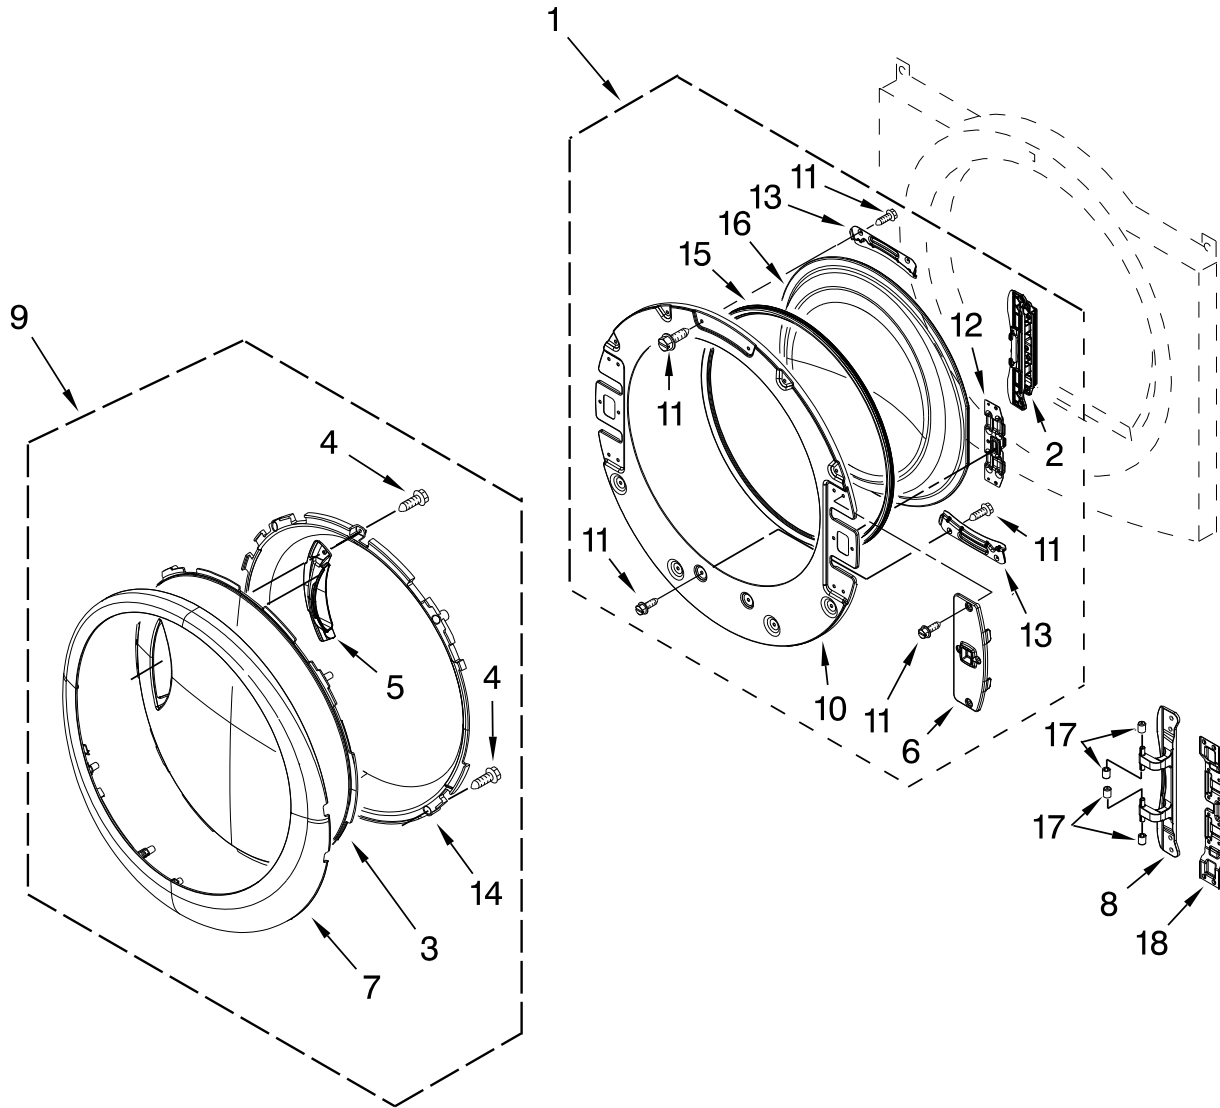

TOP AND CONSOLE PARTS

<u>Illus.</u> <u>No.</u>	<u>Part No.</u>	<u>Description</u>
1		Literature Parts
	W10494212	Use & Care Guide
	W10097114	Tech Sheet
	W10558994	Installation Instructions
2		Top
	W10208383	White
	W10460919	Chrome Shadow
3	W10441590	Harness, Main
4		Panel, Console
	W10446407	White
	W10463687	Chrome Shadow
5	W10259210	Water Channel
6	W10208198	Bracket, Console
7	W10391535	Knob Assembly
8	W10443062	Cable, User Interface
9		IML Assembly
	W10391528	White
	W10463673	Chrome Shadow
10	693995	Screw
11	3390647	Screw
12	W10489172	Screw

ACCESSORY PARTS|THE FOLLOWING POWER CORD CAN BE ORDERED. IMPORTANT: CHECK LOCAL WIRING CODE

DOOR PARTS

DOOR PARTS

<u>Illus.</u> <u>No.</u>	<u>Part No.</u>	<u>Description</u>
1	W10208266	Door, Inner Assembly
2	W10208414	Door Hinge Assembly
3	W10208270	Screen, Door
4	9742177	Screw
5	W10208411	Door Handle
6	W10208413	Cover, Door Catch
7	W10208271	Door, Trim Ring
8	W10208415	Hinge, Base
9	W10208268	Door Assembly, Outer
10	W10267837	Door, Inner Assembly
11	W10288126	Screw
12	W10208254	Door Catch Assembly
13	W10208252	Bracket, Glass
14	W10208269	Door Intermediate
15	W10329710	Seal, Glass
16	W10208417	Glass, Door
17	W10208398	Cap, Hinge
18	W10208419	Plate, Hinge Retainer