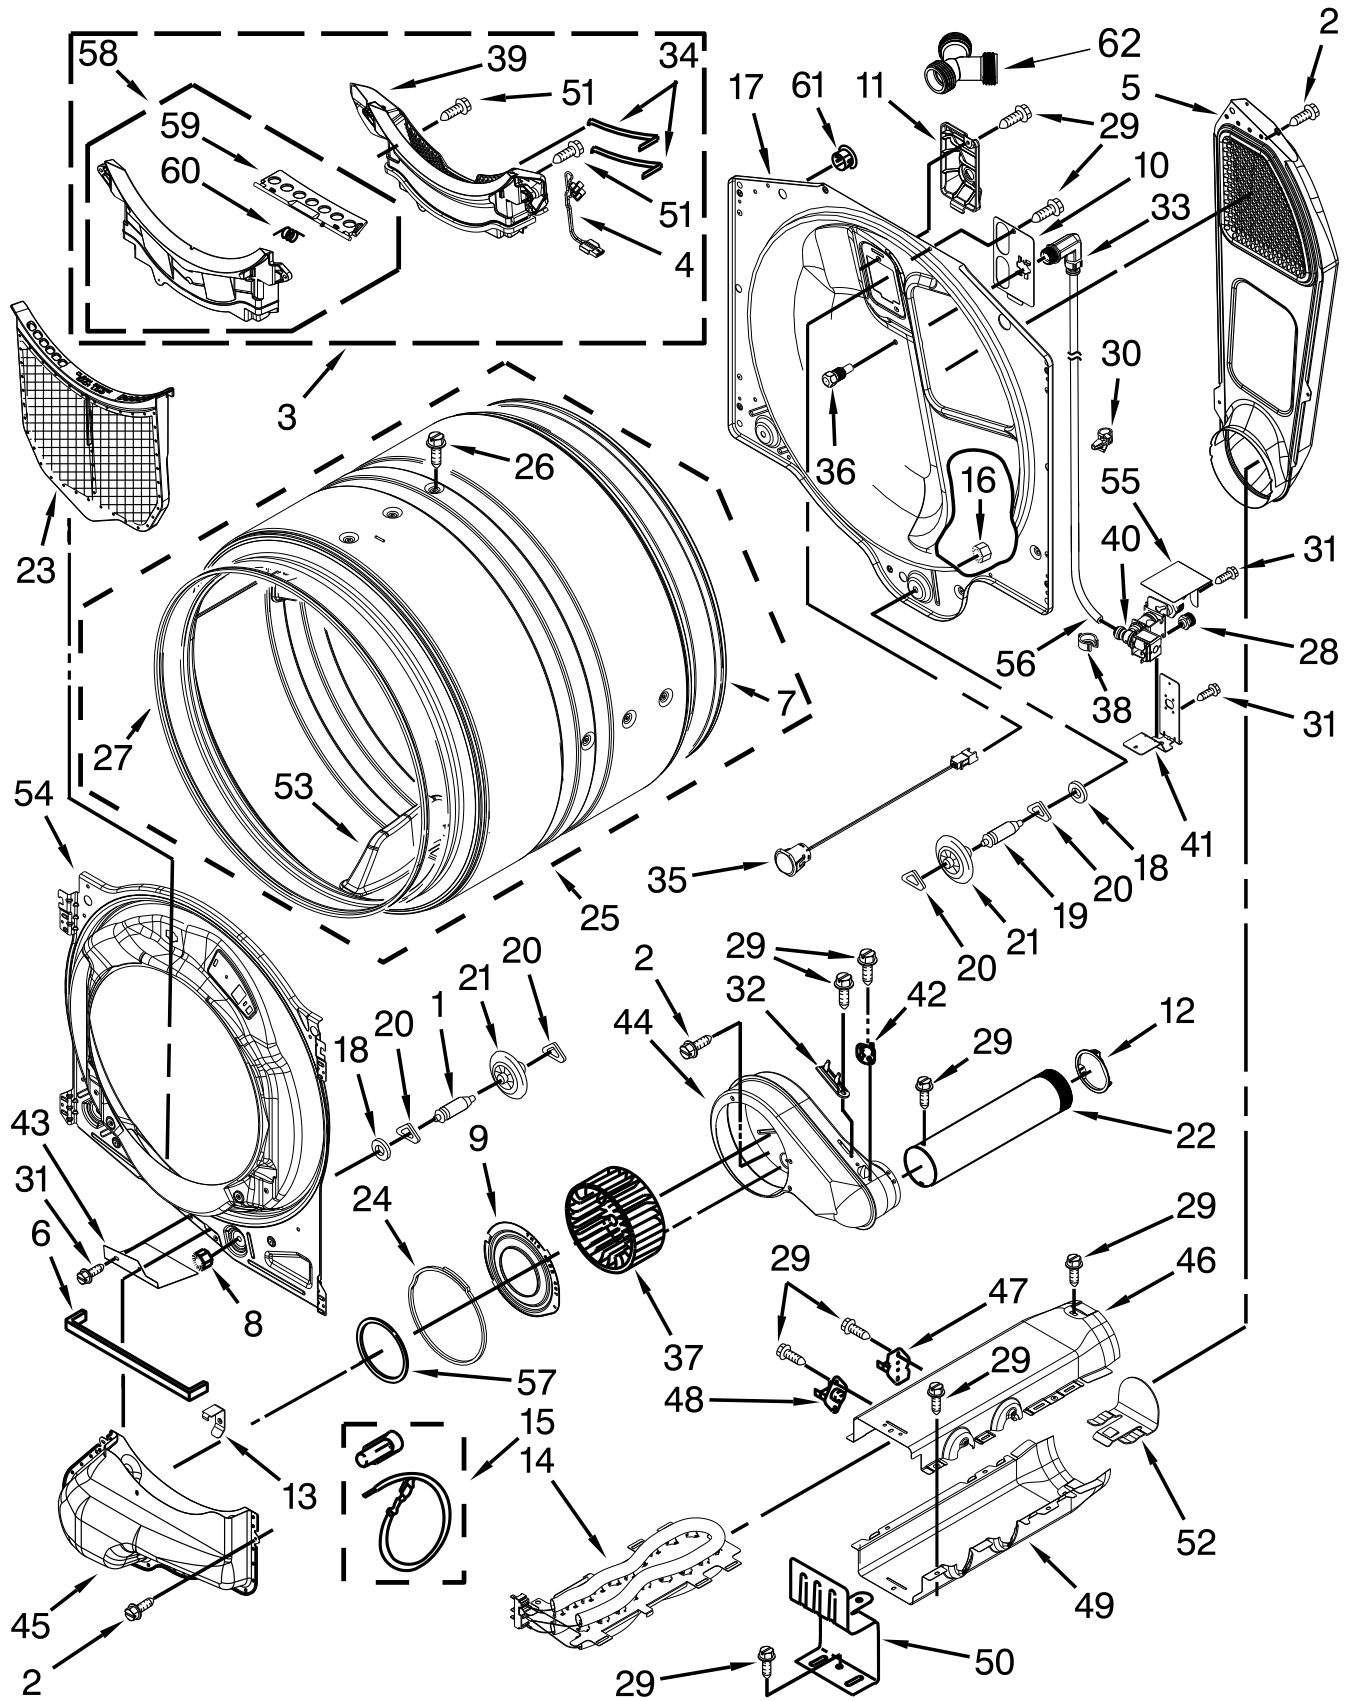

BULKHEAD PARTS

BULKHEAD PARTS

<u>Illus. No.</u>	<u>Part No.</u>	<u>Description</u>	<u>Illus. No.</u>	<u>Part No.</u>	<u>Description</u>
1	W10359271	Shaft, Drum Roller - Right Hand Thread	34	3387223	Sensor, Electrode
2	3390647	Screw	35	W10460935	Drum Light Assembly-Led
3	W10219012	Outlet Grill & Housing Assembly	36	W10277503	Nozzle & Screen Assembly
4	W10298258	Harness, Sensor	37	W10211915	Wheel, Blower
5	697354	Assembly, Air Duct	38	W10044599	Clip, Push To Connect
6	W10211950	Seal, Housing Outlet	39	W10211903	Grille, Outlet
7	697694	Seal, Drum	40	W10346403	Valve, Water Inlet
8	3934666	Nut, Hex	41	W10346402	Bracket, Valve
9	W10211901	Collar Assembly	42	8557403	Thermostat, High Limit
10	W10249422	Nozzle, Bracket Rear	43	W10128629	Shield, Blower
11	W10208422	Rear Deflector	44	W10211911	Housing, Blower
12	W10344699	Collar, Duct	45	W10211896	Lint Duct Assembly
13	W10414388	Clip, Lint Duct	46	8544769	Housing Slot, Heater Box
14	8544772	Heater Element	47	8318314	Cut-Off, Thermal
15	279457	Terminal Wire Kit (For Heater Element Wiring Harness Repair)	48	8577274	Thermistor
16	W10001120	Nut, Hex (Left Hand Thread)	49	8544770	Housing Tab, Heater Box
17	8520836	Bulkhead, Rear	50	8066099	Bracket, Heater Box
18	3387459	Washer	51	3387230	Screw
19	W10359272	Shaft, Drum Roller - Left Hand Thread	52	8544776	Flange, Heater Box
20	690997	Washer, Tri Ring	53	W10280771	Baffle, Drum
21	W10314171	Roller, Support	54	W10211930	Bulkhead, Front Door Screen
22	W10342188	Exhaust Pipe	55	W10184825	Cover, Inlet Valve
23	W10370972	Lint Screen	56	W10348621	Hose, Rear Nylon
24	697770	Seal, Plate Cover	57	W10211899	Seal, Blower Cover
25	W10280779	Drum Assembly Complete	58	W10219013	Housing & Door Assembly
26	W10219342	Screw	59	W10219016	Door, Lint Screen
27	W10273050	Seal, Drum Front	60	W10219015	Spring, Lint Screen Door
28	W10044605	Coupling, Hose	61	8529007	Plug, Rear Bulkhead
29	693995	Screw	62	W10336486	Connector, Hose -"Y"
30	3391018	Tie, Cable			
31	90767	Screw			
32	3392519	Fuse, Thermal (91C)			
33	W10347739	Nozzle & Hose Assembly