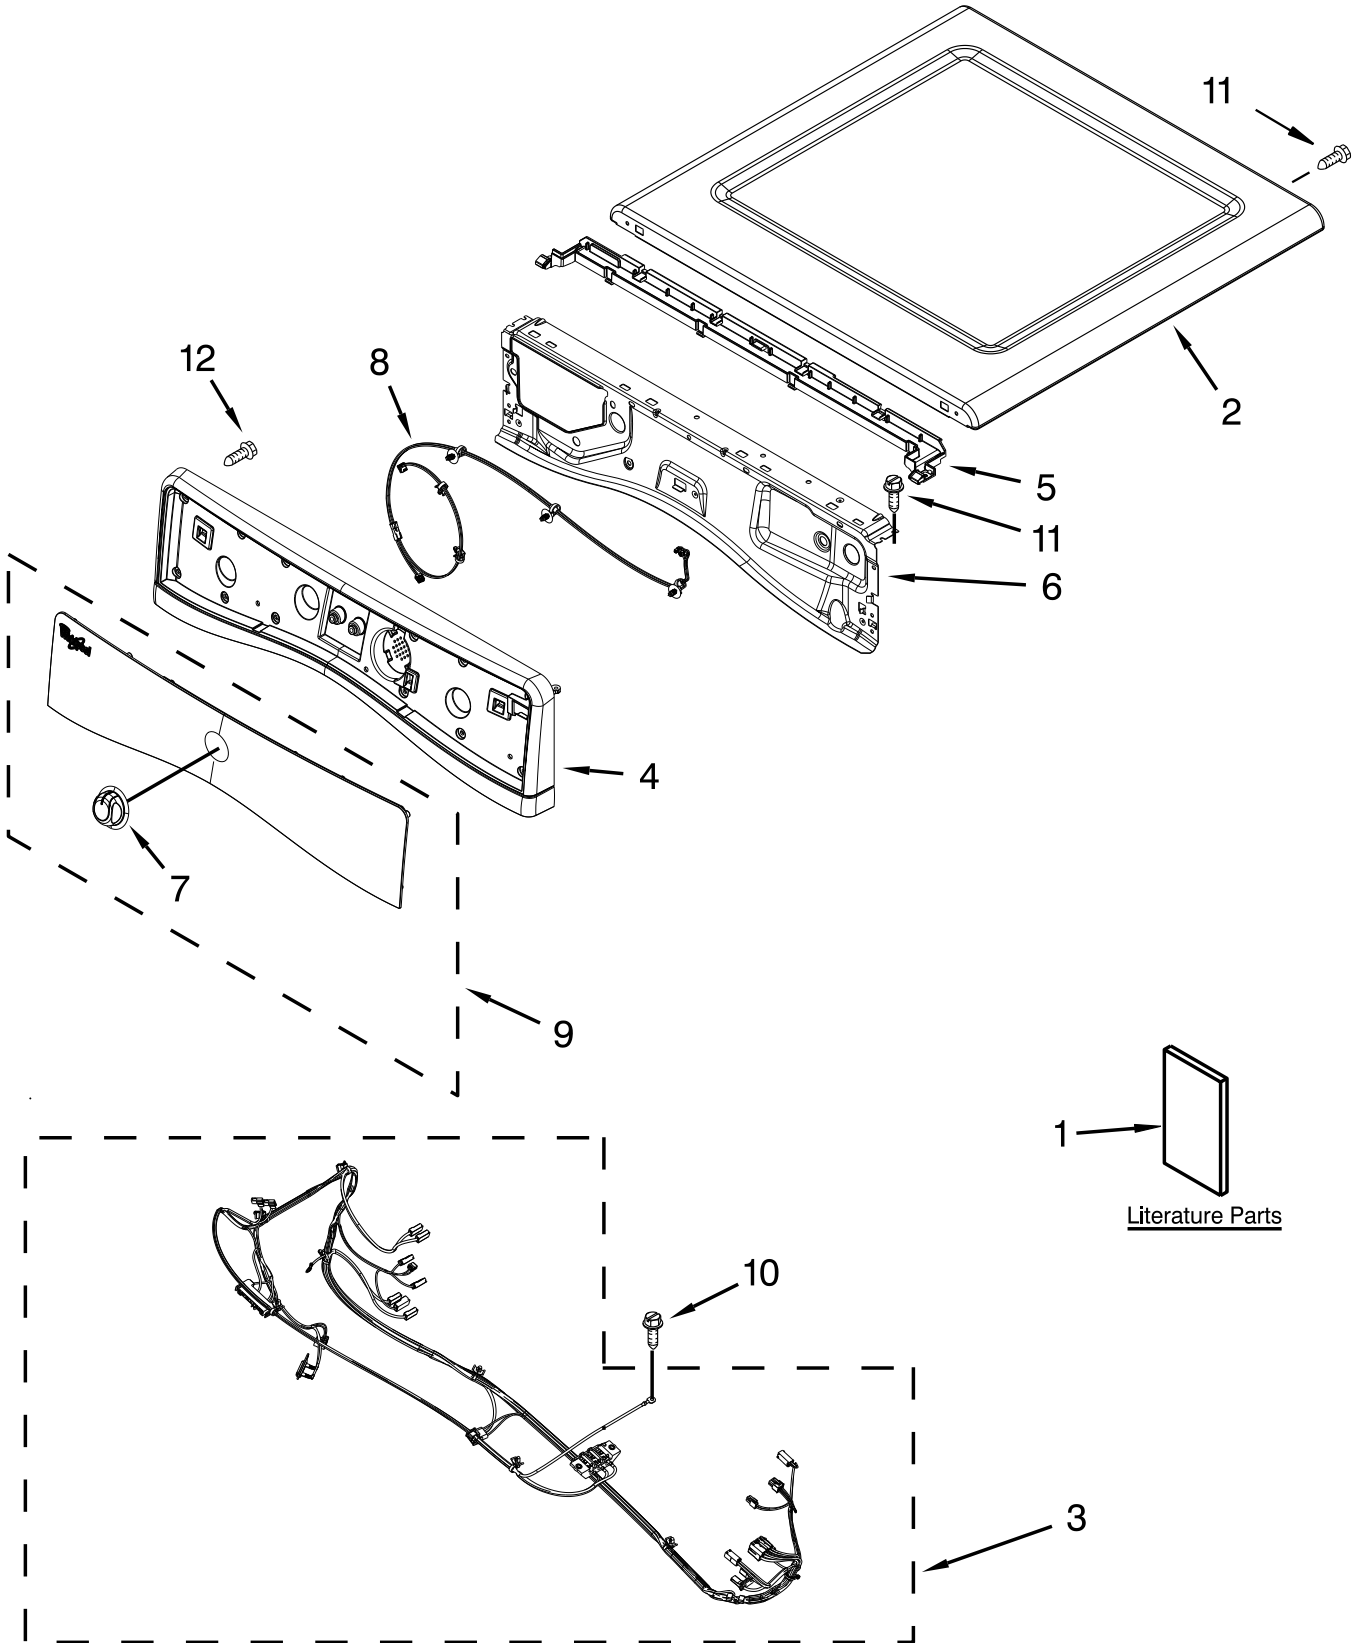

PARTS LIST

for

27" ELECTRIC DRYER

Models:

YWED94HEAW0 (White)

YWED94HEAC0 (Chrome Shadow)

**FOR CUSTOMER SATISFACTION ALWAYS USE
FACTORY SPECIFICATION PARTS**

TOP AND CONSOLE PARTS

TOP AND CONSOLE PARTS

<u>Illus.</u> <u>No.</u>	<u>Part No.</u>	<u>Description</u>
1		Literature Parts
	W10494212	Use & Care Guide
	W10097114	Tech Sheet
	W10558994	Installation Instructions
2		Top
	W10208383	White
	W10460919	Chrome Shadow
3	W10441590	Harness, Main
4		Panel, Console
	W10446407	White
	W10463687	Chrome Shadow
5	W10259210	Water Channel
6	W10208198	Bracket, Console
7	W10391535	Knob Assembly
8	W10443062	Cable, User Interface
9		IML Assembly
	W10391528	White
	W10463673	Chrome Shadow
10	693995	Screw
11	3390647	Screw
12	W10489172	Screw