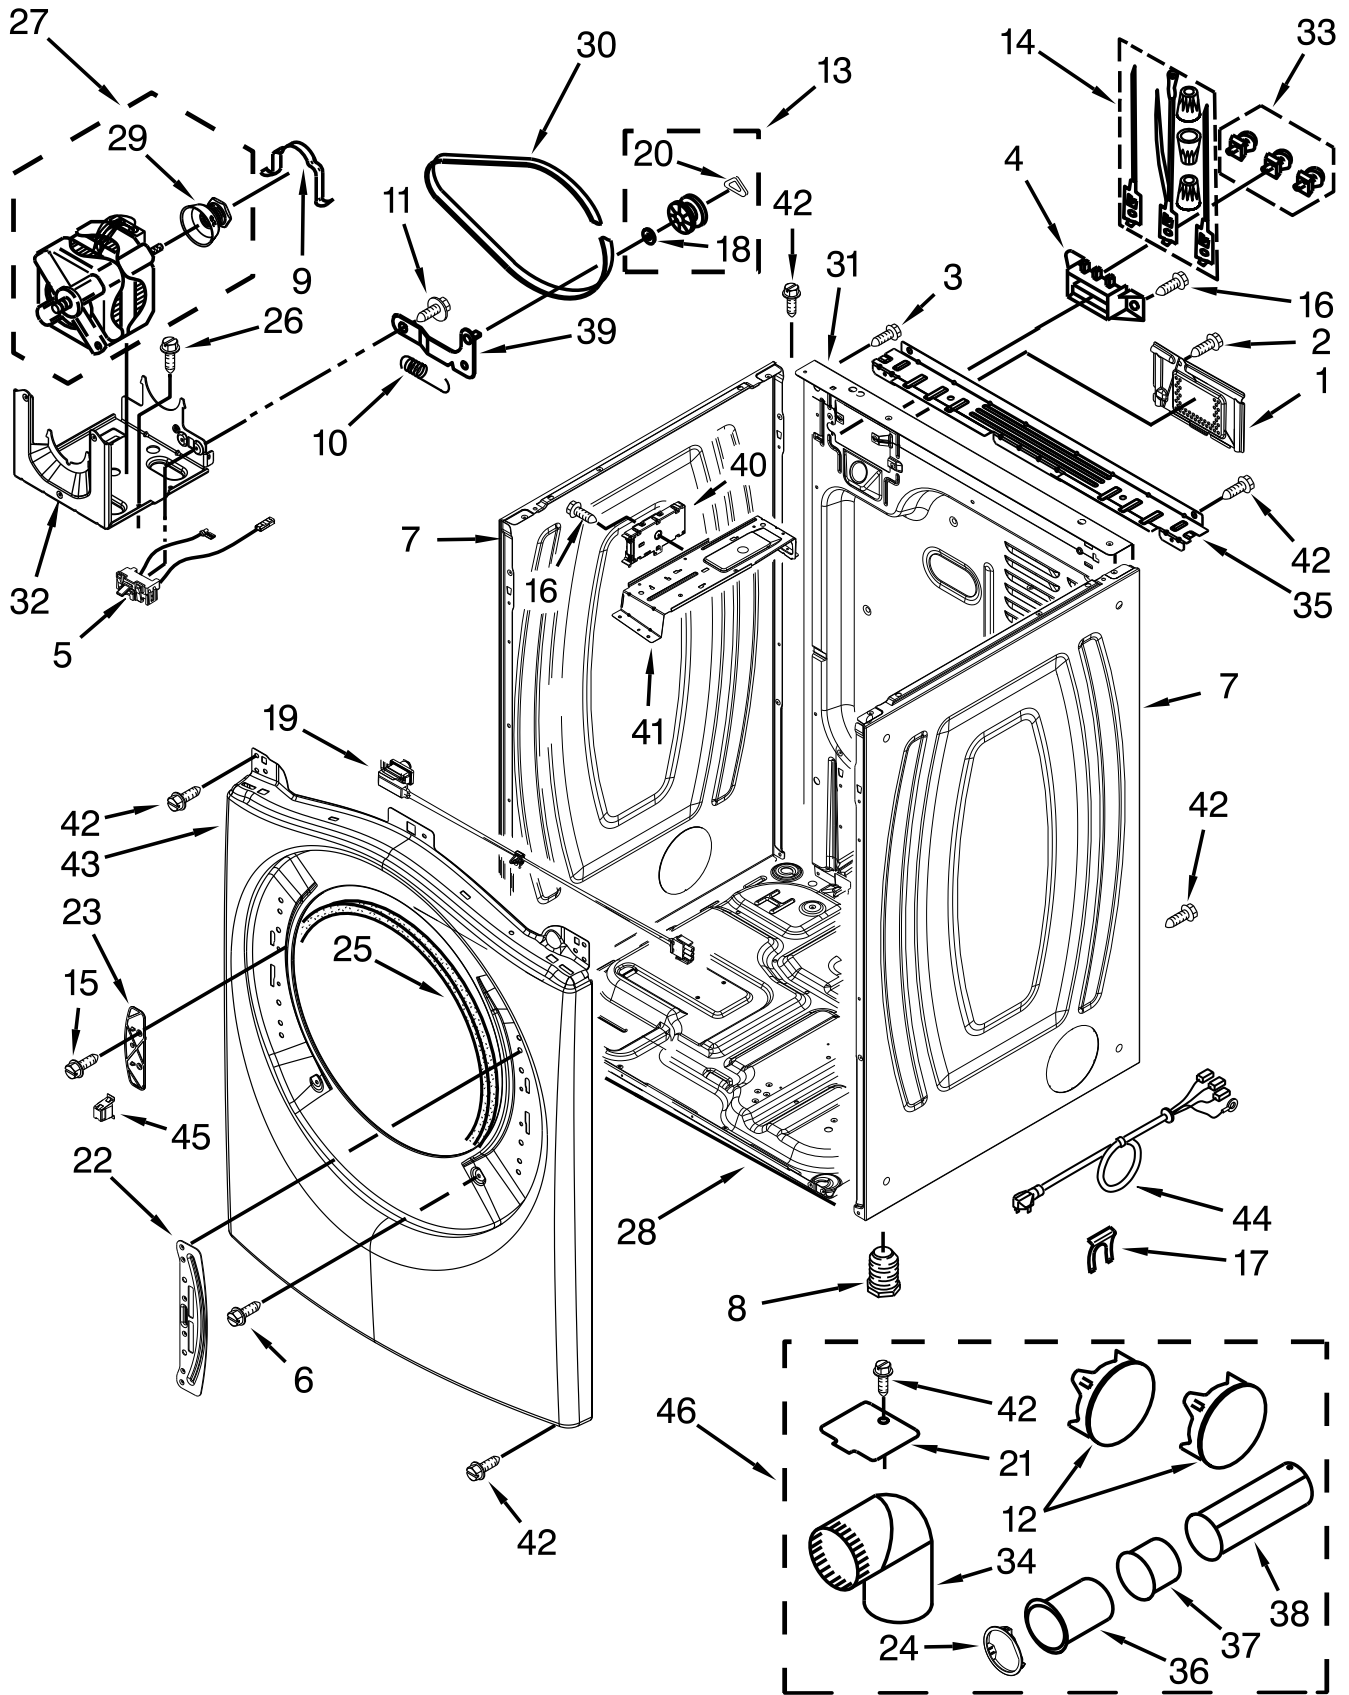

CABINET PARTS

CABINET PARTS

<u>Illus. No.</u>	<u>Part No.</u>	<u>Description</u>	<u>Illus. No.</u>	<u>Part No.</u>	<u>Description</u>
1	W10316167	Cover, Terminal Block	32	W10242878	Bracket, Motor Mounting
2	3390631	Screw	33	279393	Screw Kit, Terminal Block
3	8533974	Screw	34	W10416072	4" - 90~ Elbow
4	3397659	Block, Terminal	35	W10208382	Panel, Rear
5	W10411936	Switch, Broken Belt	36	8563747	Pipe, Exhaust (Medium)
6	3357011	Screw	37	W10331278	Exhaust Pipe (Short)
7		Panel, Side	38	8563749	Exhaust, Pipe (Long)
	W10468495	White	39	3388674	Bracket, Idler
	W10468496	Chrome Shadow	40	W10495880	Control Board
8	3392100	Foot, Dryer	41	W10259611	Bracket, Control
	279810	Foot, Optional (Extended Length Package Of 2) (Not Included)	42	3390647	Screw
9	W10121316	Clamp, Motor Mount	43		Front Panel
10	W10446781	Spring, Idler		W10363953	White
11	3389420	Screw		W10463309	Chrome Shadow
12	W10404617	Plug, Multivent	44	3394208	Cord, Power
13	3388672	Assembly, Pulley	45	W10208401	Spring Catch Assembly
14	279318	Terminal, Brass & Tinned (Includes Terminal Block Screw Kit)			Optional Parts Not Included|Dryer Exhaust Kit|(For Side & Bottom Venting)
15	W10288126	Screw	46	W10323246	Kit, 4-Way Venting
16	90767	Screw			
17	694415	Clip, Strain Relief			
18	W10121334	Washer			
19	W10350906	Door Switch, Snap In			
20	690997	Washer, Tri Ring			
21	W10354249	Plate, Cover			
22	W10208218	Bracket, Door Hinge			
23	W10208250	Strike, Door			
24	W10344699	Collar, Duct			
25	3387242	Seal, Front Panel			
26	343641	Screw			
27	W10396028	Motor Assembly			
28	8565046	Base, Cabinet			
29	8578220	Pulley, Motor			
30	3387610	Belt, Drive			
31	W10487430	Panel, Rear