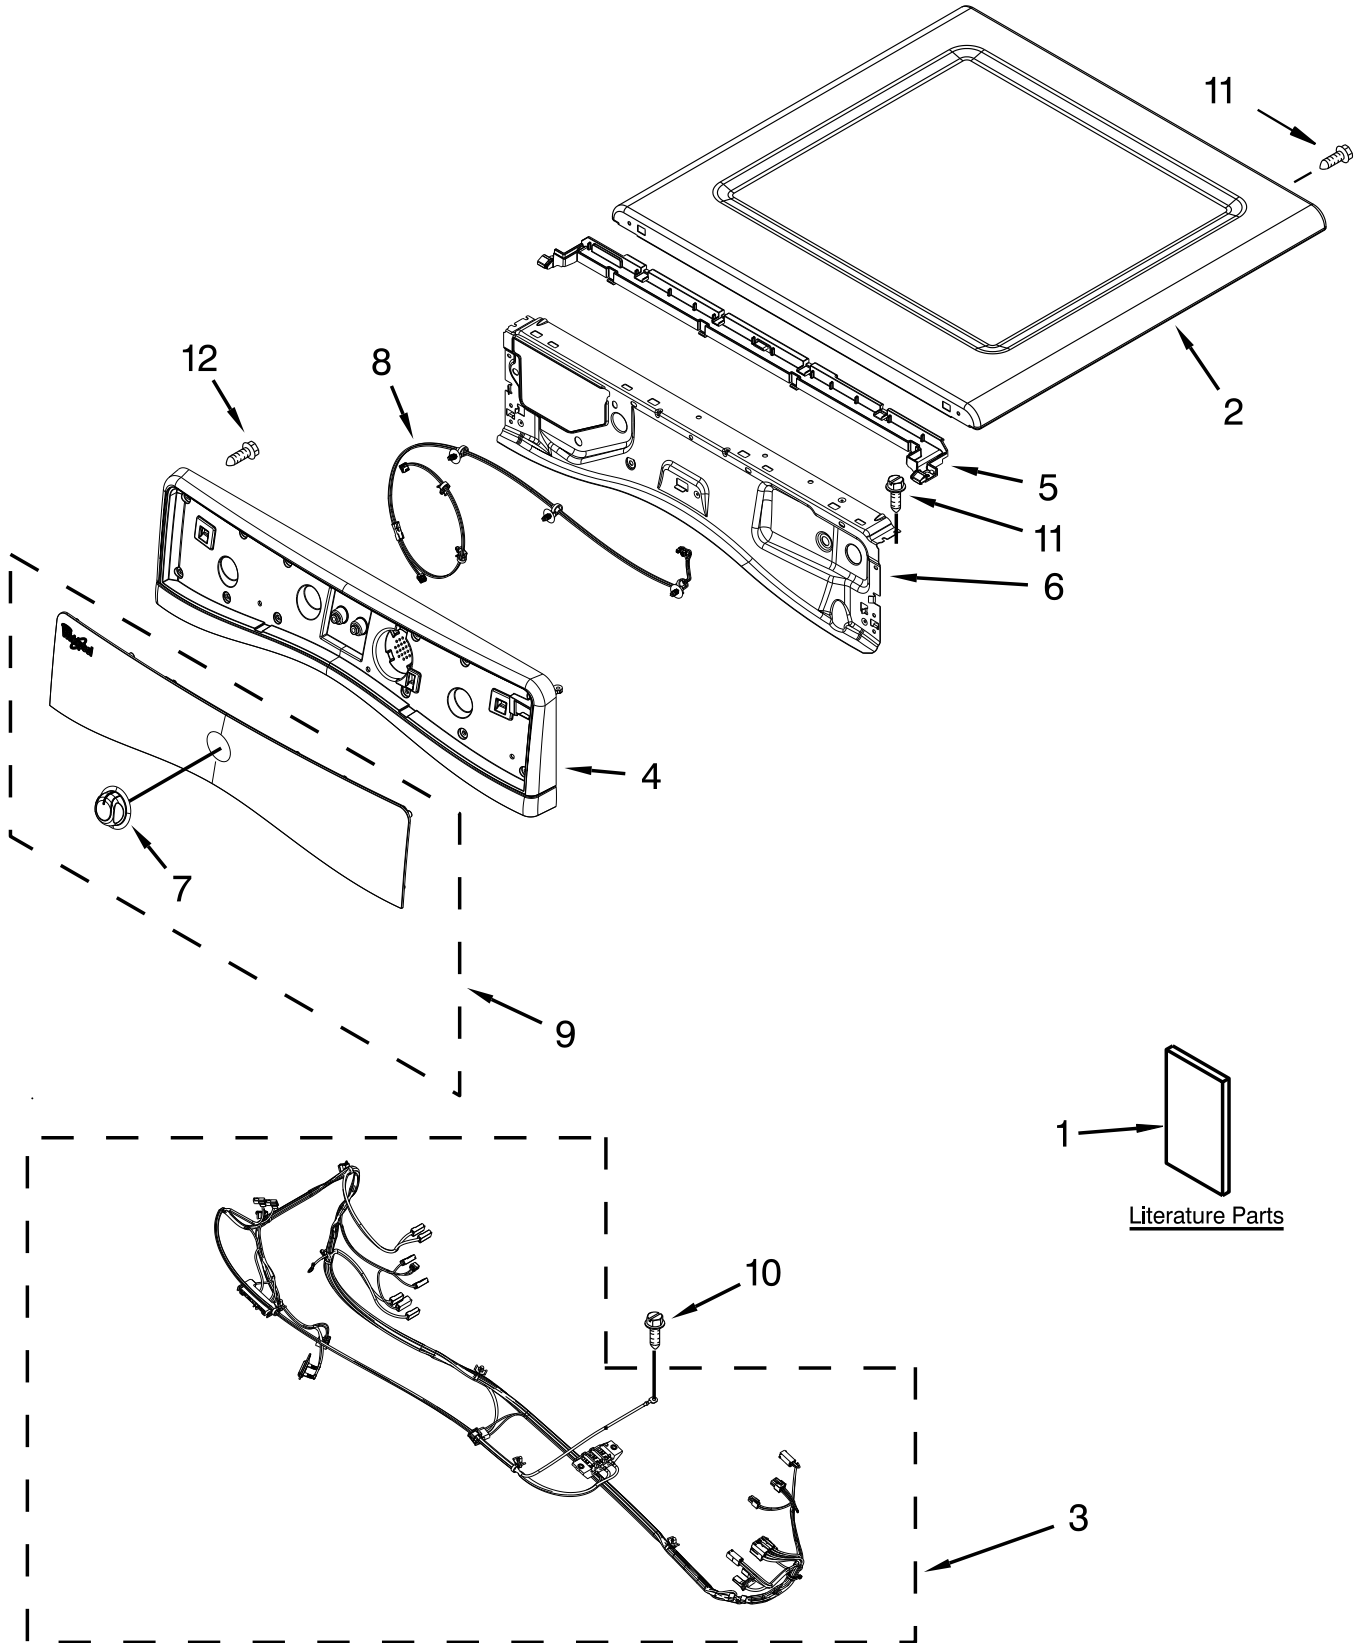

## 27" ELECTRIC DRYER

Models:

YWED96HEAW0 (White)

YWED96HEAU0 (Stainless)

YWED96HEAC0 (Chrome Shadow)

**FOR CUSTOMER SATISFACTION ALWAYS USE  
FACTORY SPECIFICATION PARTS**

# TOP AND CONSOLE PARTS

<u>Illus.</u> <u>No.</u>	<u>Part No.</u>	<u>Description</u>
1		Literature Parts
	W10494212	Use & Care Guide
	W10097114	Tech Sheet
	W10558994	Installation Instructions
2		Top
	W10208383	White
	W10460919	Chrome Shadow
	W10316282	Silver
3	W10441590	Harness, Main
4		Panel, Console
	W10463687	Chrome Shadow
	W10504272	Silver
5	W10259210	Water Channel
6	W10208198	Bracket, Console
7	W10391535	Knob Assembly
8	W10443062	Cable, User Interface
9		IML Assembly
	W10391528	White
	W10463673	Chrome Shadow
	W10489113	Silver
10	693995	Screw
11	3390647	Screw
12	W10489172	Screw