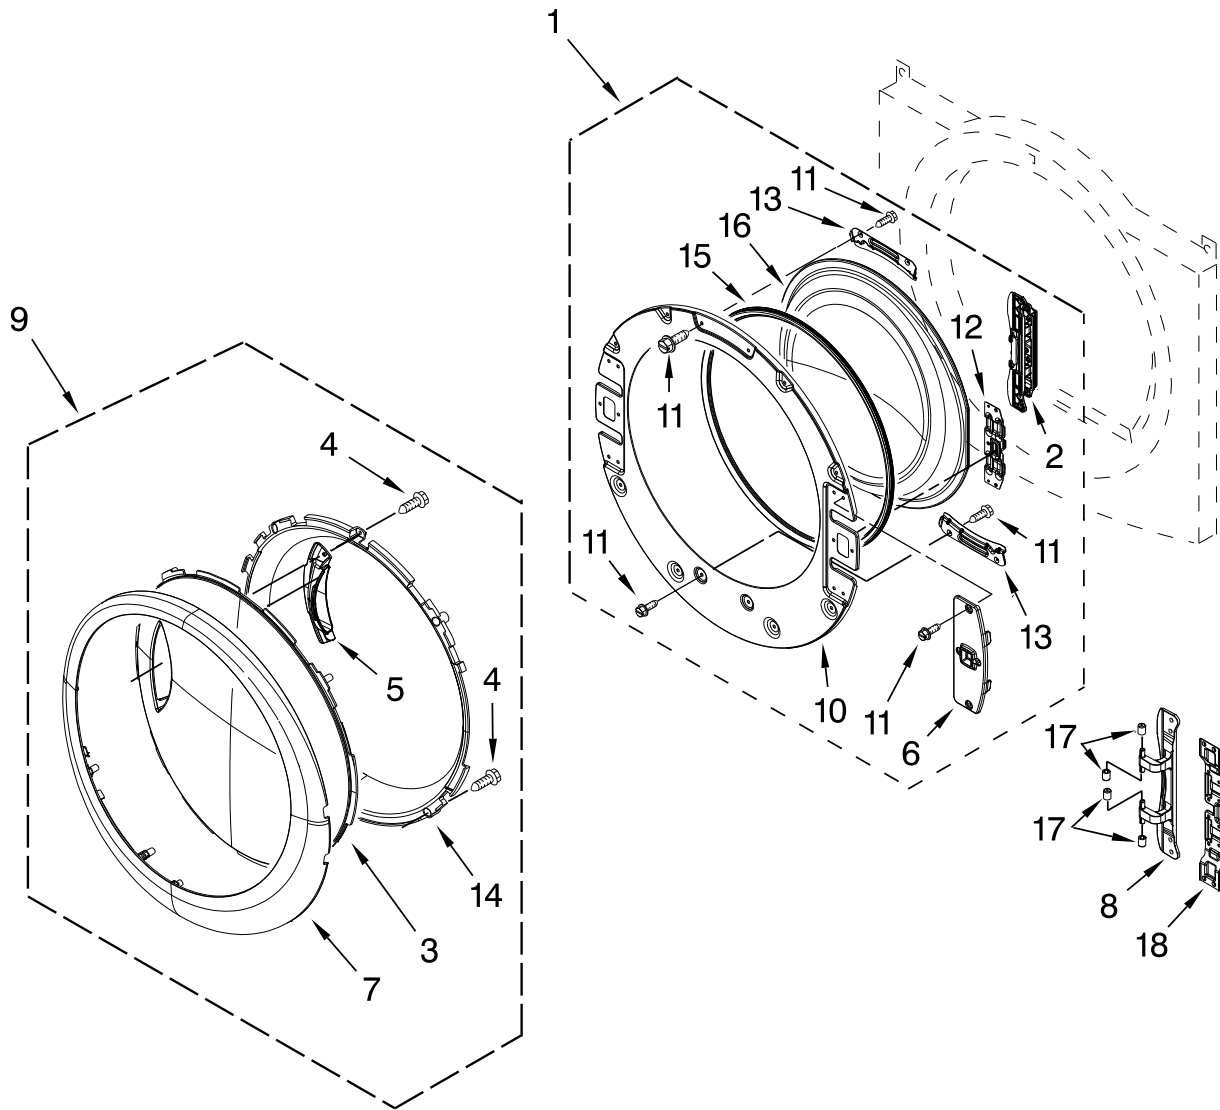

DOOR PARTS

DOOR PARTS

<u>Illus.</u> <u>No.</u>	<u>Part No.</u>	<u>Description</u>
1	W10208266	Door, Inner Assembly
2	W10208414	Door Hinge Assembly
3	W10208270	Screen, Door
4	9742177	Screw
5	W10208411	Door Handle
6	W10208413	Cover, Door Catch
7	W10208271	Door, Trim Ring
8	W10208415	Hinge, Base
9	W10208268	Door Assembly, Outer
10	W10267837	Door, Inner Assembly
11	W10288126	Screw
12	W10208254	Door Catch Assembly
13	W10208252	Bracket, Glass
14	W10208269	Door Intermediate
15	W10329710	Seal, Glass
16	W10208417	Glass, Door
17	W10208398	Cap, Hinge
18	W10208419	Plate, Hinge Retainer