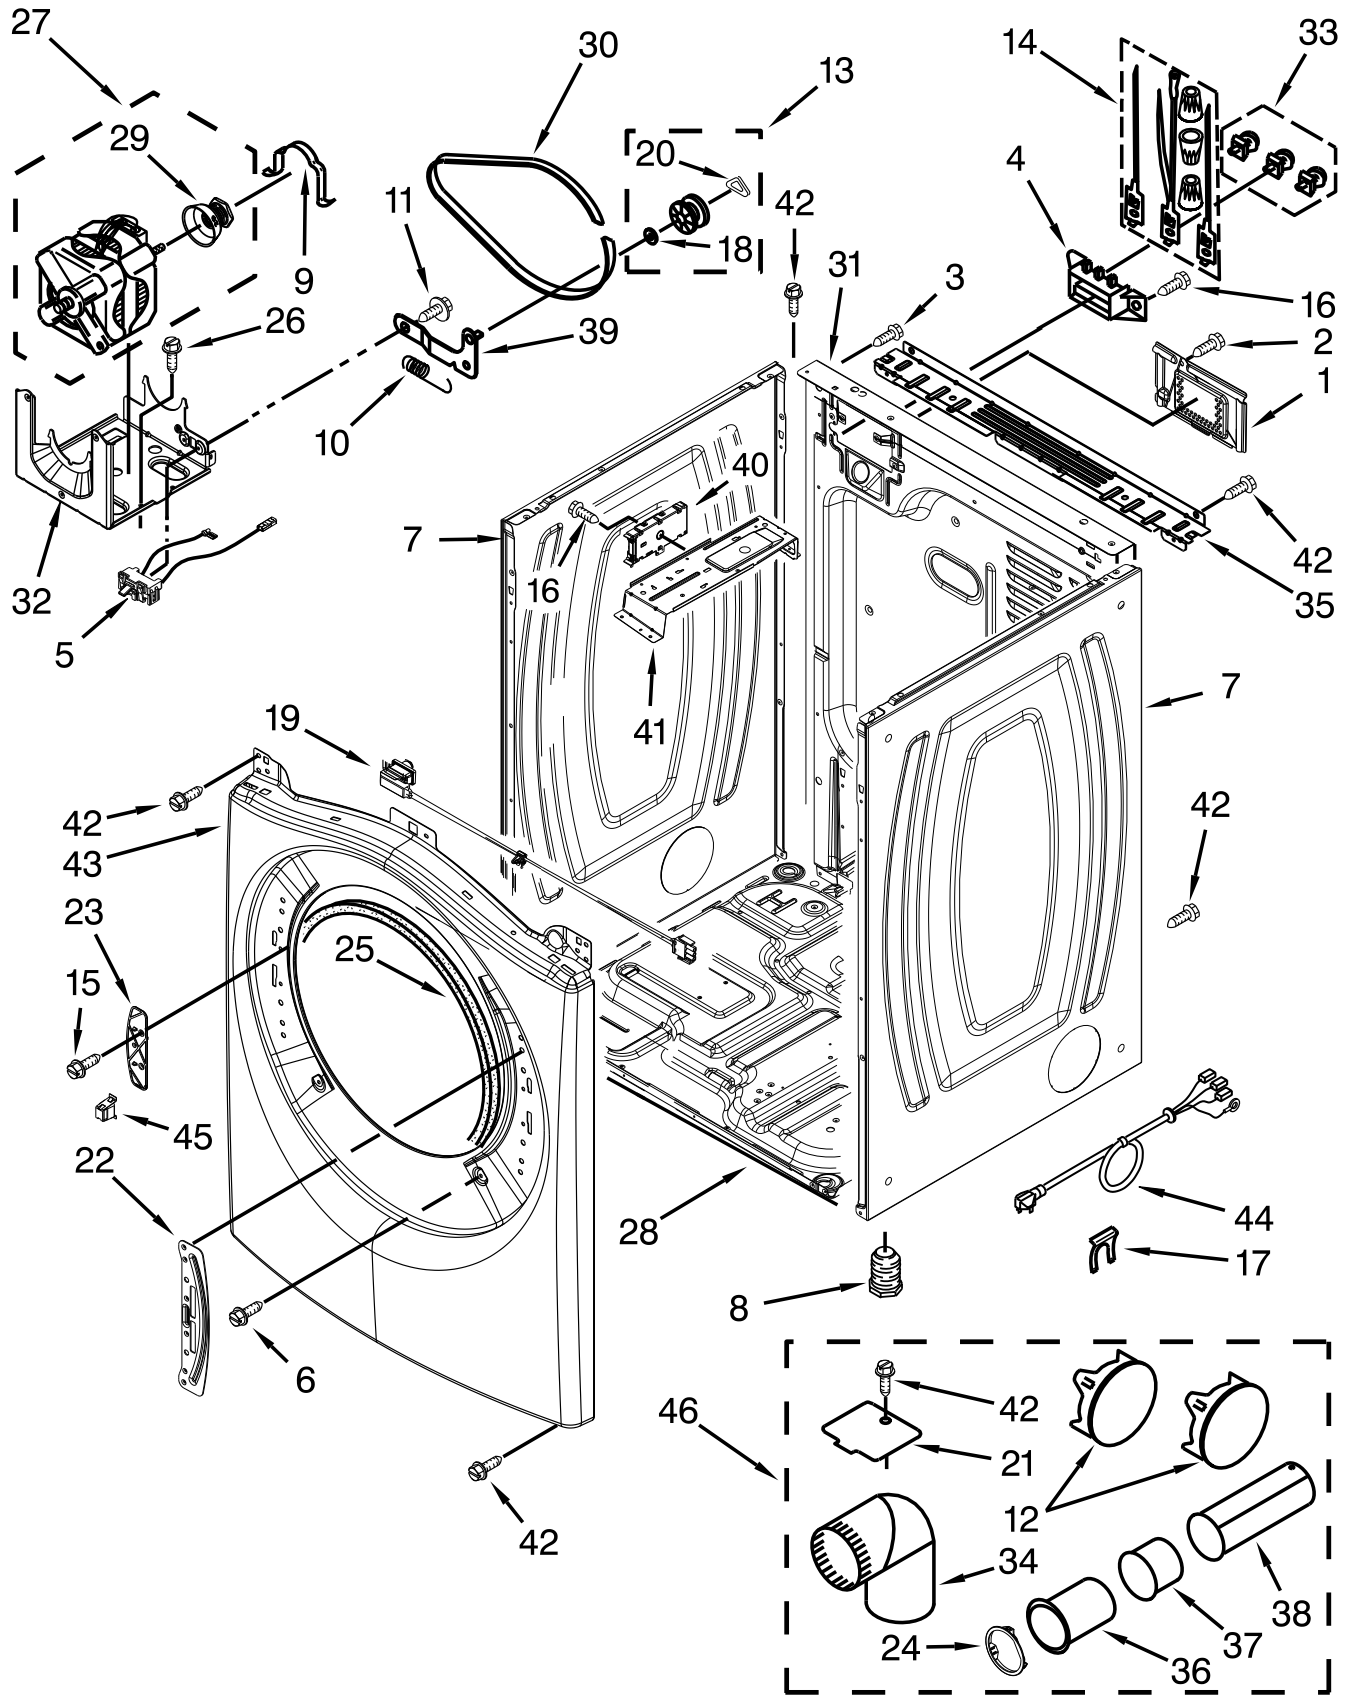

CABINET PARTS

CABINET PARTS

<u>Illus. No.</u>	<u>Part No.</u>	<u>Description</u>	<u>Illus. No.</u>	<u>Part No.</u>	<u>Description</u>
1	W10316167	Cover, Terminal Block	31	W10487430	Panel, Rear
2	3390631	Screw	32	W10242878	Bracket, Motor Mounting
3	8533974	Screw	33	279393	Screw Kit, Terminal Block
4	3397659	Block, Terminal	34	W10416072	4" - 90~ Elbow
5	W10411936	Switch, Broken Belt	35	W10208382	Panel, Rear
6	3357011	Screw	36	8563747	Pipe, Exhaust (Medium)
7		Panel, Side	37	W10331278	Exhaust Pipe (Short)
	W10468495	White	38	8563749	Exhaust, Pipe (Long)
	W10468496	Chrome Shadow	39	3388674	Bracket, Idler
	W10468499	Silver	40	W10495880	Control Board
8	3392100	Foot, Dryer	41	W10259611	Bracket, Control
	279810	Foot, Optional (Extended Length Package Of 2) (Not Included)	42	3390647	Screw
9	W10121316	Clamp, Motor Mount	43		Front Panel
10	W10446781	Spring, Idler		W10363953	White
11	3389420	Screw		W10463309	Chrome Shadow
12	W10404617	Plug, Multivent		W10460923	Silver
13	3388672	Assembly, Pulley	44	3394208	Cord, Power
14	279318	Terminal, Brass & Tinned (Includes Terminal Block Screw Kit)	45	W10208401	Spring Catch Assembly
15	W10288126	Screw			Optional Parts Not Included|Dryer Exhaust Kit|(For Side & Bottom Venting)
16	90767	Screw	46	W10323246	Kit, 4-Way Venting
17	694415	Clip, Strain Relief			
18	W10121334	Washer			
19	W10350906	Door Switch, Snap In			
20	690997	Washer, Tri Ring			
21	W10354249	Plate, Cover			
22	W10208218	Bracket, Door Hinge			
23	W10208250	Strike, Door			
24	W10344699	Collar, Duct			
25	3387242	Seal, Front Panel			
26	343641	Screw			
27	W10396028	Motor Assembly			
28	8565046	Base, Cabinet			
29	8578220	Pulley, Motor			
30	3387610	Belt, Drive