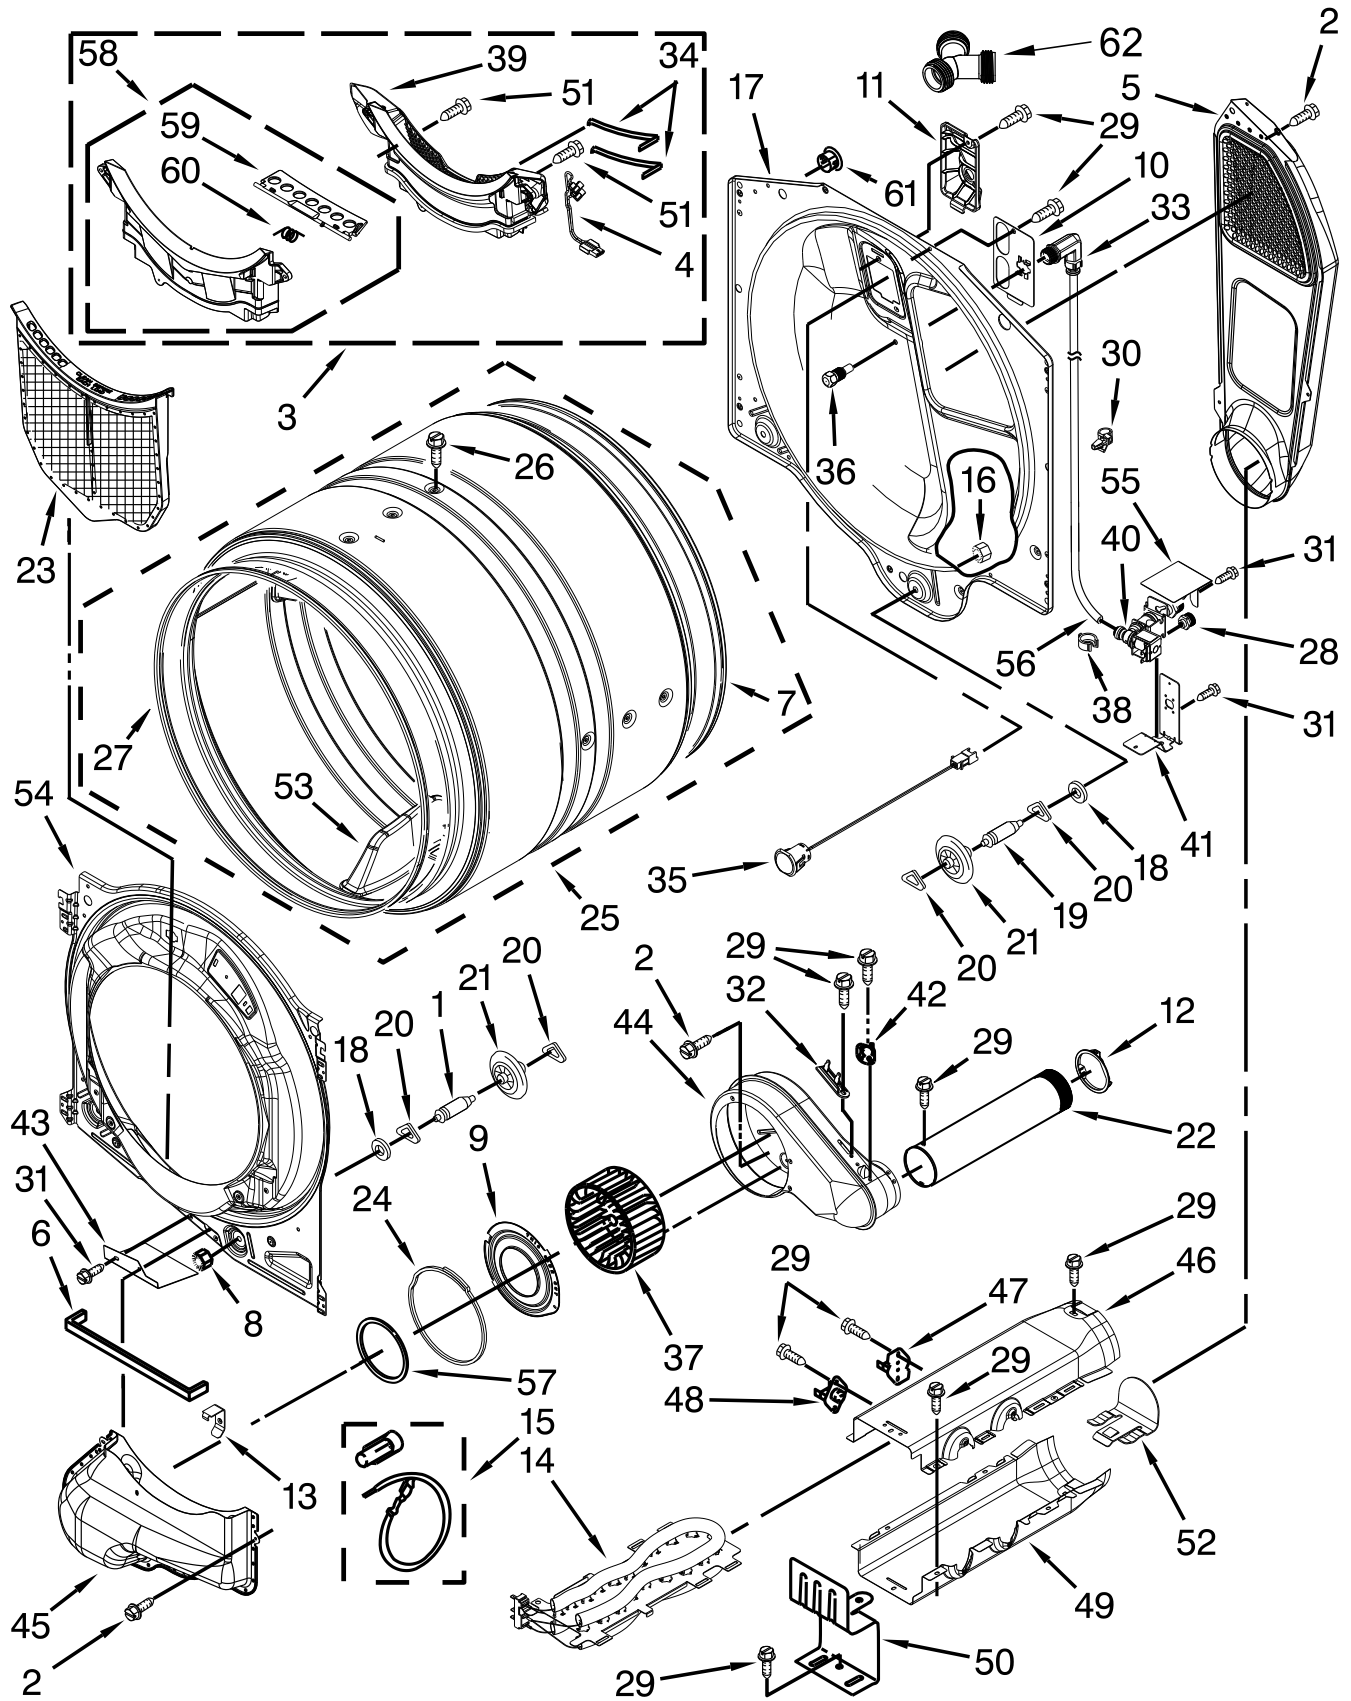

BULKHEAD PARTS

BULKHEAD PARTS

<u>Illus. No.</u>	<u>Part No.</u>	<u>Description</u>	<u>Illus. No.</u>	<u>Part No.</u>	<u>Description</u>
1	W10359271	Shaft, Drum Roller - Right Hand Thread	34	3387223	Sensor, Electrode
2	3390647	Screw	35	W10460935	Drum Light Assembly-Led
3	W10219012	Outlet Grill & Housing Assembly	36	W10277503	Nozzle & Screen Assembly
4	W10298258	Harness, Sensor	37	W10211915	Wheel, Blower
5	697354	Assembly, Air Duct	38	W10044599	Clip, Push To Connect
6	W10211950	Seal, Housing Outlet	39	W10211903	Grille, Outlet
7	697694	Seal, Drum	40	W10346403	Valve, Water Inlet
8	3934666	Nut, Hex	41	W10346402	Bracket, Valve
9	W10211901	Collar Assembly	42	8557403	Thermostat, High Limit
10	W10249422	Nozzle, Bracket Rear	43	W10128629	Shield, Blower
11	W10208422	Rear Deflector	44	W10211911	Housing, Blower
12	W10344699	Collar, Duct	45	W10211896	Lint Duct Assembly
13	W10414388	Clip, Lint Duct	46	8544769	Housing Slot, Heater Box
14	8544772	Heater Element	47	8318314	Cut-Off, Thermal
15	279457	Terminal Wire Kit (For Heater Element Wiring Harness Repair)	48	8577274	Thermistor
16	W10001120	Nut, Hex (Left Hand Thread)	49	8544770	Housing Tab, Heater Box
17	8520836	Bulkhead, Rear	50	8066099	Bracket, Heater Box
18	3387459	Washer	51	3387230	Screw
19	W10359272	Shaft, Drum Roller - Left Hand Thread	52	8544776	Flange, Heater Box
20	690997	Washer, Tri Ring	53	W10280771	Baffle, Drum
21	W10314171	Roller, Support	54	W10211930	Bulkhead, Front Door Screen
22	W10342188	Exhaust Pipe	55	W10184825	Cover, Inlet Valve
23	W10370972	Lint Screen	56	W10348621	Hose, Rear Nylon
24	697770	Seal, Plate Cover	57	W10211899	Seal, Blower Cover
25	W10280782	Drum Assembly Complete	58	W10219013	Housing & Door Assembly
26	W10219342	Screw	59	W10219016	Door, Lint Screen
27	W10273050	Seal, Drum Front	60	W10219015	Spring, Lint Screen Door
28	W10044605	Coupling, Hose	61	8529007	Plug, Rear Bulkhead
29	693995	Screw	62	W10336486	Connector, Hose -"Y"
30	3391018	Tie, Cable			
31	90767	Screw			
32	3392519	Fuse, Thermal (91C)			
33	W10347739	Nozzle & Hose Assembly