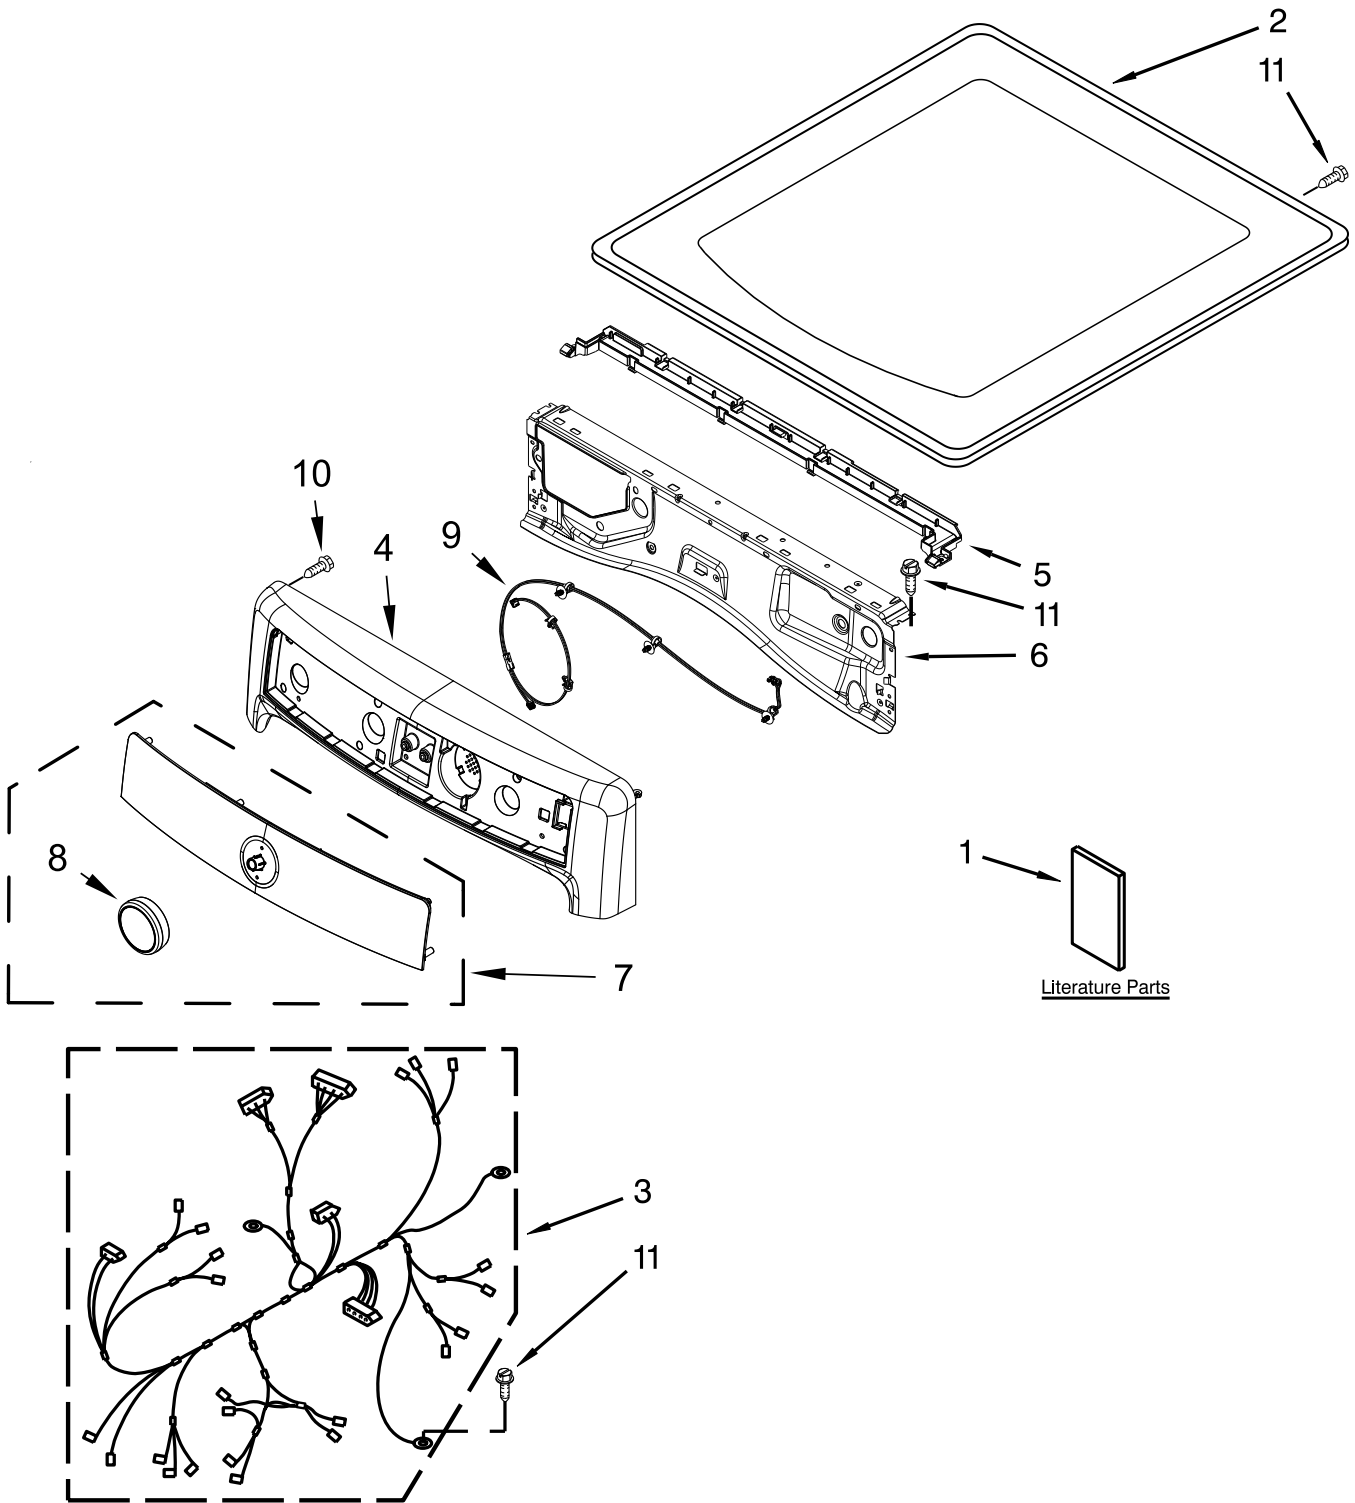

PARTS LIST

for

29" GAS DRYER

Models:

MGD6000AW0 (White)

MGD6000AG0 (Granite)

**FOR CUSTOMER SATISFACTION ALWAYS USE
FACTORY SPECIFICATION PARTS**

TOP AND CONSOLE PARTS

TOP AND CONSOLE PARTS

<u>Illus.</u> <u>No.</u>	<u>Part No.</u>	<u>Description</u>
1		Literature Parts
	W10494218	Use & Care Guide
	W10484433	Tech Sheet
	W10558994	Installation Instructions
2		Top
	W10208383	White
	W10301057	Granite
3	W10526657	Harness, Main
4		Console Assembly
	W10469300	White
	W10469301	Granite
5	W10259210	Water Channel
6	W10208198	Bracket, Console
7		IML Assembly
	W10469306	White
	W10469307	Granite
8		Knob, Control
	W10519048	White
	W10480090	Granite
9	W10443062	Cable, User Interface
10	W10489172	Screw
11	3390647	Screw