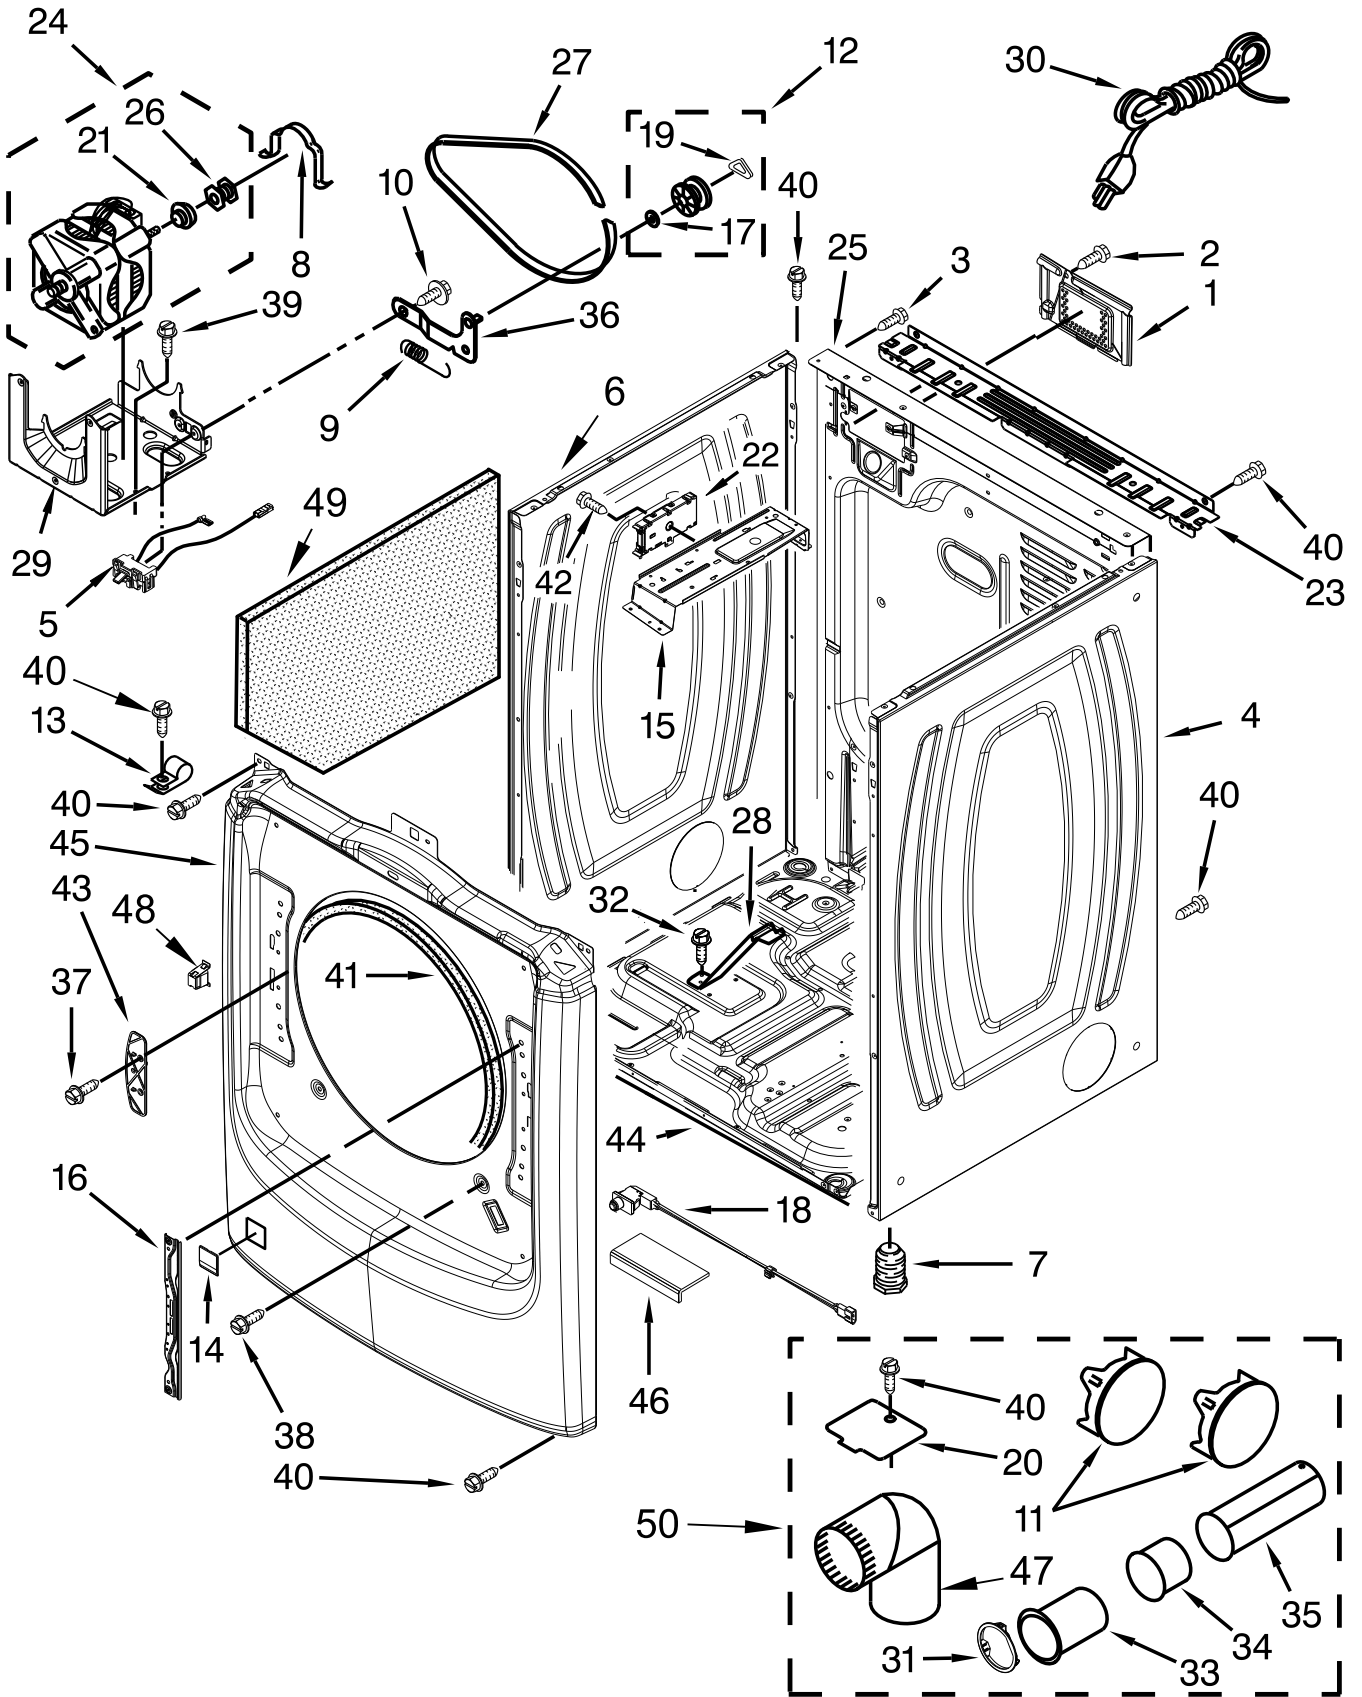

CABINET PARTS

CABINET PARTS

<u>Illus.</u> <u>No.</u>	<u>Part No.</u>	<u>Description</u>	<u>Illus.</u> <u>No.</u>	<u>Part No.</u>	<u>Description</u>
1	8317339	Cover, Terminal Block	29	W10242878	Bracket, Motor Mounting
2	3390631	Screw	30	W10440461	Cord, Power
3	8533974	Screw	31	W10344699	Collar, Duct
4		Panel, Side (R.H.)	32	693995	Screw
	W10469589	White	33	8563747	Pipe, Exhaust (Medium)
	W10469591	Granite	34	W10331278	Exhaust Pipe (Short)
5	W10411936	Switch, Broken Belt	35	8563749	Exhaust, Pipe (Long)
6		Panel, Side (L.H.)	36	3388674	Bracket, Idler
	W10468495	White	37	W10288126	Screw
	W10468501	Granite	38	3357011	Screw
7	3392100	Foot, Dryer	39	343641	Screw
	279810	Foot, Optional (Extended Length Package Of 2) (Not Included)	40	3390647	Screw
8	W10121316	Clamp, Motor Mount	41	3387242	Seal, Front Panel
9	W10446781	Spring, Idler	42	693995	Screw
10	3389420	Screw	43	W10208250	Strike, Door
11	W10404617	Plug, Multivent	44	8565046	Base, Cabinet
12	3388672	Pulley Assembly	45		Front Panel
13	3978776	Bracket, Gas Pipe		W10363954	White
14		Plug, Front Panel		W10363955	Granite
	8564457	White	46	W10215725	Cover, Door Switch
	W10301055	Granite	47	W10416072	4" - 90~ Elbow
15	W10259611	Bracket, Control	48	W10208401	Spring Catch Assembly
16	W10315109	Bracket, Door Hinge	49	W10123956	Panel, Dampening
17	W10121334	Washer			Optional Parts Not Included|Dryer Exhaust Kit|(For Side & Bottom Venting)
18	W10459029	Door Switch, Snap In	50	W10323246	Kit, 4-Way Venting
19	690997	Washer, Tri Ring			
20	W10354249	Plate, Cover			
21	3393657	Restrainer, Belt			
22	W10495882	Control Board			
23	W10208382	Panel, Rear			
24	W10396038	Motor Assembly			
25	W10487430	Panel, Rear			
26	3389729	Pulley, Motor			
27	W10112954	Belt, Drive			
28	8529757	Bracket, Burner