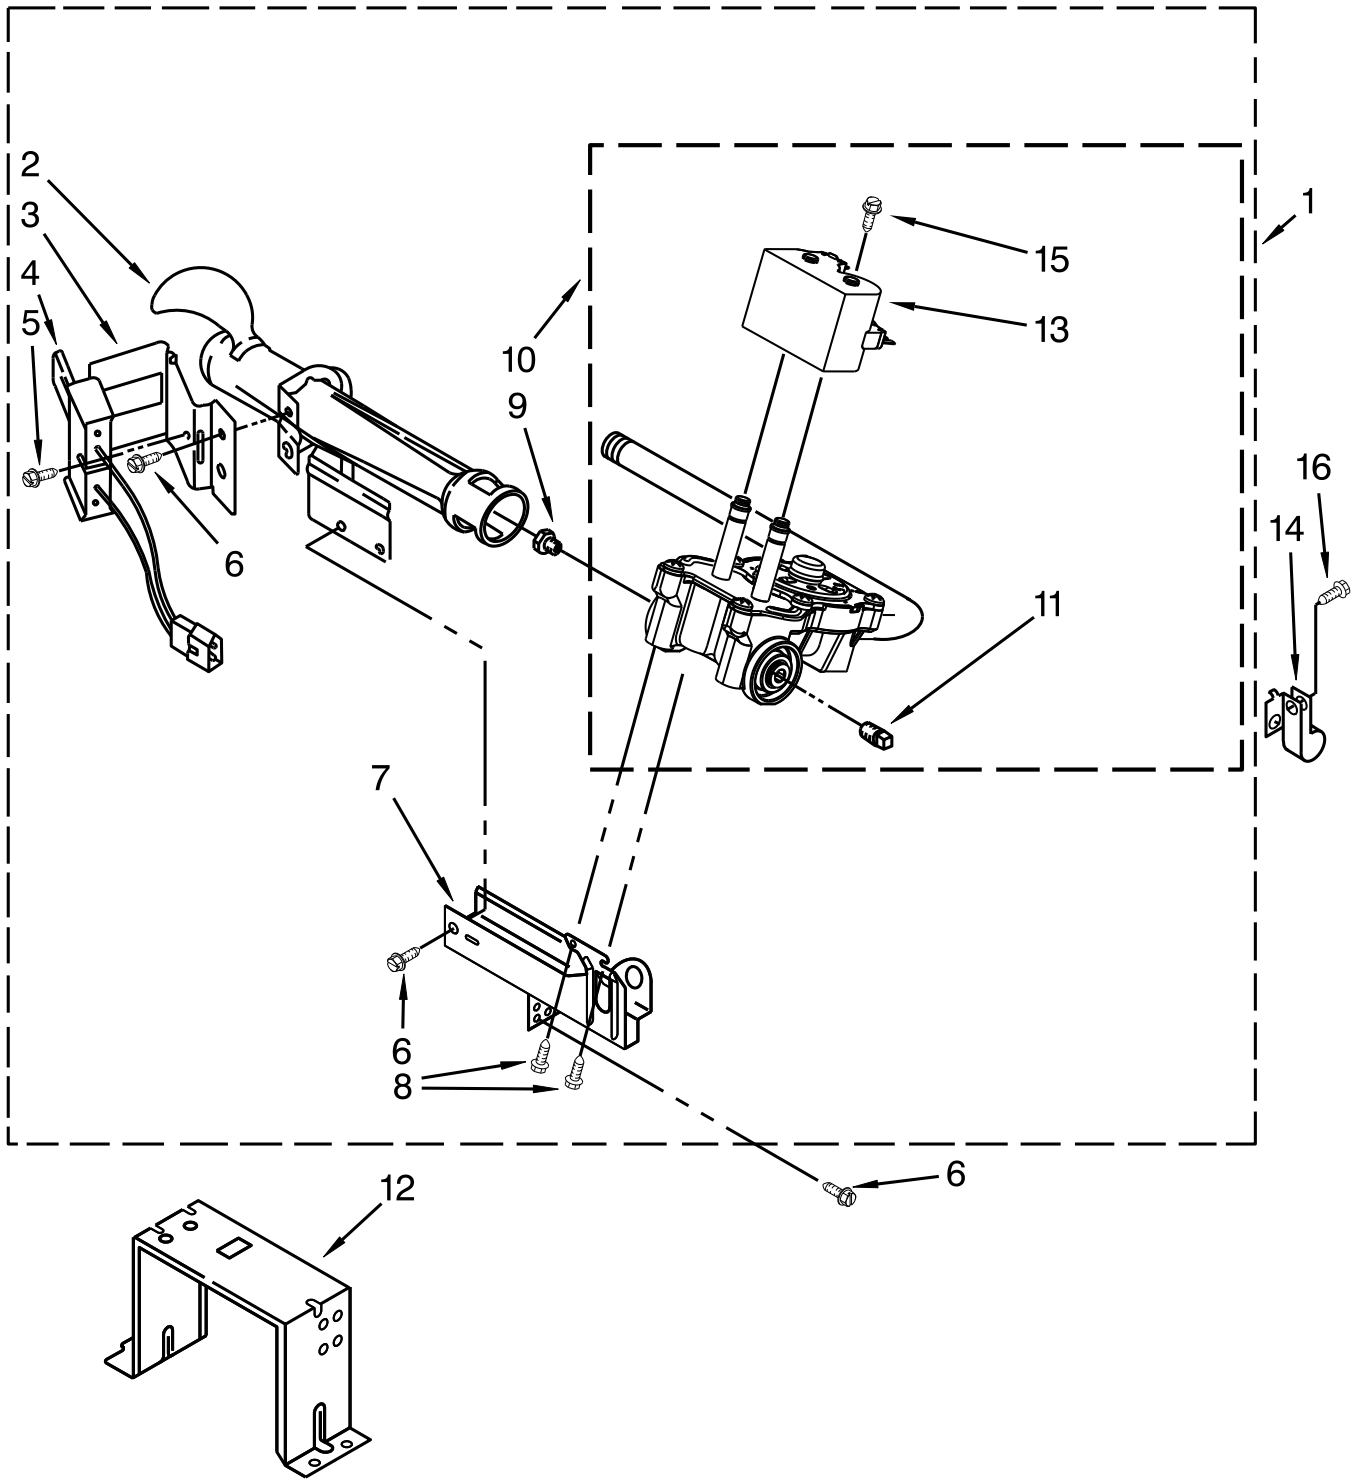

BURNER ASSEMBLY

BURNER ASSEMBLY

<u>Illus.</u> <u>No.</u>	<u>Part No.</u>	<u>Description</u>
1	W10307147	Burner Assembly
2	688617	Tube, Burner
3	694298	Bracket, Ignitor
4	686590	Ignitor
5	3393909	Screw
6	343641	Screw
7	3389871	Base, Burner
8	3387057	Screw
9	234826	Orifice, Burner Type 1
10	W10175144	Valve Assembly
11	W10295523	Pipe Plug
12	3389889	Bracket, Support
13	W10328463	Coil, 60 Hz.
14	3978776	Bracket, Gas Pipe
15	326049536	Screw
16	3390647	Screw
		Following Parts Not Illustrated
	49572A	Conversion Kit (Type 1 and 2) to Type (4) L.P.G.