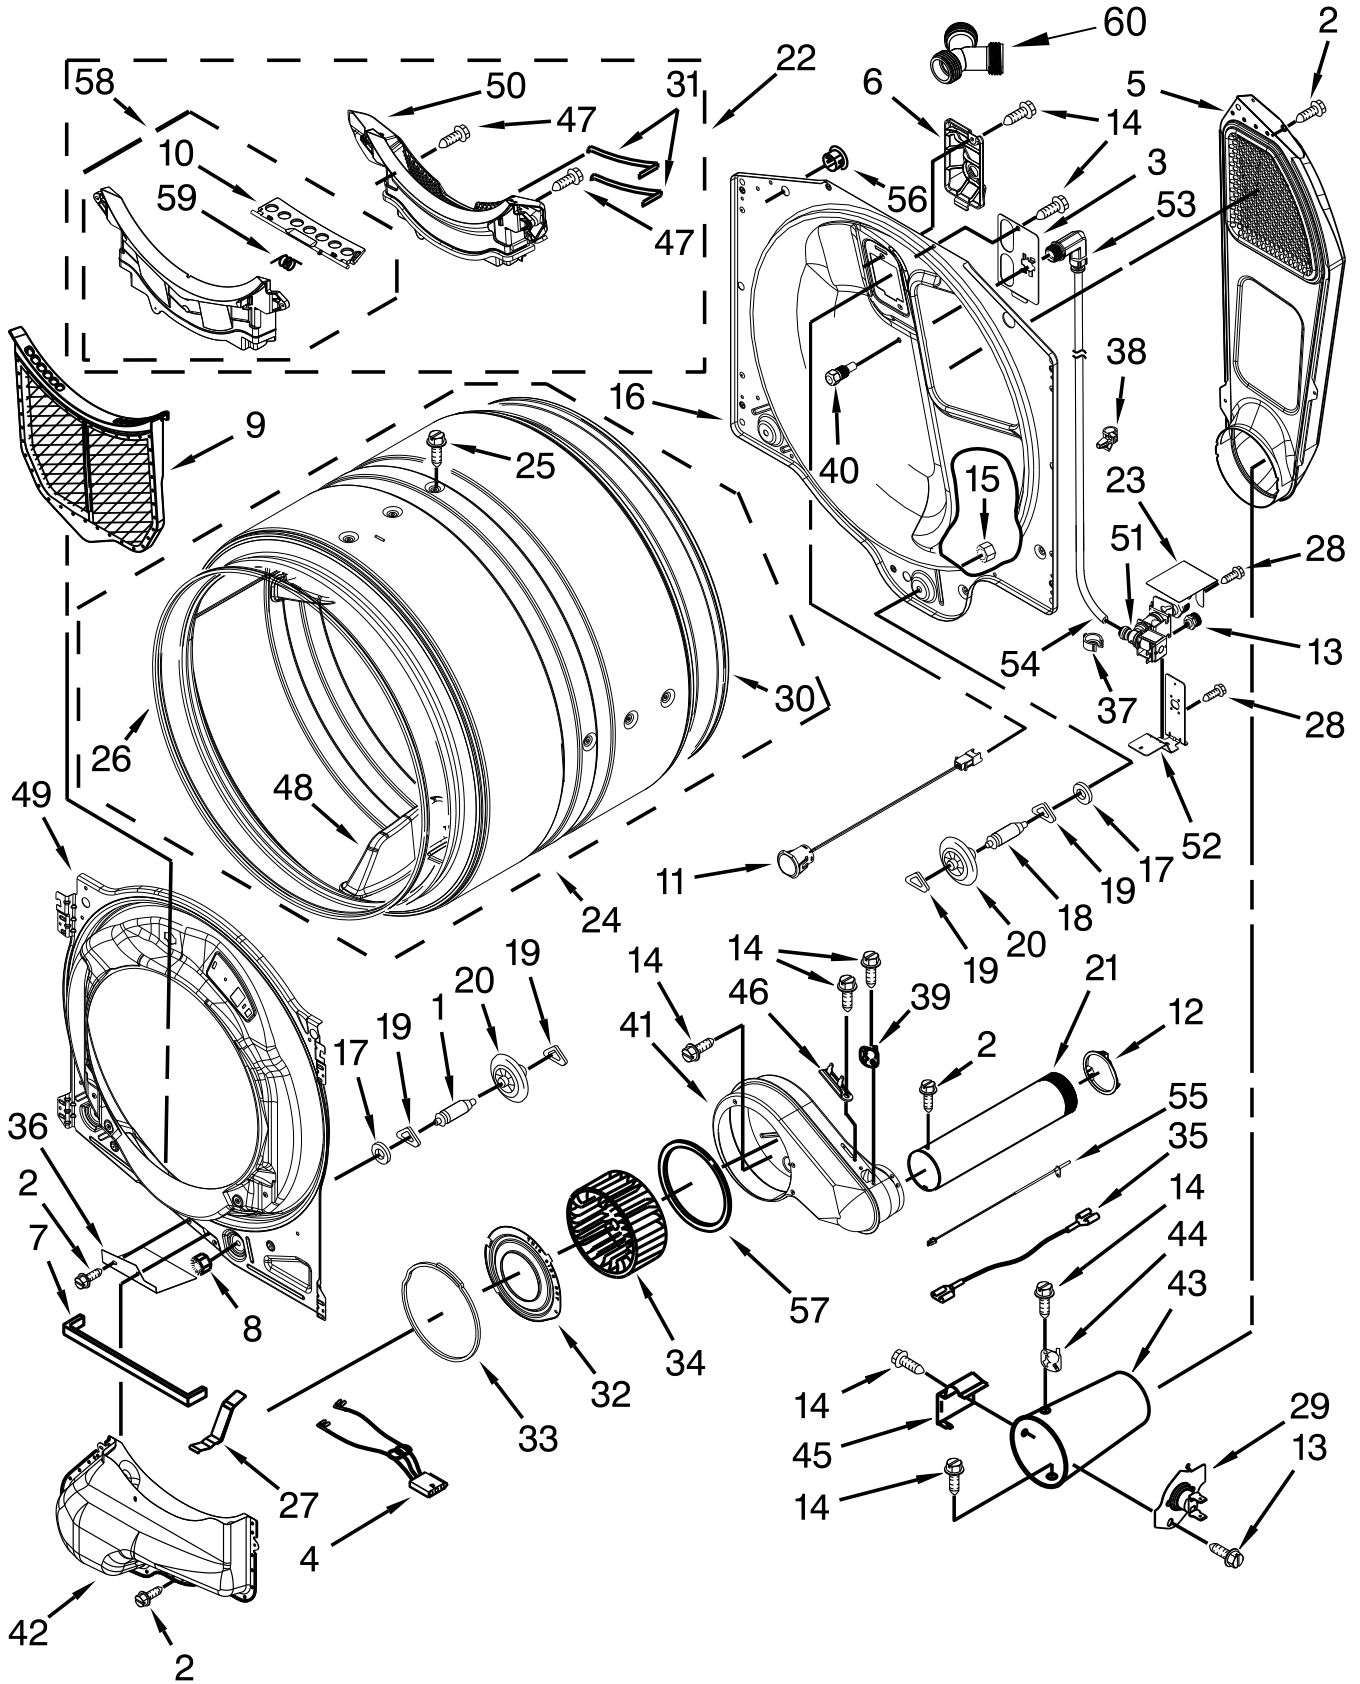

BULKHEAD PARTS

BULKHEAD PARTS

<u>Illus. No.</u>	<u>Part No.</u>	<u>Description</u>	<u>Illus. No.</u>	<u>Part No.</u>	<u>Description</u>
1	W10359271	Shaft, Drum Roller - Right Hand Thread	35	3401710	Jumper, TCO High Limit
2	3390647	Screw	36	W10128629	Shield, Blower
3	W10249422	Nozzle, Bracket Rear	37	W10044599	Clip, Push To Connect
4	W10298258	Harness, Sensor	38	3391018	Tie, Cable
5	W10295533	Air Duct Assembly	39	8577274	Thermistor
6	W10208422	Rear Deflector	40	W10277503	Nozzle & Screen Assembly
7	W10211950	Seal, Housing Outlet	41	W10211911	Housing, Blower
8	3934666	Nut, Hex	42	W10211896	Lint Duct Assembly
9	W10370972	Lint Screen	43	8573824	Funnel, Burner
10	W10219016	Door, Lint Screen	44	3391912	Thermostat, Hi Limit
11	W10460935	Drum Light Assembly-Led	45	338906	Sensor, Radiant
12	W10344699	Collar, Duct	46	3392519	Fuse, Thermal (91C)
13	W10044605	Coupling, Hose	47	3387230	Screw
14	693995	Screw	48	W10280771	Baffle, Drum
15	W10001120	Nut, Hex (Left Hand Thread)	49	W10211930	Bulkhead, Front Door Screen
16	8520836	Bulkhead, Rear	50	W10211903	Grille, Outlet
17	3387459	Washer	51	W10346403	Valve, Water Inlet
18	W10359272	Shaft, Drum Roller - Left Hand Thread	52	W10346402	Bracket, Valve
19	690997	Washer, Tri Ring	53	W10347739	Nozzle & Hose Assembly
20	W10314171	Roller, Support	54	W10348621	Hose, Rear Nylon
21	W10342188	Exhaust Pipe	55	W10419068	Thermistor, Gas Inlet
22	W10219012	Outlet Grill & Housing Assembly	56	8529007	Plug, Rear Bulkhead
23	W10184825	Cover, Inlet Valve	57	697770	Seal, Plate Cover
24	W10280779	Drum Assembly Complete	58	W10219013	Housing & Door Assembly
25	W10219342	Screw	59	W10219015	Spring, Lint Screen Door
26	W10273050	Seal, Drum Front	60	W10336486	Connector, Hose -"Y"
27	W10414388	Clip, Lint Duct			
28	90767	Screw			
29	8573713	Cut-Off, Thermal			
30	697694	Seal, Drum			
31	3387223	Sensor, Electrode			
32	W10211901	Collar Assembly			
33	W10211899	Seal, Blower Cover			
34	W10211915	Wheel, Blower