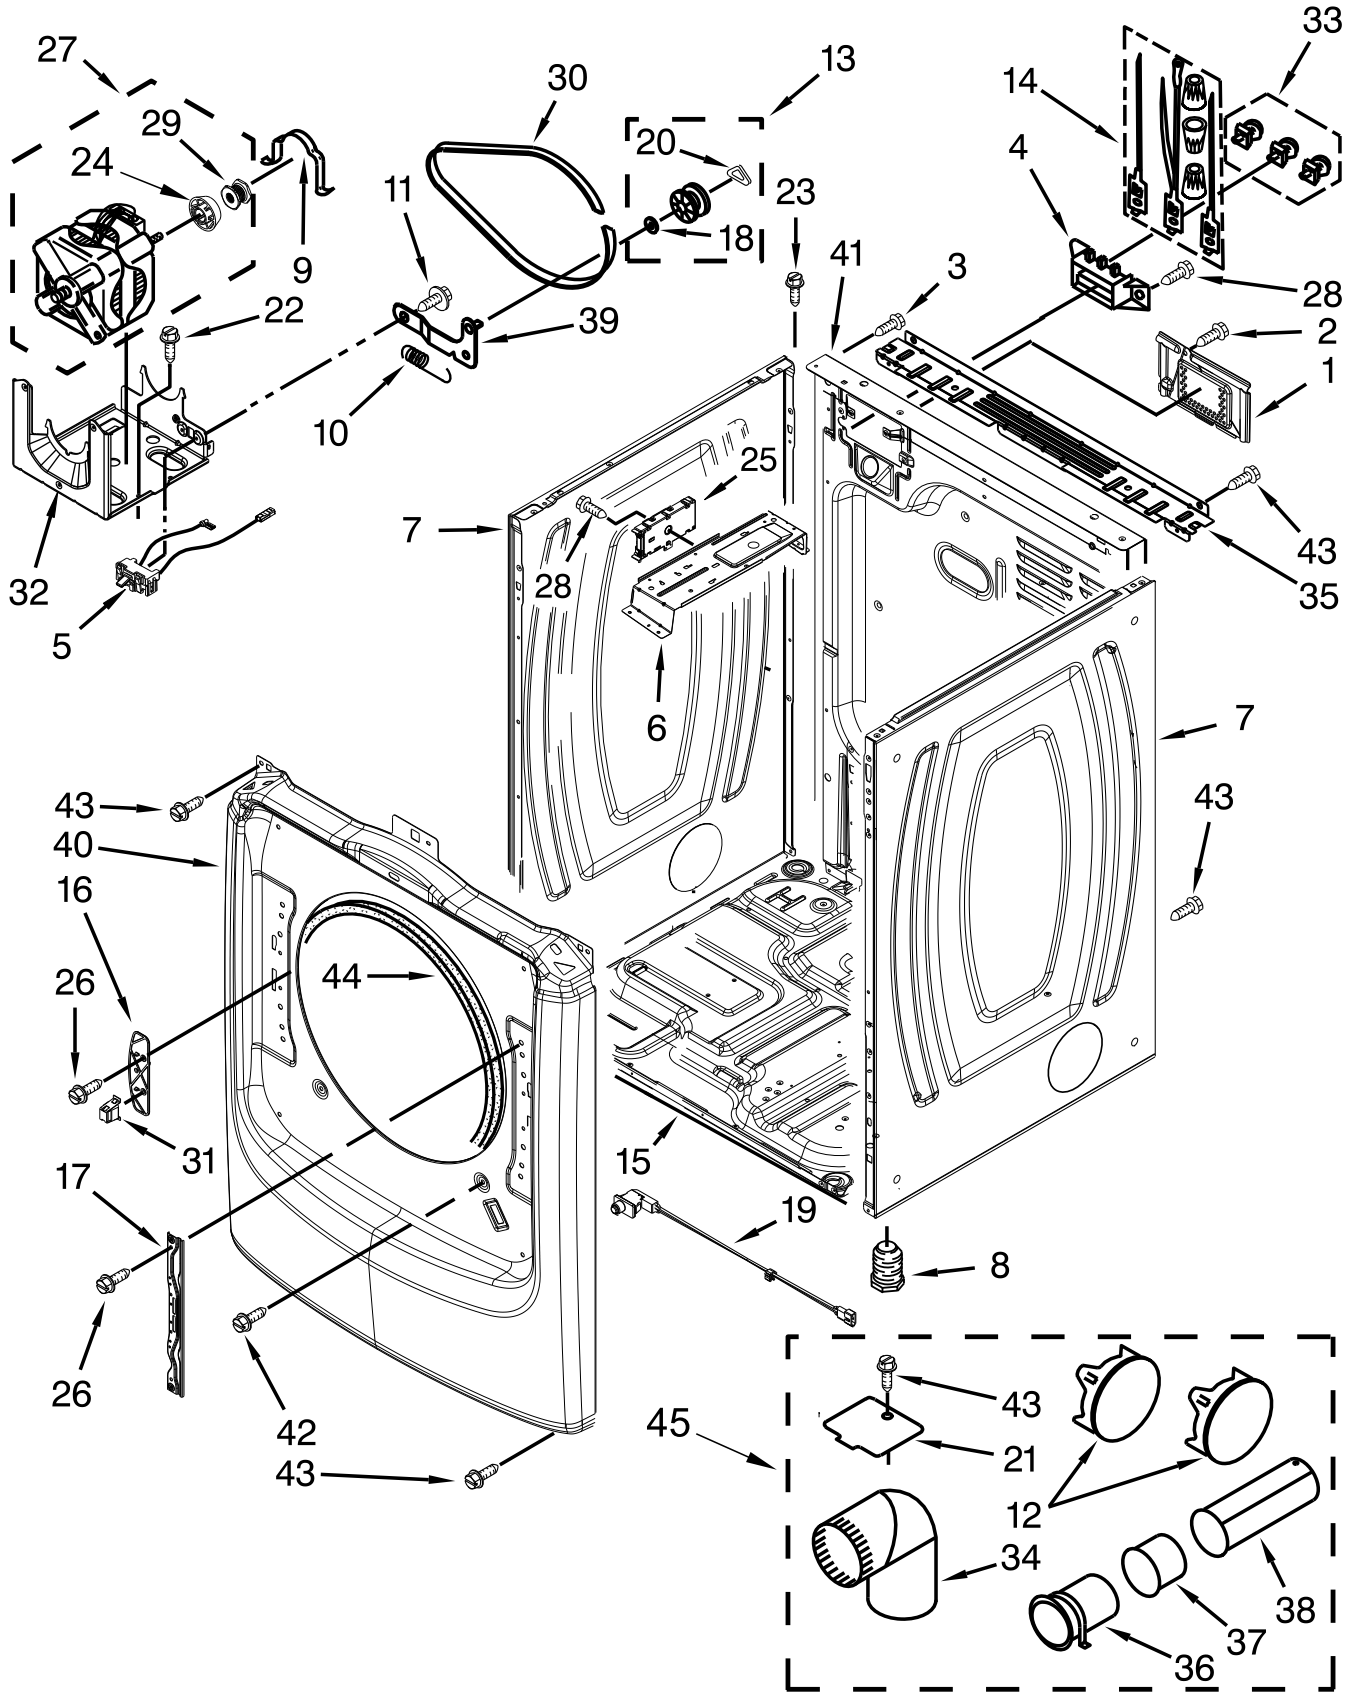

CABINET PARTS

CABINET PARTS

<u>Illus. No.</u>	<u>Part No.</u>	<u>Description</u>	<u>Illus. No.</u>	<u>Part No.</u>	<u>Description</u>
1	W10316167	Cover, Terminal Block	32	W10242878	Bracket, Motor Mounting
2	3390631	Screw	33	279393	Screw Kit, Terminal Block
3	8533974	Screw	34	W10416072	4" - 90~ Elbow
4	3397659	Block, Terminal	35	W10208382	Panel, Rear
5	W10411936	Switch, Broken Belt	36	8563747	Pipe, Exhaust (Medium)
6	W10259611	Bracket, Control	37	W10331278	Exhaust Pipe (Short)
7		Panel, Side	38	8563749	Exhaust, Pipe (Long)
	W10468495	White	39	3388674	Bracket, Idler
	W10468501	Granite	40		Panel, Front
8	3392100	Foot, Dryer		W10363954	White
	279810	Foot, Optional (Extended Length Package Of 2) (Not Included)		W10363955	Granite
9	W10121316	Clamp, Motor Mount	41	W10487430	Panel, Rear
10	W10446781	Spring, Idler	42	3357011	Screw
11	3389420	Screw	43	3390647	Screw
12	W10404617	Plug, Multivent	44	3387242	Seal, Front Panel
13	3388672	Pulley Assembly			Optional Parts Not Included|Dryer Exhaust Kit|(For Side & Bottom Venting)
14	279318	Terminal, Brass & Tinned (Includes Terminal Block Screw Kit)	45	W10323246	Kit, 4-Way Venting
15	8565046	Base, Cabinet			
16	W10208250	Strike, Door			
17	W10315109	Bracket, Door Hinge			
18	W10121334	Washer			
19	W10459029	Door Switch, Snap In			
20	690997	Washer, Tri Ring			
21	W10354249	Plate, Cover			
22	343641	Screw			
23	3393008	Screw			
24	3393657	Restrainer, Belt			
25	W10542001	Control Board			
26	W10288126	Screw			
27	W10396038	Motor Assembly			
28	90767	Screw			
29	3389729	Pulley, Motor			
30	W10112954	Belt, Drive			
31	W10208401	Spring Catch Assembly