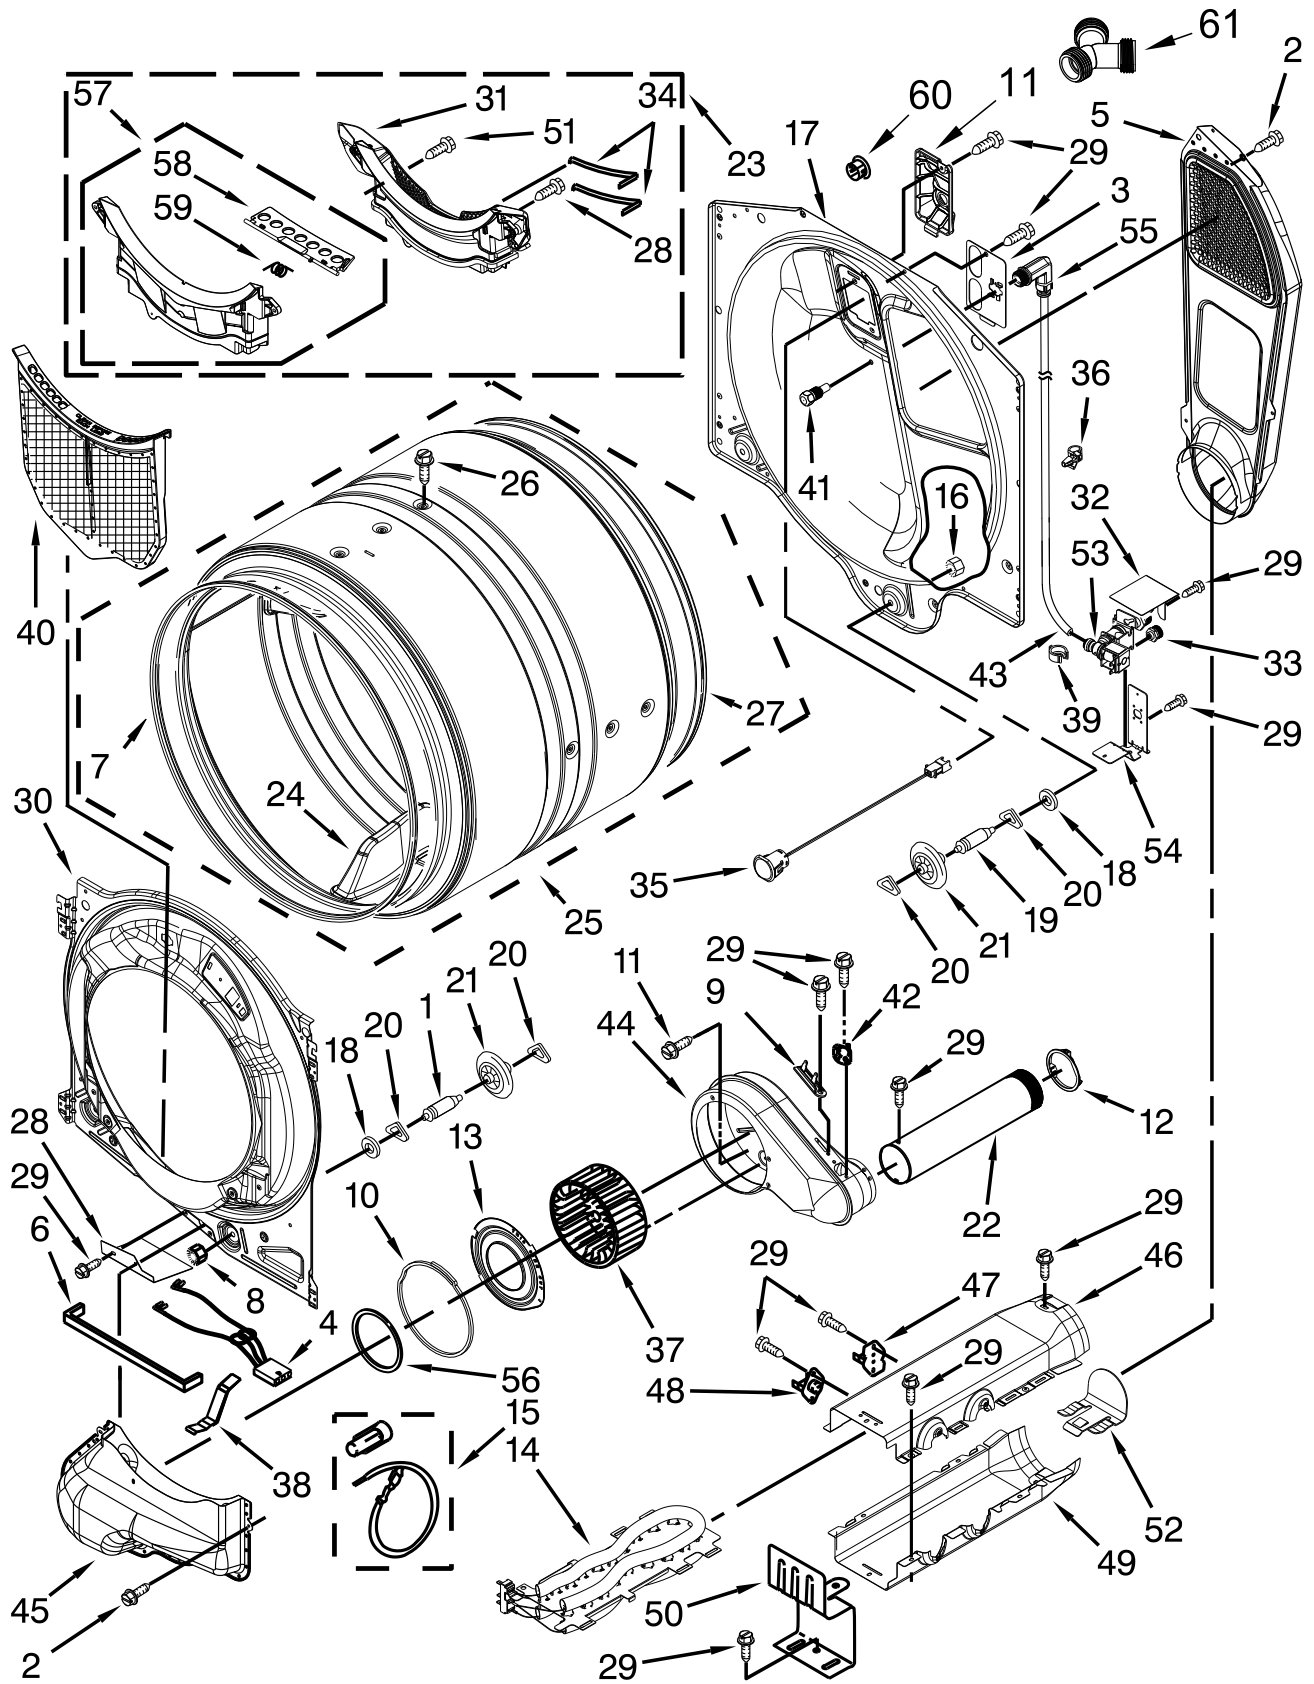

BULKHEAD PARTS

BULKHEAD PARTS

<u>Illus. No.</u>	<u>Part No.</u>	<u>Description</u>	<u>Illus. No.</u>	<u>Part No.</u>	<u>Description</u>
1	W10359271	Shaft, Drum Roller - Right Hand Thread	34	3387223	Sensor, Electrode
2	3390647	Screw	35	W10460935	Drum Light Assembly-Led
3	W10249422	Nozzle, Bracket Rear	36	3391018	Tie, Cable
4	W10298258	Harness, Sensor	37	W10211915	Wheel, Blower
5	697354	Assembly, Air Duct	38	W10414388	Clip, Lint Duct
6	W10211950	Seal, Housing Outlet	39	W10044599	Clip, Push To Connect
7	W10273050	Seal, Drum Front	40	W10370972	Lint Screen
8	3934666	Nut, Hex	41	W10277503	Nozzle & Screen Assembly
9	3392519	Fuse, Thermal (91C)	42	8577274	Thermistor
10	697770	Seal, Plate Cover	43	W10348621	Hose, Rear Nylon
11	W10208422	Rear Deflector	44	W10211911	Housing, Blower
12	W10344699	Collar, Duct	45	W10211896	Lint Duct Assembly
13	W10211901	Collar Assembly	46	8544769	Housing Slot, Heater Box
14	8544771	Heater Element	47	8318314	Cut-Off, Thermal
15	279457	Terminal Wire Kit (For Heater Element Wiring Harness Repair)	48	8557403	Thermostat, High Limit
16	W10001120	Nut, Hex (Left Hand Thread)	49	8544770	Housing Tab, Heater Box
17	8520836	Bulkhead, Rear	50	8066099	Bracket, Heater Box
18	3387459	Washer	51	3387230	Screw
19	W10359272	Shaft, Drum Roller - Left Hand Thread	52	8544776	Flange, Heater Box
20	690997	Washer, Tri Ring	53	W10346403	Valve, Water Inlet
21	W10314171	Roller, Support	54	W10346402	Bracket, Valve
22	W10342188	Exhaust Pipe	55	W10347739	Nozzle & Hose Assembly
23	W10219012	Outlet Grill & Housing Assembly	56	W10211899	Seal, Blower Cover
24	W10280771	Baffle, Drum	57	W10219013	Housing & Door Assembly
25	W10280779	Drum Assembly Complete	58	W10219016	Door, Lint Screen
26	W10219342	Screw	59	W10219015	Spring, Lint Screen Door
27	697694	Seal, Drum	60	8529007	Plug, Rear Bulkhead
28	W10128629	Shield, Blower	61	W10336486	Connector, Hose -"Y"
29	693995	Screw			
30	W10211930	Bulkhead, Front Door Screen			
31	W10211903	Grille, Outlet			
32	W10184825	Cover, Inlet Valve			
33	W10044605	Coupling, Hose