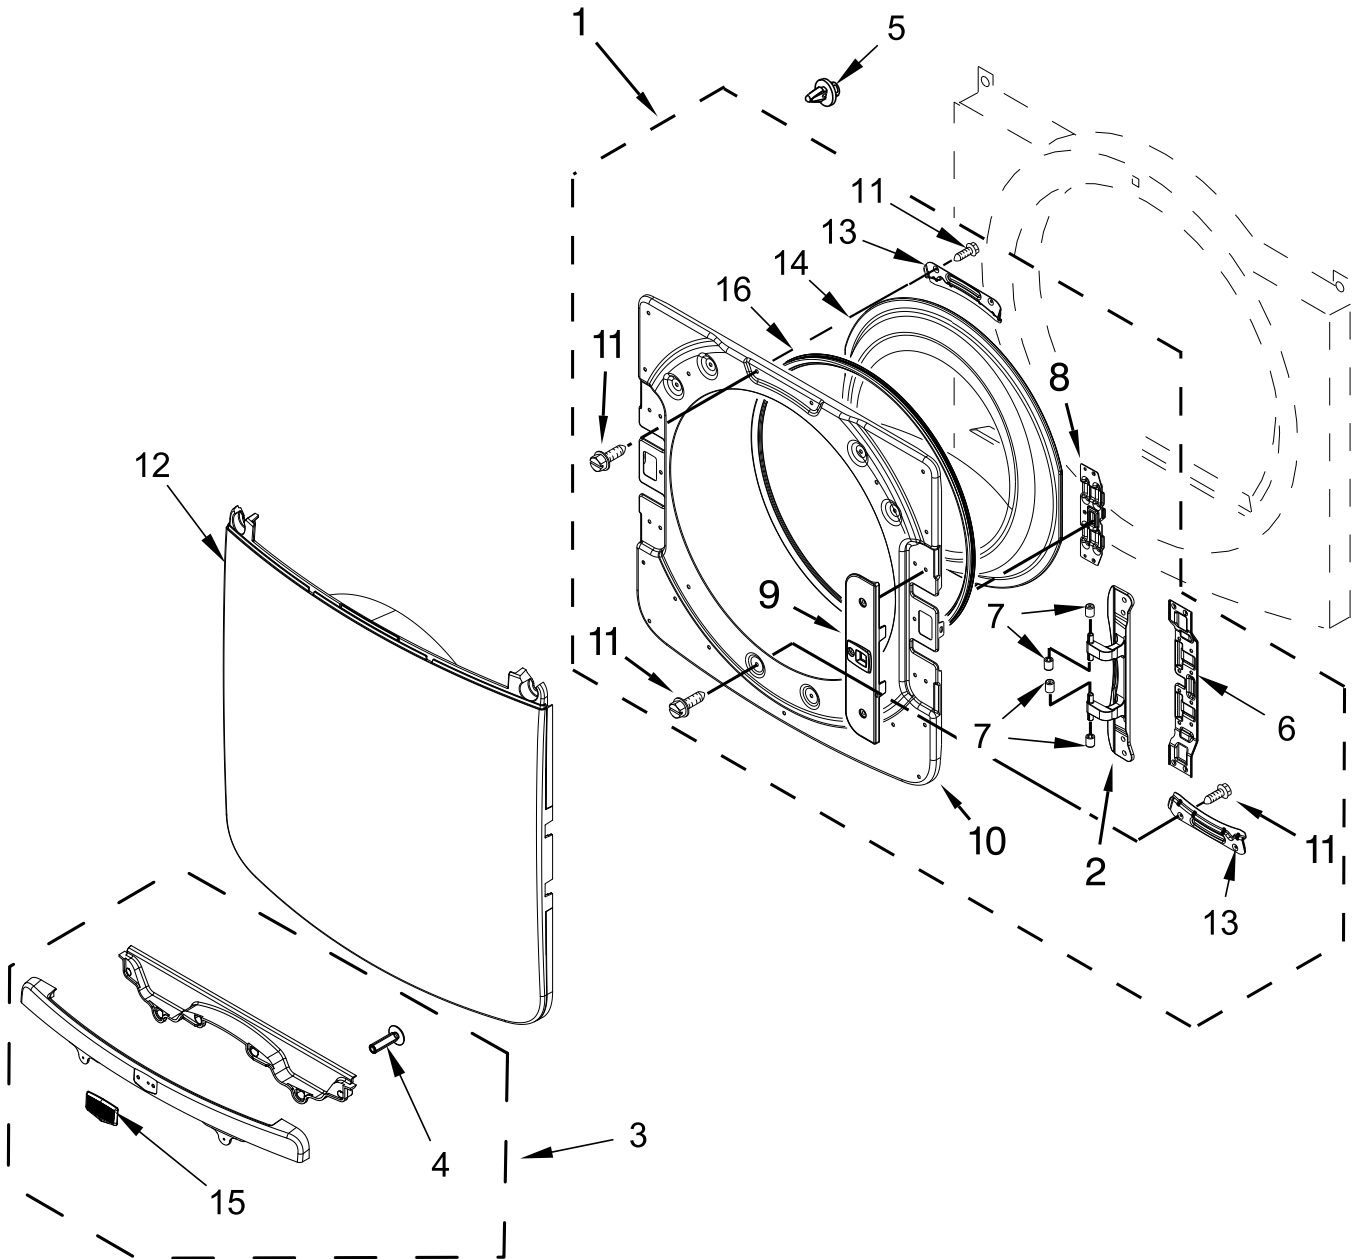

DOOR PARTS

DOOR PARTS

<u>Illus.</u> <u>No.</u>	<u>Part No.</u>	<u>Description</u>
1	W10272387	Inner Door Assembly
2	W10208415	Hinge, Base
3	W10466618	Handle, Door
4	9742177	Screw
5	8572266	Bumper, Door
6	W10208419	Plate, Hinge Retainer
7	W10208398	Cap, Hinge
8	W10208254	Door Catch Assembly
9	W10272404	Cover, Door Catch
10	W10285652	Inner Door
11	W10288126	Screw
12	W10424248	Outer Door Assembly
13	W10208252	Bracket, Glass
14	W10208417	Glass, Door
15	W10424964	Badge, Maytag
16	W10329710	Seal, Glass