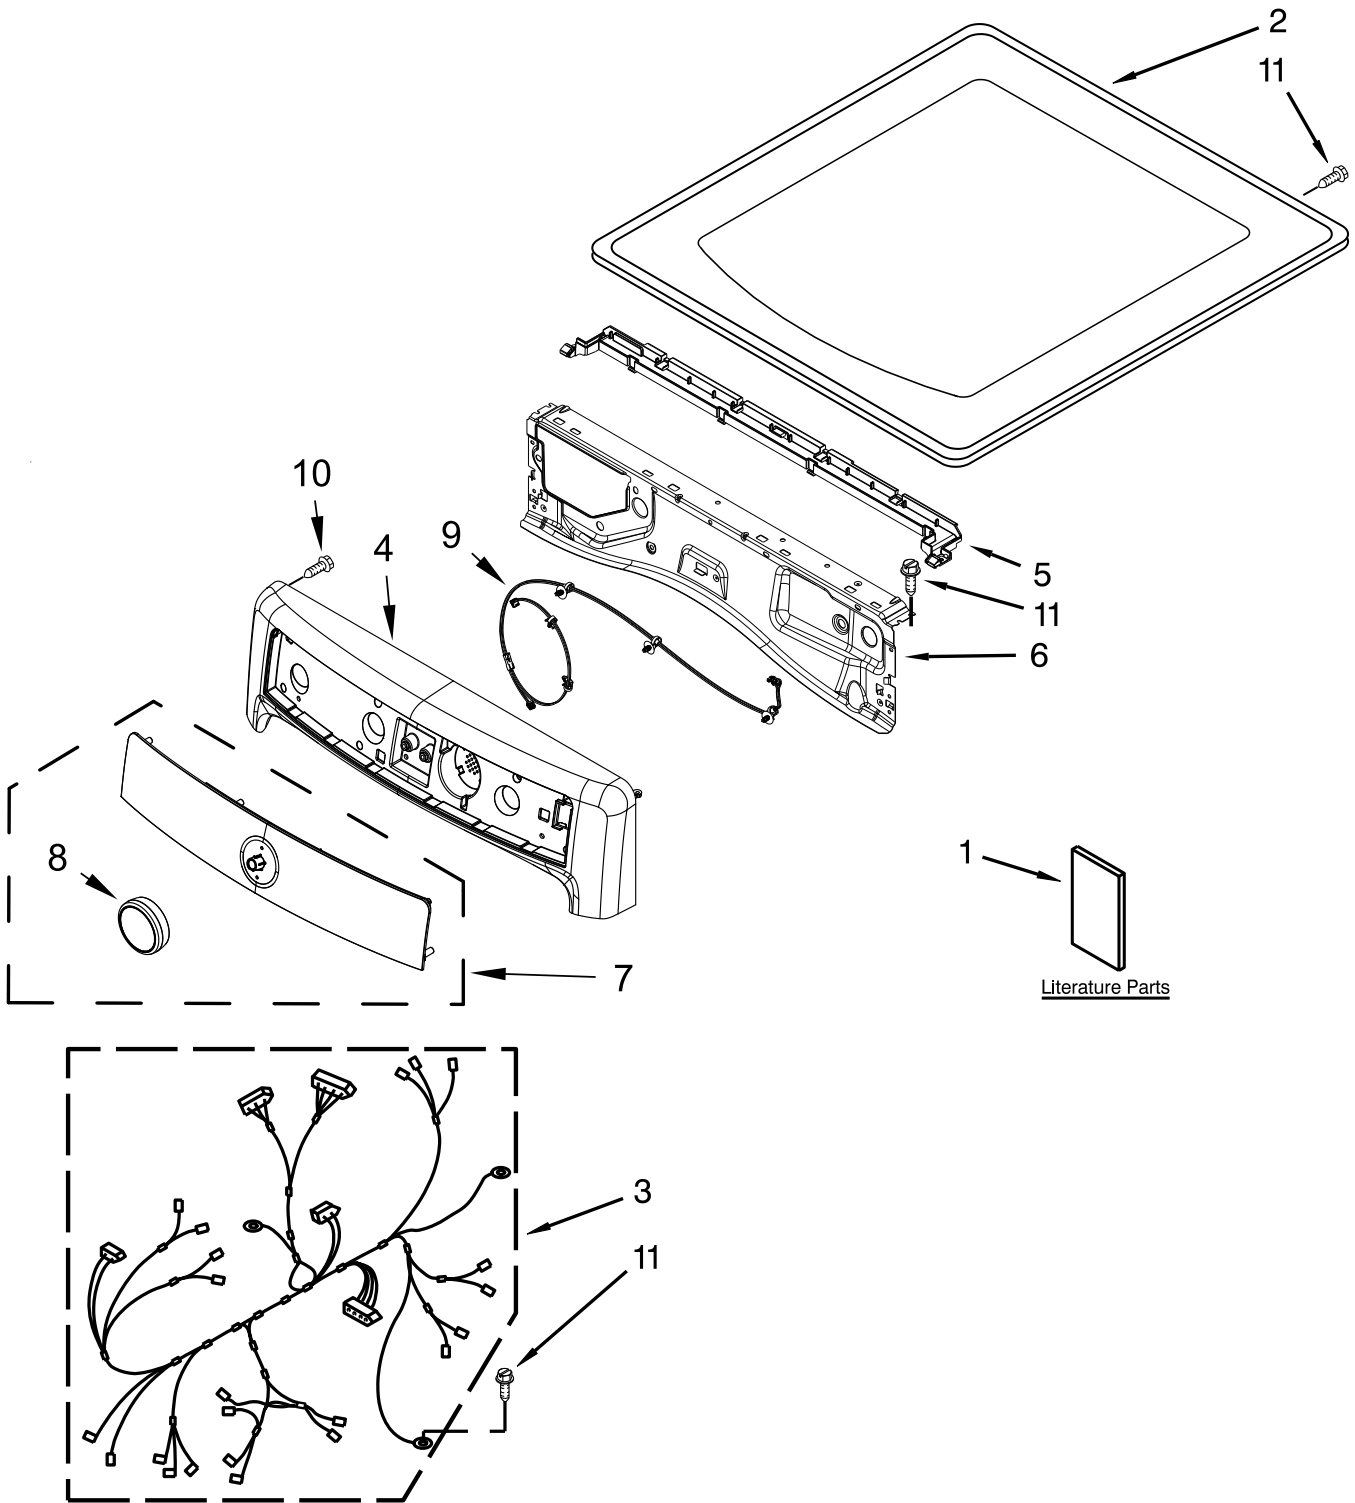

PARTS LIST

for

29" ELECTRIC DRYER

Models:

MED7000AW0 (White)

MED7000AG0 (Granite)

**FOR CUSTOMER SATISFACTION ALWAYS USE
FACTORY SPECIFICATION PARTS**

TOP AND CONSOLE PARTS

TOP AND CONSOLE PARTS

<u>Illus.</u> <u>No.</u>	<u>Part No.</u>	<u>Description</u>
1		Literature Parts
	W10494218	Use & Care Guide
	W10484433	Tech Sheet
	W10558997	Installation Instructions
	W10504394	Wiring Diagram
2		Top
	W10208383	White
	W10301057	Granite
3	W10526657	Harness, Main
4		Panel, Console
	W10469302	White
	W10469303	Granite
5	W10259210	Water Channel
6	W10208198	Bracket, Console
7		IML Assembly
	W10469308	White
	W10469309	Granite
8		Knob, Control
	W10519048	White
	W10480090	Granite
9	W10443062	Cable, User Interface
10	W10489172	Screw
11	3390647	Screw